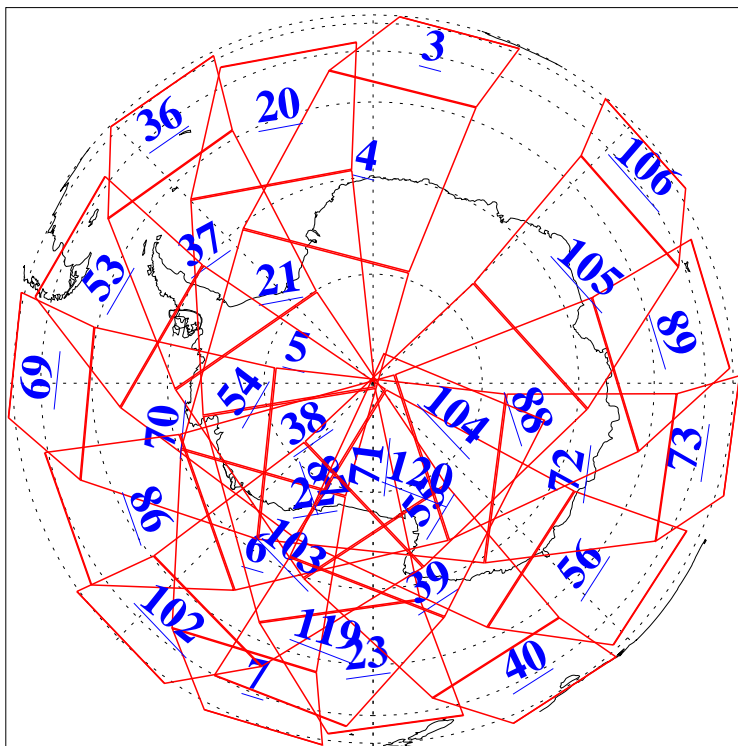

L1B Availability
AMSU Granules: 240
HSB Granules: 0
AIRS Granules: 240

12 Apr 2021
DoY 102
Aqua Day 6918

Ascending Granules

Descending Granules

Legend: AMSU Available, *HSB Available*, *AIRS Available*

L1B Availability
 AMSU Granules: 240
 HSB Granules: 0
 AIRS Granules: 240

12 Apr 2021
 DoY 102
 Aqua Day 6918

Northern Hemisphere Granules

Southern Hemisphere Granules

Legend: AMSU Available, HSB Available, **AIRS Available**