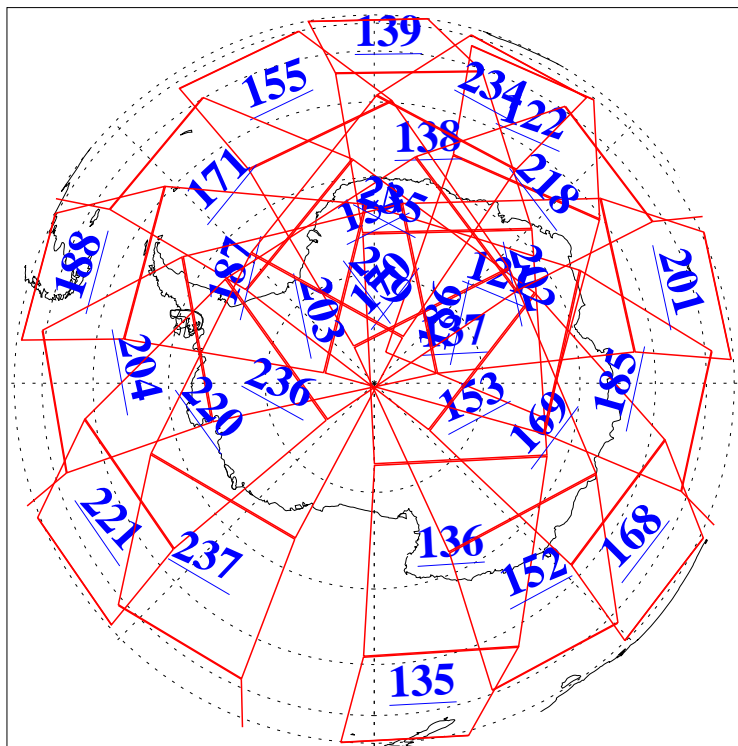

L1B Availability
AMSU Granules: 240
HSB Granules: 0
AIRS Granules: 240

12 Apr 2021
DoY 102
Aqua Day 6918

Ascending Granules

Descending Granules

Legend: AMSU Available, *HSB Available*, *AIRS Available*

L1B Availability
 AMSU Granules: 240
 HSB Granules: 0
 AIRS Granules: 240

12 Apr 2021
 DoY 102
 Aqua Day 6918

Northern Hemisphere Granules

Southern Hemisphere Granules

Legend: AMSU Available, HSB Available, **AIRS Available**