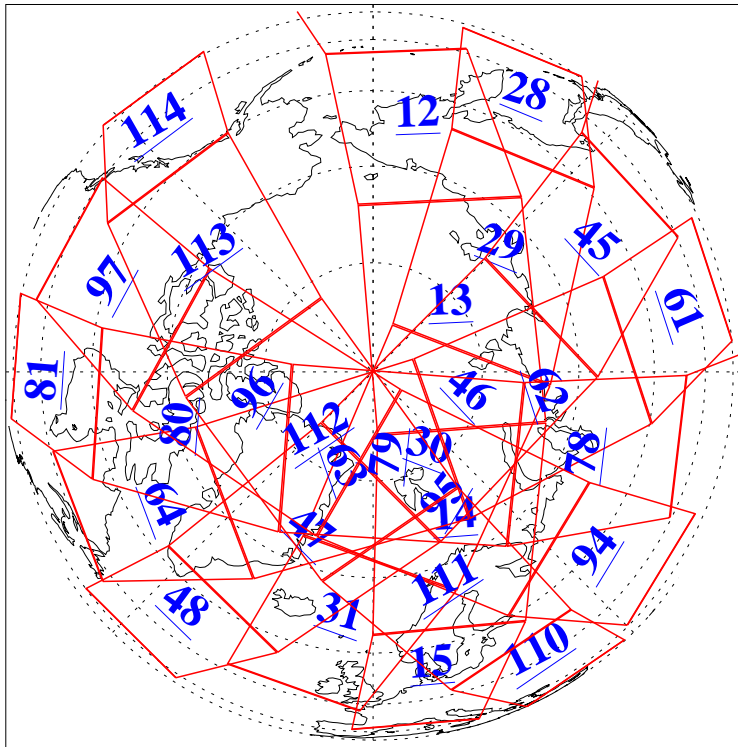

L1B Availability
AMSU Granules: 240
HSB Granules: 0
AIRS Granules: 240

12 Apr 2021
DoY 102
Aqua Day 6918

Ascending Granules

Descending Granules

Legend: AMSU Available, *HSB Available*, *AIRS Available*

L1B Availability
 AMSU Granules: 240
 HSB Granules: 0
 AIRS Granules: 240

12 Apr 2021
 DoY 102
 Aqua Day 6918

Northern Hemisphere Granules

Southern Hemisphere Granules

Legend: AMSU Available, HSB Available, **AIRS Available**