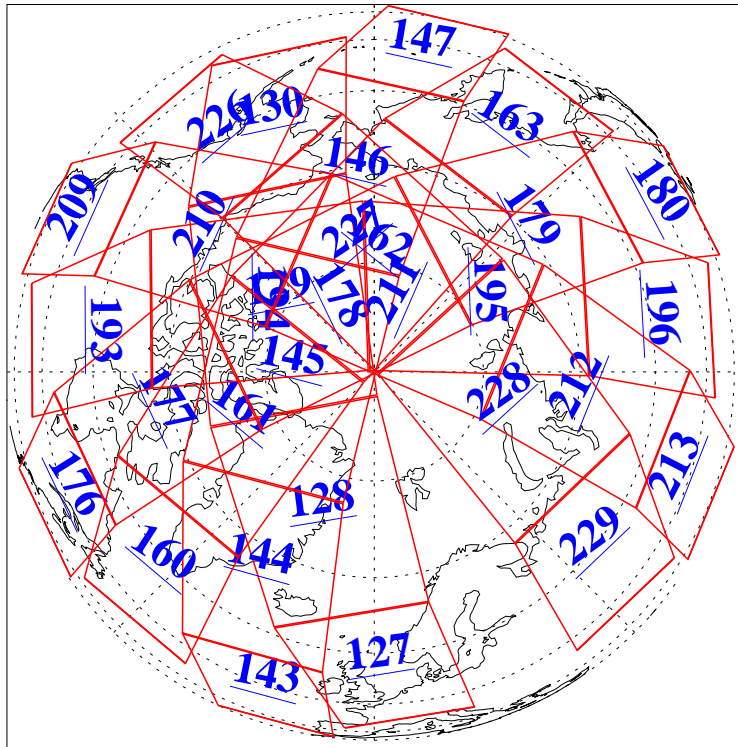

L1B Availability
AMSU Granules: 240
HSB Granules: 0
AIRS Granules: 240

12 Apr 2021
DoY 102
Aqua Day 6918

Ascending Granules

Descending Granules

Legend: AMSU Available, *HSB Available*, *AIRS Available*

L1B Availability
 AMSU Granules: 240
 HSB Granules: 0
 AIRS Granules: 240

12 Apr 2021
 DoY 102
 Aqua Day 6918

Northern Hemisphere Granules

Southern Hemisphere Granules

Legend: AMSU Available, HSB Available, **AIRS Available**