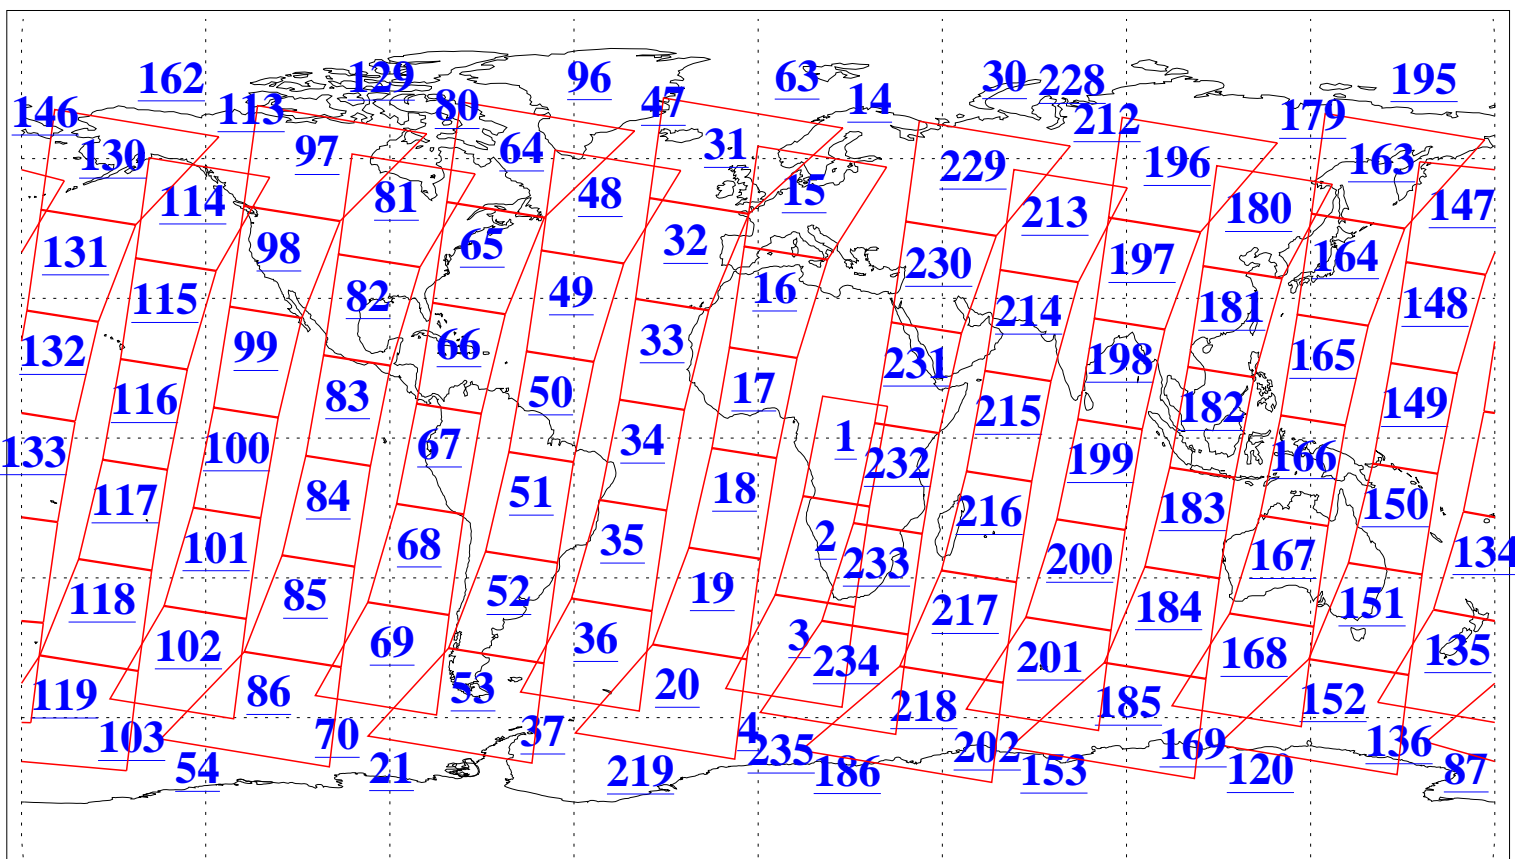

L1B Availability
AMSU Granules: 240
HSB Granules: 0
AIRS Granules: 240

12 Apr 2021
DoY 102
Aqua Day 6918

Ascending Granules

Descending Granules

Legend: AMSU Available, *HSB Available*, *AIRS Available*

L1B Availability
 AMSU Granules: 240
 HSB Granules: 0
 AIRS Granules: 240

12 Apr 2021
 DoY 102
 Aqua Day 6918

Northern Hemisphere Granules

Southern Hemisphere Granules

Legend: AMSU Available, HSB Available, **AIRS Available**