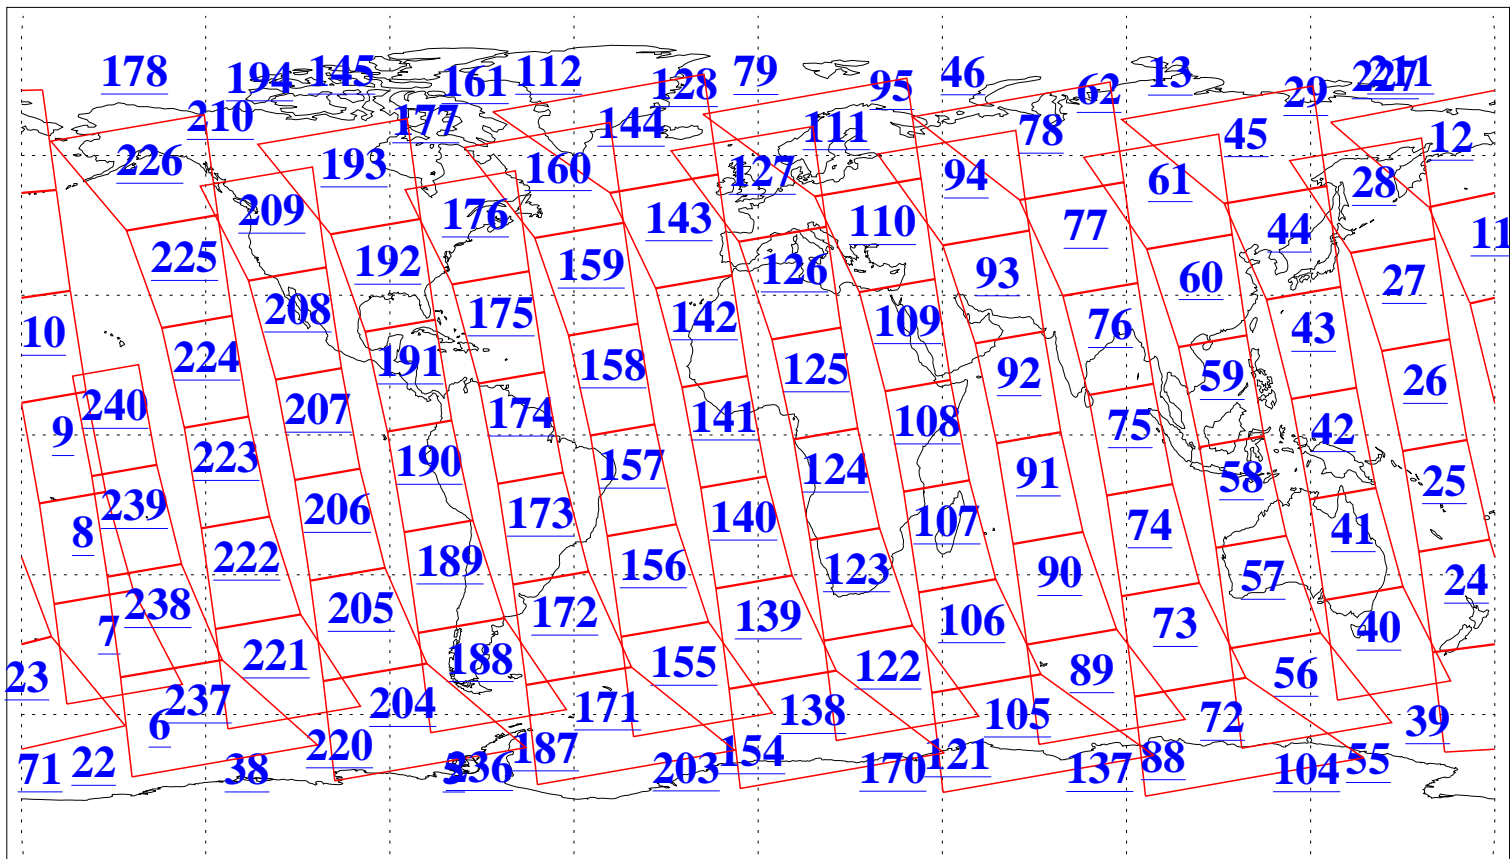

L1B Availability
AMSU Granules: 240
HSB Granules: 0
AIRS Granules: 240

12 Apr 2021
DoY 102
Aqua Day 6918

Ascending Granules

Descending Granules

Legend: AMSU Available, *HSB Available*, *AIRS Available*

L1B Availability
 AMSU Granules: 240
 HSB Granules: 0
 AIRS Granules: 240

12 Apr 2021
 DoY 102
 Aqua Day 6918

Northern Hemisphere Granules

Southern Hemisphere Granules

Legend: AMSU Available, HSB Available, **AIRS Available**