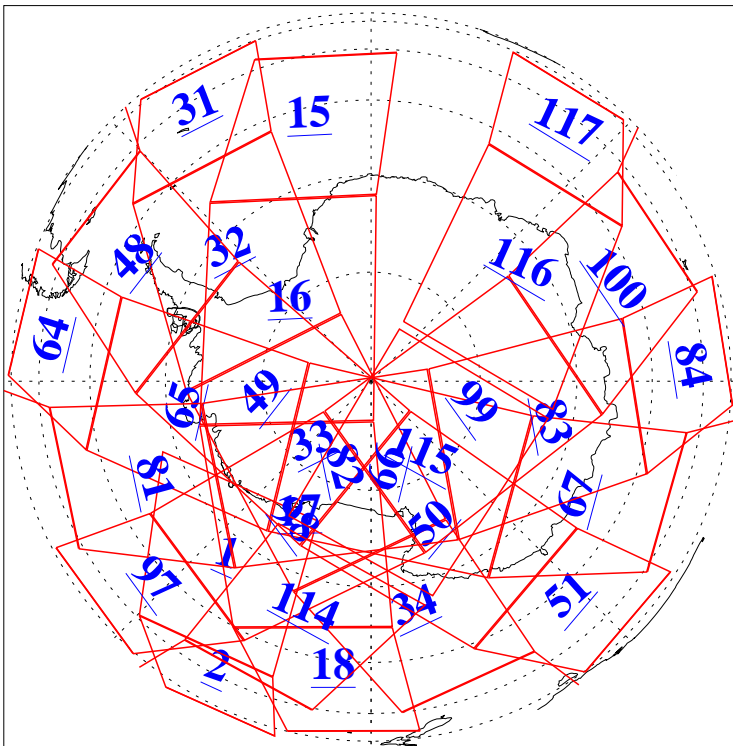

L1B Availability
AMSU Granules: 240
HSB Granules: 0
AIRS Granules: 240

9 Apr 2021
DoY 99
Aqua Day 6915
Granules: 1 to 120

Granules: 121 to 240

Legend: AMSU Available, HSB Available, AIRS Available

L1B Availability
 AMSU Granules: 240
 HSB Granules: 0
 AIRS Granules: 240

9 Apr 2021
 DoY 99
 Aqua Day 6915
 Ascending Granules

Descending Granules

Legend: AMSU Available, HSB Available, AIRS Available

L1B Availability
 AMSU Granules: 240
 HSB Granules: 0
 AIRS Granules: 240

9 Apr 2021
 DoY 99
 Aqua Day 6915

Northern Hemisphere Granules

Southern Hemisphere Granules

Legend: AMSU Available, HSB Available, **AIRS Available**