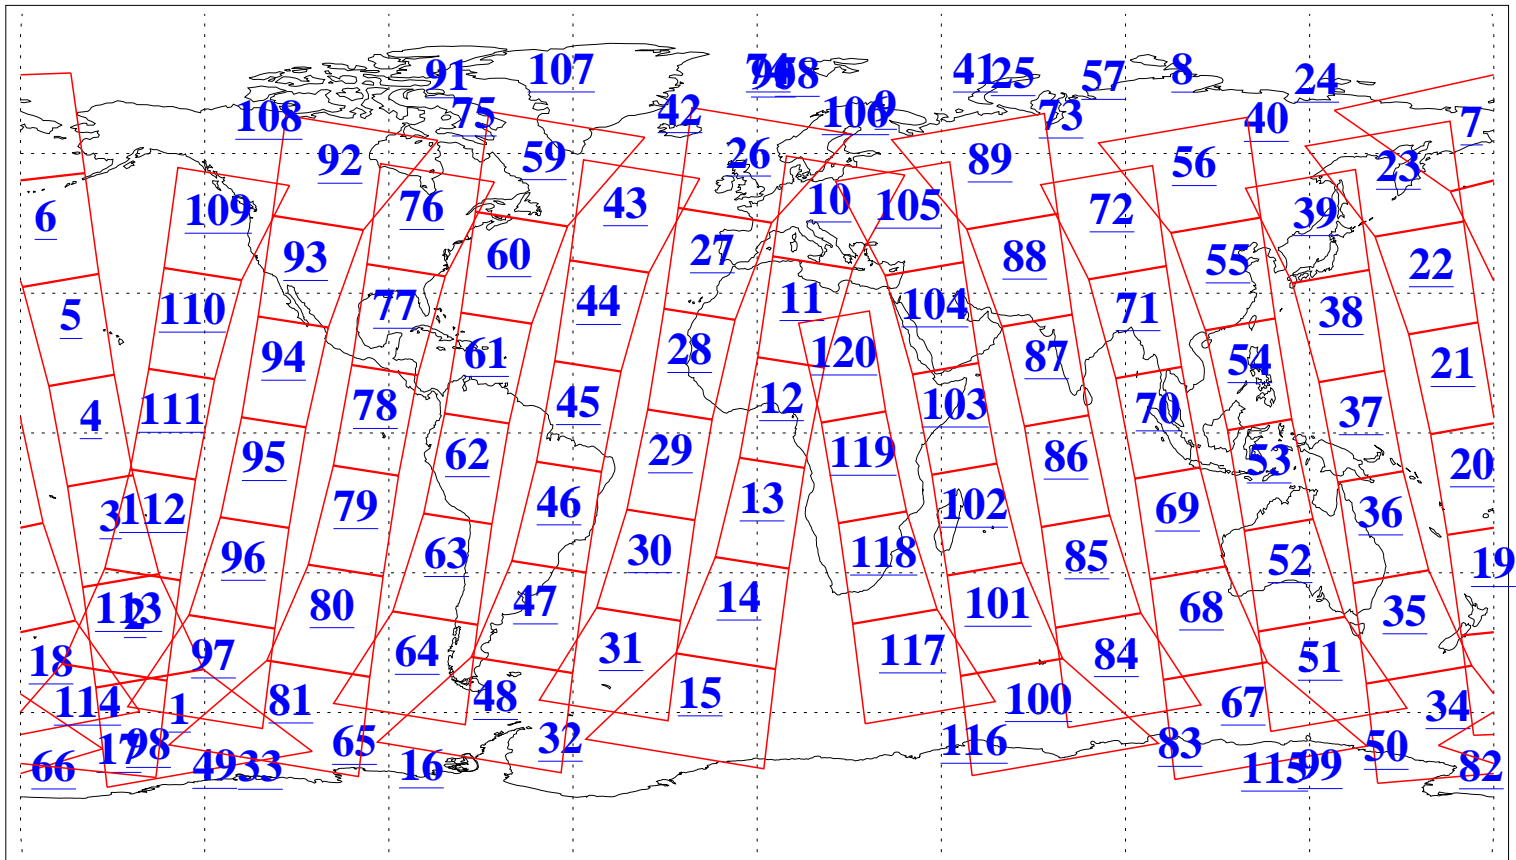

L1B Availability
AMSU Granules: 240
HSB Granules: 0
AIRS Granules: 240

9 Apr 2021
DoY 99
Aqua Day 6915
Granules: 1 to 120

Granules: 121 to 240

Legend: AMSU Available, HSB Available, AIRS Available

L1B Availability
 AMSU Granules: 240
 HSB Granules: 0
 AIRS Granules: 240

9 Apr 2021
 DoY 99
 Aqua Day 6915
 Ascending Granules

Descending Granules

Legend: AMSU Available, HSB Available, AIRS Available

L1B Availability
 AMSU Granules: 240
 HSB Granules: 0
 AIRS Granules: 240

9 Apr 2021
 DoY 99
 Aqua Day 6915

Northern Hemisphere Granules

Southern Hemisphere Granules

Legend: AMSU Available, HSB Available, **AIRS Available**