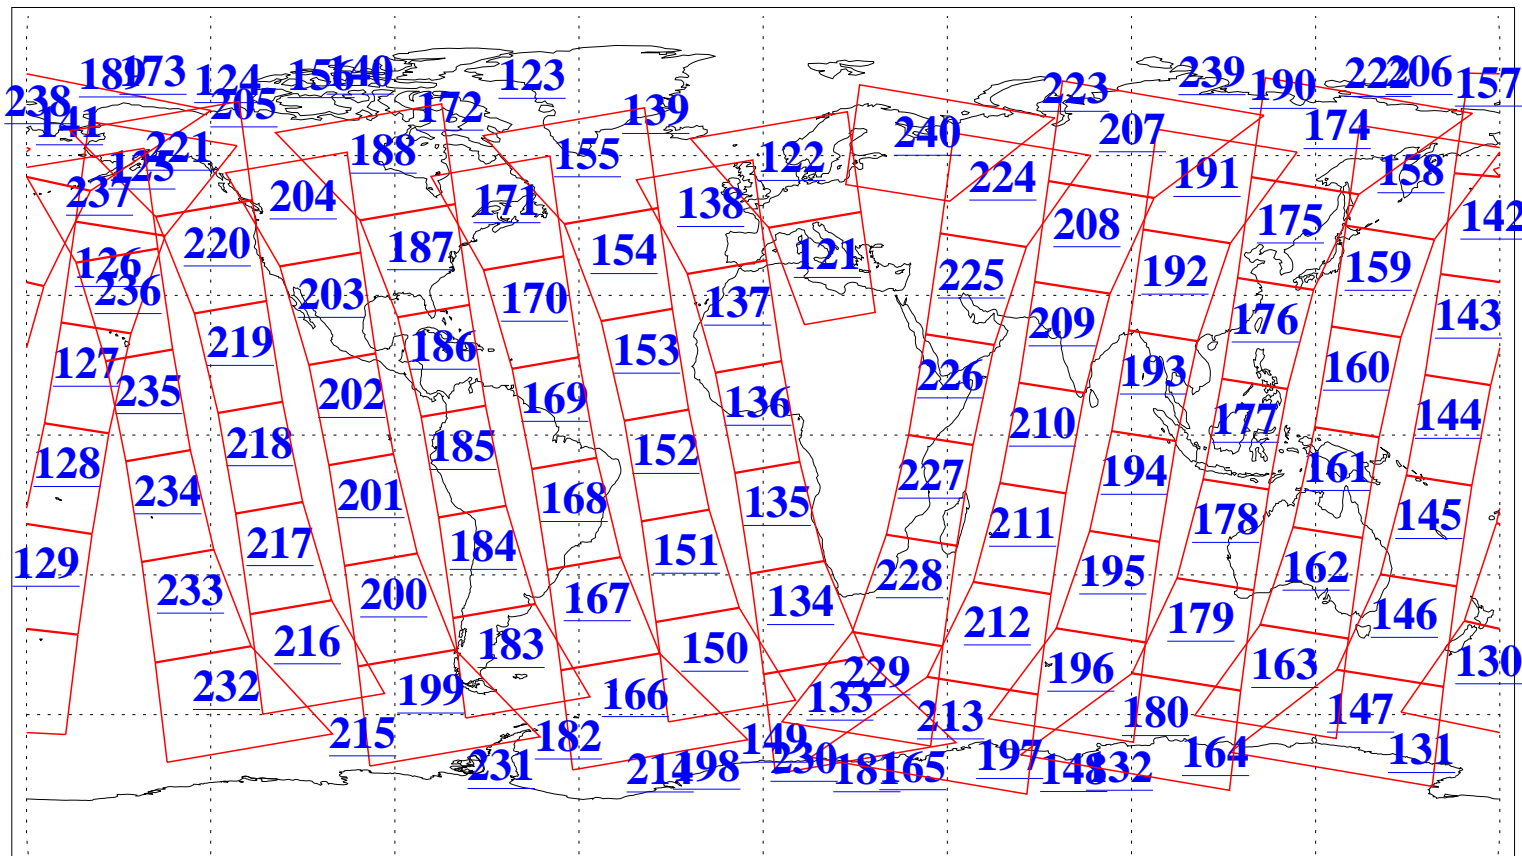

L1B Availability
AMSU Granules: 240
HSB Granules: 0
AIRS Granules: 240

9 Apr 2021
DoY 99
Aqua Day 6915
Granules: 1 to 120

Granules: 121 to 240

Legend: AMSU Available, HSB Available, AIRS Available

L1B Availability
 AMSU Granules: 240
 HSB Granules: 0
 AIRS Granules: 240

9 Apr 2021
 DoY 99
 Aqua Day 6915
 Ascending Granules

Descending Granules

Legend: AMSU Available, HSB Available, AIRS Available

L1B Availability
 AMSU Granules: 240
 HSB Granules: 0
 AIRS Granules: 240

9 Apr 2021
 DoY 99
 Aqua Day 6915

Northern Hemisphere Granules

Southern Hemisphere Granules

Legend: AMSU Available, HSB Available, **AIRS Available**