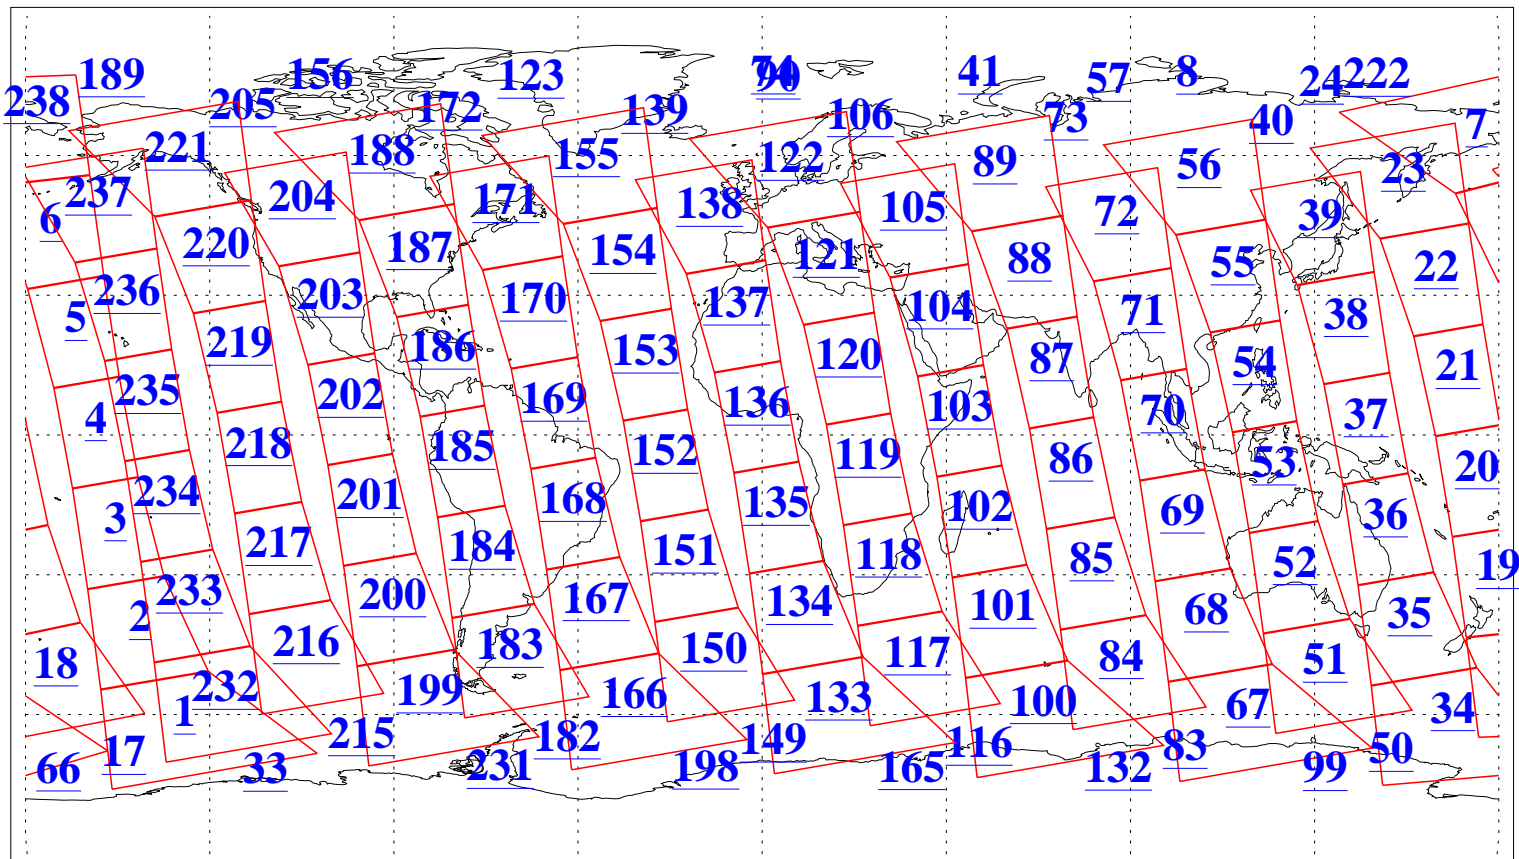

L1B Availability
AMSU Granules: 240
HSB Granules: 0
AIRS Granules: 240

9 Apr 2021
DoY 99
Aqua Day 6915
Granules: 1 to 120

Granules: 121 to 240

Legend: AMSU Available, HSB Available, AIRS Available

L1B Availability
 AMSU Granules: 240
 HSB Granules: 0
 AIRS Granules: 240

9 Apr 2021
 DoY 99
 Aqua Day 6915
 Ascending Granules

Descending Granules

Legend: AMSU Available, HSB Available, AIRS Available

L1B Availability
 AMSU Granules: 240
 HSB Granules: 0
 AIRS Granules: 240

9 Apr 2021
 DoY 99
 Aqua Day 6915

Northern Hemisphere Granules

Southern Hemisphere Granules

Legend: AMSU Available, HSB Available, **AIRS Available**