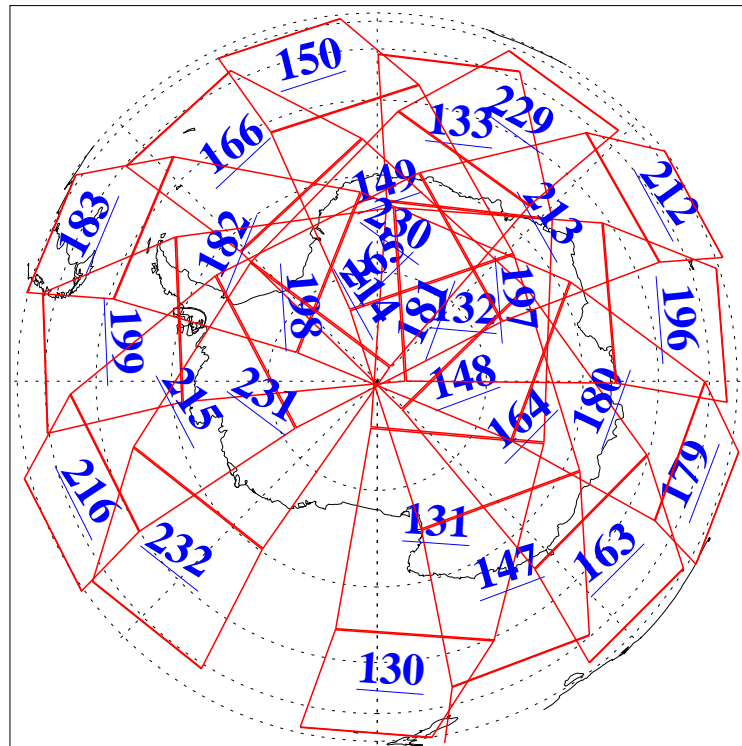

9 Apr 2021
 DoY 99
 Aqua Day 6915
 Ascending Granules

Descending Granules

Legend: AMSU Available, HSB Available, AIRS Available

L1B Availability
 AMSU Granules: 240
 HSB Granules: 0
 AIRS Granules: 240

9 Apr 2021
 DoY 99
 Aqua Day 6915

Northern Hemisphere Granules

Southern Hemisphere Granules

Legend: AMSU Available, HSB Available, **AIRS Available**