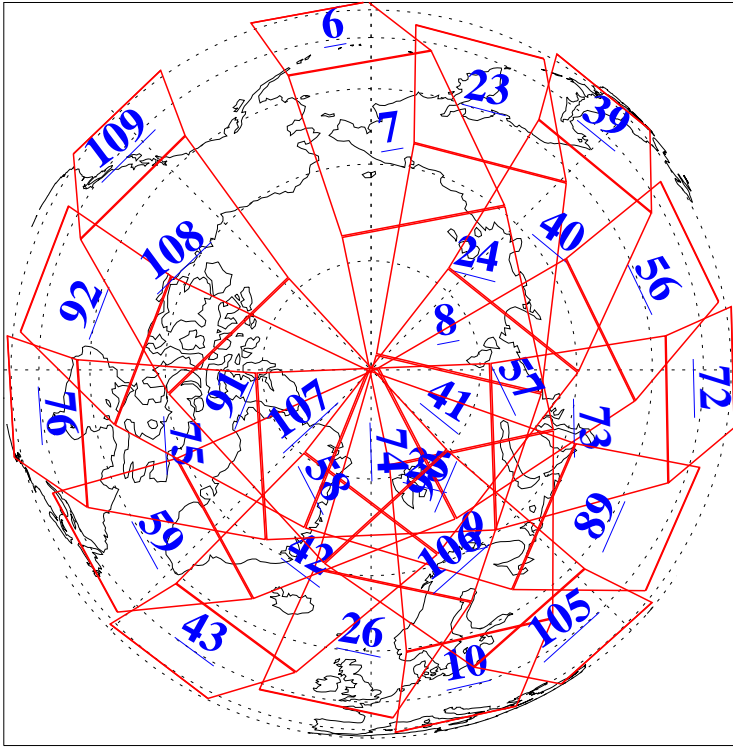

L1B Availability
AMSU Granules: 240
HSB Granules: 0
AIRS Granules: 240

9 Apr 2021
DoY 99
Aqua Day 6915
Granules: 1 to 120

Granules: 121 to 240

Legend: AMSU Available, HSB Available, AIRS Available

L1B Availability
 AMSU Granules: 240
 HSB Granules: 0
 AIRS Granules: 240

9 Apr 2021
 DoY 99
 Aqua Day 6915
 Ascending Granules

Descending Granules

Legend: AMSU Available, HSB Available, AIRS Available

L1B Availability
 AMSU Granules: 240
 HSB Granules: 0
 AIRS Granules: 240

9 Apr 2021
 DoY 99
 Aqua Day 6915

Northern Hemisphere Granules

Southern Hemisphere Granules

Legend: AMSU Available, HSB Available, **AIRS Available**