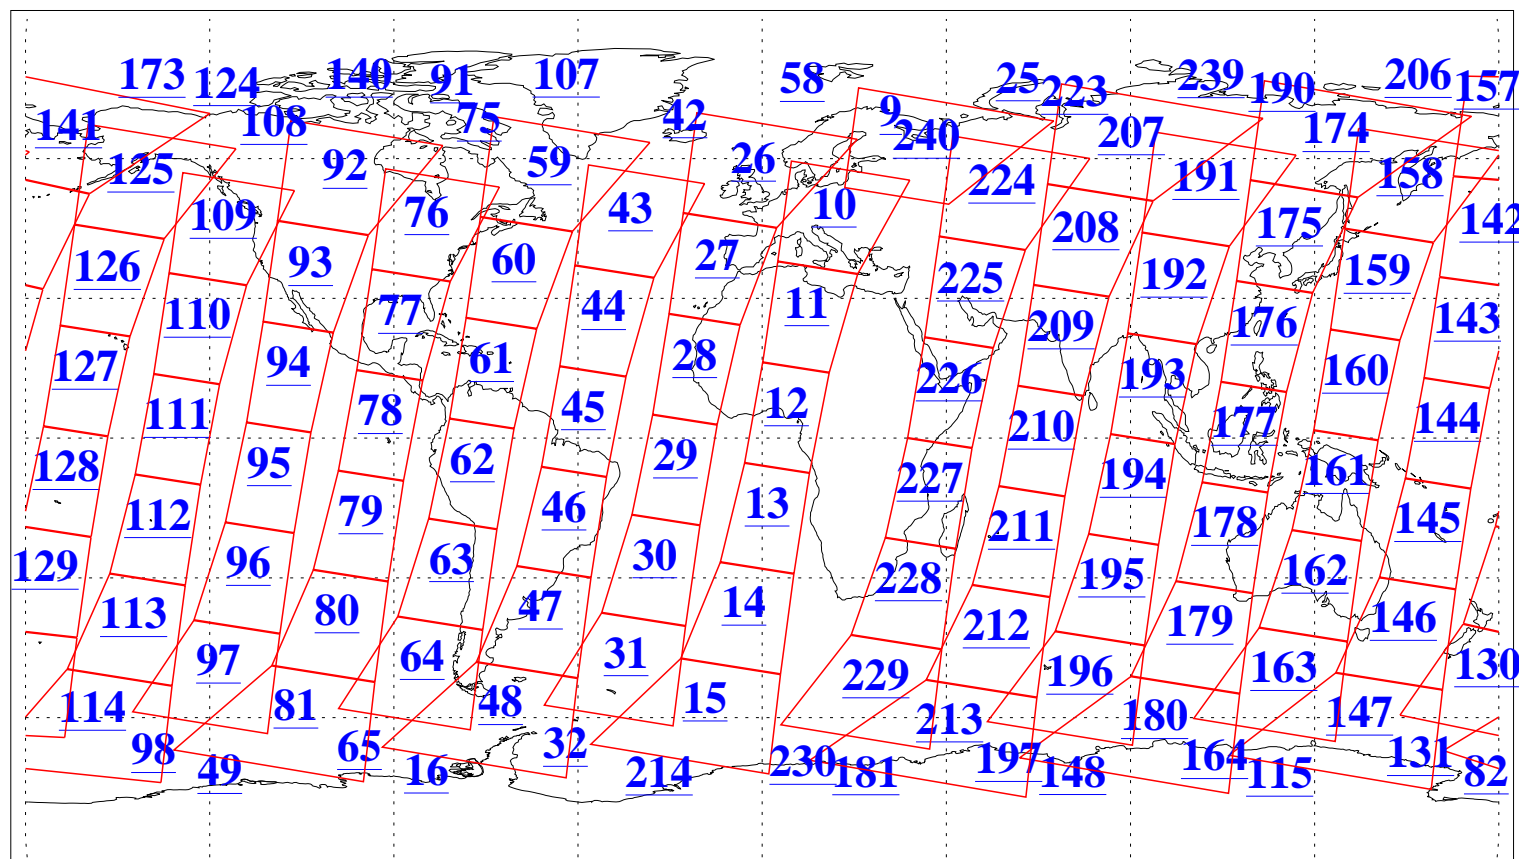

L1B Availability
AMSU Granules: 240
HSB Granules: 0
AIRS Granules: 240

9 Apr 2021
DoY 99
Aqua Day 6915
Granules: 1 to 120

Granules: 121 to 240

Legend: AMSU Available, HSB Available, AIRS Available

L1B Availability
 AMSU Granules: 240
 HSB Granules: 0
 AIRS Granules: 240

9 Apr 2021
 DoY 99
 Aqua Day 6915
 Ascending Granules

Descending Granules

Legend: AMSU Available, HSB Available, AIRS Available

L1B Availability
 AMSU Granules: 240
 HSB Granules: 0
 AIRS Granules: 240

9 Apr 2021
 DoY 99
 Aqua Day 6915

Northern Hemisphere Granules

Southern Hemisphere Granules

Legend: AMSU Available, HSB Available, **AIRS Available**