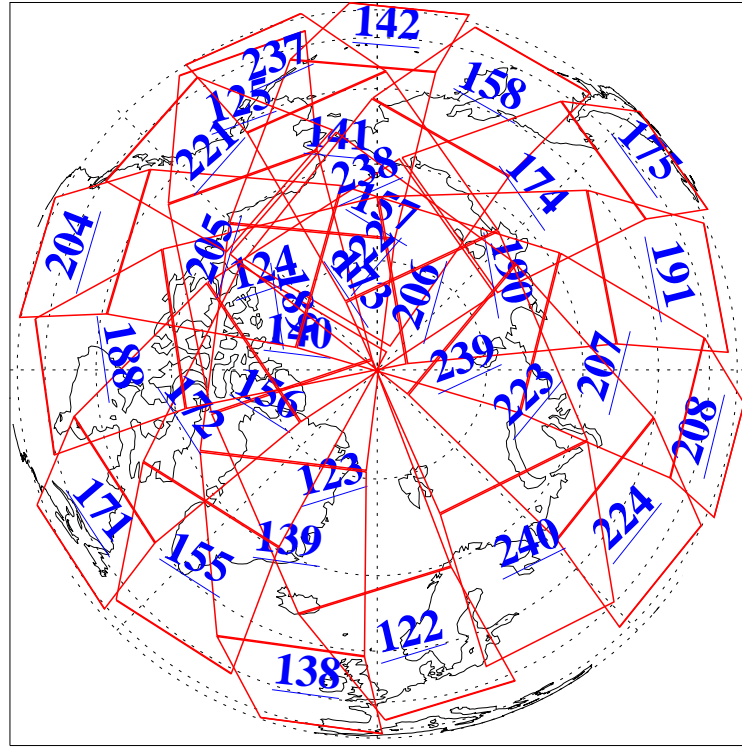

9 Apr 2021
 DoY 99
 Aqua Day 6915
 Ascending Granules

Descending Granules

Legend: AMSU Available, HSB Available, AIRS Available

L1B Availability
 AMSU Granules: 240
 HSB Granules: 0
 AIRS Granules: 240

9 Apr 2021
 DoY 99
 Aqua Day 6915

Northern Hemisphere Granules

Southern Hemisphere Granules

Legend: AMSU Available, HSB Available, **AIRS Available**