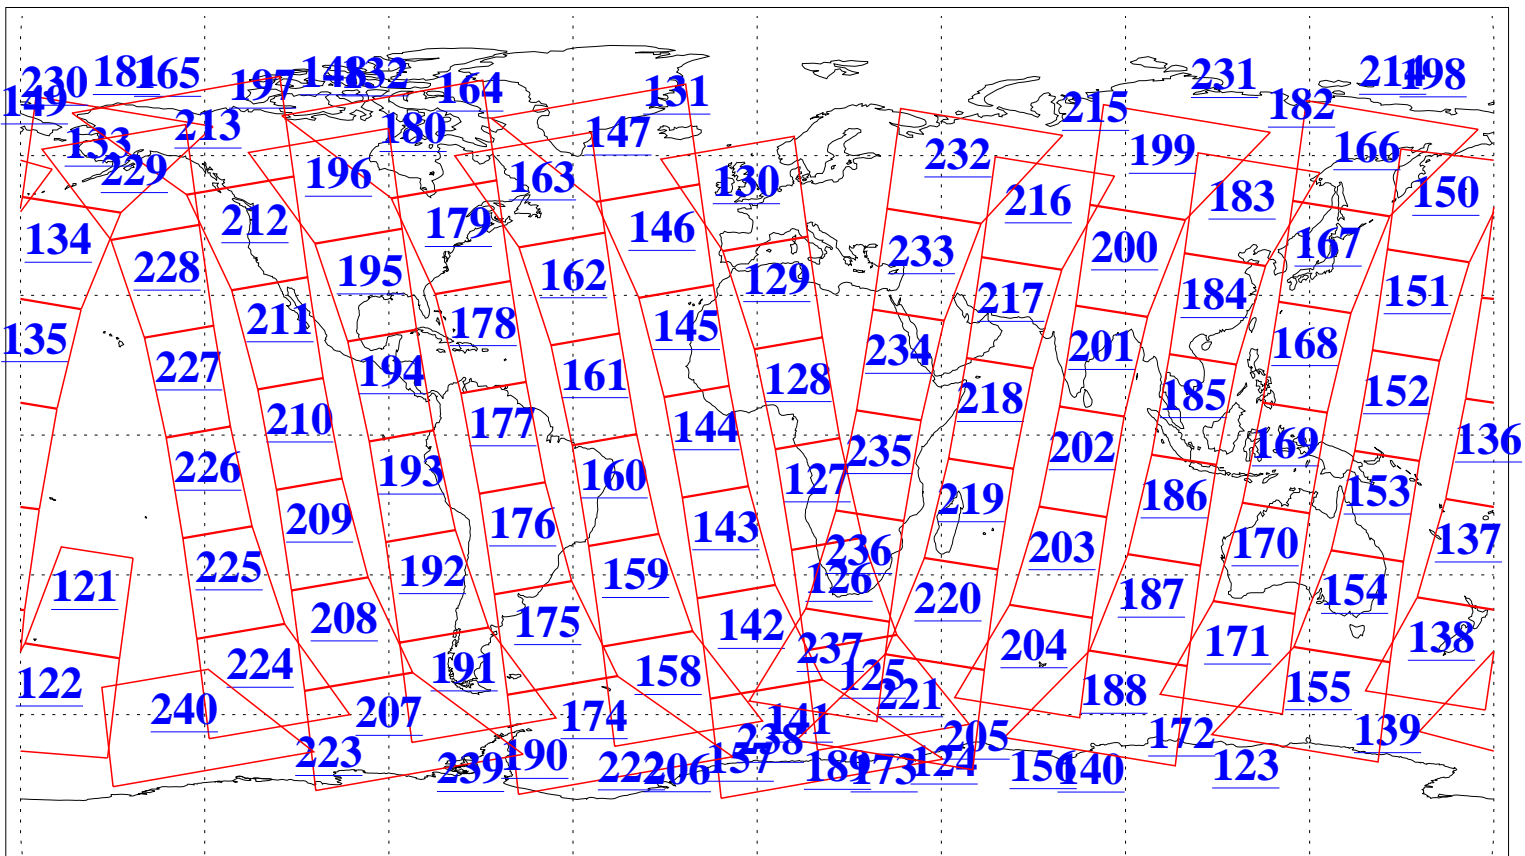

L1B Availability
 AMSU Granules: 240
 HSB Granules: 0
 AIRS Granules: 240

1 Apr 2021
 DoY 91
 Aqua Day 6907
 Granules: 1 to 120

Granules: 121 to 240

Legend: AMSU Available, HSB Available, AIRS Available

L1B Availability
 AMSU Granules: 240
 HSB Granules: 0
 AIRS Granules: 240

1 Apr 2021
 DoY 91
 Aqua Day 6907

Ascending Granules

Descending Granules

Legend: AMSU Available, *HSB Available*, *AIRS Available*