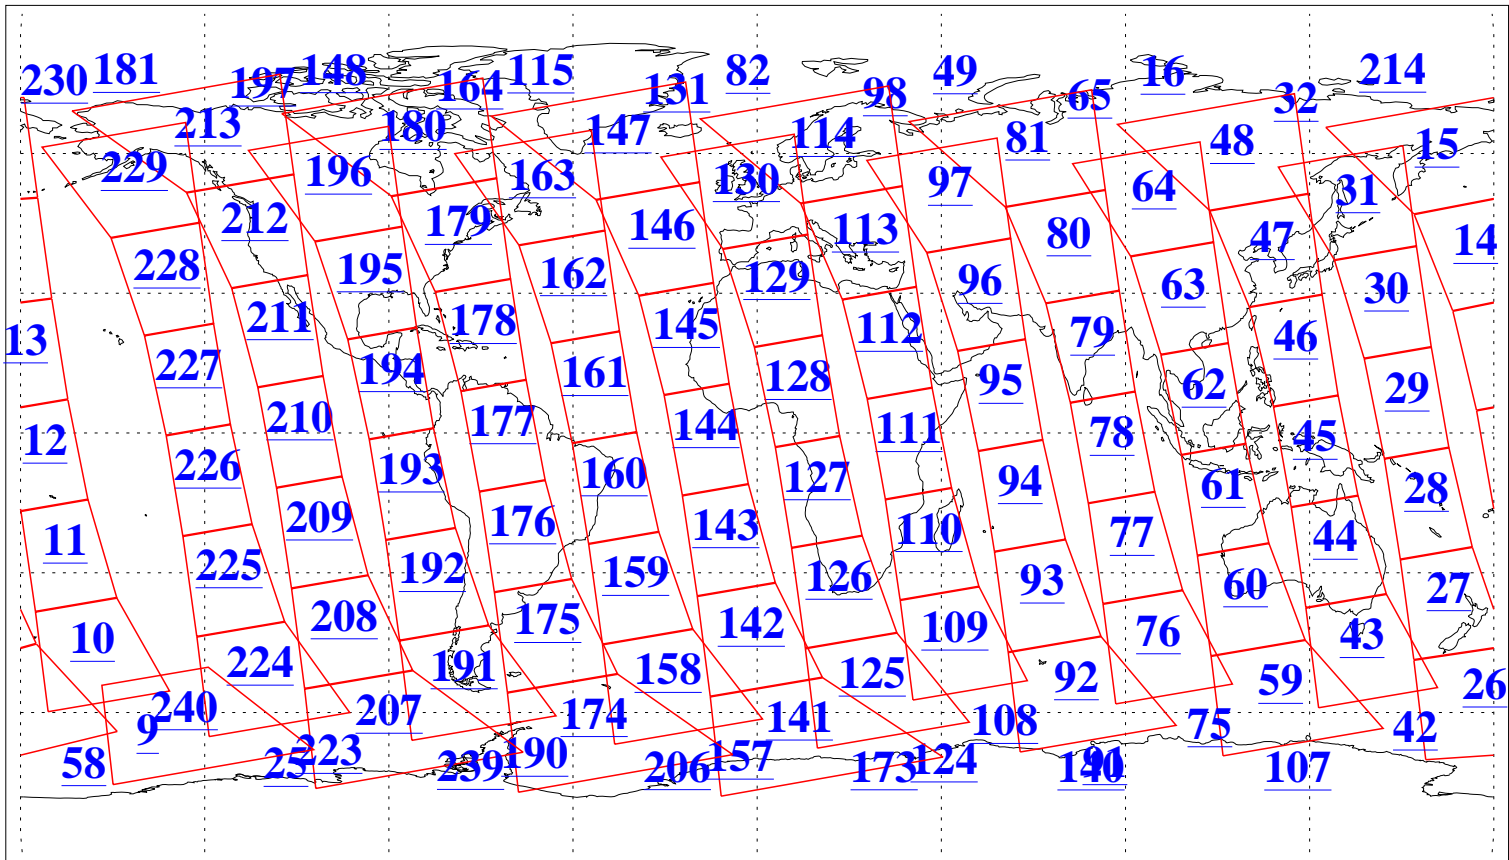

L1B Availability
AMSU Granules: 240
HSB Granules: 0
AIRS Granules: 240

1 Apr 2021
DoY 91
Aqua Day 6907

Ascending Granules

Descending Granules