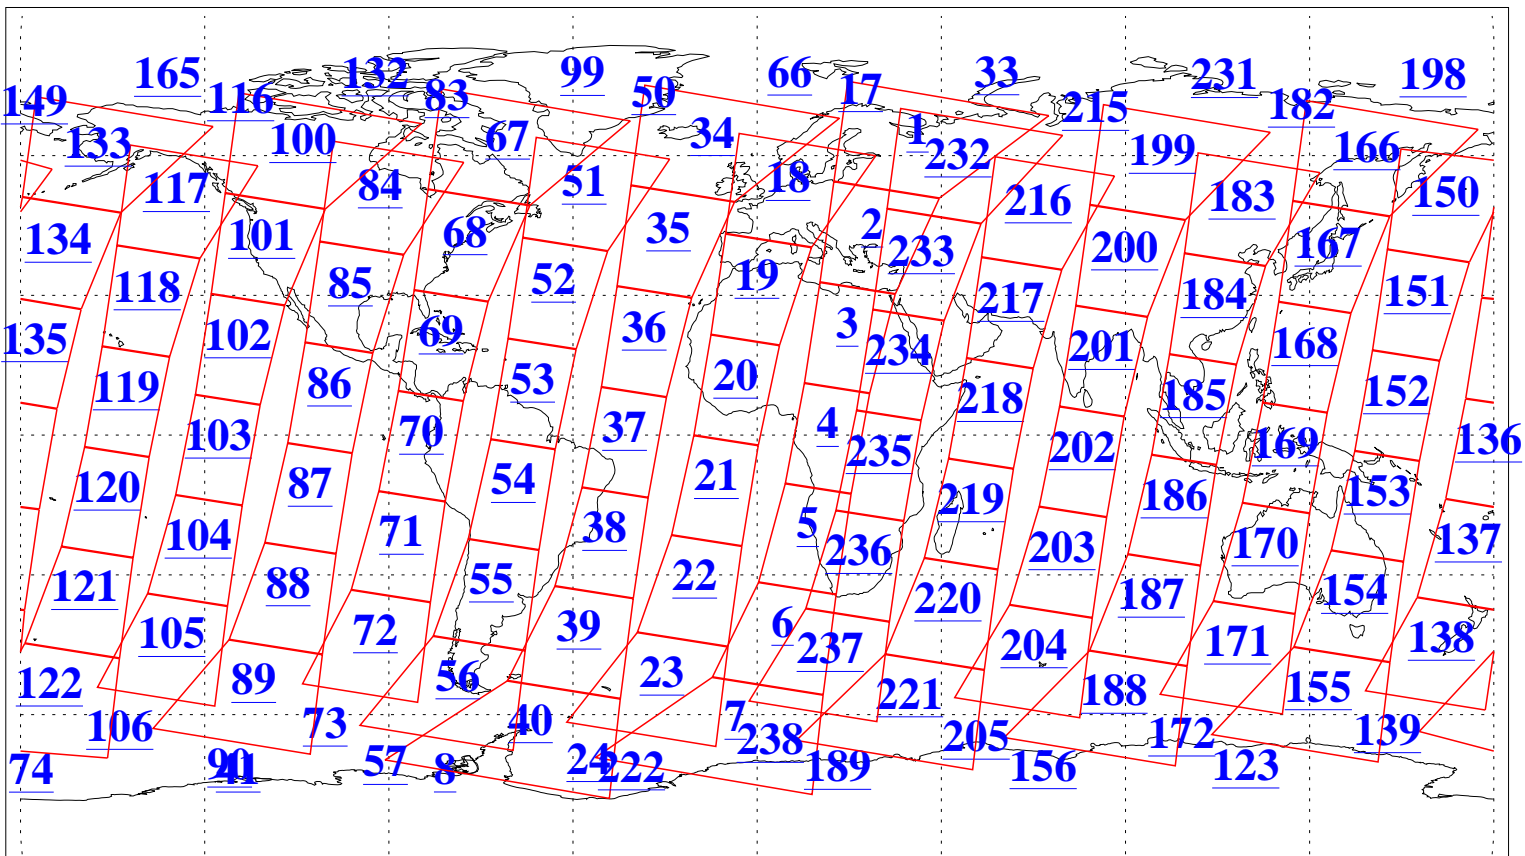

L1B Availability
 AMSU Granules: 240
 HSB Granules: 0
 AIRS Granules: 240

1 Apr 2021
 DoY 91
 Aqua Day 6907
 Granules: 1 to 120

Granules: 121 to 240

Legend: AMSU Available, HSB Available, AIRS Available

L1B Availability
 AMSU Granules: 240
 HSB Granules: 0
 AIRS Granules: 240

1 Apr 2021
 DoY 91
 Aqua Day 6907

Ascending Granules

Descending Granules

Legend: AMSU Available, *HSB Available*, *AIRS Available*