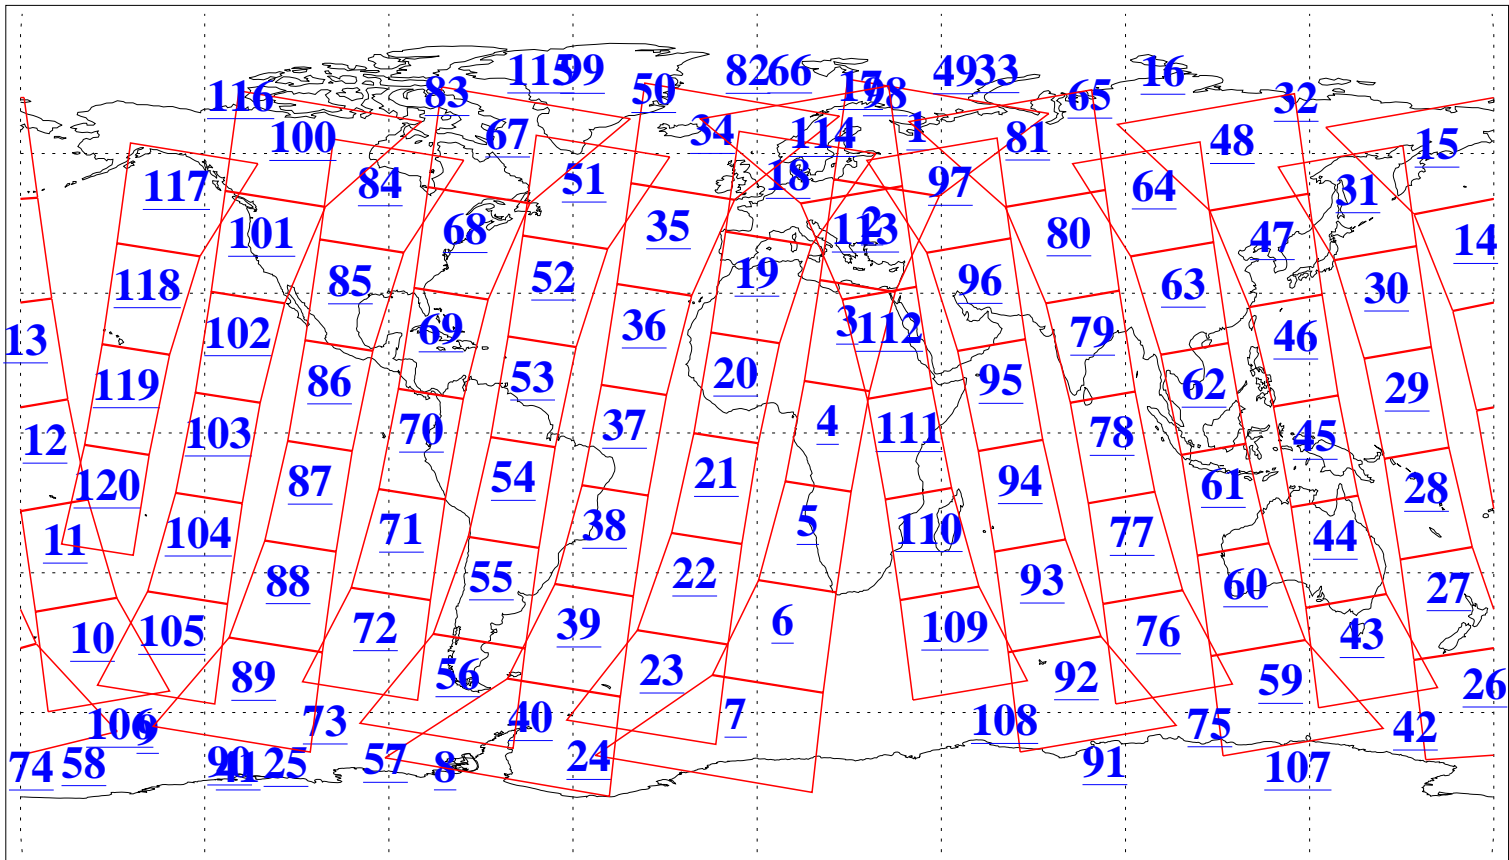

L1B Availability
 AMSU Granules: 240
 HSB Granules: 0
 AIRS Granules: 240

1 Apr 2021
 DoY 91
 Aqua Day 6907
 Granules: 1 to 120

Granules: 121 to 240

Legend: AMSU Available, HSB Available, AIRS Available

L1B Availability
 AMSU Granules: 240
 HSB Granules: 0
 AIRS Granules: 240

1 Apr 2021
 DoY 91
 Aqua Day 6907

Ascending Granules

Descending Granules

Legend: AMSU Available, *HSB Available*, *AIRS Available*