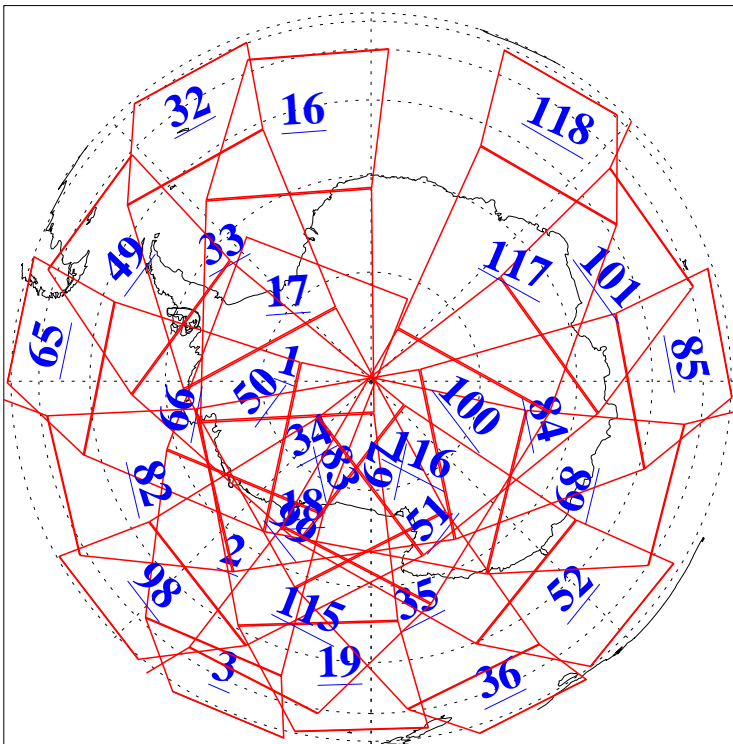

L1B Availability
AMSU Granules: 240
HSB Granules: 0
AIRS Granules: 240

31 Mar 2021
DoY 90
Aqua Day 6906
Granules: 1 to 120

Granules: 121 to 240

Legend: AMSU Available, *HSB Available*, *AIRS Available*

L1B Availability
 AMSU Granules: 240
 HSB Granules: 0
 AIRS Granules: 240

31 Mar 2021
 DoY 90
 Aqua Day 6906

Ascending Granules

Descending Granules

Legend: AMSU Available, *HSB Available*, AIRS Available

L1B Availability
 AMSU Granules: 240
 HSB Granules: 0
 AIRS Granules: 240

31 Mar 2021
 DoY 90
 Aqua Day 6906

Northern Hemisphere Granules

Southern Hemisphere Granules

Legend: AMSU Available, HSB Available, **AIRS Available**