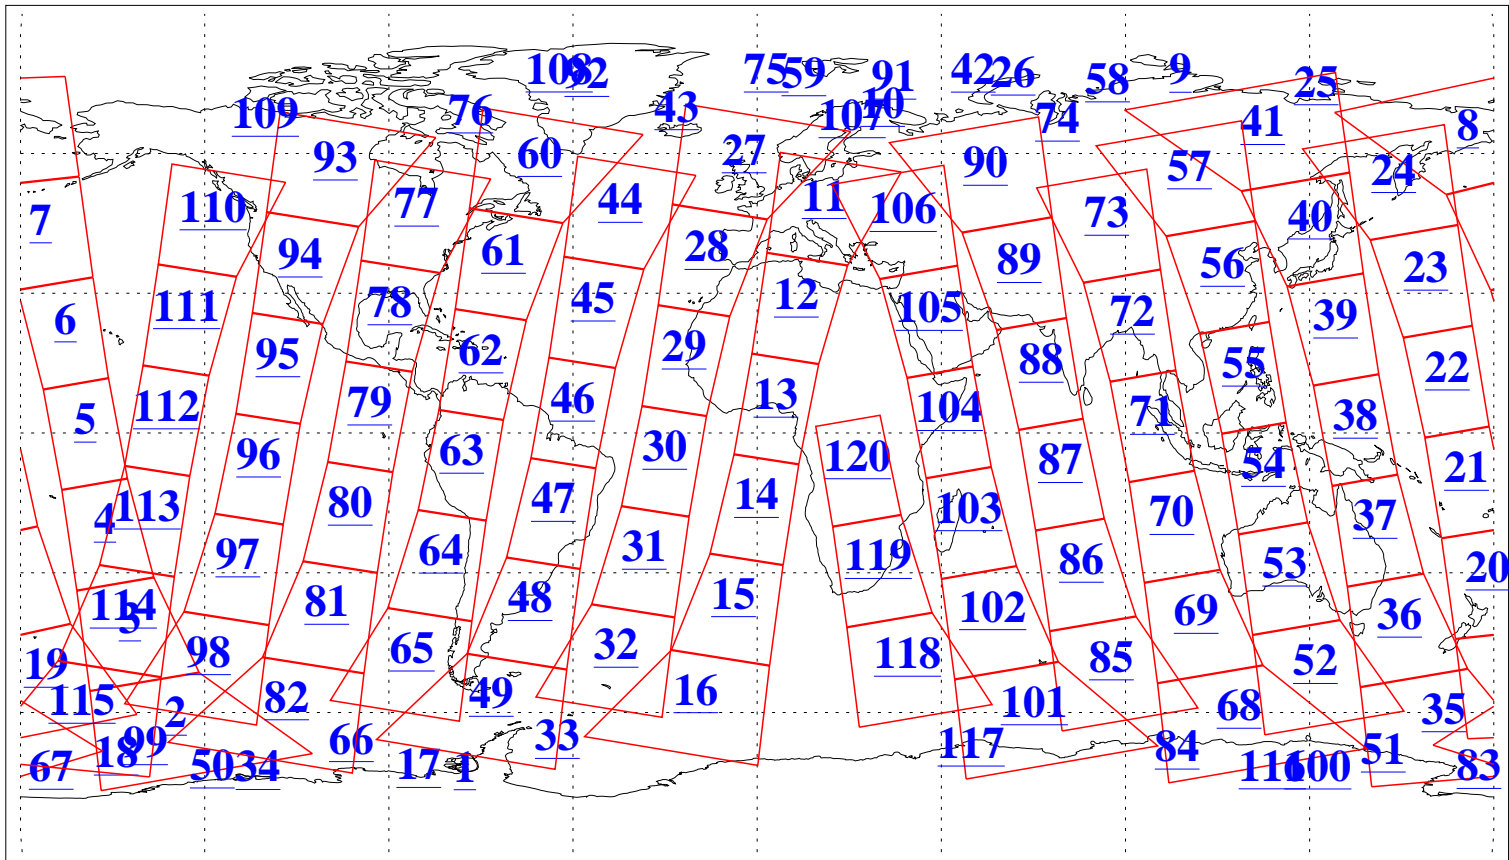

L1B Availability
AMSU Granules: 240
HSB Granules: 0
AIRS Granules: 240

31 Mar 2021
DoY 90
Aqua Day 6906
Granules: 1 to 120

Granules: 121 to 240

Legend: AMSU Available, *HSB Available*, *AIRS Available*

L1B Availability
 AMSU Granules: 240
 HSB Granules: 0
 AIRS Granules: 240

31 Mar 2021
 DoY 90
 Aqua Day 6906

Ascending Granules

Descending Granules

Legend: AMSU Available, *HSB Available*, AIRS Available

L1B Availability
 AMSU Granules: 240
 HSB Granules: 0
 AIRS Granules: 240

31 Mar 2021
 DoY 90
 Aqua Day 6906

Northern Hemisphere Granules

Southern Hemisphere Granules

Legend: AMSU Available, HSB Available, **AIRS Available**