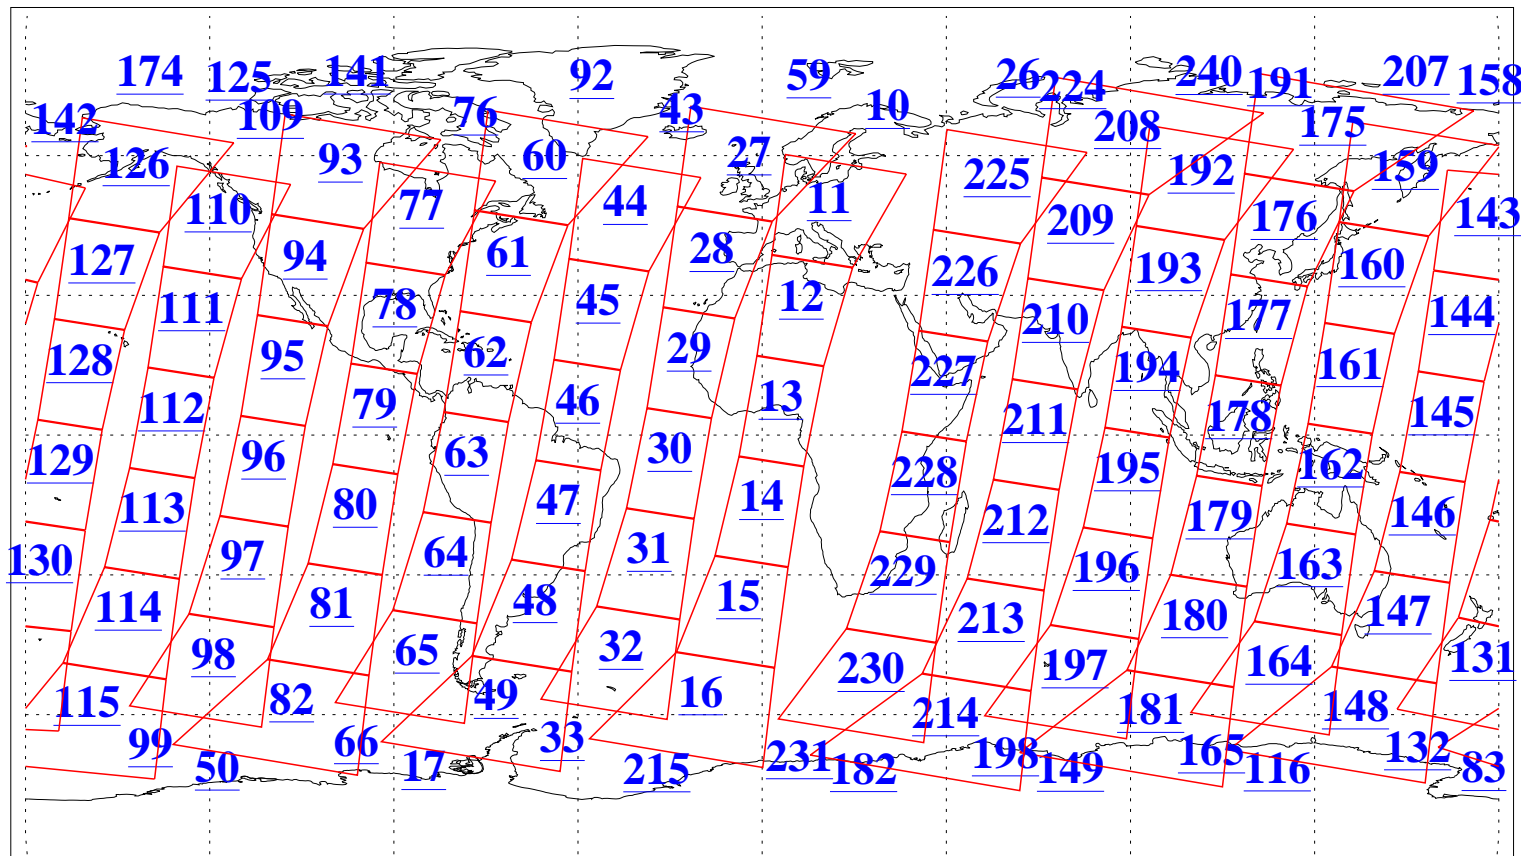

L1B Availability
AMSU Granules: 240
HSB Granules: 0
AIRS Granules: 240

31 Mar 2021
DoY 90
Aqua Day 6906
Granules: 1 to 120

Granules: 121 to 240

Legend: AMSU Available, *HSB Available*, *AIRS Available*

L1B Availability
 AMSU Granules: 240
 HSB Granules: 0
 AIRS Granules: 240

31 Mar 2021
 DoY 90
 Aqua Day 6906

Ascending Granules

Descending Granules

Legend: AMSU Available, *HSB Available*, AIRS Available

L1B Availability
 AMSU Granules: 240
 HSB Granules: 0
 AIRS Granules: 240

31 Mar 2021
 DoY 90
 Aqua Day 6906

Northern Hemisphere Granules

Southern Hemisphere Granules

Legend: AMSU Available, HSB Available, **AIRS Available**