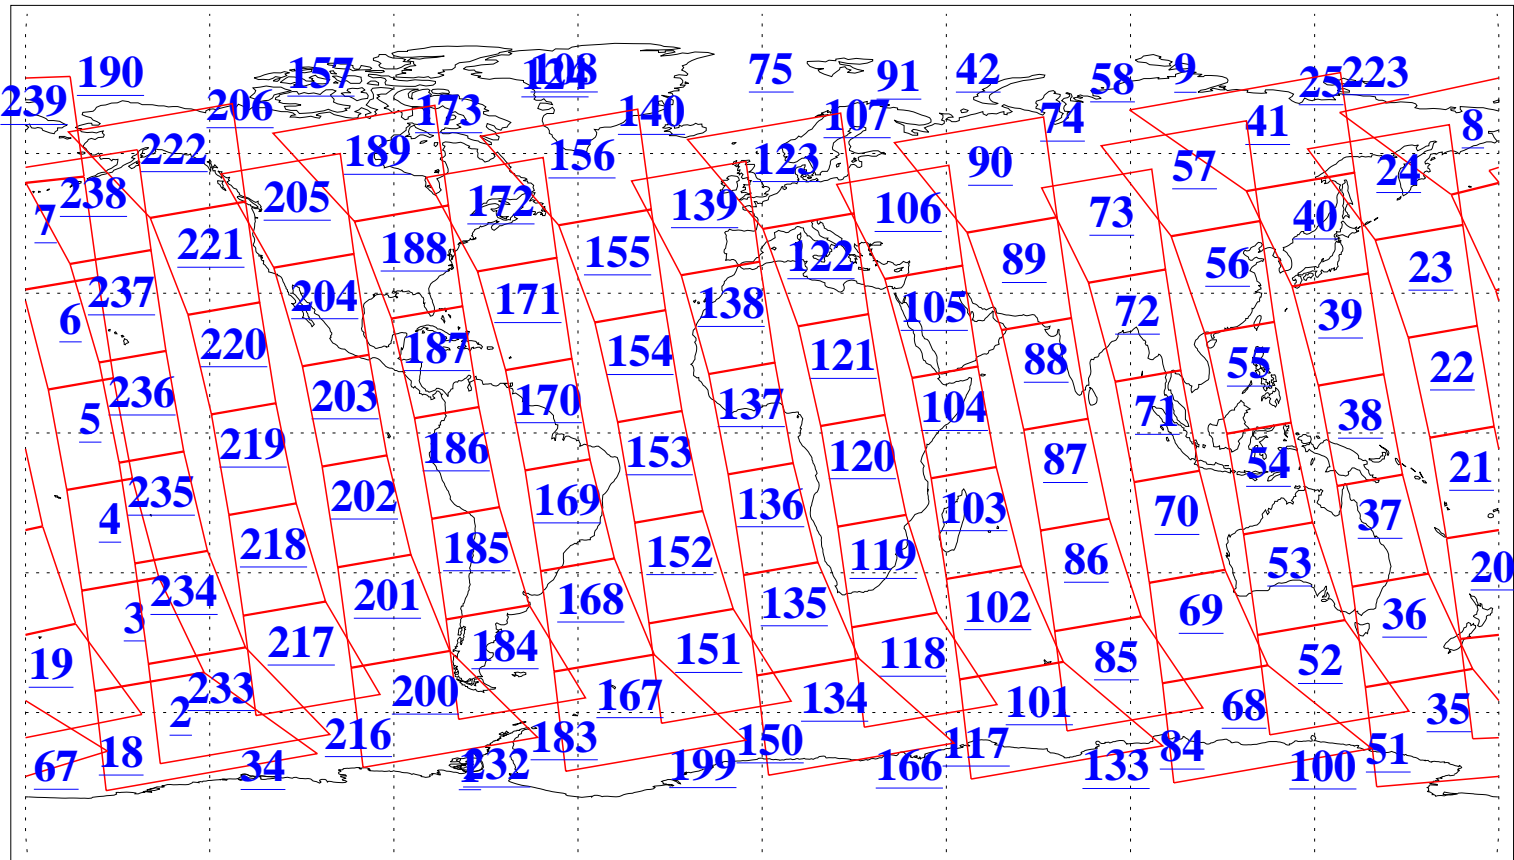

L1B Availability
AMSU Granules: 240
HSB Granules: 0
AIRS Granules: 240

31 Mar 2021
DoY 90
Aqua Day 6906
Granules: 1 to 120

Granules: 121 to 240

Legend: AMSU Available, *HSB Available*, *AIRS Available*

L1B Availability
 AMSU Granules: 240
 HSB Granules: 0
 AIRS Granules: 240

31 Mar 2021
 DoY 90
 Aqua Day 6906

Ascending Granules

Descending Granules

Legend: AMSU Available, *HSB Available*, AIRS Available

L1B Availability
 AMSU Granules: 240
 HSB Granules: 0
 AIRS Granules: 240

31 Mar 2021
 DoY 90
 Aqua Day 6906

Northern Hemisphere Granules

Southern Hemisphere Granules

Legend: AMSU Available, HSB Available, **AIRS Available**