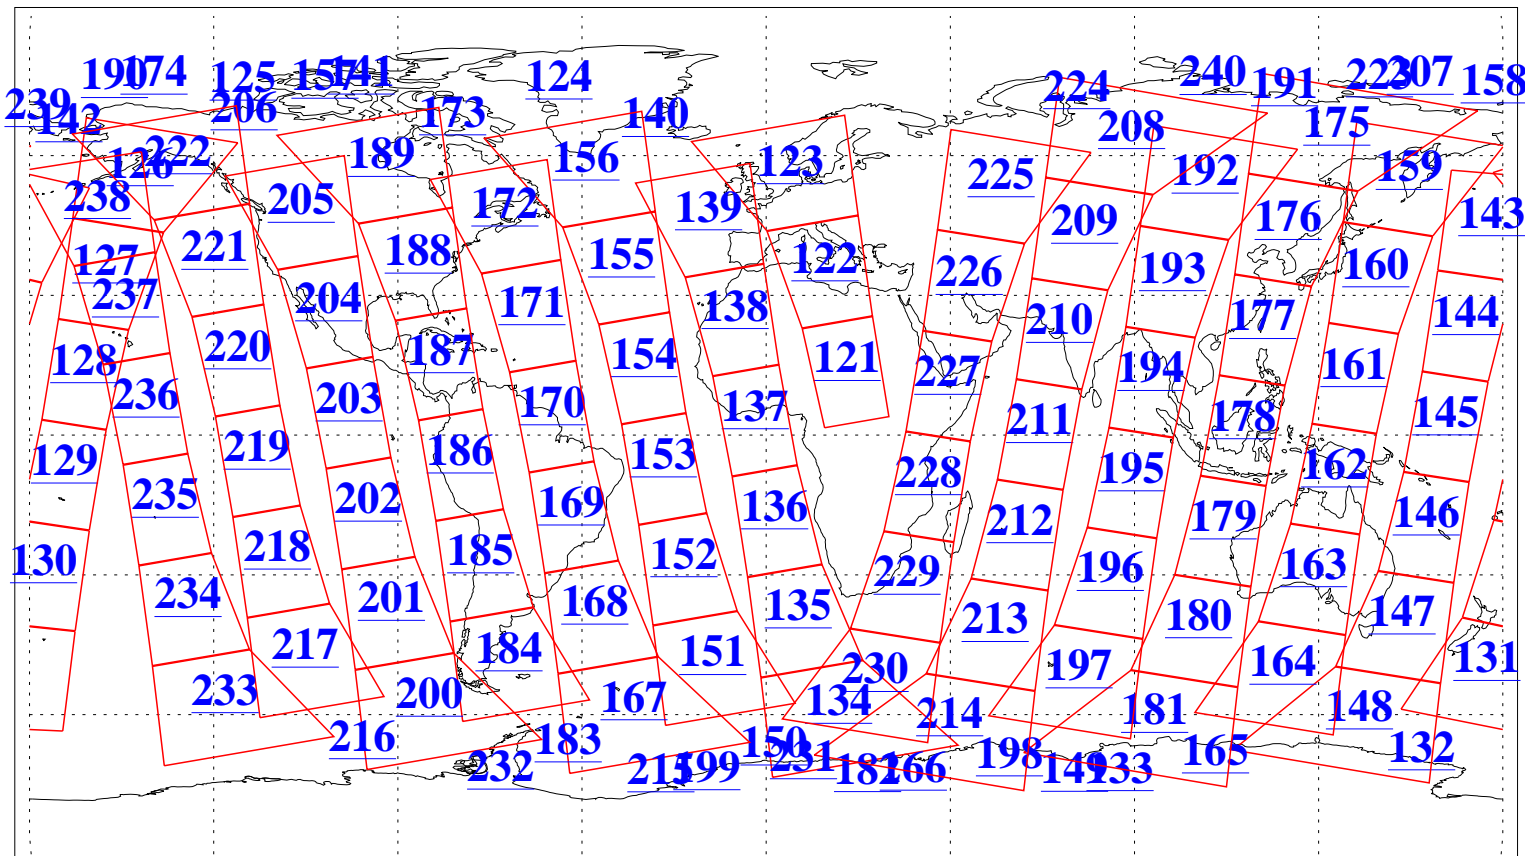

L1B Availability
AMSU Granules: 240
HSB Granules: 0
AIRS Granules: 240

31 Mar 2021
DoY 90
Aqua Day 6906
Granules: 1 to 120

Granules: 121 to 240

Legend: AMSU Available, *HSB Available*, *AIRS Available*

L1B Availability
 AMSU Granules: 240
 HSB Granules: 0
 AIRS Granules: 240

31 Mar 2021
 DoY 90
 Aqua Day 6906

Ascending Granules

Descending Granules

Legend: AMSU Available, *HSB Available*, AIRS Available

L1B Availability
 AMSU Granules: 240
 HSB Granules: 0
 AIRS Granules: 240

31 Mar 2021
 DoY 90
 Aqua Day 6906

Northern Hemisphere Granules

Southern Hemisphere Granules

Legend: AMSU Available, HSB Available, **AIRS Available**