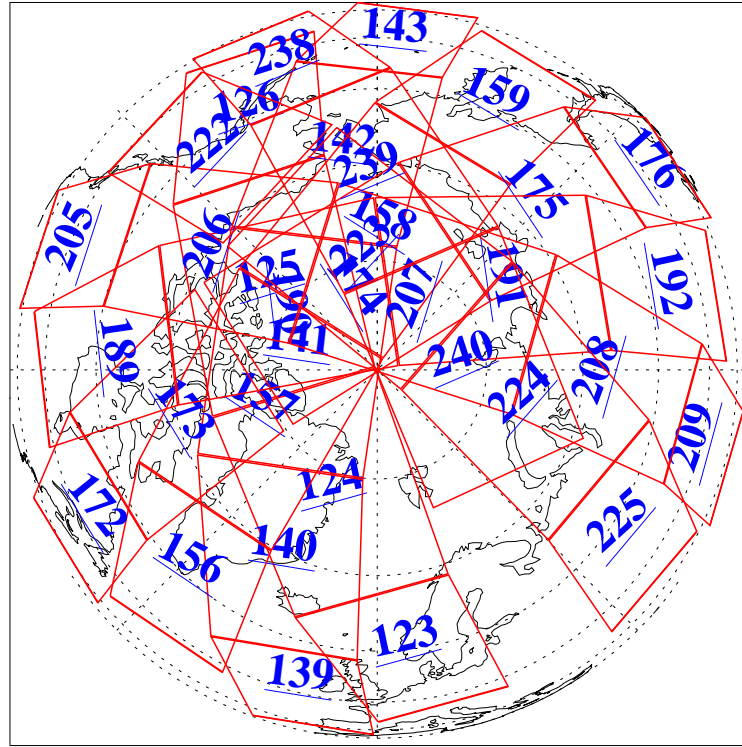

L1B Availability
AMSU Granules: 240
HSB Granules: 0
AIRS Granules: 240

31 Mar 2021
DoY 90
Aqua Day 6906
Granules: 1 to 120

Granules: 121 to 240

Legend: AMSU Available, *HSB Available*, *AIRS Available*

L1B Availability
 AMSU Granules: 240
 HSB Granules: 0
 AIRS Granules: 240

31 Mar 2021
 DoY 90
 Aqua Day 6906

Ascending Granules

Descending Granules

Legend: AMSU Available, *HSB Available*, AIRS Available

L1B Availability
 AMSU Granules: 240
 HSB Granules: 0
 AIRS Granules: 240

31 Mar 2021
 DoY 90
 Aqua Day 6906

Northern Hemisphere Granules

Southern Hemisphere Granules

Legend: AMSU Available, HSB Available, **AIRS Available**