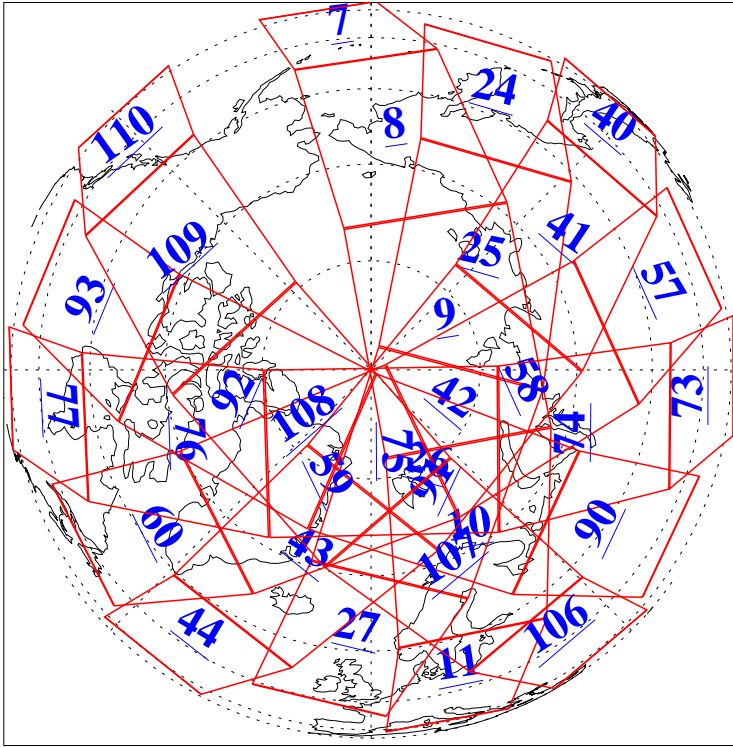

L1B Availability
AMSU Granules: 240
HSB Granules: 0
AIRS Granules: 240

31 Mar 2021
DoY 90
Aqua Day 6906
Granules: 1 to 120

Granules: 121 to 240

Legend: AMSU Available, *HSB Available*, *AIRS Available*

L1B Availability
 AMSU Granules: 240
 HSB Granules: 0
 AIRS Granules: 240

31 Mar 2021
 DoY 90
 Aqua Day 6906

Ascending Granules

Descending Granules

Legend: AMSU Available, *HSB Available*, AIRS Available

L1B Availability
 AMSU Granules: 240
 HSB Granules: 0
 AIRS Granules: 240

31 Mar 2021
 DoY 90
 Aqua Day 6906

Northern Hemisphere Granules

Southern Hemisphere Granules

Legend: AMSU Available, HSB Available, **AIRS Available**