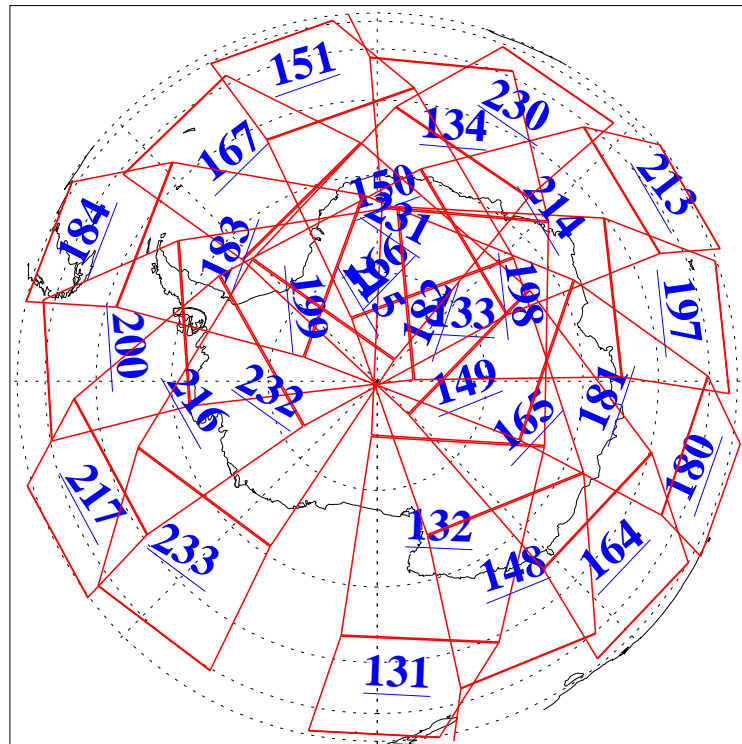

L1B Availability
AMSU Granules: 240
HSB Granules: 0
AIRS Granules: 240

31 Mar 2021
DoY 90
Aqua Day 6906
Granules: 1 to 120

Granules: 121 to 240

Legend: AMSU Available, *HSB Available*, *AIRS Available*

L1B Availability
 AMSU Granules: 240
 HSB Granules: 0
 AIRS Granules: 240

31 Mar 2021
 DoY 90
 Aqua Day 6906

Ascending Granules

Descending Granules

Legend: AMSU Available, *HSB Available*, AIRS Available

L1B Availability
 AMSU Granules: 240
 HSB Granules: 0
 AIRS Granules: 240

31 Mar 2021
 DoY 90
 Aqua Day 6906

Northern Hemisphere Granules

Southern Hemisphere Granules

Legend: AMSU Available, HSB Available, **AIRS Available**