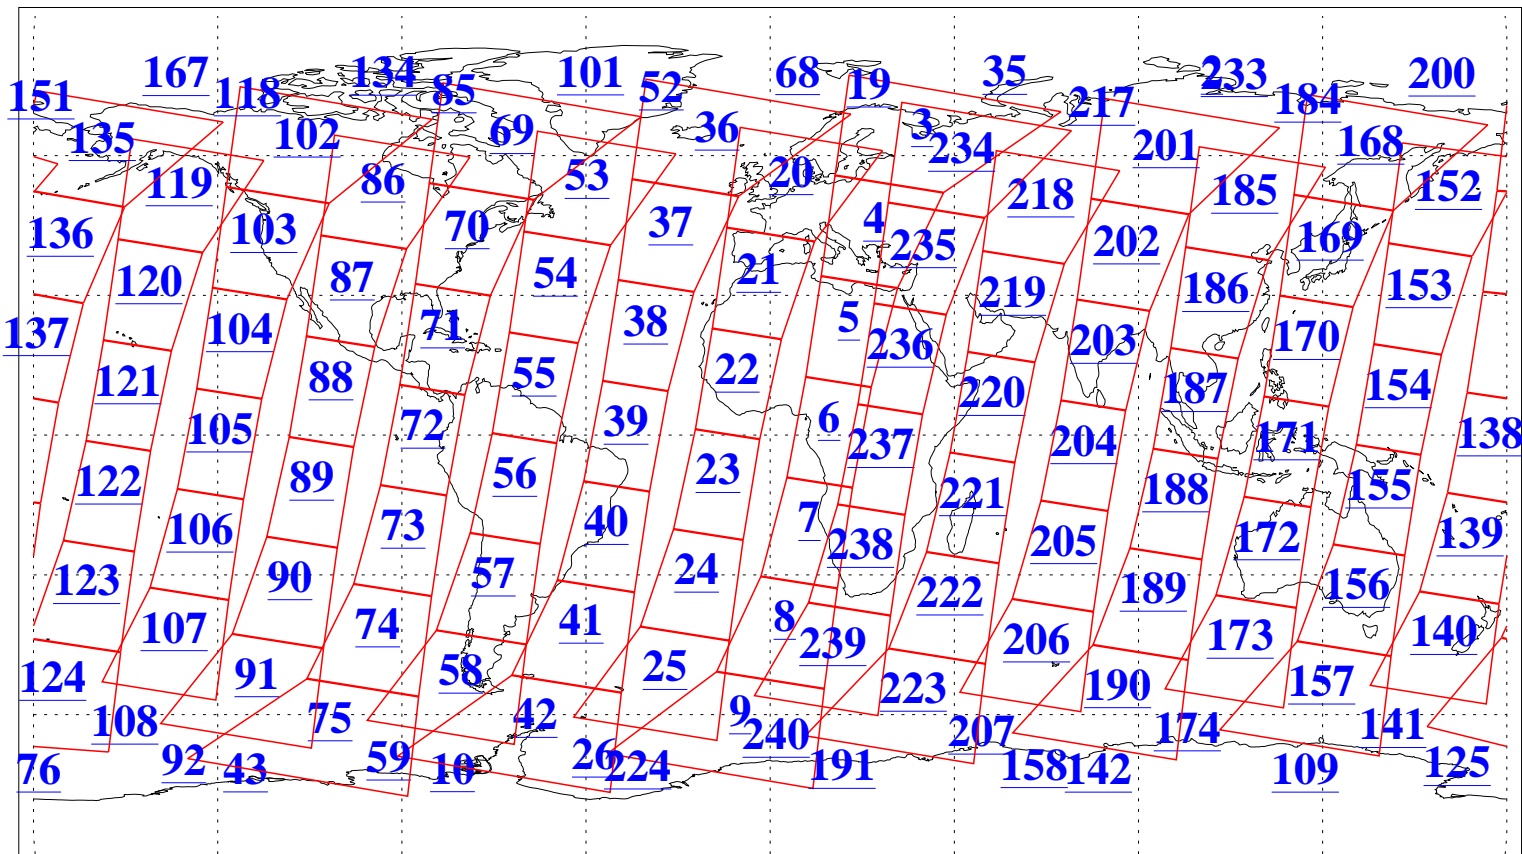

L1B Availability
 AMSU Granules: 240
 HSB Granules: 0
 AIRS Granules: 240

30 Mar 2021
 DoY 89
 Aqua Day 6905
 Granules: 1 to 120

Granules: 121 to 240

Legend: AMSU Available, HSB Available, AIRS Available

L1B Availability
AMSU Granules: 240
HSB Granules: 0
AIRS Granules: 240

30 Mar 2021
DoY 89
Aqua Day 6905

Ascending Granules

Descending Granules

Legend: AMSU Available, *HSB Available*, *AIRS Available*

L1B Availability
 AMSU Granules: 240
 HSB Granules: 0
 AIRS Granules: 240