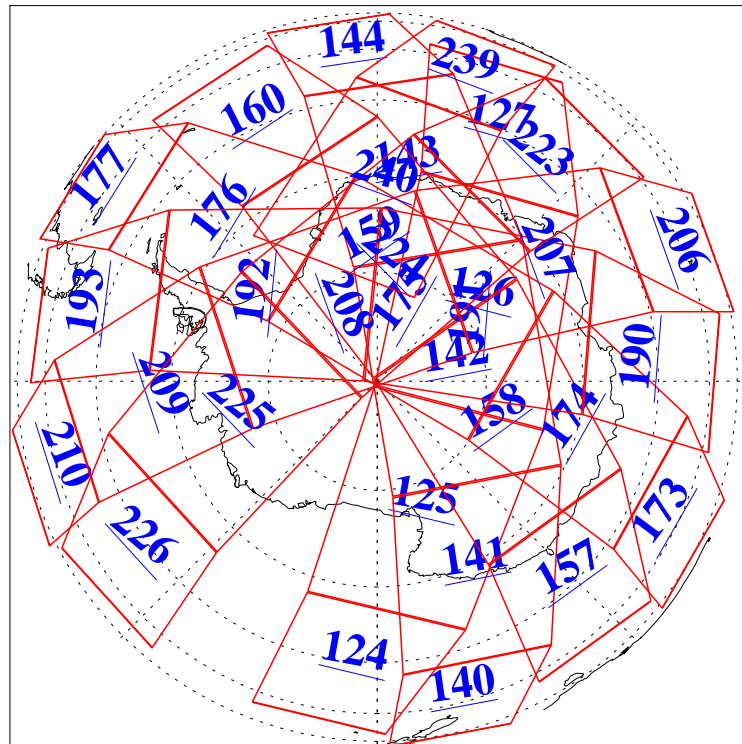

Legend: AMSU Available, HSB Available, AIRS Available