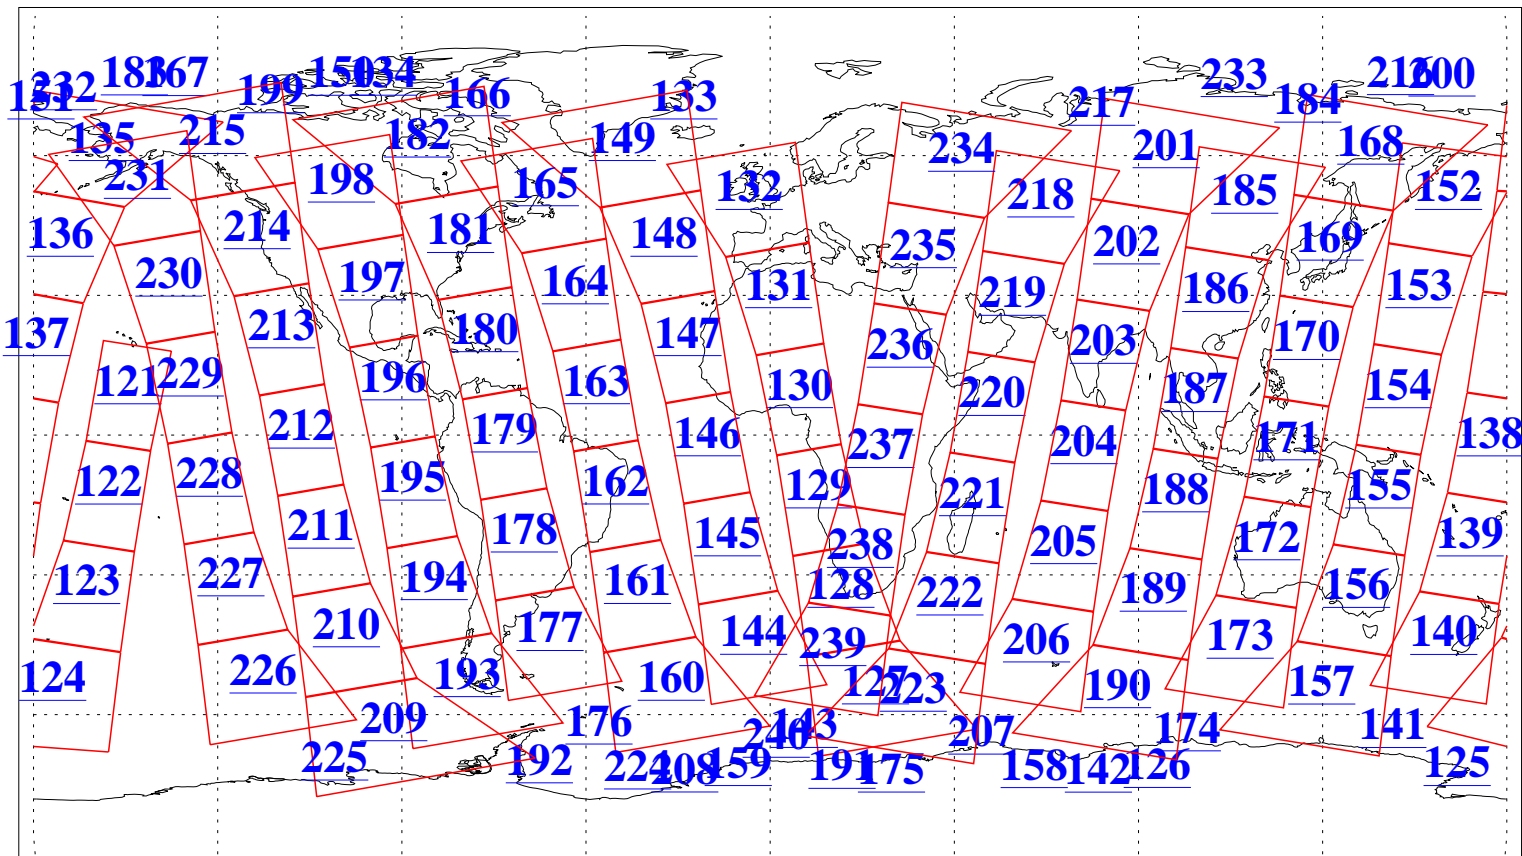

L1B Availability
 AMSU Granules: 240
 HSB Granules: 0
 AIRS Granules: 240

30 Mar 2021
 DoY 89
 Aqua Day 6905
 Granules: 1 to 120

Granules: 121 to 240

Legend: AMSU Available, HSB Available, AIRS Available

L1B Availability
AMSU Granules: 240
HSB Granules: 0
AIRS Granules: 240

30 Mar 2021
DoY 89
Aqua Day 6905

Ascending Granules

Descending Granules

Legend: AMSU Available, *HSB Available*, *AIRS Available*

L1B Availability
 AMSU Granules: 240
 HSB Granules: 0
 AIRS Granules: 240