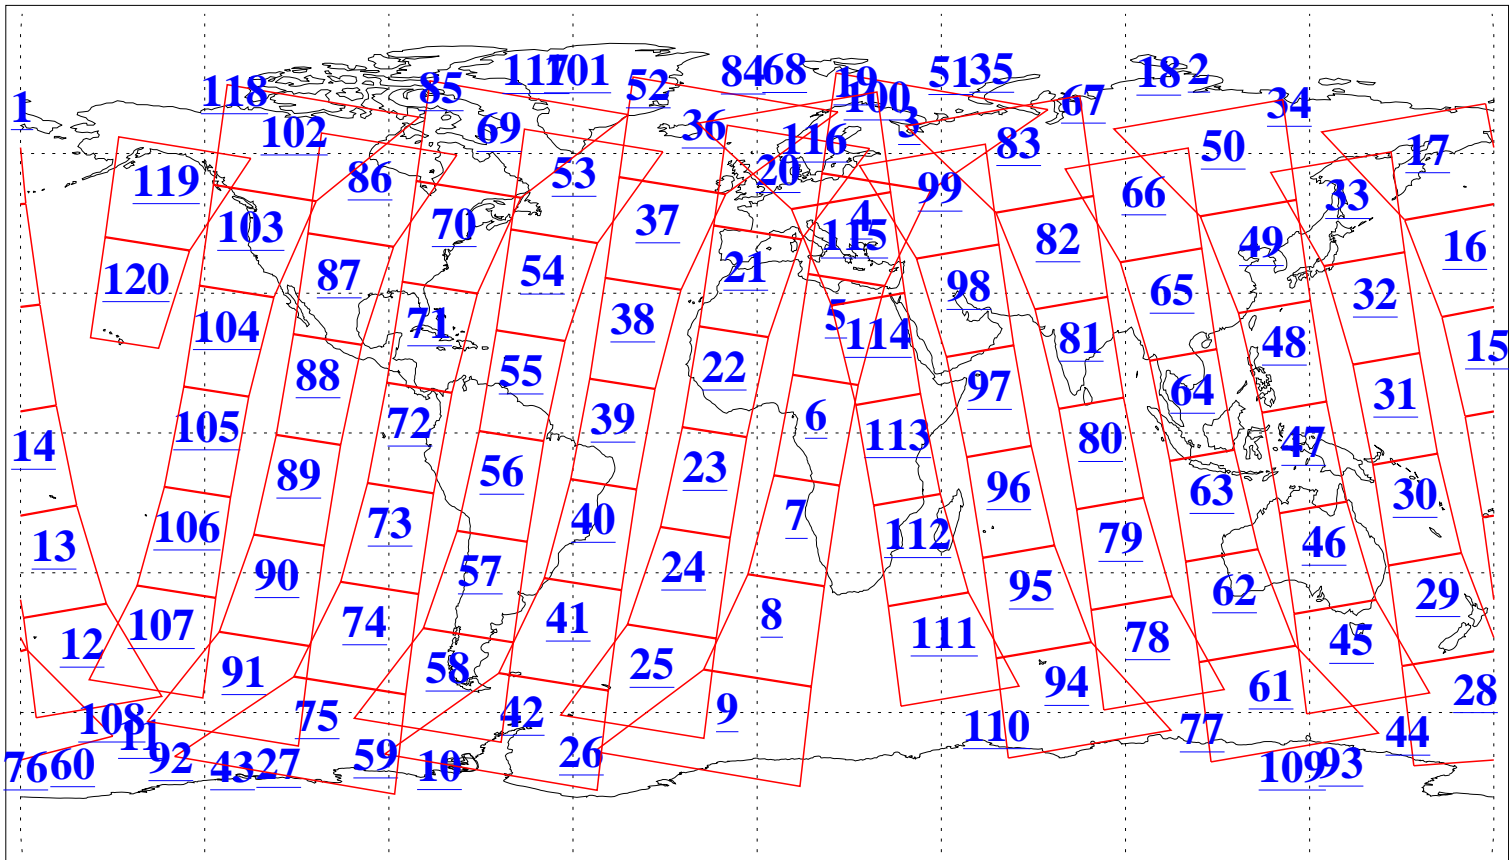

L1B Availability
 AMSU Granules: 240
 HSB Granules: 0
 AIRS Granules: 240

30 Mar 2021
 DoY 89
 Aqua Day 6905
 Granules: 1 to 120

Granules: 121 to 240

Legend: AMSU Available, HSB Available, AIRS Available

L1B Availability
AMSU Granules: 240
HSB Granules: 0
AIRS Granules: 240

30 Mar 2021
DoY 89
Aqua Day 6905

Ascending Granules

Descending Granules

Legend: AMSU Available, *HSB Available*, *AIRS Available*

L1B Availability
 AMSU Granules: 240
 HSB Granules: 0
 AIRS Granules: 240

30 Mar 2021
 DoY 89
 Aqua Day 6905

Northern Hemisphere Granules

Southern Hemisphere Granules

Legend: AMSU Available, HSB Available, AIRS Available