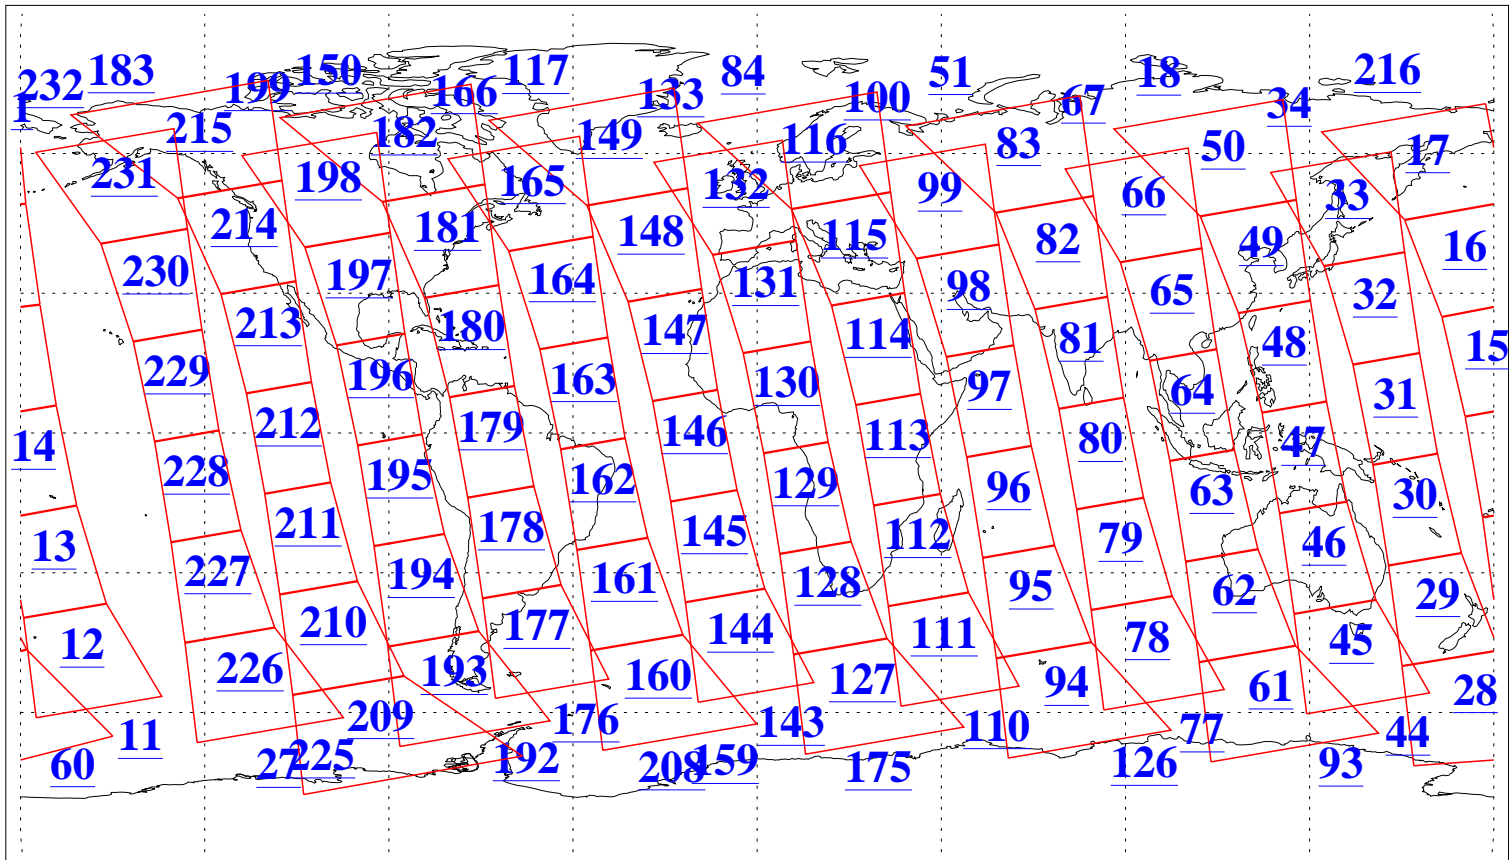

L1B Availability
 AMSU Granules: 240
 HSB Granules: 0
 AIRS Granules: 240

30 Mar 2021
 DoY 89
 Aqua Day 6905
 Granules: 1 to 120

Granules: 121 to 240

Legend: AMSU Available, HSB Available, AIRS Available

L1B Availability
AMSU Granules: 240
HSB Granules: 0
AIRS Granules: 240

30 Mar 2021
DoY 89
Aqua Day 6905

Ascending Granules

Descending Granules

Legend: AMSU Available, *HSB Available*, *AIRS Available*

L1B Availability
 AMSU Granules: 240
 HSB Granules: 0
 AIRS Granules: 240