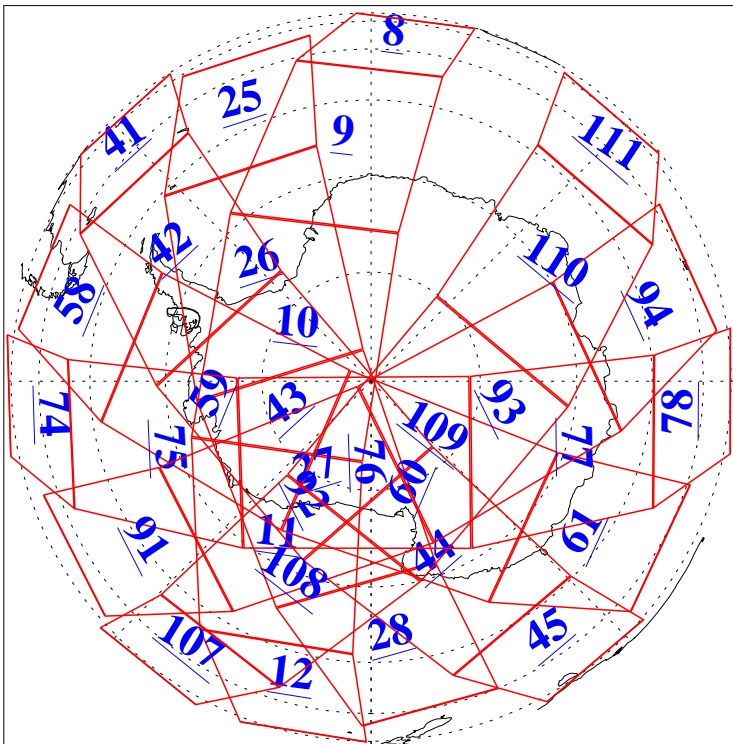

Legend: AMSU Available, HSB Available, AIRS Available