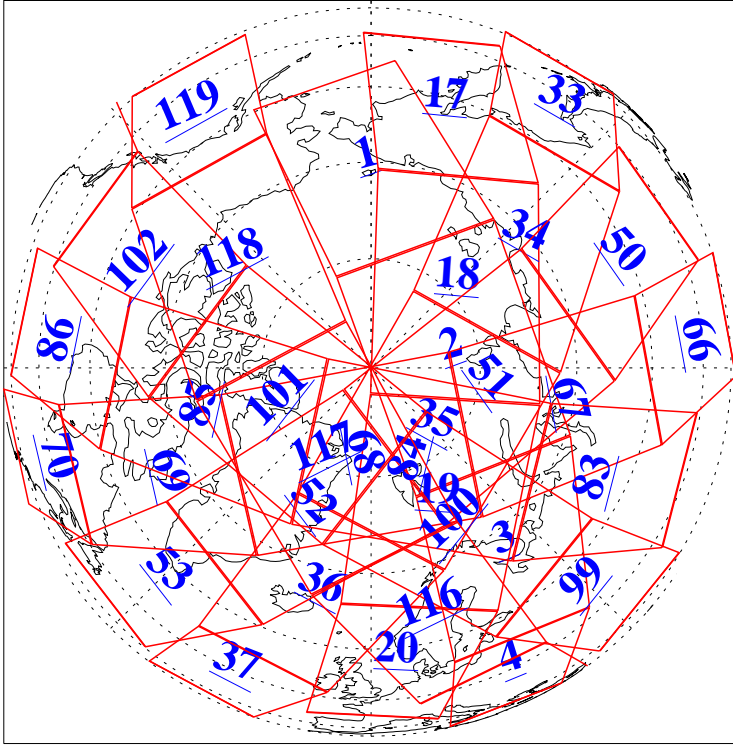

L1B Availability
AMSU Granules: 240
HSB Granules: 0
AIRS Granules: 240

30 Mar 2021
DoY 89
Aqua Day 6905

Northern Hemisphere Granules

Southern Hemisphere Granules