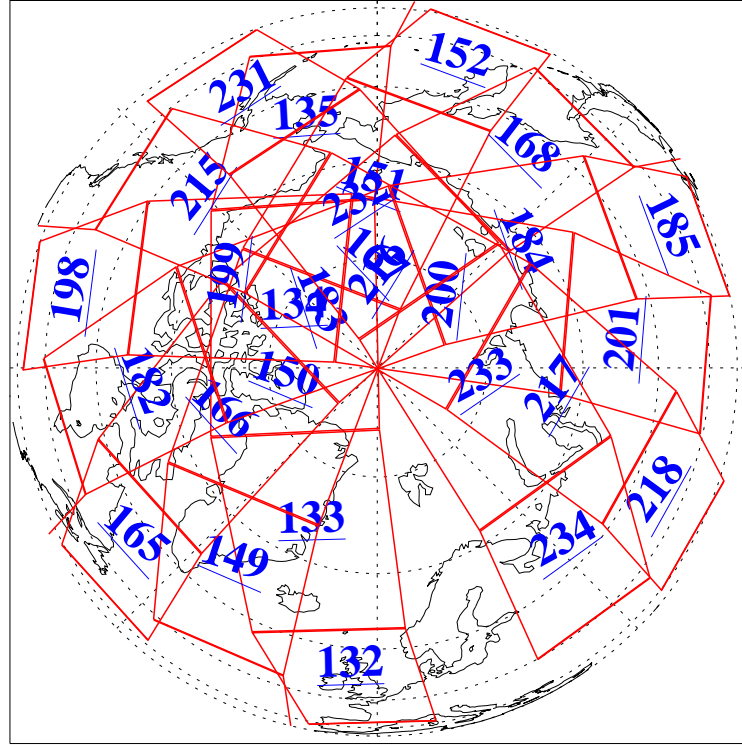

L1B Availability
AMSU Granules: 240
HSB Granules: 0
AIRS Granules: 240

30 Mar 2021
DoY 89
Aqua Day 6905

Northern Hemisphere Granules

Southern Hemisphere Granules