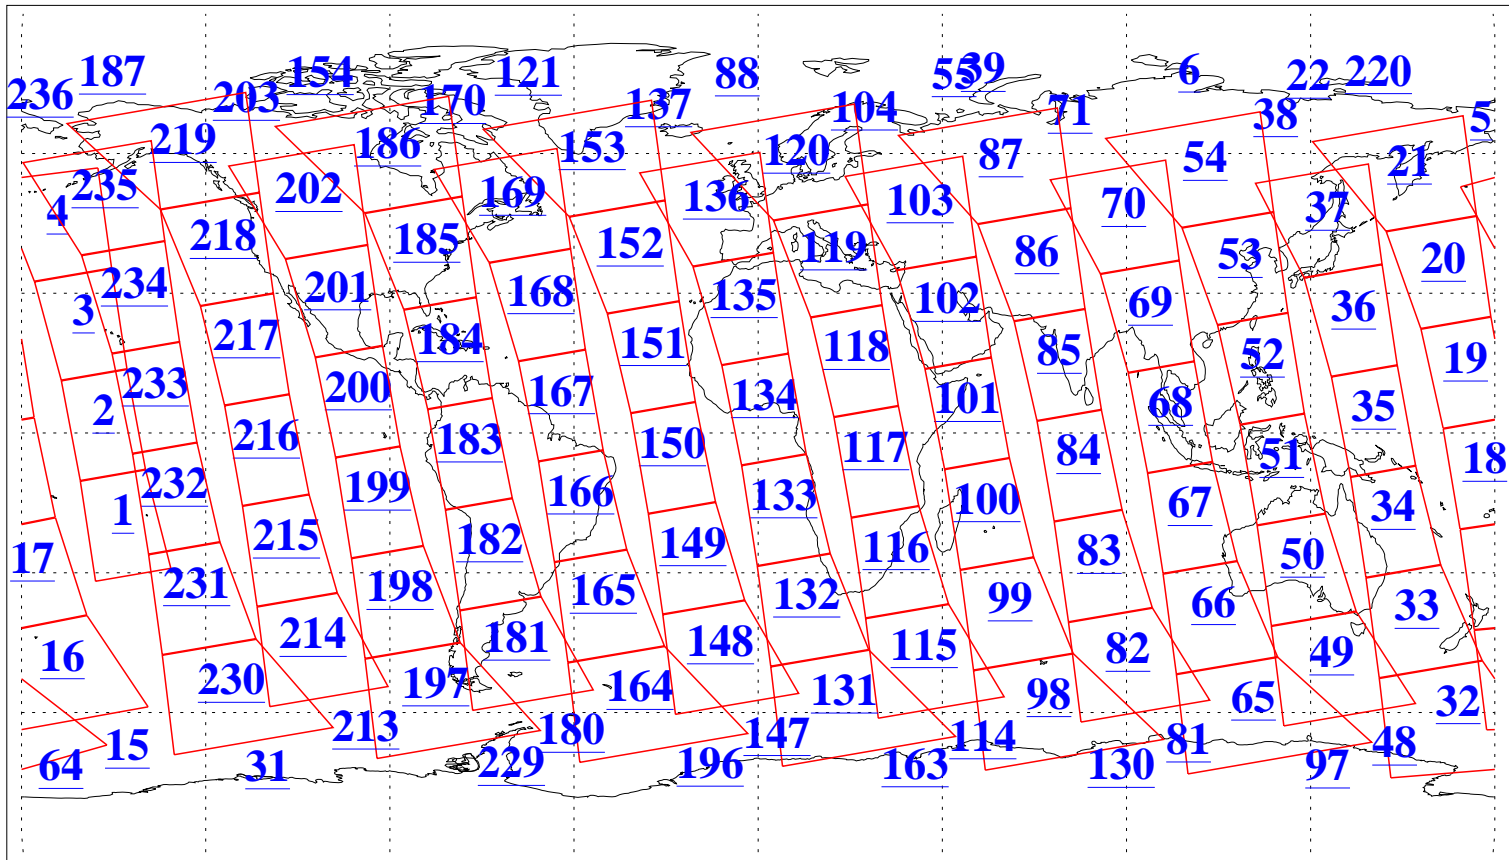

L1B Availability  
AMSU Granules: 240  
HSB Granules: 0  
AIRS Granules: 240

26 Mar 2021  
DoY 85  
Aqua Day 6901  
Granules: 1 to 120

Granules: 121 to 240

Legend: AMSU Available, *HSB Available*, *AIRS Available*

L1B Availability  
AMSU Granules: 240  
HSB Granules: 0  
AIRS Granules: 240

26 Mar 2021  
DoY 85  
Aqua Day 6901

Ascending Granules

Descending Granules

Legend: AMSU Available, *HSB Available*, *AIRS Available*

L1B Availability  
 AMSU Granules: 240  
 HSB Granules: 0  
 AIRS Granules: 240

26 Mar 2021  
 DoY 85  
 Aqua Day 6901

Northern Hemisphere Granules

Southern Hemisphere Granules

Legend: AMSU Available, HSB Available, AIRS Available