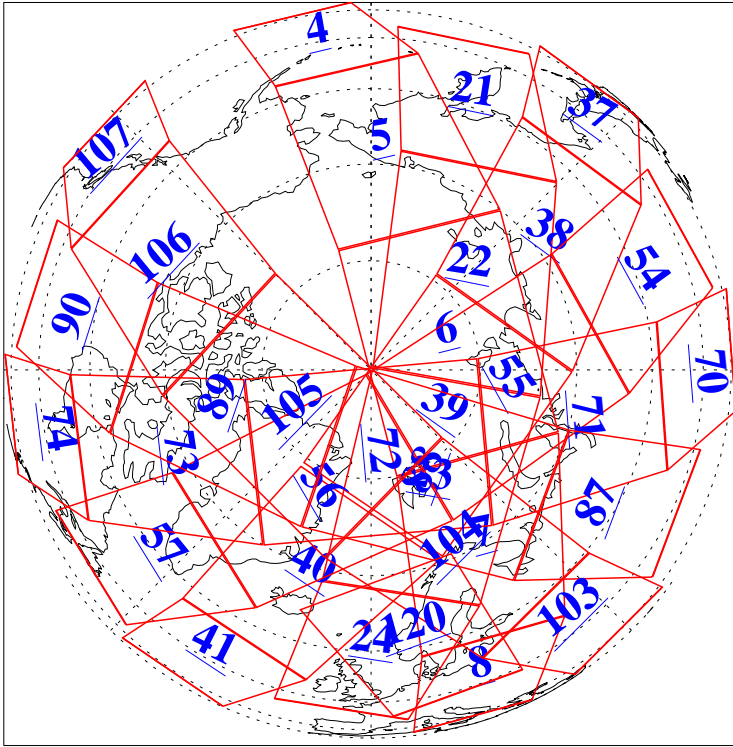

L1B Availability  
AMSU Granules: 240  
HSB Granules: 0  
AIRS Granules: 240

26 Mar 2021  
DoY 85  
Aqua Day 6901  
Granules: 1 to 120

Granules: 121 to 240

Legend: AMSU Available, *HSB Available*, *AIRS Available*

L1B Availability  
AMSU Granules: 240  
HSB Granules: 0  
AIRS Granules: 240

26 Mar 2021  
DoY 85  
Aqua Day 6901

Ascending Granules

Descending Granules

Legend: AMSU Available, *HSB Available*, *AIRS Available*

L1B Availability  
 AMSU Granules: 240  
 HSB Granules: 0  
 AIRS Granules: 240

26 Mar 2021  
 DoY 85  
 Aqua Day 6901

Northern Hemisphere Granules

Southern Hemisphere Granules

Legend: AMSU Available, HSB Available, AIRS Available