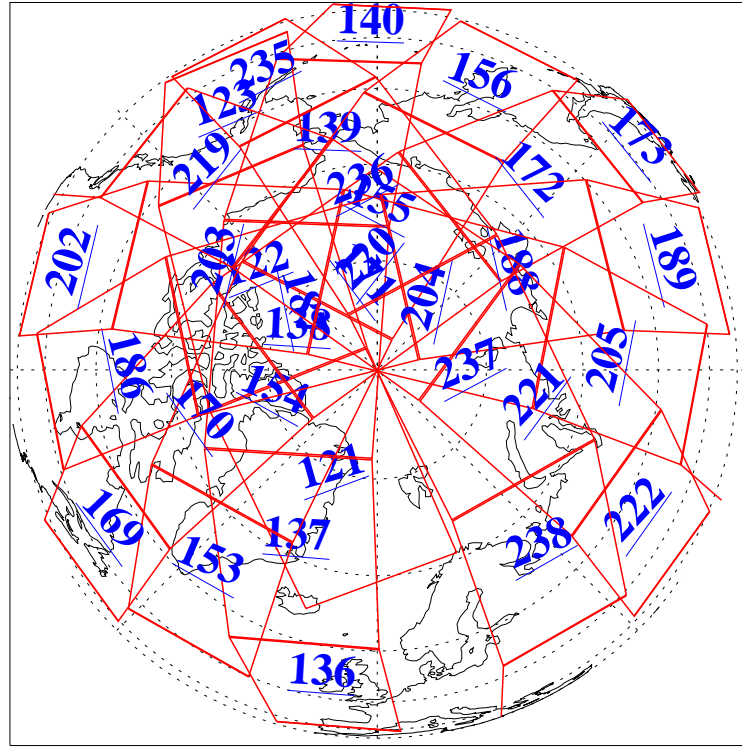

L1B Availability  
AMSU Granules: 240  
HSB Granules: 0  
AIRS Granules: 240

26 Mar 2021  
DoY 85  
Aqua Day 6901

Ascending Granules

Descending Granules

Legend: AMSU Available, *HSB Available*, *AIRS Available*

L1B Availability  
 AMSU Granules: 240  
 HSB Granules: 0  
 AIRS Granules: 240

26 Mar 2021  
 DoY 85  
 Aqua Day 6901

Northern Hemisphere Granules

Southern Hemisphere Granules

Legend: AMSU Available, HSB Available, AIRS Available