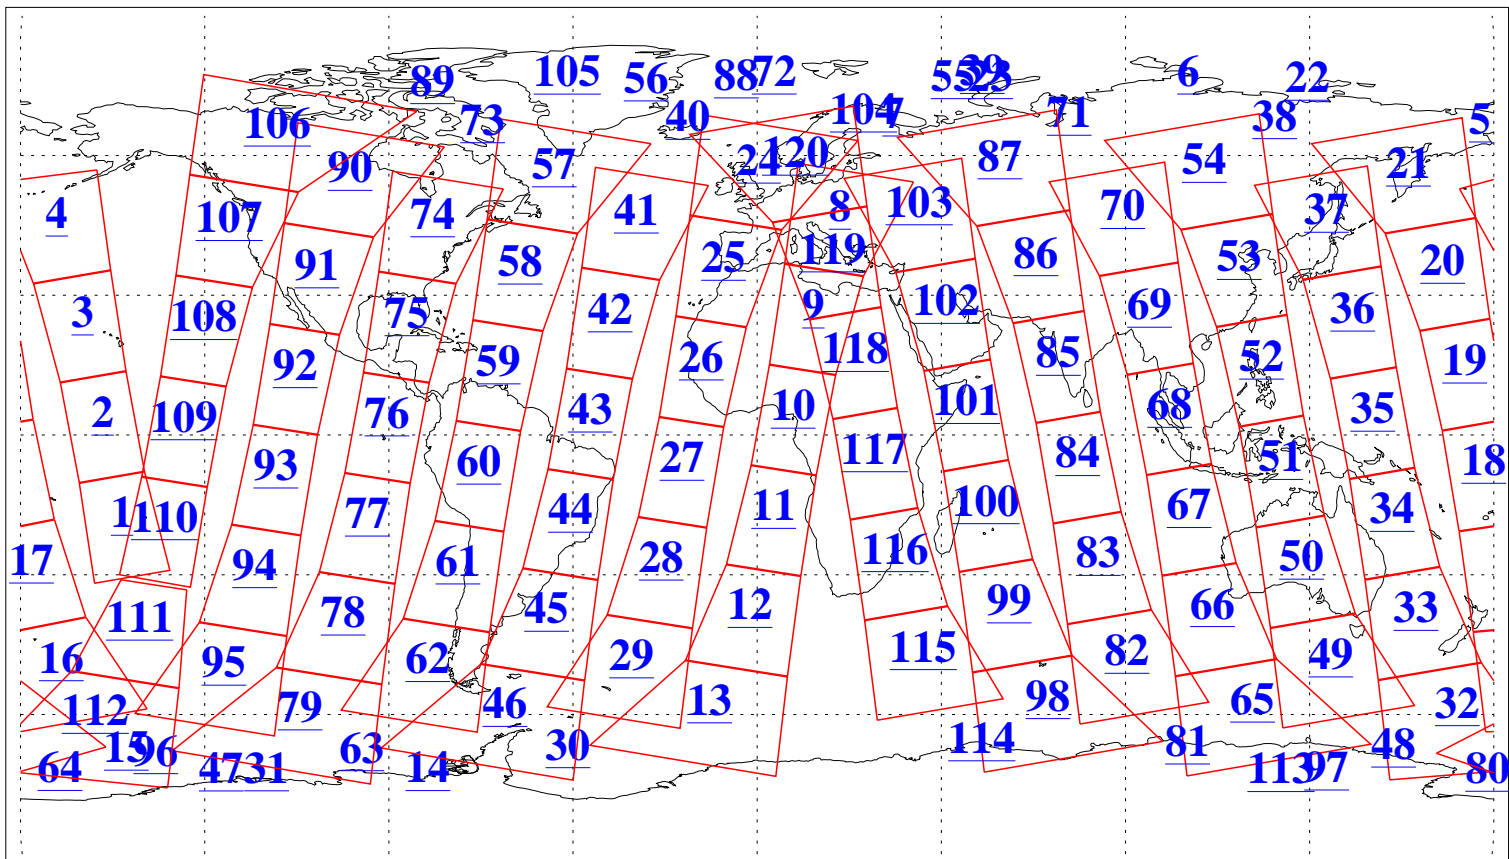

L1B Availability  
AMSU Granules: 240  
HSB Granules: 0  
AIRS Granules: 240

26 Mar 2021  
DoY 85  
Aqua Day 6901  
Granules: 1 to 120

Granules: 121 to 240

Legend: AMSU Available, *HSB Available*, *AIRS Available*

L1B Availability  
AMSU Granules: 240  
HSB Granules: 0  
AIRS Granules: 240

26 Mar 2021  
DoY 85  
Aqua Day 6901

Ascending Granules

Descending Granules

Legend: AMSU Available, *HSB Available*, *AIRS Available*

L1B Availability  
 AMSU Granules: 240  
 HSB Granules: 0  
 AIRS Granules: 240

26 Mar 2021  
 DoY 85  
 Aqua Day 6901

Northern Hemisphere Granules

Southern Hemisphere Granules

Legend: AMSU Available, HSB Available, AIRS Available