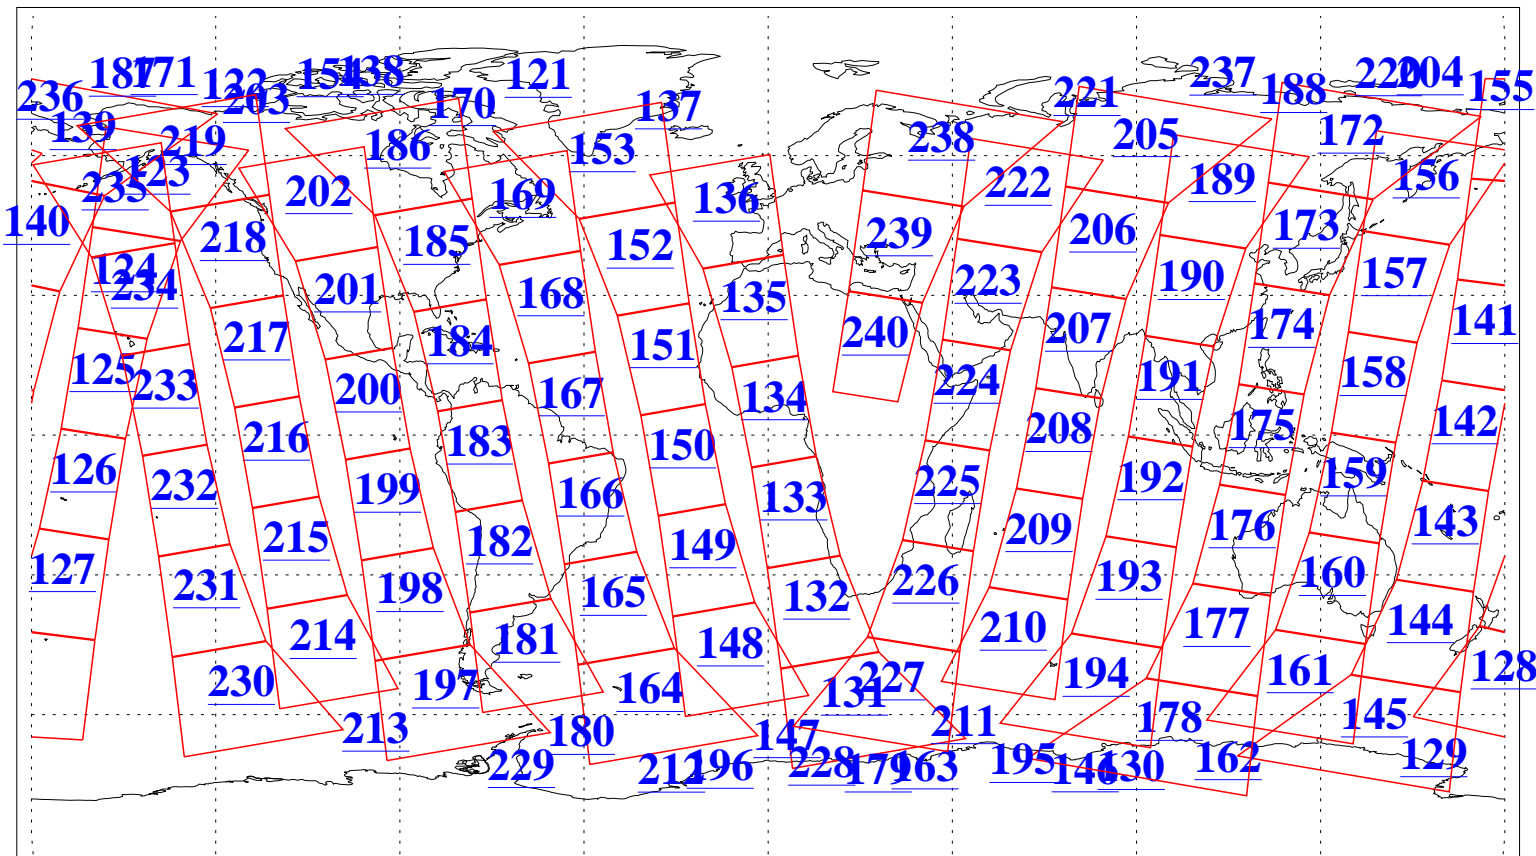

L1B Availability  
AMSU Granules: 240  
HSB Granules: 0  
AIRS Granules: 240

26 Mar 2021  
DoY 85  
Aqua Day 6901  
Granules: 1 to 120

Granules: 121 to 240

Legend: AMSU Available, *HSB Available*, *AIRS Available*

L1B Availability  
AMSU Granules: 240  
HSB Granules: 0  
AIRS Granules: 240

26 Mar 2021  
DoY 85  
Aqua Day 6901

Ascending Granules

Descending Granules

Legend: AMSU Available, *HSB Available*, *AIRS Available*

L1B Availability  
 AMSU Granules: 240  
 HSB Granules: 0  
 AIRS Granules: 240

26 Mar 2021  
 DoY 85  
 Aqua Day 6901

Northern Hemisphere Granules

Southern Hemisphere Granules

Legend: AMSU Available, HSB Available, AIRS Available