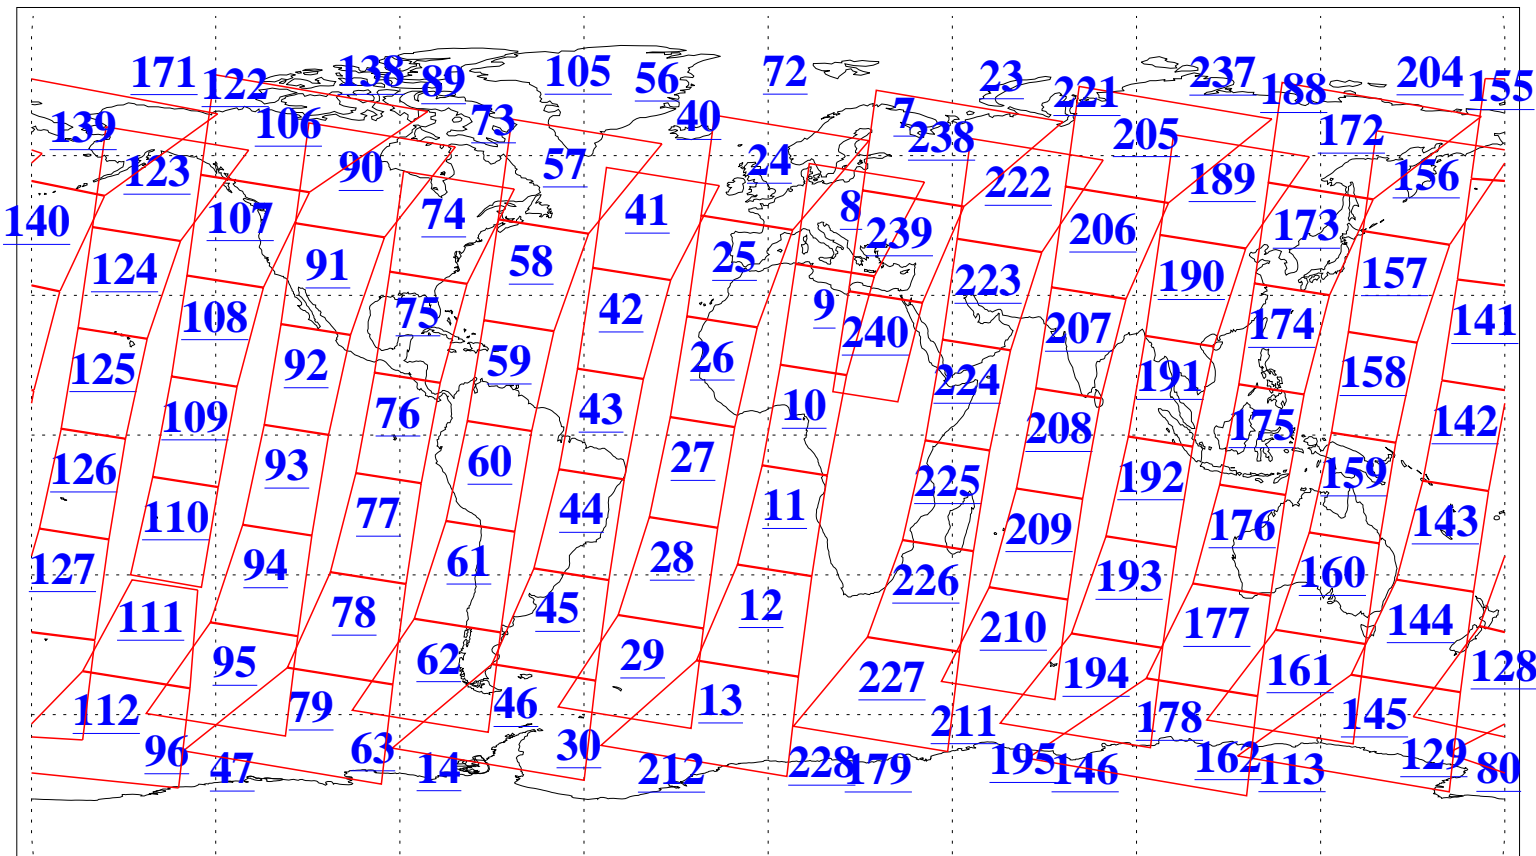

L1B Availability  
AMSU Granules: 240  
HSB Granules: 0  
AIRS Granules: 240

26 Mar 2021  
DoY 85  
Aqua Day 6901  
Granules: 1 to 120

Granules: 121 to 240

Legend: AMSU Available, *HSB Available*, *AIRS Available*

L1B Availability  
AMSU Granules: 240  
HSB Granules: 0  
AIRS Granules: 240

26 Mar 2021  
DoY 85  
Aqua Day 6901

Ascending Granules

Descending Granules

Legend: AMSU Available, *HSB Available*, *AIRS Available*

L1B Availability  
 AMSU Granules: 240  
 HSB Granules: 0  
 AIRS Granules: 240

26 Mar 2021  
 DoY 85  
 Aqua Day 6901

Northern Hemisphere Granules

Southern Hemisphere Granules

Legend: AMSU Available, HSB Available, AIRS Available