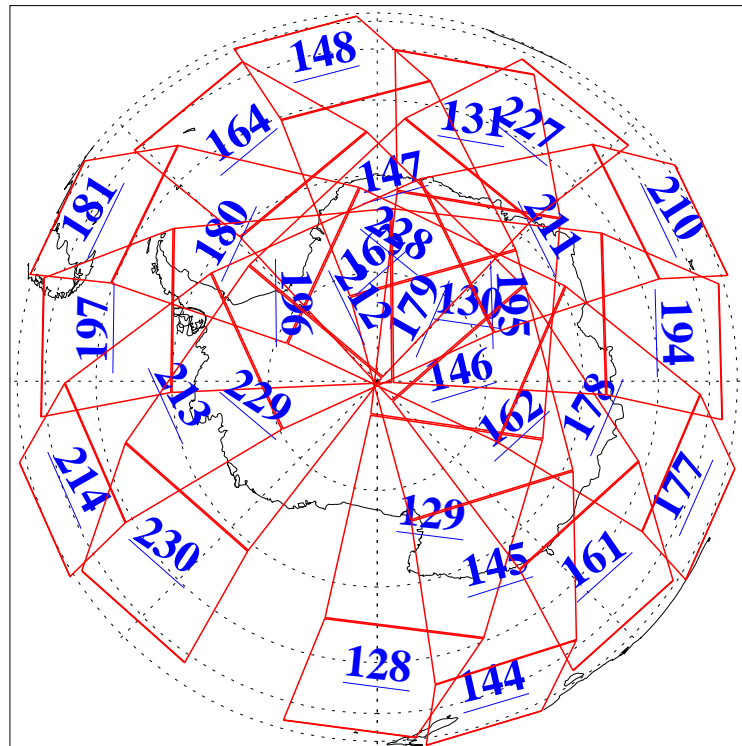

L1B Availability  
AMSU Granules: 240  
HSB Granules: 0  
AIRS Granules: 240

26 Mar 2021  
DoY 85  
Aqua Day 6901

Ascending Granules

Descending Granules

Legend: AMSU Available, *HSB Available*, *AIRS Available*

L1B Availability  
 AMSU Granules: 240  
 HSB Granules: 0  
 AIRS Granules: 240

26 Mar 2021  
 DoY 85  
 Aqua Day 6901

Northern Hemisphere Granules

Southern Hemisphere Granules

Legend: AMSU Available, HSB Available, AIRS Available