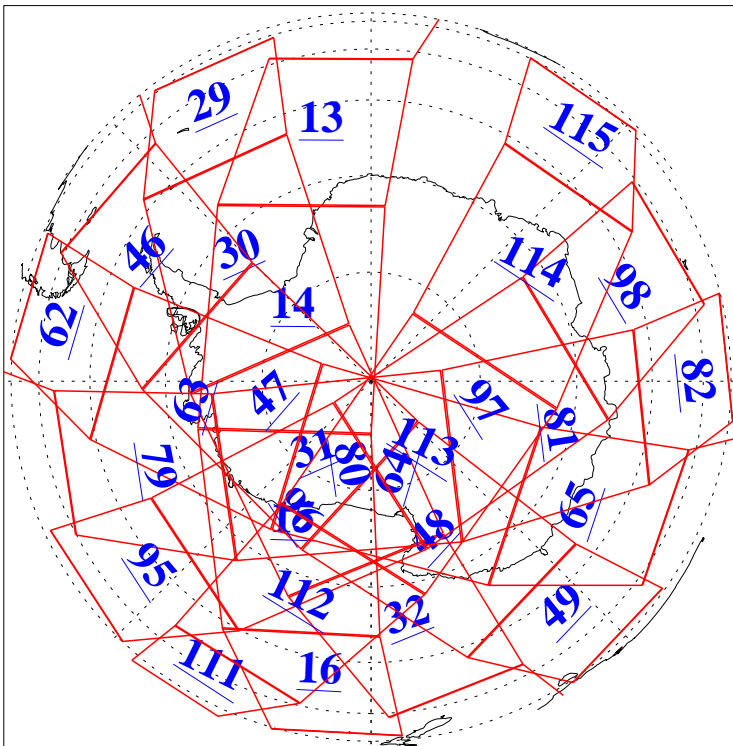

L1B Availability  
AMSU Granules: 240  
HSB Granules: 0  
AIRS Granules: 240

26 Mar 2021  
DoY 85  
Aqua Day 6901  
Granules: 1 to 120

Granules: 121 to 240

Legend: AMSU Available, *HSB Available*, *AIRS Available*

L1B Availability  
AMSU Granules: 240  
HSB Granules: 0  
AIRS Granules: 240

26 Mar 2021  
DoY 85  
Aqua Day 6901

Ascending Granules

Descending Granules

Legend: AMSU Available, *HSB Available*, *AIRS Available*

L1B Availability  
 AMSU Granules: 240  
 HSB Granules: 0  
 AIRS Granules: 240

26 Mar 2021  
 DoY 85  
 Aqua Day 6901

Northern Hemisphere Granules

Southern Hemisphere Granules

Legend: AMSU Available, HSB Available, AIRS Available