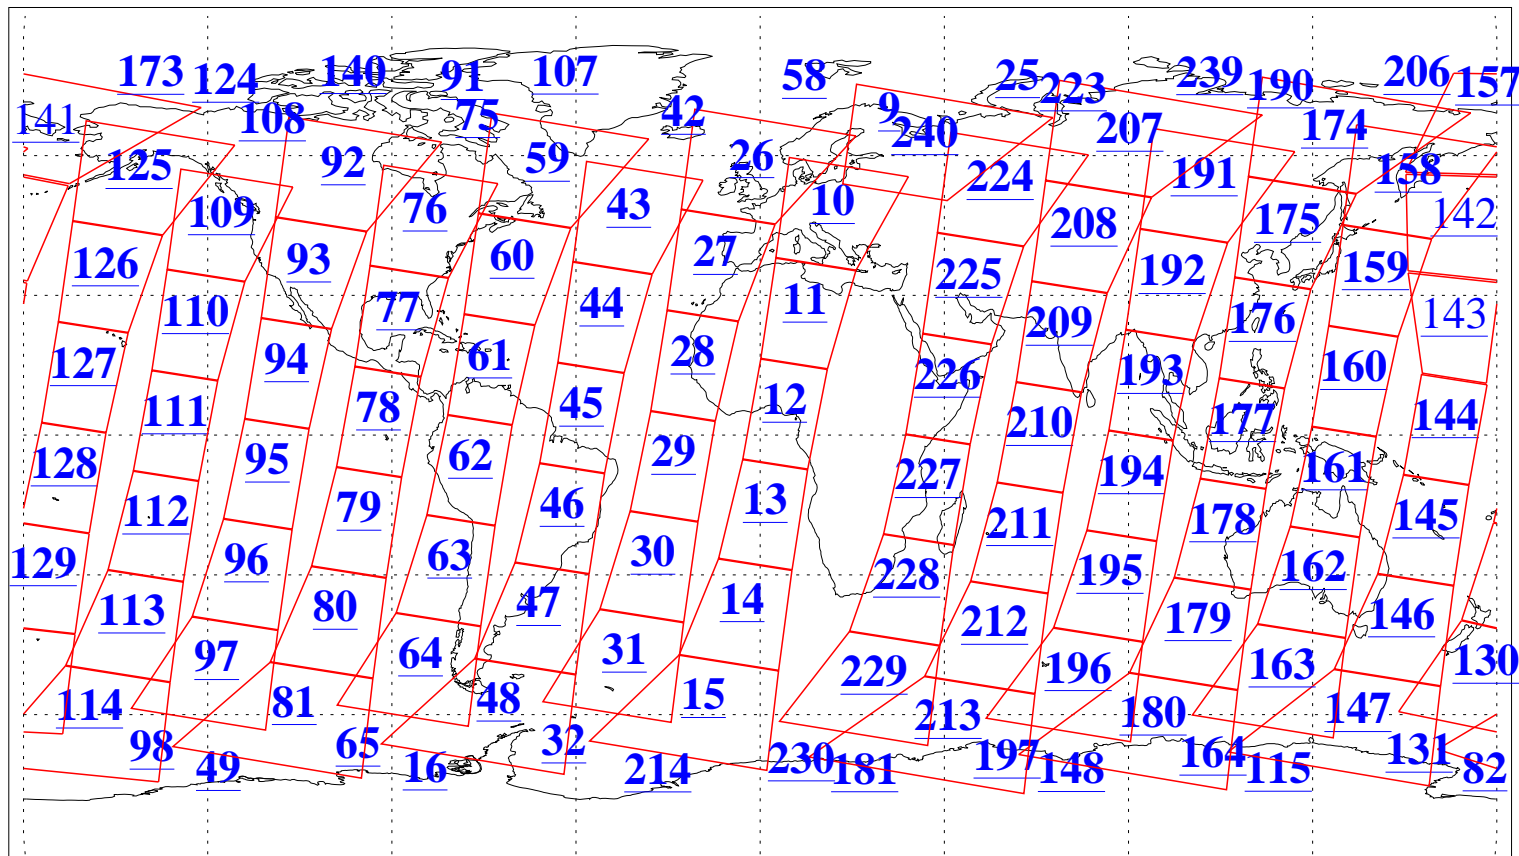

L1B Availability
AMSU Granules: 240
HSB Granules: 0
AIRS Granules: 237

24 Mar 2021
DoY 83
Aqua Day 6899
Granules: 1 to 120

Granules: 121 to 240

Legend: AMSU Available, HSB Available, AIRS Available

L1B Availability
 AMSU Granules: 240
 HSB Granules: 0
 AIRS Granules: 237

24 Mar 2021
 DoY 83
 Aqua Day 6899

Ascending Granules

Descending Granules

Legend: AMSU Available, *HSB Available*, *AIRS Available*

L1B Availability
 AMSU Granules: 240
 HSB Granules: 0
 AIRS Granules: 237

24 Mar 2021
 DoY 83
 Aqua Day 6899

Northern Hemisphere Granules

Southern Hemisphere Granules

Legend: AMSU Available, HSB Available, **AIRS Available**