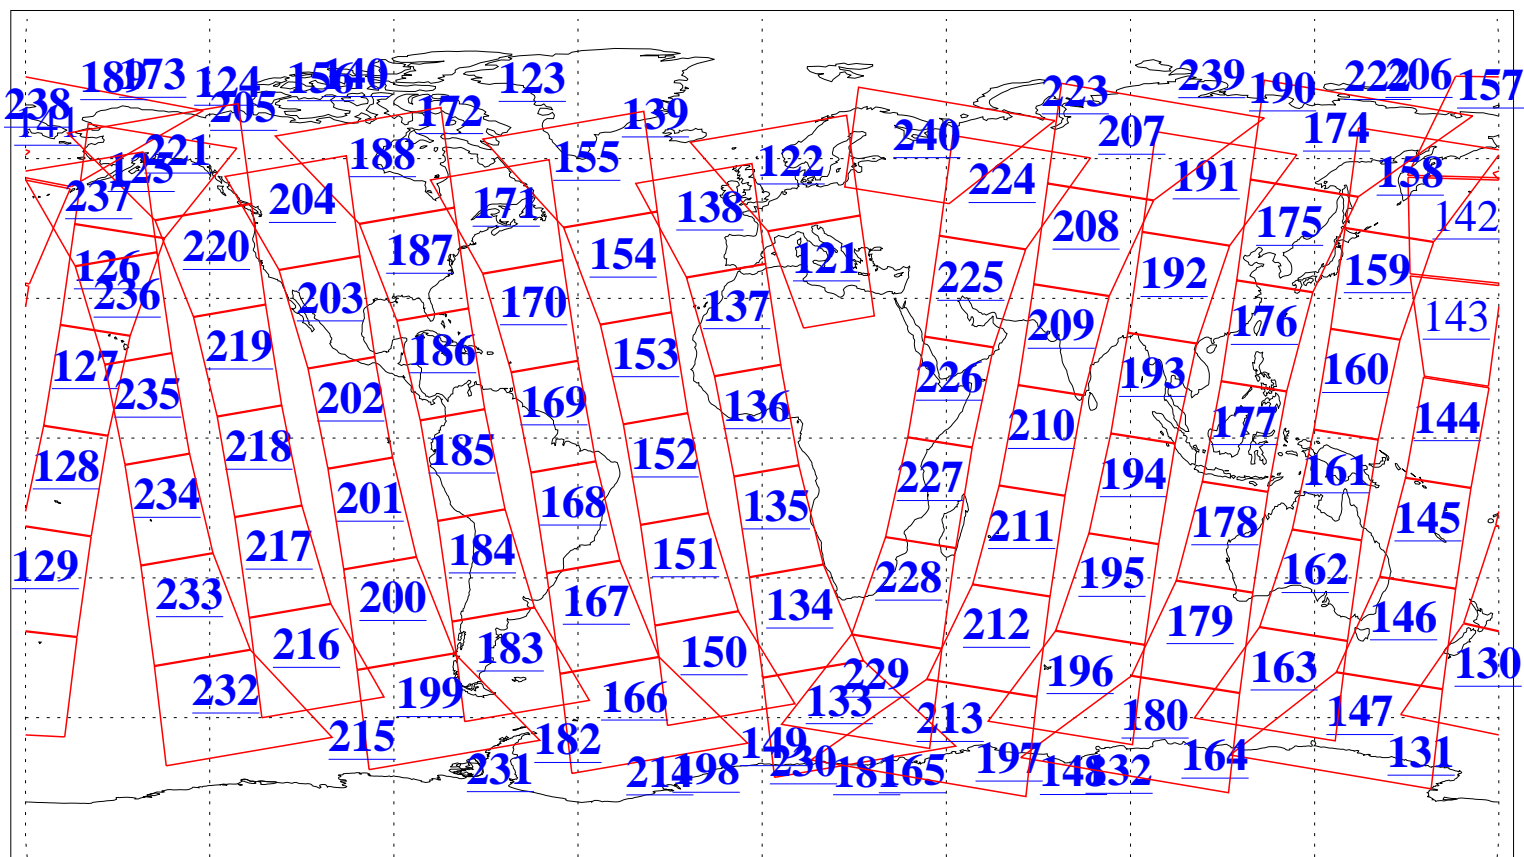

L1B Availability
AMSU Granules: 240
HSB Granules: 0
AIRS Granules: 237

24 Mar 2021
DoY 83
Aqua Day 6899
Granules: 1 to 120

Granules: 121 to 240

Legend: AMSU Available, HSB Available, AIRS Available

L1B Availability
 AMSU Granules: 240
 HSB Granules: 0
 AIRS Granules: 237

24 Mar 2021
 DoY 83
 Aqua Day 6899

Ascending Granules

Descending Granules

Legend: AMSU Available, *HSB Available*, *AIRS Available*

L1B Availability
 AMSU Granules: 240
 HSB Granules: 0
 AIRS Granules: 237

24 Mar 2021
 DoY 83
 Aqua Day 6899

Northern Hemisphere Granules

Southern Hemisphere Granules

Legend: AMSU Available, HSB Available, **AIRS Available**