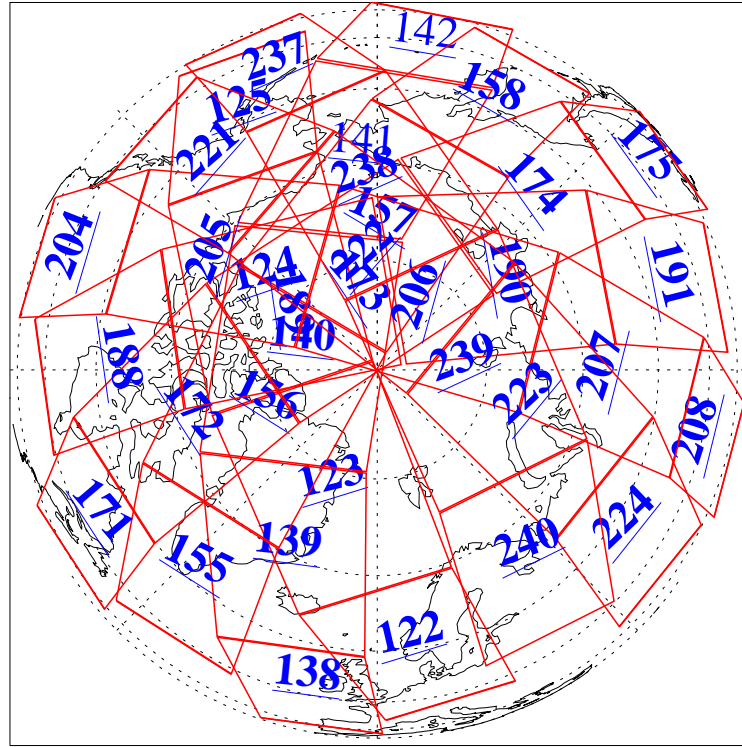

24 Mar 2021
 DoY 83
 Aqua Day 6899

Ascending Granules

Descending Granules

Legend: AMSU Available, *HSB Available*, *AIRS Available*

L1B Availability
 AMSU Granules: 240
 HSB Granules: 0
 AIRS Granules: 237

24 Mar 2021
 DoY 83
 Aqua Day 6899

Northern Hemisphere Granules

Southern Hemisphere Granules

Legend: AMSU Available, HSB Available, **AIRS Available**