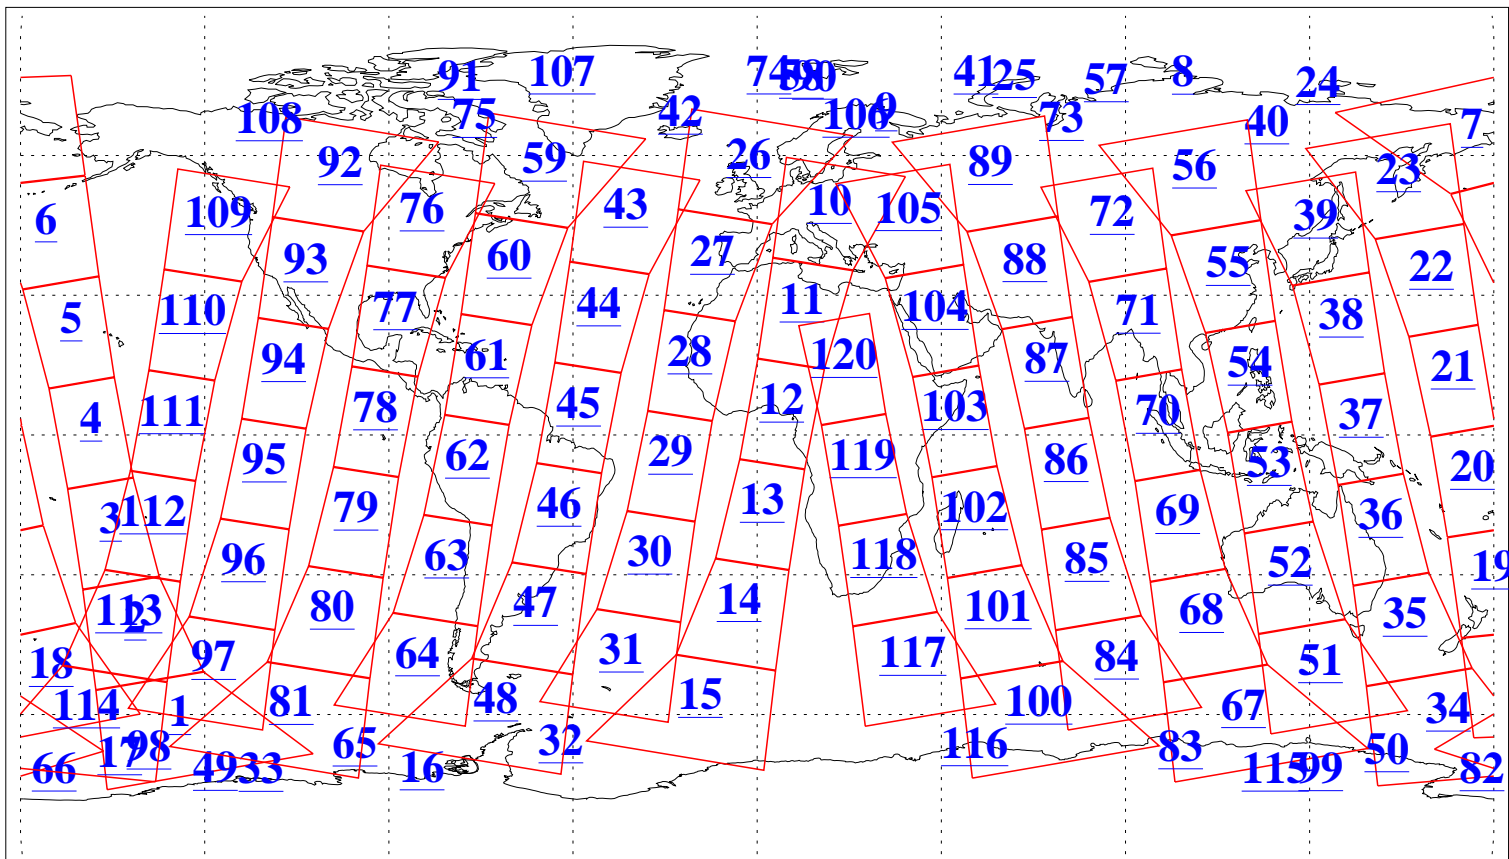

L1B Availability
AMSU Granules: 240
HSB Granules: 0
AIRS Granules: 237

24 Mar 2021
DoY 83
Aqua Day 6899
Granules: 1 to 120

Granules: 121 to 240

Legend: AMSU Available, HSB Available, AIRS Available

L1B Availability
 AMSU Granules: 240
 HSB Granules: 0
 AIRS Granules: 237

24 Mar 2021
 DoY 83
 Aqua Day 6899

Ascending Granules

Descending Granules

Legend: AMSU Available, *HSB Available*, *AIRS Available*

L1B Availability
 AMSU Granules: 240
 HSB Granules: 0
 AIRS Granules: 237

24 Mar 2021
 DoY 83
 Aqua Day 6899

Northern Hemisphere Granules

Southern Hemisphere Granules

Legend: AMSU Available, HSB Available, **AIRS Available**