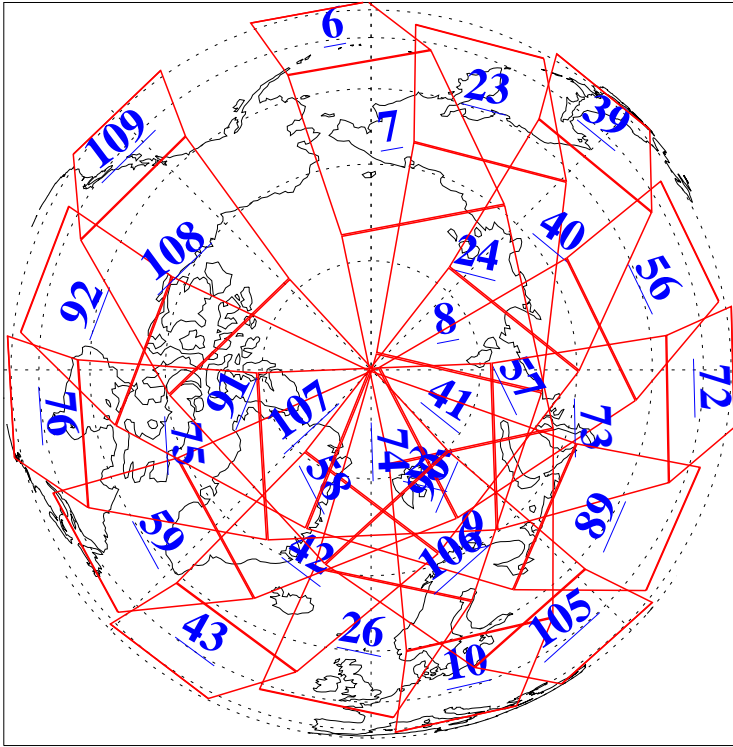

L1B Availability
AMSU Granules: 240
HSB Granules: 0
AIRS Granules: 237

24 Mar 2021
DoY 83
Aqua Day 6899
Granules: 1 to 120

Granules: 121 to 240

Legend: AMSU Available, HSB Available, AIRS Available

L1B Availability
 AMSU Granules: 240
 HSB Granules: 0
 AIRS Granules: 237

24 Mar 2021
 DoY 83
 Aqua Day 6899

Ascending Granules

Descending Granules

Legend: AMSU Available, *HSB Available*, *AIRS Available*

L1B Availability
 AMSU Granules: 240
 HSB Granules: 0
 AIRS Granules: 237

24 Mar 2021
 DoY 83
 Aqua Day 6899

Northern Hemisphere Granules

Southern Hemisphere Granules

Legend: AMSU Available, HSB Available, **AIRS Available**