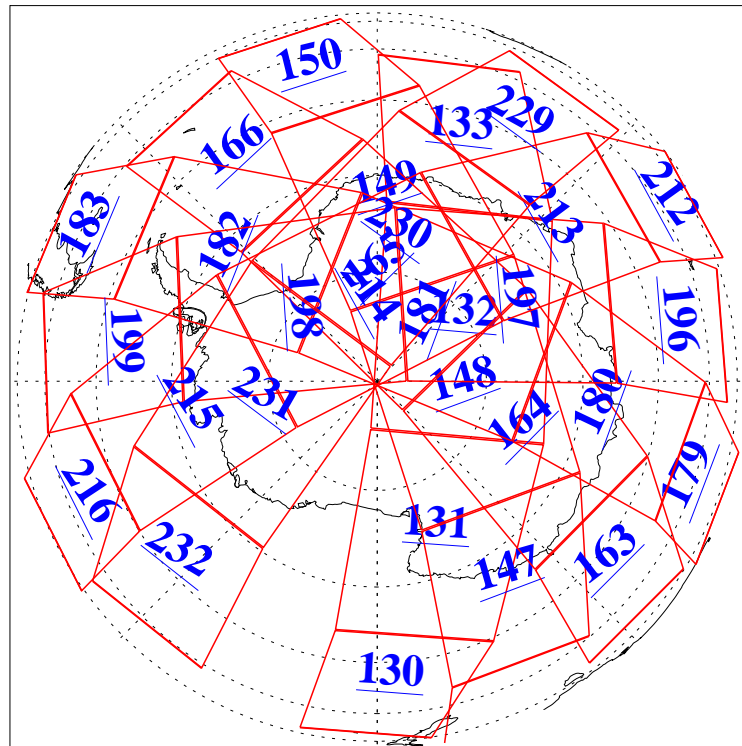

24 Mar 2021
 DoY 83
 Aqua Day 6899

Ascending Granules

Descending Granules

Legend: AMSU Available, *HSB Available*, *AIRS Available*

L1B Availability
 AMSU Granules: 240
 HSB Granules: 0
 AIRS Granules: 237

24 Mar 2021
 DoY 83
 Aqua Day 6899

Northern Hemisphere Granules

Southern Hemisphere Granules

Legend: AMSU Available, HSB Available, **AIRS Available**