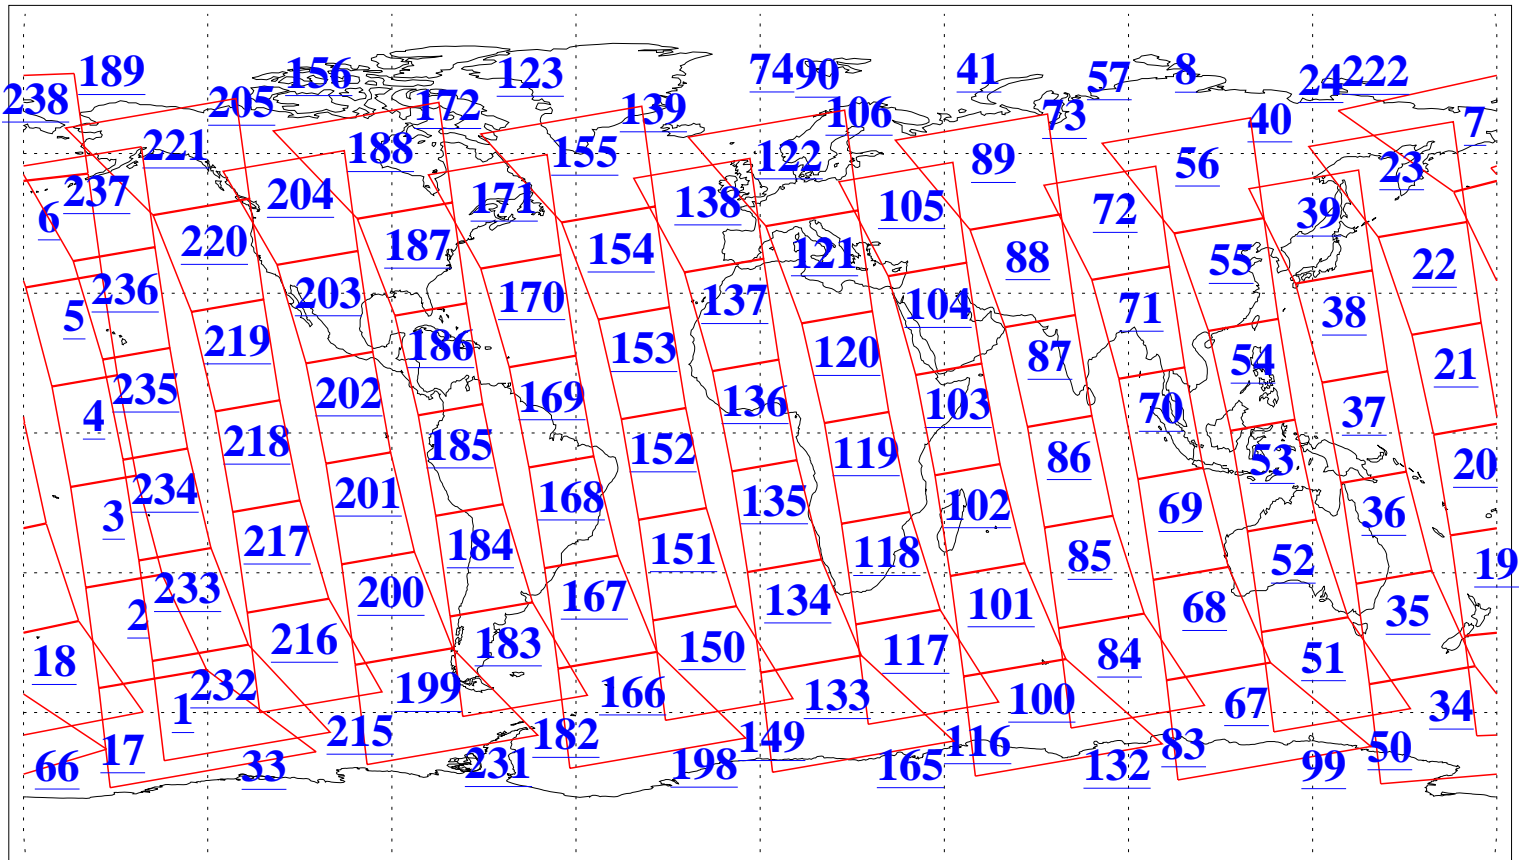

L1B Availability
AMSU Granules: 240
HSB Granules: 0
AIRS Granules: 237

24 Mar 2021
DoY 83
Aqua Day 6899
Granules: 1 to 120

Granules: 121 to 240

Legend: AMSU Available, HSB Available, AIRS Available

L1B Availability
 AMSU Granules: 240
 HSB Granules: 0
 AIRS Granules: 237

24 Mar 2021
 DoY 83
 Aqua Day 6899

Ascending Granules

Descending Granules

Legend: AMSU Available, *HSB Available*, *AIRS Available*

L1B Availability
 AMSU Granules: 240
 HSB Granules: 0
 AIRS Granules: 237

24 Mar 2021
 DoY 83
 Aqua Day 6899

Northern Hemisphere Granules

Southern Hemisphere Granules

Legend: AMSU Available, HSB Available, **AIRS Available**