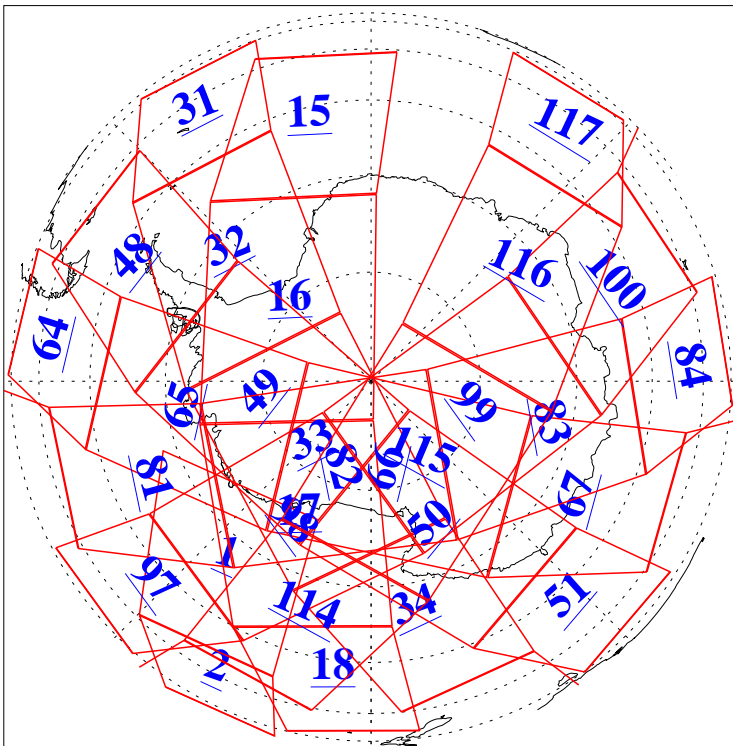

L1B Availability
AMSU Granules: 240
HSB Granules: 0
AIRS Granules: 237

24 Mar 2021
DoY 83
Aqua Day 6899
Granules: 1 to 120

Granules: 121 to 240

Legend: AMSU Available, HSB Available, AIRS Available

L1B Availability
 AMSU Granules: 240
 HSB Granules: 0
 AIRS Granules: 237

24 Mar 2021
 DoY 83
 Aqua Day 6899

Ascending Granules

Descending Granules

Legend: AMSU Available, *HSB Available*, *AIRS Available*

L1B Availability
 AMSU Granules: 240
 HSB Granules: 0
 AIRS Granules: 237

24 Mar 2021
 DoY 83
 Aqua Day 6899

Northern Hemisphere Granules

Southern Hemisphere Granules

Legend: AMSU Available, HSB Available, **AIRS Available**