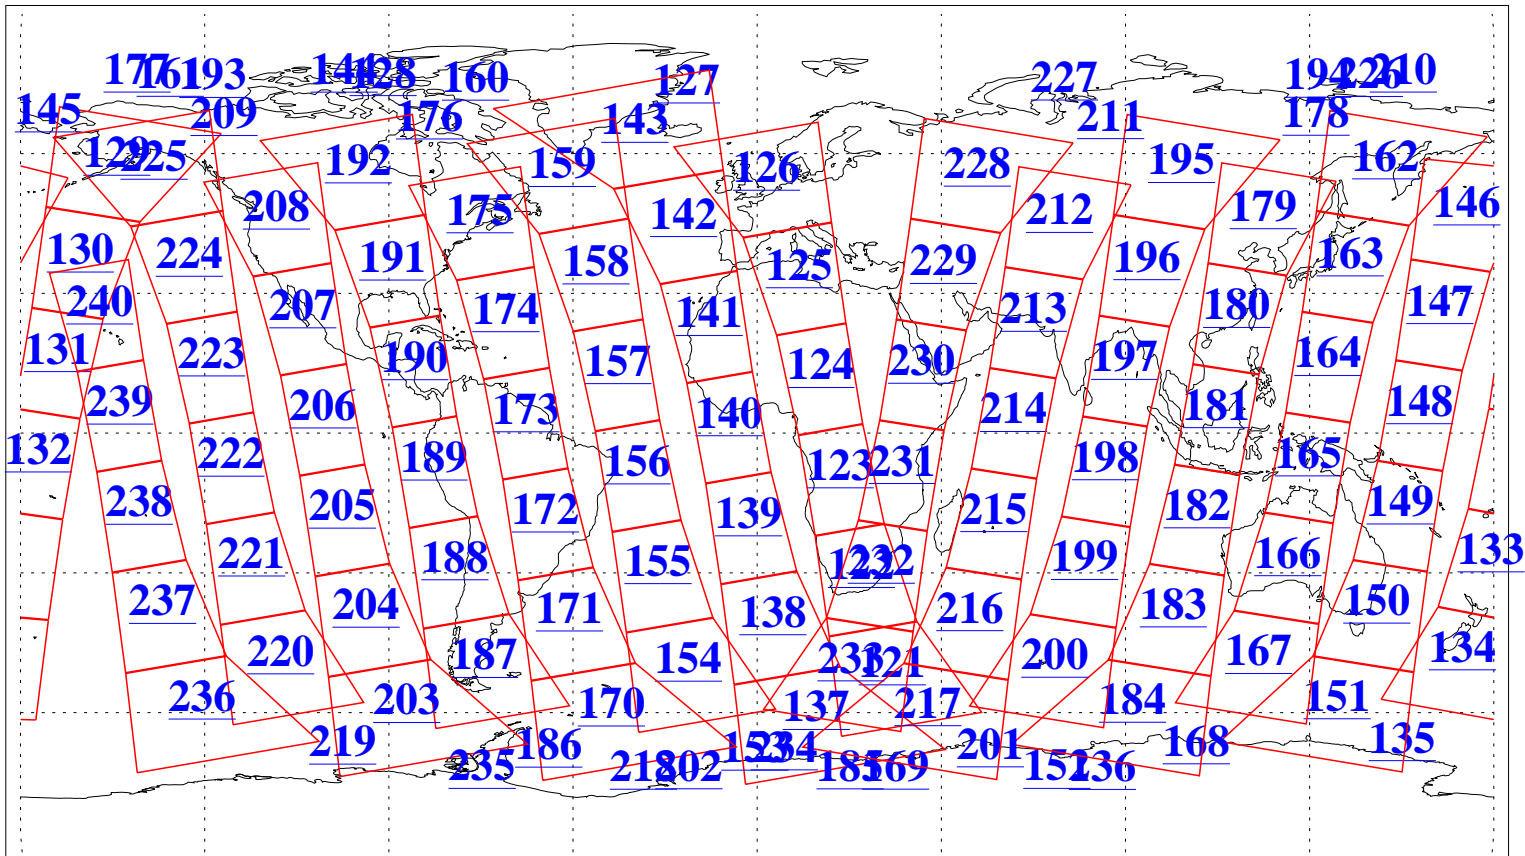

L1B Availability
 AMSU Granules: 240
 HSB Granules: 0
 AIRS Granules: 240

20 Mar 2021
 DoY 79
 Aqua Day 6895
 Granules: 1 to 120

Granules: 121 to 240

Legend: AMSU Available, *HSB Available*, *AIRS Available*

L1B Availability
 AMSU Granules: 240
 HSB Granules: 0
 AIRS Granules: 240

20 Mar 2021
 DoY 79
 Aqua Day 6895

Ascending Granules

Descending Granules

Legend: AMSU Available, *HSB Available*, *AIRS Available*

L1B Availability
 AMSU Granules: 240
 HSB Granules: 0
 AIRS Granules: 240

20 Mar 2021
 DoY 79
 Aqua Day 6895

Northern Hemisphere Granules

Southern Hemisphere Granules

Legend: AMSU Available, **AIRS Available**, HSB Available