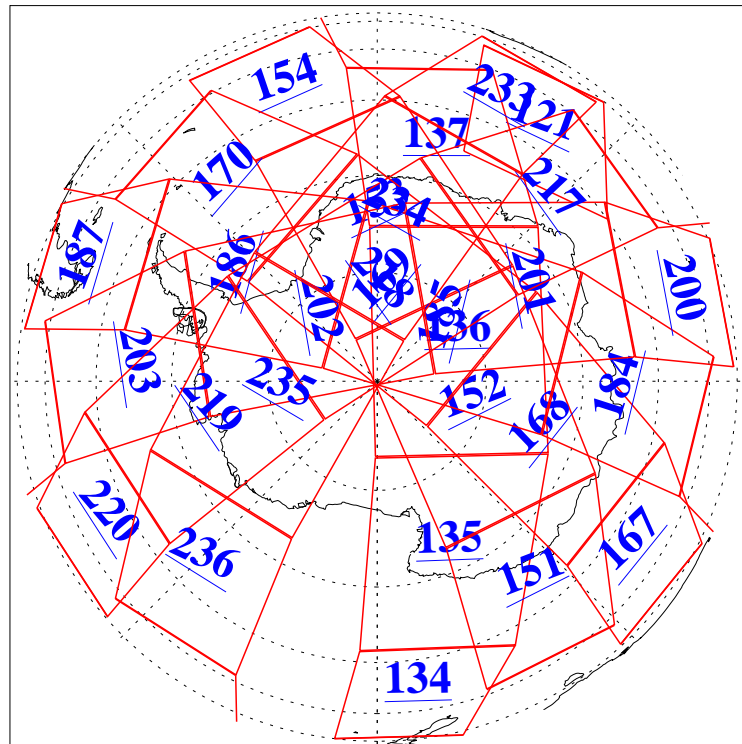

L1B Availability
 AMSU Granules: 240
 HSB Granules: 0
 AIRS Granules: 240

20 Mar 2021
 DoY 79
 Aqua Day 6895
 Granules: 1 to 120

Granules: 121 to 240

Legend: AMSU Available, *HSB Available*, *AIRS Available*

L1B Availability
 AMSU Granules: 240
 HSB Granules: 0
 AIRS Granules: 240

20 Mar 2021
 DoY 79
 Aqua Day 6895

Ascending Granules

Descending Granules

Legend: AMSU Available, *HSB Available*, *AIRS Available*

L1B Availability
 AMSU Granules: 240
 HSB Granules: 0
 AIRS Granules: 240

20 Mar 2021
 DoY 79
 Aqua Day 6895

Northern Hemisphere Granules

Southern Hemisphere Granules

Legend: AMSU Available, **AIRS Available**, HSB Available