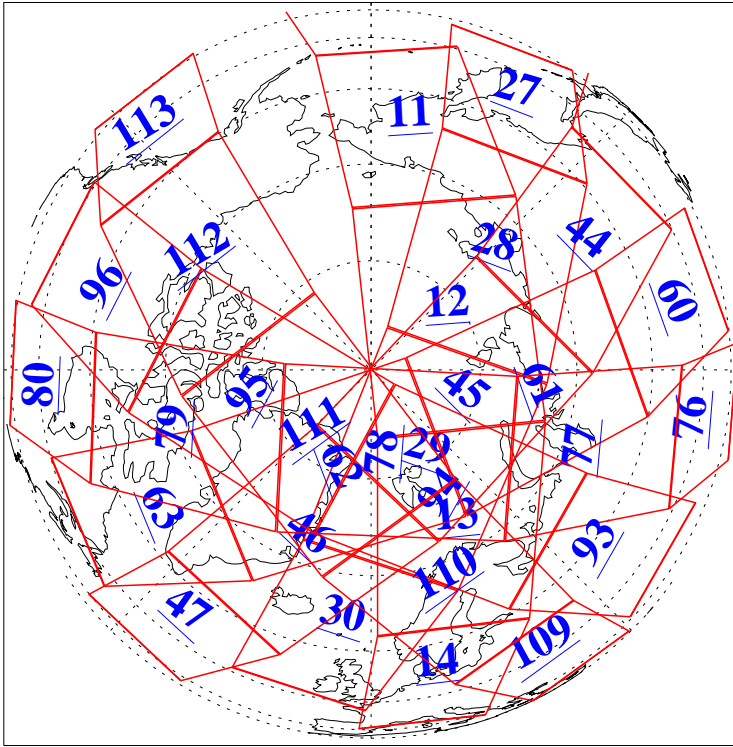

L1B Availability
 AMSU Granules: 240
 HSB Granules: 0
 AIRS Granules: 240

20 Mar 2021
 DoY 79
 Aqua Day 6895
 Granules: 1 to 120

Granules: 121 to 240

Legend: AMSU Available, *HSB Available*, *AIRS Available*

L1B Availability
 AMSU Granules: 240
 HSB Granules: 0
 AIRS Granules: 240

20 Mar 2021
 DoY 79
 Aqua Day 6895

Ascending Granules

Descending Granules

Legend: AMSU Available, *HSB Available*, *AIRS Available*

L1B Availability
 AMSU Granules: 240
 HSB Granules: 0
 AIRS Granules: 240

20 Mar 2021
 DoY 79
 Aqua Day 6895

Northern Hemisphere Granules

Southern Hemisphere Granules

Legend: AMSU Available, **AIRS Available**, HSB Available