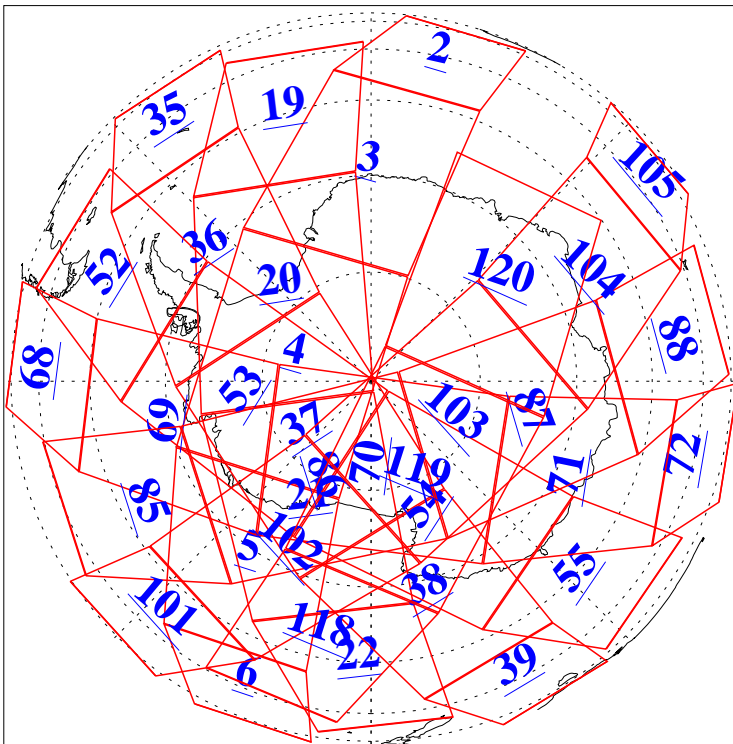

L1B Availability
 AMSU Granules: 240
 HSB Granules: 0
 AIRS Granules: 240

20 Mar 2021
 DoY 79
 Aqua Day 6895
 Granules: 1 to 120

Granules: 121 to 240

Legend: AMSU Available, *HSB Available*, *AIRS Available*

L1B Availability
 AMSU Granules: 240
 HSB Granules: 0
 AIRS Granules: 240

20 Mar 2021
 DoY 79
 Aqua Day 6895

Ascending Granules

Descending Granules

Legend: AMSU Available, *HSB Available*, *AIRS Available*

L1B Availability
 AMSU Granules: 240
 HSB Granules: 0
 AIRS Granules: 240

20 Mar 2021
 DoY 79
 Aqua Day 6895

Northern Hemisphere Granules

Southern Hemisphere Granules

Legend: AMSU Available, **AIRS Available**, HSB Available