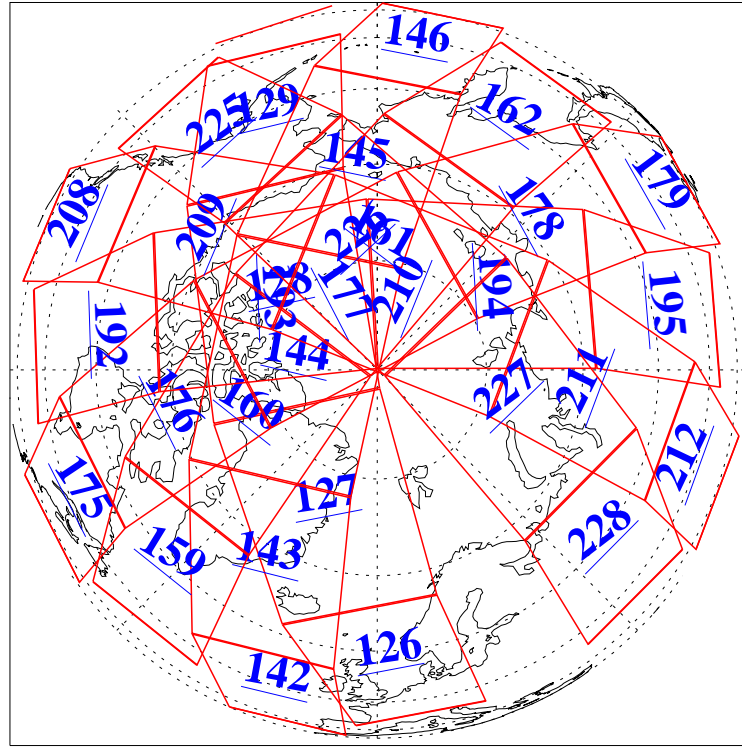

L1B Availability
 AMSU Granules: 240
 HSB Granules: 0
 AIRS Granules: 240

20 Mar 2021
 DoY 79
 Aqua Day 6895

Ascending Granules

Descending Granules

Legend: AMSU Available, *HSB Available*, *AIRS Available*

L1B Availability
 AMSU Granules: 240
 HSB Granules: 0
 AIRS Granules: 240

20 Mar 2021
 DoY 79
 Aqua Day 6895

Northern Hemisphere Granules

Southern Hemisphere Granules

Legend: AMSU Available, **AIRS Available**, HSB Available