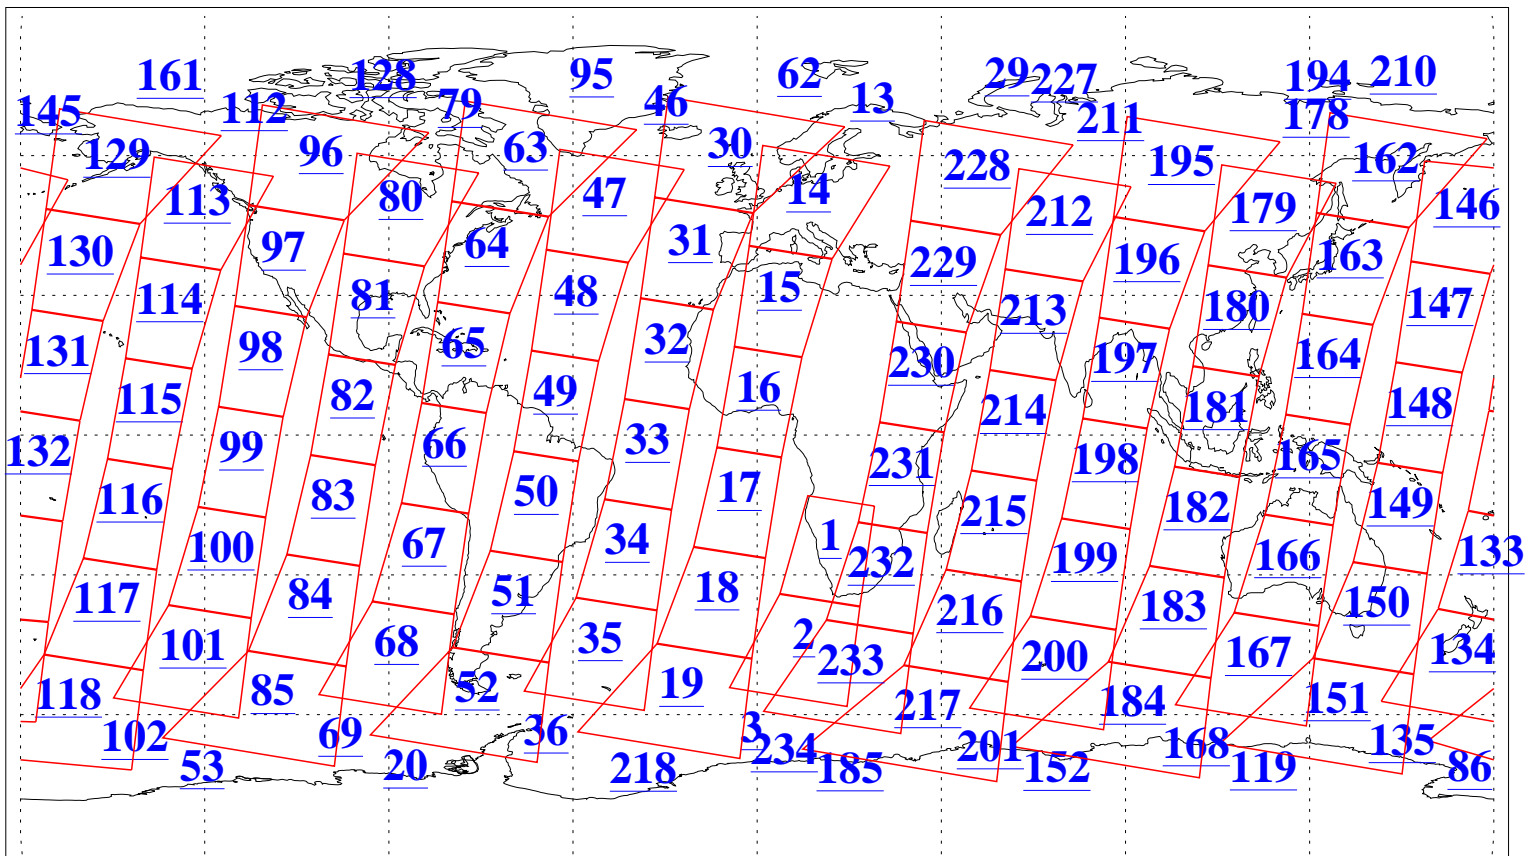

L1B Availability
 AMSU Granules: 240
 HSB Granules: 0
 AIRS Granules: 240

20 Mar 2021
 DoY 79
 Aqua Day 6895
 Granules: 1 to 120

Granules: 121 to 240

Legend: AMSU Available, *HSB Available*, *AIRS Available*

L1B Availability
 AMSU Granules: 240
 HSB Granules: 0
 AIRS Granules: 240

20 Mar 2021
 DoY 79
 Aqua Day 6895

Ascending Granules

Descending Granules

Legend: AMSU Available, *HSB Available*, *AIRS Available*

L1B Availability
 AMSU Granules: 240
 HSB Granules: 0
 AIRS Granules: 240

20 Mar 2021
 DoY 79
 Aqua Day 6895

Northern Hemisphere Granules

Southern Hemisphere Granules

Legend: AMSU Available, **AIRS Available**, HSB Available