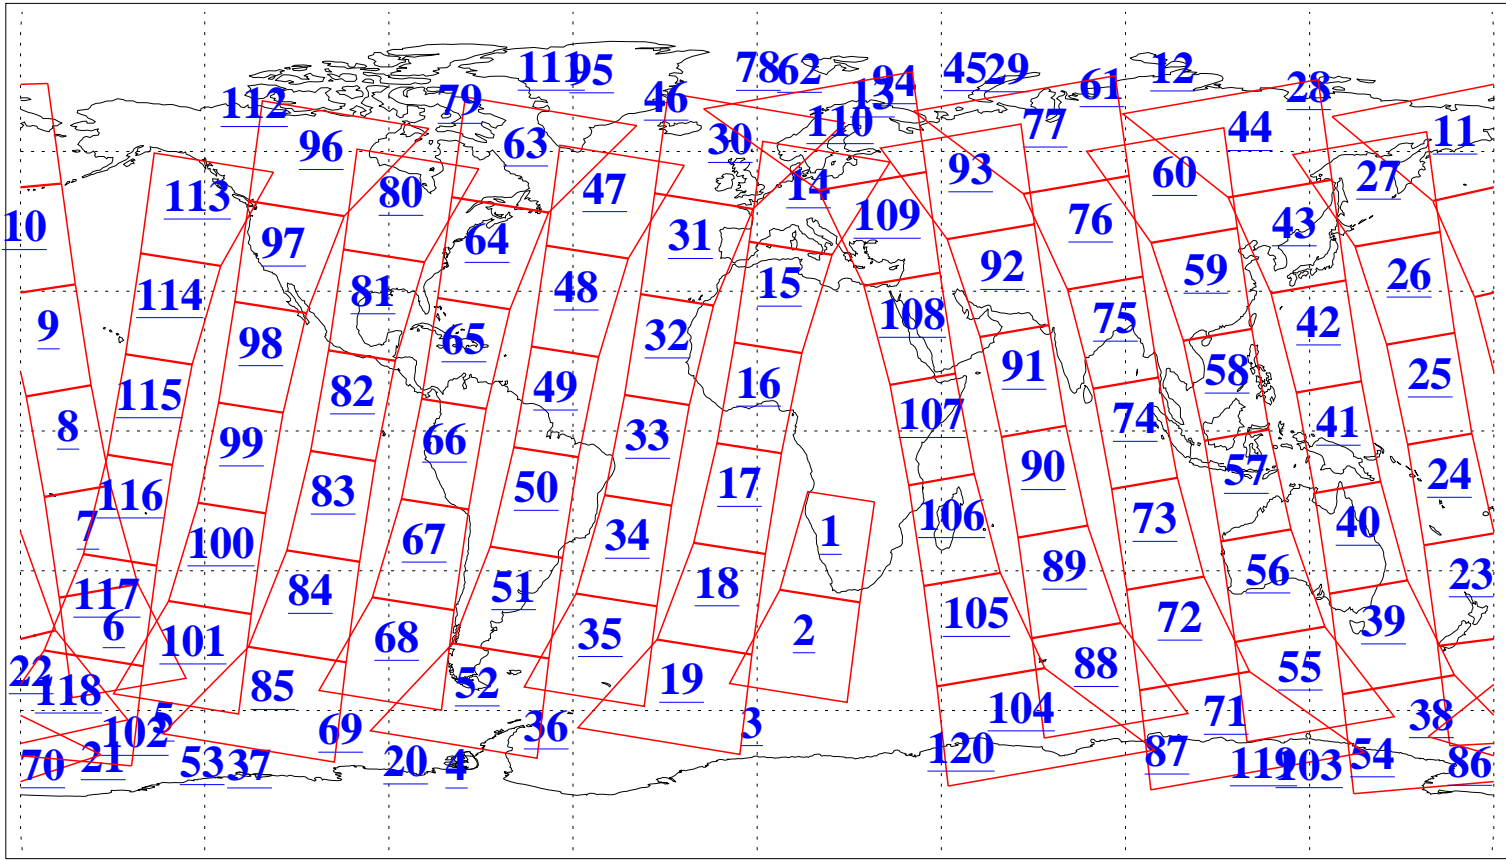

L1B Availability
 AMSU Granules: 240
 HSB Granules: 0
 AIRS Granules: 240

20 Mar 2021
 DoY 79
 Aqua Day 6895
 Granules: 1 to 120

Granules: 121 to 240

Legend: AMSU Available, *HSB Available*, *AIRS Available*

L1B Availability
 AMSU Granules: 240
 HSB Granules: 0
 AIRS Granules: 240

20 Mar 2021
 DoY 79
 Aqua Day 6895

Ascending Granules

Descending Granules

Legend: AMSU Available, *HSB Available*, *AIRS Available*

L1B Availability
 AMSU Granules: 240
 HSB Granules: 0
 AIRS Granules: 240

20 Mar 2021
 DoY 79
 Aqua Day 6895

Northern Hemisphere Granules

Southern Hemisphere Granules

Legend: AMSU Available, **AIRS Available**, HSB Available