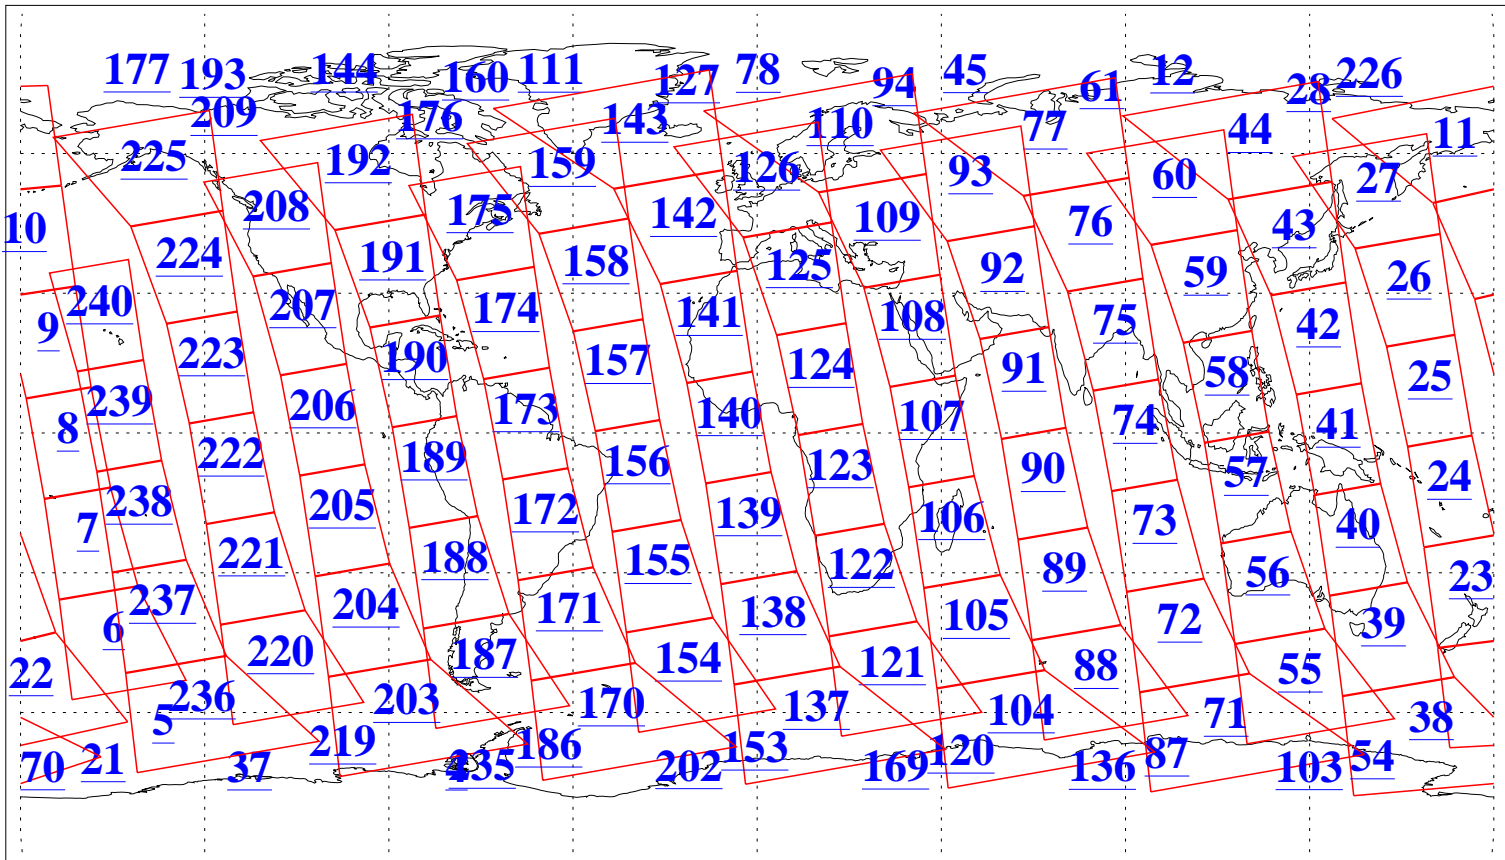

L1B Availability
 AMSU Granules: 240
 HSB Granules: 0
 AIRS Granules: 240

20 Mar 2021
 DoY 79
 Aqua Day 6895
 Granules: 1 to 120

Granules: 121 to 240

Legend: AMSU Available, *HSB Available*, *AIRS Available*

L1B Availability
 AMSU Granules: 240
 HSB Granules: 0
 AIRS Granules: 240

20 Mar 2021
 DoY 79
 Aqua Day 6895

Ascending Granules

Descending Granules

Legend: AMSU Available, *HSB Available*, *AIRS Available*

L1B Availability
 AMSU Granules: 240
 HSB Granules: 0
 AIRS Granules: 240

20 Mar 2021
 DoY 79
 Aqua Day 6895

Northern Hemisphere Granules

Southern Hemisphere Granules

Legend: AMSU Available, **AIRS Available**, HSB Available