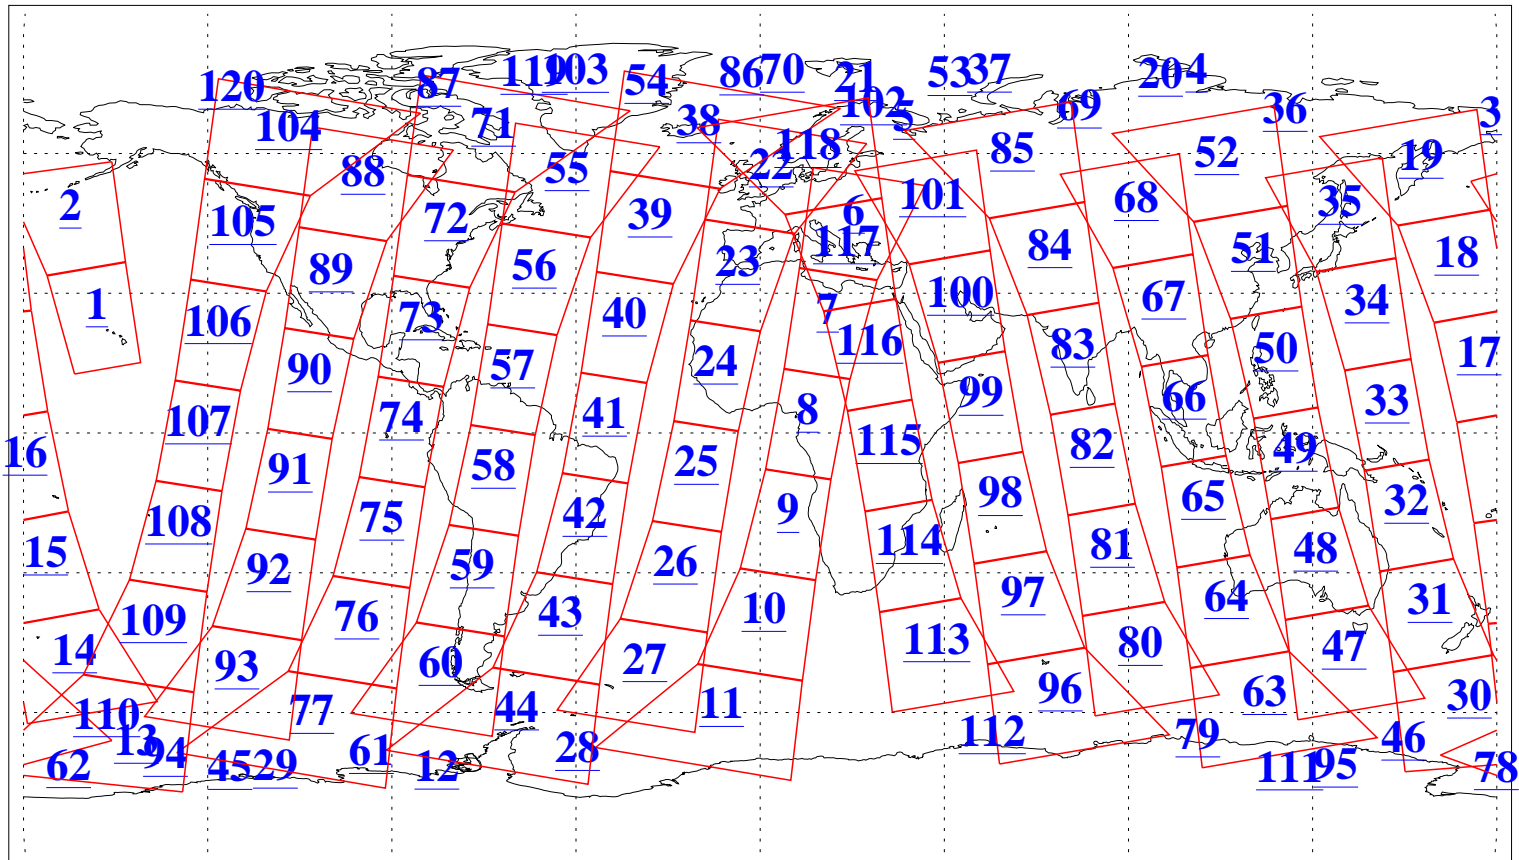

L1B Availability  
 AMSU Granules: 240  
 HSB Granules: 0  
 AIRS Granules: 240

12 Mar 2021  
 DoY 71  
 Aqua Day 6887  
 Granules: 1 to 120

Granules: 121 to 240

Legend: AMSU Available, HSB Available, AIRS Available

L1B Availability  
 AMSU Granules: 240  
 HSB Granules: 0  
 AIRS Granules: 240

12 Mar 2021  
 DoY 71  
 Aqua Day 6887

Ascending Granules

Descending Granules

Legend: AMSU Available, *HSB Available*, *AIRS Available*

L1B Availability  
AMSU Granules: 240  
HSB Granules: 0  
AIRS Granules: 240

12 Mar 2021  
DoY 71  
Aqua Day 6887

Northern Hemisphere Granules

Southern Hemisphere Granules

Legend: AMSU Available, ~~HSB Available~~, AIRS Available