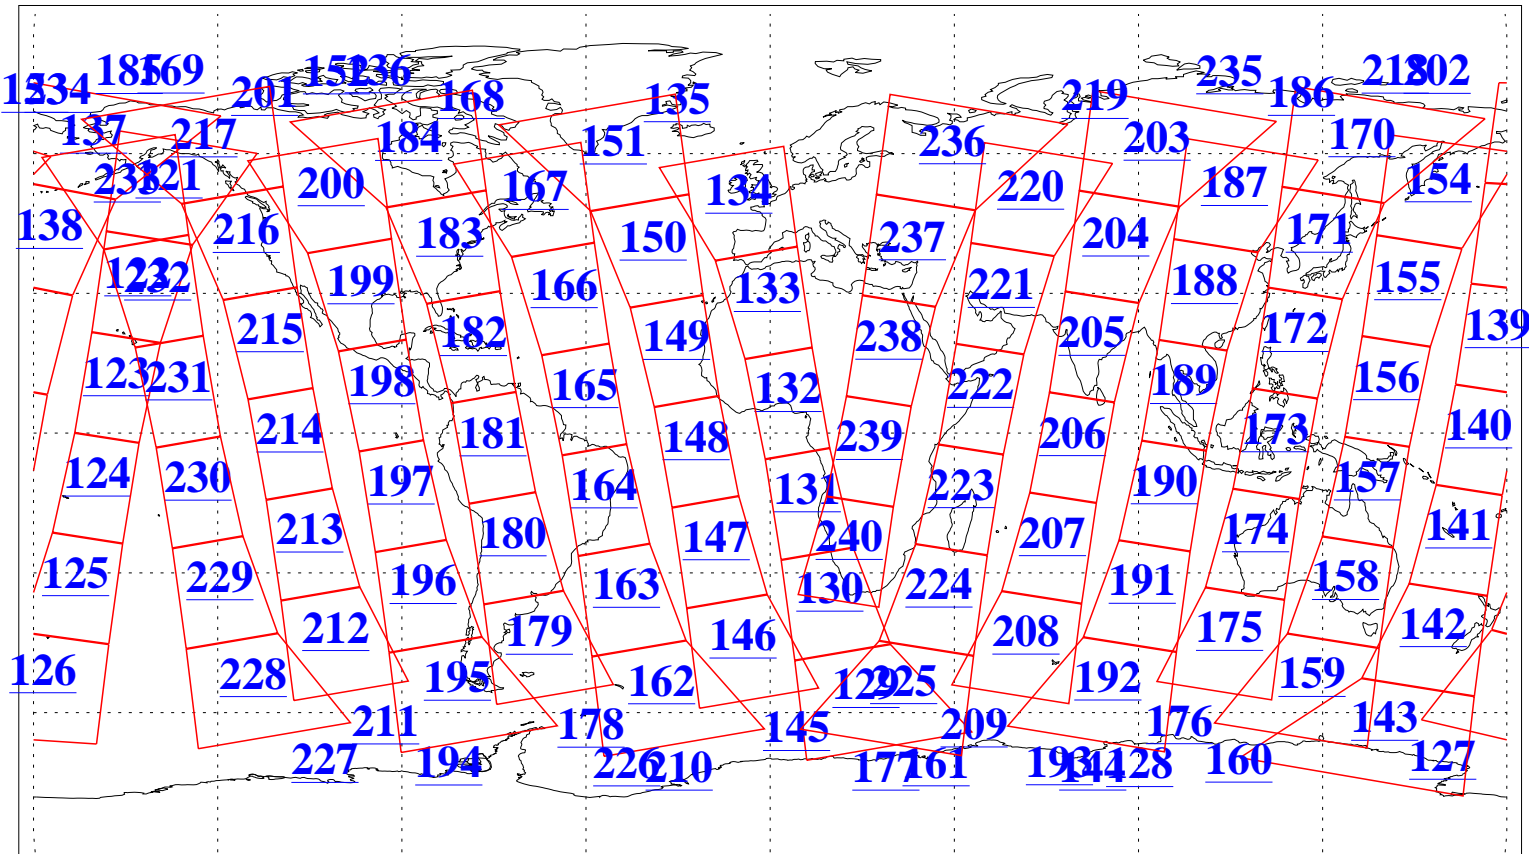

L1B Availability  
 AMSU Granules: 240  
 HSB Granules: 0  
 AIRS Granules: 240

12 Mar 2021  
 DoY 71  
 Aqua Day 6887  
 Granules: 1 to 120

Granules: 121 to 240

Legend: AMSU Available, HSB Available, AIRS Available

L1B Availability  
 AMSU Granules: 240  
 HSB Granules: 0  
 AIRS Granules: 240

12 Mar 2021  
 DoY 71  
 Aqua Day 6887

Ascending Granules

Descending Granules

Legend: AMSU Available, *HSB Available*, *AIRS Available*

L1B Availability  
AMSU Granules: 240  
HSB Granules: 0  
AIRS Granules: 240

12 Mar 2021  
DoY 71  
Aqua Day 6887

Northern Hemisphere Granules

Southern Hemisphere Granules

Legend: AMSU Available, ~~HSB Available~~, AIRS Available