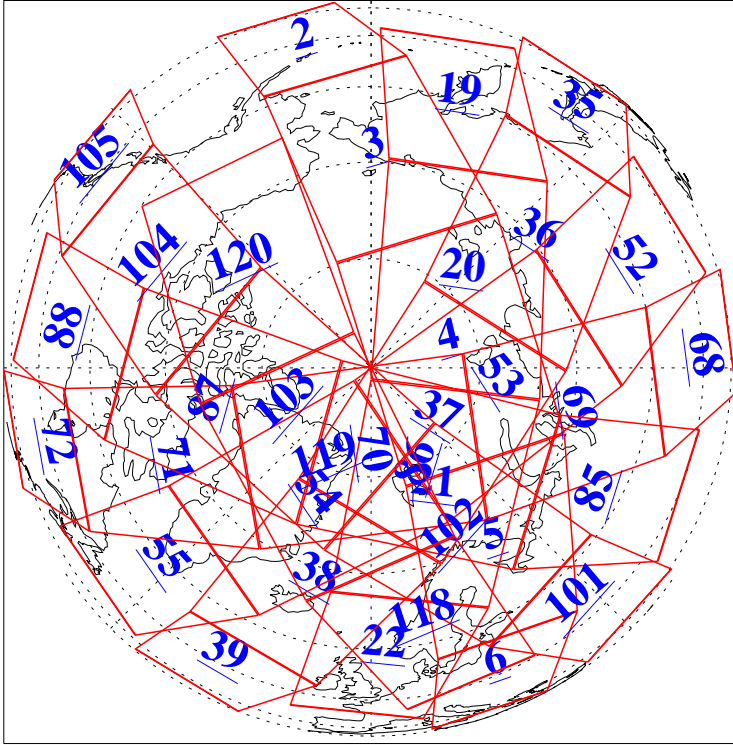

L1B Availability  
 AMSU Granules: 240  
 HSB Granules: 0  
 AIRS Granules: 240

12 Mar 2021  
 DoY 71  
 Aqua Day 6887  
 Granules: 1 to 120

Granules: 121 to 240

Legend: AMSU Available, HSB Available, AIRS Available

L1B Availability  
 AMSU Granules: 240  
 HSB Granules: 0  
 AIRS Granules: 240

12 Mar 2021  
 DoY 71  
 Aqua Day 6887

Ascending Granules

Descending Granules

Legend: AMSU Available, *HSB Available*, *AIRS Available*

L1B Availability  
AMSU Granules: 240  
HSB Granules: 0  
AIRS Granules: 240

12 Mar 2021  
DoY 71  
Aqua Day 6887

Northern Hemisphere Granules

Southern Hemisphere Granules

Legend: AMSU Available, ~~HSB Available~~, AIRS Available