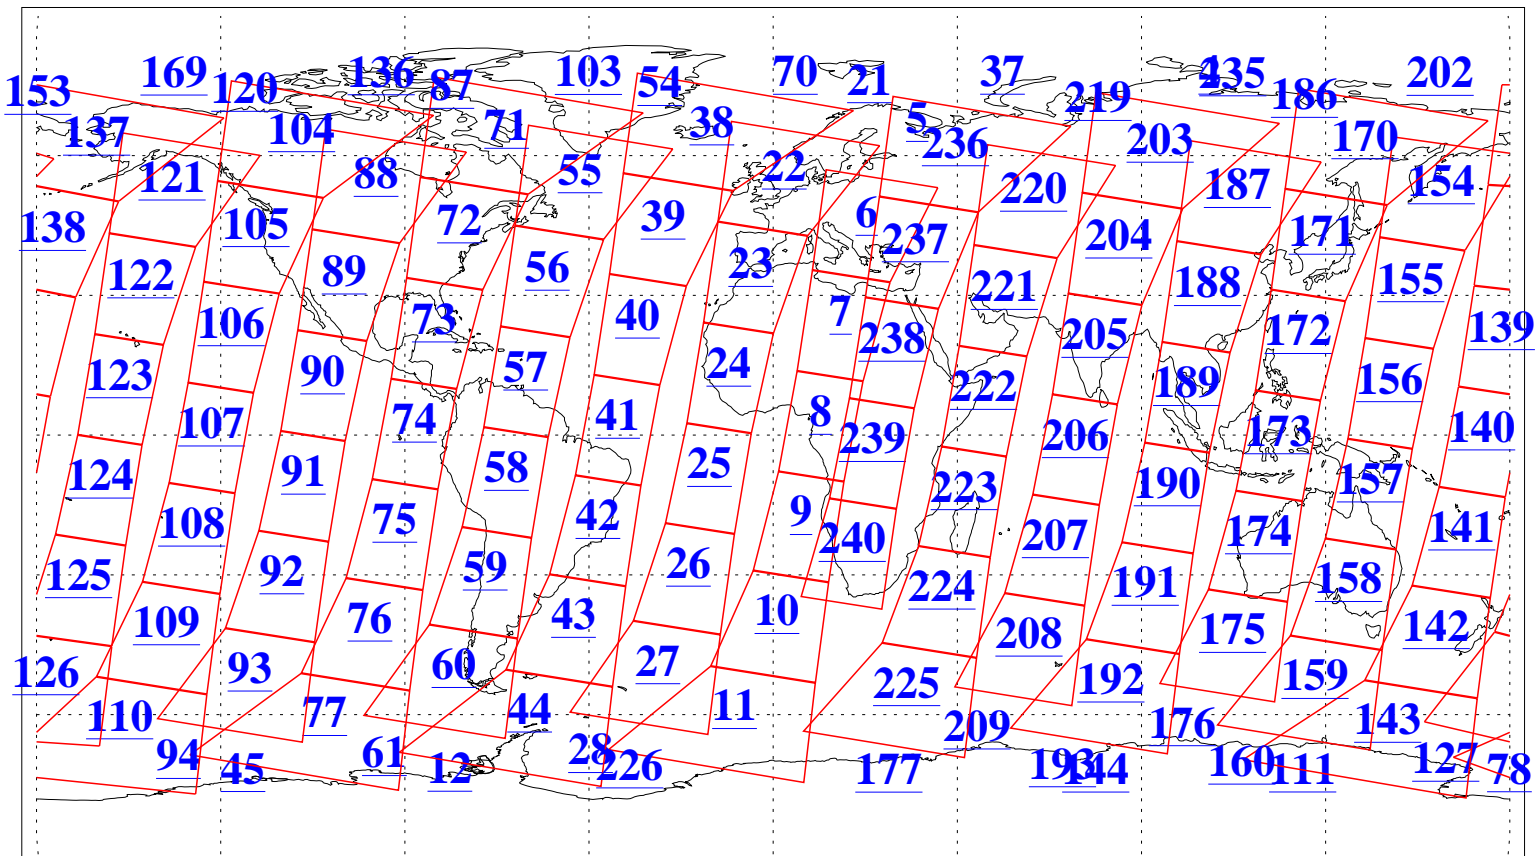

L1B Availability  
 AMSU Granules: 240  
 HSB Granules: 0  
 AIRS Granules: 240

12 Mar 2021  
 DoY 71  
 Aqua Day 6887  
 Granules: 1 to 120

Granules: 121 to 240

Legend: AMSU Available, HSB Available, AIRS Available

L1B Availability  
 AMSU Granules: 240  
 HSB Granules: 0  
 AIRS Granules: 240

12 Mar 2021  
 DoY 71  
 Aqua Day 6887

Ascending Granules

Descending Granules

Legend: AMSU Available, *HSB Available*, *AIRS Available*