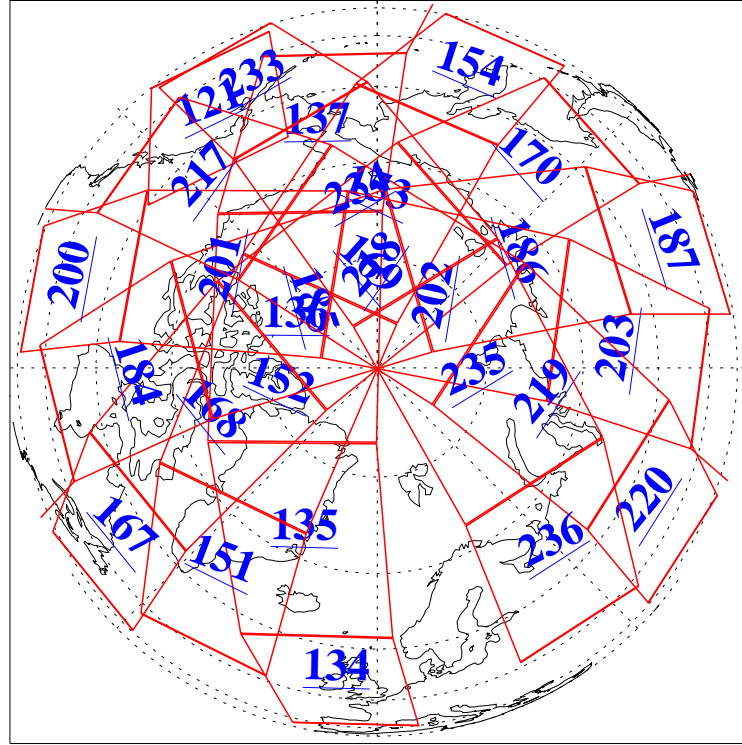

L1B Availability  
 AMSU Granules: 240  
 HSB Granules: 0  
 AIRS Granules: 240

12 Mar 2021  
 DoY 71  
 Aqua Day 6887

Ascending Granules

Descending Granules

Legend: AMSU Available, *HSB Available*, *AIRS Available*

L1B Availability  
AMSU Granules: 240  
HSB Granules: 0  
AIRS Granules: 240

12 Mar 2021  
DoY 71  
Aqua Day 6887

Northern Hemisphere Granules

Southern Hemisphere Granules

Legend: AMSU Available, ~~HSB Available~~, AIRS Available