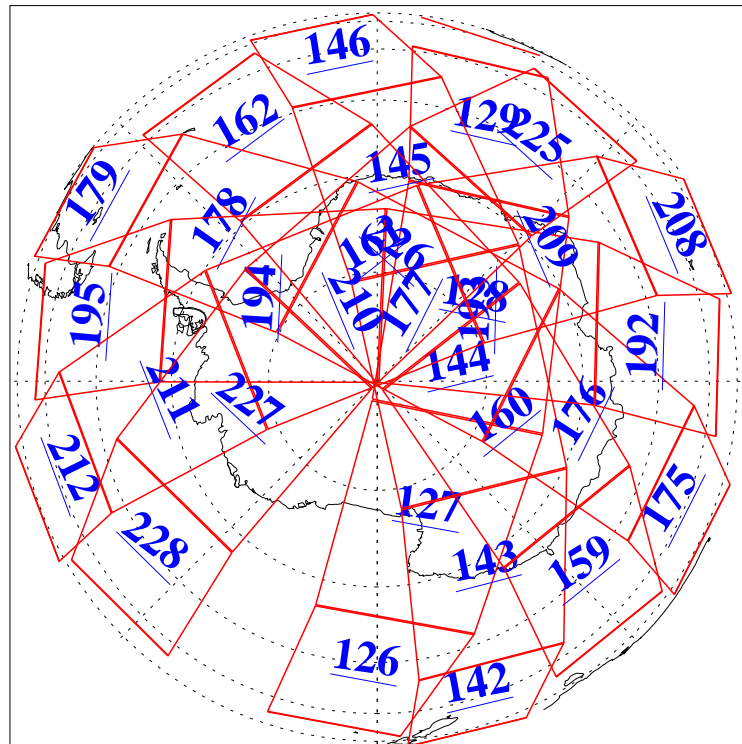

L1B Availability  
 AMSU Granules: 240  
 HSB Granules: 0  
 AIRS Granules: 240

12 Mar 2021  
 DoY 71  
 Aqua Day 6887  
 Granules: 1 to 120

Granules: 121 to 240

Legend: AMSU Available, HSB Available, AIRS Available

L1B Availability  
 AMSU Granules: 240  
 HSB Granules: 0  
 AIRS Granules: 240

12 Mar 2021  
 DoY 71  
 Aqua Day 6887

Ascending Granules

Descending Granules

Legend: AMSU Available, *HSB Available*, *AIRS Available*

L1B Availability  
AMSU Granules: 240  
HSB Granules: 0  
AIRS Granules: 240

12 Mar 2021  
DoY 71  
Aqua Day 6887

Northern Hemisphere Granules

Southern Hemisphere Granules

Legend: AMSU Available, ~~HSB Available~~, AIRS Available