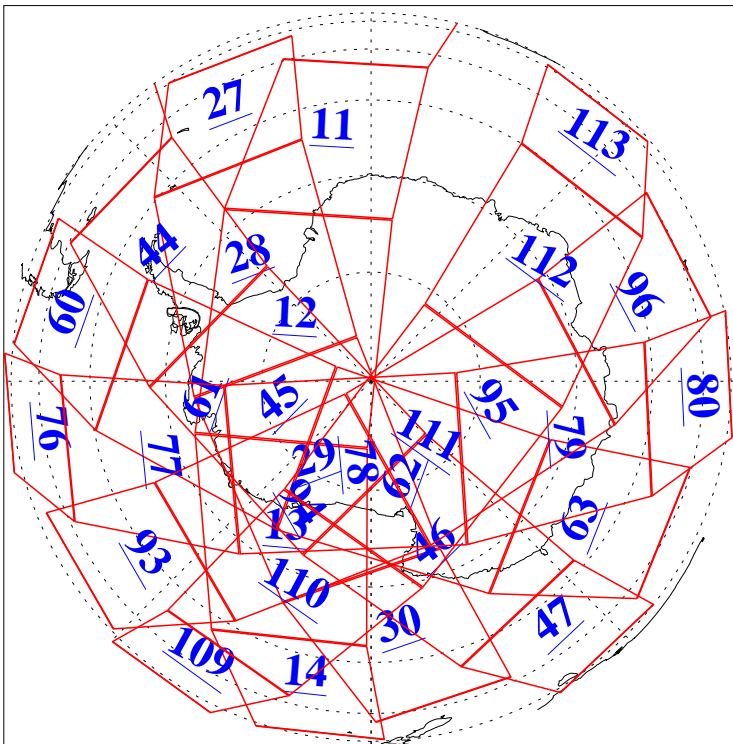

L1B Availability  
 AMSU Granules: 240  
 HSB Granules: 0  
 AIRS Granules: 240

12 Mar 2021  
 DoY 71  
 Aqua Day 6887  
 Granules: 1 to 120

Granules: 121 to 240

Legend: AMSU Available, HSB Available, AIRS Available

L1B Availability  
 AMSU Granules: 240  
 HSB Granules: 0  
 AIRS Granules: 240

12 Mar 2021  
 DoY 71  
 Aqua Day 6887

Ascending Granules

Descending Granules

Legend: AMSU Available, *HSB Available*, *AIRS Available*

L1B Availability  
AMSU Granules: 240  
HSB Granules: 0  
AIRS Granules: 240

12 Mar 2021  
DoY 71  
Aqua Day 6887

Northern Hemisphere Granules

Southern Hemisphere Granules

Legend: AMSU Available, ~~HSB Available~~, AIRS Available