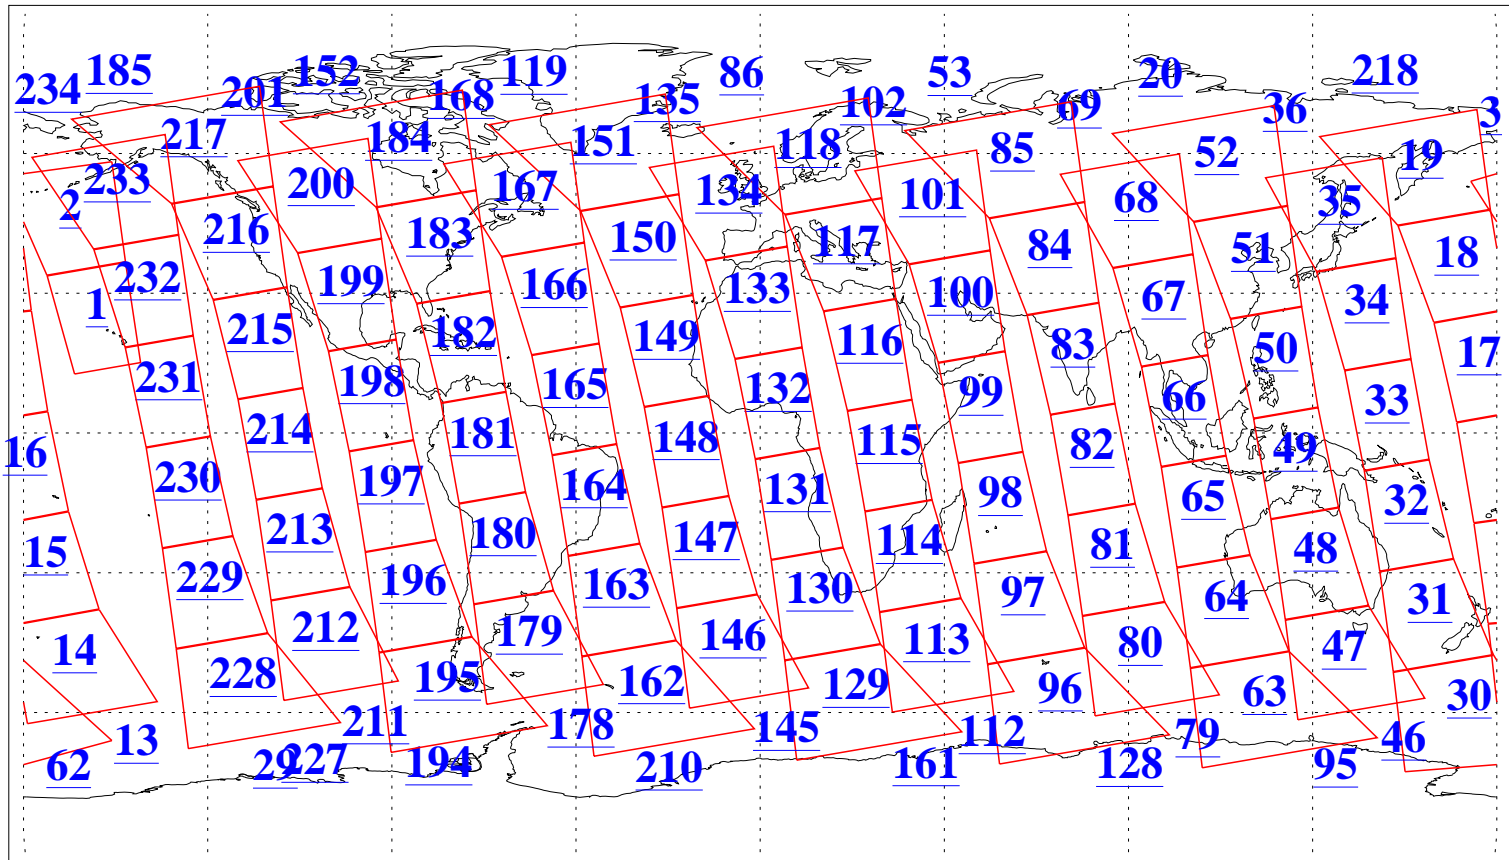

L1B Availability  
 AMSU Granules: 240  
 HSB Granules: 0  
 AIRS Granules: 240

12 Mar 2021  
 DoY 71  
 Aqua Day 6887  
 Granules: 1 to 120

Granules: 121 to 240

Legend: AMSU Available, HSB Available, AIRS Available

L1B Availability  
 AMSU Granules: 240  
 HSB Granules: 0  
 AIRS Granules: 240

12 Mar 2021  
 DoY 71  
 Aqua Day 6887

Ascending Granules

Descending Granules

Legend: AMSU Available, *HSB Available*, *AIRS Available*

L1B Availability  
AMSU Granules: 240  
HSB Granules: 0  
AIRS Granules: 240

12 Mar 2021  
DoY 71  
Aqua Day 6887

Northern Hemisphere Granules

Southern Hemisphere Granules

Legend: AMSU Available, ~~HSB Available~~, AIRS Available