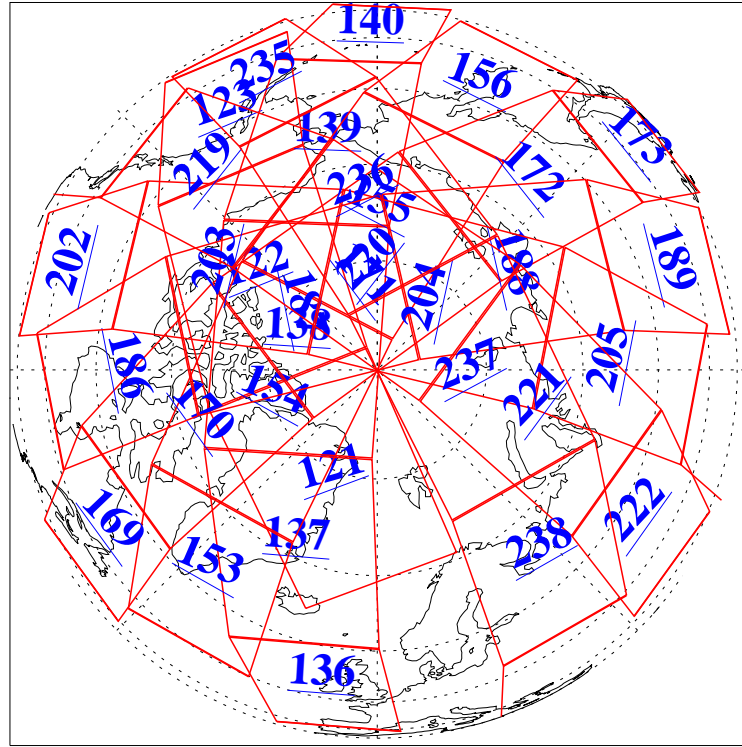

L1B Availability  
 AMSU Granules: 240  
 HSB Granules: 0  
 AIRS Granules: 240

10 Mar 2021  
 DoY 69  
 Aqua Day 6885

Ascending Granules

Descending Granules

Legend: AMSU Available, HSB Available, AIRS Available

L1B Availability  
 AMSU Granules: 240  
 HSB Granules: 0  
 AIRS Granules: 240

10 Mar 2021  
 DoY 69  
 Aqua Day 6885

Northern Hemisphere Granules

Southern Hemisphere Granules

Legend: AMSU Available, HSB Available, AIRS Available