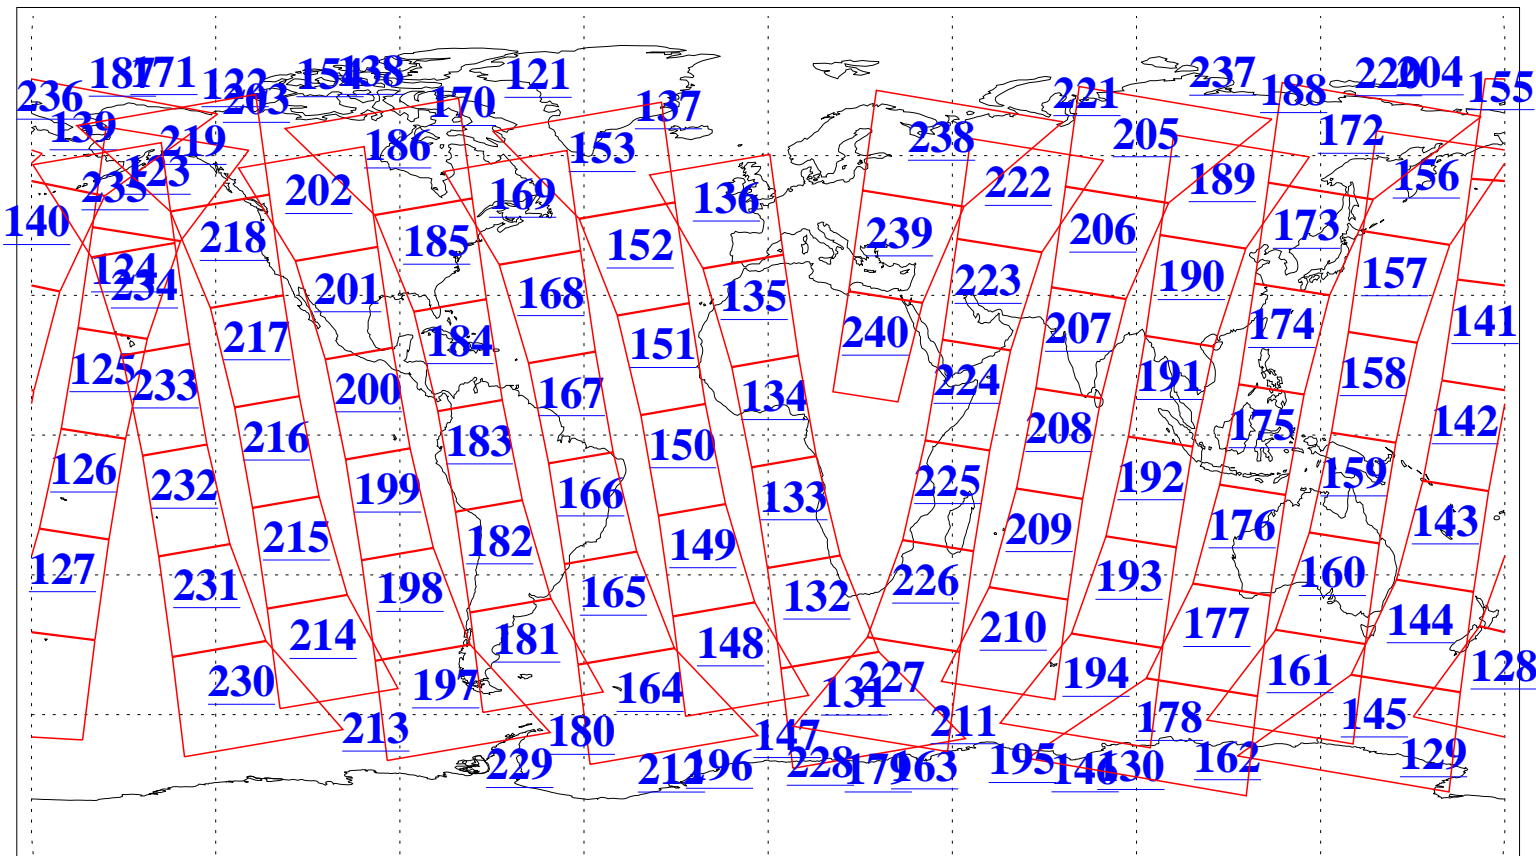

L1B Availability  
 AMSU Granules: 240  
 HSB Granules: 0  
 AIRS Granules: 240

10 Mar 2021  
 DoY 69  
 Aqua Day 6885  
 Granules: 1 to 120

Granules: 121 to 240

Legend: AMSU Available, HSB Available, AIRS Available

L1B Availability  
 AMSU Granules: 240  
 HSB Granules: 0  
 AIRS Granules: 240

10 Mar 2021  
 DoY 69  
 Aqua Day 6885

Ascending Granules

Descending Granules

Legend: AMSU Available, HSB Available, AIRS Available

L1B Availability  
 AMSU Granules: 240  
 HSB Granules: 0  
 AIRS Granules: 240

10 Mar 2021  
 DoY 69  
 Aqua Day 6885

Northern Hemisphere Granules

Southern Hemisphere Granules

Legend: AMSU Available, HSB Available, AIRS Available