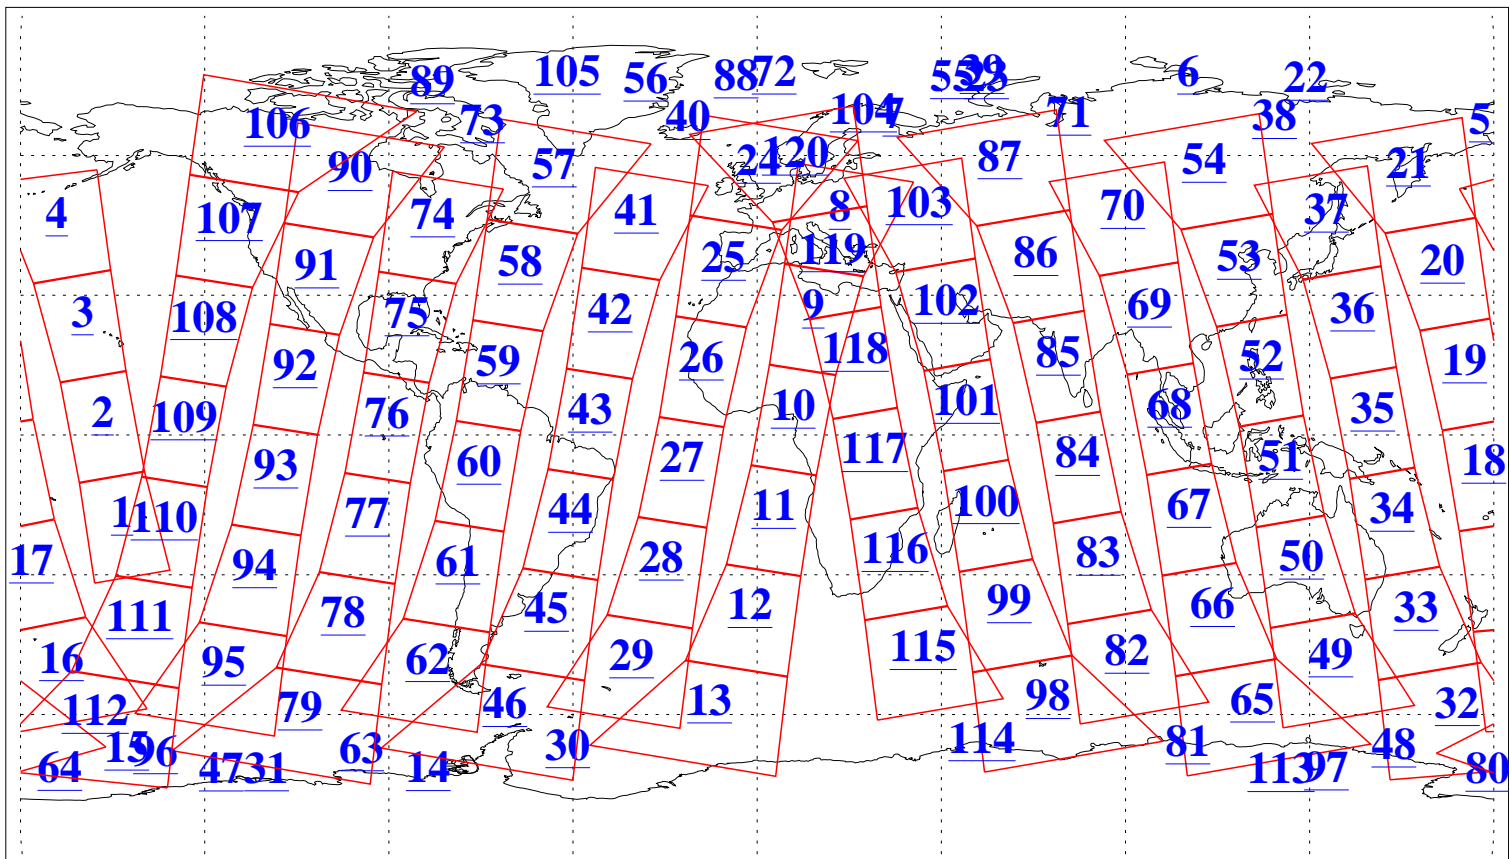

L1B Availability  
 AMSU Granules: 240  
 HSB Granules: 0  
 AIRS Granules: 240

10 Mar 2021  
 DoY 69  
 Aqua Day 6885  
 Granules: 1 to 120

Granules: 121 to 240

Legend: AMSU Available, HSB Available, AIRS Available

L1B Availability  
 AMSU Granules: 240  
 HSB Granules: 0  
 AIRS Granules: 240

10 Mar 2021  
 DoY 69  
 Aqua Day 6885

Ascending Granules

Descending Granules

Legend: AMSU Available, HSB Available, AIRS Available

L1B Availability  
 AMSU Granules: 240  
 HSB Granules: 0  
 AIRS Granules: 240

10 Mar 2021  
 DoY 69  
 Aqua Day 6885

Northern Hemisphere Granules

Southern Hemisphere Granules

Legend: AMSU Available, HSB Available, AIRS Available