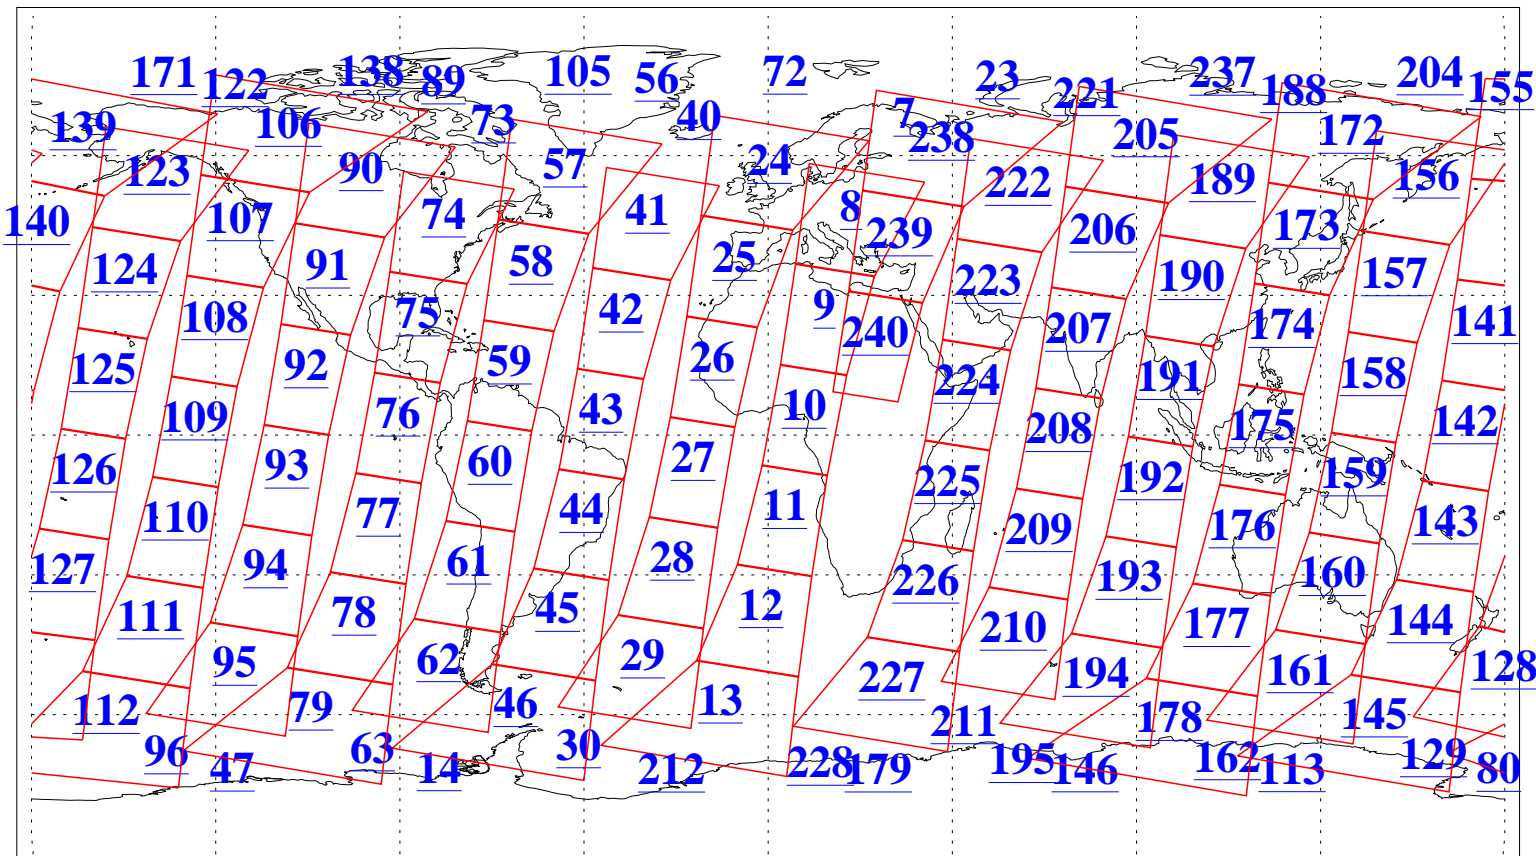

L1B Availability  
 AMSU Granules: 240  
 HSB Granules: 0  
 AIRS Granules: 240

10 Mar 2021  
 DoY 69  
 Aqua Day 6885  
 Granules: 1 to 120

Granules: 121 to 240

Legend: AMSU Available, HSB Available, AIRS Available

L1B Availability  
 AMSU Granules: 240  
 HSB Granules: 0  
 AIRS Granules: 240

10 Mar 2021  
 DoY 69  
 Aqua Day 6885

Ascending Granules

Descending Granules

Legend: AMSU Available, HSB Available, AIRS Available

L1B Availability  
 AMSU Granules: 240  
 HSB Granules: 0  
 AIRS Granules: 240

10 Mar 2021  
 DoY 69  
 Aqua Day 6885

Northern Hemisphere Granules

Southern Hemisphere Granules

Legend: AMSU Available, HSB Available, AIRS Available