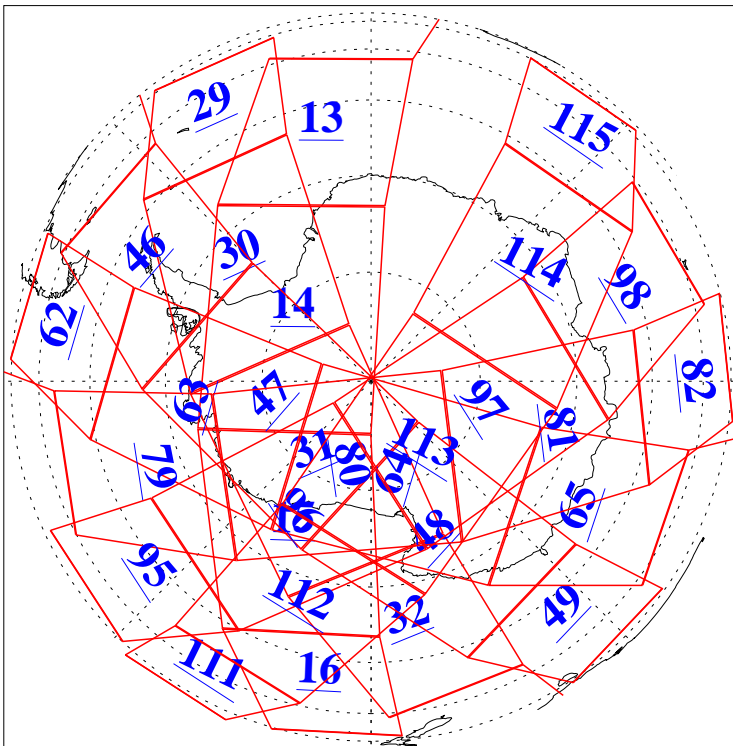

L1B Availability  
 AMSU Granules: 240  
 HSB Granules: 0  
 AIRS Granules: 240

10 Mar 2021  
 DoY 69  
 Aqua Day 6885  
 Granules: 1 to 120

Granules: 121 to 240

Legend: AMSU Available, HSB Available, AIRS Available

L1B Availability  
 AMSU Granules: 240  
 HSB Granules: 0  
 AIRS Granules: 240

10 Mar 2021  
 DoY 69  
 Aqua Day 6885

Ascending Granules

Descending Granules

Legend: AMSU Available, HSB Available, AIRS Available

L1B Availability  
 AMSU Granules: 240  
 HSB Granules: 0  
 AIRS Granules: 240

10 Mar 2021  
 DoY 69  
 Aqua Day 6885

Northern Hemisphere Granules

Southern Hemisphere Granules

Legend: AMSU Available, HSB Available, AIRS Available