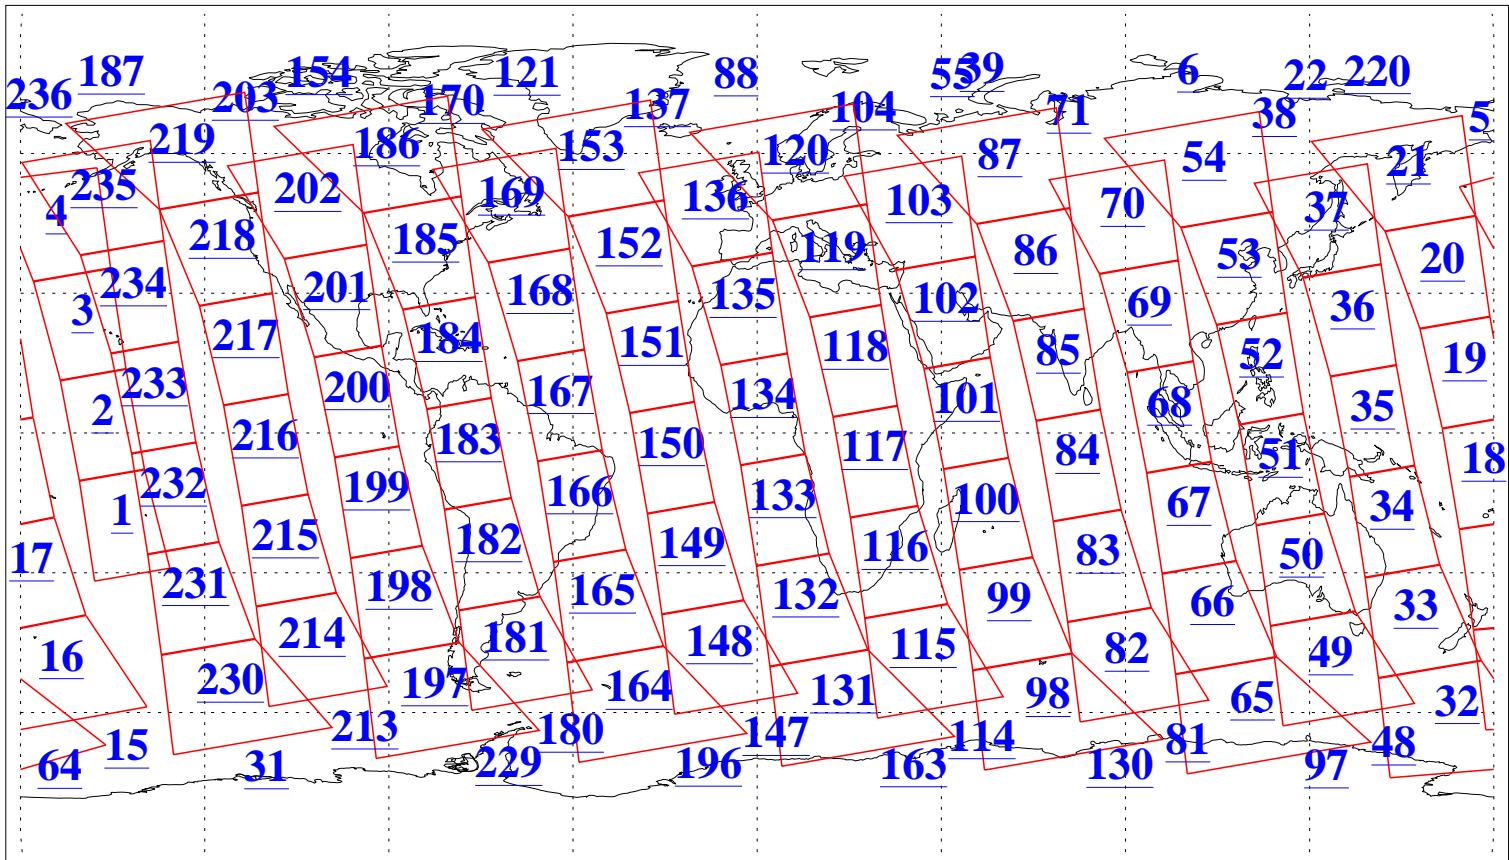

L1B Availability  
 AMSU Granules: 240  
 HSB Granules: 0  
 AIRS Granules: 240

10 Mar 2021  
 DoY 69  
 Aqua Day 6885  
 Granules: 1 to 120

Granules: 121 to 240

Legend: AMSU Available, HSB Available, AIRS Available

L1B Availability  
 AMSU Granules: 240  
 HSB Granules: 0  
 AIRS Granules: 240

10 Mar 2021  
 DoY 69  
 Aqua Day 6885

Ascending Granules

Descending Granules

Legend: AMSU Available, HSB Available, AIRS Available

L1B Availability  
 AMSU Granules: 240  
 HSB Granules: 0  
 AIRS Granules: 240

10 Mar 2021  
 DoY 69  
 Aqua Day 6885

Northern Hemisphere Granules

Southern Hemisphere Granules

Legend: AMSU Available, HSB Available, AIRS Available