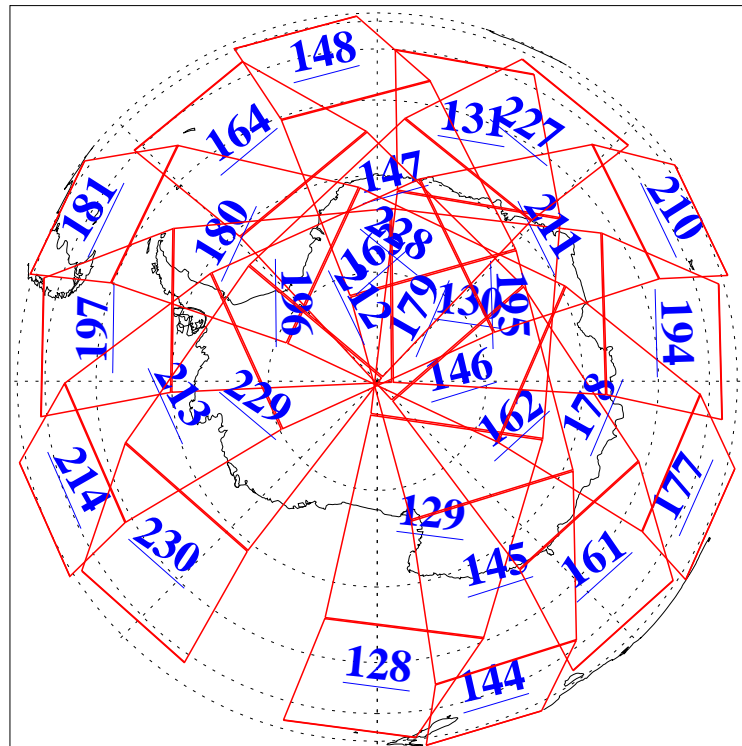

L1B Availability  
 AMSU Granules: 240  
 HSB Granules: 0  
 AIRS Granules: 240

10 Mar 2021  
 DoY 69  
 Aqua Day 6885

Ascending Granules

Descending Granules

Legend: AMSU Available, HSB Available, AIRS Available

L1B Availability  
 AMSU Granules: 240  
 HSB Granules: 0  
 AIRS Granules: 240

10 Mar 2021  
 DoY 69  
 Aqua Day 6885

Northern Hemisphere Granules

Southern Hemisphere Granules

Legend: AMSU Available, HSB Available, AIRS Available