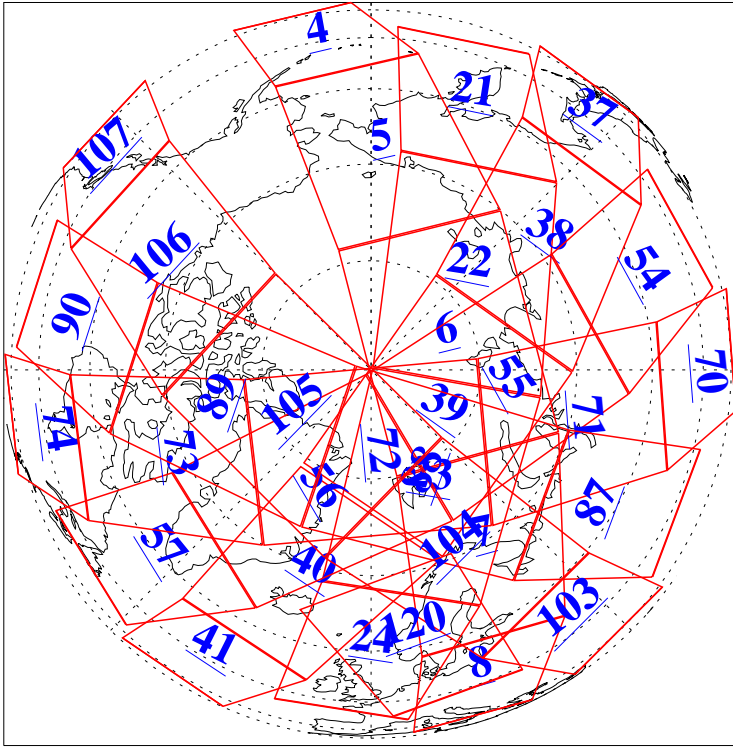

L1B Availability  
 AMSU Granules: 240  
 HSB Granules: 0  
 AIRS Granules: 240

10 Mar 2021  
 DoY 69  
 Aqua Day 6885  
 Granules: 1 to 120

Granules: 121 to 240

Legend: AMSU Available, HSB Available, AIRS Available

L1B Availability  
 AMSU Granules: 240  
 HSB Granules: 0  
 AIRS Granules: 240

10 Mar 2021  
 DoY 69  
 Aqua Day 6885

Ascending Granules

Descending Granules

Legend: AMSU Available, HSB Available, AIRS Available

L1B Availability  
 AMSU Granules: 240  
 HSB Granules: 0  
 AIRS Granules: 240

10 Mar 2021  
 DoY 69  
 Aqua Day 6885

Northern Hemisphere Granules

Southern Hemisphere Granules

Legend: AMSU Available, HSB Available, AIRS Available