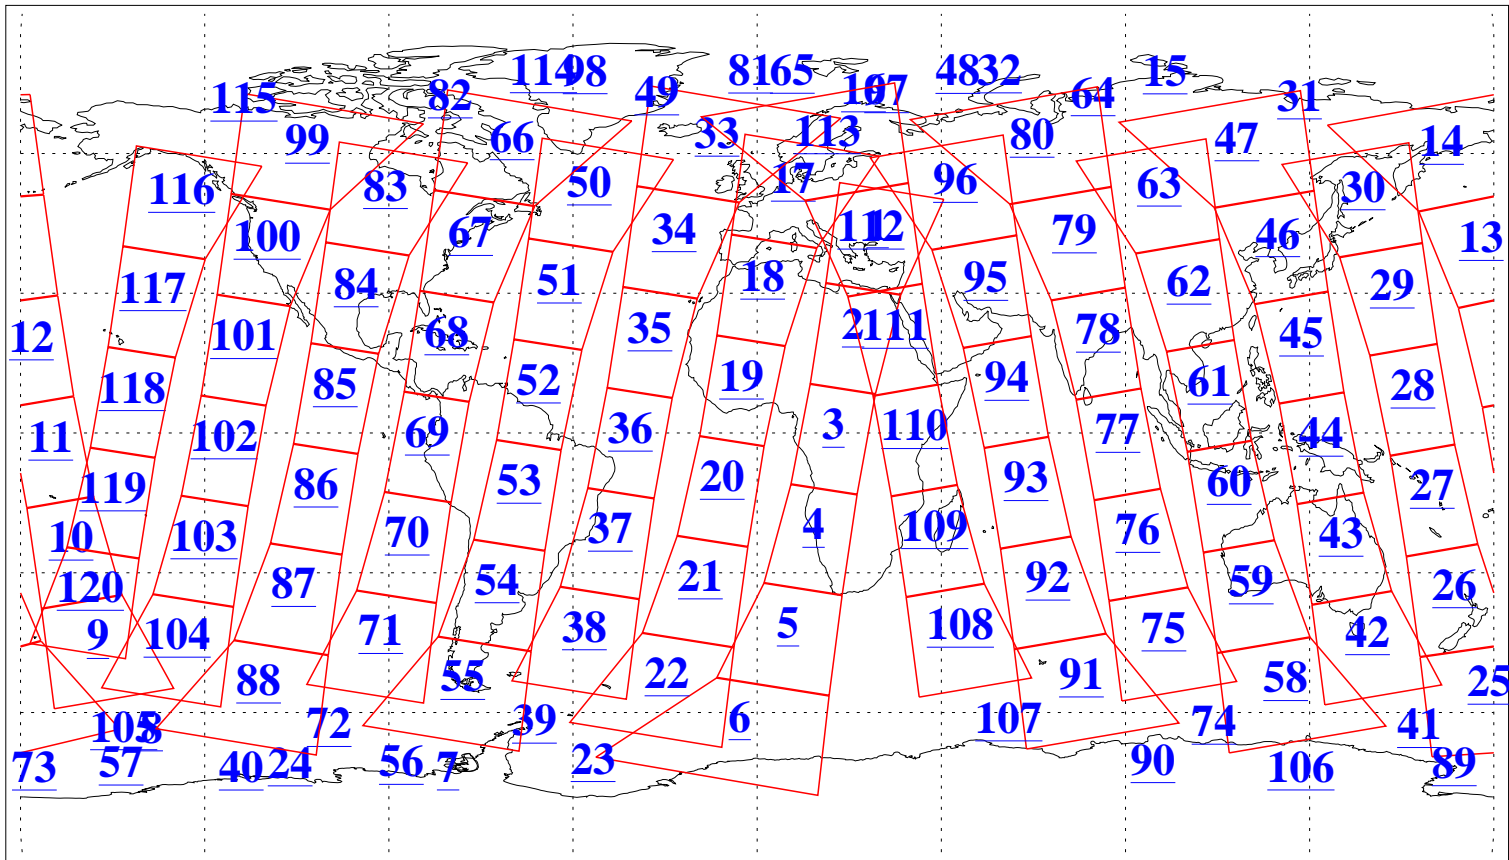

L1B Availability
AMSU Granules: 240
HSB Granules: 0
AIRS Granules: 240

9 Mar 2021
DoY 68
Aqua Day 6884
Granules: 1 to 120

Granules: 121 to 240

Legend: AMSU Available, HSB Available, AIRS Available

L1B Availability
 AMSU Granules: 240
 HSB Granules: 0
 AIRS Granules: 240

9 Mar 2021
 DoY 68
 Aqua Day 6884

Ascending Granules

Descending Granules

Legend: AMSU Available, *HSB Available*, AIRS Available

L1B Availability
 AMSU Granules: 240
 HSB Granules: 0
 AIRS Granules: 240

9 Mar 2021
 DoY 68
 Aqua Day 6884

Northern Hemisphere Granules

Southern Hemisphere Granules

Legend: AMSU Available, HSB Available, **AIRS Available**