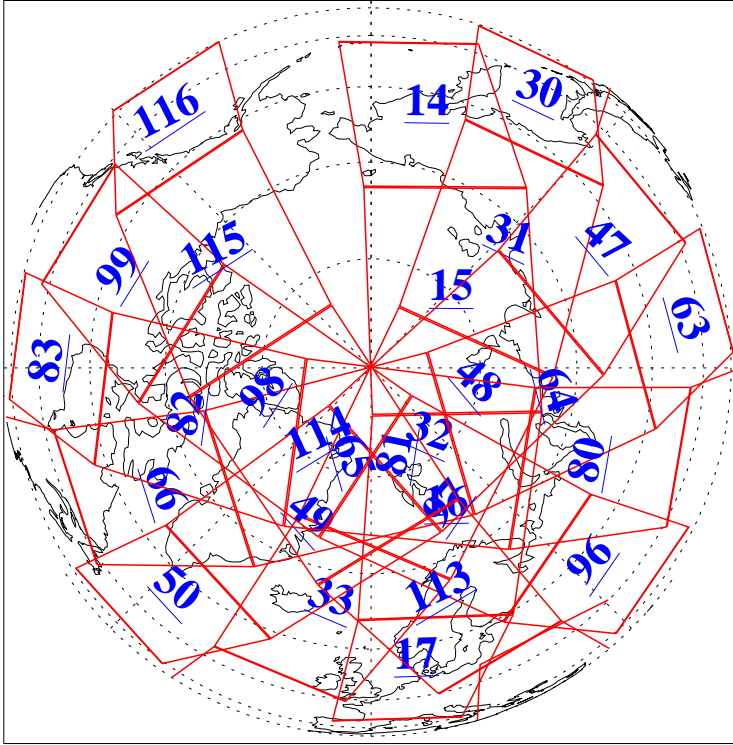

L1B Availability
AMSU Granules: 240
HSB Granules: 0
AIRS Granules: 240

9 Mar 2021
DoY 68
Aqua Day 6884
Granules: 1 to 120

Granules: 121 to 240

Legend: AMSU Available, HSB Available, AIRS Available

L1B Availability
 AMSU Granules: 240
 HSB Granules: 0
 AIRS Granules: 240

9 Mar 2021
 DoY 68
 Aqua Day 6884

Ascending Granules

Descending Granules

Legend: AMSU Available, *HSB Available*, AIRS Available

L1B Availability
 AMSU Granules: 240
 HSB Granules: 0
 AIRS Granules: 240

9 Mar 2021
 DoY 68
 Aqua Day 6884

Northern Hemisphere Granules

Southern Hemisphere Granules

Legend: AMSU Available, HSB Available, **AIRS Available**