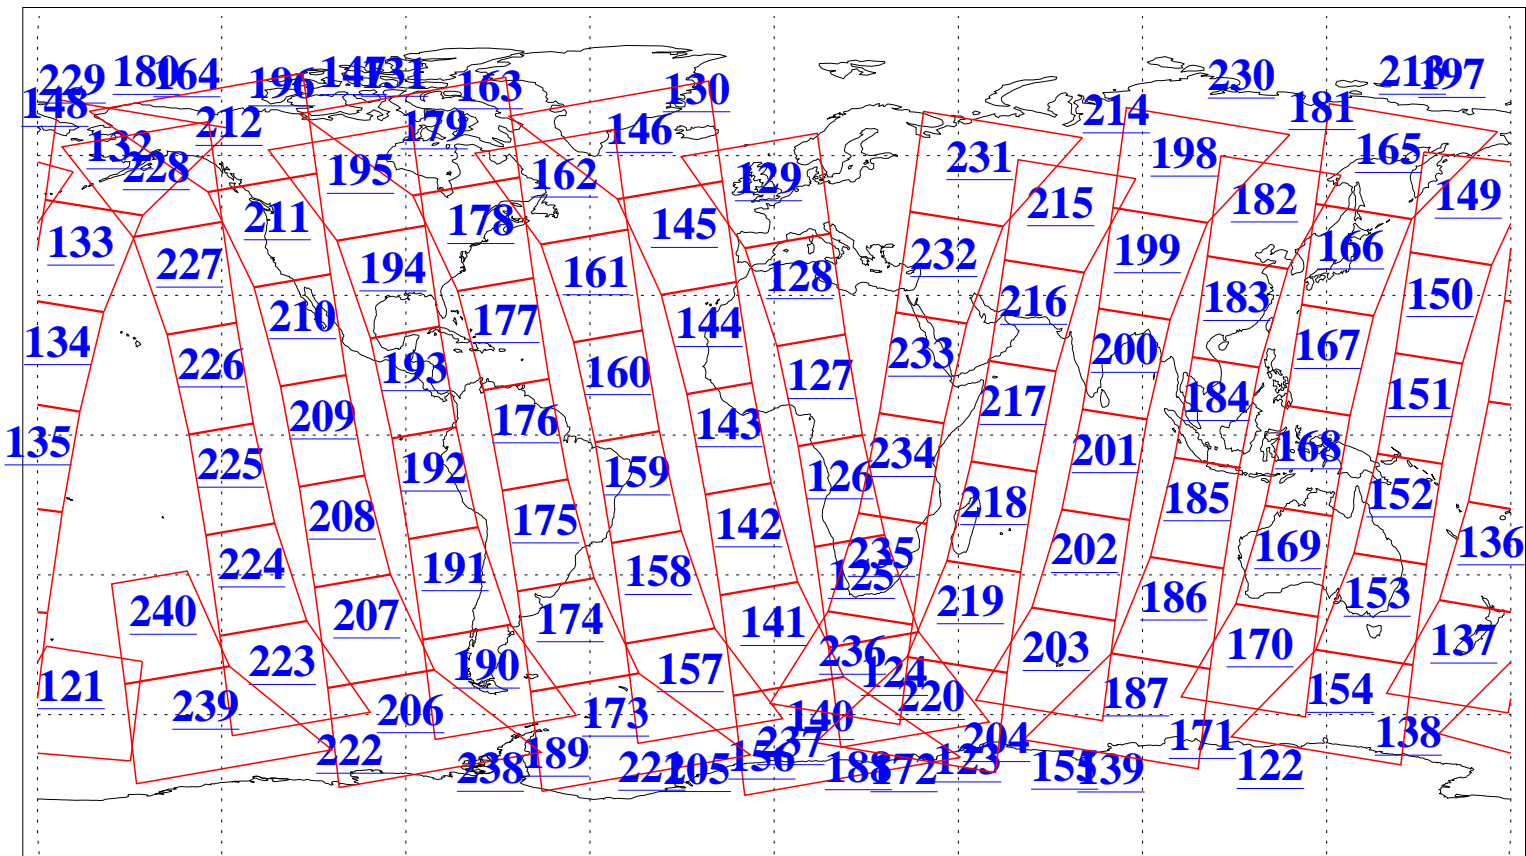

L1B Availability
AMSU Granules: 240
HSB Granules: 0
AIRS Granules: 240

9 Mar 2021
DoY 68
Aqua Day 6884
Granules: 1 to 120

Granules: 121 to 240

Legend: AMSU Available, HSB Available, AIRS Available

L1B Availability
 AMSU Granules: 240
 HSB Granules: 0
 AIRS Granules: 240

9 Mar 2021
 DoY 68
 Aqua Day 6884

Ascending Granules

Descending Granules

Legend: AMSU Available, *HSB Available*, AIRS Available

L1B Availability
 AMSU Granules: 240
 HSB Granules: 0
 AIRS Granules: 240

9 Mar 2021
 DoY 68
 Aqua Day 6884

Northern Hemisphere Granules

Southern Hemisphere Granules

Legend: AMSU Available, HSB Available, **AIRS Available**