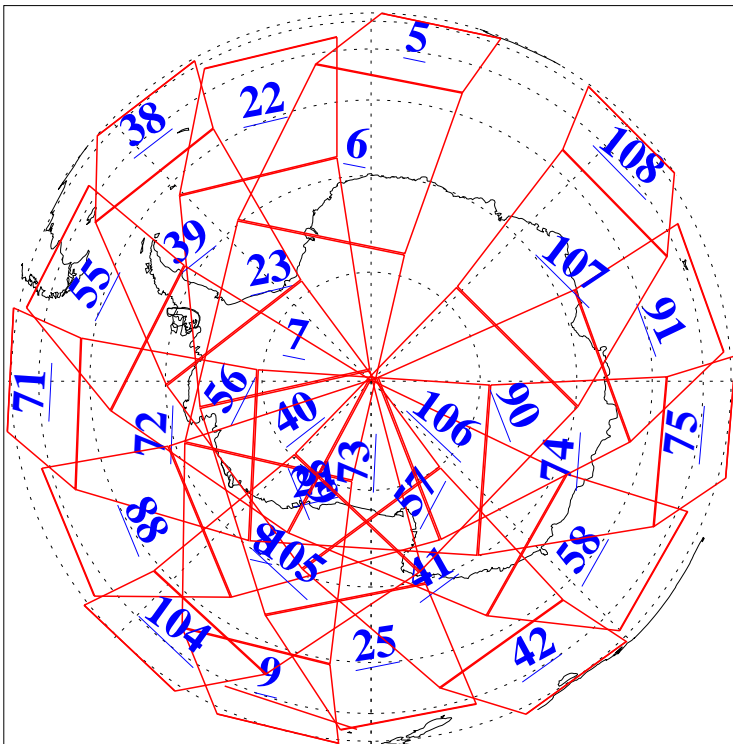

L1B Availability
AMSU Granules: 240
HSB Granules: 0
AIRS Granules: 240

9 Mar 2021
DoY 68
Aqua Day 6884
Granules: 1 to 120

Granules: 121 to 240

Legend: AMSU Available, HSB Available, AIRS Available

L1B Availability
 AMSU Granules: 240
 HSB Granules: 0
 AIRS Granules: 240

9 Mar 2021
 DoY 68
 Aqua Day 6884

Ascending Granules

Descending Granules

Legend: AMSU Available, *HSB Available*, AIRS Available

L1B Availability
 AMSU Granules: 240
 HSB Granules: 0
 AIRS Granules: 240

9 Mar 2021
 DoY 68
 Aqua Day 6884

Northern Hemisphere Granules

Southern Hemisphere Granules

Legend: AMSU Available, HSB Available, **AIRS Available**