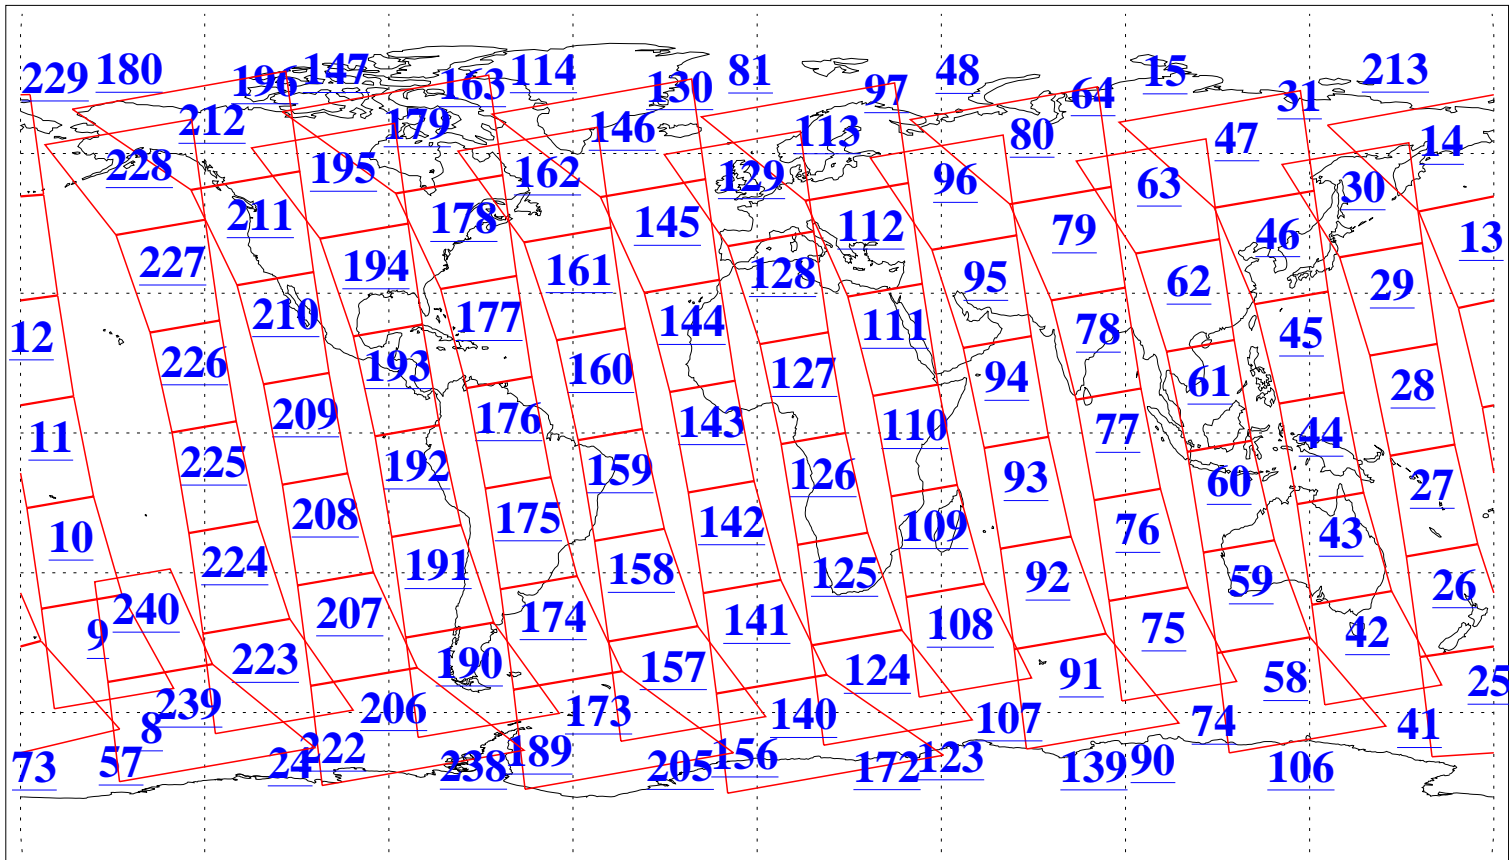

L1B Availability
AMSU Granules: 240
HSB Granules: 0
AIRS Granules: 240

9 Mar 2021
DoY 68
Aqua Day 6884
Granules: 1 to 120

Granules: 121 to 240

Legend: AMSU Available, HSB Available, AIRS Available

L1B Availability
 AMSU Granules: 240
 HSB Granules: 0
 AIRS Granules: 240

9 Mar 2021
 DoY 68
 Aqua Day 6884

Ascending Granules

Descending Granules

Legend: AMSU Available, *HSB Available*, AIRS Available

L1B Availability
 AMSU Granules: 240
 HSB Granules: 0
 AIRS Granules: 240

9 Mar 2021
 DoY 68
 Aqua Day 6884

Northern Hemisphere Granules

Southern Hemisphere Granules

Legend: AMSU Available, HSB Available, **AIRS Available**