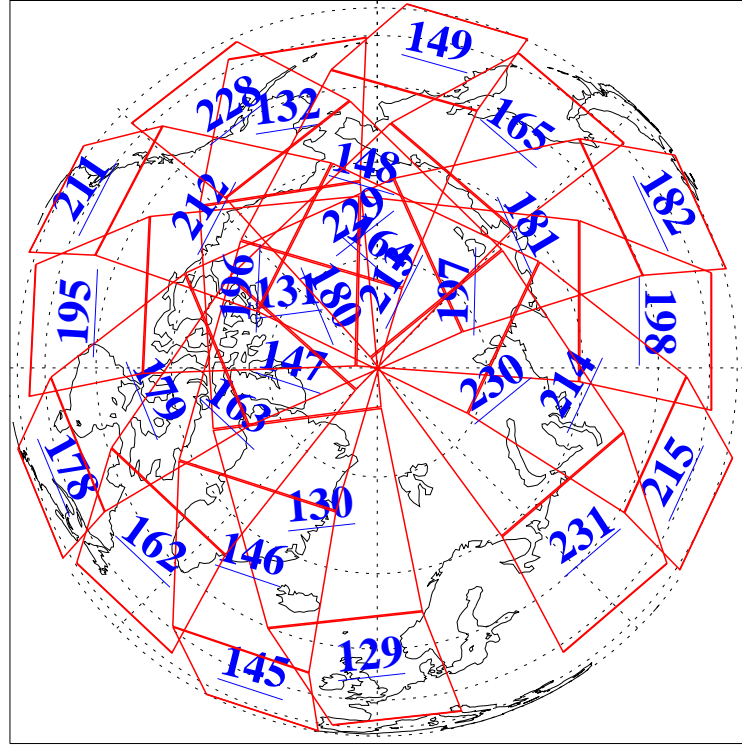

9 Mar 2021
 DoY 68
 Aqua Day 6884

Ascending Granules

Descending Granules

Legend: AMSU Available, *HSB Available*, AIRS Available

L1B Availability
 AMSU Granules: 240
 HSB Granules: 0
 AIRS Granules: 240

9 Mar 2021
 DoY 68
 Aqua Day 6884

Northern Hemisphere Granules

Southern Hemisphere Granules

Legend: AMSU Available, HSB Available, **AIRS Available**