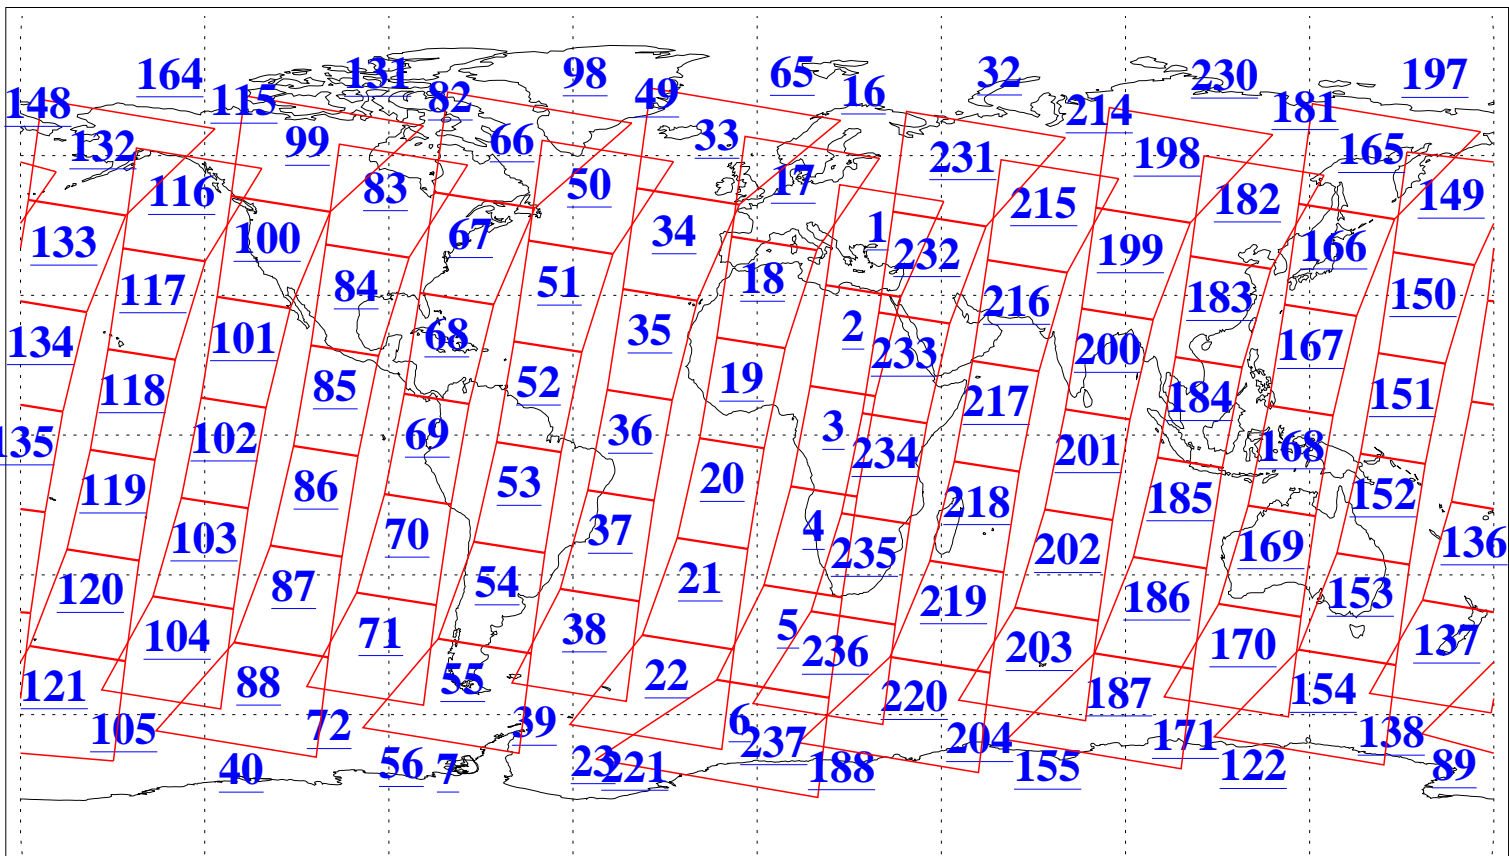

L1B Availability
AMSU Granules: 240
HSB Granules: 0
AIRS Granules: 240

9 Mar 2021
DoY 68
Aqua Day 6884
Granules: 1 to 120

Granules: 121 to 240

Legend: AMSU Available, HSB Available, AIRS Available

L1B Availability
 AMSU Granules: 240
 HSB Granules: 0
 AIRS Granules: 240

9 Mar 2021
 DoY 68
 Aqua Day 6884

Ascending Granules

Descending Granules

Legend: AMSU Available, *HSB Available*, AIRS Available

L1B Availability
 AMSU Granules: 240
 HSB Granules: 0
 AIRS Granules: 240

9 Mar 2021
 DoY 68
 Aqua Day 6884

Northern Hemisphere Granules

Southern Hemisphere Granules

Legend: AMSU Available, HSB Available, **AIRS Available**