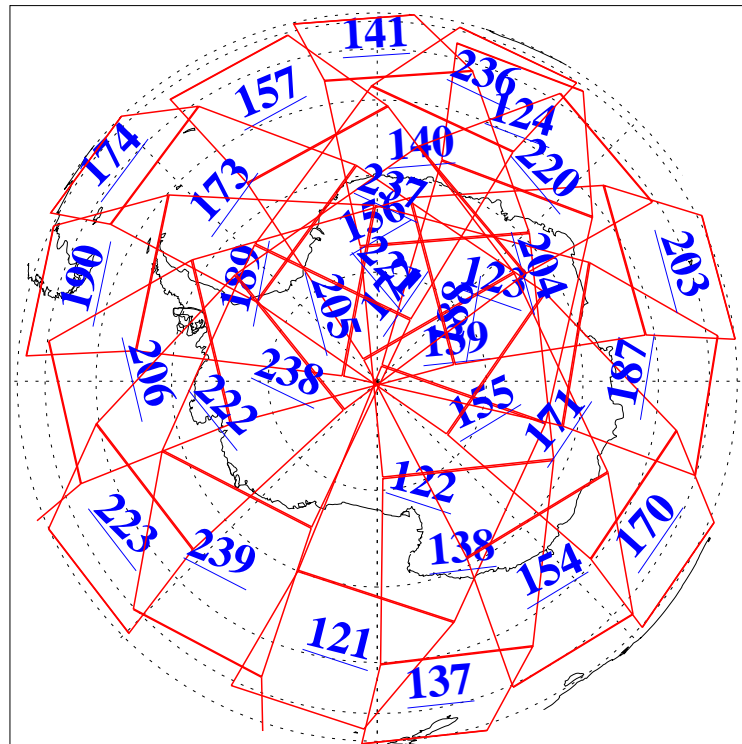

L1B Availability
AMSU Granules: 240
HSB Granules: 0
AIRS Granules: 240

9 Mar 2021
DoY 68
Aqua Day 6884
Granules: 1 to 120

Granules: 121 to 240

Legend: AMSU Available, HSB Available, AIRS Available

L1B Availability
 AMSU Granules: 240
 HSB Granules: 0
 AIRS Granules: 240

9 Mar 2021
 DoY 68
 Aqua Day 6884

Ascending Granules

Descending Granules

Legend: AMSU Available, *HSB Available*, AIRS Available

L1B Availability
 AMSU Granules: 240
 HSB Granules: 0
 AIRS Granules: 240

9 Mar 2021
 DoY 68
 Aqua Day 6884

Northern Hemisphere Granules

Southern Hemisphere Granules

Legend: AMSU Available, HSB Available, **AIRS Available**