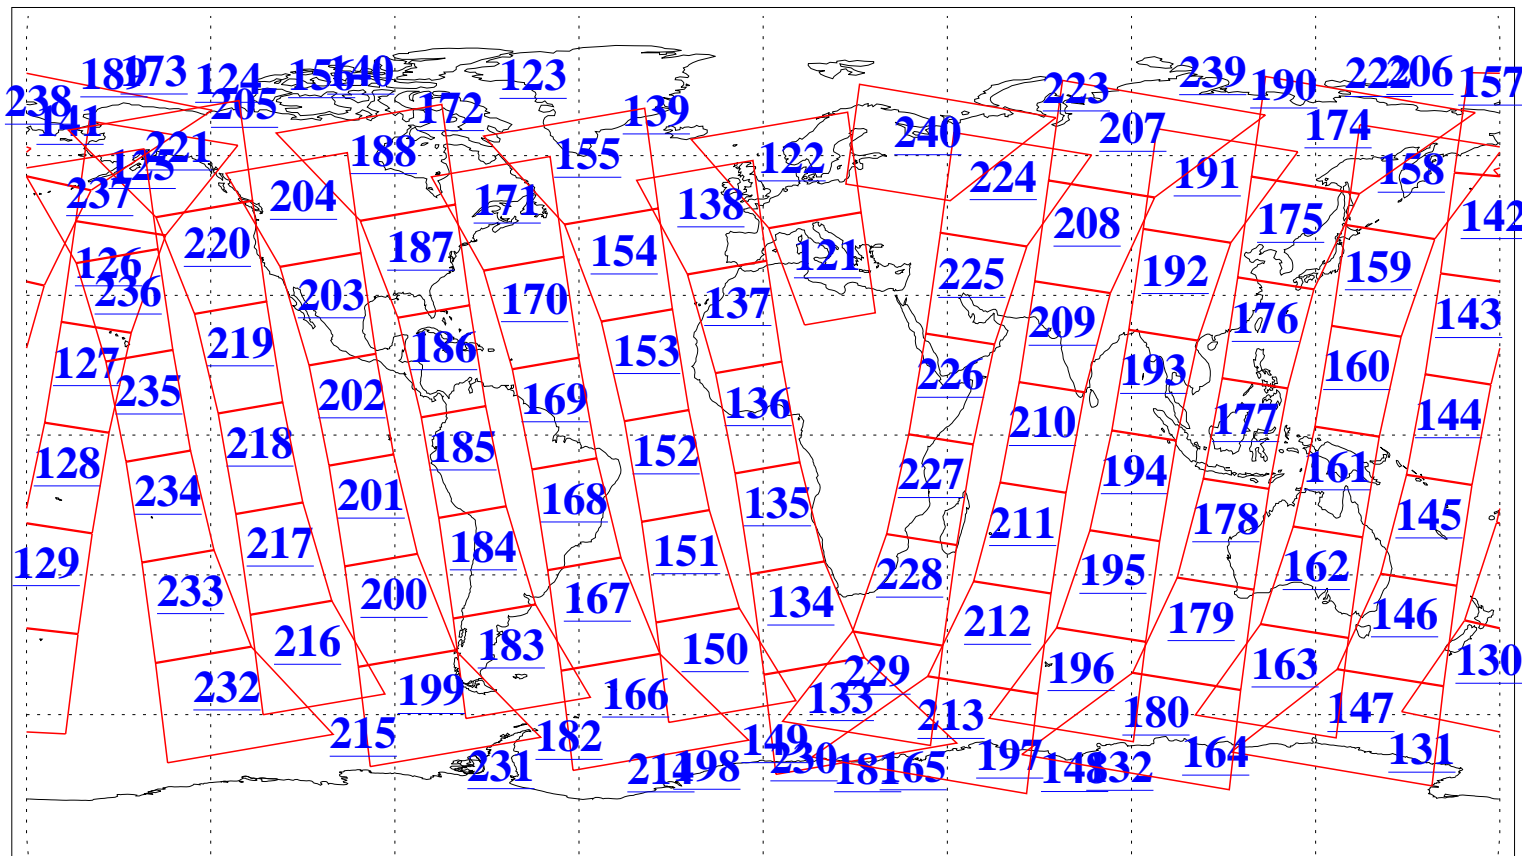

L1B Availability  
AMSU Granules: 240  
HSB Granules: 0  
AIRS Granules: 240

8 Mar 2021  
DoY 67  
Aqua Day 6883  
Granules: 1 to 120

Granules: 121 to 240

Legend: AMSU Available, *HSB Available*, *AIRS Available*

L1B Availability  
 AMSU Granules: 240  
 HSB Granules: 0  
 AIRS Granules: 240

8 Mar 2021  
 DoY 67  
 Aqua Day 6883

Ascending Granules

Descending Granules

Legend: AMSU Available, *HSB Available*, AIRS Available

L1B Availability  
 AMSU Granules: 240  
 HSB Granules: 0  
 AIRS Granules: 240

8 Mar 2021  
 DoY 67  
 Aqua Day 6883

Northern Hemisphere Granules

Southern Hemisphere Granules

Legend: AMSU Available, HSB Available, **AIRS Available**