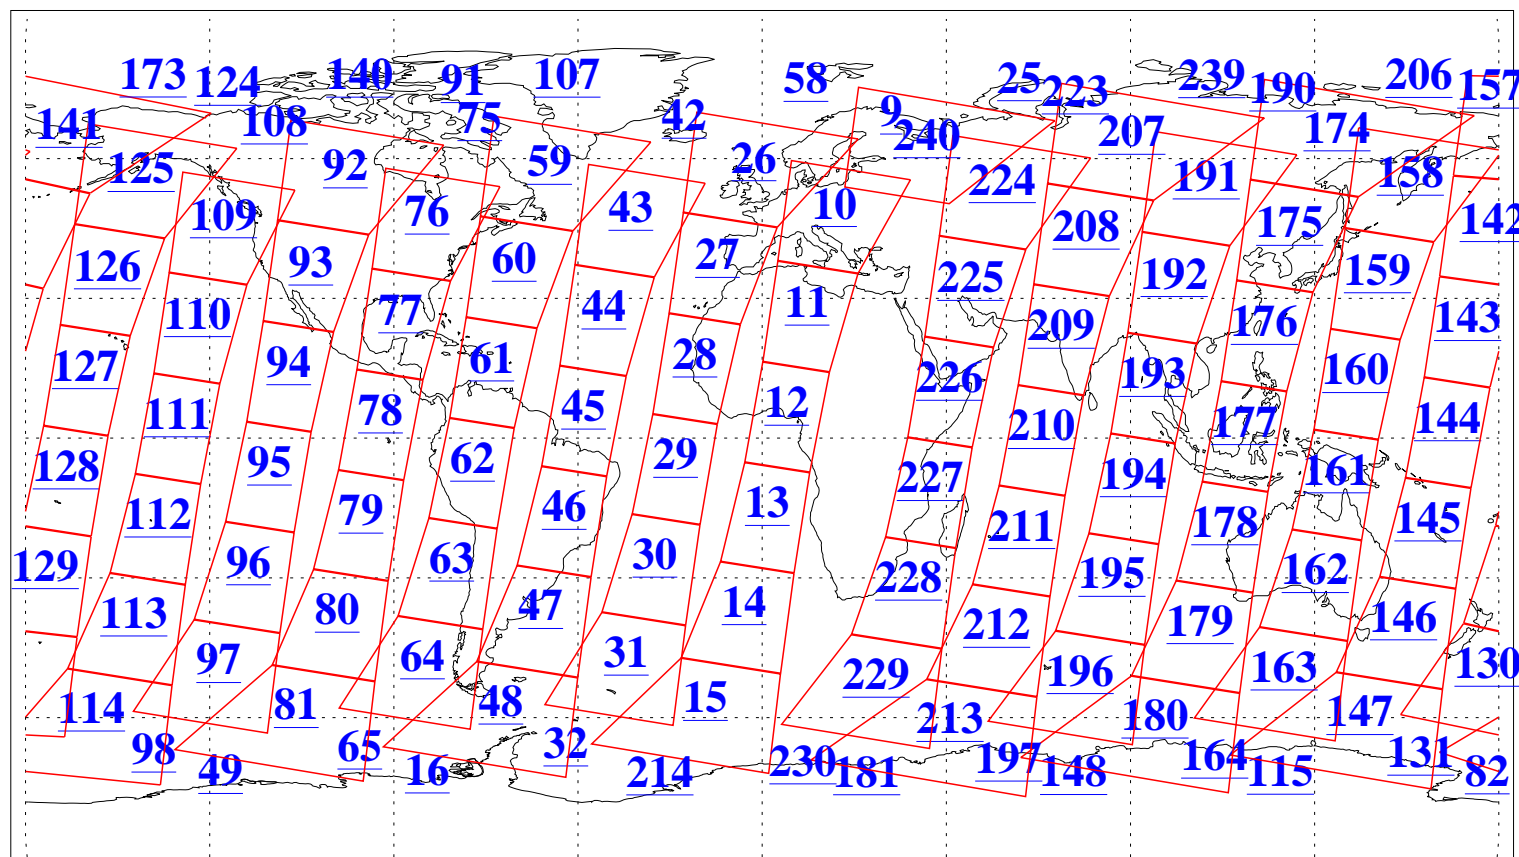

L1B Availability  
AMSU Granules: 240  
HSB Granules: 0  
AIRS Granules: 240

8 Mar 2021  
DoY 67  
Aqua Day 6883  
Granules: 1 to 120

Granules: 121 to 240

Legend: AMSU Available, *HSB Available*, *AIRS Available*

L1B Availability  
 AMSU Granules: 240  
 HSB Granules: 0  
 AIRS Granules: 240

8 Mar 2021  
 DoY 67  
 Aqua Day 6883

Ascending Granules

Descending Granules

Legend: AMSU Available, *HSB Available*, AIRS Available

L1B Availability  
 AMSU Granules: 240  
 HSB Granules: 0  
 AIRS Granules: 240

8 Mar 2021  
 DoY 67  
 Aqua Day 6883

Northern Hemisphere Granules

Southern Hemisphere Granules

Legend: AMSU Available, HSB Available, **AIRS Available**