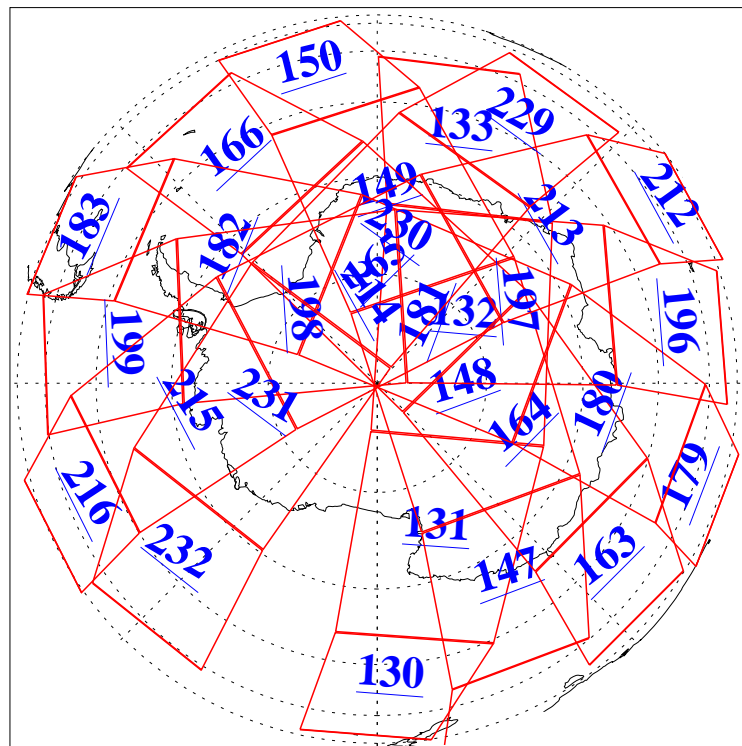

L1B Availability  
 AMSU Granules: 240  
 HSB Granules: 0  
 AIRS Granules: 240

8 Mar 2021  
 DoY 67  
 Aqua Day 6883

Ascending Granules

Descending Granules

Legend: AMSU Available, *HSB Available*, AIRS Available

L1B Availability  
 AMSU Granules: 240  
 HSB Granules: 0  
 AIRS Granules: 240

8 Mar 2021  
 DoY 67  
 Aqua Day 6883

Northern Hemisphere Granules

Southern Hemisphere Granules

Legend: AMSU Available, HSB Available, **AIRS Available**