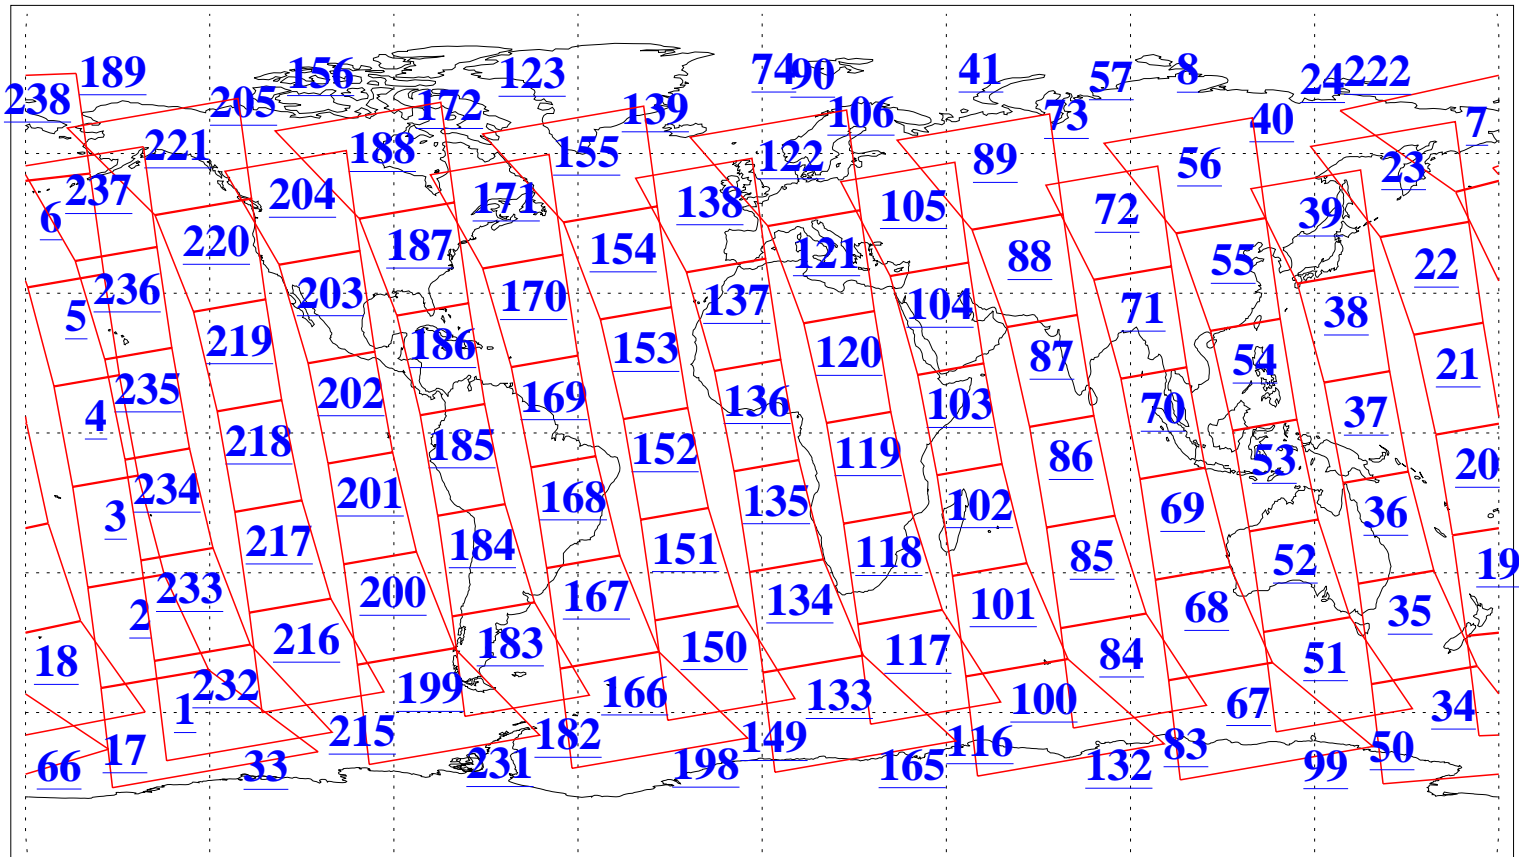

L1B Availability  
AMSU Granules: 240  
HSB Granules: 0  
AIRS Granules: 240

8 Mar 2021  
DoY 67  
Aqua Day 6883  
Granules: 1 to 120

Granules: 121 to 240

Legend: AMSU Available, *HSB Available*, *AIRS Available*

L1B Availability  
 AMSU Granules: 240  
 HSB Granules: 0  
 AIRS Granules: 240

8 Mar 2021  
 DoY 67  
 Aqua Day 6883

Ascending Granules

Descending Granules

Legend: AMSU Available, *HSB Available*, AIRS Available

L1B Availability  
 AMSU Granules: 240  
 HSB Granules: 0  
 AIRS Granules: 240

8 Mar 2021  
 DoY 67  
 Aqua Day 6883

Northern Hemisphere Granules

Southern Hemisphere Granules

Legend: AMSU Available, HSB Available, **AIRS Available**