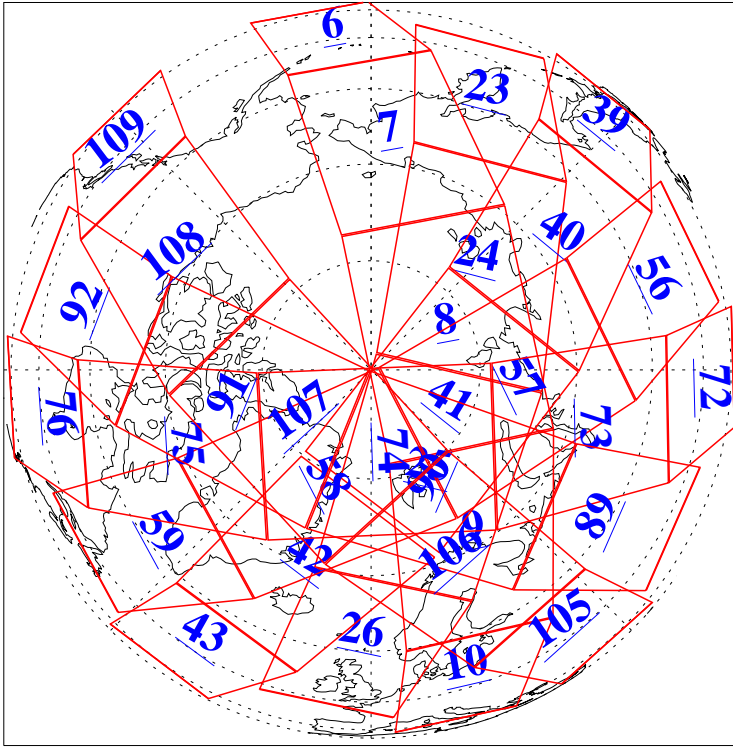

L1B Availability  
AMSU Granules: 240  
HSB Granules: 0  
AIRS Granules: 240

8 Mar 2021  
DoY 67  
Aqua Day 6883  
Granules: 1 to 120

Granules: 121 to 240

Legend: AMSU Available, *HSB Available*, *AIRS Available*

L1B Availability  
 AMSU Granules: 240  
 HSB Granules: 0  
 AIRS Granules: 240

8 Mar 2021  
 DoY 67  
 Aqua Day 6883

Ascending Granules

Descending Granules

Legend: AMSU Available, *HSB Available*, AIRS Available

L1B Availability  
 AMSU Granules: 240  
 HSB Granules: 0  
 AIRS Granules: 240

8 Mar 2021  
 DoY 67  
 Aqua Day 6883

Northern Hemisphere Granules

Southern Hemisphere Granules

Legend: AMSU Available, HSB Available, **AIRS Available**