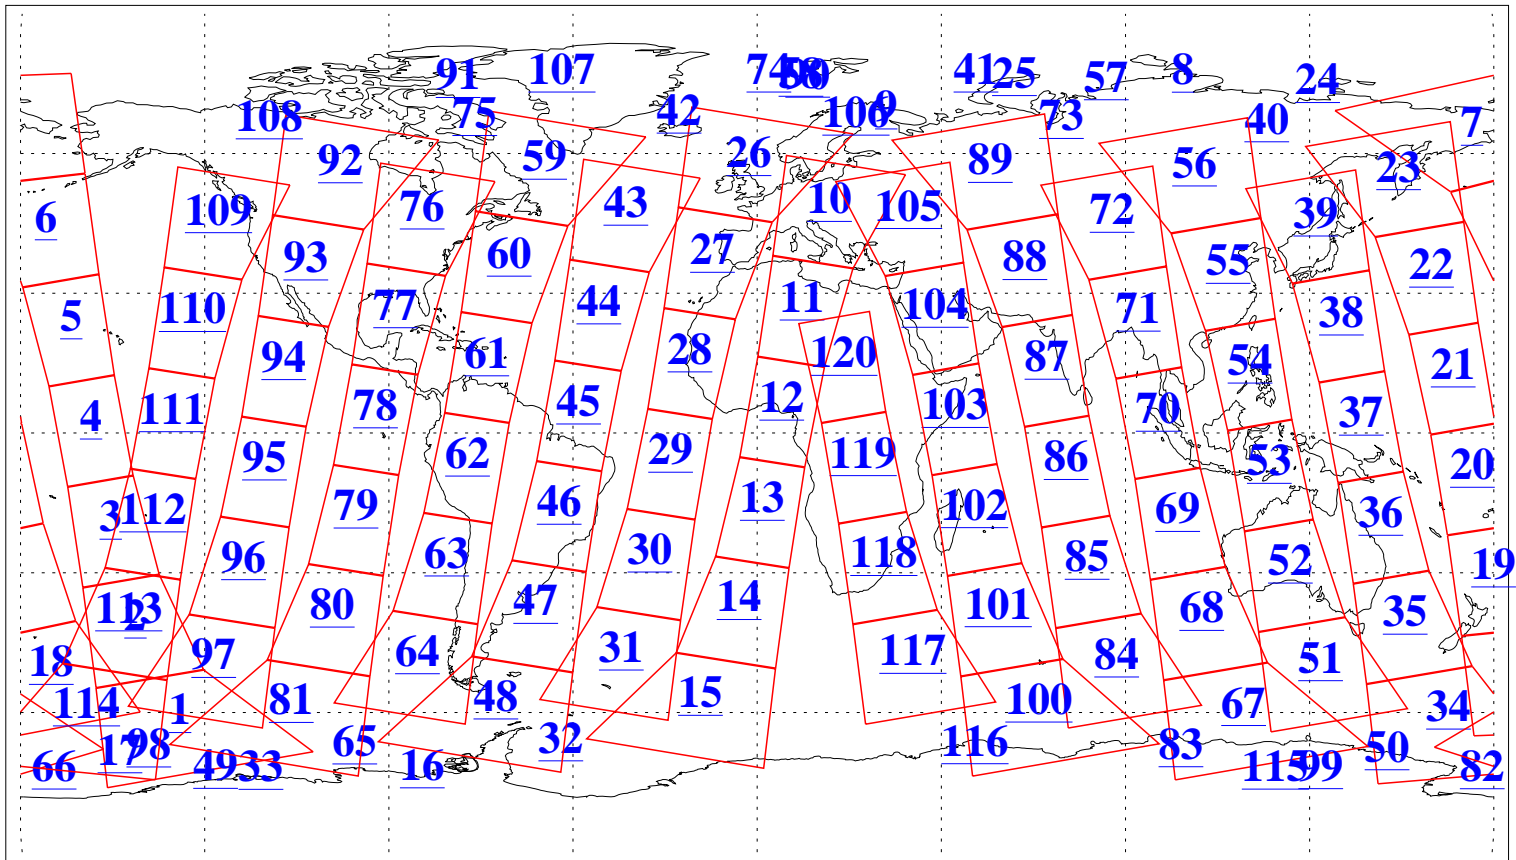

L1B Availability  
AMSU Granules: 240  
HSB Granules: 0  
AIRS Granules: 240

8 Mar 2021  
DoY 67  
Aqua Day 6883  
Granules: 1 to 120

Granules: 121 to 240

Legend: AMSU Available, *HSB Available*, *AIRS Available*

L1B Availability  
 AMSU Granules: 240  
 HSB Granules: 0  
 AIRS Granules: 240

8 Mar 2021  
 DoY 67  
 Aqua Day 6883

Ascending Granules

Descending Granules

Legend: AMSU Available, *HSB Available*, AIRS Available

L1B Availability  
 AMSU Granules: 240  
 HSB Granules: 0  
 AIRS Granules: 240

8 Mar 2021  
 DoY 67  
 Aqua Day 6883

Northern Hemisphere Granules

Southern Hemisphere Granules

Legend: AMSU Available, HSB Available, **AIRS Available**