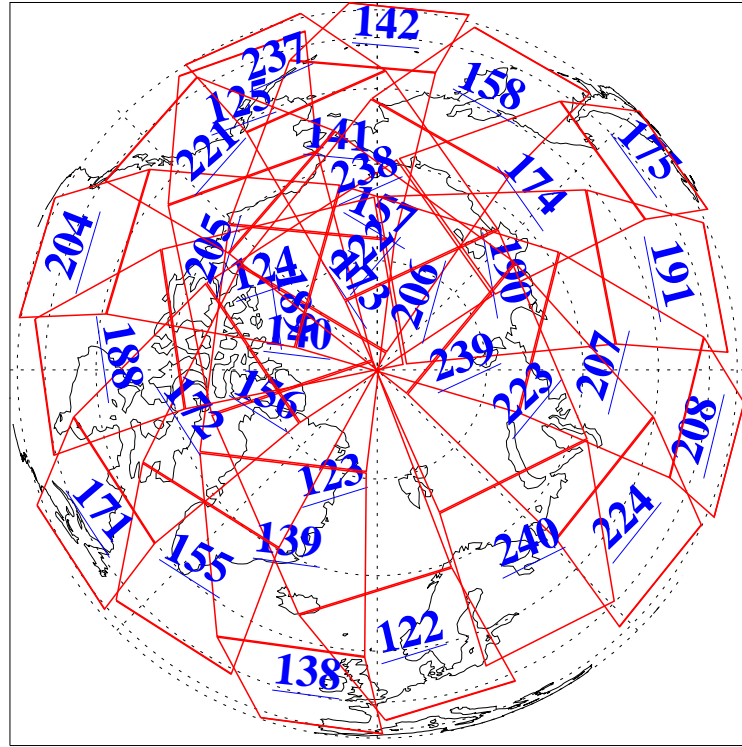

L1B Availability  
AMSU Granules: 240  
HSB Granules: 0  
AIRS Granules: 240

8 Mar 2021  
DoY 67  
Aqua Day 6883  
Granules: 1 to 120

Granules: 121 to 240

Legend: AMSU Available, *HSB Available*, *AIRS Available*

L1B Availability  
 AMSU Granules: 240  
 HSB Granules: 0  
 AIRS Granules: 240

8 Mar 2021  
 DoY 67  
 Aqua Day 6883

Ascending Granules

Descending Granules

Legend: AMSU Available, *HSB Available*, AIRS Available

L1B Availability  
 AMSU Granules: 240  
 HSB Granules: 0  
 AIRS Granules: 240

8 Mar 2021  
 DoY 67  
 Aqua Day 6883

Northern Hemisphere Granules

Southern Hemisphere Granules

Legend: AMSU Available, HSB Available, **AIRS Available**