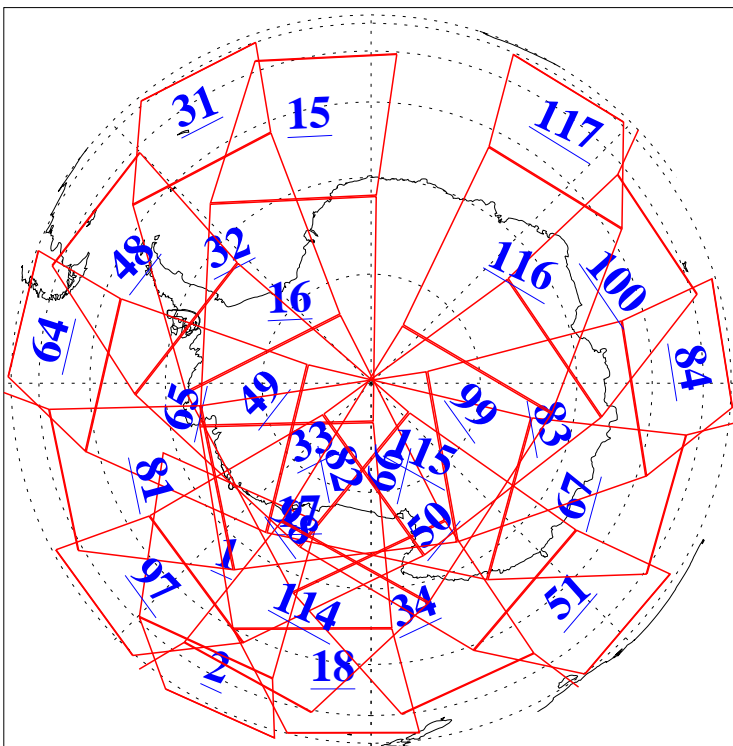

L1B Availability  
AMSU Granules: 240  
HSB Granules: 0  
AIRS Granules: 240

8 Mar 2021  
DoY 67  
Aqua Day 6883  
Granules: 1 to 120

Granules: 121 to 240

Legend: AMSU Available, *HSB Available*, *AIRS Available*

L1B Availability  
 AMSU Granules: 240  
 HSB Granules: 0  
 AIRS Granules: 240

8 Mar 2021  
 DoY 67  
 Aqua Day 6883

Ascending Granules

Descending Granules

Legend: AMSU Available, *HSB Available*, AIRS Available

L1B Availability  
 AMSU Granules: 240  
 HSB Granules: 0  
 AIRS Granules: 240

8 Mar 2021  
 DoY 67  
 Aqua Day 6883

Northern Hemisphere Granules

Southern Hemisphere Granules

Legend: AMSU Available, HSB Available, **AIRS Available**