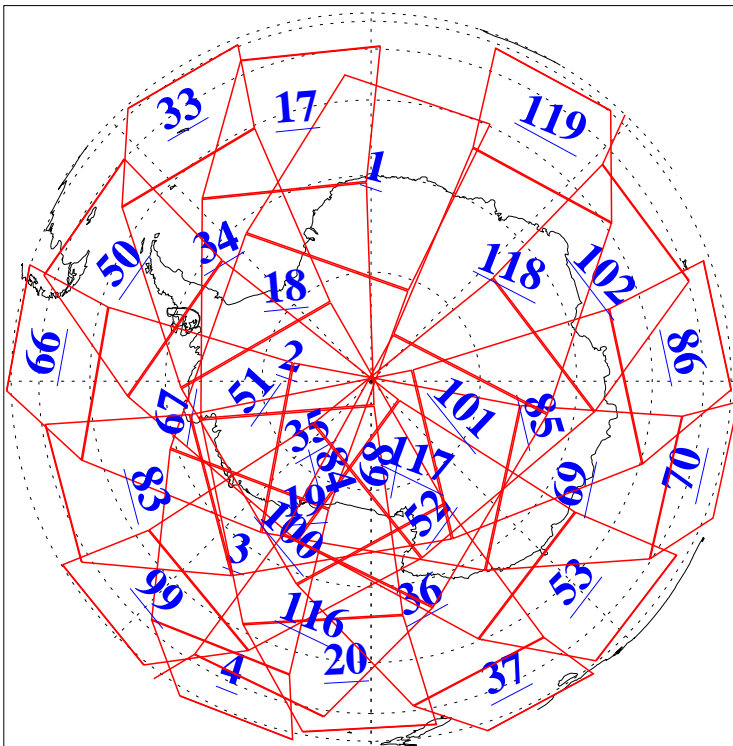

L1B Availability  
AMSU Granules: 239  
HSB Granules: 0  
AIRS Granules: 240

6 Mar 2021  
DoY 65  
Aqua Day 6881  
Granules: 1 to 120

Granules: 121 to 240

Legend: AMSU Available, *HSB Available*, *AIRS Available*

L1B Availability  
 AMSU Granules: 239  
 HSB Granules: 0  
 AIRS Granules: 240

6 Mar 2021  
 DoY 65  
 Aqua Day 6881

Ascending Granules

Descending Granules

Legend: AMSU Available, HSB Available, AIRS Available

L1B Availability  
 AMSU Granules: 239  
 HSB Granules: 0  
 AIRS Granules: 240

8 Mar 2021  
 DoY 65  
 Aqua Day 6881

Northern Hemisphere Granules

Southern Hemisphere Granules

Legend: AMSU Available, HSB Available, **AIRS Available**