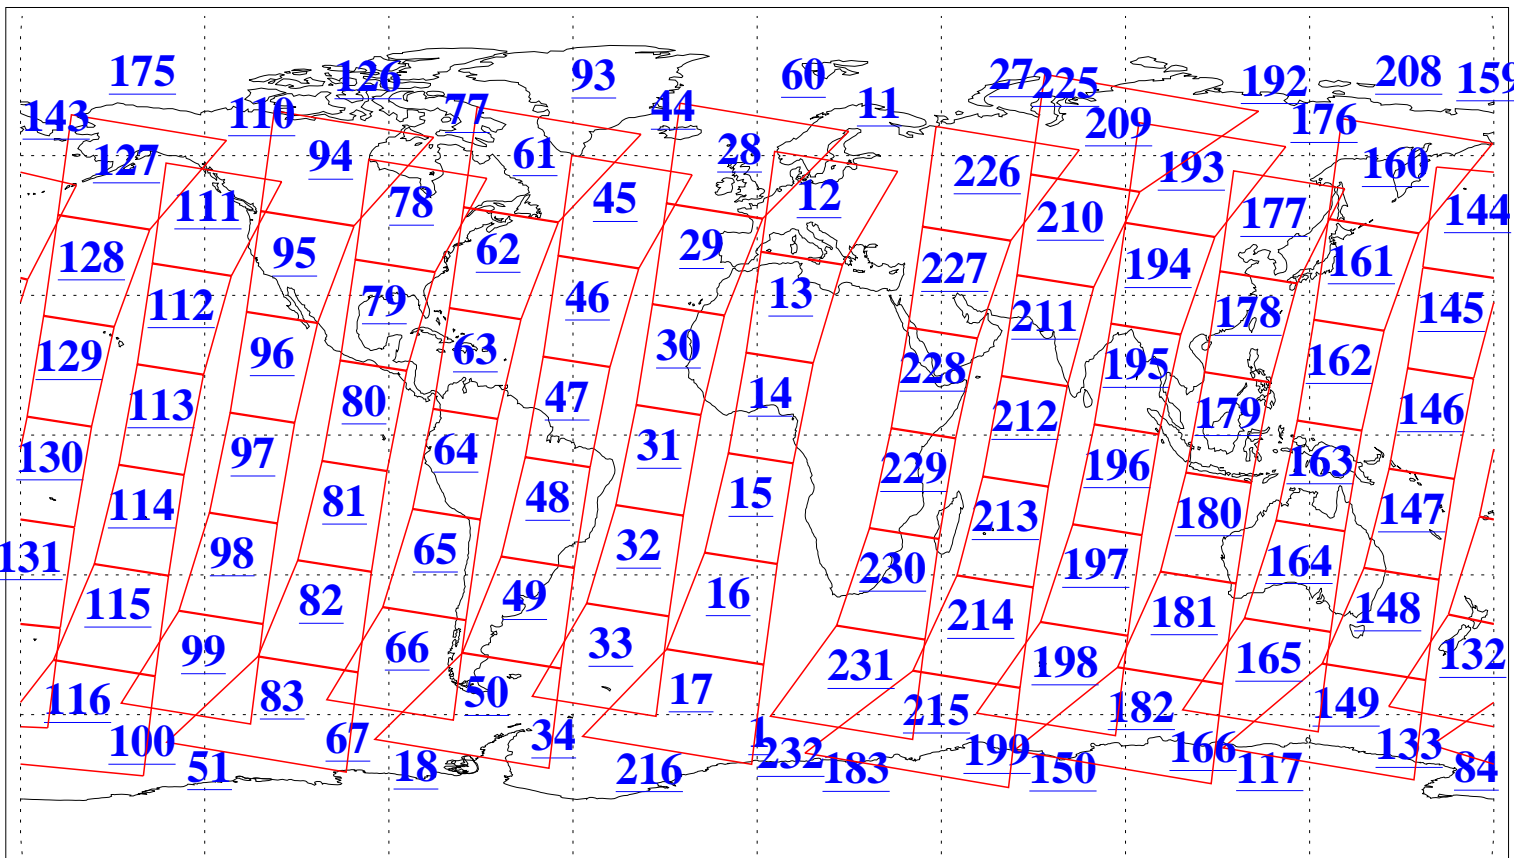

L1B Availability  
AMSU Granules: 239  
HSB Granules: 0  
AIRS Granules: 240

6 Mar 2021  
DoY 65  
Aqua Day 6881  
Granules: 1 to 120

Granules: 121 to 240

Legend: AMSU Available, *HSB Available*, *AIRS Available*

L1B Availability  
 AMSU Granules: 239  
 HSB Granules: 0  
 AIRS Granules: 240

6 Mar 2021  
 DoY 65  
 Aqua Day 6881

Ascending Granules

Descending Granules

Legend: AMSU Available, HSB Available, AIRS Available

L1B Availability  
 AMSU Granules: 239  
 HSB Granules: 0  
 AIRS Granules: 240

8 Mar 2021  
 DoY 65  
 Aqua Day 6881

Northern Hemisphere Granules

Southern Hemisphere Granules

Legend: AMSU Available, HSB Available, **AIRS Available**