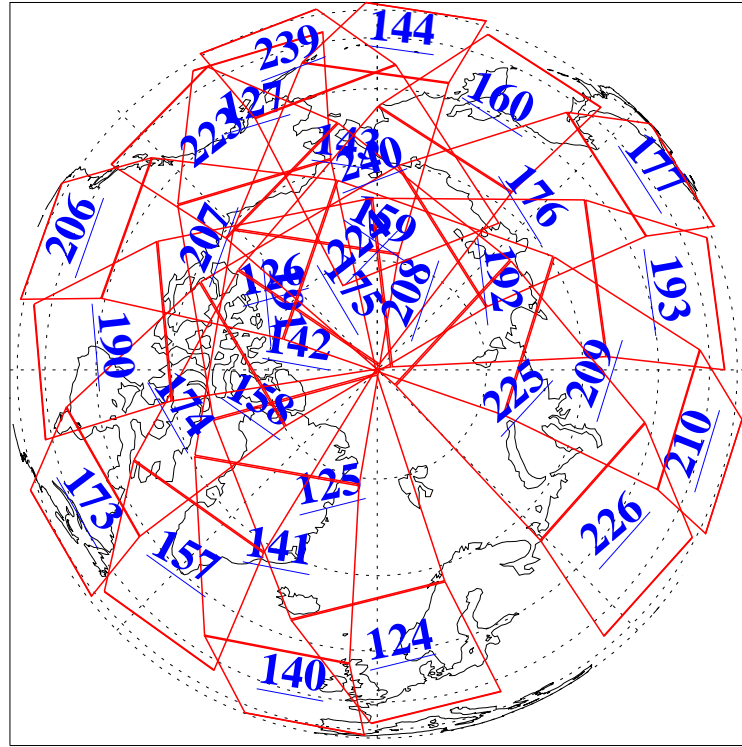

L1B Availability  
 AMSU Granules: 239  
 HSB Granules: 0  
 AIRS Granules: 240

6 Mar 2021  
 DoY 65  
 Aqua Day 6881

Ascending Granules

Descending Granules

Legend: AMSU Available, HSB Available, AIRS Available

L1B Availability  
 AMSU Granules: 239  
 HSB Granules: 0  
 AIRS Granules: 240

8 Mar 2021  
 DoY 65  
 Aqua Day 6881

Northern Hemisphere Granules

Southern Hemisphere Granules

Legend: AMSU Available, HSB Available, **AIRS Available**