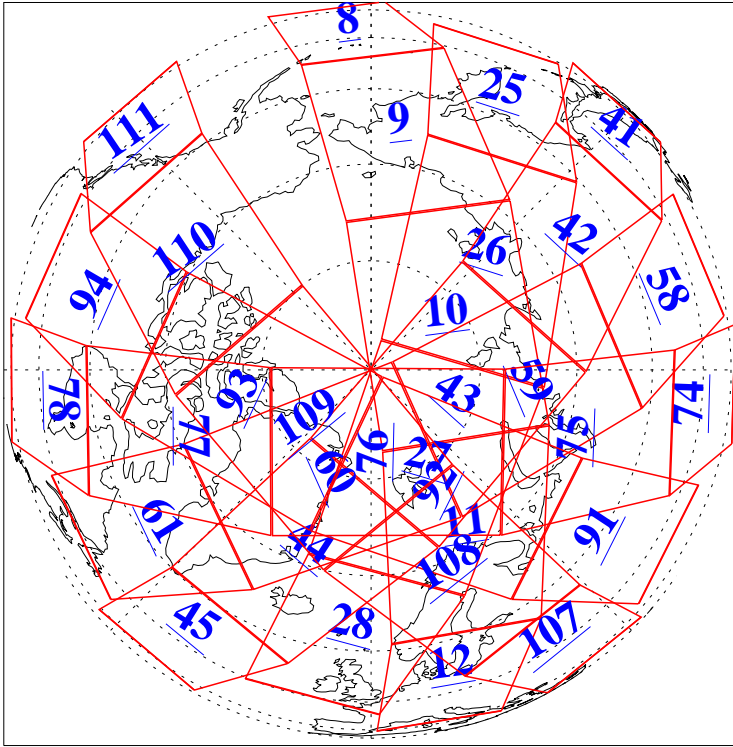

L1B Availability  
AMSU Granules: 239  
HSB Granules: 0  
AIRS Granules: 240

6 Mar 2021  
DoY 65  
Aqua Day 6881  
Granules: 1 to 120

Granules: 121 to 240

Legend: AMSU Available, *HSB Available*, *AIRS Available*

L1B Availability  
 AMSU Granules: 239  
 HSB Granules: 0  
 AIRS Granules: 240

6 Mar 2021  
 DoY 65  
 Aqua Day 6881

Ascending Granules

Descending Granules

Legend: AMSU Available, HSB Available, AIRS Available

L1B Availability  
 AMSU Granules: 239  
 HSB Granules: 0  
 AIRS Granules: 240

8 Mar 2021  
 DoY 65  
 Aqua Day 6881

Northern Hemisphere Granules

Southern Hemisphere Granules

Legend: AMSU Available, HSB Available, **AIRS Available**