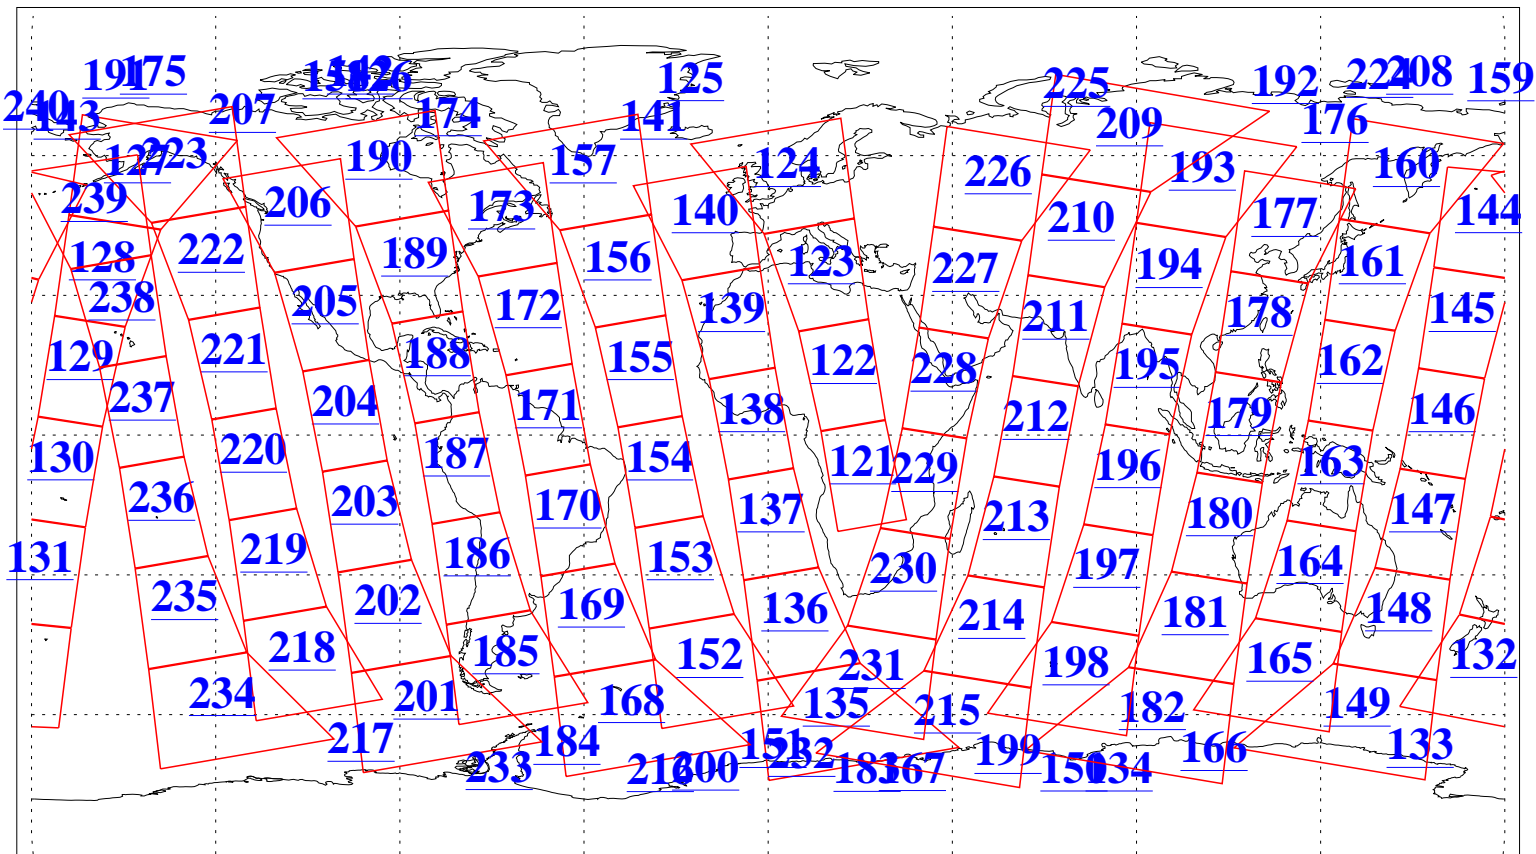

L1B Availability  
AMSU Granules: 239  
HSB Granules: 0  
AIRS Granules: 240

6 Mar 2021  
DoY 65  
Aqua Day 6881  
Granules: 1 to 120

Granules: 121 to 240

Legend: AMSU Available, *HSB Available*, *AIRS Available*

L1B Availability  
 AMSU Granules: 239  
 HSB Granules: 0  
 AIRS Granules: 240

6 Mar 2021  
 DoY 65  
 Aqua Day 6881

Ascending Granules

Descending Granules

Legend: AMSU Available, HSB Available, AIRS Available

L1B Availability  
 AMSU Granules: 239  
 HSB Granules: 0  
 AIRS Granules: 240

8 Mar 2021  
 DoY 65  
 Aqua Day 6881

Northern Hemisphere Granules

Southern Hemisphere Granules

Legend: AMSU Available, HSB Available, **AIRS Available**