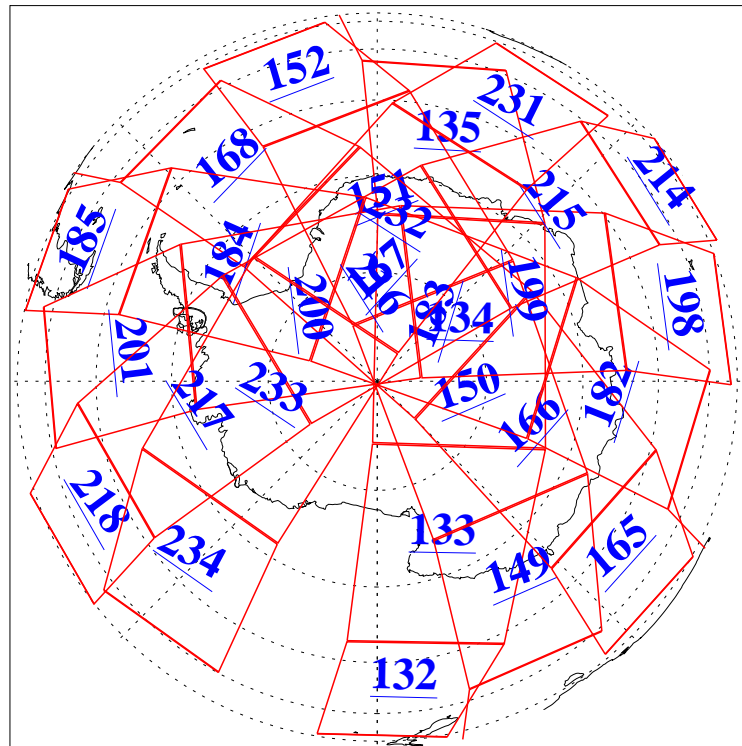

L1B Availability  
AMSU Granules: 239  
HSB Granules: 0  
AIRS Granules: 240

6 Mar 2021  
DoY 65  
Aqua Day 6881  
Granules: 1 to 120

Granules: 121 to 240

Legend: AMSU Available, *HSB Available*, *AIRS Available*

L1B Availability  
 AMSU Granules: 239  
 HSB Granules: 0  
 AIRS Granules: 240

6 Mar 2021  
 DoY 65  
 Aqua Day 6881

Ascending Granules

Descending Granules

Legend: AMSU Available, HSB Available, AIRS Available

L1B Availability  
 AMSU Granules: 239  
 HSB Granules: 0  
 AIRS Granules: 240

8 Mar 2021  
 DoY 65  
 Aqua Day 6881

Northern Hemisphere Granules

Southern Hemisphere Granules

Legend: AMSU Available, HSB Available, **AIRS Available**