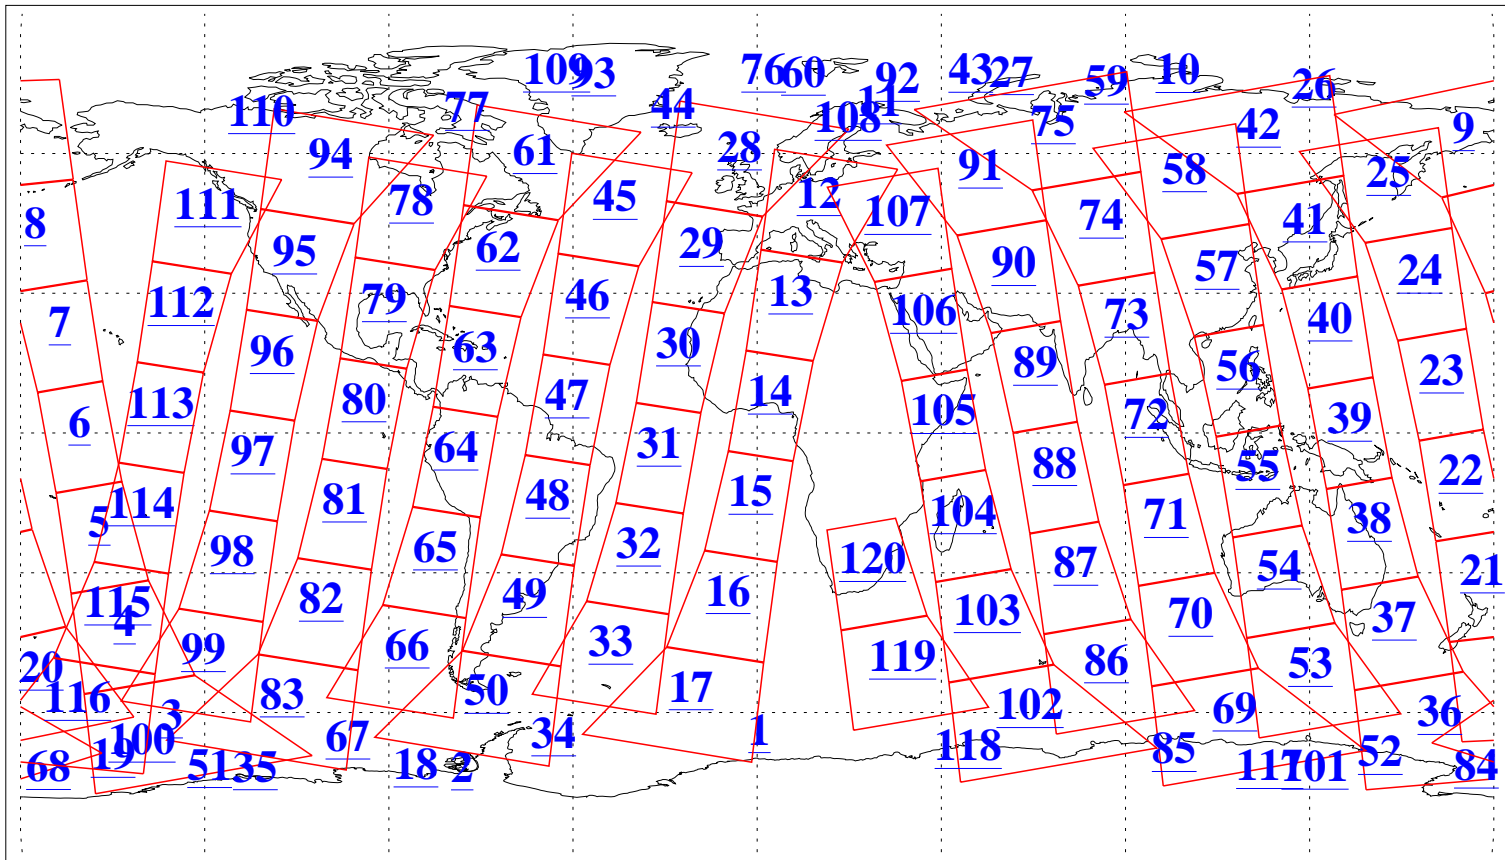

L1B Availability  
AMSU Granules: 239  
HSB Granules: 0  
AIRS Granules: 240

6 Mar 2021  
DoY 65  
Aqua Day 6881  
Granules: 1 to 120

Granules: 121 to 240

Legend: AMSU Available, *HSB Available*, *AIRS Available*

L1B Availability  
 AMSU Granules: 239  
 HSB Granules: 0  
 AIRS Granules: 240

6 Mar 2021  
 DoY 65  
 Aqua Day 6881

Ascending Granules

Descending Granules

Legend: AMSU Available, HSB Available, AIRS Available

L1B Availability  
 AMSU Granules: 239  
 HSB Granules: 0  
 AIRS Granules: 240

8 Mar 2021  
 DoY 65  
 Aqua Day 6881

Northern Hemisphere Granules

Southern Hemisphere Granules

Legend: AMSU Available, HSB Available, **AIRS Available**