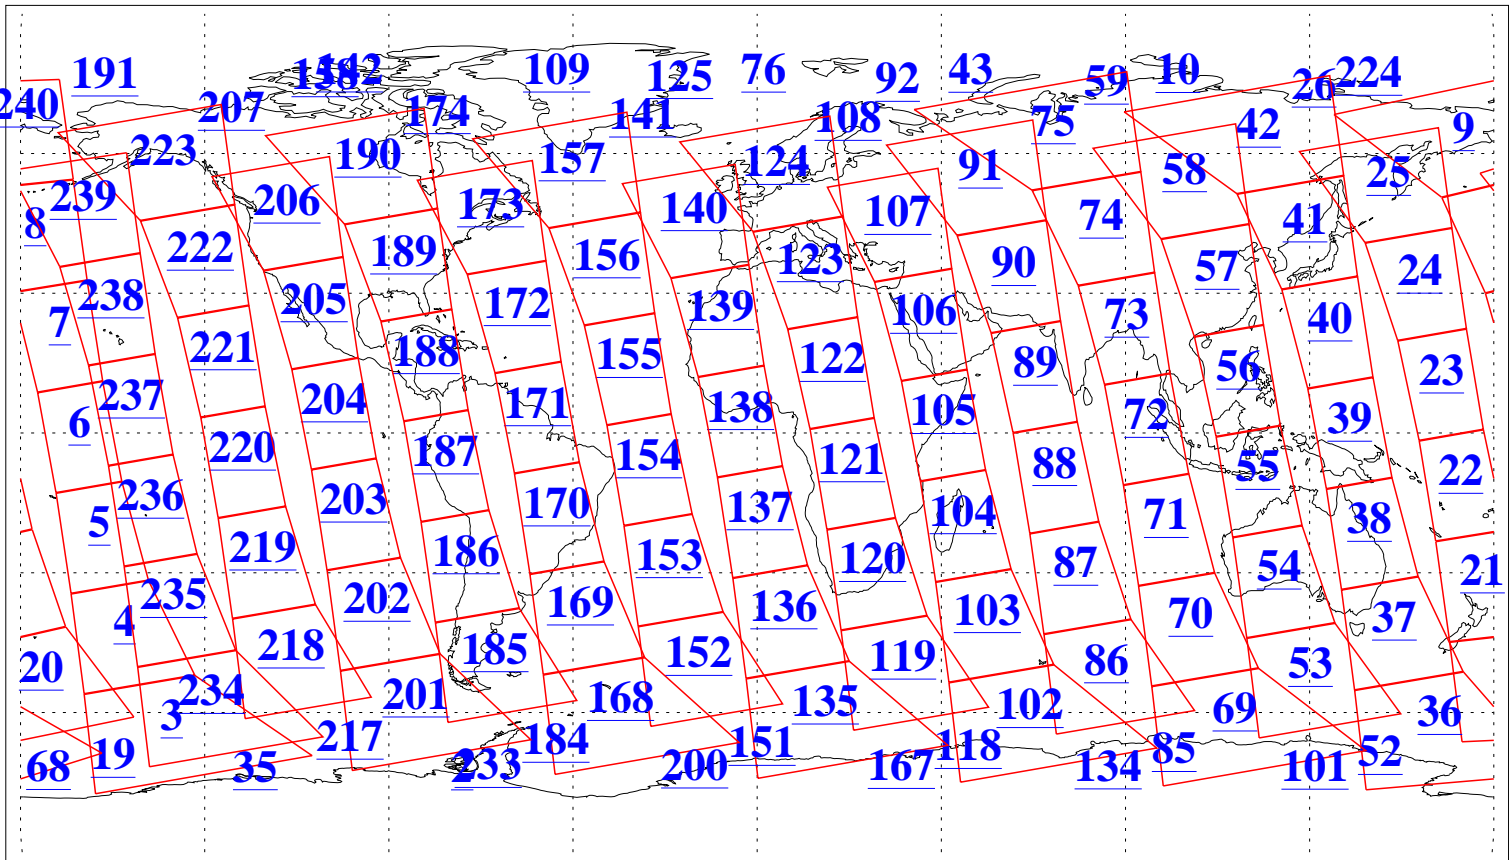

L1B Availability  
AMSU Granules: 239  
HSB Granules: 0  
AIRS Granules: 240

6 Mar 2021  
DoY 65  
Aqua Day 6881  
Granules: 1 to 120

Granules: 121 to 240

Legend: AMSU Available, *HSB Available*, *AIRS Available*

L1B Availability  
 AMSU Granules: 239  
 HSB Granules: 0  
 AIRS Granules: 240

6 Mar 2021  
 DoY 65  
 Aqua Day 6881

Ascending Granules

Descending Granules

Legend: AMSU Available, HSB Available, AIRS Available

L1B Availability  
 AMSU Granules: 239  
 HSB Granules: 0  
 AIRS Granules: 240

8 Mar 2021  
 DoY 65  
 Aqua Day 6881

Northern Hemisphere Granules

Southern Hemisphere Granules

Legend: AMSU Available, HSB Available, **AIRS Available**