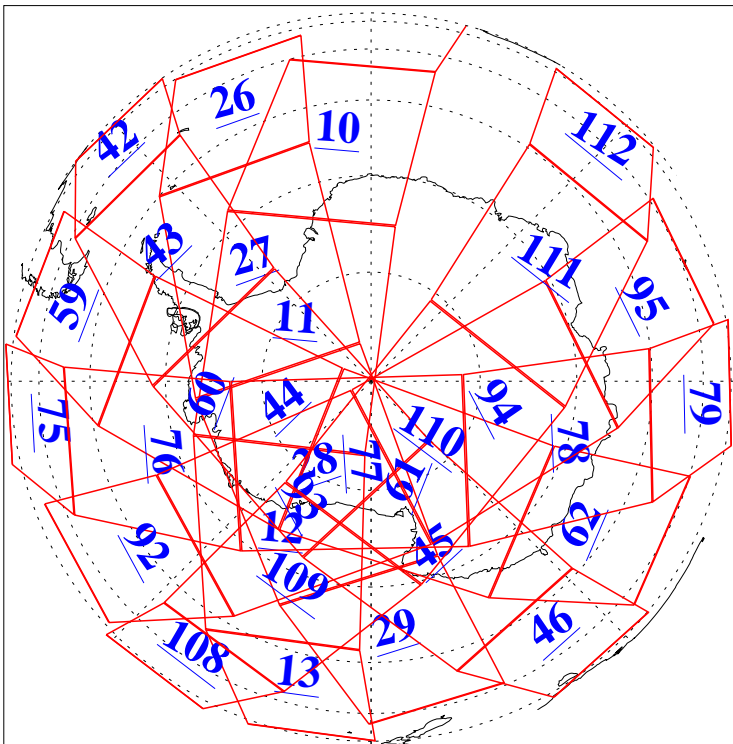

L1B Availability
AMSU Granules: 240
HSB Granules: 0
AIRS Granules: 240

5 Mar 2021
DoY 64
Aqua Day 6880
Granules: 1 to 120

Granules: 121 to 240

Legend: AMSU Available, *HSB Available*, *AIRS Available*

L1B Availability
 AMSU Granules: 240
 HSB Granules: 0
 AIRS Granules: 240

5 Mar 2021
 DoY 64
 Aqua Day 6880

Ascending Granules

Descending Granules

Legend: AMSU Available, *HSB Available*, AIRS Available

L1B Availability
 AMSU Granules: 240
 HSB Granules: 0
 AIRS Granules: 240

5 Mar 2021
 DoY 64
 Aqua Day 6880

Northern Hemisphere Granules

Southern Hemisphere Granules

Legend: AMSU Available, HSB Available, AIRS Available