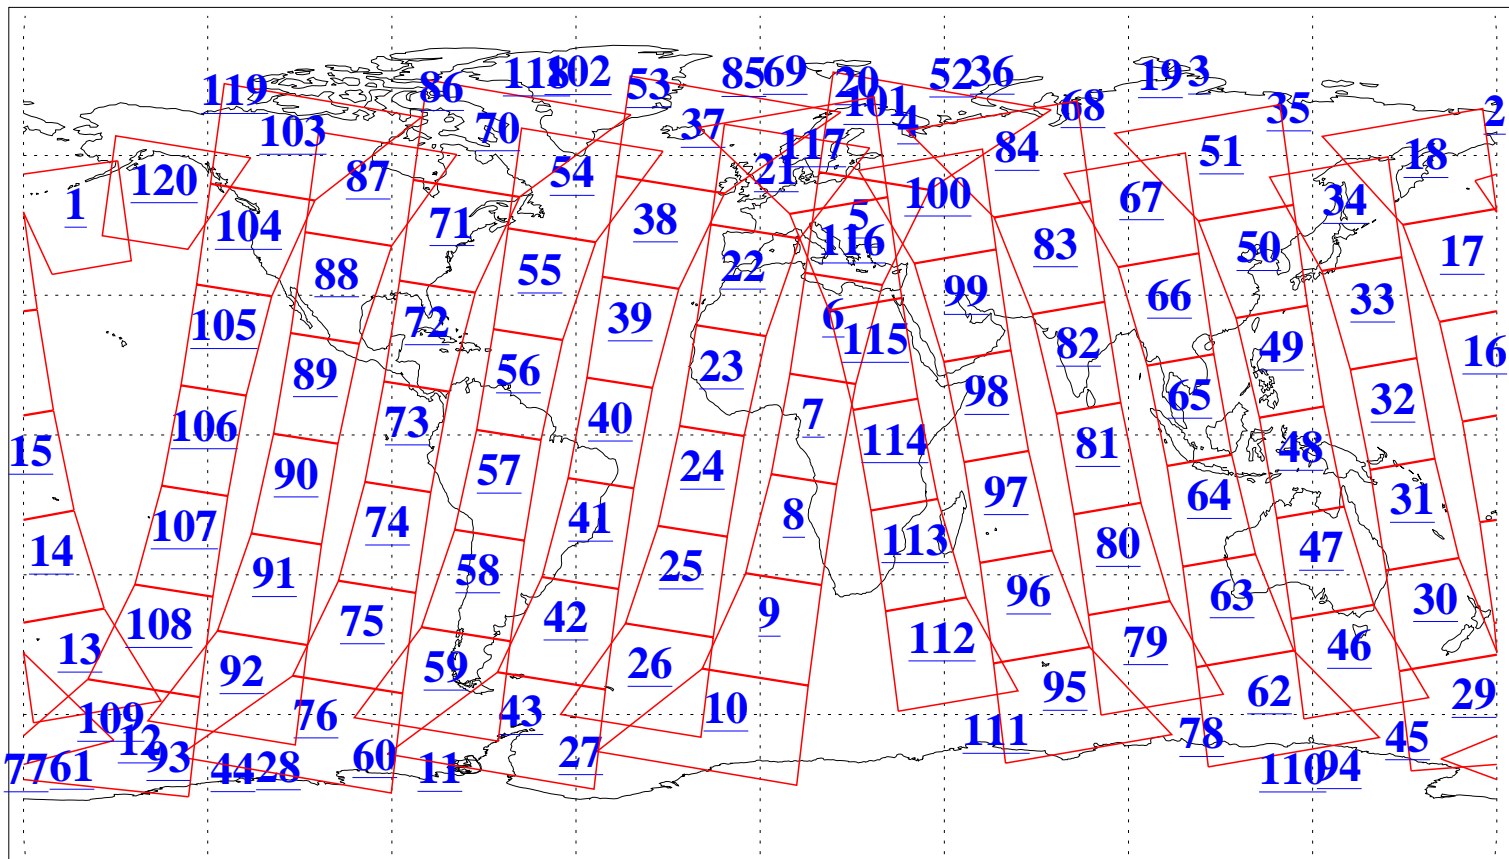

L1B Availability
AMSU Granules: 240
HSB Granules: 0
AIRS Granules: 240

5 Mar 2021
DoY 64
Aqua Day 6880
Granules: 1 to 120

Granules: 121 to 240

Legend: AMSU Available, *HSB Available*, *AIRS Available*

L1B Availability
 AMSU Granules: 240
 HSB Granules: 0
 AIRS Granules: 240

5 Mar 2021
 DoY 64
 Aqua Day 6880

Ascending Granules

Descending Granules

Legend: AMSU Available, *HSB Available*, AIRS Available

L1B Availability
 AMSU Granules: 240
 HSB Granules: 0
 AIRS Granules: 240

5 Mar 2021
 DoY 64
 Aqua Day 6880

Northern Hemisphere Granules

Southern Hemisphere Granules

Legend: AMSU Available, HSB Available, AIRS Available