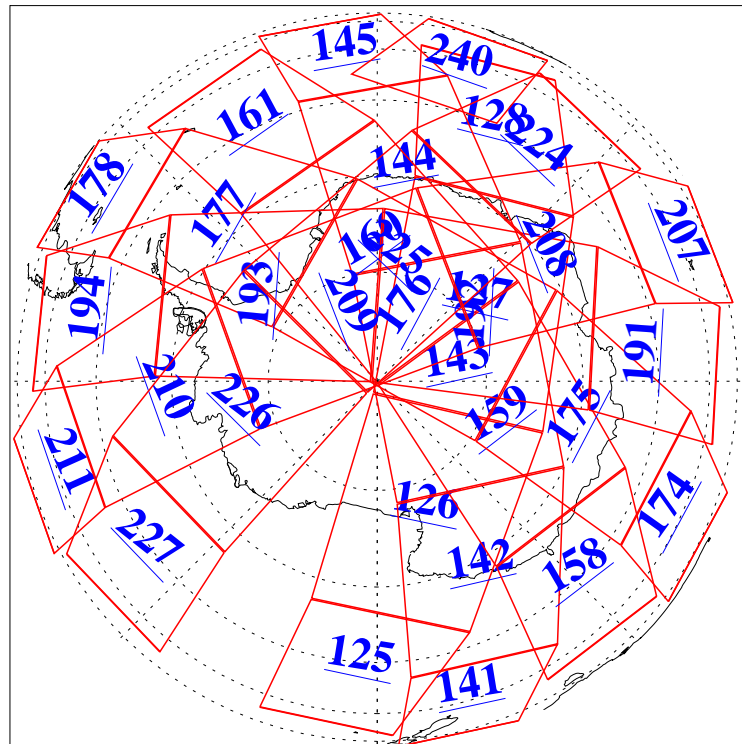

5 Mar 2021
 DoY 64
 Aqua Day 6880

Ascending Granules

Descending Granules

Legend: AMSU Available, *HSB Available*, AIRS Available

L1B Availability
 AMSU Granules: 240
 HSB Granules: 0
 AIRS Granules: 240

5 Mar 2021
 DoY 64
 Aqua Day 6880

Northern Hemisphere Granules

Southern Hemisphere Granules

Legend: AMSU Available, HSB Available, AIRS Available