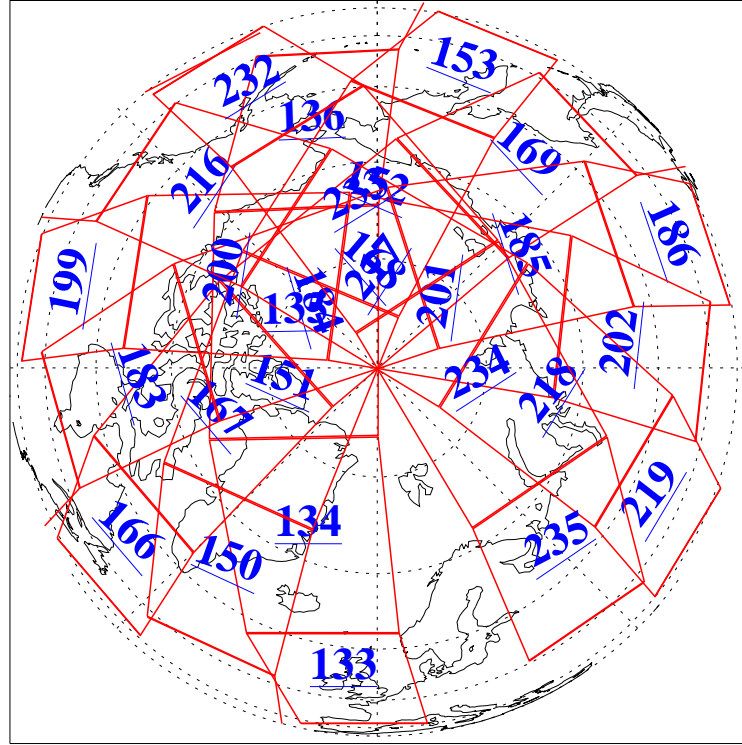

5 Mar 2021
 DoY 64
 Aqua Day 6880

Ascending Granules

Descending Granules

Legend: AMSU Available, *HSB Available*, AIRS Available

L1B Availability
 AMSU Granules: 240
 HSB Granules: 0
 AIRS Granules: 240

5 Mar 2021
 DoY 64
 Aqua Day 6880

Northern Hemisphere Granules

Southern Hemisphere Granules

Legend: AMSU Available, HSB Available, AIRS Available