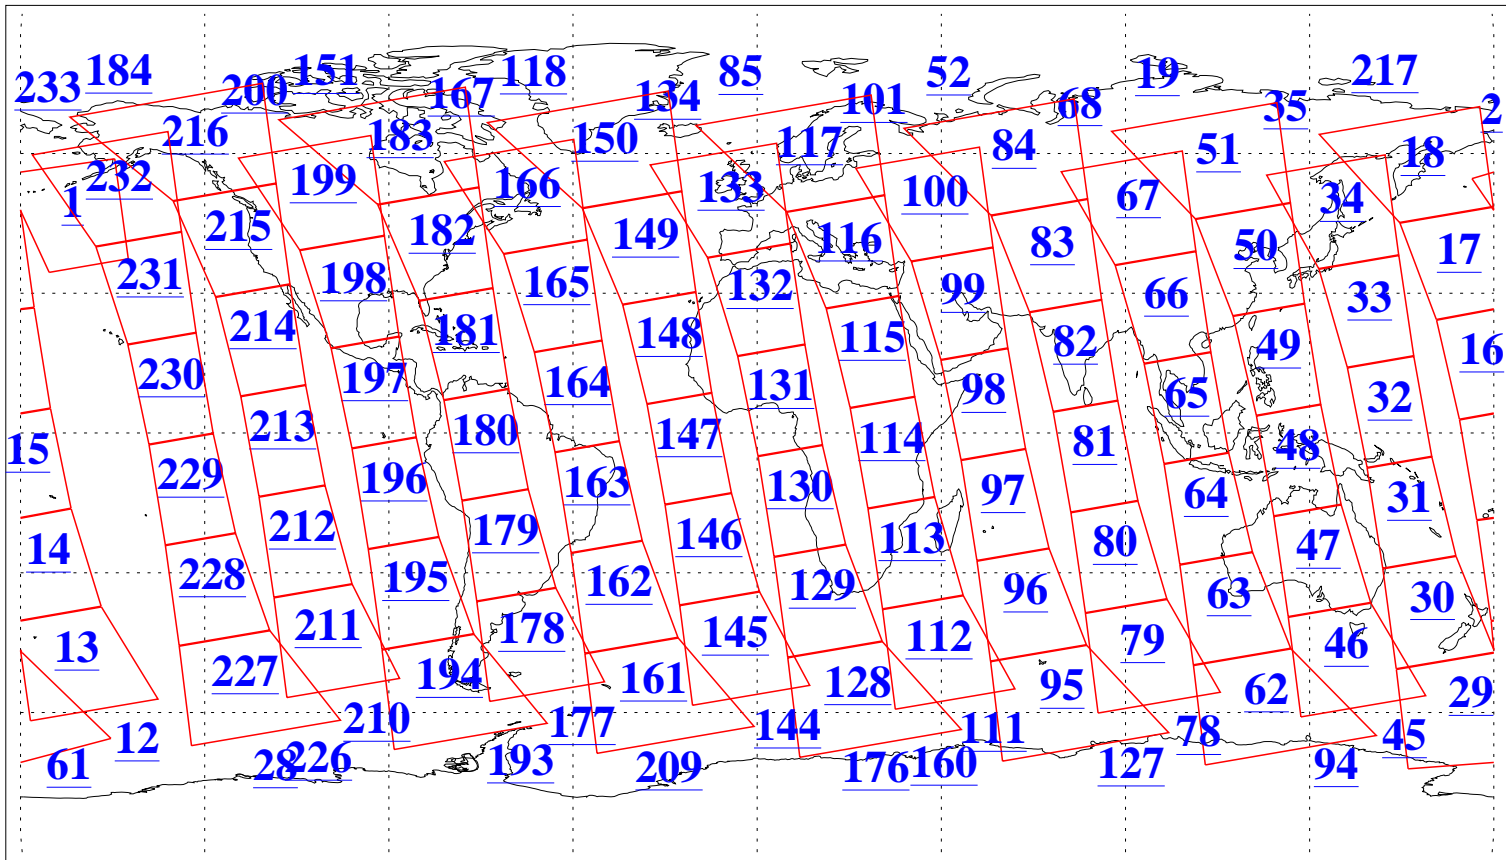

L1B Availability
AMSU Granules: 240
HSB Granules: 0
AIRS Granules: 240

5 Mar 2021
DoY 64
Aqua Day 6880
Granules: 1 to 120

Granules: 121 to 240

Legend: AMSU Available, *HSB Available*, *AIRS Available*

L1B Availability
 AMSU Granules: 240
 HSB Granules: 0
 AIRS Granules: 240

5 Mar 2021
 DoY 64
 Aqua Day 6880

Ascending Granules

Descending Granules

Legend: AMSU Available, *HSB Available*, AIRS Available

L1B Availability
 AMSU Granules: 240
 HSB Granules: 0
 AIRS Granules: 240

5 Mar 2021
 DoY 64
 Aqua Day 6880

Northern Hemisphere Granules

Southern Hemisphere Granules

Legend: AMSU Available, HSB Available, AIRS Available