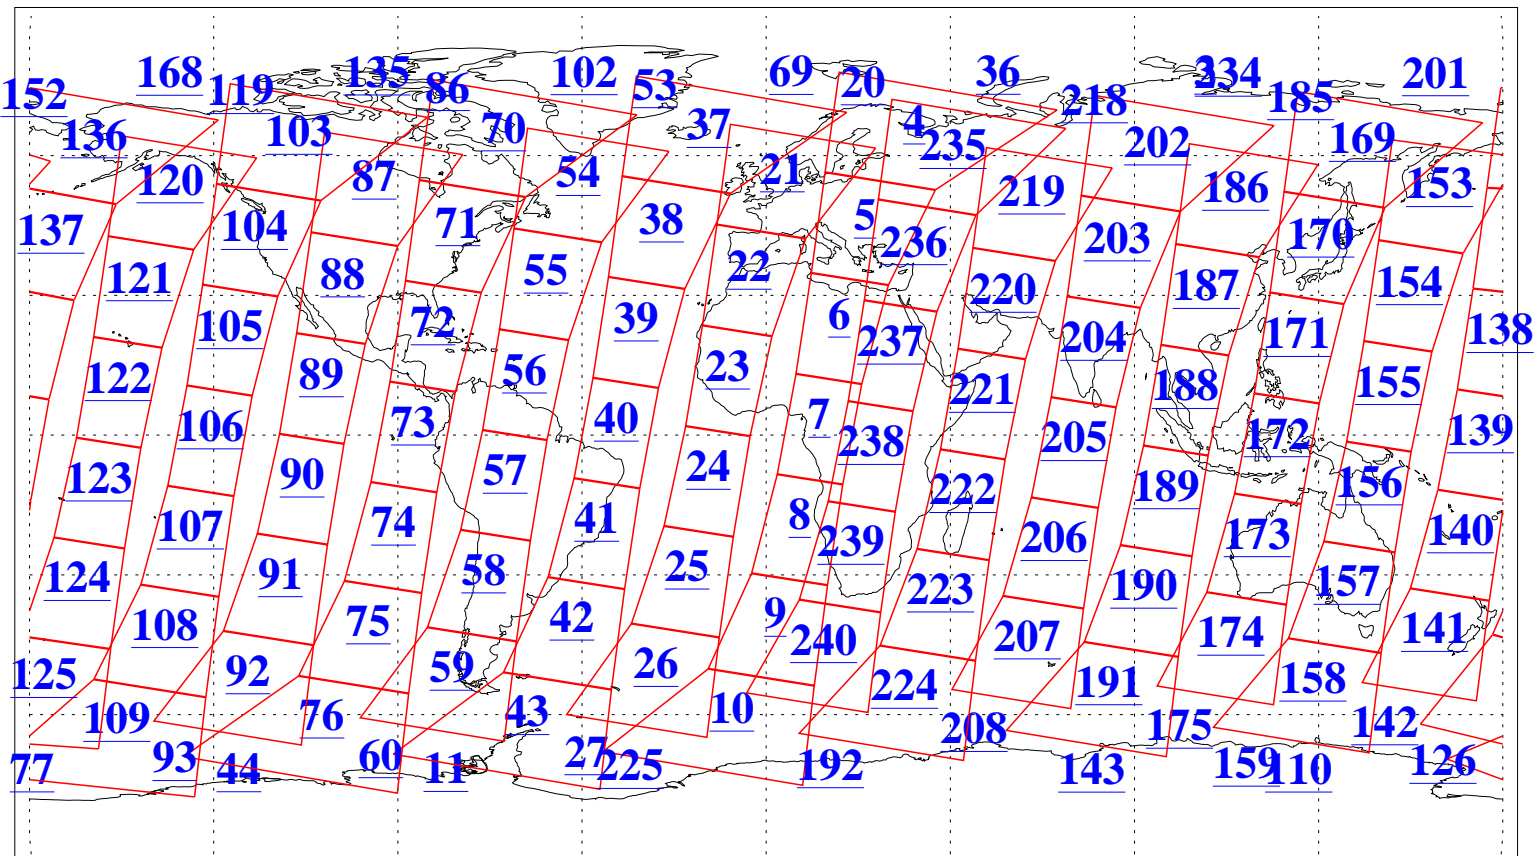

L1B Availability
AMSU Granules: 240
HSB Granules: 0
AIRS Granules: 240

5 Mar 2021
DoY 64
Aqua Day 6880
Granules: 1 to 120

Granules: 121 to 240

Legend: AMSU Available, *HSB Available*, *AIRS Available*

L1B Availability
 AMSU Granules: 240
 HSB Granules: 0
 AIRS Granules: 240

5 Mar 2021
 DoY 64
 Aqua Day 6880

Ascending Granules

Descending Granules

Legend: AMSU Available, *HSB Available*, AIRS Available

L1B Availability
 AMSU Granules: 240
 HSB Granules: 0
 AIRS Granules: 240

5 Mar 2021
 DoY 64
 Aqua Day 6880

Northern Hemisphere Granules

Southern Hemisphere Granules

Legend: AMSU Available, HSB Available, AIRS Available