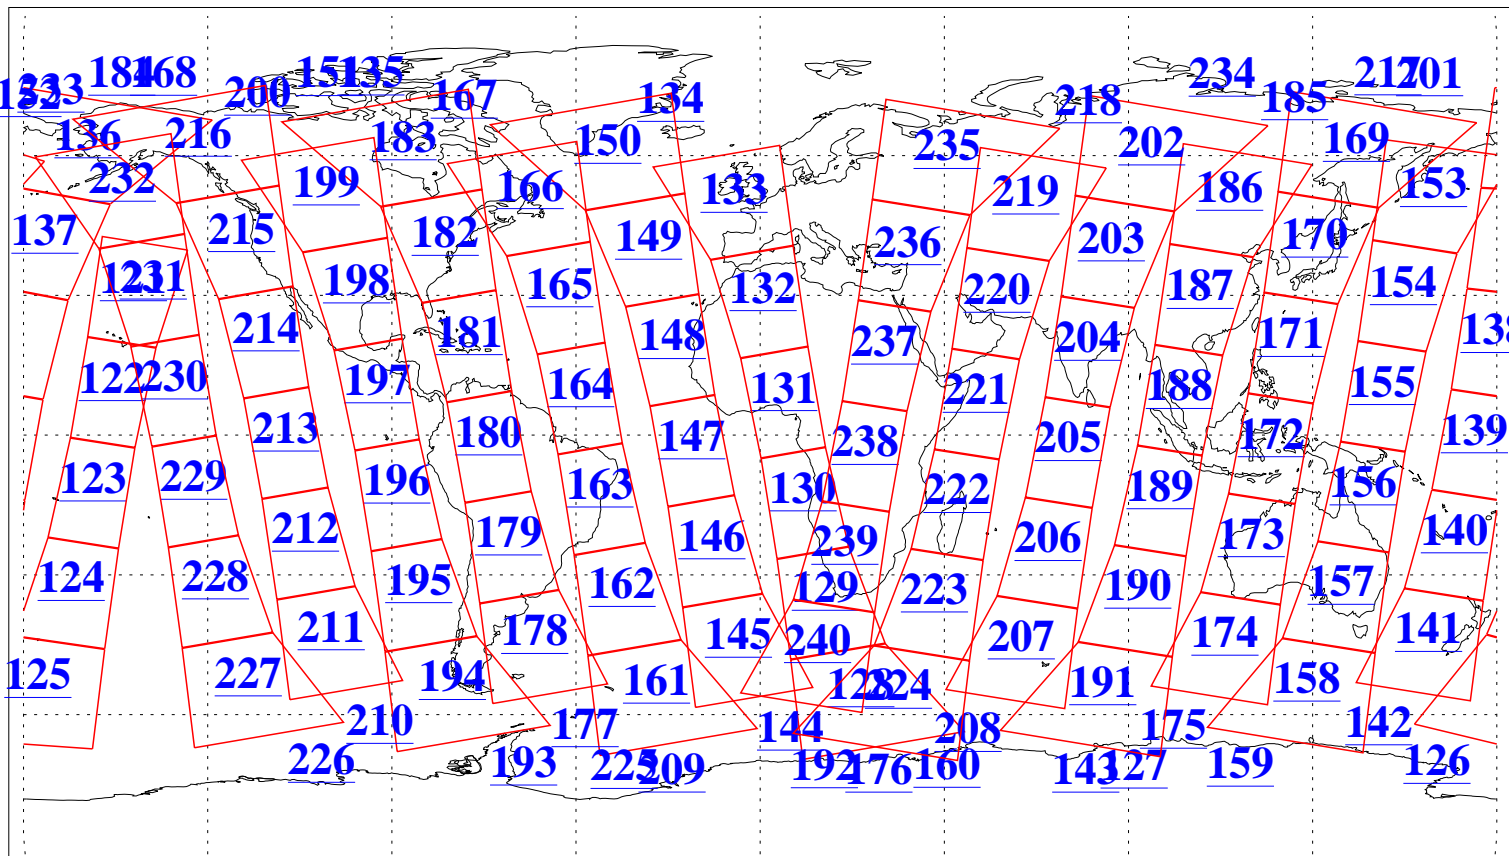

L1B Availability
AMSU Granules: 240
HSB Granules: 0
AIRS Granules: 240

5 Mar 2021
DoY 64
Aqua Day 6880
Granules: 1 to 120

Granules: 121 to 240

Legend: AMSU Available, *HSB Available*, *AIRS Available*

L1B Availability
 AMSU Granules: 240
 HSB Granules: 0
 AIRS Granules: 240

5 Mar 2021
 DoY 64
 Aqua Day 6880

Ascending Granules

Descending Granules

Legend: AMSU Available, *HSB Available*, AIRS Available

L1B Availability
 AMSU Granules: 240
 HSB Granules: 0
 AIRS Granules: 240

5 Mar 2021
 DoY 64
 Aqua Day 6880