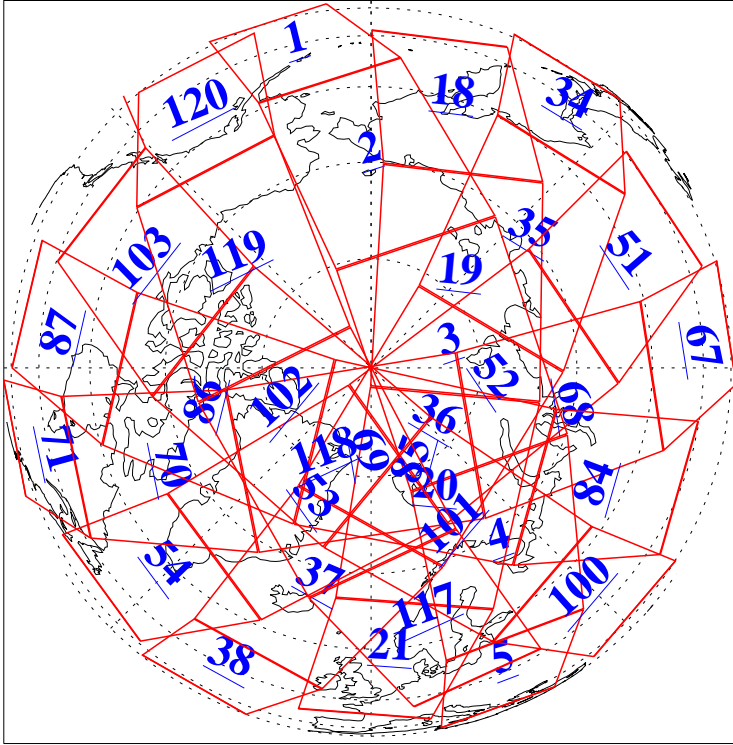

5 Mar 2021
 DoY 64
 Aqua Day 6880

Ascending Granules

Descending Granules

Legend: AMSU Available, *HSB Available*, AIRS Available

L1B Availability
 AMSU Granules: 240
 HSB Granules: 0
 AIRS Granules: 240

5 Mar 2021
 DoY 64
 Aqua Day 6880

Northern Hemisphere Granules

Southern Hemisphere Granules

Legend: AMSU Available, HSB Available, AIRS Available