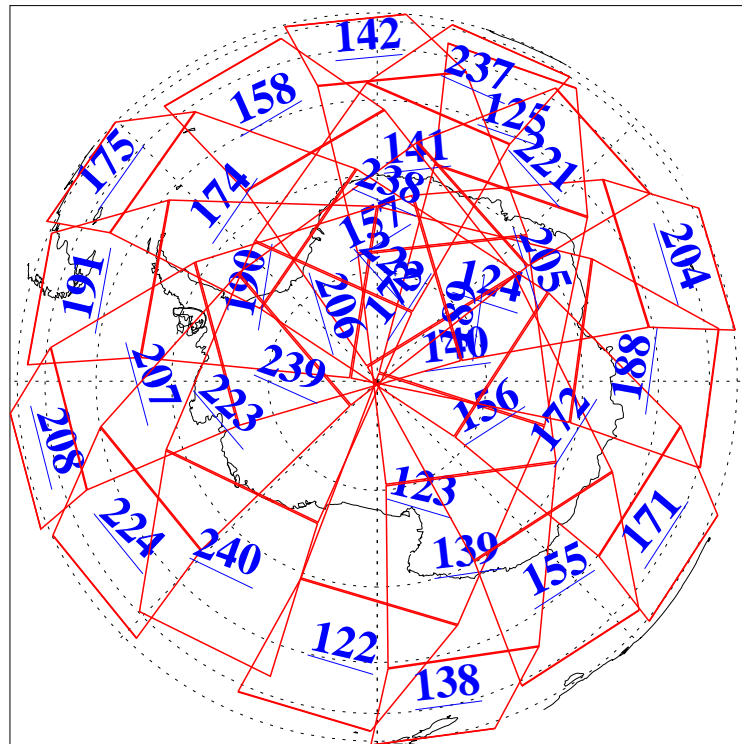

L1B Availability
 AMSU Granules: 240
 HSB Granules: 0
 AIRS Granules: 240

28 Feb 2021
 DoY 59
 Aqua Day 6875
 Granules: 1 to 120

Granules: 121 to 240

Legend: AMSU Available, HSB Available, AIRS Available

L1B Availability
AMSU Granules: 240
HSB Granules: 0
AIRS Granules: 240

28 Feb 2021
DoY 59
Aqua Day 6875

Ascending Granules

Descending Granules

Legend: AMSU Available, *HSB Available*, AIRS Available

L1B Availability
 AMSU Granules: 240
 HSB Granules: 0
 AIRS Granules: 240

28 Feb 2021
 DoY 59
 Aqua Day 6875

Northern Hemisphere Granules

Southern Hemisphere Granules

Legend: AMSU Available, HSB Available, **AIRS Available**