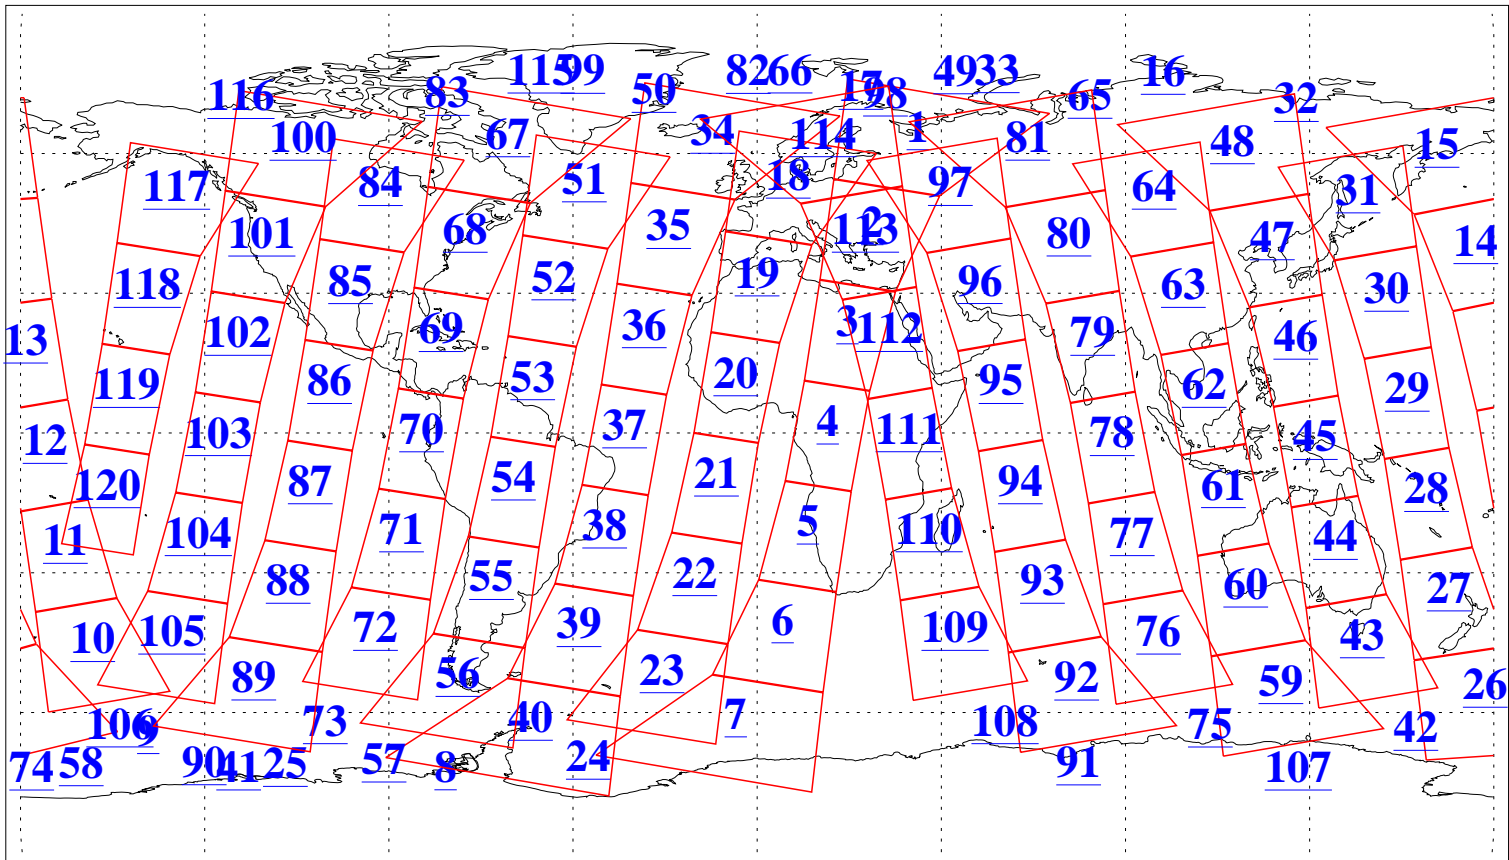

L1B Availability
 AMSU Granules: 240
 HSB Granules: 0
 AIRS Granules: 240

28 Feb 2021
 DoY 59
 Aqua Day 6875
 Granules: 1 to 120

Granules: 121 to 240

Legend: AMSU Available, HSB Available, AIRS Available

L1B Availability
AMSU Granules: 240
HSB Granules: 0
AIRS Granules: 240

28 Feb 2021
DoY 59
Aqua Day 6875

Ascending Granules

Descending Granules

Legend: AMSU Available, *HSB Available*, AIRS Available

L1B Availability
 AMSU Granules: 240
 HSB Granules: 0
 AIRS Granules: 240

28 Feb 2021
 DoY 59
 Aqua Day 6875

Northern Hemisphere Granules

Southern Hemisphere Granules

Legend: AMSU Available, HSB Available, **AIRS Available**