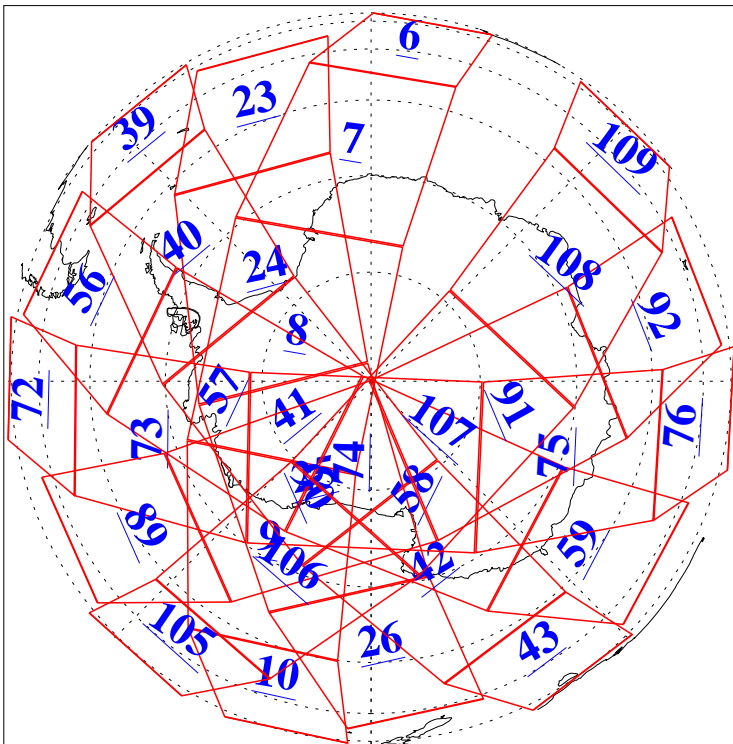

L1B Availability
 AMSU Granules: 240
 HSB Granules: 0
 AIRS Granules: 240

28 Feb 2021
 DoY 59
 Aqua Day 6875
 Granules: 1 to 120

Granules: 121 to 240

Legend: AMSU Available, HSB Available, AIRS Available

L1B Availability
AMSU Granules: 240
HSB Granules: 0
AIRS Granules: 240

28 Feb 2021
DoY 59
Aqua Day 6875

Ascending Granules

Descending Granules

Legend: AMSU Available, *HSB Available*, AIRS Available

L1B Availability
 AMSU Granules: 240
 HSB Granules: 0
 AIRS Granules: 240

28 Feb 2021
 DoY 59
 Aqua Day 6875

Northern Hemisphere Granules

Southern Hemisphere Granules

Legend: AMSU Available, HSB Available, **AIRS Available**