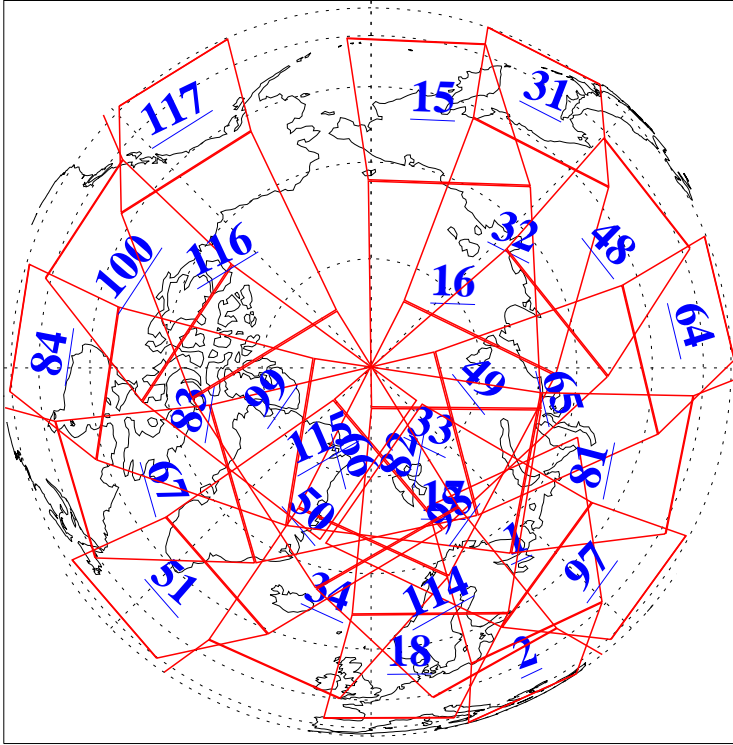

L1B Availability
 AMSU Granules: 240
 HSB Granules: 0
 AIRS Granules: 240

28 Feb 2021
 DoY 59
 Aqua Day 6875
 Granules: 1 to 120

Granules: 121 to 240

Legend: AMSU Available, HSB Available, AIRS Available

L1B Availability
AMSU Granules: 240
HSB Granules: 0
AIRS Granules: 240

28 Feb 2021
DoY 59
Aqua Day 6875

Ascending Granules

Descending Granules

Legend: AMSU Available, *HSB Available*, AIRS Available

L1B Availability
 AMSU Granules: 240
 HSB Granules: 0
 AIRS Granules: 240

28 Feb 2021
 DoY 59
 Aqua Day 6875

Northern Hemisphere Granules

Southern Hemisphere Granules

Legend: AMSU Available, HSB Available, **AIRS Available**