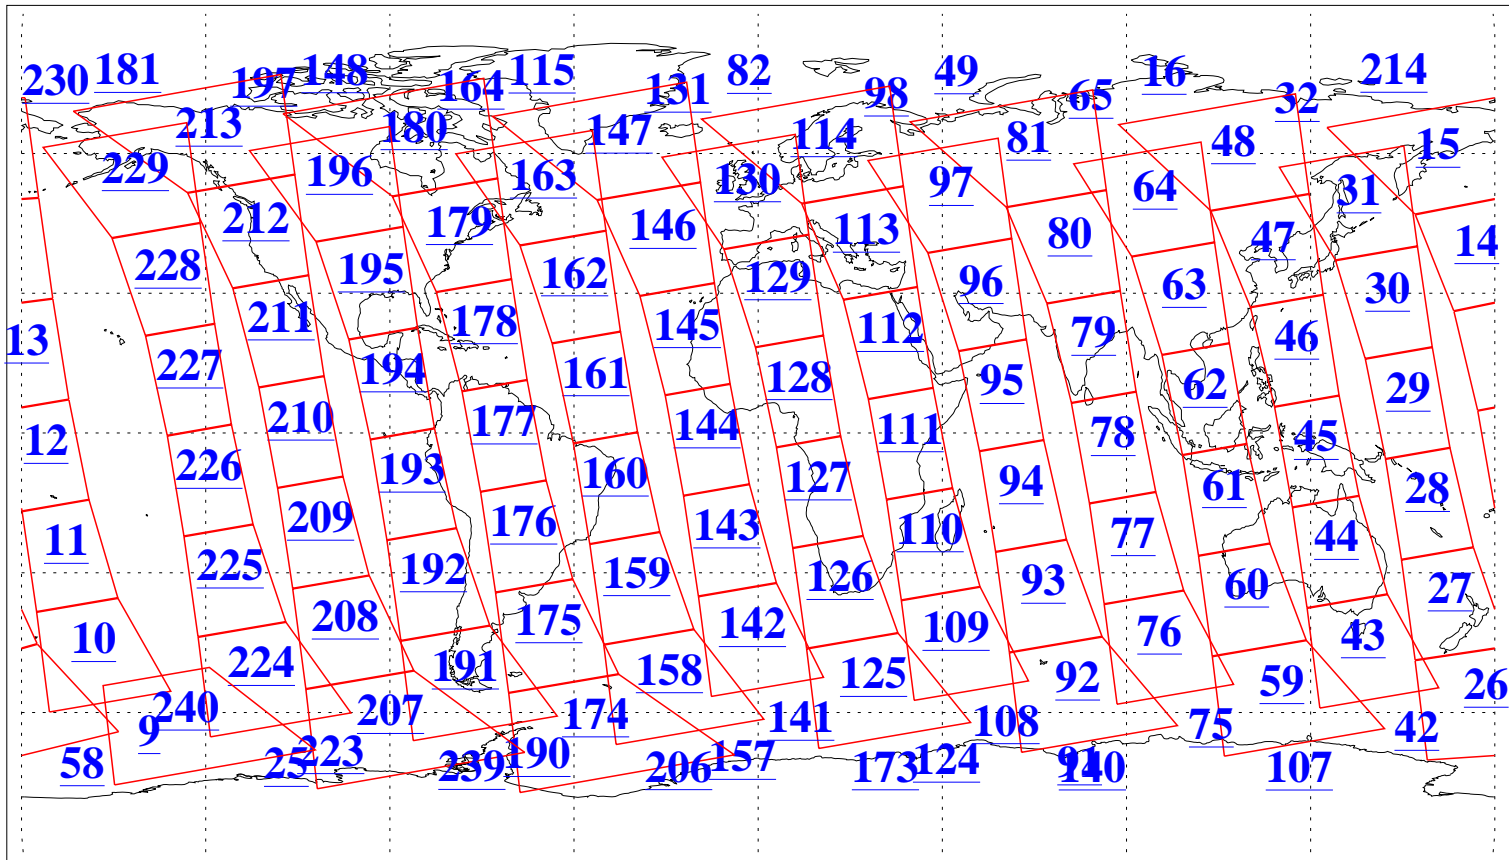

L1B Availability
 AMSU Granules: 240
 HSB Granules: 0
 AIRS Granules: 240

28 Feb 2021
 DoY 59
 Aqua Day 6875
 Granules: 1 to 120

Granules: 121 to 240

Legend: AMSU Available, HSB Available, AIRS Available

L1B Availability
AMSU Granules: 240
HSB Granules: 0
AIRS Granules: 240

28 Feb 2021
DoY 59
Aqua Day 6875

Ascending Granules

Descending Granules

Legend: AMSU Available, *HSB Available*, AIRS Available

L1B Availability
 AMSU Granules: 240
 HSB Granules: 0
 AIRS Granules: 240

28 Feb 2021
 DoY 59
 Aqua Day 6875

Northern Hemisphere Granules

Southern Hemisphere Granules

Legend: AMSU Available, HSB Available, **AIRS Available**