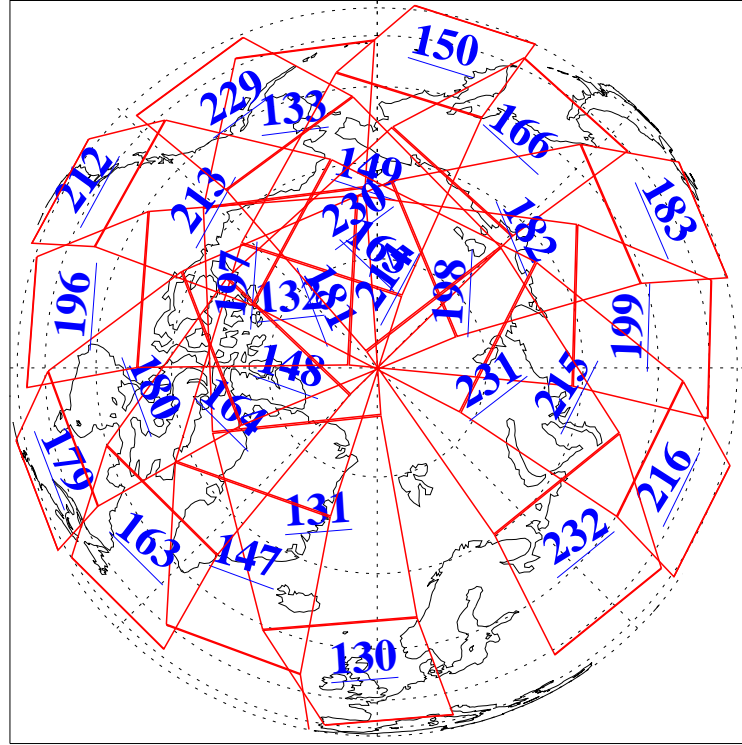

L1B Availability
AMSU Granules: 240
HSB Granules: 0
AIRS Granules: 240

28 Feb 2021
DoY 59
Aqua Day 6875

Northern Hemisphere Granules

Southern Hemisphere Granules