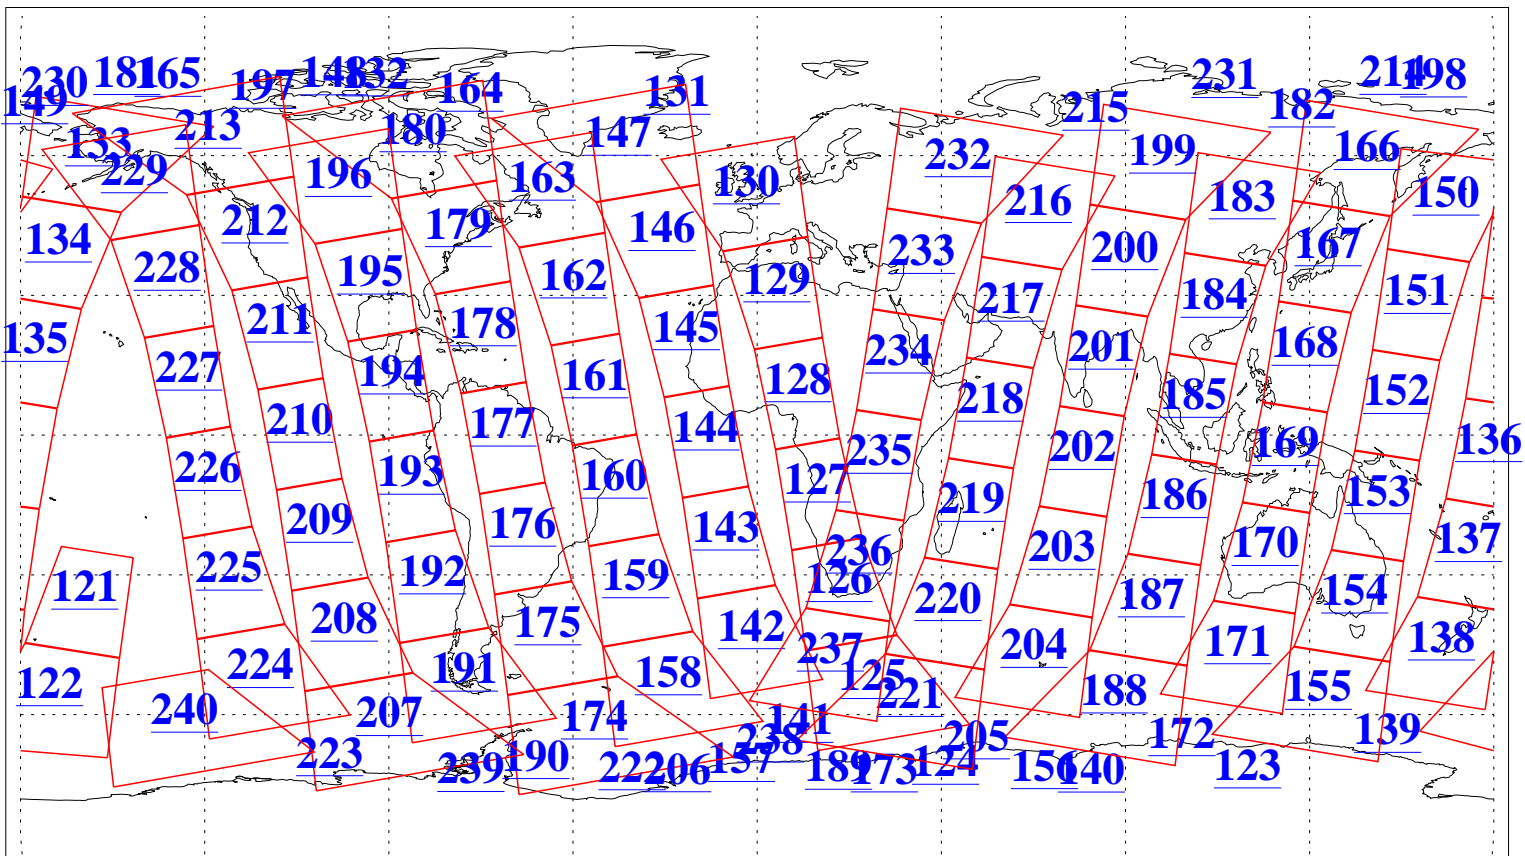

L1B Availability
 AMSU Granules: 240
 HSB Granules: 0
 AIRS Granules: 240

28 Feb 2021
 DoY 59
 Aqua Day 6875
 Granules: 1 to 120

Granules: 121 to 240

Legend: AMSU Available, HSB Available, AIRS Available

L1B Availability
AMSU Granules: 240
HSB Granules: 0
AIRS Granules: 240

28 Feb 2021
DoY 59
Aqua Day 6875

Ascending Granules

Descending Granules

Legend: AMSU Available, *HSB Available*, AIRS Available

L1B Availability
 AMSU Granules: 240
 HSB Granules: 0
 AIRS Granules: 240

28 Feb 2021
 DoY 59
 Aqua Day 6875

Northern Hemisphere Granules

Southern Hemisphere Granules

Legend: AMSU Available, HSB Available, **AIRS Available**