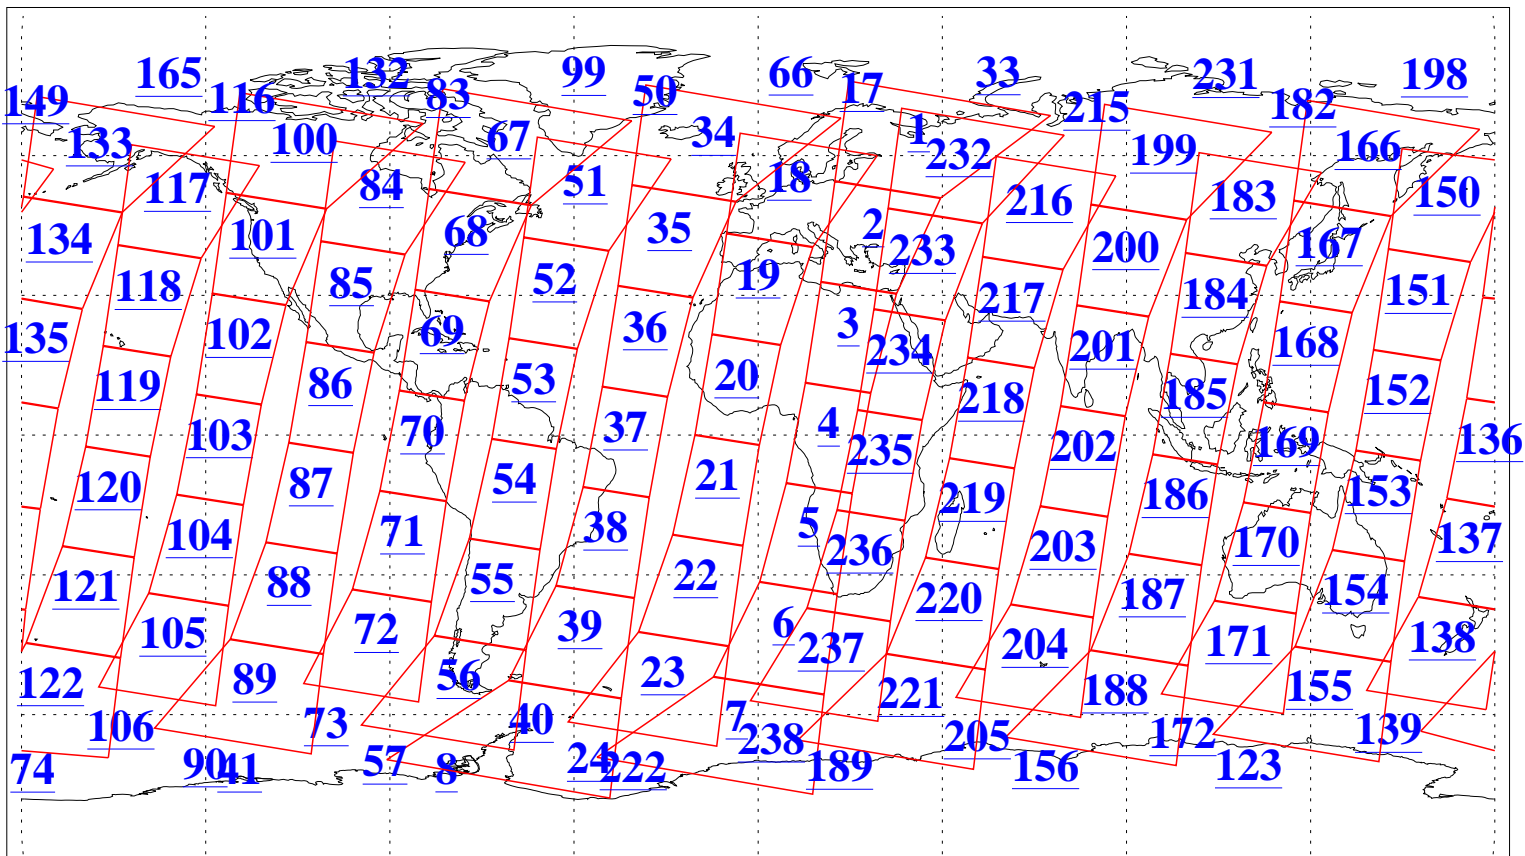

L1B Availability
 AMSU Granules: 240
 HSB Granules: 0
 AIRS Granules: 240

28 Feb 2021
 DoY 59
 Aqua Day 6875
 Granules: 1 to 120

Granules: 121 to 240

Legend: AMSU Available, HSB Available, AIRS Available

L1B Availability
AMSU Granules: 240
HSB Granules: 0
AIRS Granules: 240

28 Feb 2021
DoY 59
Aqua Day 6875

Ascending Granules

Descending Granules

Legend: AMSU Available, *HSB Available*, AIRS Available

L1B Availability
 AMSU Granules: 240
 HSB Granules: 0
 AIRS Granules: 240

28 Feb 2021
 DoY 59
 Aqua Day 6875

Northern Hemisphere Granules

Southern Hemisphere Granules

Legend: AMSU Available, HSB Available, **AIRS Available**