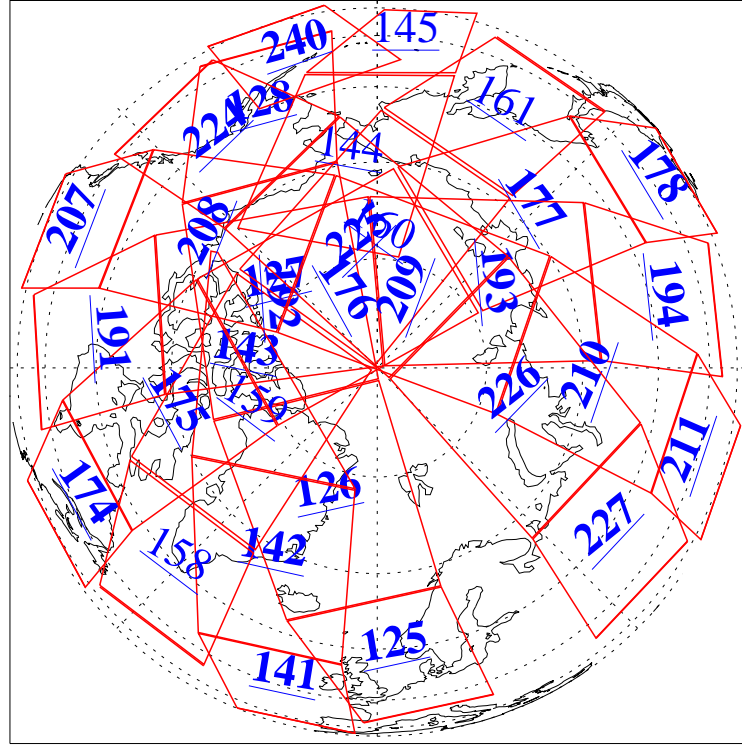

25 Feb 2021
 DoY 56
 Aqua Day 6872

Ascending Granules

Descending Granules

Legend: AMSU Available, HSB Available, AIRS Available

L1B Availability
 AMSU Granules: 239
 HSB Granules: 0
 AIRS Granules: 219

25 Feb 2021
 DoY 56
 Aqua Day 6872

Northern Hemisphere Granules

Southern Hemisphere Granules

Legend: AMSU Available, **HSB Available**, AIRS Available