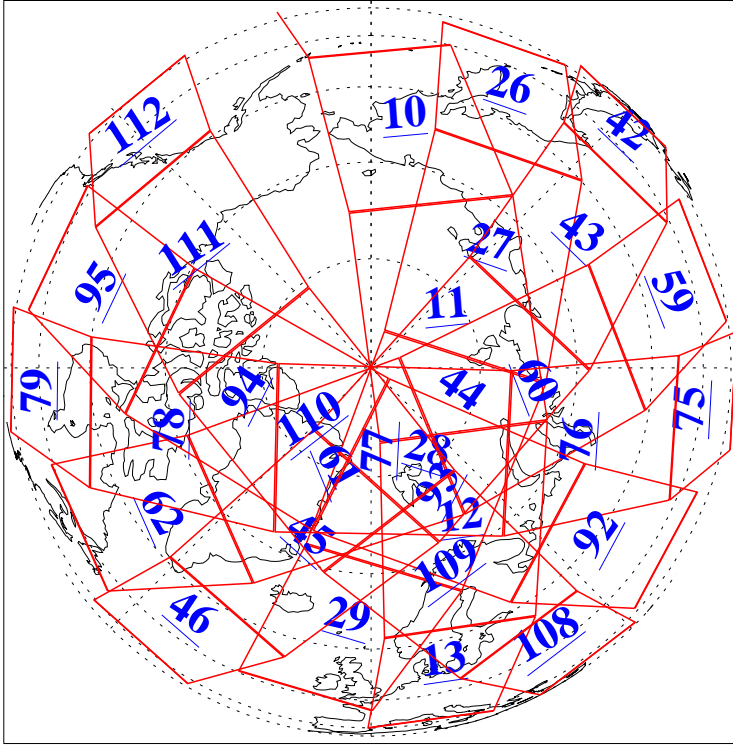

L1B Availability
AMSU Granules: 239
HSB Granules: 0
AIRS Granules: 219

25 Feb 2021
DoY 56
Aqua Day 6872
Granules: 1 to 120

Granules: 121 to 240

Legend: AMSU Available, HSB Available, AIRS Available

L1B Availability
 AMSU Granules: 239
 HSB Granules: 0
 AIRS Granules: 219

25 Feb 2021
 DoY 56
 Aqua Day 6872

Ascending Granules

Descending Granules

Legend: AMSU Available, HSB Available, AIRS Available

L1B Availability
 AMSU Granules: 239
 HSB Granules: 0
 AIRS Granules: 219

25 Feb 2021
 DoY 56
 Aqua Day 6872

Northern Hemisphere Granules

Southern Hemisphere Granules

Legend: AMSU Available, **HSB Available**, AIRS Available