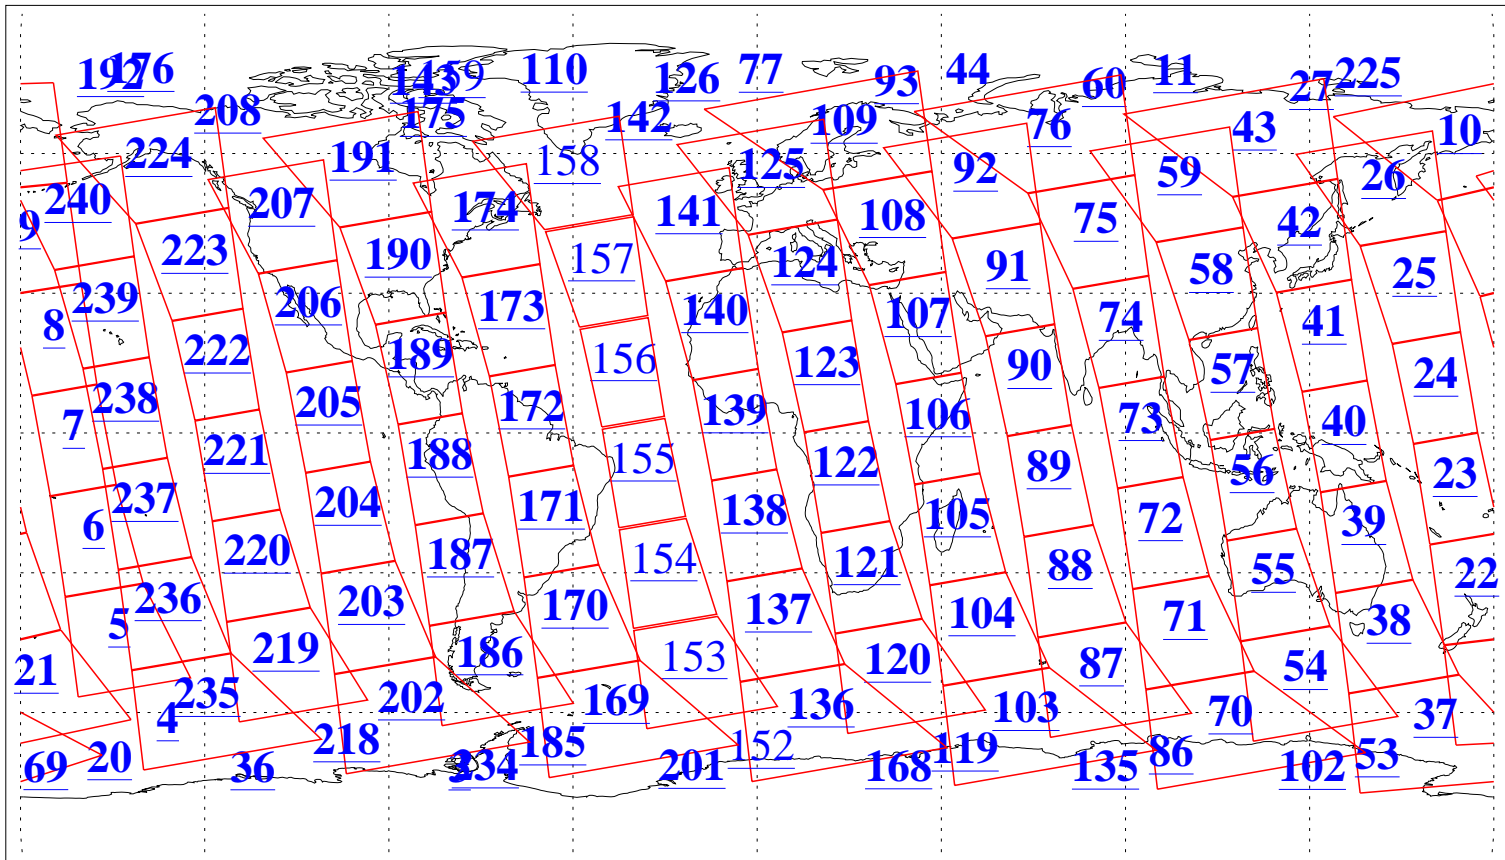

L1B Availability
AMSU Granules: 239
HSB Granules: 0
AIRS Granules: 219

25 Feb 2021
DoY 56
Aqua Day 6872
Granules: 1 to 120

Granules: 121 to 240

Legend: AMSU Available, HSB Available, AIRS Available

L1B Availability
 AMSU Granules: 239
 HSB Granules: 0
 AIRS Granules: 219

25 Feb 2021
 DoY 56
 Aqua Day 6872

Ascending Granules

Descending Granules

Legend: AMSU Available, HSB Available, AIRS Available

L1B Availability
 AMSU Granules: 239
 HSB Granules: 0
 AIRS Granules: 219

25 Feb 2021
 DoY 56
 Aqua Day 6872

Northern Hemisphere Granules

Southern Hemisphere Granules

Legend: AMSU Available, **HSB Available**, AIRS Available