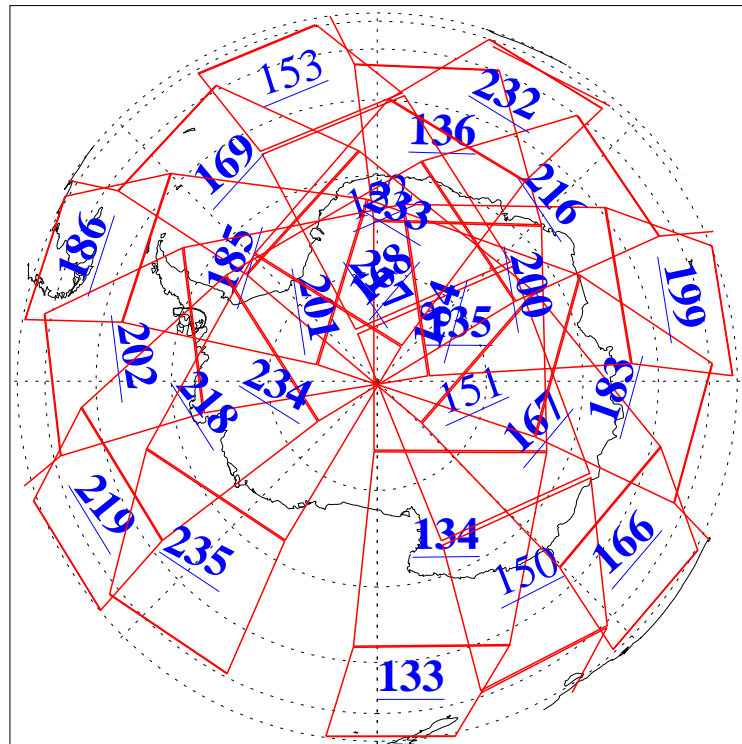

25 Feb 2021
 DoY 56
 Aqua Day 6872

Ascending Granules

Descending Granules

Legend: AMSU Available, HSB Available, AIRS Available

L1B Availability
 AMSU Granules: 239
 HSB Granules: 0
 AIRS Granules: 219

25 Feb 2021
 DoY 56
 Aqua Day 6872

Northern Hemisphere Granules

Southern Hemisphere Granules

Legend: AMSU Available, **HSB Available**, AIRS Available