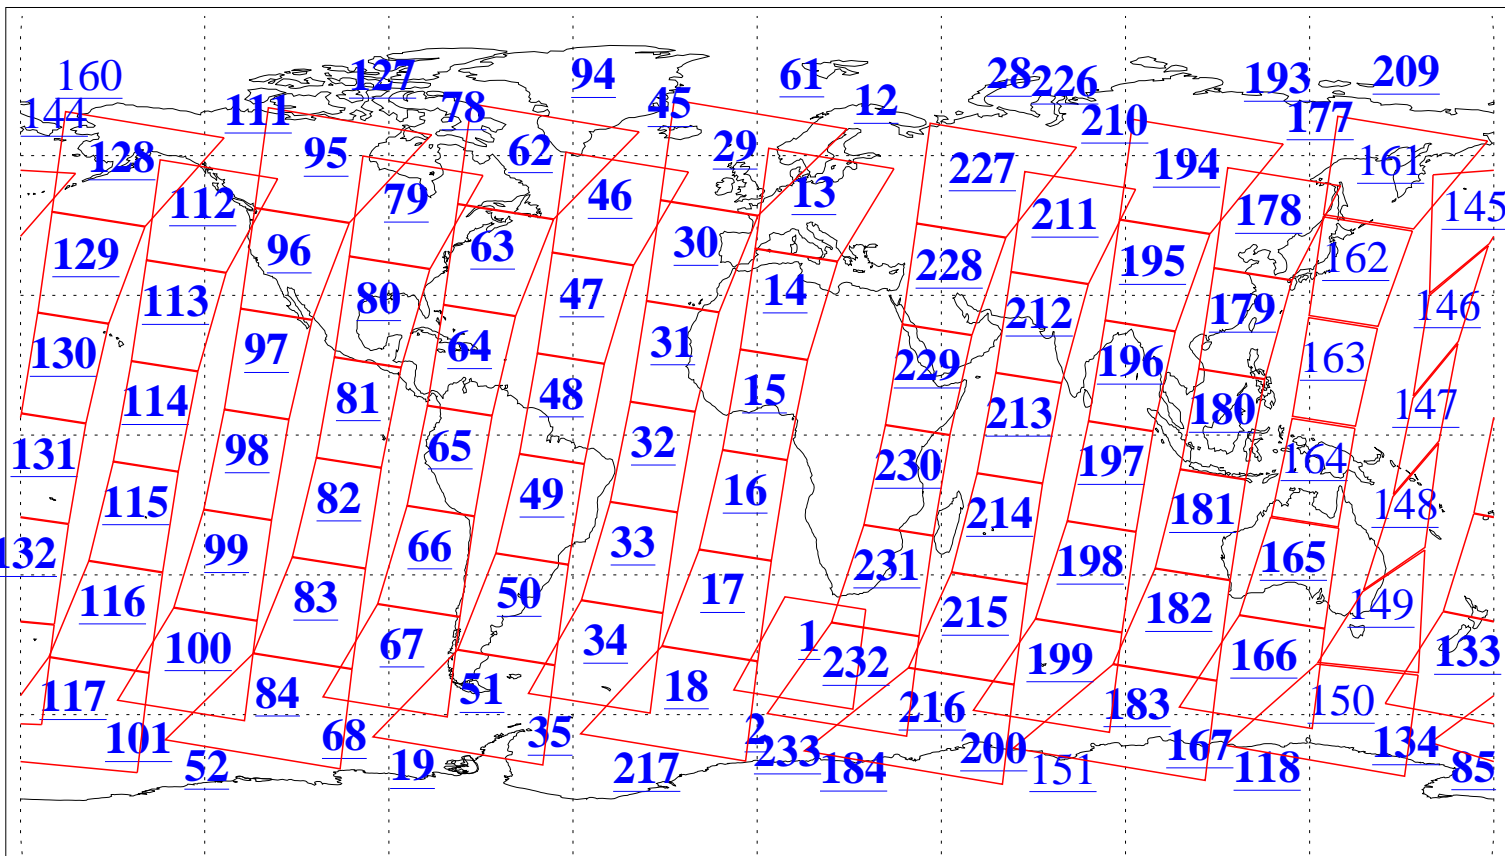

L1B Availability
AMSU Granules: 239
HSB Granules: 0
AIRS Granules: 219

25 Feb 2021
DoY 56
Aqua Day 6872
Granules: 1 to 120

Granules: 121 to 240

Legend: AMSU Available, HSB Available, AIRS Available

L1B Availability
 AMSU Granules: 239
 HSB Granules: 0
 AIRS Granules: 219

25 Feb 2021
 DoY 56
 Aqua Day 6872

Ascending Granules

Descending Granules

Legend: AMSU Available, HSB Available, AIRS Available

L1B Availability
 AMSU Granules: 239
 HSB Granules: 0
 AIRS Granules: 219

25 Feb 2021
 DoY 56
 Aqua Day 6872

Northern Hemisphere Granules

Southern Hemisphere Granules

Legend: AMSU Available, **HSB Available**, AIRS Available