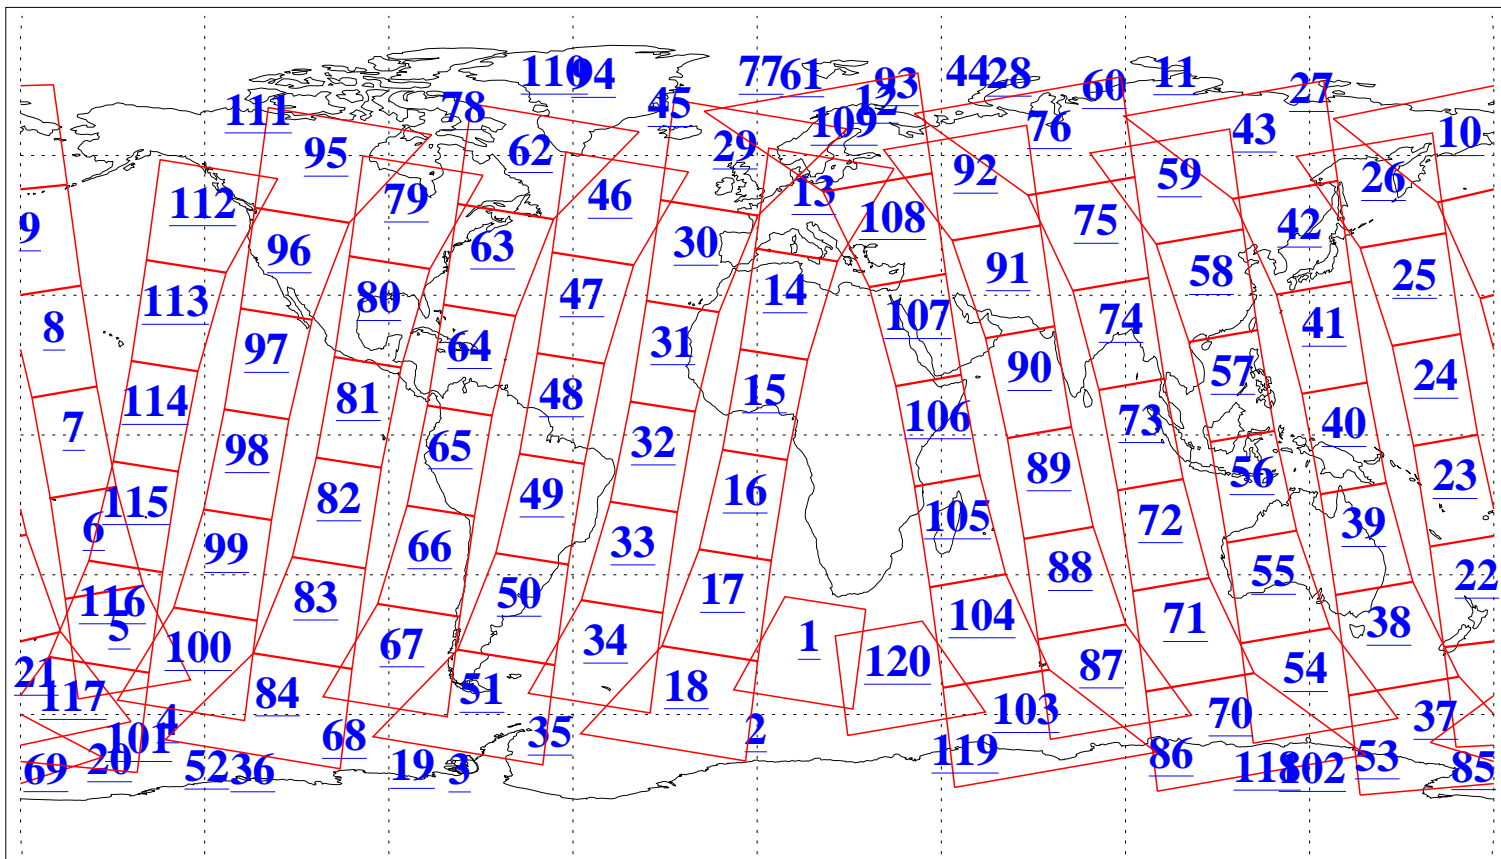

L1B Availability
AMSU Granules: 239
HSB Granules: 0
AIRS Granules: 219

25 Feb 2021
DoY 56
Aqua Day 6872
Granules: 1 to 120

Granules: 121 to 240

Legend: AMSU Available, HSB Available, AIRS Available

L1B Availability
 AMSU Granules: 239
 HSB Granules: 0
 AIRS Granules: 219

25 Feb 2021
 DoY 56
 Aqua Day 6872

Ascending Granules

Descending Granules

Legend: AMSU Available, HSB Available, AIRS Available

L1B Availability
 AMSU Granules: 239
 HSB Granules: 0
 AIRS Granules: 219

25 Feb 2021
 DoY 56
 Aqua Day 6872

Northern Hemisphere Granules

Southern Hemisphere Granules

Legend: AMSU Available, **HSB Available**, AIRS Available