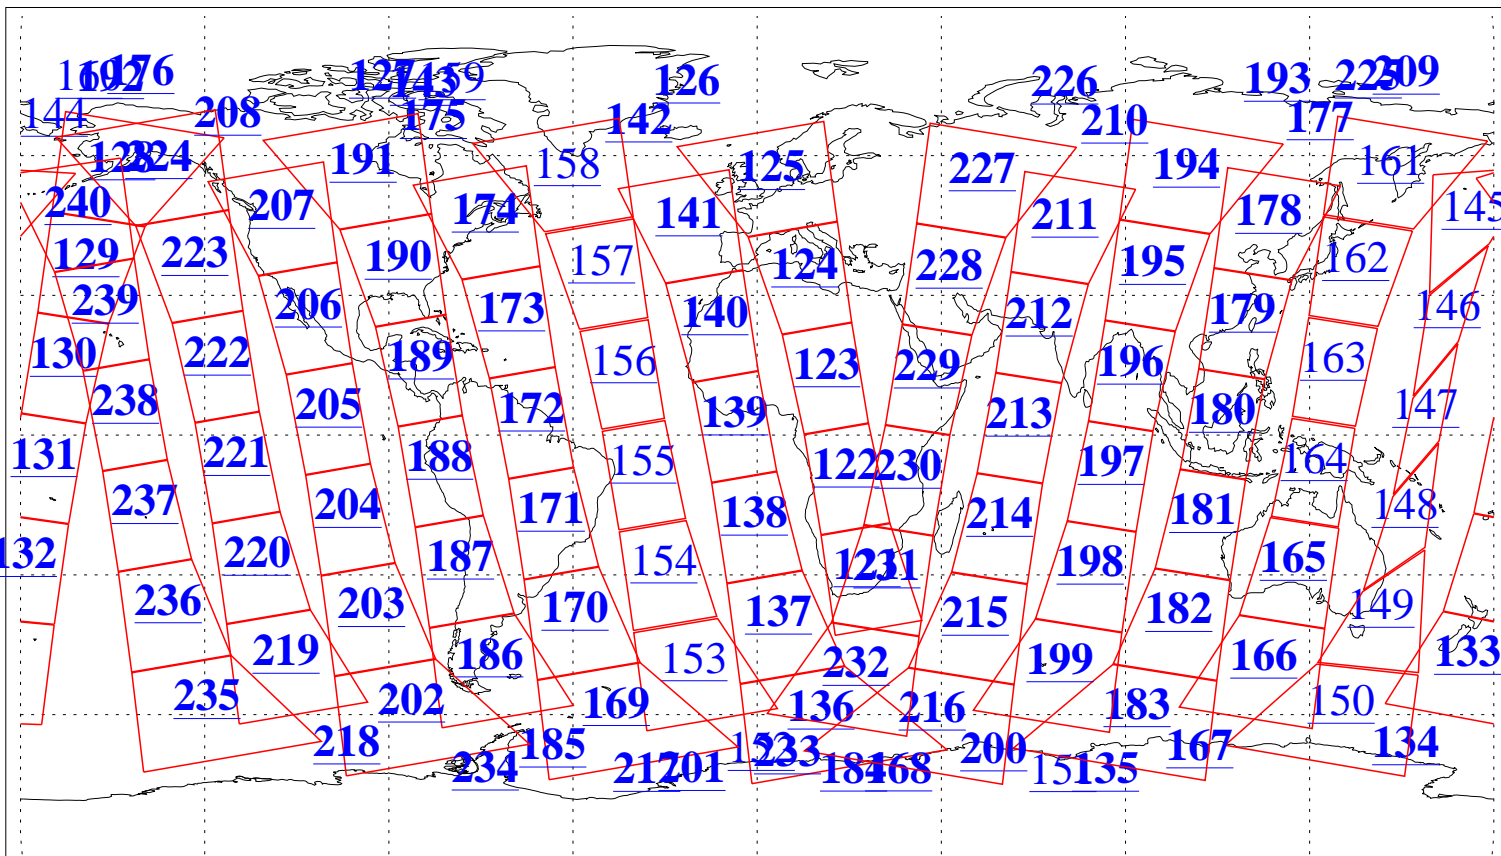

L1B Availability
AMSU Granules: 239
HSB Granules: 0
AIRS Granules: 219

25 Feb 2021
DoY 56
Aqua Day 6872
Granules: 1 to 120

Granules: 121 to 240

Legend: AMSU Available, HSB Available, AIRS Available

L1B Availability
 AMSU Granules: 239
 HSB Granules: 0
 AIRS Granules: 219

25 Feb 2021
 DoY 56
 Aqua Day 6872

Ascending Granules

Descending Granules

Legend: AMSU Available, HSB Available, AIRS Available

L1B Availability
 AMSU Granules: 239
 HSB Granules: 0
 AIRS Granules: 219

25 Feb 2021
 DoY 56
 Aqua Day 6872

Northern Hemisphere Granules

Southern Hemisphere Granules

Legend: AMSU Available, **HSB Available**, AIRS Available