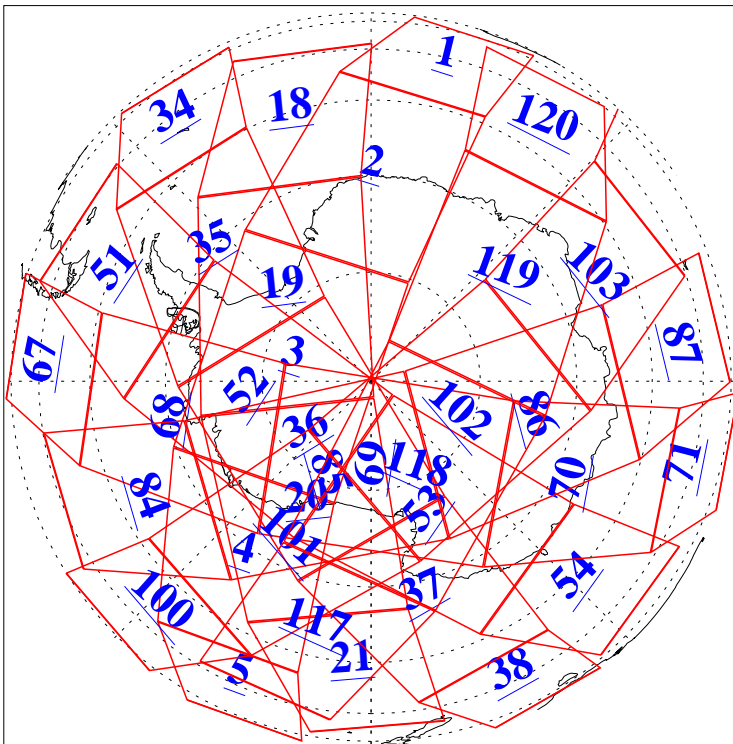

L1B Availability
AMSU Granules: 239
HSB Granules: 0
AIRS Granules: 219

25 Feb 2021
DoY 56
Aqua Day 6872
Granules: 1 to 120

Granules: 121 to 240

Legend: AMSU Available, HSB Available, AIRS Available

L1B Availability
 AMSU Granules: 239
 HSB Granules: 0
 AIRS Granules: 219

25 Feb 2021
 DoY 56
 Aqua Day 6872

Ascending Granules

Descending Granules

Legend: AMSU Available, HSB Available, AIRS Available

L1B Availability
 AMSU Granules: 239
 HSB Granules: 0
 AIRS Granules: 219

25 Feb 2021
 DoY 56
 Aqua Day 6872

Northern Hemisphere Granules

Southern Hemisphere Granules

Legend: AMSU Available, **HSB Available**, AIRS Available