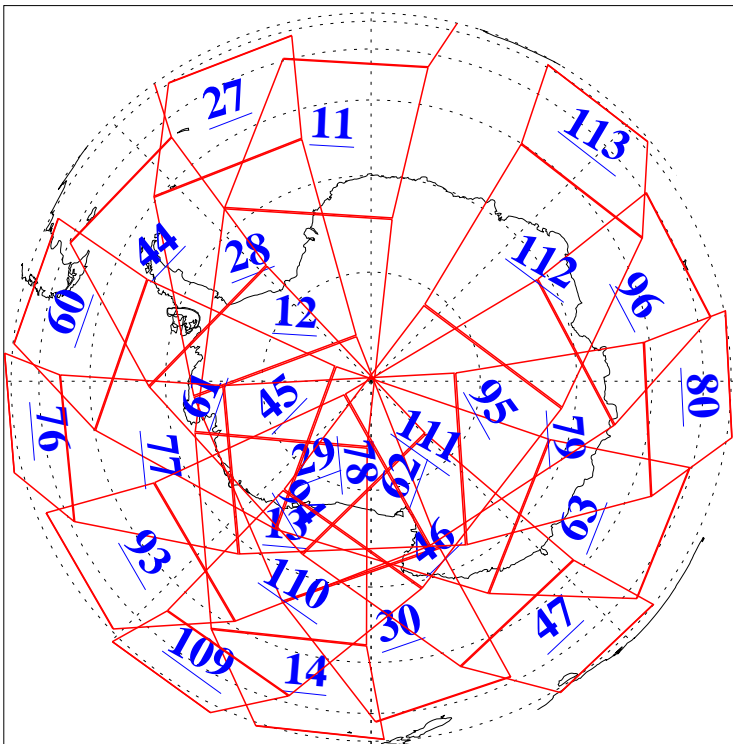

L1B Availability
AMSU Granules: 240
HSB Granules: 0
AIRS Granules: 240

24 Feb 2021
DoY 55
Aqua Day 6871
Granules: 1 to 120

Granules: 121 to 240

Legend: AMSU Available, *HSB Available*, *AIRS Available*

L1B Availability
AMSU Granules: 240
HSB Granules: 0
AIRS Granules: 240

24 Feb 2021
DoY 55
Aqua Day 6871

Ascending Granules

Descending Granules

Legend: AMSU Available, *HSB Available*, *AIRS Available*

L1B Availability
 AMSU Granules: 240
 HSB Granules: 0
 AIRS Granules: 240

24 Feb 2021
 DoY 55
 Aqua Day 6871

Northern Hemisphere Granules

Southern Hemisphere Granules

Legend: AMSU Available, HSB Available, **AIRS Available**