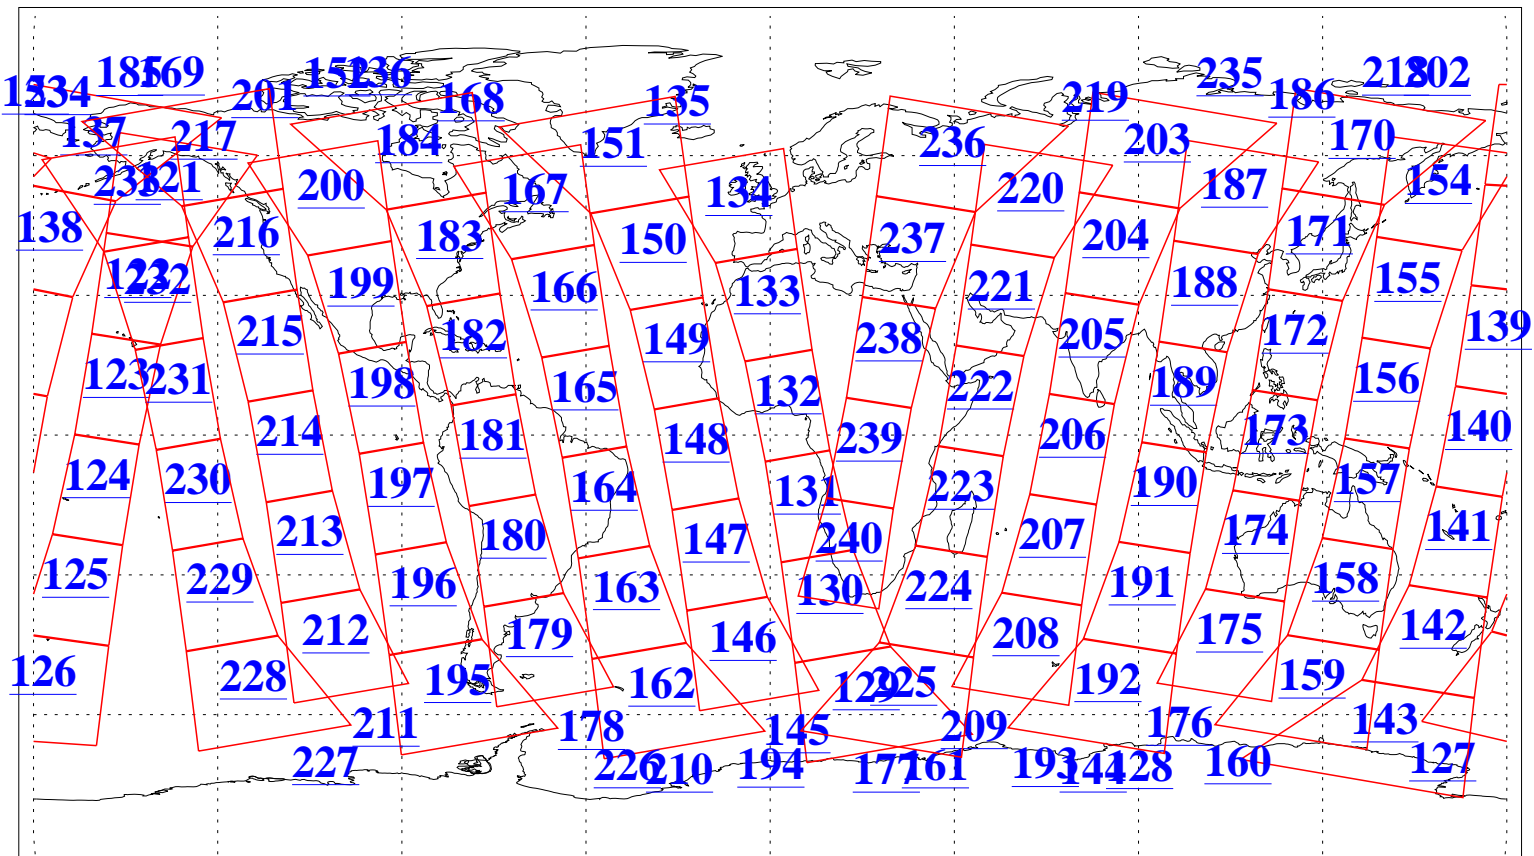

L1B Availability
AMSU Granules: 240
HSB Granules: 0
AIRS Granules: 240

24 Feb 2021
DoY 55
Aqua Day 6871
Granules: 1 to 120

Granules: 121 to 240

Legend: AMSU Available, *HSB Available*, *AIRS Available*

L1B Availability
AMSU Granules: 240
HSB Granules: 0
AIRS Granules: 240

24 Feb 2021
DoY 55
Aqua Day 6871

Ascending Granules

Descending Granules

Legend: AMSU Available, *HSB Available*, *AIRS Available*

L1B Availability
 AMSU Granules: 240
 HSB Granules: 0
 AIRS Granules: 240

24 Feb 2021
 DoY 55
 Aqua Day 6871

Northern Hemisphere Granules

Southern Hemisphere Granules

Legend: AMSU Available, HSB Available, **AIRS Available**