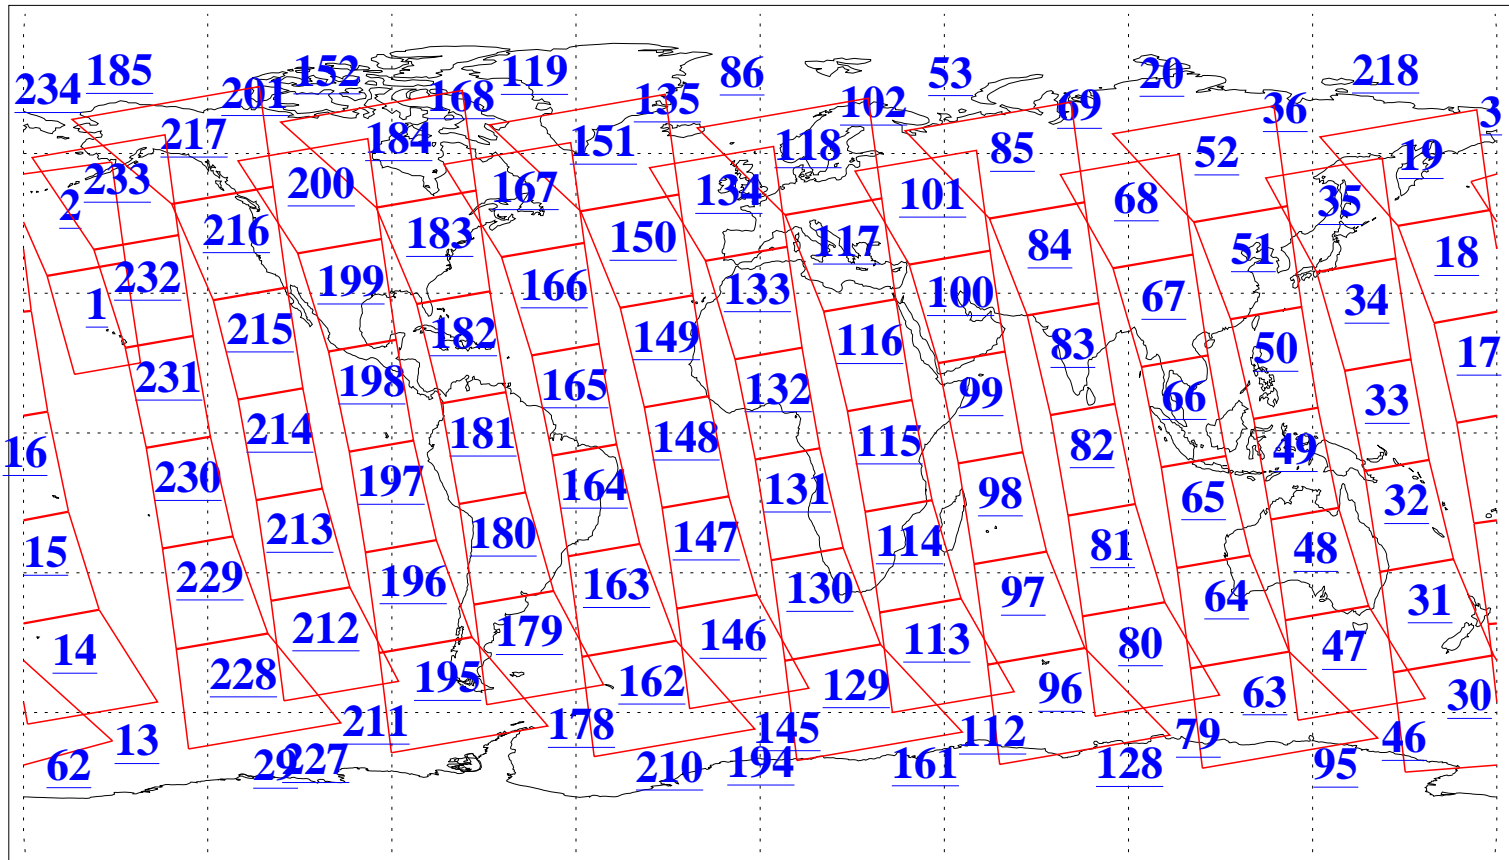

L1B Availability
AMSU Granules: 240
HSB Granules: 0
AIRS Granules: 240

24 Feb 2021
DoY 55
Aqua Day 6871
Granules: 1 to 120

Granules: 121 to 240

Legend: AMSU Available, *HSB Available*, *AIRS Available*

L1B Availability
AMSU Granules: 240
HSB Granules: 0
AIRS Granules: 240

24 Feb 2021
DoY 55
Aqua Day 6871

Ascending Granules

Descending Granules

Legend: AMSU Available, *HSB Available*, *AIRS Available*

L1B Availability
 AMSU Granules: 240
 HSB Granules: 0
 AIRS Granules: 240

24 Feb 2021
 DoY 55
 Aqua Day 6871

Northern Hemisphere Granules

Southern Hemisphere Granules

Legend: AMSU Available, HSB Available, **AIRS Available**