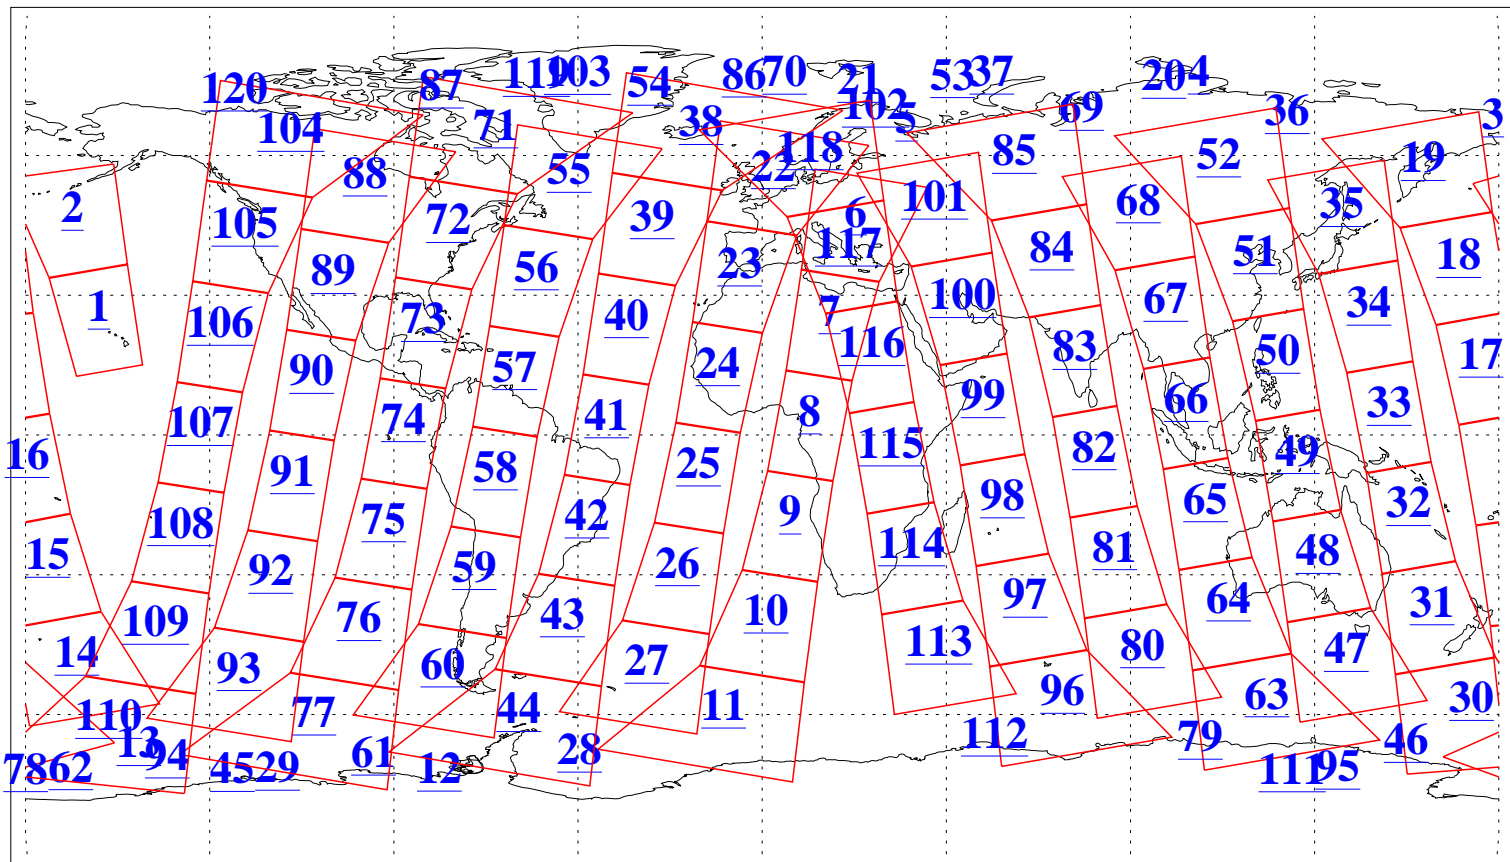

L1B Availability
AMSU Granules: 240
HSB Granules: 0
AIRS Granules: 240

24 Feb 2021
DoY 55
Aqua Day 6871
Granules: 1 to 120

Granules: 121 to 240

Legend: AMSU Available, *HSB Available*, *AIRS Available*

L1B Availability
AMSU Granules: 240
HSB Granules: 0
AIRS Granules: 240

24 Feb 2021
DoY 55
Aqua Day 6871

Ascending Granules

Descending Granules

Legend: AMSU Available, *HSB Available*, *AIRS Available*

L1B Availability
 AMSU Granules: 240
 HSB Granules: 0
 AIRS Granules: 240

24 Feb 2021
 DoY 55
 Aqua Day 6871

Northern Hemisphere Granules

Southern Hemisphere Granules

Legend: AMSU Available, HSB Available, **AIRS Available**