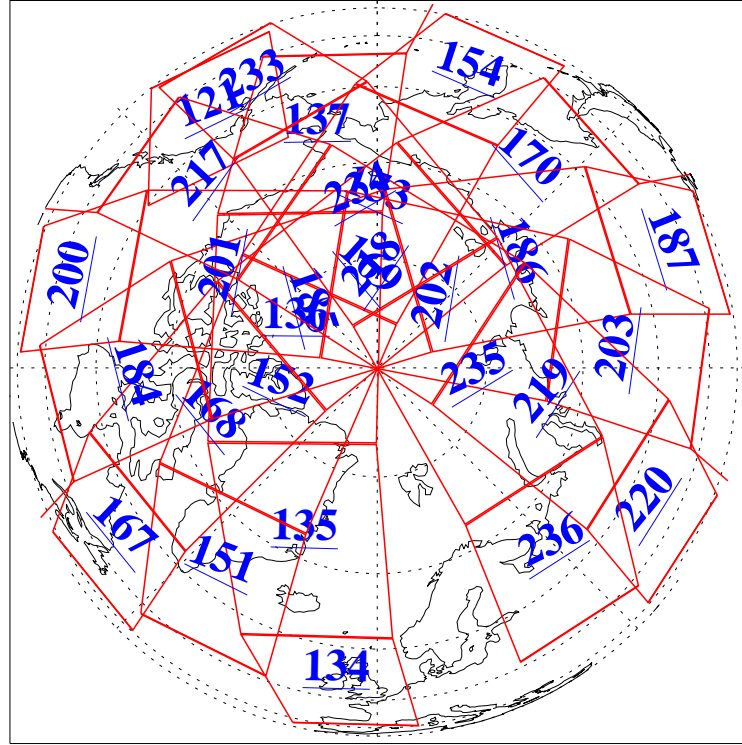

24 Feb 2021
DoY 55
Aqua Day 6871

Ascending Granules

Descending Granules

Legend: AMSU Available, *HSB Available*, *AIRS Available*

L1B Availability
 AMSU Granules: 240
 HSB Granules: 0
 AIRS Granules: 240

24 Feb 2021
 DoY 55
 Aqua Day 6871

Northern Hemisphere Granules

Southern Hemisphere Granules

Legend: AMSU Available, HSB Available, **AIRS Available**