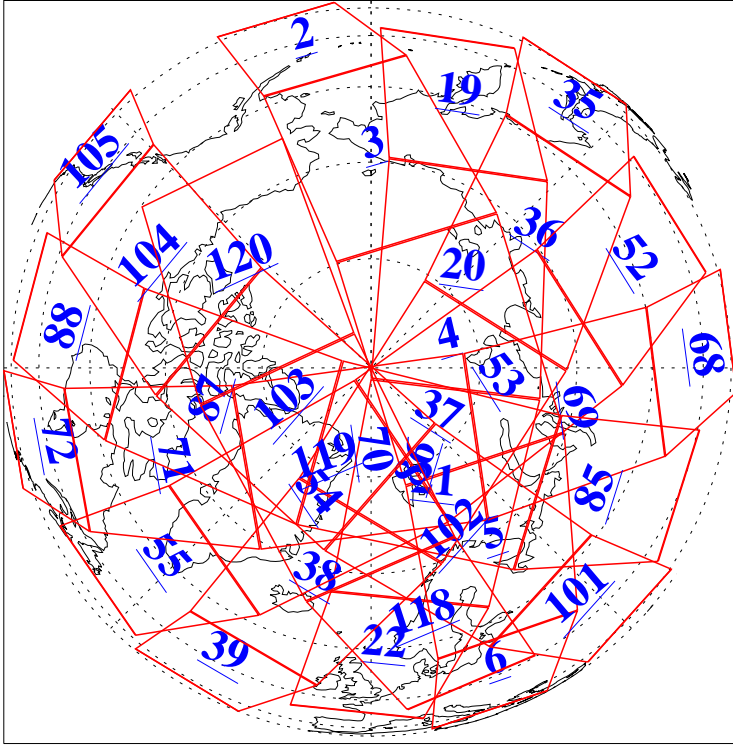

L1B Availability
AMSU Granules: 240
HSB Granules: 0
AIRS Granules: 240

24 Feb 2021
DoY 55
Aqua Day 6871
Granules: 1 to 120

Granules: 121 to 240

Legend: AMSU Available, *HSB Available*, *AIRS Available*

L1B Availability
AMSU Granules: 240
HSB Granules: 0
AIRS Granules: 240

24 Feb 2021
DoY 55
Aqua Day 6871

Ascending Granules

Descending Granules

Legend: AMSU Available, *HSB Available*, *AIRS Available*

L1B Availability
 AMSU Granules: 240
 HSB Granules: 0
 AIRS Granules: 240

24 Feb 2021
 DoY 55
 Aqua Day 6871

Northern Hemisphere Granules

Southern Hemisphere Granules

Legend: AMSU Available, HSB Available, **AIRS Available**