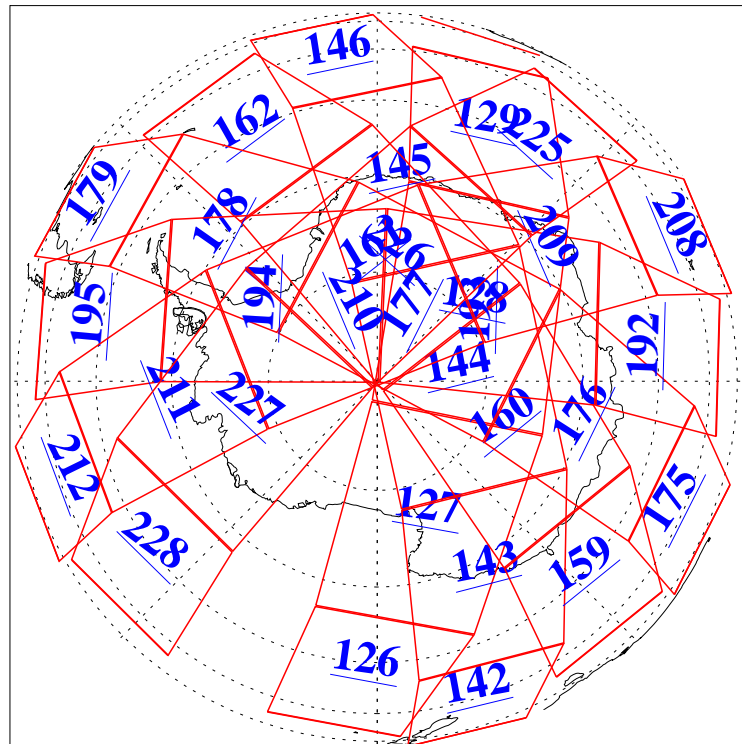

L1B Availability
AMSU Granules: 240
HSB Granules: 0
AIRS Granules: 240

24 Feb 2021
DoY 55
Aqua Day 6871
Granules: 1 to 120

Granules: 121 to 240

Legend: AMSU Available, *HSB Available*, *AIRS Available*

L1B Availability
AMSU Granules: 240
HSB Granules: 0
AIRS Granules: 240

24 Feb 2021
DoY 55
Aqua Day 6871

Ascending Granules

Descending Granules

Legend: AMSU Available, *HSB Available*, *AIRS Available*

L1B Availability
 AMSU Granules: 240
 HSB Granules: 0
 AIRS Granules: 240

24 Feb 2021
 DoY 55
 Aqua Day 6871

Northern Hemisphere Granules

Southern Hemisphere Granules

Legend: AMSU Available, HSB Available, **AIRS Available**