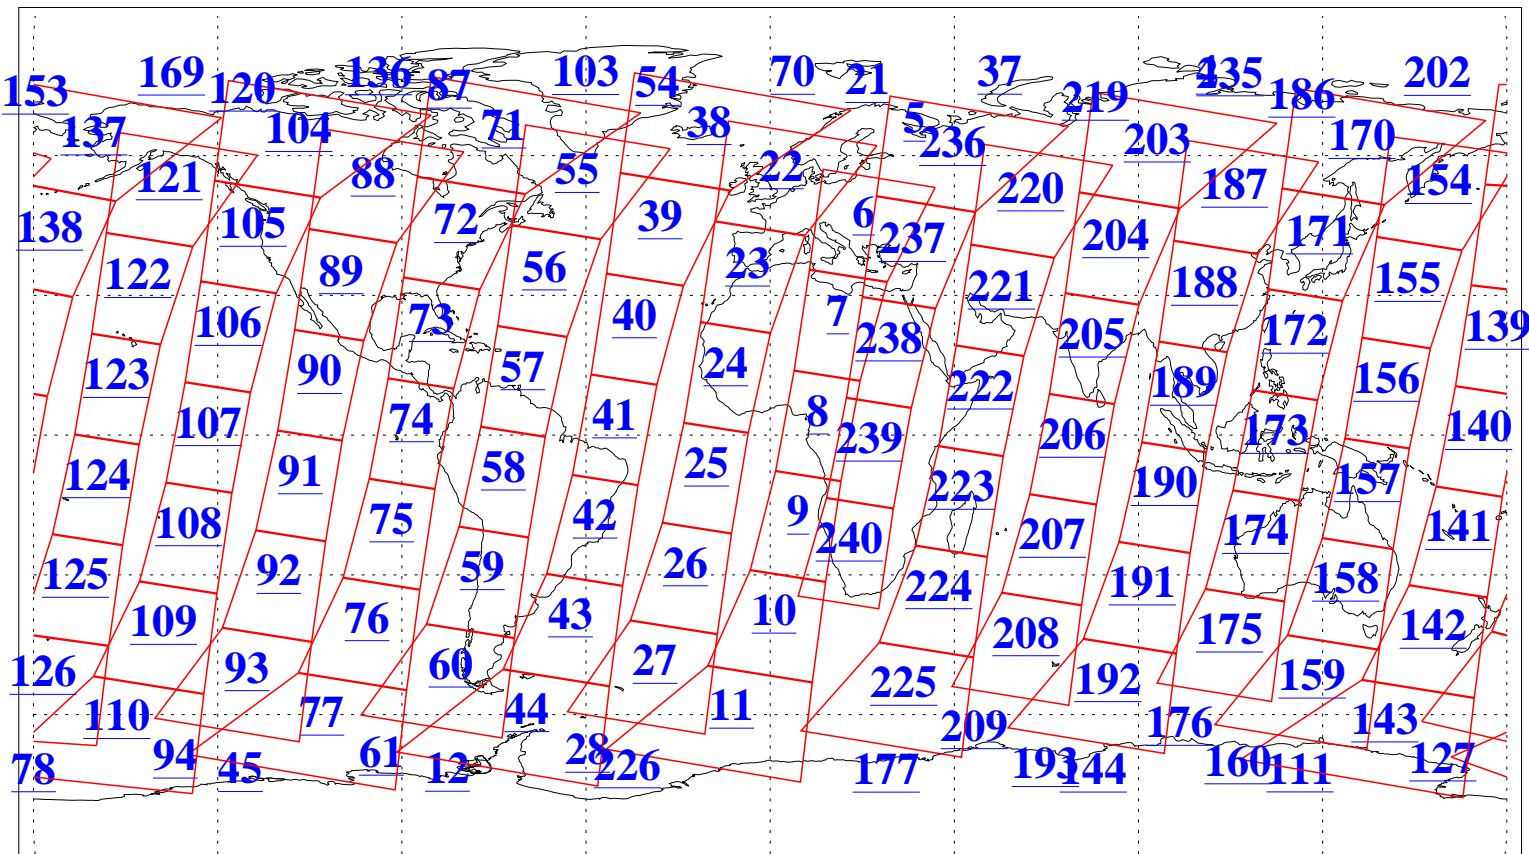

L1B Availability
AMSU Granules: 240
HSB Granules: 0
AIRS Granules: 240

24 Feb 2021
DoY 55
Aqua Day 6871
Granules: 1 to 120

Granules: 121 to 240

Legend: AMSU Available, *HSB Available*, *AIRS Available*

L1B Availability
AMSU Granules: 240
HSB Granules: 0
AIRS Granules: 240

24 Feb 2021
DoY 55
Aqua Day 6871

Ascending Granules

Descending Granules

Legend: AMSU Available, *HSB Available*, *AIRS Available*

L1B Availability
 AMSU Granules: 240
 HSB Granules: 0
 AIRS Granules: 240

24 Feb 2021
 DoY 55
 Aqua Day 6871

Northern Hemisphere Granules

Southern Hemisphere Granules

Legend: AMSU Available, HSB Available, **AIRS Available**