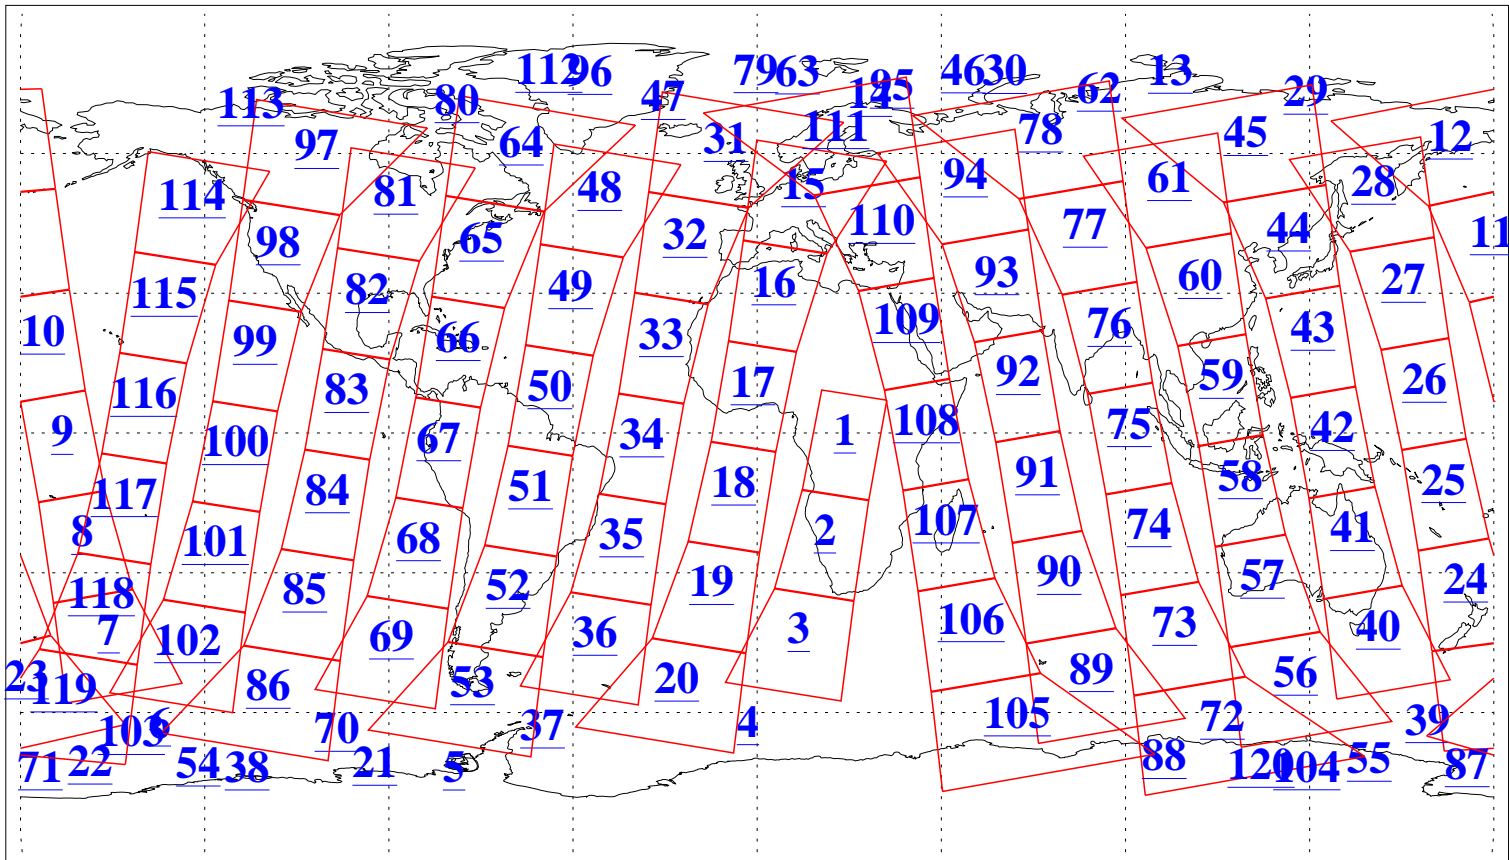

L1B Availability  
AMSU Granules: 240  
HSB Granules: 0  
AIRS Granules: 240

23 Feb 2021  
DoY 54  
Aqua Day 6870  
Granules: 1 to 120

Granules: 121 to 240

Legend: AMSU Available, *HSB Available*, *AIRS Available*

L1B Availability  
AMSU Granules: 240  
HSB Granules: 0  
AIRS Granules: 240

23 Feb 2021  
DoY 54  
Aqua Day 6870

Ascending Granules

Descending Granules

Legend: AMSU Available, *HSB Available*, *AIRS Available*

L1B Availability  
 AMSU Granules: 240  
 HSB Granules: 0  
 AIRS Granules: 240

23 Feb 2021  
 DoY 54  
 Aqua Day 6870

Northern Hemisphere Granules

Southern Hemisphere Granules

Legend: AMSU Available, HSB Available, **AIRS Available**