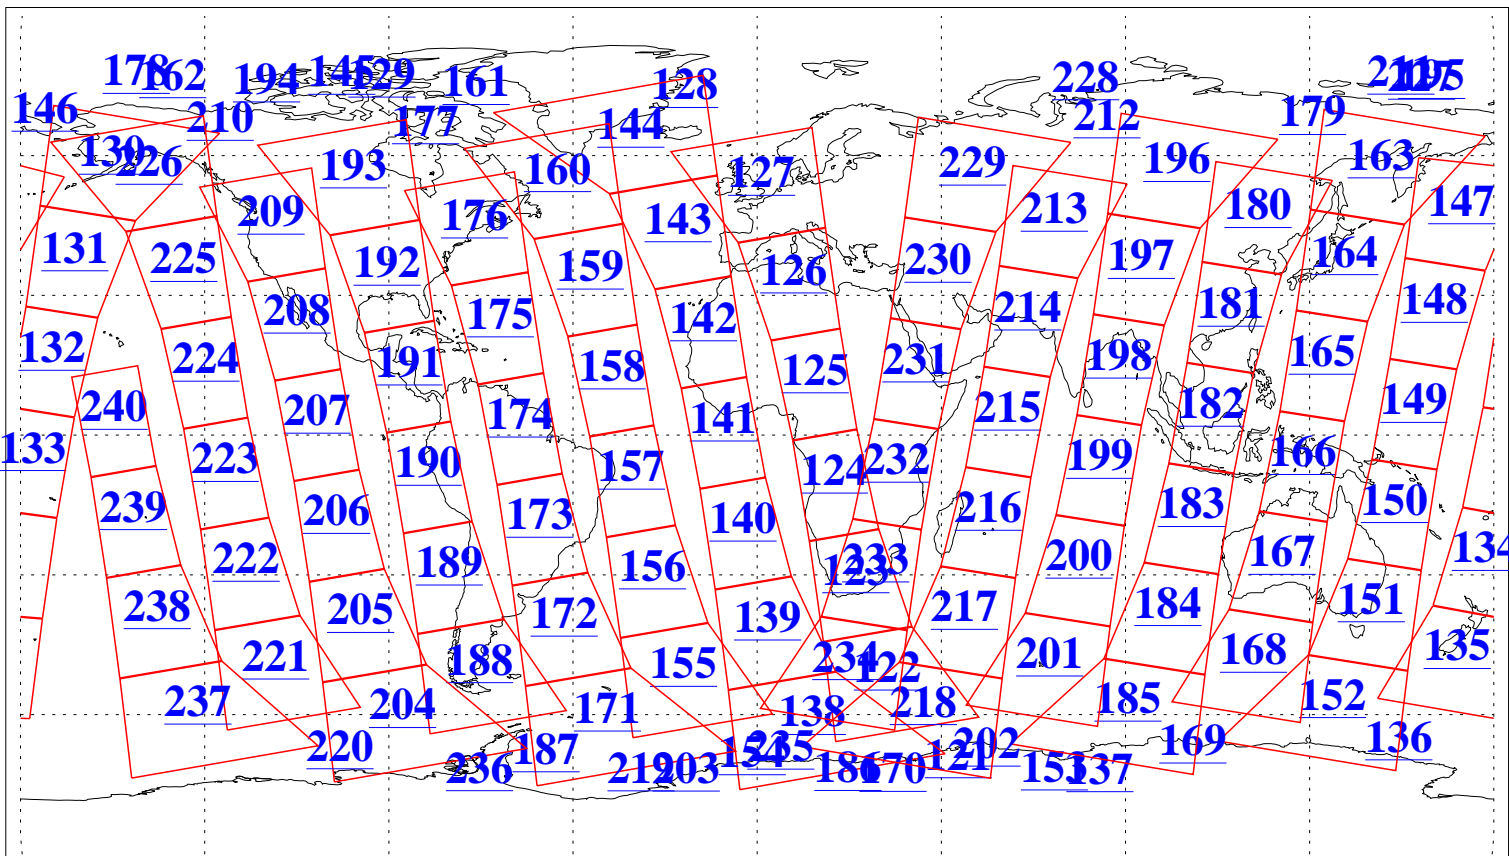

L1B Availability  
AMSU Granules: 240  
HSB Granules: 0  
AIRS Granules: 240

23 Feb 2021  
DoY 54  
Aqua Day 6870  
Granules: 1 to 120

Granules: 121 to 240

Legend: AMSU Available, *HSB Available*, *AIRS Available*

L1B Availability  
AMSU Granules: 240  
HSB Granules: 0  
AIRS Granules: 240

23 Feb 2021  
DoY 54  
Aqua Day 6870

Ascending Granules

Descending Granules

Legend: AMSU Available, *HSB Available*, *AIRS Available*

L1B Availability  
 AMSU Granules: 240  
 HSB Granules: 0  
 AIRS Granules: 240

23 Feb 2021  
 DoY 54  
 Aqua Day 6870

Northern Hemisphere Granules

Southern Hemisphere Granules

Legend: AMSU Available, HSB Available, **AIRS Available**