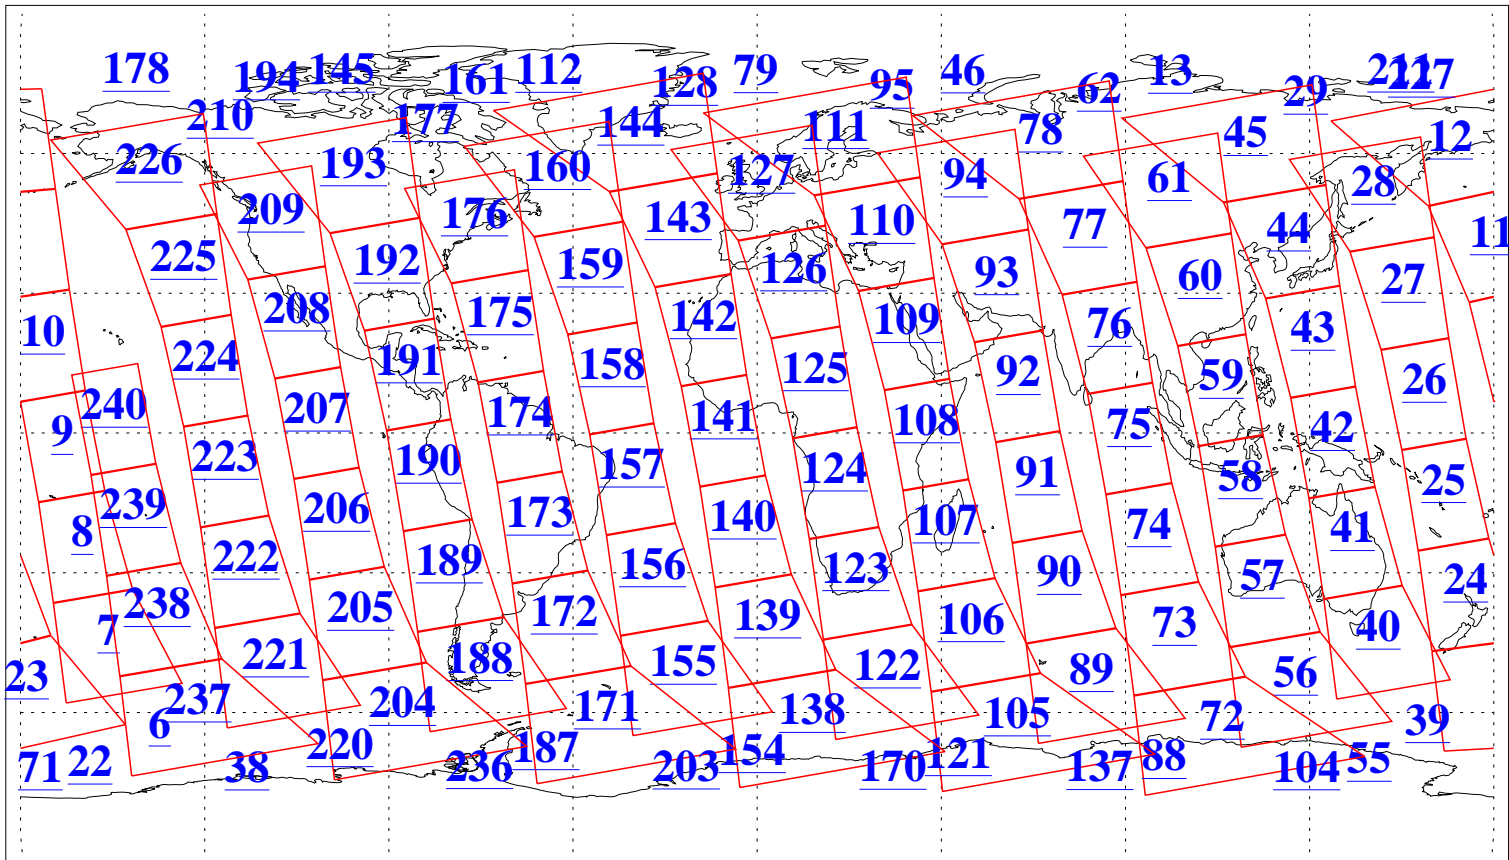

L1B Availability  
AMSU Granules: 240  
HSB Granules: 0  
AIRS Granules: 240

23 Feb 2021  
DoY 54  
Aqua Day 6870  
Granules: 1 to 120

Granules: 121 to 240

Legend: AMSU Available, *HSB Available*, *AIRS Available*

L1B Availability  
AMSU Granules: 240  
HSB Granules: 0  
AIRS Granules: 240

23 Feb 2021  
DoY 54  
Aqua Day 6870

Ascending Granules

Descending Granules

Legend: AMSU Available, *HSB Available*, *AIRS Available*

L1B Availability  
 AMSU Granules: 240  
 HSB Granules: 0  
 AIRS Granules: 240

23 Feb 2021  
 DoY 54  
 Aqua Day 6870

Northern Hemisphere Granules

Southern Hemisphere Granules

Legend: AMSU Available, HSB Available, **AIRS Available**