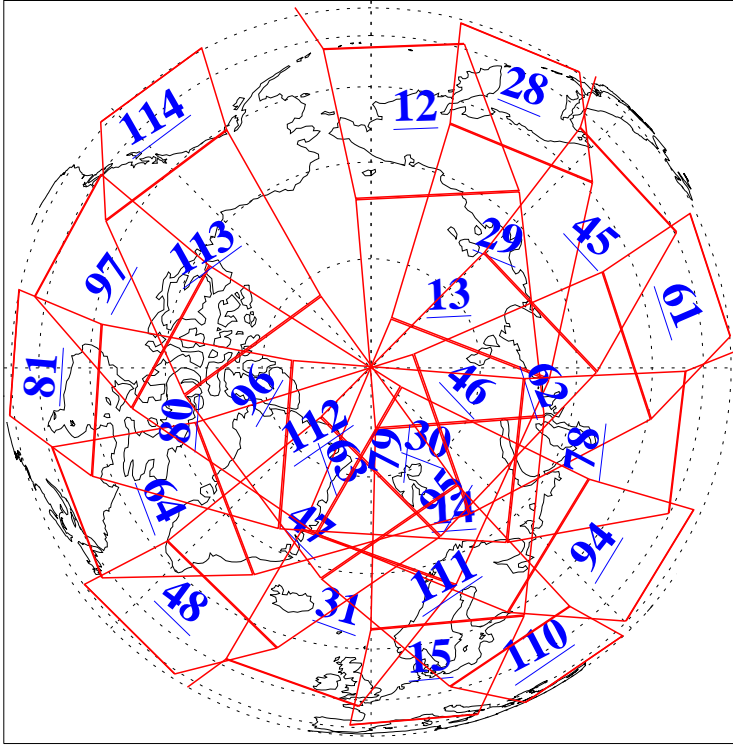

L1B Availability  
AMSU Granules: 240  
HSB Granules: 0  
AIRS Granules: 240

23 Feb 2021  
DoY 54  
Aqua Day 6870  
Granules: 1 to 120

Granules: 121 to 240

Legend: AMSU Available, *HSB Available*, *AIRS Available*

L1B Availability  
AMSU Granules: 240  
HSB Granules: 0  
AIRS Granules: 240

23 Feb 2021  
DoY 54  
Aqua Day 6870

Ascending Granules

Descending Granules

Legend: AMSU Available, *HSB Available*, *AIRS Available*

L1B Availability  
 AMSU Granules: 240  
 HSB Granules: 0  
 AIRS Granules: 240

23 Feb 2021  
 DoY 54  
 Aqua Day 6870

Northern Hemisphere Granules

Southern Hemisphere Granules

Legend: AMSU Available, HSB Available, **AIRS Available**