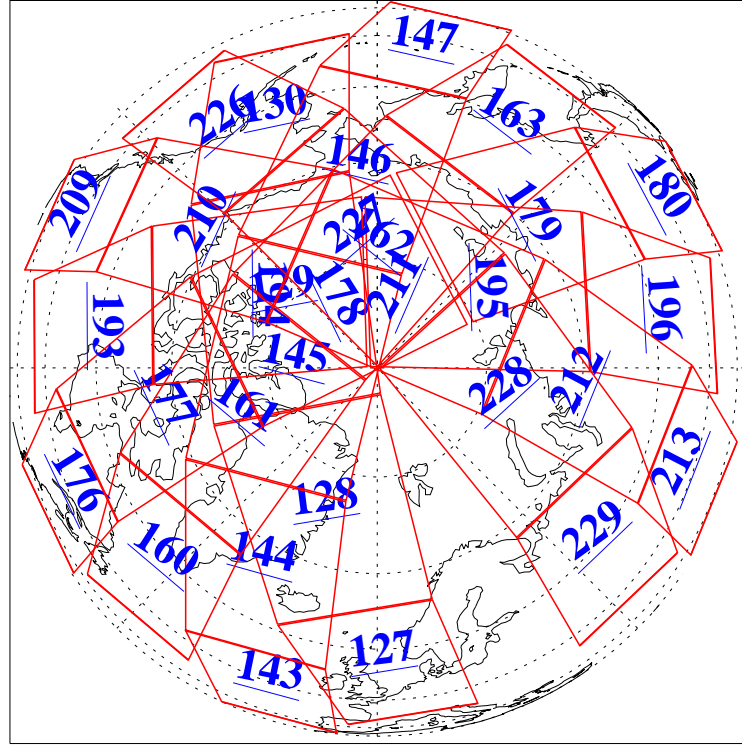

L1B Availability  
AMSU Granules: 240  
HSB Granules: 0  
AIRS Granules: 240

23 Feb 2021  
DoY 54  
Aqua Day 6870

Ascending Granules

Descending Granules

Legend: AMSU Available, *HSB Available*, *AIRS Available*

L1B Availability  
 AMSU Granules: 240  
 HSB Granules: 0  
 AIRS Granules: 240

23 Feb 2021  
 DoY 54  
 Aqua Day 6870

Northern Hemisphere Granules

Southern Hemisphere Granules

Legend: AMSU Available, HSB Available, **AIRS Available**