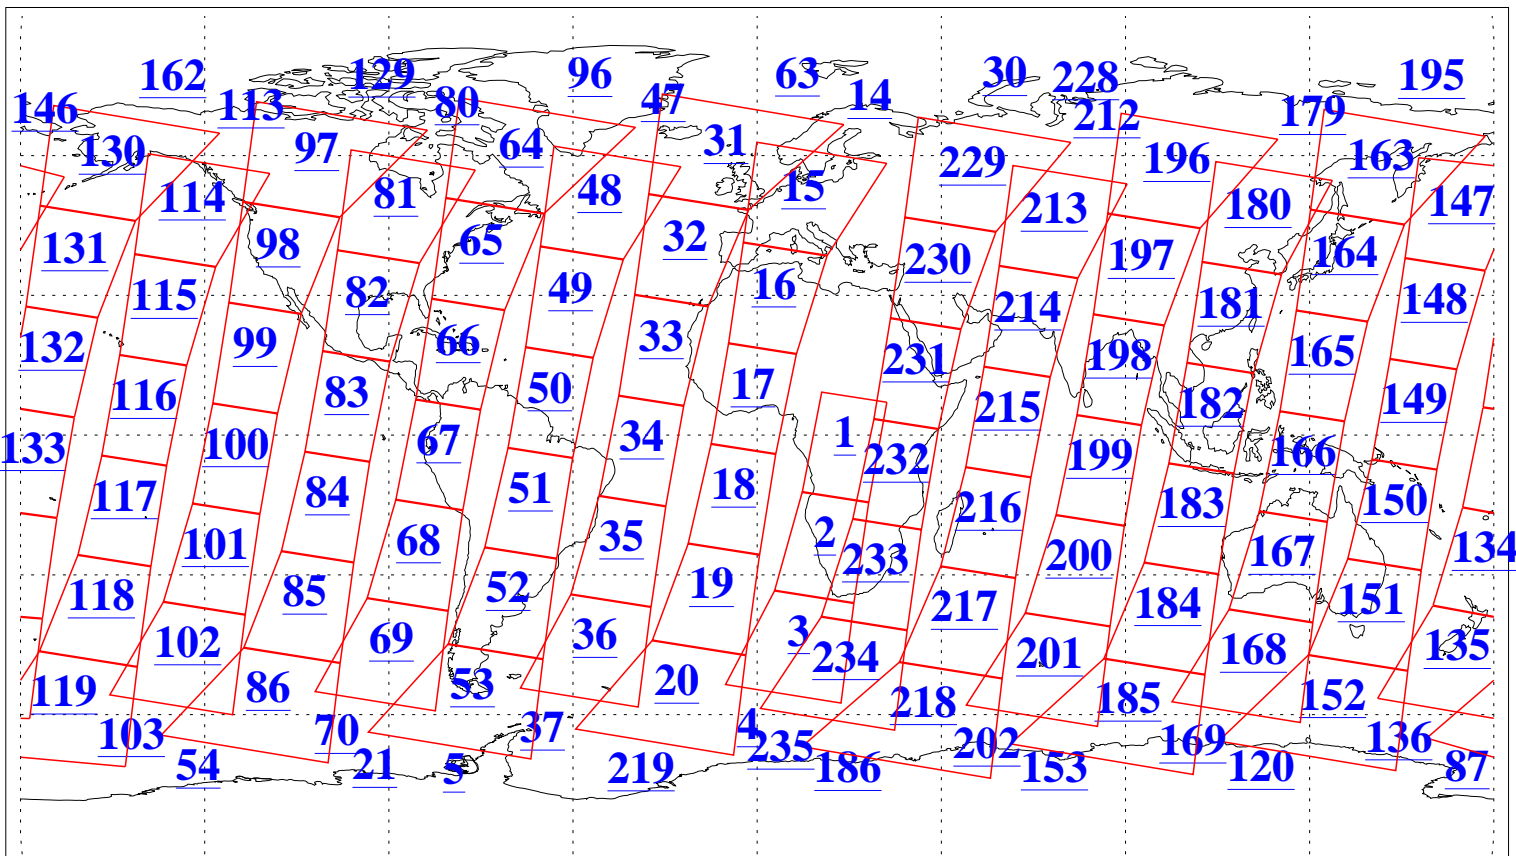

L1B Availability  
AMSU Granules: 240  
HSB Granules: 0  
AIRS Granules: 240

23 Feb 2021  
DoY 54  
Aqua Day 6870  
Granules: 1 to 120

Granules: 121 to 240

Legend: AMSU Available, *HSB Available*, *AIRS Available*

L1B Availability  
AMSU Granules: 240  
HSB Granules: 0  
AIRS Granules: 240

23 Feb 2021  
DoY 54  
Aqua Day 6870

Ascending Granules

Descending Granules

Legend: AMSU Available, *HSB Available*, *AIRS Available*

L1B Availability  
 AMSU Granules: 240  
 HSB Granules: 0  
 AIRS Granules: 240

23 Feb 2021  
 DoY 54  
 Aqua Day 6870

Northern Hemisphere Granules

Southern Hemisphere Granules

Legend: AMSU Available, HSB Available, **AIRS Available**