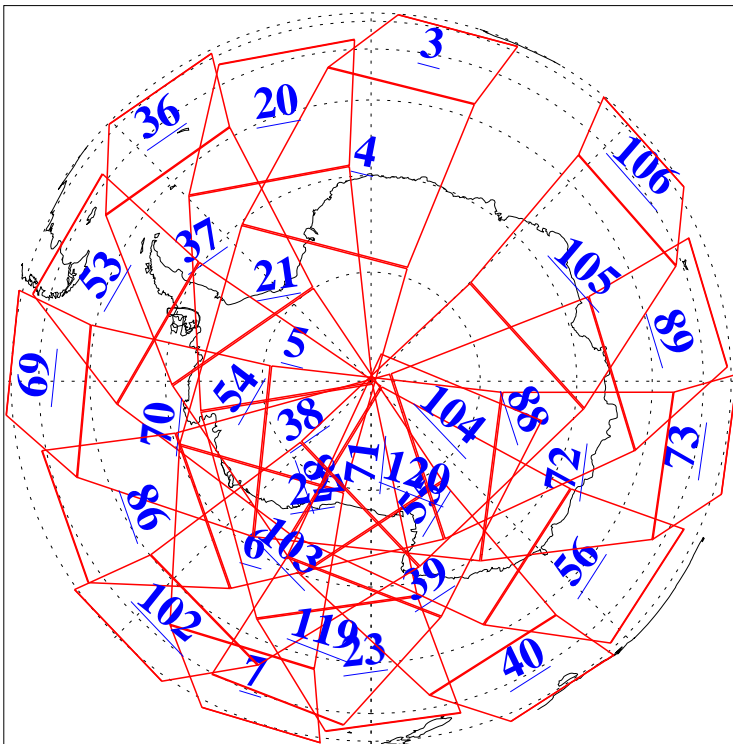

L1B Availability  
AMSU Granules: 240  
HSB Granules: 0  
AIRS Granules: 240

23 Feb 2021  
DoY 54  
Aqua Day 6870

Ascending Granules

Descending Granules

Legend: AMSU Available, *HSB Available*, *AIRS Available*

L1B Availability  
 AMSU Granules: 240  
 HSB Granules: 0  
 AIRS Granules: 240

23 Feb 2021  
 DoY 54  
 Aqua Day 6870

Northern Hemisphere Granules

Southern Hemisphere Granules

Legend: AMSU Available, HSB Available, **AIRS Available**