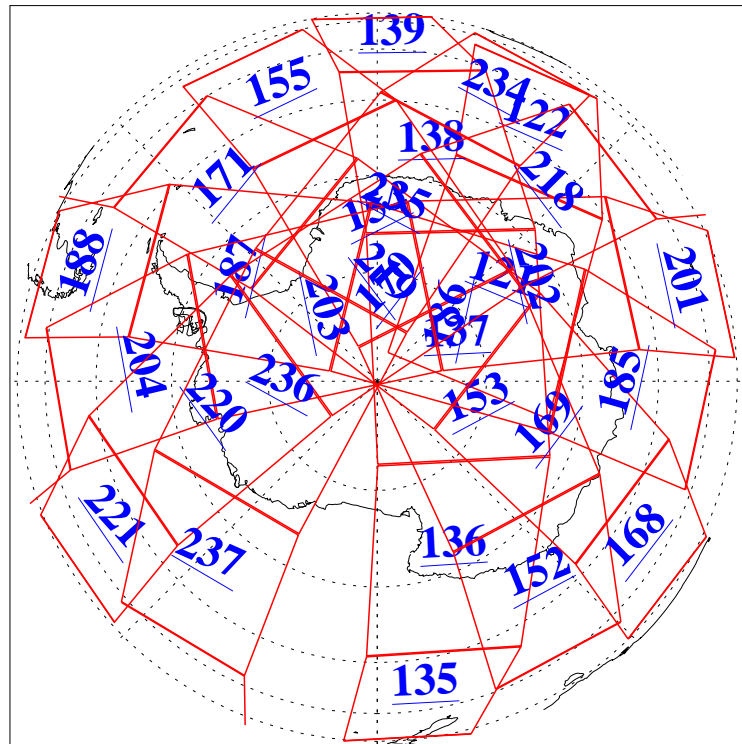

L1B Availability  
AMSU Granules: 240  
HSB Granules: 0  
AIRS Granules: 240

23 Feb 2021  
DoY 54  
Aqua Day 6870

Ascending Granules

Descending Granules

Legend: AMSU Available, *HSB Available*, *AIRS Available*

L1B Availability  
 AMSU Granules: 240  
 HSB Granules: 0  
 AIRS Granules: 240

23 Feb 2021  
 DoY 54  
 Aqua Day 6870

Northern Hemisphere Granules

Southern Hemisphere Granules

Legend: AMSU Available, HSB Available, **AIRS Available**