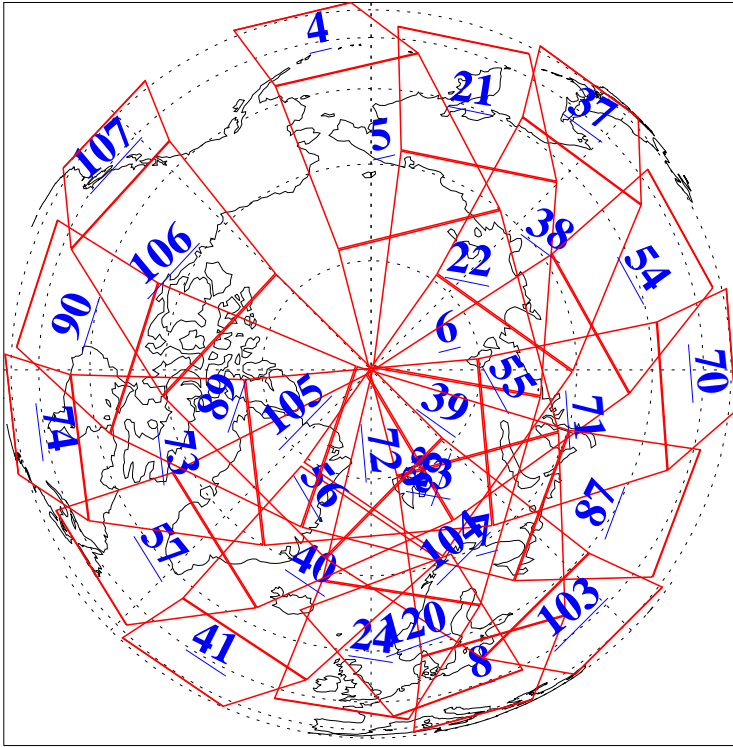

L1B Availability  
 AMSU Granules: 240  
 HSB Granules: 0  
 AIRS Granules: 237

22 Feb 2021  
 DoY 53  
 Aqua Day 6869  
 Granules: 1 to 120

Granules: 121 to 240

Legend: AMSU Available, HSB Available, AIRS Available

L1B Availability  
 AMSU Granules: 240  
 HSB Granules: 0  
 AIRS Granules: 237

22 Feb 2021  
 DoY 53  
 Aqua Day 6869

Ascending Granules

Descending Granules

Legend: AMSU Available, HSB Available, AIRS Available

L1B Availability  
 AMSU Granules: 240  
 HSB Granules: 0  
 AIRS Granules: 237

22 Feb 2021  
 DoY 53  
 Aqua Day 6869

Northern Hemisphere Granules

Southern Hemisphere Granules

Legend: AMSU Available, HSB Available, AIRS Available