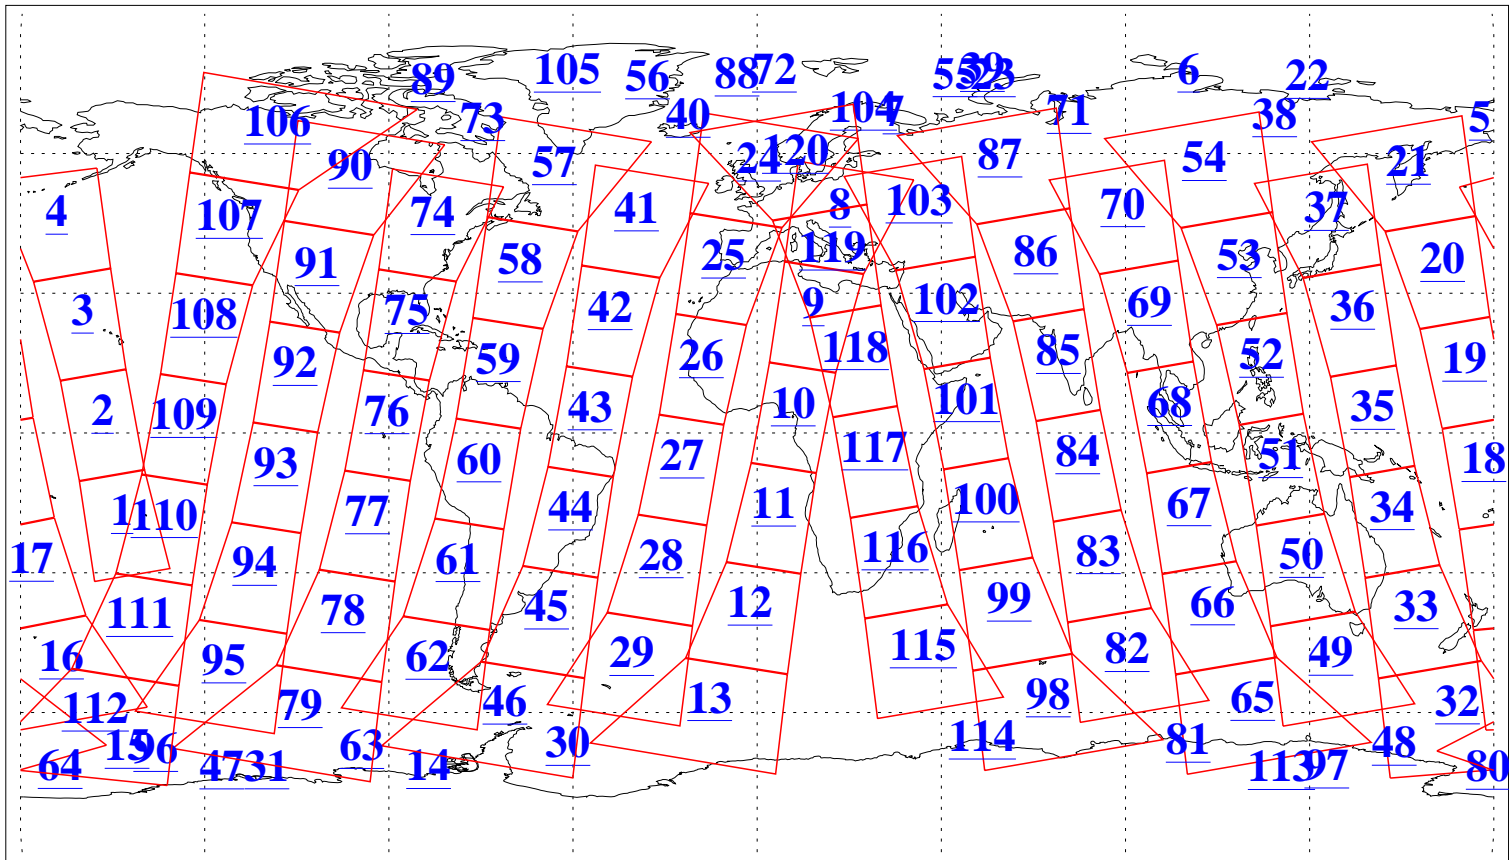

L1B Availability  
 AMSU Granules: 240  
 HSB Granules: 0  
 AIRS Granules: 237

22 Feb 2021  
 DoY 53  
 Aqua Day 6869  
 Granules: 1 to 120

Granules: 121 to 240

Legend: AMSU Available, HSB Available, AIRS Available

L1B Availability  
 AMSU Granules: 240  
 HSB Granules: 0  
 AIRS Granules: 237

22 Feb 2021  
 DoY 53  
 Aqua Day 6869

Ascending Granules

Descending Granules

Legend: AMSU Available, HSB Available, AIRS Available

L1B Availability  
 AMSU Granules: 240  
 HSB Granules: 0  
 AIRS Granules: 237

22 Feb 2021  
 DoY 53  
 Aqua Day 6869

Northern Hemisphere Granules

Southern Hemisphere Granules

Legend: AMSU Available, HSB Available, AIRS Available