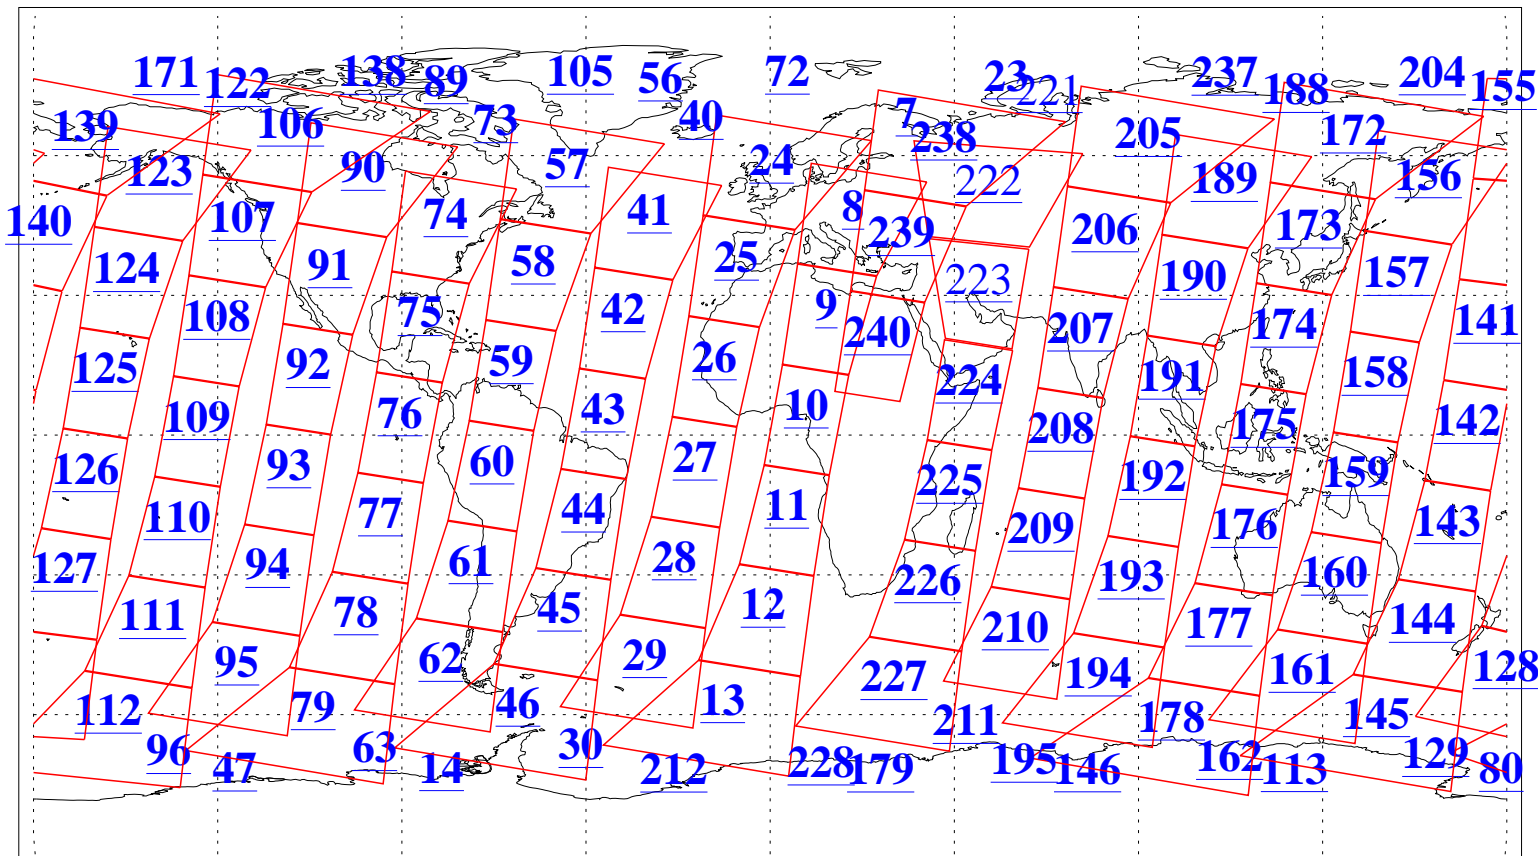

L1B Availability  
 AMSU Granules: 240  
 HSB Granules: 0  
 AIRS Granules: 237

22 Feb 2021  
 DoY 53  
 Aqua Day 6869  
 Granules: 1 to 120

Granules: 121 to 240

Legend: AMSU Available, HSB Available, AIRS Available

L1B Availability  
 AMSU Granules: 240  
 HSB Granules: 0  
 AIRS Granules: 237

22 Feb 2021  
 DoY 53  
 Aqua Day 6869

Ascending Granules

Descending Granules

Legend: AMSU Available, HSB Available, AIRS Available

L1B Availability  
 AMSU Granules: 240  
 HSB Granules: 0  
 AIRS Granules: 237

22 Feb 2021  
 DoY 53  
 Aqua Day 6869

Northern Hemisphere Granules

Southern Hemisphere Granules

Legend: AMSU Available, HSB Available, AIRS Available