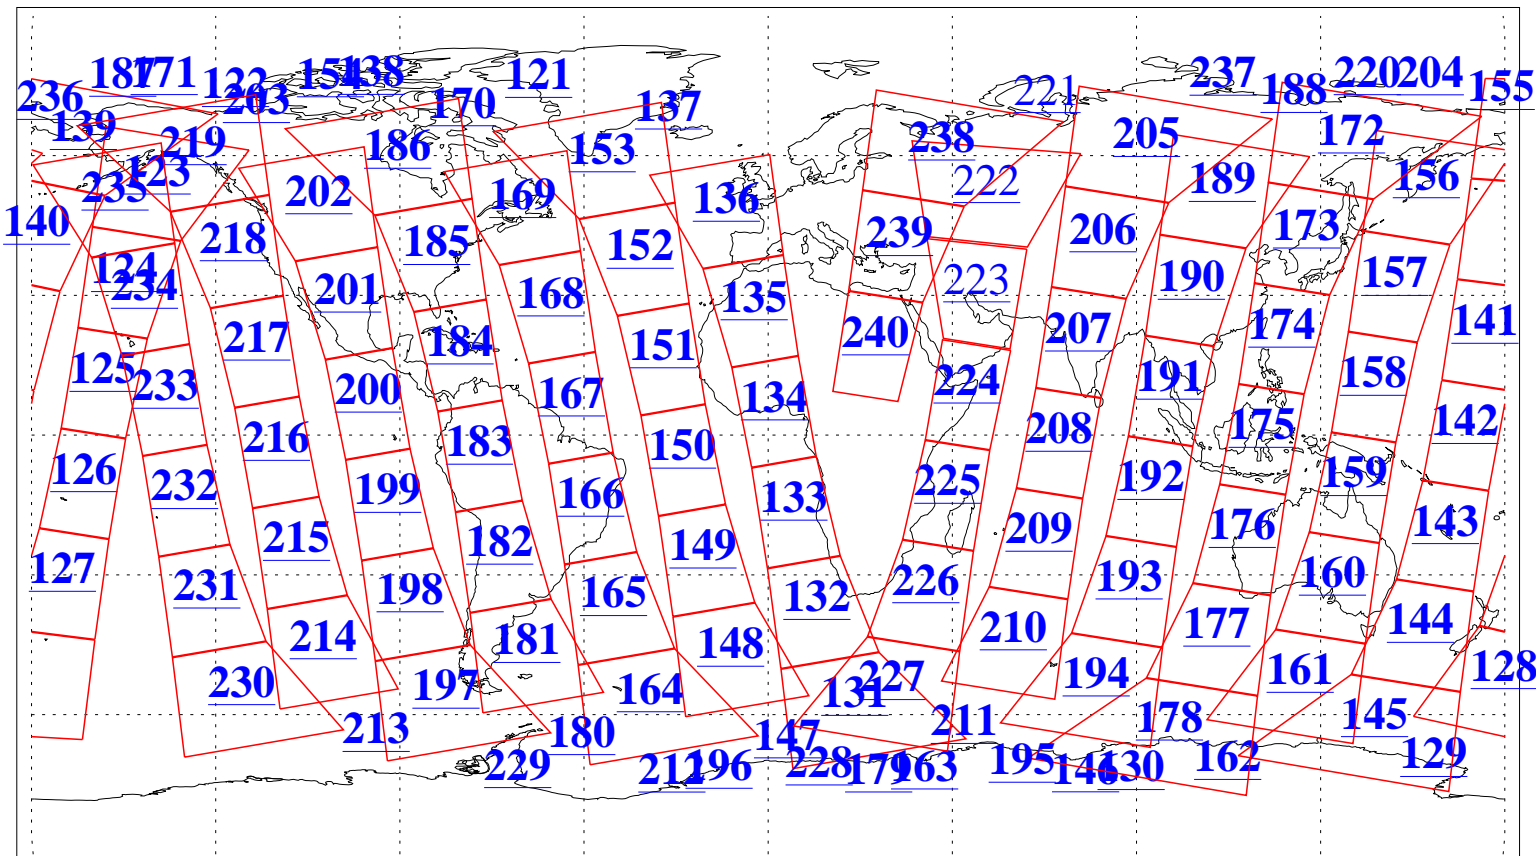

L1B Availability  
 AMSU Granules: 240  
 HSB Granules: 0  
 AIRS Granules: 237

22 Feb 2021  
 DoY 53  
 Aqua Day 6869  
 Granules: 1 to 120

Granules: 121 to 240

Legend: AMSU Available, HSB Available, AIRS Available

L1B Availability  
 AMSU Granules: 240  
 HSB Granules: 0  
 AIRS Granules: 237

22 Feb 2021  
 DoY 53  
 Aqua Day 6869

Ascending Granules

Descending Granules

Legend: AMSU Available, HSB Available, AIRS Available

L1B Availability  
 AMSU Granules: 240  
 HSB Granules: 0  
 AIRS Granules: 237

22 Feb 2021  
 DoY 53  
 Aqua Day 6869

Northern Hemisphere Granules

Southern Hemisphere Granules

Legend: AMSU Available, HSB Available, AIRS Available