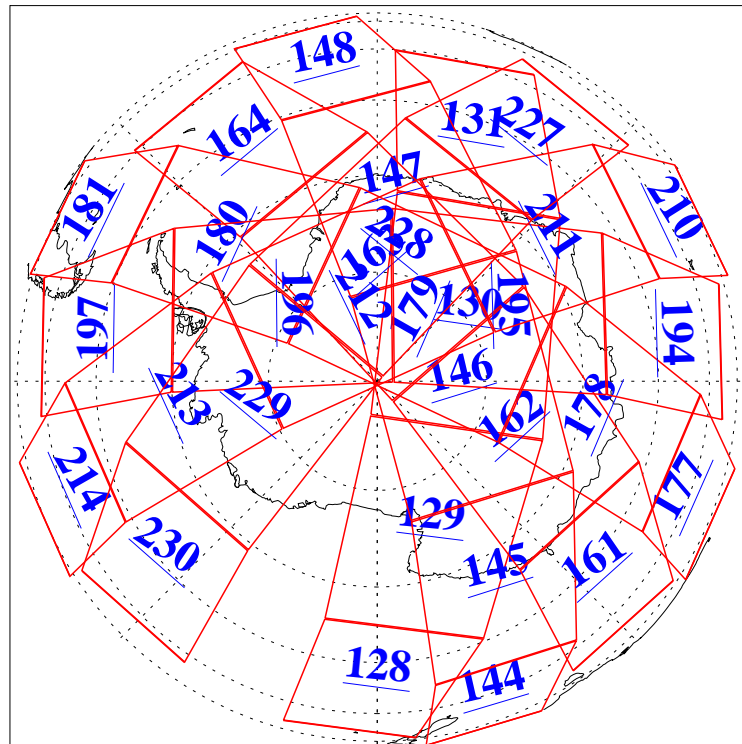

L1B Availability  
 AMSU Granules: 240  
 HSB Granules: 0  
 AIRS Granules: 237

22 Feb 2021  
 DoY 53  
 Aqua Day 6869

Ascending Granules

Descending Granules

Legend: AMSU Available, HSB Available, AIRS Available

L1B Availability  
 AMSU Granules: 240  
 HSB Granules: 0  
 AIRS Granules: 237

22 Feb 2021  
 DoY 53  
 Aqua Day 6869

Northern Hemisphere Granules

Southern Hemisphere Granules

Legend: AMSU Available, HSB Available, AIRS Available