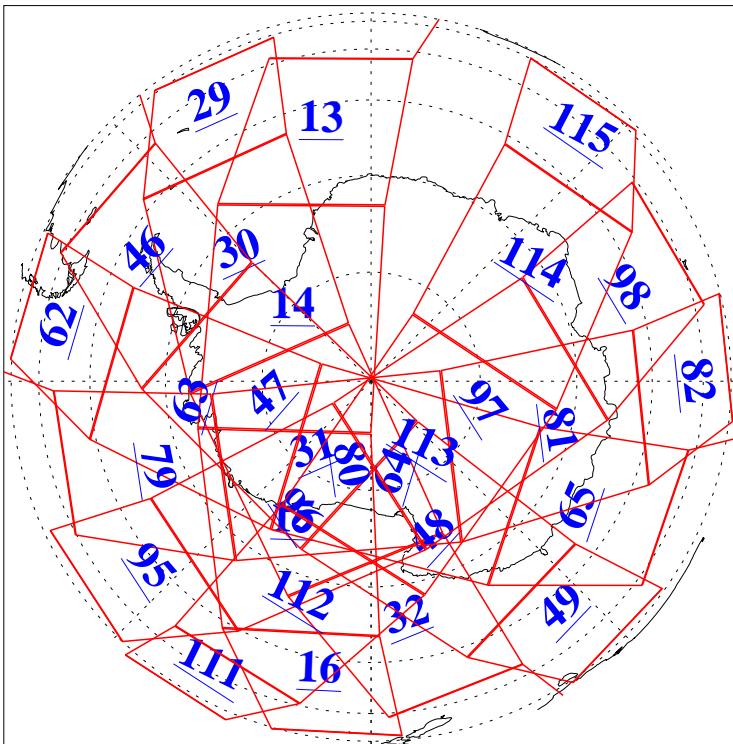

L1B Availability  
 AMSU Granules: 240  
 HSB Granules: 0  
 AIRS Granules: 237

22 Feb 2021  
 DoY 53  
 Aqua Day 6869  
 Granules: 1 to 120

Granules: 121 to 240

Legend: AMSU Available, HSB Available, AIRS Available

L1B Availability  
 AMSU Granules: 240  
 HSB Granules: 0  
 AIRS Granules: 237

22 Feb 2021  
 DoY 53  
 Aqua Day 6869

Ascending Granules

Descending Granules

Legend: AMSU Available, HSB Available, AIRS Available

L1B Availability  
 AMSU Granules: 240  
 HSB Granules: 0  
 AIRS Granules: 237

22 Feb 2021  
 DoY 53  
 Aqua Day 6869

Northern Hemisphere Granules

Southern Hemisphere Granules

Legend: AMSU Available, HSB Available, AIRS Available