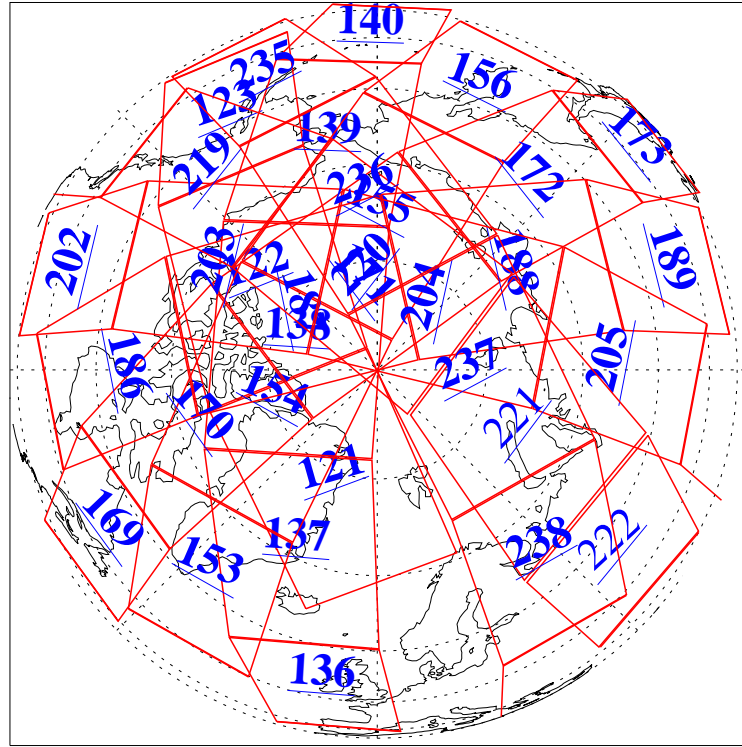

L1B Availability  
 AMSU Granules: 240  
 HSB Granules: 0  
 AIRS Granules: 237

22 Feb 2021  
 DoY 53  
 Aqua Day 6869

Ascending Granules

Descending Granules

Legend: AMSU Available, HSB Available, AIRS Available

L1B Availability  
 AMSU Granules: 240  
 HSB Granules: 0  
 AIRS Granules: 237

22 Feb 2021  
 DoY 53  
 Aqua Day 6869

Northern Hemisphere Granules

Southern Hemisphere Granules

Legend: AMSU Available, HSB Available, AIRS Available