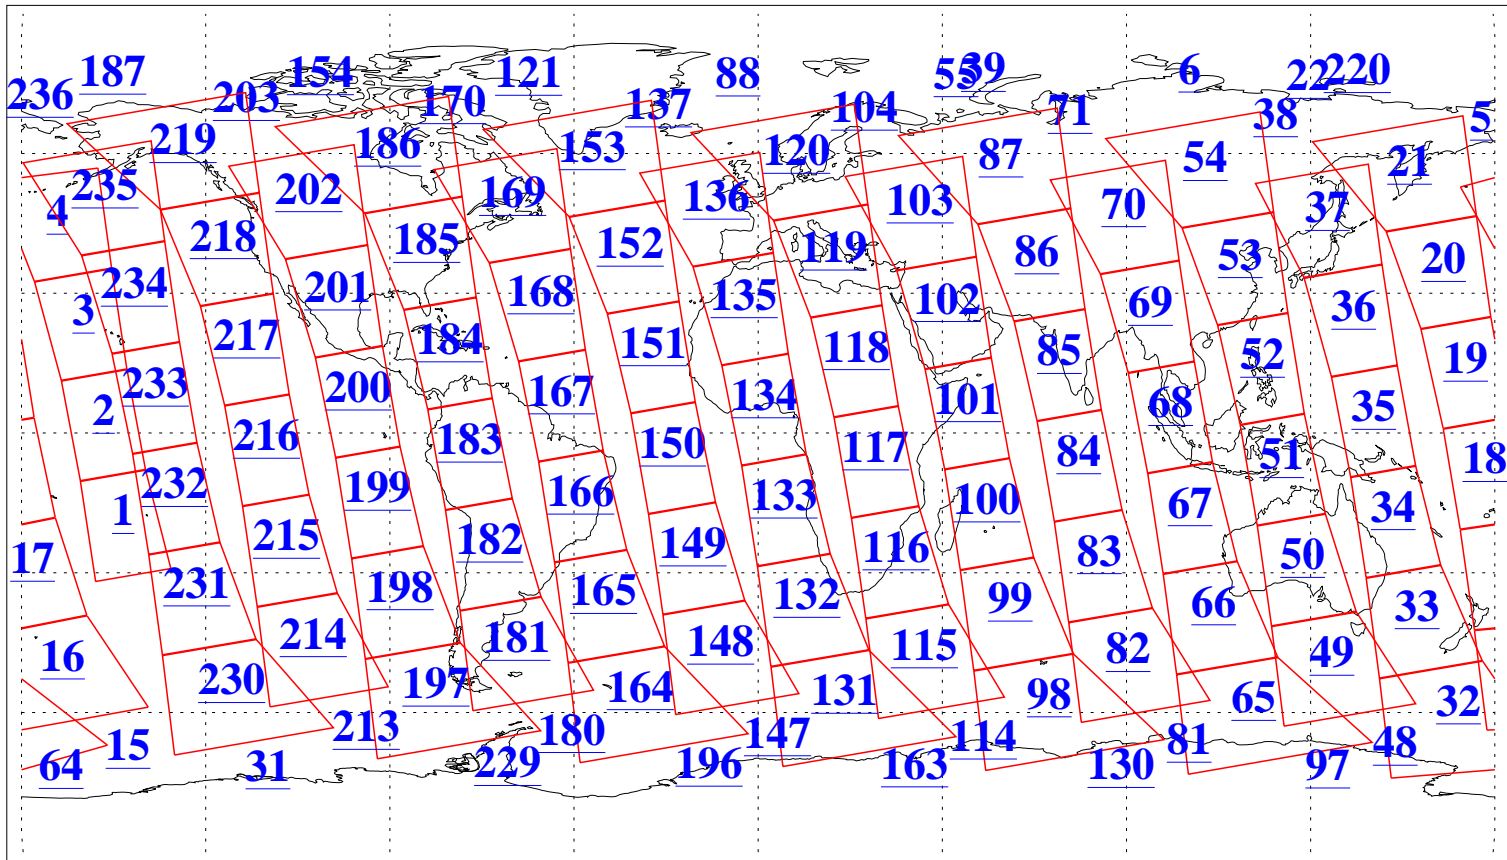

L1B Availability  
 AMSU Granules: 240  
 HSB Granules: 0  
 AIRS Granules: 237

22 Feb 2021  
 DoY 53  
 Aqua Day 6869  
 Granules: 1 to 120

Granules: 121 to 240

Legend: AMSU Available, HSB Available, AIRS Available

L1B Availability  
 AMSU Granules: 240  
 HSB Granules: 0  
 AIRS Granules: 237

22 Feb 2021  
 DoY 53  
 Aqua Day 6869

Ascending Granules

Descending Granules

Legend: AMSU Available, HSB Available, AIRS Available

L1B Availability  
 AMSU Granules: 240  
 HSB Granules: 0  
 AIRS Granules: 237

22 Feb 2021  
 DoY 53  
 Aqua Day 6869

Northern Hemisphere Granules

Southern Hemisphere Granules

Legend: AMSU Available, HSB Available, AIRS Available