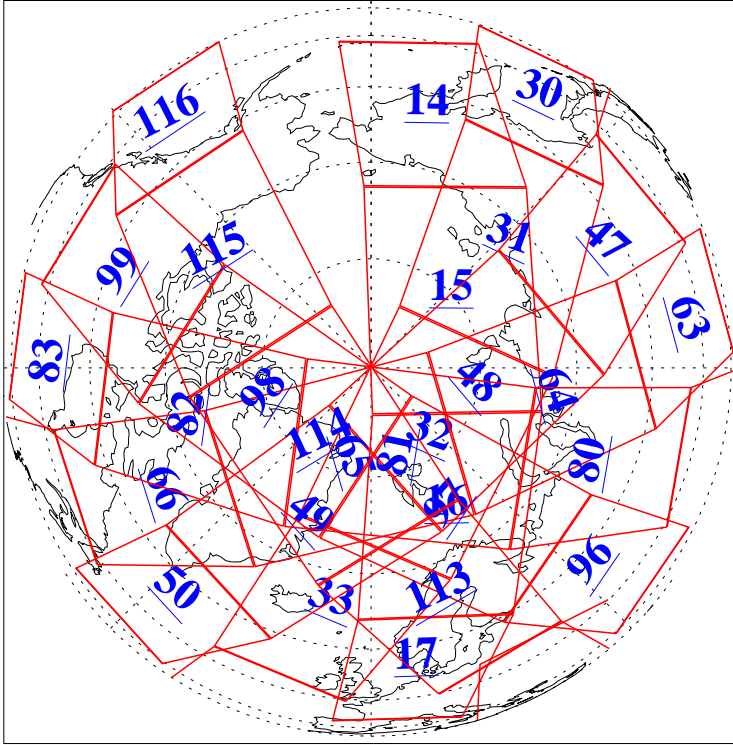

L1B Availability
 AMSU Granules: 240
 HSB Granules: 0
 AIRS Granules: 240

21 Feb 2021
 DoY 52
 Aqua Day 6868
 Granules: 1 to 120

Granules: 121 to 240

Legend: AMSU Available, HSB Available, AIRS Available

L1B Availability
 AMSU Granules: 240
 HSB Granules: 0
 AIRS Granules: 240

21 Feb 2021
 DoY 52
 Aqua Day 6868

Ascending Granules

Descending Granules

Legend: AMSU Available, *HSB Available*, AIRS Available

L1B Availability
 AMSU Granules: 240
 HSB Granules: 0
 AIRS Granules: 240

21 Feb 2021
 DoY 52
 Aqua Day 6868

Northern Hemisphere Granules

Southern Hemisphere Granules

Legend: AMSU Available, HSB Available, **AIRS Available**