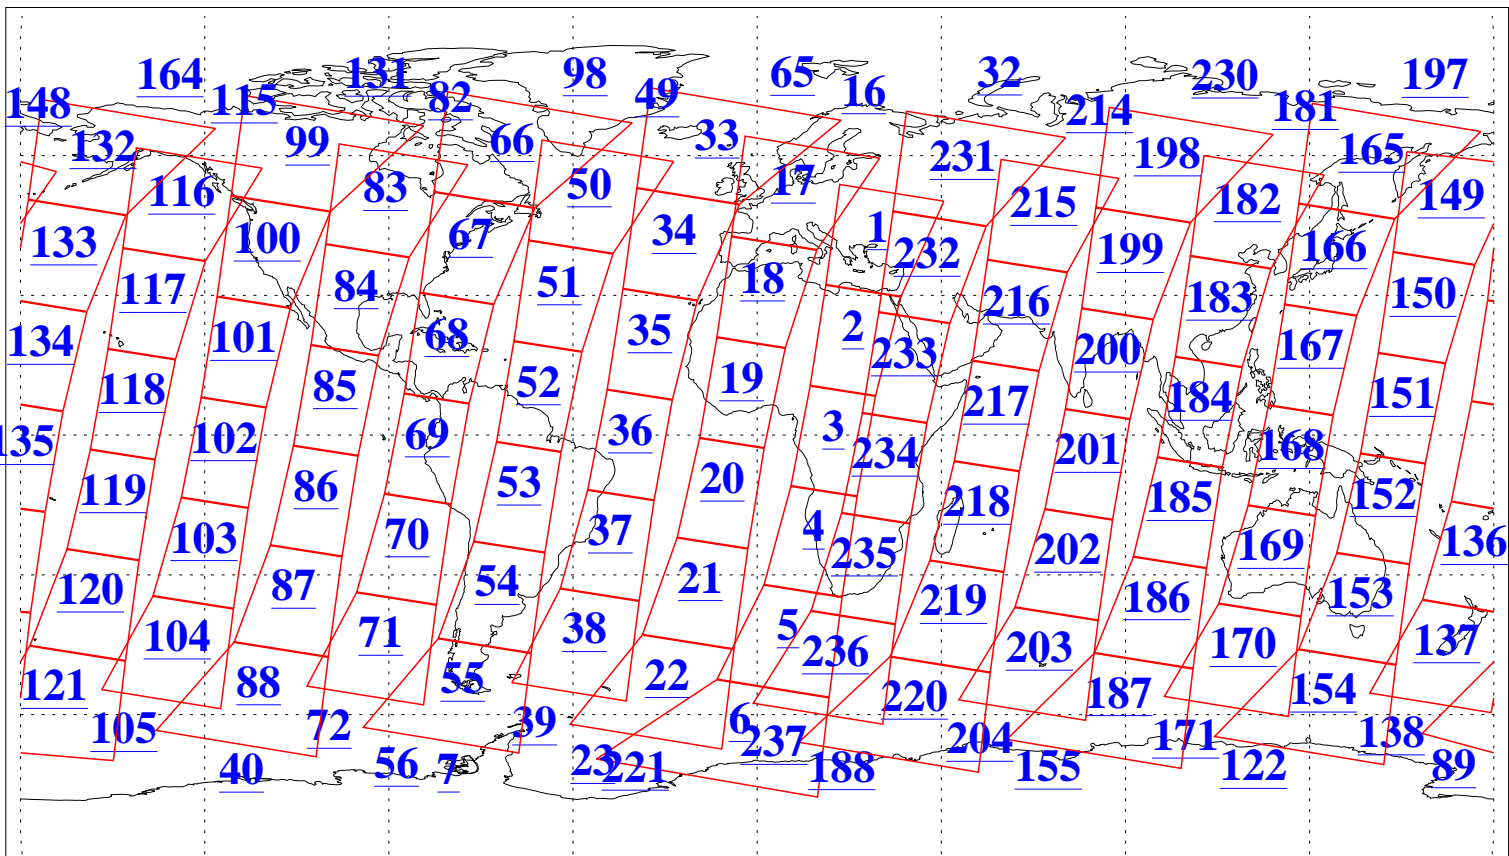

L1B Availability
 AMSU Granules: 240
 HSB Granules: 0
 AIRS Granules: 240

21 Feb 2021
 DoY 52
 Aqua Day 6868
 Granules: 1 to 120

Granules: 121 to 240

Legend: AMSU Available, HSB Available, AIRS Available

L1B Availability
 AMSU Granules: 240
 HSB Granules: 0
 AIRS Granules: 240

21 Feb 2021
 DoY 52
 Aqua Day 6868

Ascending Granules

Descending Granules

Legend: AMSU Available, *HSB Available*, AIRS Available

L1B Availability
 AMSU Granules: 240
 HSB Granules: 0
 AIRS Granules: 240

21 Feb 2021
 DoY 52
 Aqua Day 6868

Northern Hemisphere Granules

Southern Hemisphere Granules

Legend: AMSU Available, HSB Available, **AIRS Available**