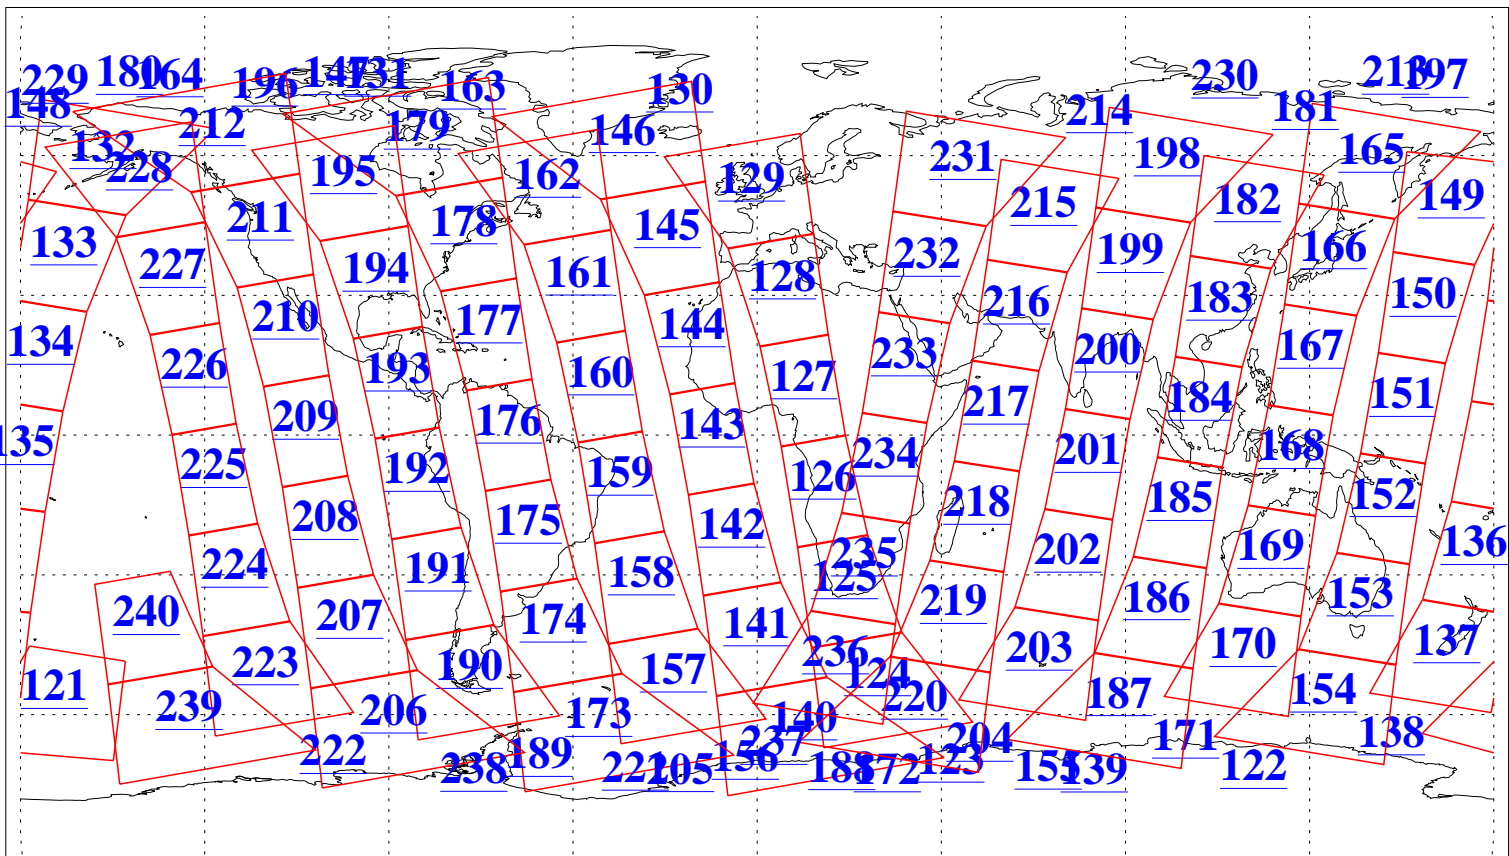

L1B Availability
 AMSU Granules: 240
 HSB Granules: 0
 AIRS Granules: 240

21 Feb 2021
 DoY 52
 Aqua Day 6868
 Granules: 1 to 120

Granules: 121 to 240

Legend: AMSU Available, HSB Available, AIRS Available

L1B Availability
 AMSU Granules: 240
 HSB Granules: 0
 AIRS Granules: 240

21 Feb 2021
 DoY 52
 Aqua Day 6868

Ascending Granules

Descending Granules

Legend: AMSU Available, *HSB Available*, AIRS Available

L1B Availability
 AMSU Granules: 240
 HSB Granules: 0
 AIRS Granules: 240

21 Feb 2021
 DoY 52
 Aqua Day 6868

Northern Hemisphere Granules

Southern Hemisphere Granules

Legend: AMSU Available, HSB Available, **AIRS Available**