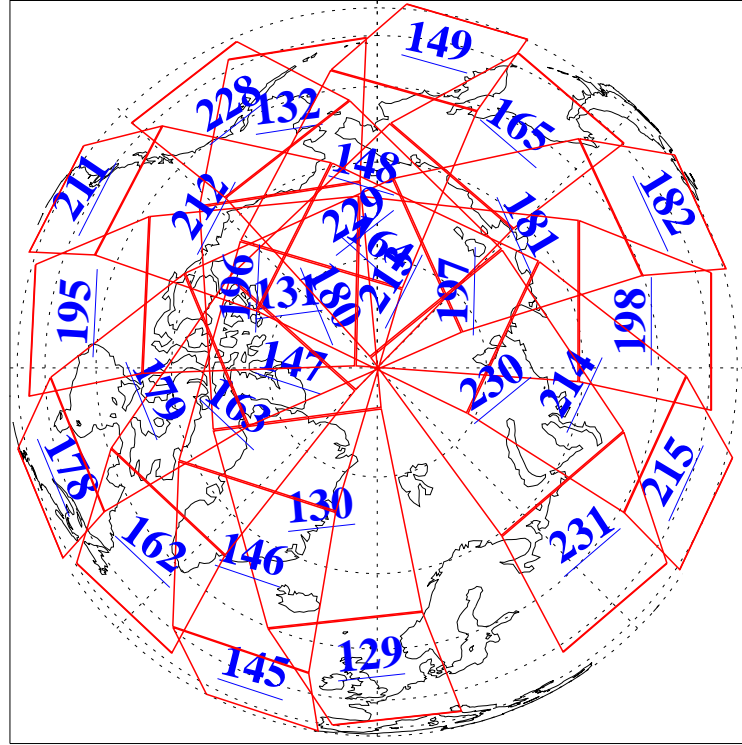

L1B Availability
 AMSU Granules: 240
 HSB Granules: 0
 AIRS Granules: 240

21 Feb 2021
 DoY 52
 Aqua Day 6868
 Granules: 1 to 120

Granules: 121 to 240

Legend: AMSU Available, HSB Available, AIRS Available

L1B Availability
 AMSU Granules: 240
 HSB Granules: 0
 AIRS Granules: 240

21 Feb 2021
 DoY 52
 Aqua Day 6868

Ascending Granules

Descending Granules

Legend: AMSU Available, *HSB Available*, AIRS Available

L1B Availability
 AMSU Granules: 240
 HSB Granules: 0
 AIRS Granules: 240

21 Feb 2021
 DoY 52
 Aqua Day 6868

Northern Hemisphere Granules

Southern Hemisphere Granules

Legend: AMSU Available, HSB Available, **AIRS Available**