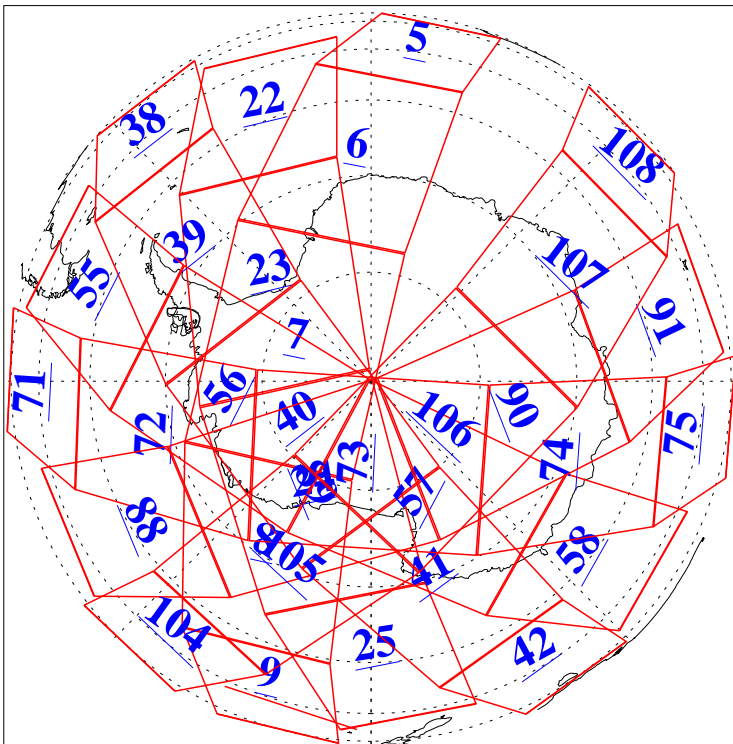

L1B Availability
 AMSU Granules: 240
 HSB Granules: 0
 AIRS Granules: 240

21 Feb 2021
 DoY 52
 Aqua Day 6868
 Granules: 1 to 120

Granules: 121 to 240

Legend: AMSU Available, HSB Available, AIRS Available

L1B Availability
 AMSU Granules: 240
 HSB Granules: 0
 AIRS Granules: 240

21 Feb 2021
 DoY 52
 Aqua Day 6868

Ascending Granules

Descending Granules

Legend: AMSU Available, *HSB Available*, AIRS Available

L1B Availability
 AMSU Granules: 240
 HSB Granules: 0
 AIRS Granules: 240

21 Feb 2021
 DoY 52
 Aqua Day 6868

Northern Hemisphere Granules

Southern Hemisphere Granules

Legend: AMSU Available, HSB Available, **AIRS Available**