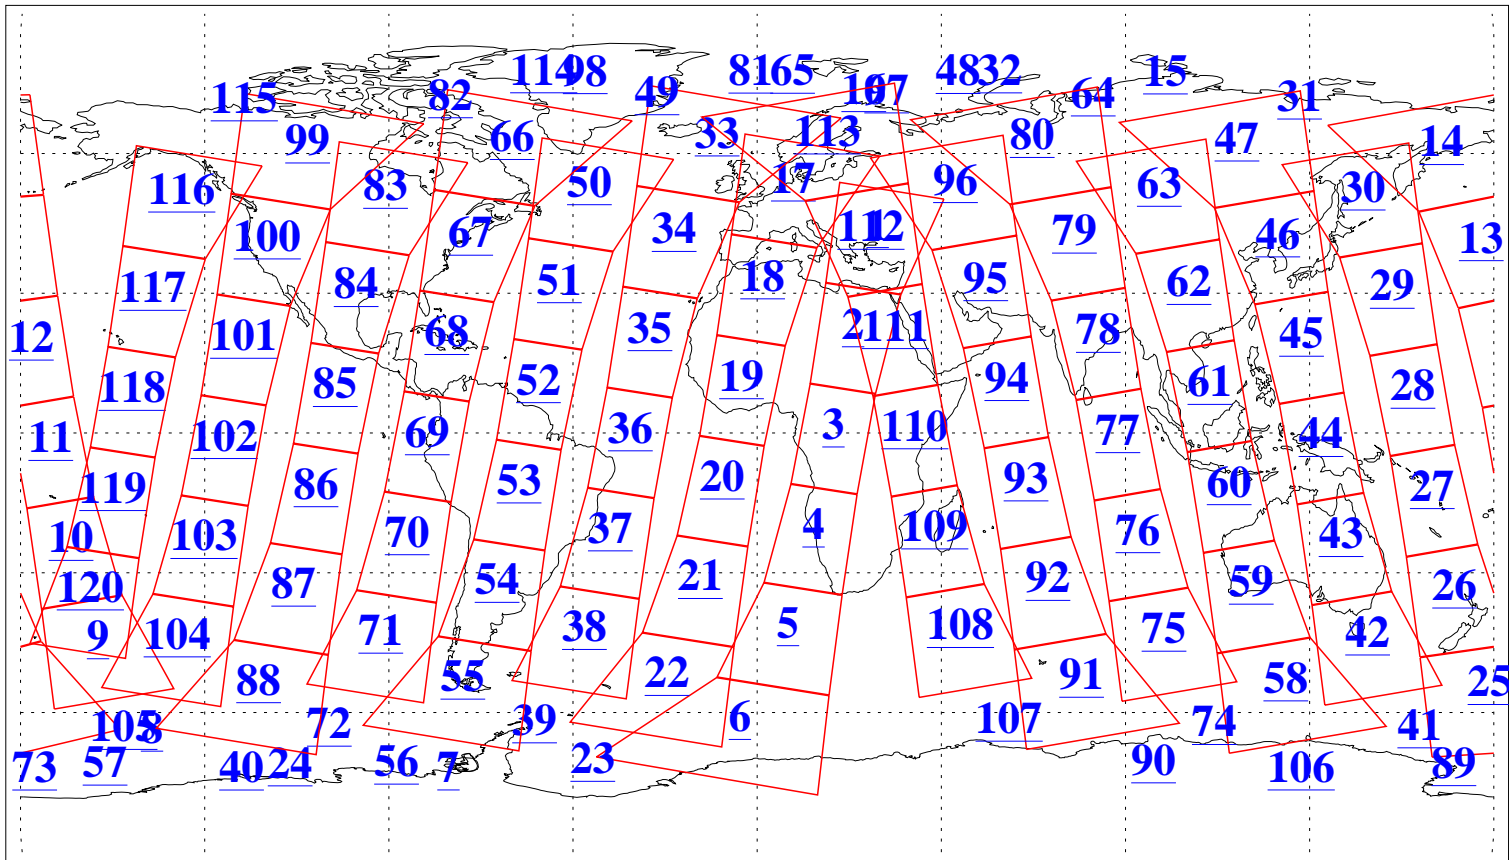

L1B Availability
 AMSU Granules: 240
 HSB Granules: 0
 AIRS Granules: 240

21 Feb 2021
 DoY 52
 Aqua Day 6868
 Granules: 1 to 120

Granules: 121 to 240

Legend: AMSU Available, HSB Available, AIRS Available

L1B Availability
 AMSU Granules: 240
 HSB Granules: 0
 AIRS Granules: 240

21 Feb 2021
 DoY 52
 Aqua Day 6868

Ascending Granules

Descending Granules

Legend: AMSU Available, *HSB Available*, AIRS Available

L1B Availability
 AMSU Granules: 240
 HSB Granules: 0
 AIRS Granules: 240

21 Feb 2021
 DoY 52
 Aqua Day 6868

Northern Hemisphere Granules

Southern Hemisphere Granules

Legend: AMSU Available, HSB Available, **AIRS Available**