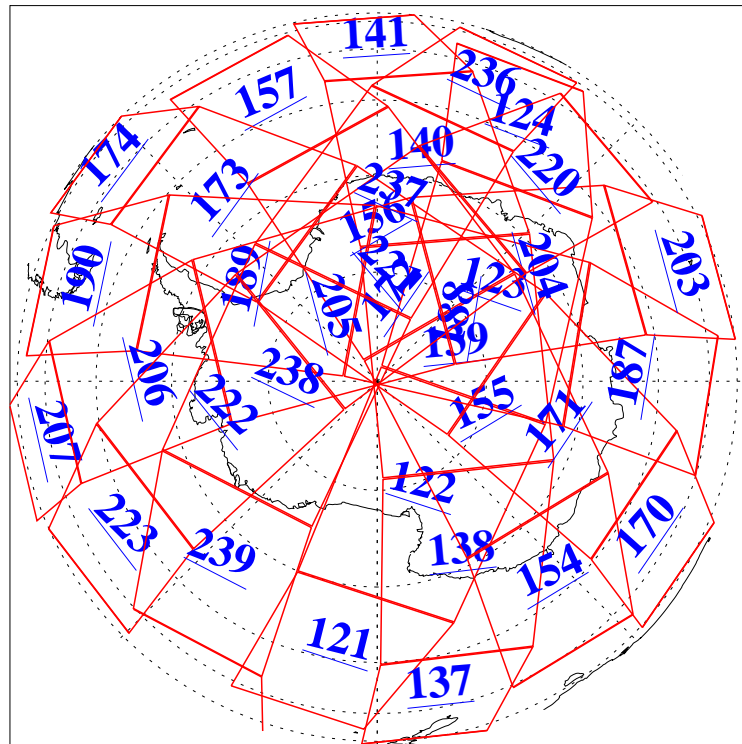

L1B Availability
 AMSU Granules: 240
 HSB Granules: 0
 AIRS Granules: 240

21 Feb 2021
 DoY 52
 Aqua Day 6868
 Granules: 1 to 120

Granules: 121 to 240

Legend: AMSU Available, HSB Available, AIRS Available

L1B Availability
 AMSU Granules: 240
 HSB Granules: 0
 AIRS Granules: 240

21 Feb 2021
 DoY 52
 Aqua Day 6868

Ascending Granules

Descending Granules

Legend: AMSU Available, *HSB Available*, AIRS Available

L1B Availability
 AMSU Granules: 240
 HSB Granules: 0
 AIRS Granules: 240

21 Feb 2021
 DoY 52
 Aqua Day 6868

Northern Hemisphere Granules

Southern Hemisphere Granules

Legend: AMSU Available, HSB Available, **AIRS Available**