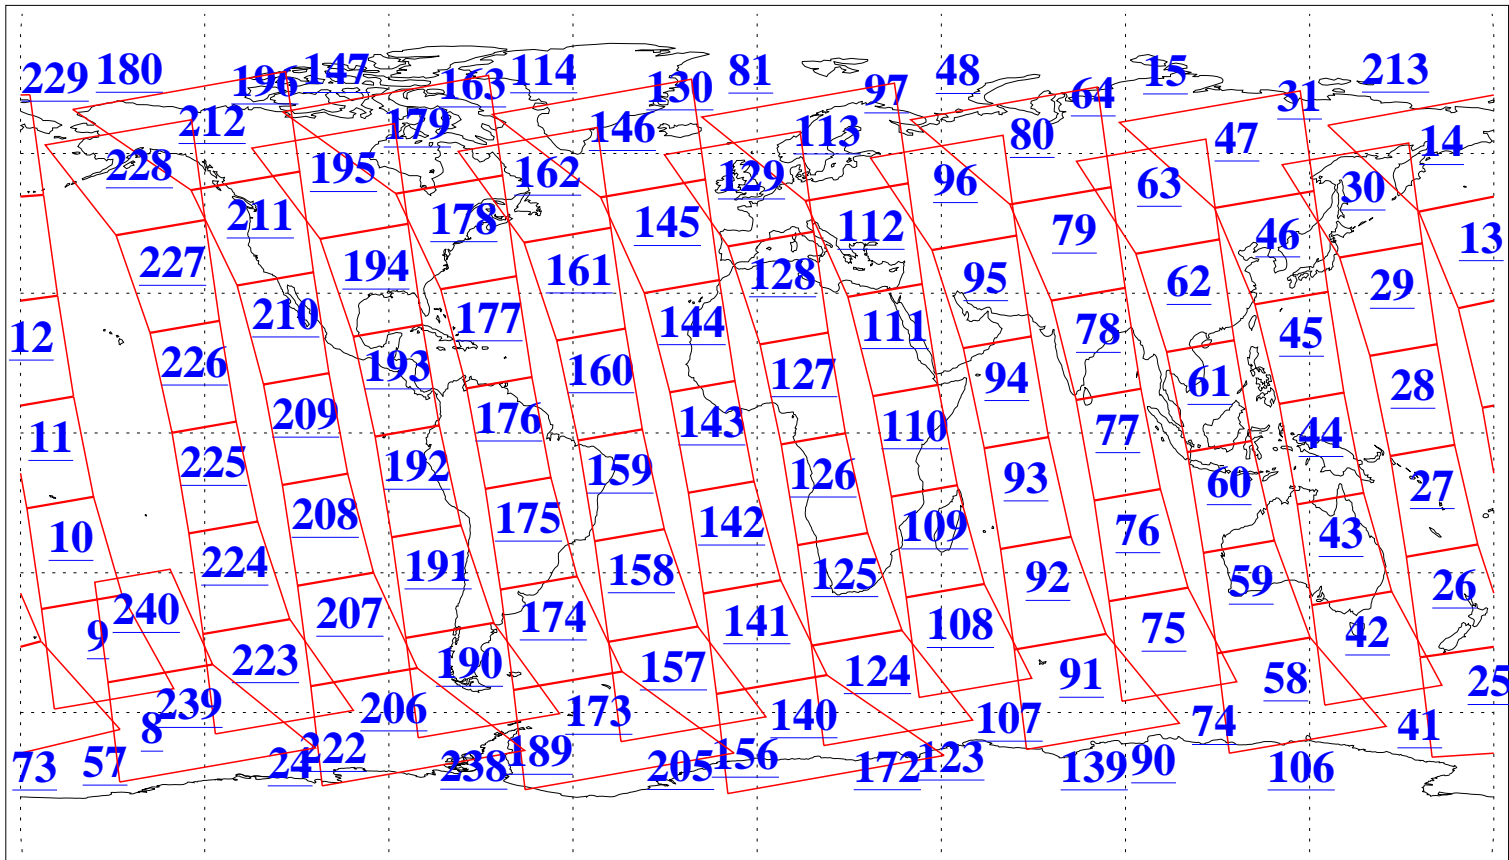

L1B Availability
 AMSU Granules: 240
 HSB Granules: 0
 AIRS Granules: 240

21 Feb 2021
 DoY 52
 Aqua Day 6868
 Granules: 1 to 120

Granules: 121 to 240

Legend: AMSU Available, HSB Available, AIRS Available

L1B Availability
 AMSU Granules: 240
 HSB Granules: 0
 AIRS Granules: 240

21 Feb 2021
 DoY 52
 Aqua Day 6868

Ascending Granules

Descending Granules

Legend: AMSU Available, *HSB Available*, AIRS Available

L1B Availability
 AMSU Granules: 240
 HSB Granules: 0
 AIRS Granules: 240

21 Feb 2021
 DoY 52
 Aqua Day 6868

Northern Hemisphere Granules

Southern Hemisphere Granules

Legend: AMSU Available, HSB Available, **AIRS Available**