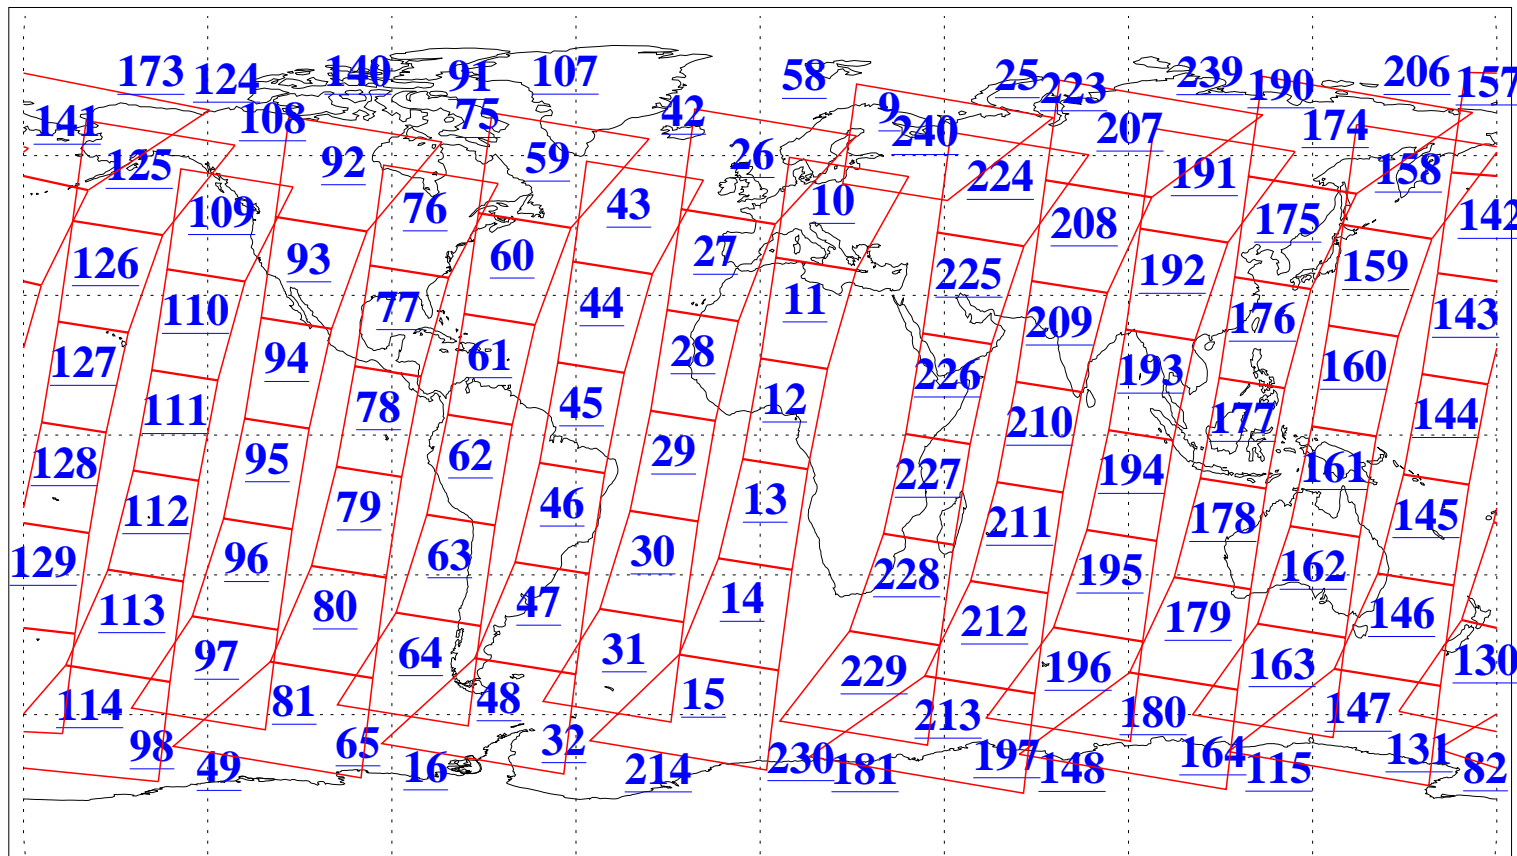

L1B Availability  
 AMSU Granules: 240  
 HSB Granules: 0  
 AIRS Granules: 240

20 Feb 2021  
 DoY 51  
 Aqua Day 6867  
 Granules: 1 to 120

Granules: 121 to 240

Legend: AMSU Available, *HSB Available*, *AIRS Available*

L1B Availability  
AMSU Granules: 240  
HSB Granules: 0  
AIRS Granules: 240

20 Feb 2021  
DoY 51  
Aqua Day 6867

Ascending Granules

Descending Granules

Legend: AMSU Available, HSB Available, AIRS Available

L1B Availability  
 AMSU Granules: 240  
 HSB Granules: 0  
 AIRS Granules: 240

20 Feb 2021  
 DoY 51  
 Aqua Day 6867

Northern Hemisphere Granules

Southern Hemisphere Granules

Legend: AMSU Available, *HSB Available*, **AIRS Available**