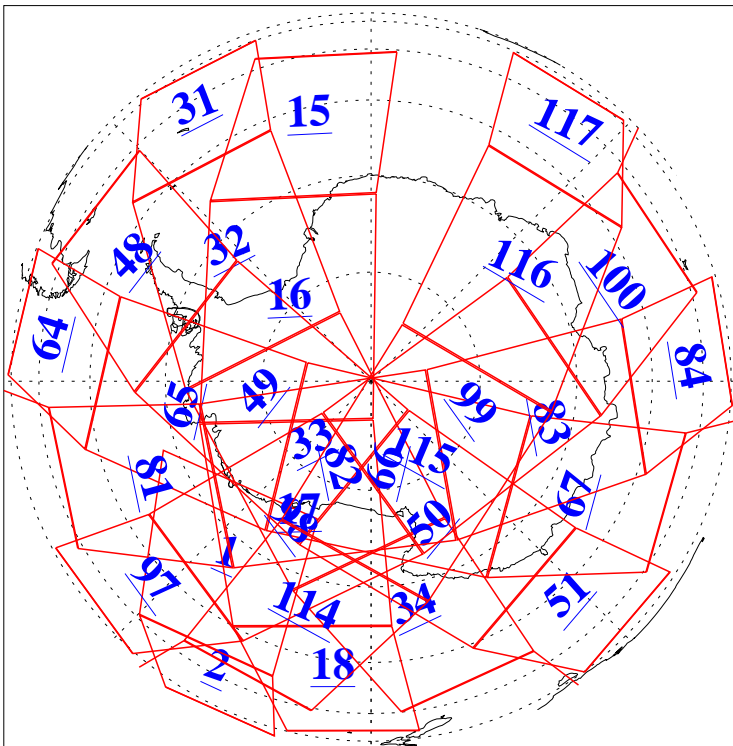

L1B Availability  
 AMSU Granules: 240  
 HSB Granules: 0  
 AIRS Granules: 240

20 Feb 2021  
 DoY 51  
 Aqua Day 6867  
 Granules: 1 to 120

Granules: 121 to 240

Legend: AMSU Available, *HSB Available*, *AIRS Available*

L1B Availability  
AMSU Granules: 240  
HSB Granules: 0  
AIRS Granules: 240

20 Feb 2021  
DoY 51  
Aqua Day 6867

Ascending Granules

Descending Granules

Legend: AMSU Available, HSB Available, AIRS Available

L1B Availability  
 AMSU Granules: 240  
 HSB Granules: 0  
 AIRS Granules: 240

20 Feb 2021  
 DoY 51  
 Aqua Day 6867

Northern Hemisphere Granules

Southern Hemisphere Granules

Legend: AMSU Available, *HSB Available*, **AIRS Available**