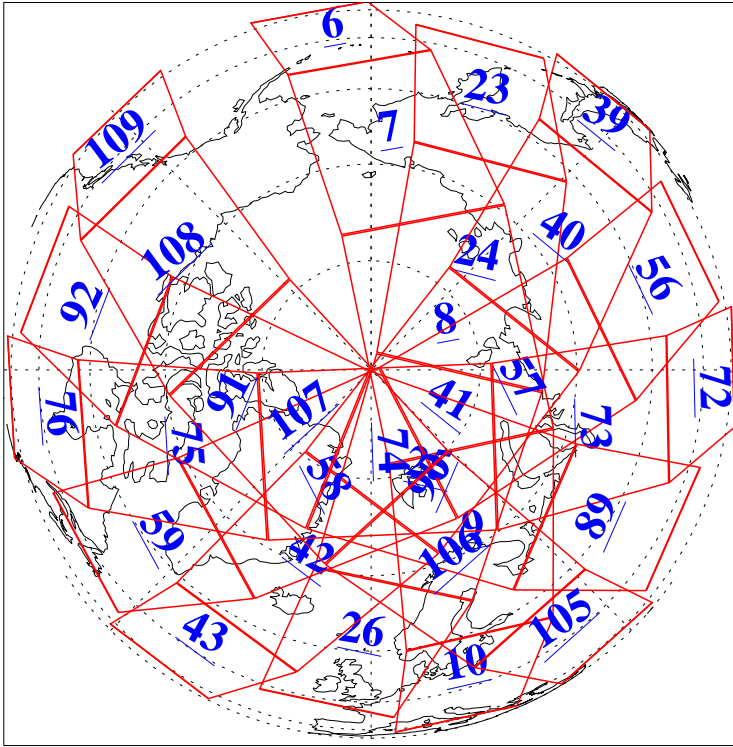

L1B Availability  
 AMSU Granules: 240  
 HSB Granules: 0  
 AIRS Granules: 240

20 Feb 2021  
 DoY 51  
 Aqua Day 6867  
 Granules: 1 to 120

Granules: 121 to 240

Legend: AMSU Available, *HSB Available*, *AIRS Available*

L1B Availability  
AMSU Granules: 240  
HSB Granules: 0  
AIRS Granules: 240

20 Feb 2021  
DoY 51  
Aqua Day 6867

Ascending Granules

Descending Granules

Legend: AMSU Available, HSB Available, AIRS Available

L1B Availability  
 AMSU Granules: 240  
 HSB Granules: 0  
 AIRS Granules: 240

20 Feb 2021  
 DoY 51  
 Aqua Day 6867

Northern Hemisphere Granules

Southern Hemisphere Granules

Legend: AMSU Available, *HSB Available*, **AIRS Available**