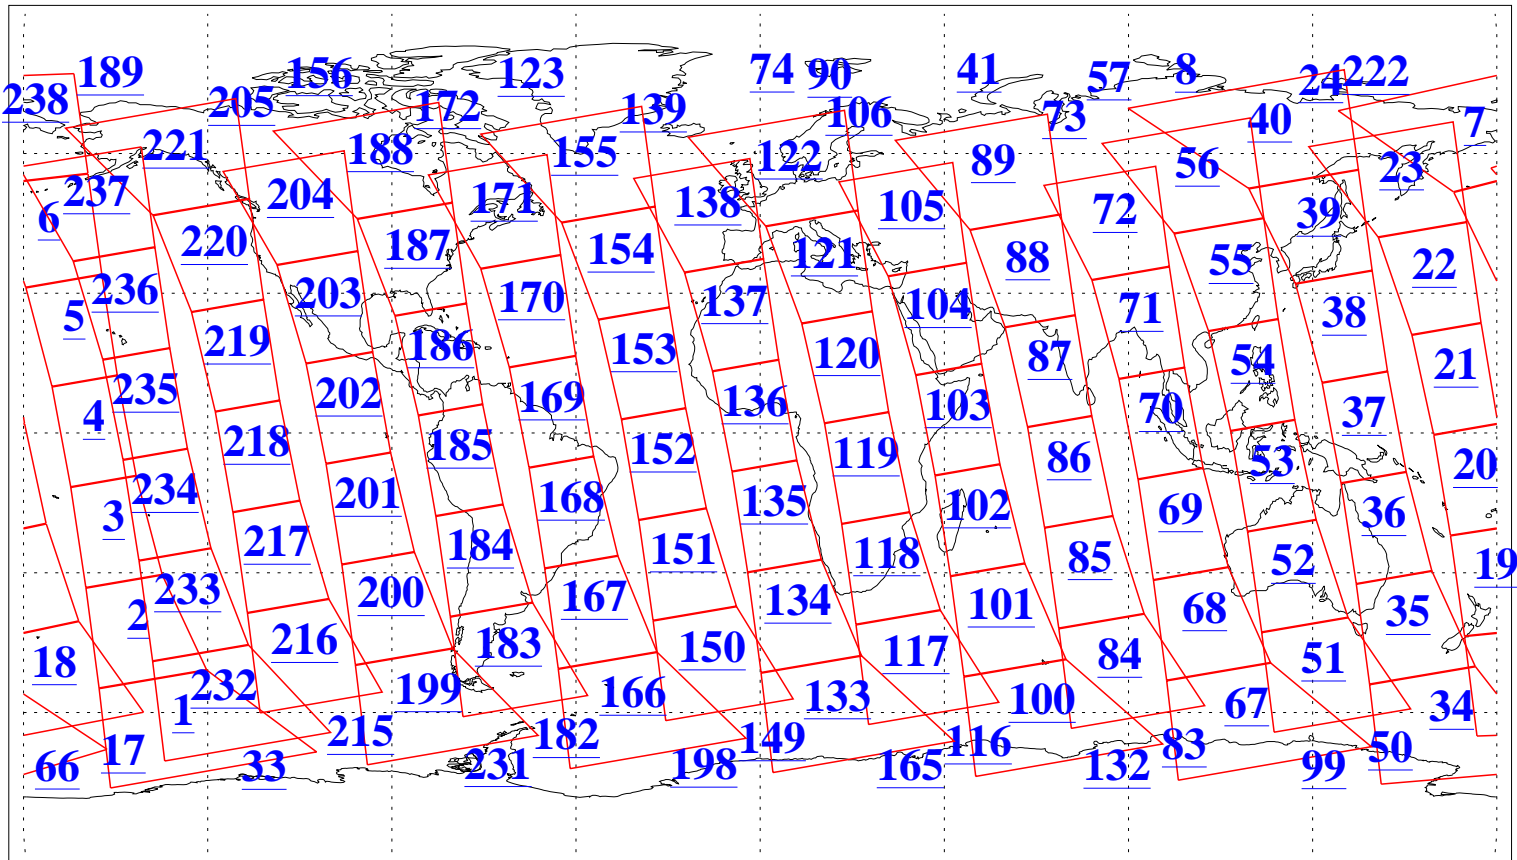

L1B Availability  
 AMSU Granules: 240  
 HSB Granules: 0  
 AIRS Granules: 240

20 Feb 2021  
 DoY 51  
 Aqua Day 6867  
 Granules: 1 to 120

Granules: 121 to 240

Legend: AMSU Available, *HSB Available*, *AIRS Available*

L1B Availability  
AMSU Granules: 240  
HSB Granules: 0  
AIRS Granules: 240

20 Feb 2021  
DoY 51  
Aqua Day 6867

Ascending Granules

Descending Granules

Legend: AMSU Available, HSB Available, AIRS Available

L1B Availability  
 AMSU Granules: 240  
 HSB Granules: 0  
 AIRS Granules: 240

20 Feb 2021  
 DoY 51  
 Aqua Day 6867

Northern Hemisphere Granules

Southern Hemisphere Granules

Legend: AMSU Available, *HSB Available*, **AIRS Available**