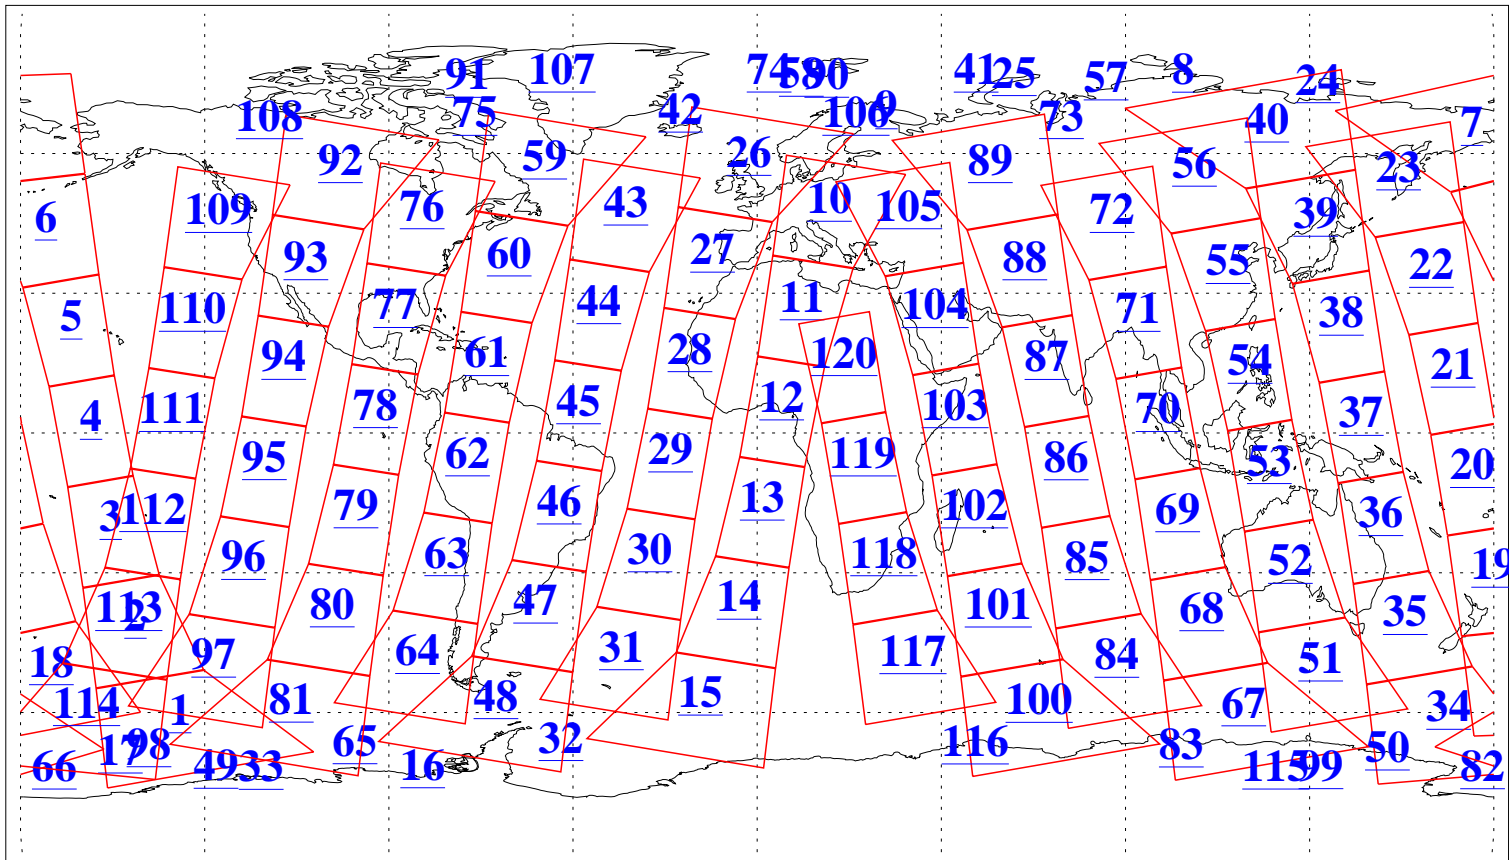

L1B Availability  
 AMSU Granules: 240  
 HSB Granules: 0  
 AIRS Granules: 240

20 Feb 2021  
 DoY 51  
 Aqua Day 6867  
 Granules: 1 to 120

Granules: 121 to 240

Legend: AMSU Available, *HSB Available*, *AIRS Available*

L1B Availability  
AMSU Granules: 240  
HSB Granules: 0  
AIRS Granules: 240

20 Feb 2021  
DoY 51  
Aqua Day 6867

Ascending Granules

Descending Granules

Legend: AMSU Available, HSB Available, AIRS Available

L1B Availability  
 AMSU Granules: 240  
 HSB Granules: 0  
 AIRS Granules: 240

20 Feb 2021  
 DoY 51  
 Aqua Day 6867

Northern Hemisphere Granules

Southern Hemisphere Granules

Legend: AMSU Available, *HSB Available*, **AIRS Available**