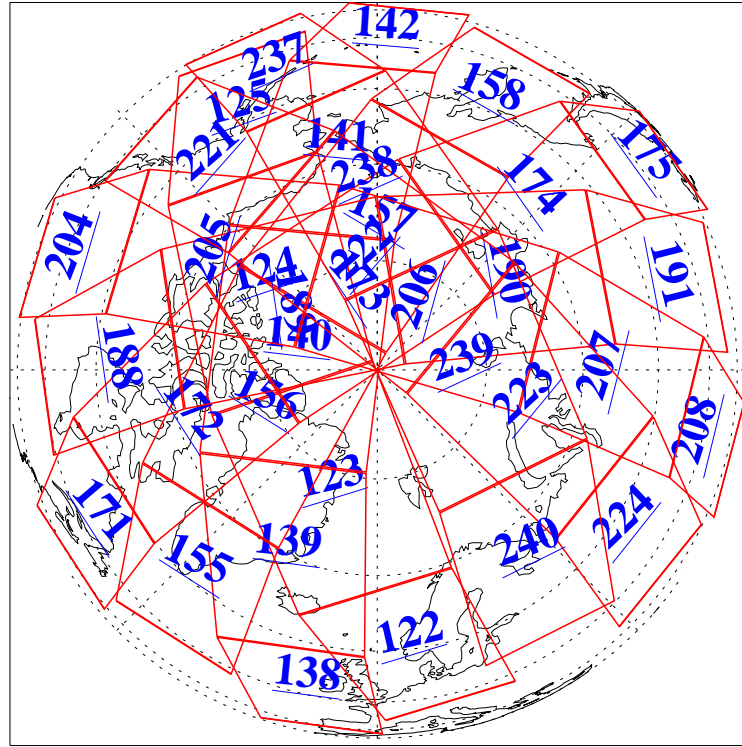

L1B Availability  
 AMSU Granules: 240  
 HSB Granules: 0  
 AIRS Granules: 240

20 Feb 2021  
 DoY 51  
 Aqua Day 6867  
 Granules: 1 to 120

Granules: 121 to 240

Legend: AMSU Available, *HSB Available*, *AIRS Available*

L1B Availability  
AMSU Granules: 240  
HSB Granules: 0  
AIRS Granules: 240

20 Feb 2021  
DoY 51  
Aqua Day 6867

Ascending Granules

Descending Granules

Legend: AMSU Available, HSB Available, AIRS Available

L1B Availability  
 AMSU Granules: 240  
 HSB Granules: 0  
 AIRS Granules: 240

20 Feb 2021  
 DoY 51  
 Aqua Day 6867

Northern Hemisphere Granules

Southern Hemisphere Granules

Legend: AMSU Available, *HSB Available*, **AIRS Available**