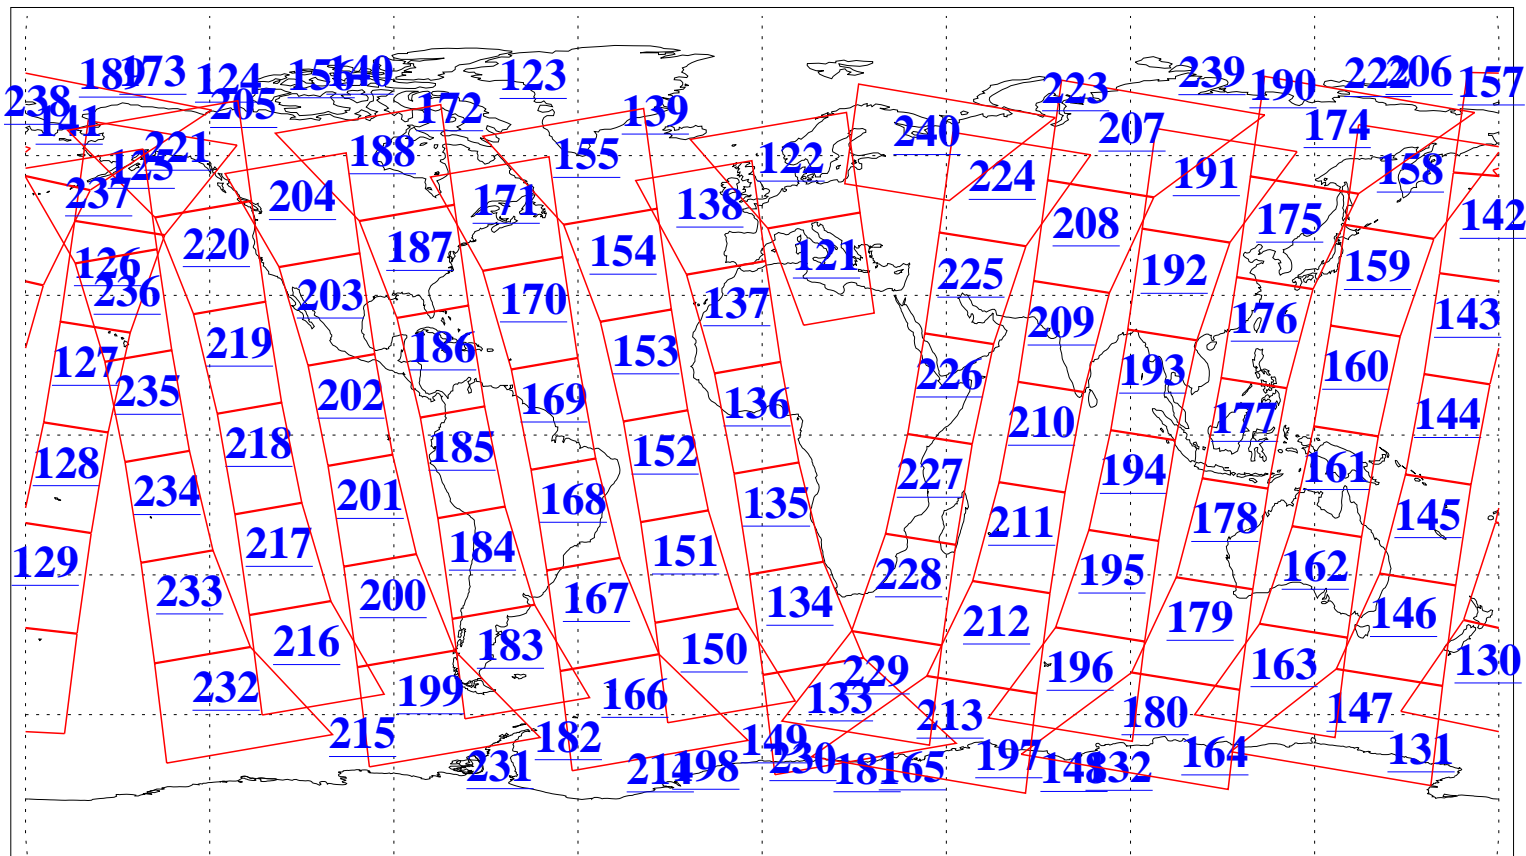

L1B Availability  
 AMSU Granules: 240  
 HSB Granules: 0  
 AIRS Granules: 240

20 Feb 2021  
 DoY 51  
 Aqua Day 6867  
 Granules: 1 to 120

Granules: 121 to 240

Legend: AMSU Available, *HSB Available*, *AIRS Available*

L1B Availability  
AMSU Granules: 240  
HSB Granules: 0  
AIRS Granules: 240

20 Feb 2021  
DoY 51  
Aqua Day 6867

Ascending Granules

Descending Granules

Legend: AMSU Available, HSB Available, AIRS Available

L1B Availability  
 AMSU Granules: 240  
 HSB Granules: 0  
 AIRS Granules: 240

20 Feb 2021  
 DoY 51  
 Aqua Day 6867

Northern Hemisphere Granules

Southern Hemisphere Granules

Legend: AMSU Available, *HSB Available*, **AIRS Available**