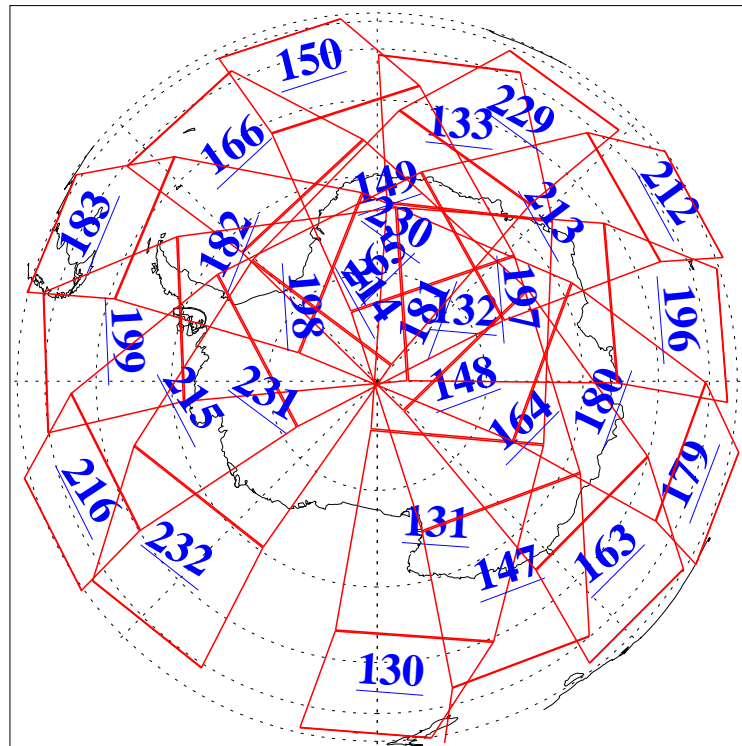

L1B Availability  
AMSU Granules: 240  
HSB Granules: 0  
AIRS Granules: 240

20 Feb 2021  
DoY 51  
Aqua Day 6867

Ascending Granules

Descending Granules

Legend: AMSU Available, HSB Available, AIRS Available

L1B Availability  
 AMSU Granules: 240  
 HSB Granules: 0  
 AIRS Granules: 240

20 Feb 2021  
 DoY 51  
 Aqua Day 6867

Northern Hemisphere Granules

Southern Hemisphere Granules

Legend: AMSU Available, *HSB Available*, **AIRS Available**