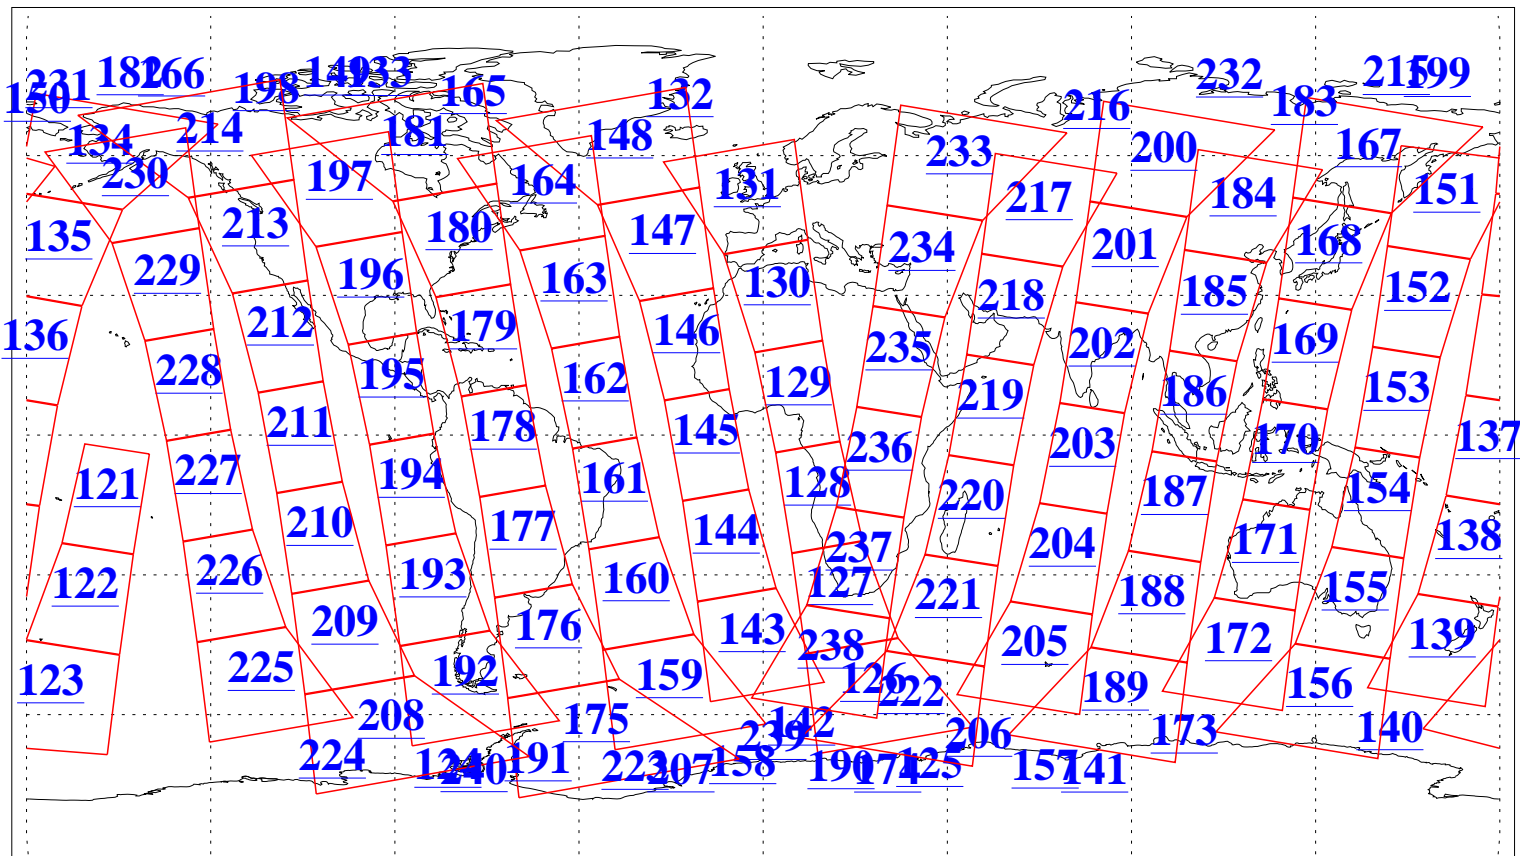

L1B Availability
AMSU Granules: 240
HSB Granules: 0
AIRS Granules: 240

19 Feb 2021
DoY 50
Aqua Day 6866
Granules: 1 to 120

Granules: 121 to 240

Legend: AMSU Available, *HSB Available*, *AIRS Available*

L1B Availability
 AMSU Granules: 240
 HSB Granules: 0
 AIRS Granules: 240

19 Feb 2021
 DoY 50
 Aqua Day 6866

Ascending Granules

Descending Granules

Legend: AMSU Available, *HSB Available*, AIRS Available

L1B Availability
 AMSU Granules: 240
 HSB Granules: 0
 AIRS Granules: 240

19 Feb 2021
 DoY 50
 Aqua Day 6866

Northern Hemisphere Granules

Southern Hemisphere Granules

Legend: AMSU Available, HSB Available, AIRS Available