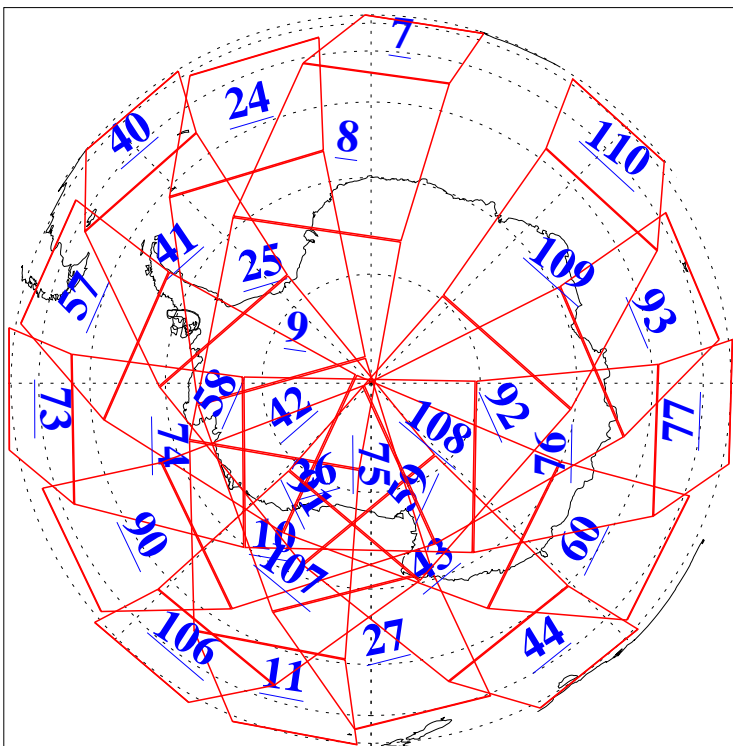

L1B Availability
AMSU Granules: 240
HSB Granules: 0
AIRS Granules: 240

19 Feb 2021
DoY 50
Aqua Day 6866
Granules: 1 to 120

Granules: 121 to 240

Legend: AMSU Available, *HSB Available*, *AIRS Available*

L1B Availability
 AMSU Granules: 240
 HSB Granules: 0
 AIRS Granules: 240

19 Feb 2021
 DoY 50
 Aqua Day 6866

Ascending Granules

Descending Granules

Legend: AMSU Available, *HSB Available*, AIRS Available

L1B Availability
 AMSU Granules: 240
 HSB Granules: 0
 AIRS Granules: 240

19 Feb 2021
 DoY 50
 Aqua Day 6866

Northern Hemisphere Granules

Southern Hemisphere Granules

Legend: AMSU Available, HSB Available, AIRS Available