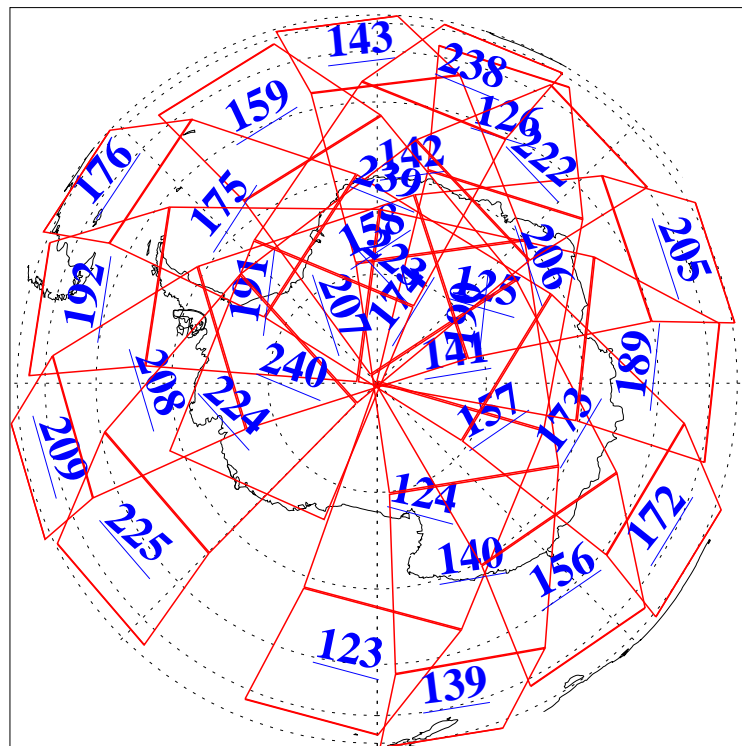

L1B Availability
AMSU Granules: 240
HSB Granules: 0
AIRS Granules: 240

19 Feb 2021
DoY 50
Aqua Day 6866
Granules: 1 to 120

Granules: 121 to 240

Legend: AMSU Available, *HSB Available*, *AIRS Available*

L1B Availability
 AMSU Granules: 240
 HSB Granules: 0
 AIRS Granules: 240

19 Feb 2021
 DoY 50
 Aqua Day 6866

Ascending Granules

Descending Granules

Legend: AMSU Available, *HSB Available*, AIRS Available

L1B Availability
 AMSU Granules: 240
 HSB Granules: 0
 AIRS Granules: 240

19 Feb 2021
 DoY 50
 Aqua Day 6866

Northern Hemisphere Granules

Southern Hemisphere Granules

Legend: AMSU Available, HSB Available, AIRS Available