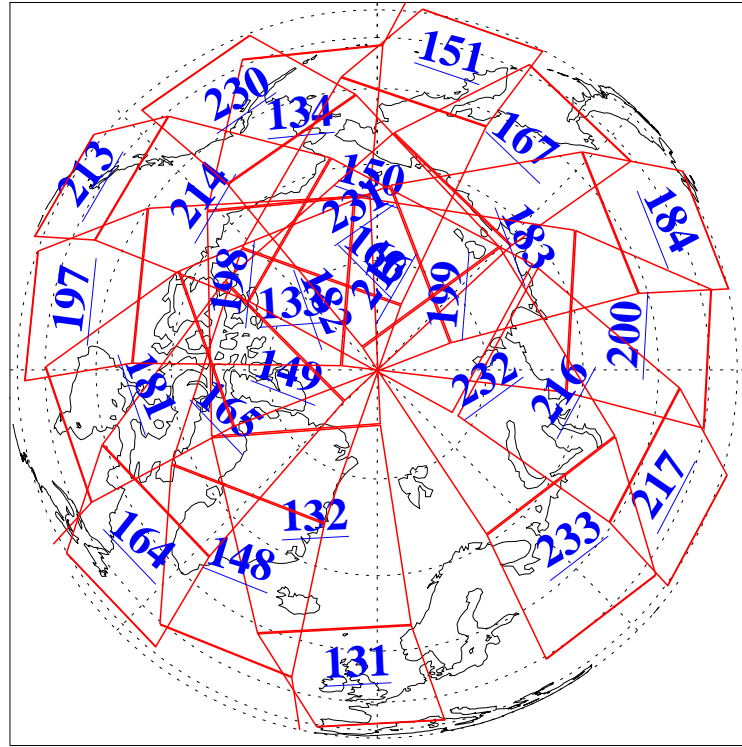

19 Feb 2021
 DoY 50
 Aqua Day 6866

Ascending Granules

Descending Granules

Legend: AMSU Available, *HSB Available*, AIRS Available

L1B Availability
 AMSU Granules: 240
 HSB Granules: 0
 AIRS Granules: 240

19 Feb 2021
 DoY 50
 Aqua Day 6866

Northern Hemisphere Granules

Southern Hemisphere Granules

Legend: AMSU Available, HSB Available, AIRS Available