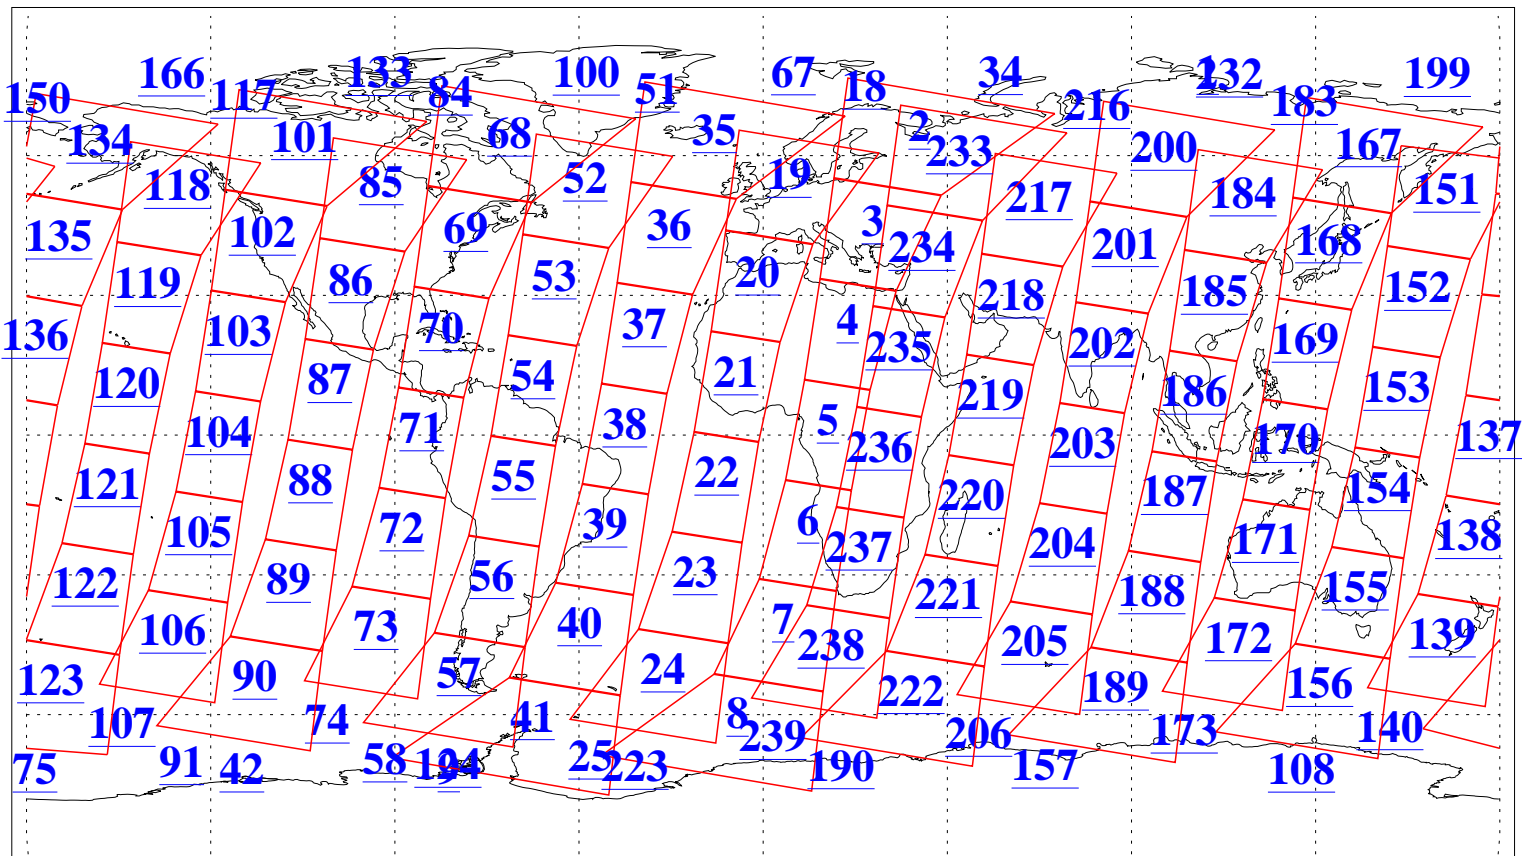

L1B Availability
AMSU Granules: 240
HSB Granules: 0
AIRS Granules: 240

19 Feb 2021
DoY 50
Aqua Day 6866
Granules: 1 to 120

Granules: 121 to 240

Legend: AMSU Available, *HSB Available*, *AIRS Available*

L1B Availability
 AMSU Granules: 240
 HSB Granules: 0
 AIRS Granules: 240

19 Feb 2021
 DoY 50
 Aqua Day 6866

Ascending Granules

Descending Granules

Legend: AMSU Available, *HSB Available*, AIRS Available

L1B Availability
 AMSU Granules: 240
 HSB Granules: 0
 AIRS Granules: 240

19 Feb 2021
 DoY 50
 Aqua Day 6866

Northern Hemisphere Granules

Southern Hemisphere Granules

Legend: AMSU Available, HSB Available, AIRS Available