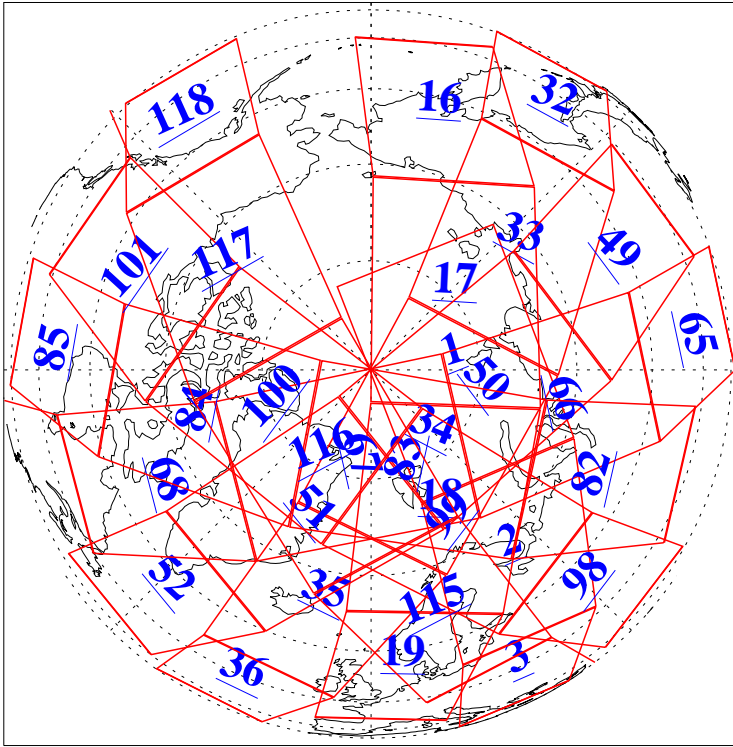

L1B Availability
AMSU Granules: 240
HSB Granules: 0
AIRS Granules: 240

19 Feb 2021
DoY 50
Aqua Day 6866
Granules: 1 to 120

Granules: 121 to 240

Legend: AMSU Available, *HSB Available*, *AIRS Available*

L1B Availability
 AMSU Granules: 240
 HSB Granules: 0
 AIRS Granules: 240

19 Feb 2021
 DoY 50
 Aqua Day 6866

Ascending Granules

Descending Granules

Legend: AMSU Available, *HSB Available*, AIRS Available

L1B Availability
 AMSU Granules: 240
 HSB Granules: 0
 AIRS Granules: 240

19 Feb 2021
 DoY 50
 Aqua Day 6866

Northern Hemisphere Granules

Southern Hemisphere Granules

Legend: AMSU Available, HSB Available, AIRS Available