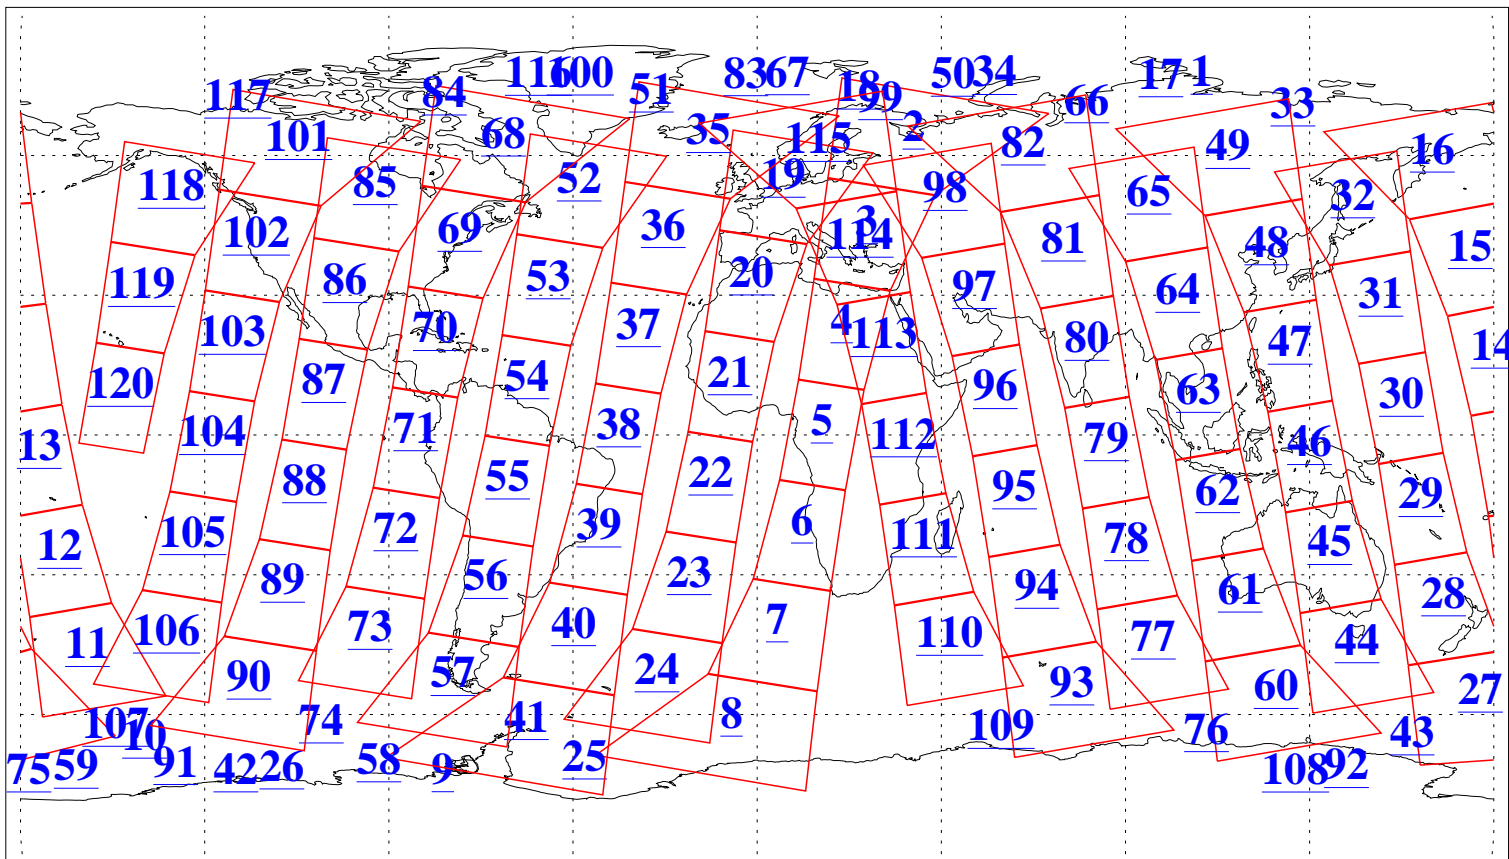

L1B Availability
AMSU Granules: 240
HSB Granules: 0
AIRS Granules: 240

19 Feb 2021
DoY 50
Aqua Day 6866
Granules: 1 to 120

Granules: 121 to 240

Legend: AMSU Available, *HSB Available*, *AIRS Available*

L1B Availability
 AMSU Granules: 240
 HSB Granules: 0
 AIRS Granules: 240

19 Feb 2021
 DoY 50
 Aqua Day 6866

Ascending Granules

Descending Granules

Legend: AMSU Available, *HSB Available*, AIRS Available

L1B Availability
 AMSU Granules: 240
 HSB Granules: 0
 AIRS Granules: 240

19 Feb 2021
 DoY 50
 Aqua Day 6866

Northern Hemisphere Granules

Southern Hemisphere Granules

Legend: AMSU Available, HSB Available, AIRS Available