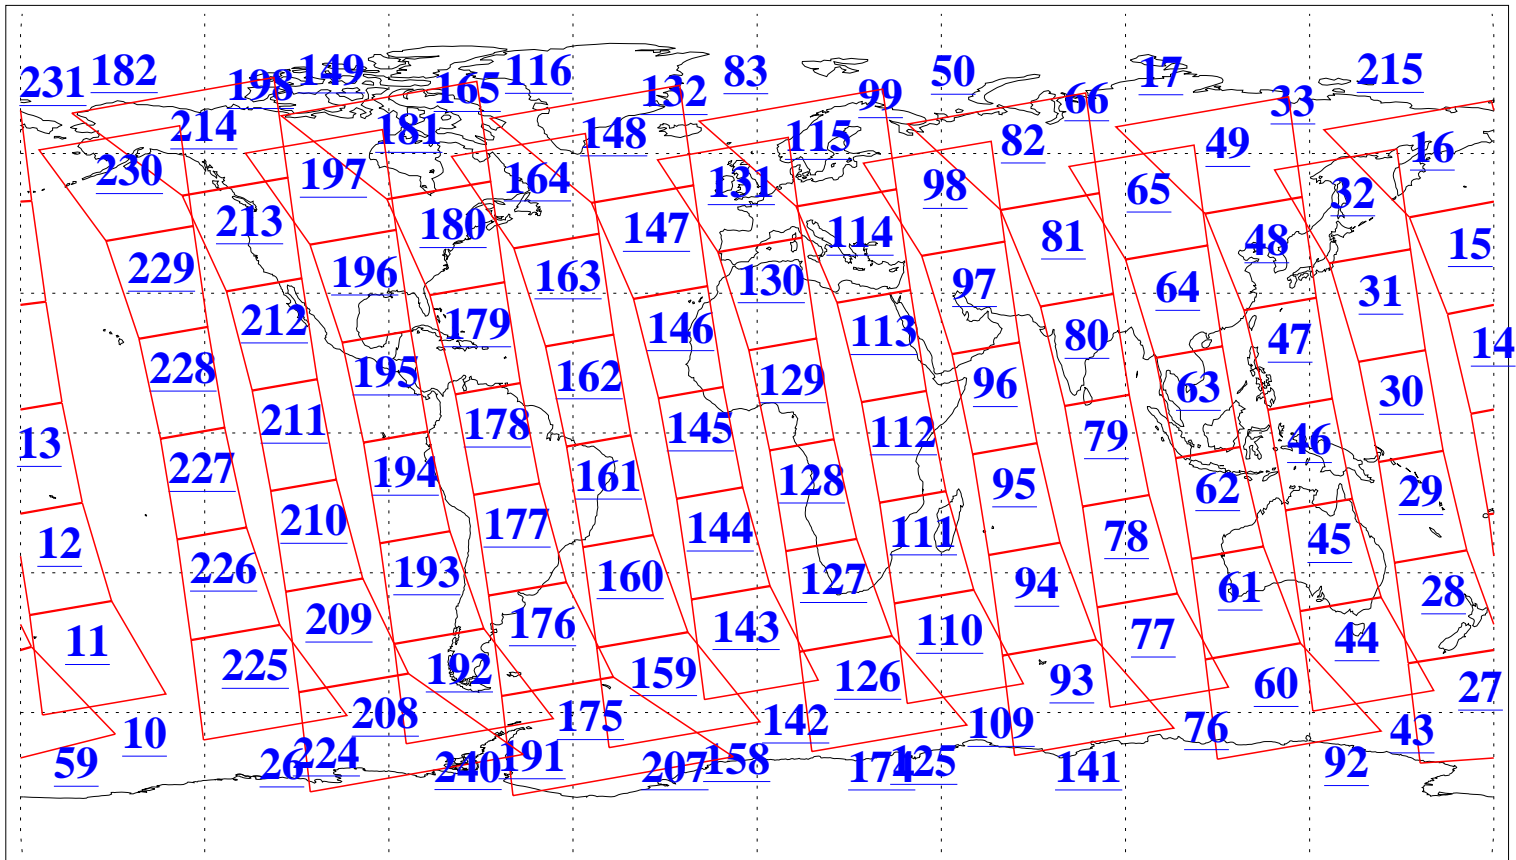

L1B Availability
AMSU Granules: 240
HSB Granules: 0
AIRS Granules: 240

19 Feb 2021
DoY 50
Aqua Day 6866

Ascending Granules

Descending Granules