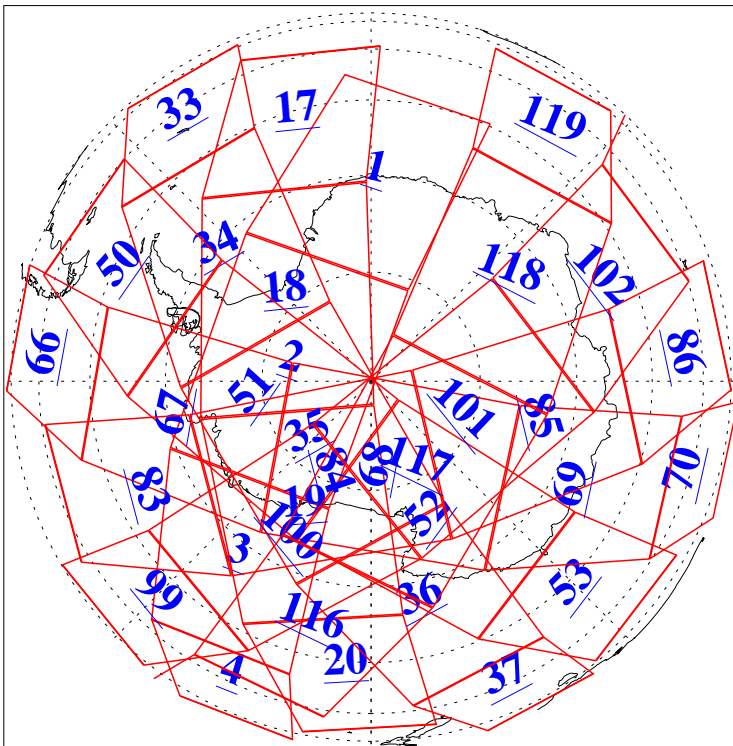

L1B Availability  
 AMSU Granules: 240  
 HSB Granules: 0  
 AIRS Granules: 240

18 Feb 2021  
 DoY 49  
 Aqua Day 6865  
 Granules: 1 to 120

Granules: 121 to 240

Legend: AMSU Available, HSB Available, AIRS Available

L1B Availability  
 AMSU Granules: 240  
 HSB Granules: 0  
 AIRS Granules: 240

18 Feb 2021  
 DoY 49  
 Aqua Day 6865

Ascending Granules

Descending Granules

Legend: AMSU Available, *HSB Available*, **AIRS Available**

L1B Availability  
 AMSU Granules: 240  
 HSB Granules: 0  
 AIRS Granules: 240

18 Feb 2021  
 DoY 49  
 Aqua Day 6865

Northern Hemisphere Granules

Southern Hemisphere Granules

Legend: AMSU Available, *HSB Available*, **AIRS Available**