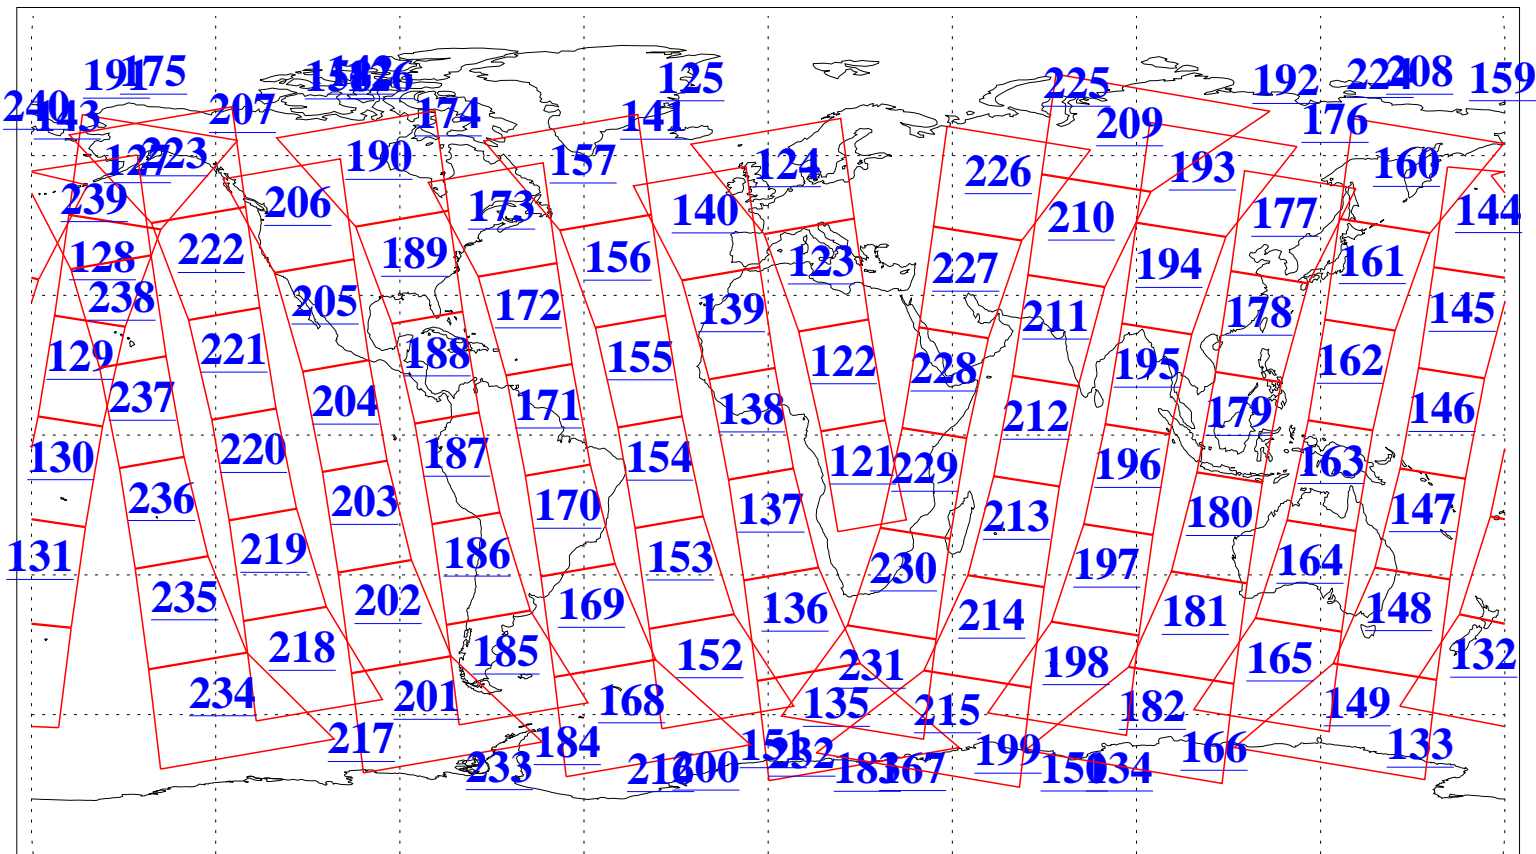

L1B Availability  
 AMSU Granules: 240  
 HSB Granules: 0  
 AIRS Granules: 240

18 Feb 2021  
 DoY 49  
 Aqua Day 6865  
 Granules: 1 to 120

Granules: 121 to 240

Legend: AMSU Available, HSB Available, AIRS Available

L1B Availability  
 AMSU Granules: 240  
 HSB Granules: 0  
 AIRS Granules: 240

18 Feb 2021  
 DoY 49  
 Aqua Day 6865

Ascending Granules

Descending Granules

Legend: AMSU Available, *HSB Available*, **AIRS Available**

L1B Availability  
 AMSU Granules: 240  
 HSB Granules: 0  
 AIRS Granules: 240

18 Feb 2021  
 DoY 49  
 Aqua Day 6865

Northern Hemisphere Granules

Southern Hemisphere Granules

Legend: AMSU Available, *HSB Available*, **AIRS Available**