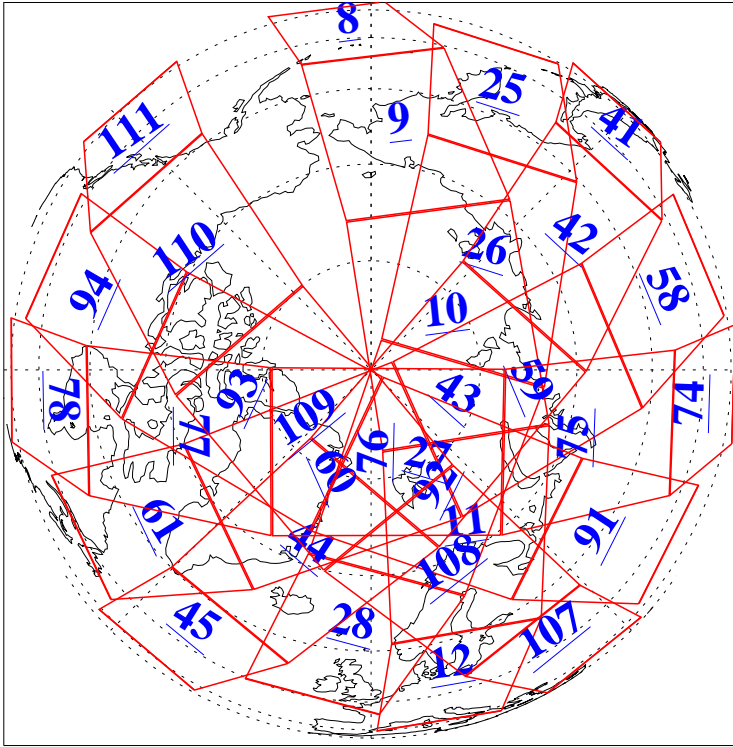

L1B Availability  
 AMSU Granules: 240  
 HSB Granules: 0  
 AIRS Granules: 240

18 Feb 2021  
 DoY 49  
 Aqua Day 6865  
 Granules: 1 to 120

Granules: 121 to 240

Legend: AMSU Available, HSB Available, AIRS Available

L1B Availability  
 AMSU Granules: 240  
 HSB Granules: 0  
 AIRS Granules: 240

18 Feb 2021  
 DoY 49  
 Aqua Day 6865

Ascending Granules

Descending Granules

Legend: AMSU Available, *HSB Available*, **AIRS Available**

L1B Availability  
 AMSU Granules: 240  
 HSB Granules: 0  
 AIRS Granules: 240

18 Feb 2021  
 DoY 49  
 Aqua Day 6865

Northern Hemisphere Granules

Southern Hemisphere Granules

Legend: AMSU Available, *HSB Available*, **AIRS Available**