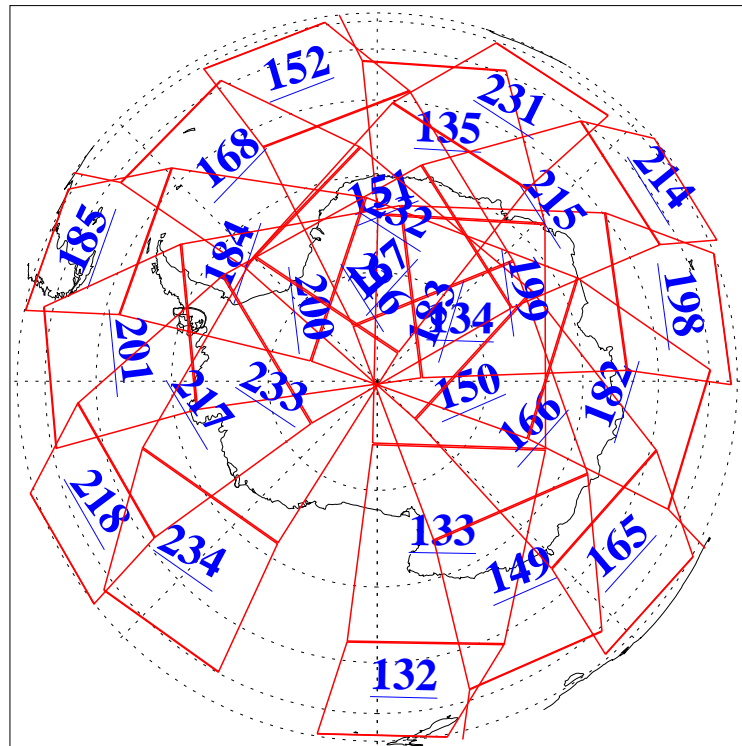

L1B Availability  
 AMSU Granules: 240  
 HSB Granules: 0  
 AIRS Granules: 240

18 Feb 2021  
 DoY 49  
 Aqua Day 6865  
 Granules: 1 to 120

Granules: 121 to 240

Legend: AMSU Available, HSB Available, AIRS Available

L1B Availability  
 AMSU Granules: 240  
 HSB Granules: 0  
 AIRS Granules: 240

18 Feb 2021  
 DoY 49  
 Aqua Day 6865

Ascending Granules

Descending Granules

Legend: AMSU Available, *HSB Available*, **AIRS Available**

L1B Availability  
 AMSU Granules: 240  
 HSB Granules: 0  
 AIRS Granules: 240

18 Feb 2021  
 DoY 49  
 Aqua Day 6865

Northern Hemisphere Granules

Southern Hemisphere Granules

Legend: AMSU Available, *HSB Available*, **AIRS Available**