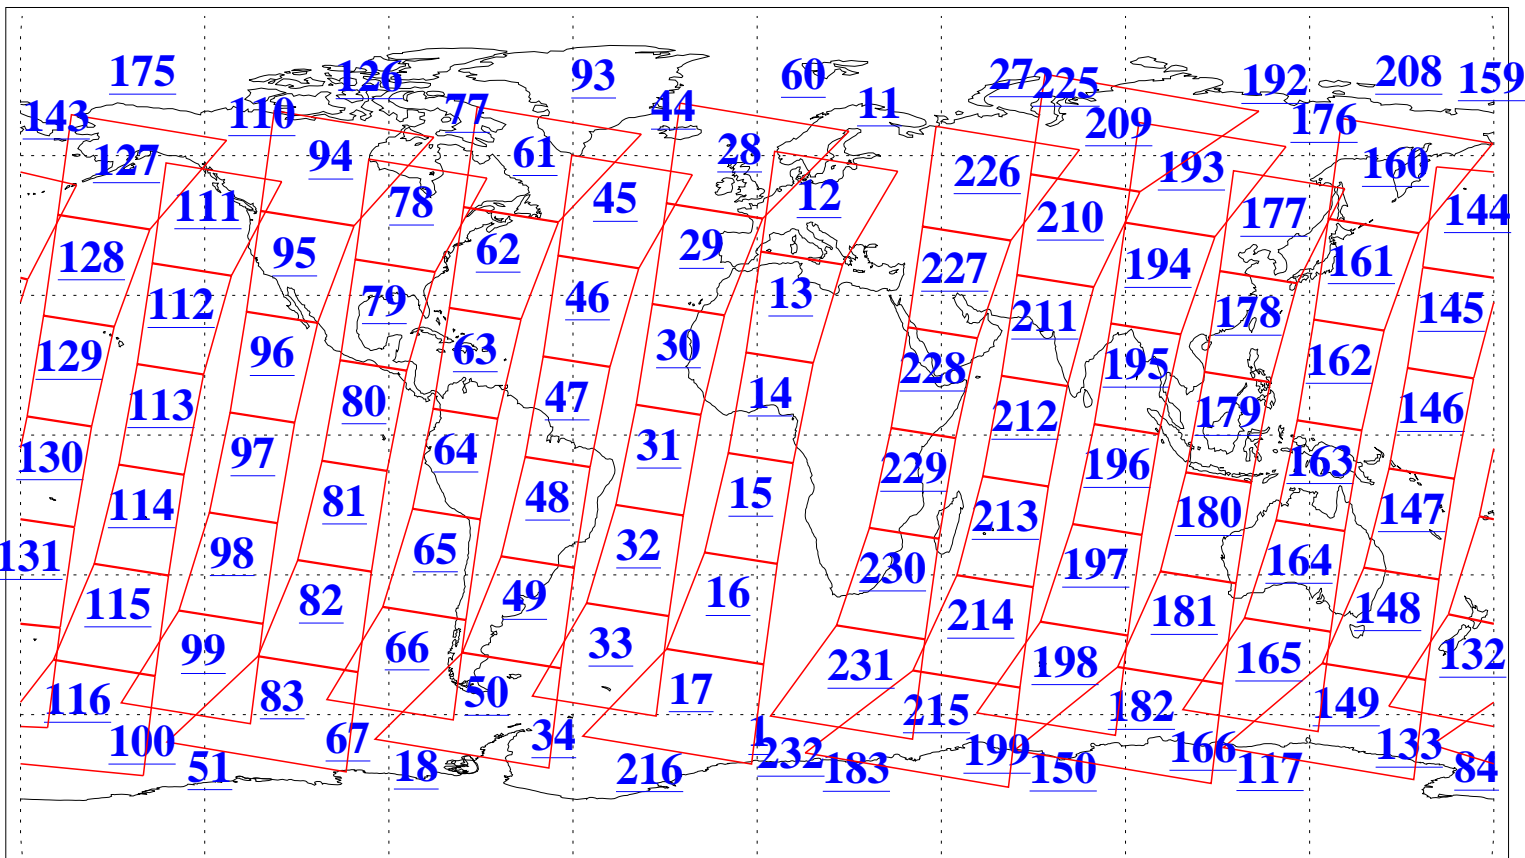

L1B Availability  
 AMSU Granules: 240  
 HSB Granules: 0  
 AIRS Granules: 240

18 Feb 2021  
 DoY 49  
 Aqua Day 6865  
 Granules: 1 to 120

Granules: 121 to 240

Legend: AMSU Available, HSB Available, AIRS Available

L1B Availability  
 AMSU Granules: 240  
 HSB Granules: 0  
 AIRS Granules: 240

18 Feb 2021  
 DoY 49  
 Aqua Day 6865

Ascending Granules

Descending Granules

Legend: AMSU Available, *HSB Available*, **AIRS Available**

L1B Availability  
 AMSU Granules: 240  
 HSB Granules: 0  
 AIRS Granules: 240

18 Feb 2021  
 DoY 49  
 Aqua Day 6865

Northern Hemisphere Granules

Southern Hemisphere Granules

Legend: AMSU Available, *HSB Available*, **AIRS Available**