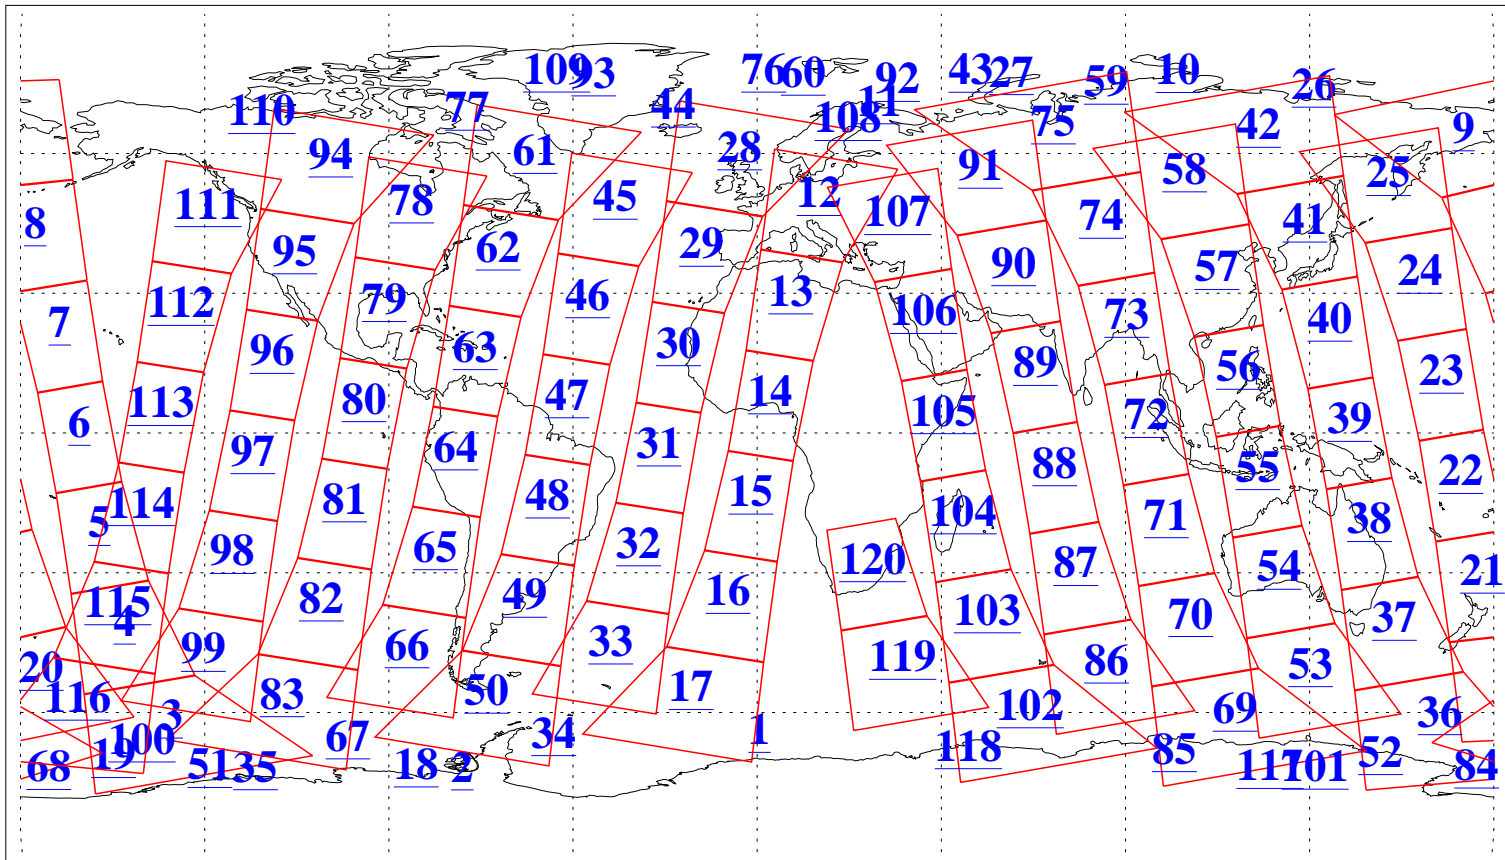

L1B Availability  
 AMSU Granules: 240  
 HSB Granules: 0  
 AIRS Granules: 240

18 Feb 2021  
 DoY 49  
 Aqua Day 6865  
 Granules: 1 to 120

Granules: 121 to 240

Legend: AMSU Available, HSB Available, AIRS Available

L1B Availability  
 AMSU Granules: 240  
 HSB Granules: 0  
 AIRS Granules: 240

18 Feb 2021  
 DoY 49  
 Aqua Day 6865

Ascending Granules

Descending Granules

Legend: AMSU Available, *HSB Available*, **AIRS Available**

L1B Availability  
 AMSU Granules: 240  
 HSB Granules: 0  
 AIRS Granules: 240

18 Feb 2021  
 DoY 49  
 Aqua Day 6865

Northern Hemisphere Granules

Southern Hemisphere Granules

Legend: AMSU Available, *HSB Available*, **AIRS Available**