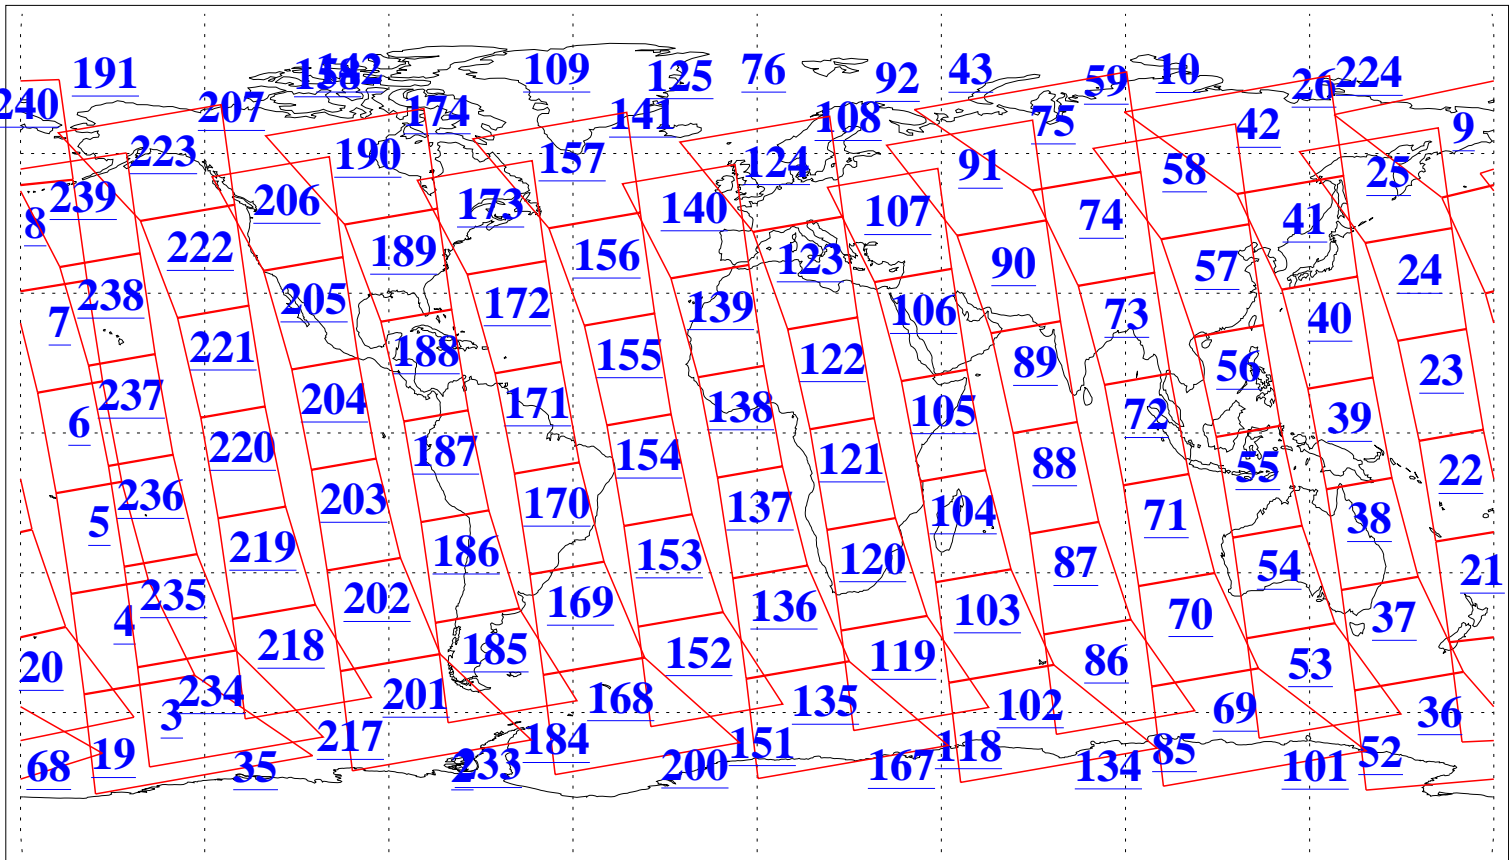

L1B Availability  
 AMSU Granules: 240  
 HSB Granules: 0  
 AIRS Granules: 240

18 Feb 2021  
 DoY 49  
 Aqua Day 6865  
 Granules: 1 to 120

Granules: 121 to 240

Legend: AMSU Available, HSB Available, AIRS Available

L1B Availability  
 AMSU Granules: 240  
 HSB Granules: 0  
 AIRS Granules: 240

18 Feb 2021  
 DoY 49  
 Aqua Day 6865

Ascending Granules

Descending Granules

Legend: AMSU Available, *HSB Available*, **AIRS Available**

L1B Availability  
 AMSU Granules: 240  
 HSB Granules: 0  
 AIRS Granules: 240

18 Feb 2021  
 DoY 49  
 Aqua Day 6865

Northern Hemisphere Granules

Southern Hemisphere Granules

Legend: AMSU Available, *HSB Available*, **AIRS Available**