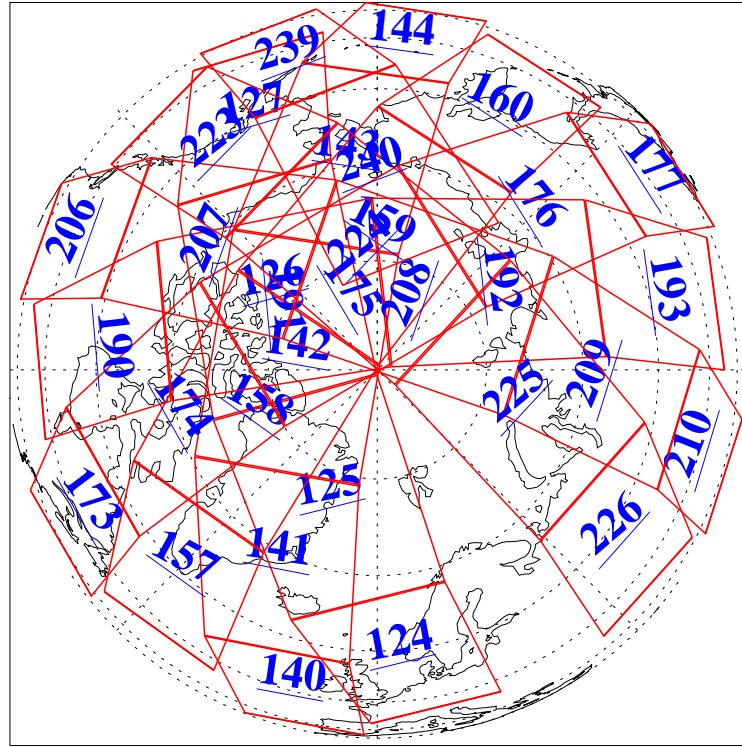

L1B Availability  
 AMSU Granules: 240  
 HSB Granules: 0  
 AIRS Granules: 240

18 Feb 2021  
 DoY 49  
 Aqua Day 6865

Ascending Granules

Descending Granules

Legend: AMSU Available, *HSB Available*, **AIRS Available**

L1B Availability  
 AMSU Granules: 240  
 HSB Granules: 0  
 AIRS Granules: 240

18 Feb 2021  
 DoY 49  
 Aqua Day 6865

Northern Hemisphere Granules

Southern Hemisphere Granules

Legend: AMSU Available, *HSB Available*, **AIRS Available**