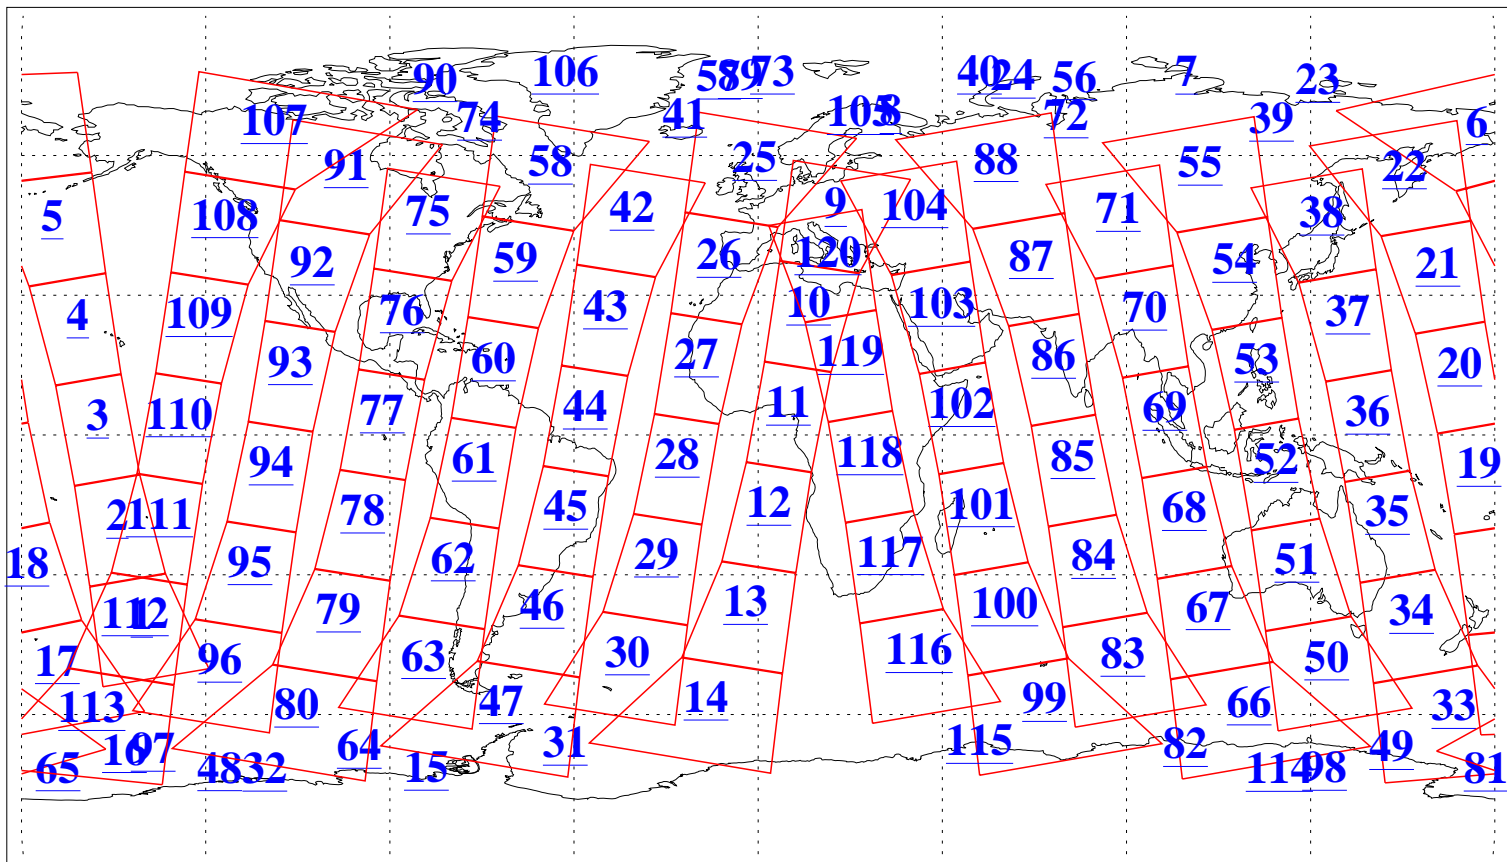

L1B Availability
AMSU Granules: 240
HSB Granules: 0
AIRS Granules: 240

13 Feb 2021
DoY 44
Aqua Day 6860
Granules: 1 to 120

Granules: 121 to 240

Legend: AMSU Available, *HSB Available*, *AIRS Available*

L1B Availability
 AMSU Granules: 240
 HSB Granules: 0
 AIRS Granules: 240

13 Feb 2021
 DoY 44
 Aqua Day 6860

Ascending Granules

Descending Granules

Legend: AMSU Available, *HSB Available*, *AIRS Available*

L1B Availability
 AMSU Granules: 240
 HSB Granules: 0
 AIRS Granules: 240

13 Feb 2021
 DoY 44
 Aqua Day 6860

Northern Hemisphere Granules

Southern Hemisphere Granules

Legend: AMSU Available, *HSB Available*, **AIRS Available**