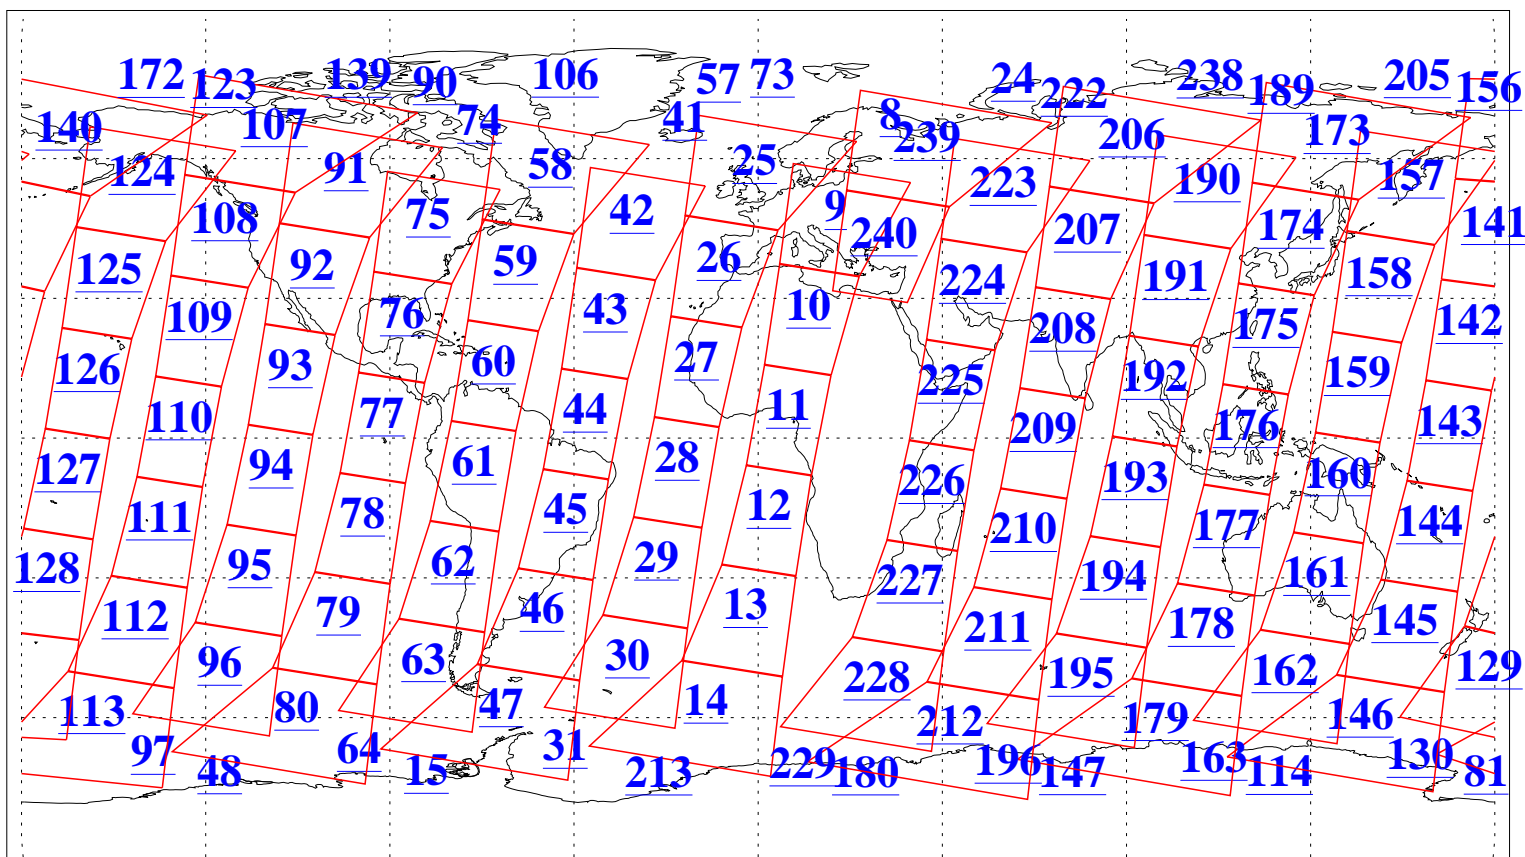

L1B Availability
AMSU Granules: 240
HSB Granules: 0
AIRS Granules: 240

13 Feb 2021
DoY 44
Aqua Day 6860
Granules: 1 to 120

Granules: 121 to 240

Legend: AMSU Available, *HSB Available*, *AIRS Available*

L1B Availability
 AMSU Granules: 240
 HSB Granules: 0
 AIRS Granules: 240

13 Feb 2021
 DoY 44
 Aqua Day 6860

Ascending Granules

Descending Granules

Legend: AMSU Available, *HSB Available*, *AIRS Available*

L1B Availability
 AMSU Granules: 240
 HSB Granules: 0
 AIRS Granules: 240