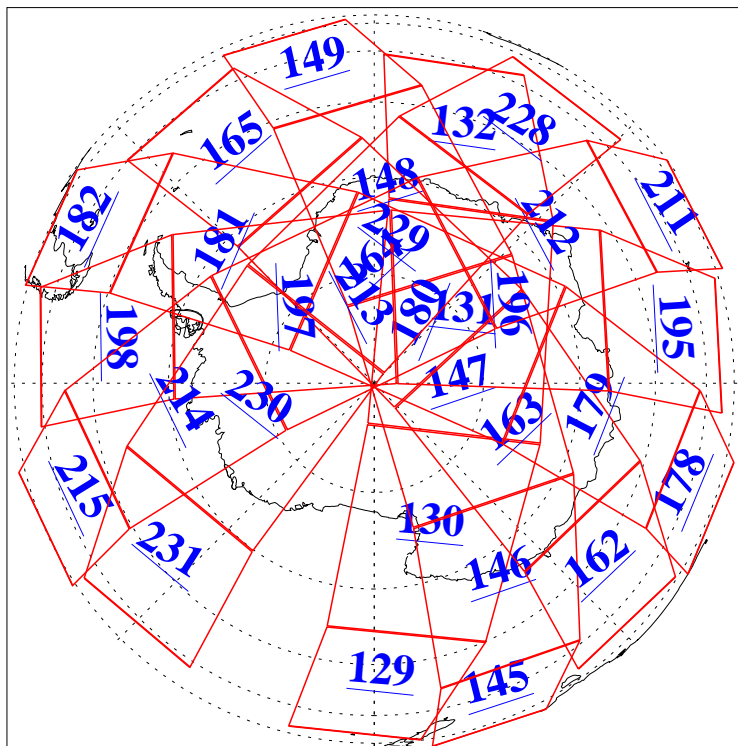

13 Feb 2021
 DoY 44
 Aqua Day 6860

Ascending Granules

Descending Granules

Legend: AMSU Available, *HSB Available*, *AIRS Available*

L1B Availability
 AMSU Granules: 240
 HSB Granules: 0
 AIRS Granules: 240

13 Feb 2021
 DoY 44
 Aqua Day 6860

Northern Hemisphere Granules

Southern Hemisphere Granules

Legend: AMSU Available, *HSB Available*, **AIRS Available**