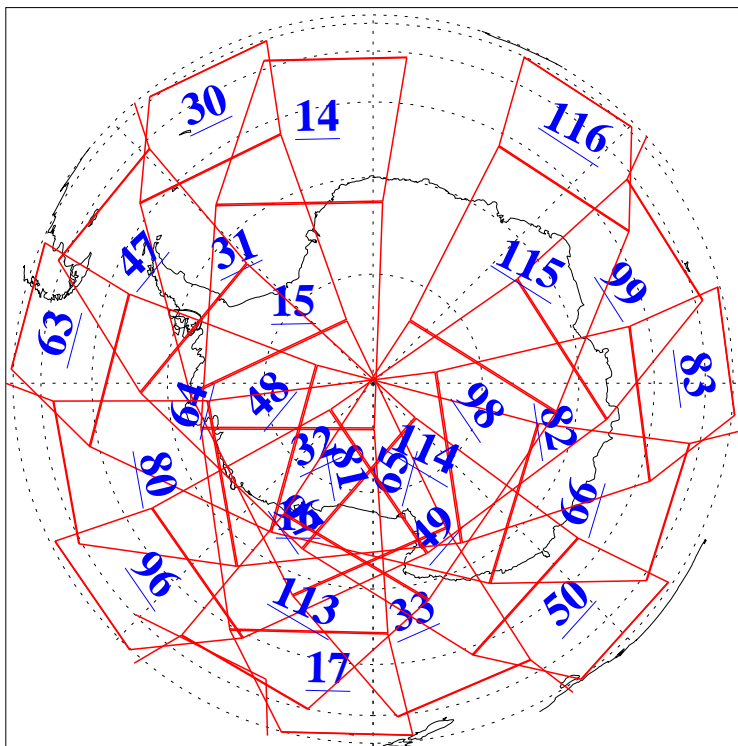

L1B Availability
AMSU Granules: 240
HSB Granules: 0
AIRS Granules: 240

13 Feb 2021
DoY 44
Aqua Day 6860
Granules: 1 to 120

Granules: 121 to 240

Legend: AMSU Available, *HSB Available*, *AIRS Available*

L1B Availability
 AMSU Granules: 240
 HSB Granules: 0
 AIRS Granules: 240

13 Feb 2021
 DoY 44
 Aqua Day 6860

Ascending Granules

Descending Granules

Legend: AMSU Available, *HSB Available*, *AIRS Available*

L1B Availability
 AMSU Granules: 240
 HSB Granules: 0
 AIRS Granules: 240

13 Feb 2021
 DoY 44
 Aqua Day 6860

Northern Hemisphere Granules

Southern Hemisphere Granules

Legend: AMSU Available, *HSB Available*, **AIRS Available**