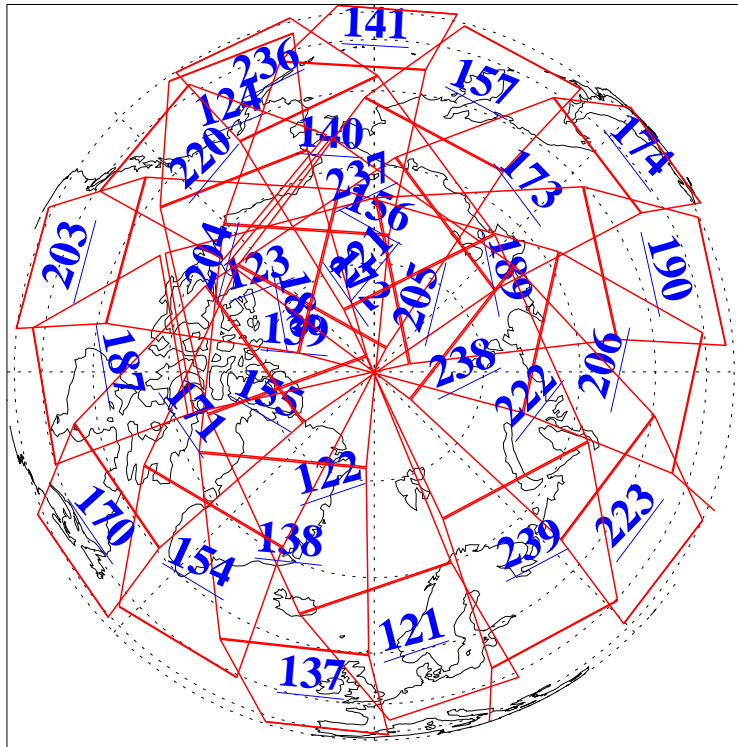

L1B Availability
AMSU Granules: 240
HSB Granules: 0
AIRS Granules: 240

13 Feb 2021
DoY 44
Aqua Day 6860

Northern Hemisphere Granules

Southern Hemisphere Granules