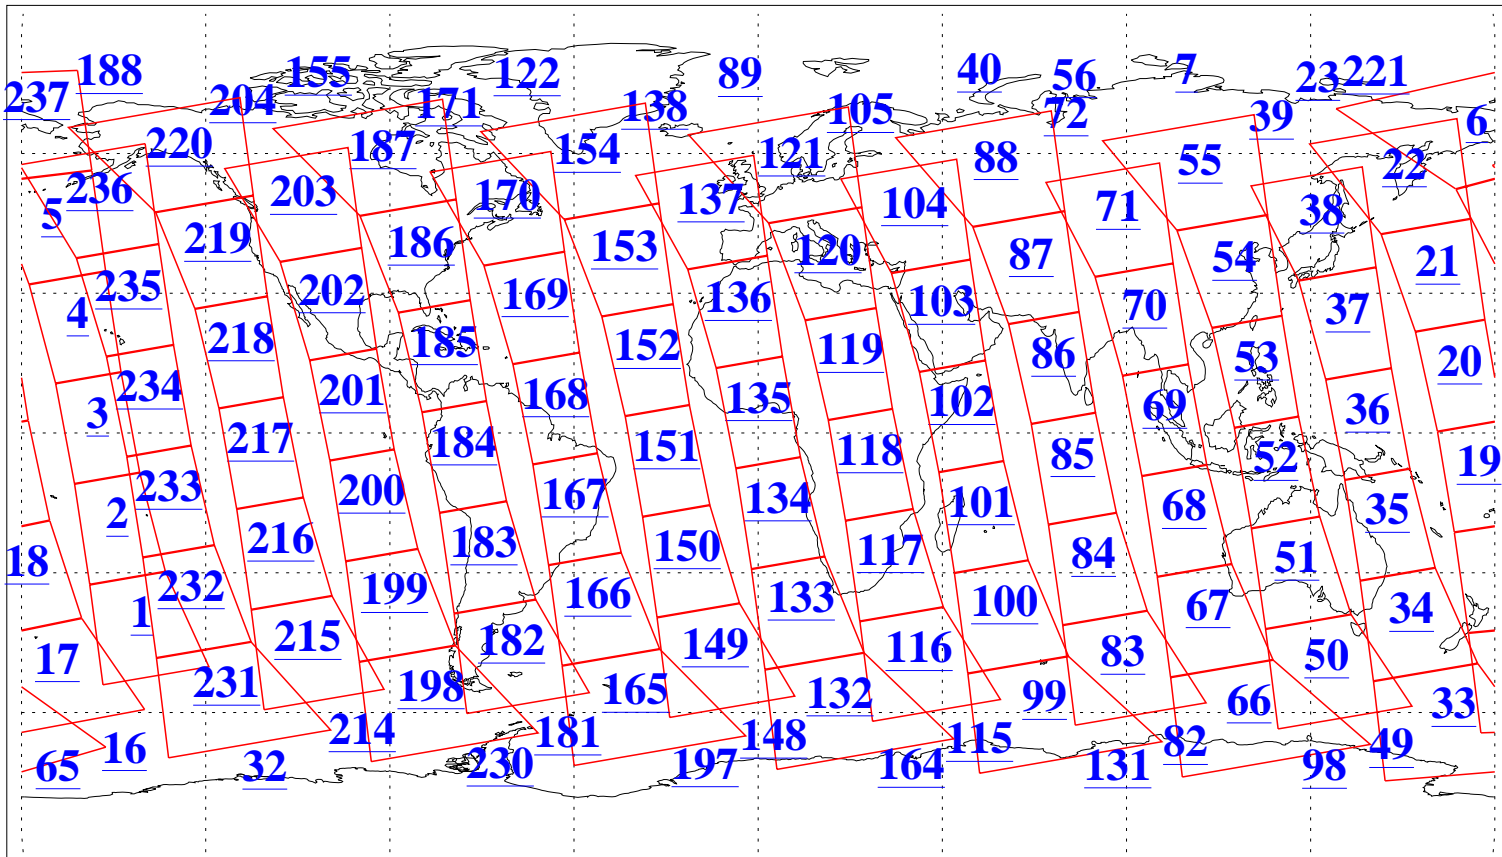

L1B Availability
AMSU Granules: 240
HSB Granules: 0
AIRS Granules: 240

13 Feb 2021
DoY 44
Aqua Day 6860
Granules: 1 to 120

Granules: 121 to 240

Legend: AMSU Available, *HSB Available*, *AIRS Available*

L1B Availability
 AMSU Granules: 240
 HSB Granules: 0
 AIRS Granules: 240

13 Feb 2021
 DoY 44
 Aqua Day 6860

Ascending Granules

Descending Granules

Legend: AMSU Available, *HSB Available*, *AIRS Available*

L1B Availability
 AMSU Granules: 240
 HSB Granules: 0
 AIRS Granules: 240

13 Feb 2021
 DoY 44
 Aqua Day 6860

Northern Hemisphere Granules

Southern Hemisphere Granules

Legend: AMSU Available, *HSB Available*, **AIRS Available**