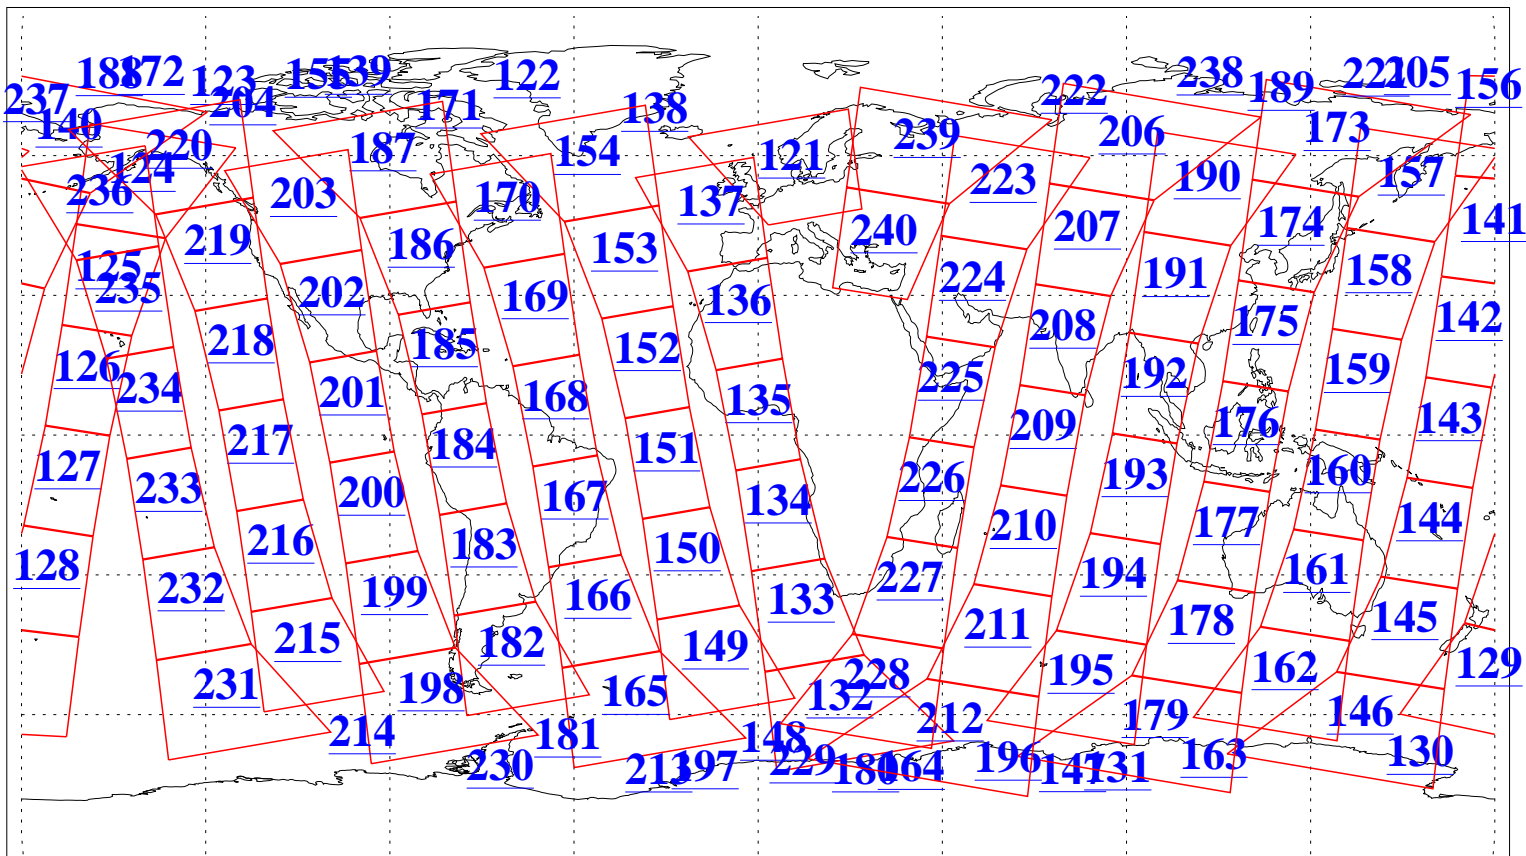

L1B Availability
AMSU Granules: 240
HSB Granules: 0
AIRS Granules: 240

13 Feb 2021
DoY 44
Aqua Day 6860
Granules: 1 to 120

Granules: 121 to 240

Legend: AMSU Available, *HSB Available*, *AIRS Available*

L1B Availability
 AMSU Granules: 240
 HSB Granules: 0
 AIRS Granules: 240

13 Feb 2021
 DoY 44
 Aqua Day 6860

Ascending Granules

Descending Granules

Legend: AMSU Available, *HSB Available*, *AIRS Available*

L1B Availability
 AMSU Granules: 240
 HSB Granules: 0
 AIRS Granules: 240

13 Feb 2021
 DoY 44
 Aqua Day 6860

Northern Hemisphere Granules

Southern Hemisphere Granules

Legend: AMSU Available, *HSB Available*, **AIRS Available**