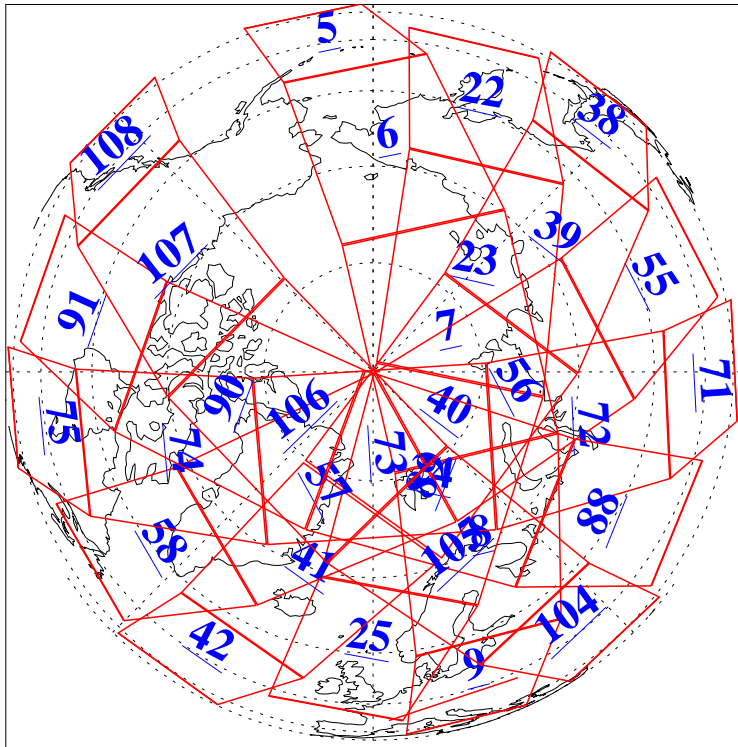

L1B Availability
AMSU Granules: 240
HSB Granules: 0
AIRS Granules: 240

13 Feb 2021
DoY 44
Aqua Day 6860
Granules: 1 to 120

Granules: 121 to 240

Legend: AMSU Available, *HSB Available*, *AIRS Available*

L1B Availability
 AMSU Granules: 240
 HSB Granules: 0
 AIRS Granules: 240

13 Feb 2021
 DoY 44
 Aqua Day 6860

Ascending Granules

Descending Granules

Legend: AMSU Available, *HSB Available*, *AIRS Available*

L1B Availability
 AMSU Granules: 240
 HSB Granules: 0
 AIRS Granules: 240

13 Feb 2021
 DoY 44
 Aqua Day 6860

Northern Hemisphere Granules

Southern Hemisphere Granules

Legend: AMSU Available, *HSB Available*, **AIRS Available**