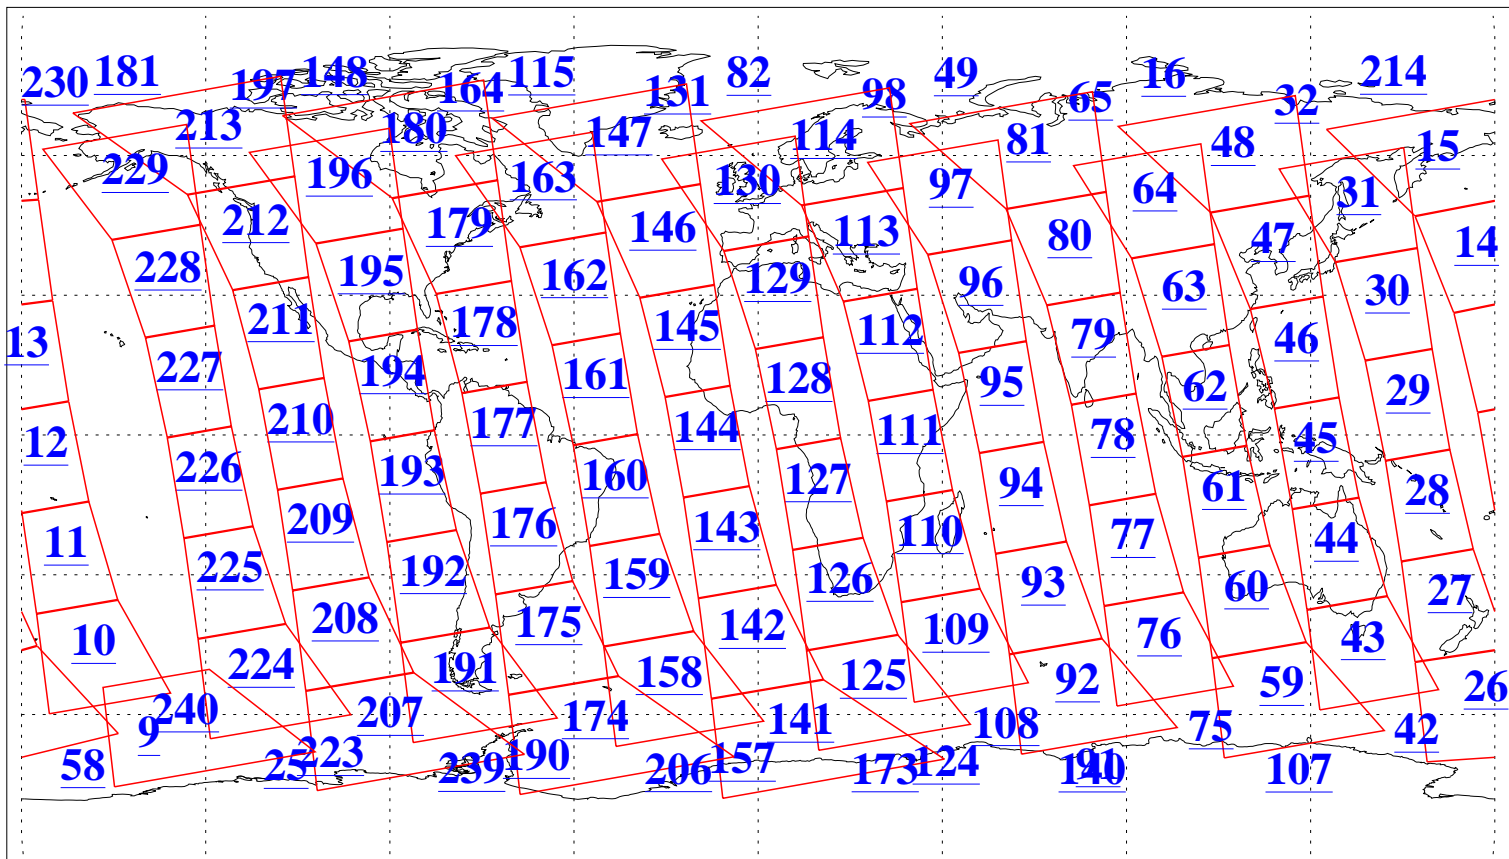

L1B Availability
 AMSU Granules: 240
 HSB Granules: 0
 AIRS Granules: 240

12 Feb 2021
 DoY 43
 Aqua Day 6859
 Granules: 1 to 120

Granules: 121 to 240

Legend: AMSU Available, HSB Available, AIRS Available

L1B Availability
AMSU Granules: 240
HSB Granules: 0
AIRS Granules: 240

12 Feb 2021
DoY 43
Aqua Day 6859

Ascending Granules

Descending Granules

Legend: AMSU Available, *HSB Available*, *AIRS Available*

L1B Availability
 AMSU Granules: 240
 HSB Granules: 0
 AIRS Granules: 240