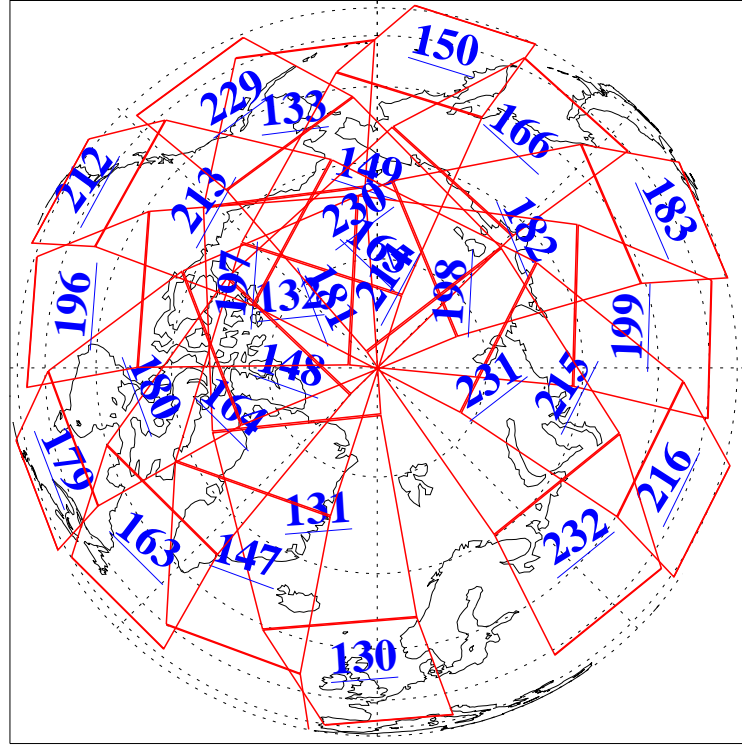

L1B Availability
AMSU Granules: 240
HSB Granules: 0
AIRS Granules: 240

12 Feb 2021
DoY 43
Aqua Day 6859

Northern Hemisphere Granules

Southern Hemisphere Granules