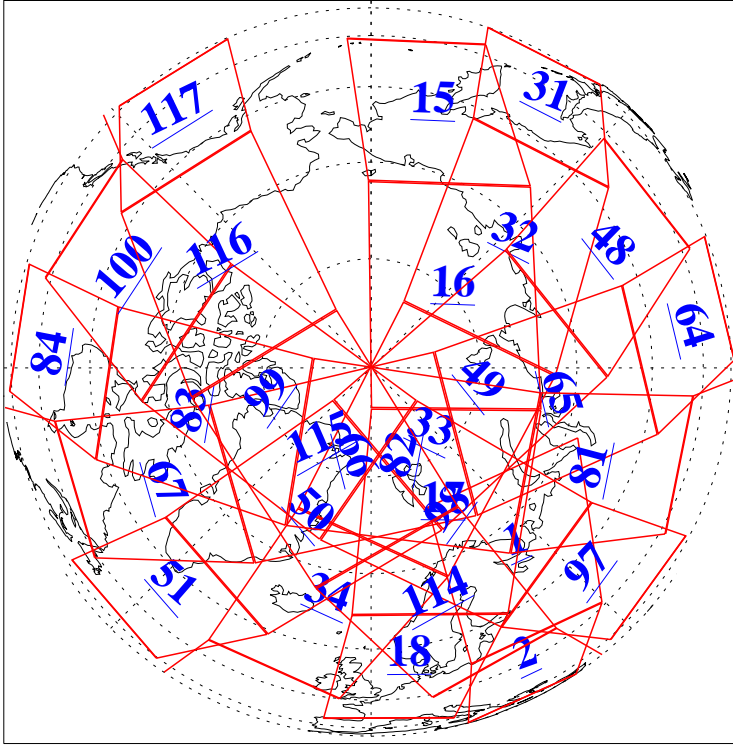

L1B Availability
 AMSU Granules: 240
 HSB Granules: 0
 AIRS Granules: 240

12 Feb 2021
 DoY 43
 Aqua Day 6859
 Granules: 1 to 120

Granules: 121 to 240

Legend: AMSU Available, HSB Available, AIRS Available

L1B Availability
AMSU Granules: 240
HSB Granules: 0
AIRS Granules: 240

12 Feb 2021
DoY 43
Aqua Day 6859

Ascending Granules

Descending Granules

Legend: AMSU Available, *HSB Available*, *AIRS Available*

L1B Availability
 AMSU Granules: 240
 HSB Granules: 0
 AIRS Granules: 240

12 Feb 2021
 DoY 43
 Aqua Day 6859

Northern Hemisphere Granules

Southern Hemisphere Granules

Legend: AMSU Available, HSB Available, **AIRS Available**