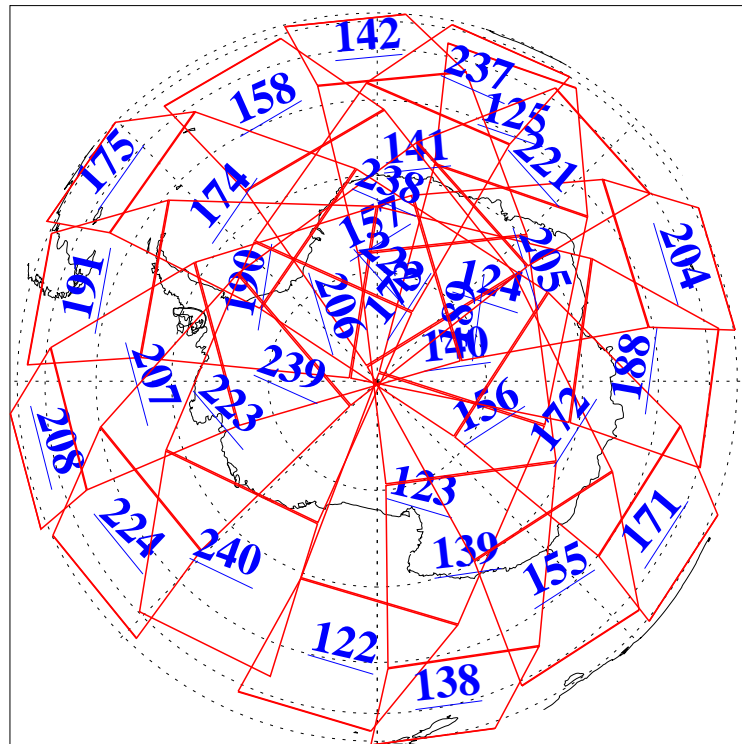

L1B Availability
 AMSU Granules: 240
 HSB Granules: 0
 AIRS Granules: 240

12 Feb 2021
 DoY 43
 Aqua Day 6859
 Granules: 1 to 120

Granules: 121 to 240

Legend: AMSU Available, HSB Available, AIRS Available

L1B Availability
AMSU Granules: 240
HSB Granules: 0
AIRS Granules: 240

12 Feb 2021
DoY 43
Aqua Day 6859

Ascending Granules

Descending Granules

Legend: AMSU Available, *HSB Available*, *AIRS Available*

L1B Availability
 AMSU Granules: 240
 HSB Granules: 0
 AIRS Granules: 240

12 Feb 2021
 DoY 43
 Aqua Day 6859

Northern Hemisphere Granules

Southern Hemisphere Granules

Legend: AMSU Available, HSB Available, **AIRS Available**