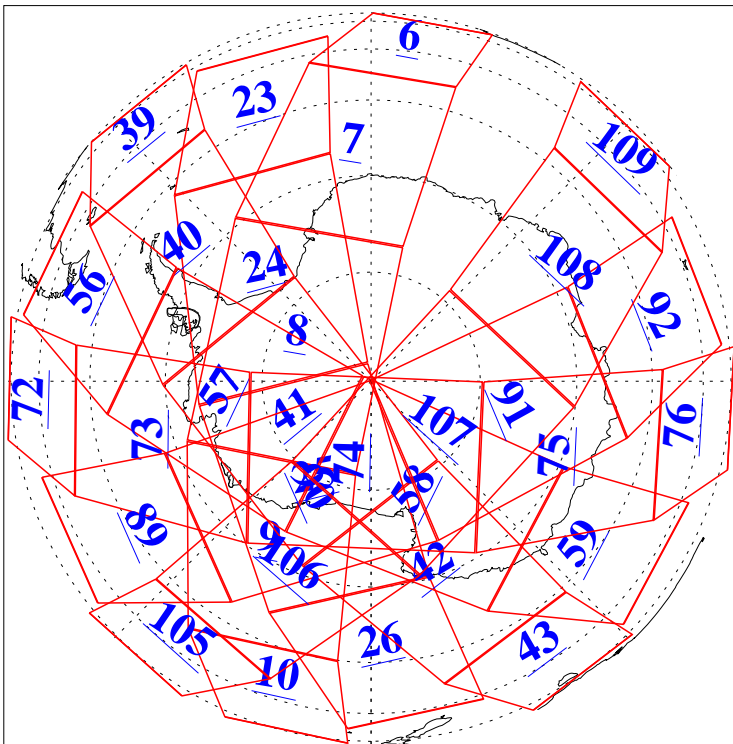

L1B Availability
 AMSU Granules: 240
 HSB Granules: 0
 AIRS Granules: 240

12 Feb 2021
 DoY 43
 Aqua Day 6859
 Granules: 1 to 120

Granules: 121 to 240

Legend: AMSU Available, HSB Available, AIRS Available

L1B Availability
AMSU Granules: 240
HSB Granules: 0
AIRS Granules: 240

12 Feb 2021
DoY 43
Aqua Day 6859

Ascending Granules

Descending Granules

Legend: AMSU Available, *HSB Available*, *AIRS Available*

L1B Availability
 AMSU Granules: 240
 HSB Granules: 0
 AIRS Granules: 240

12 Feb 2021
 DoY 43
 Aqua Day 6859

Northern Hemisphere Granules

Southern Hemisphere Granules

Legend: AMSU Available, HSB Available, **AIRS Available**