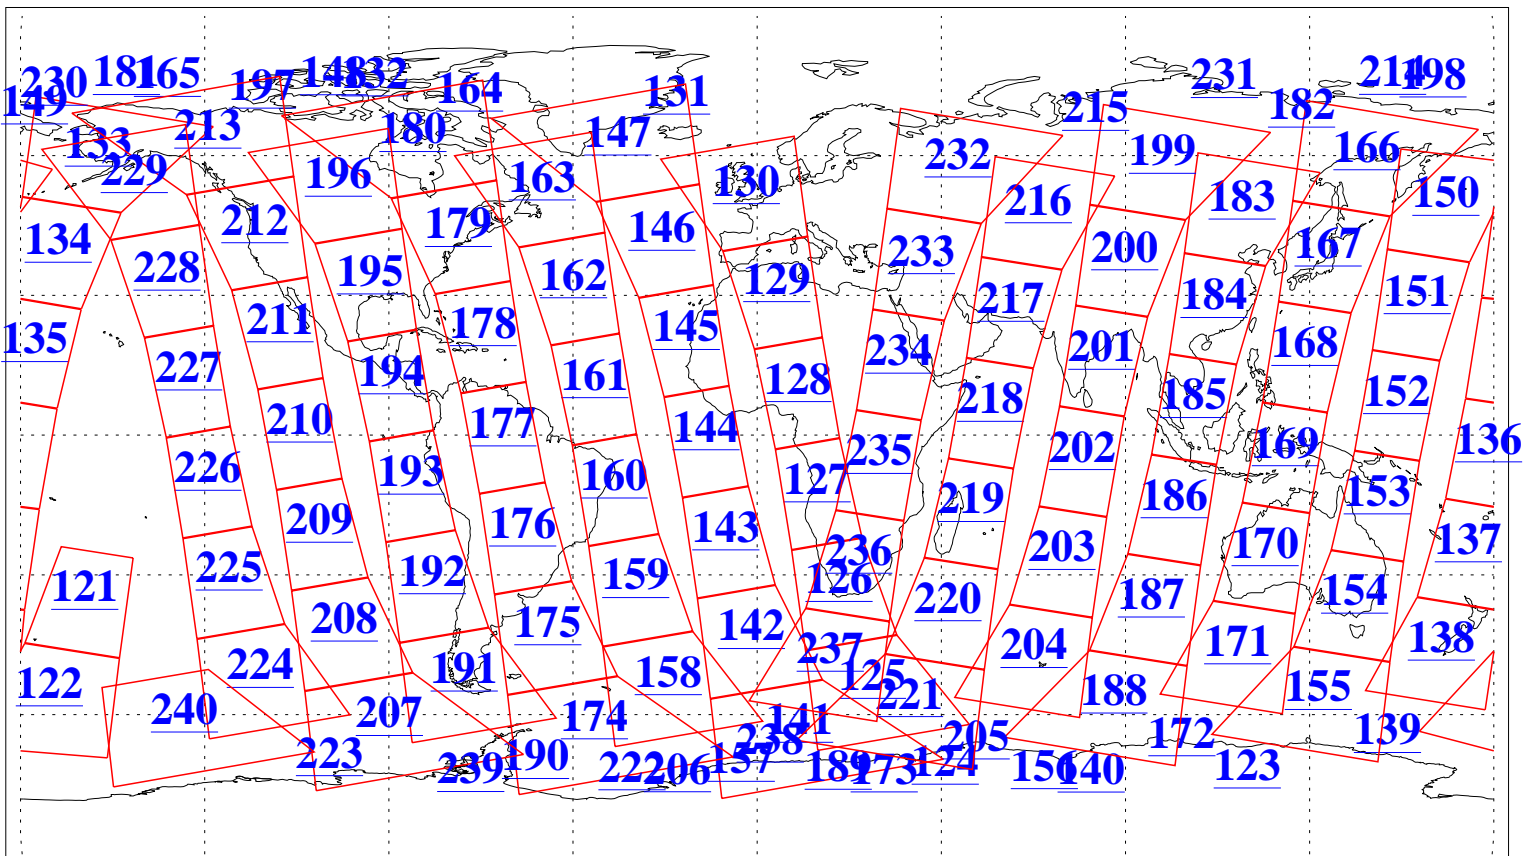

L1B Availability
 AMSU Granules: 240
 HSB Granules: 0
 AIRS Granules: 240

12 Feb 2021
 DoY 43
 Aqua Day 6859
 Granules: 1 to 120

Granules: 121 to 240

Legend: AMSU Available, HSB Available, AIRS Available

L1B Availability
AMSU Granules: 240
HSB Granules: 0
AIRS Granules: 240

12 Feb 2021
DoY 43
Aqua Day 6859

Ascending Granules

Descending Granules

Legend: AMSU Available, *HSB Available*, *AIRS Available*

L1B Availability
 AMSU Granules: 240
 HSB Granules: 0
 AIRS Granules: 240

12 Feb 2021
 DoY 43
 Aqua Day 6859

Northern Hemisphere Granules

Southern Hemisphere Granules

Legend: AMSU Available, HSB Available, **AIRS Available**