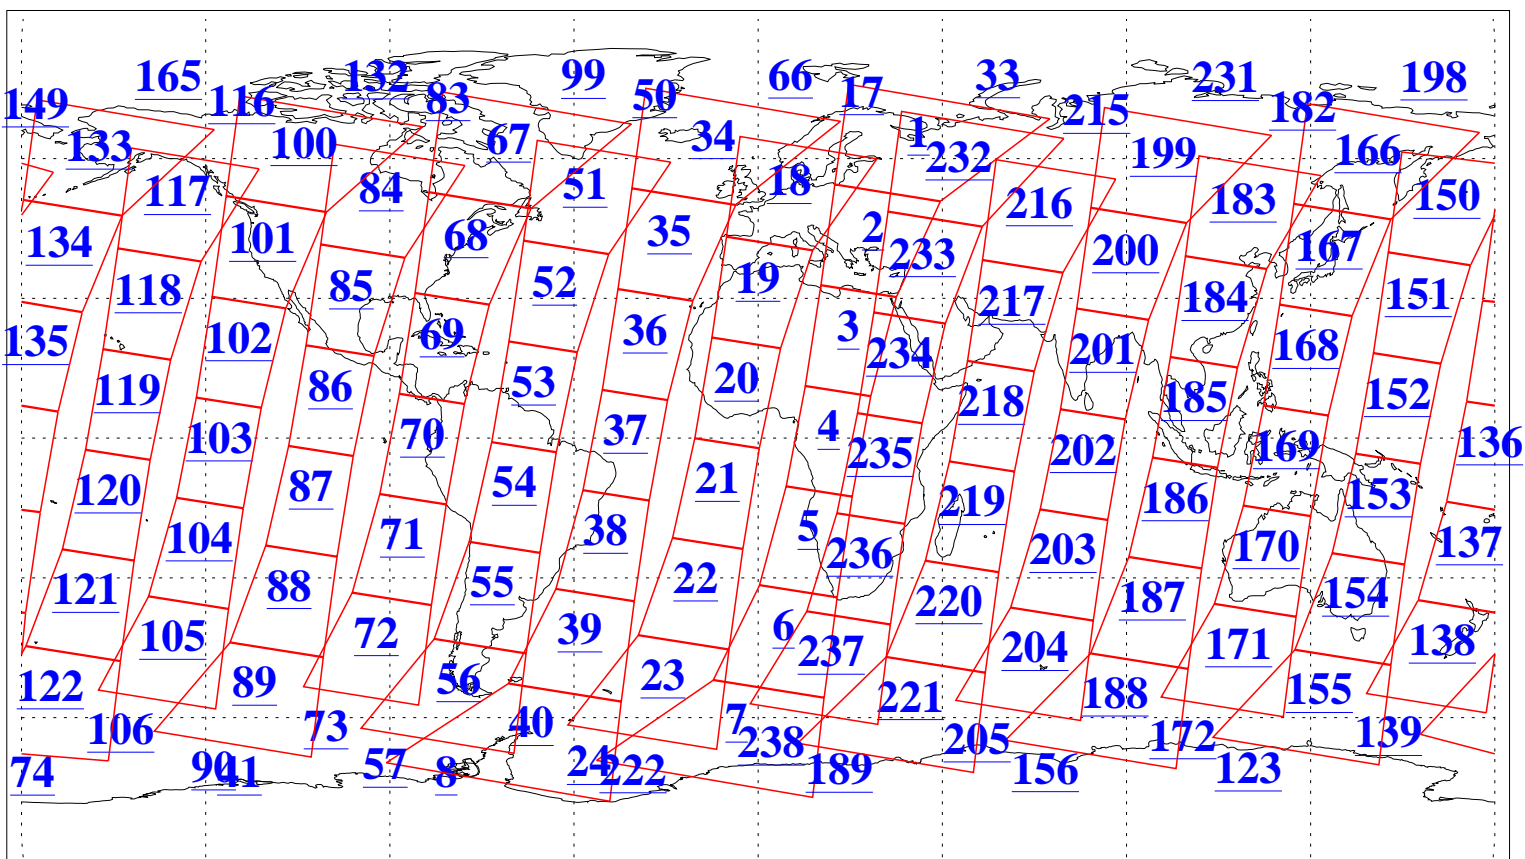

L1B Availability
 AMSU Granules: 240
 HSB Granules: 0
 AIRS Granules: 240

12 Feb 2021
 DoY 43
 Aqua Day 6859
 Granules: 1 to 120

Granules: 121 to 240

Legend: AMSU Available, HSB Available, AIRS Available

L1B Availability
AMSU Granules: 240
HSB Granules: 0
AIRS Granules: 240

12 Feb 2021
DoY 43
Aqua Day 6859

Ascending Granules

Descending Granules

Legend: AMSU Available, *HSB Available*, *AIRS Available*

L1B Availability
 AMSU Granules: 240
 HSB Granules: 0
 AIRS Granules: 240