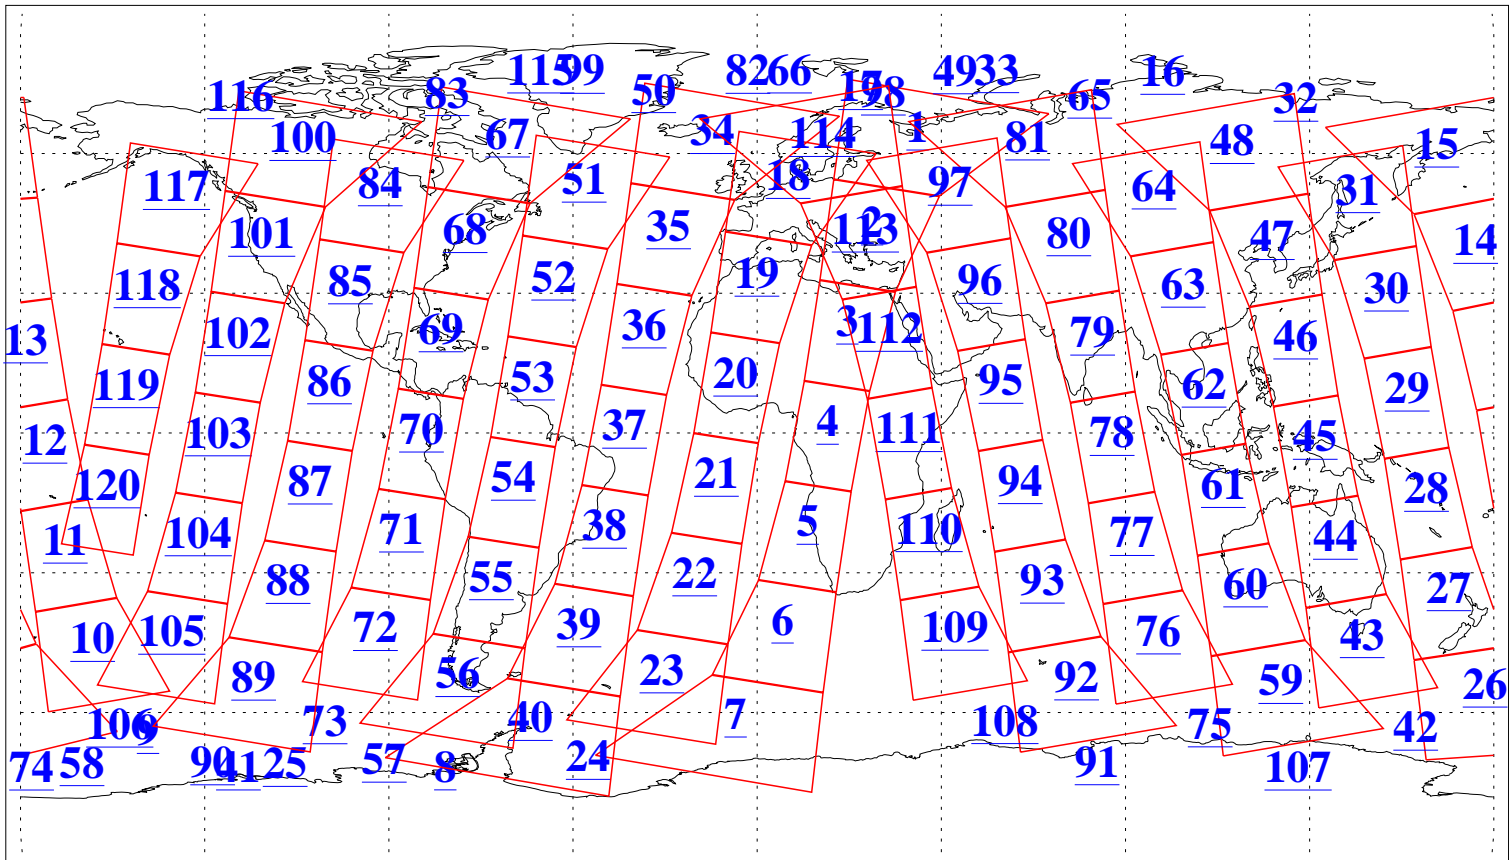

L1B Availability
 AMSU Granules: 240
 HSB Granules: 0
 AIRS Granules: 240

12 Feb 2021
 DoY 43
 Aqua Day 6859
 Granules: 1 to 120

Granules: 121 to 240

Legend: AMSU Available, HSB Available, AIRS Available

L1B Availability
AMSU Granules: 240
HSB Granules: 0
AIRS Granules: 240

12 Feb 2021
DoY 43
Aqua Day 6859

Ascending Granules

Descending Granules

Legend: AMSU Available, *HSB Available*, *AIRS Available*

L1B Availability
 AMSU Granules: 240
 HSB Granules: 0
 AIRS Granules: 240

12 Feb 2021
 DoY 43
 Aqua Day 6859

Northern Hemisphere Granules

Southern Hemisphere Granules

Legend: AMSU Available, HSB Available, **AIRS Available**