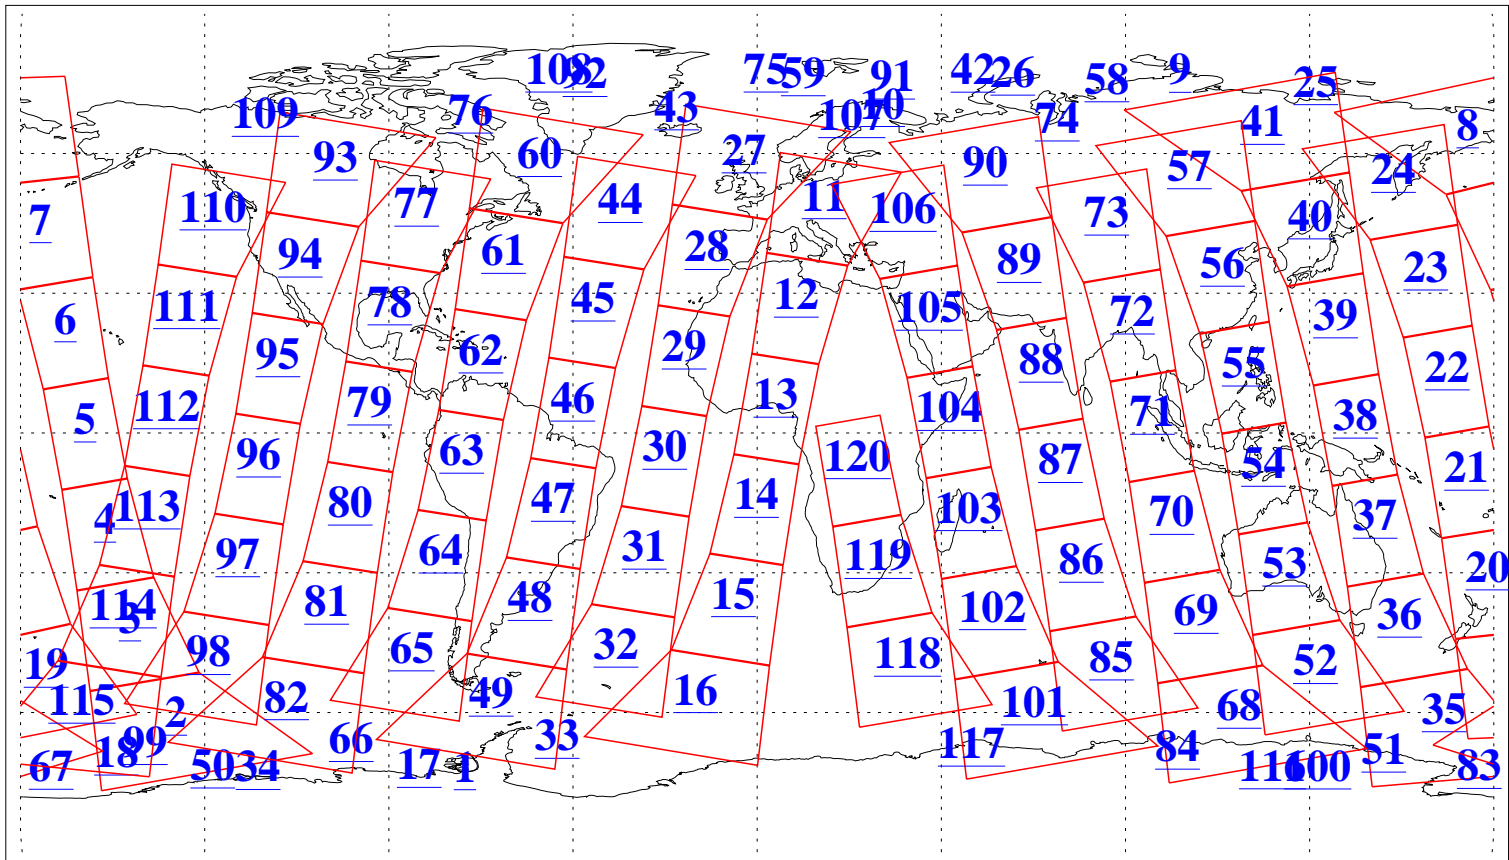

L1B Availability  
 AMSU Granules: 240  
 HSB Granules: 0  
 AIRS Granules: 240

11 Feb 2021  
 DoY 42  
 Aqua Day 6858  
 Granules: 1 to 120

Granules: 121 to 240

Legend: AMSU Available, *HSB Available*, *AIRS Available*

L1B Availability  
 AMSU Granules: 240  
 HSB Granules: 0  
 AIRS Granules: 240

11 Feb 2021  
 DoY 42  
 Aqua Day 6858

Ascending Granules

Descending Granules

Legend: AMSU Available, HSB Available, AIRS Available