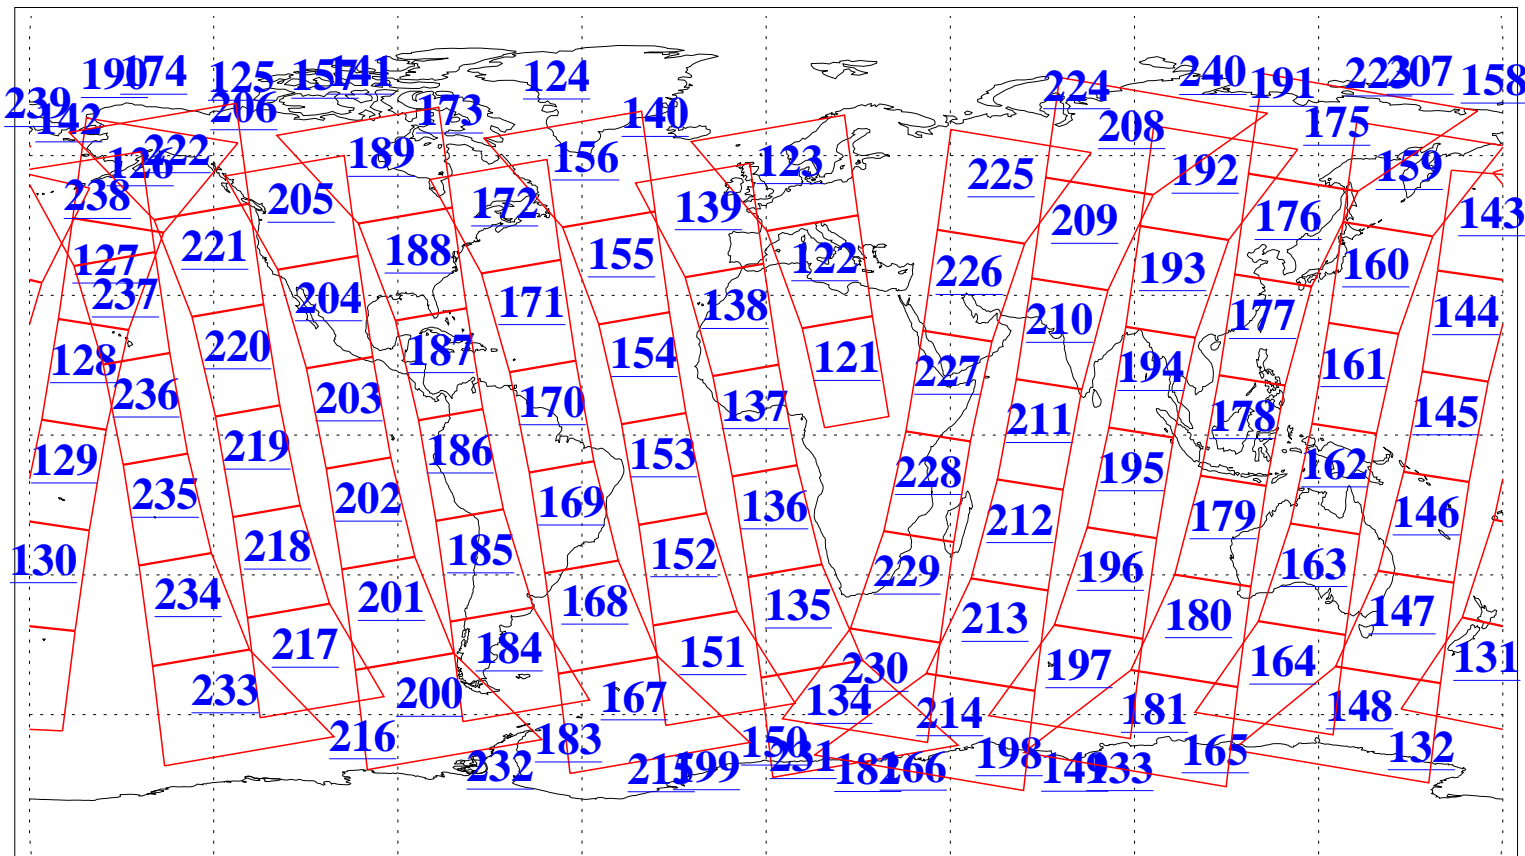

L1B Availability  
 AMSU Granules: 240  
 HSB Granules: 0  
 AIRS Granules: 240

11 Feb 2021  
 DoY 42  
 Aqua Day 6858  
 Granules: 1 to 120

Granules: 121 to 240

Legend: AMSU Available, *HSB Available*, *AIRS Available*

L1B Availability  
 AMSU Granules: 240  
 HSB Granules: 0  
 AIRS Granules: 240

11 Feb 2021  
 DoY 42  
 Aqua Day 6858

Ascending Granules

Descending Granules

Legend: AMSU Available, HSB Available, AIRS Available