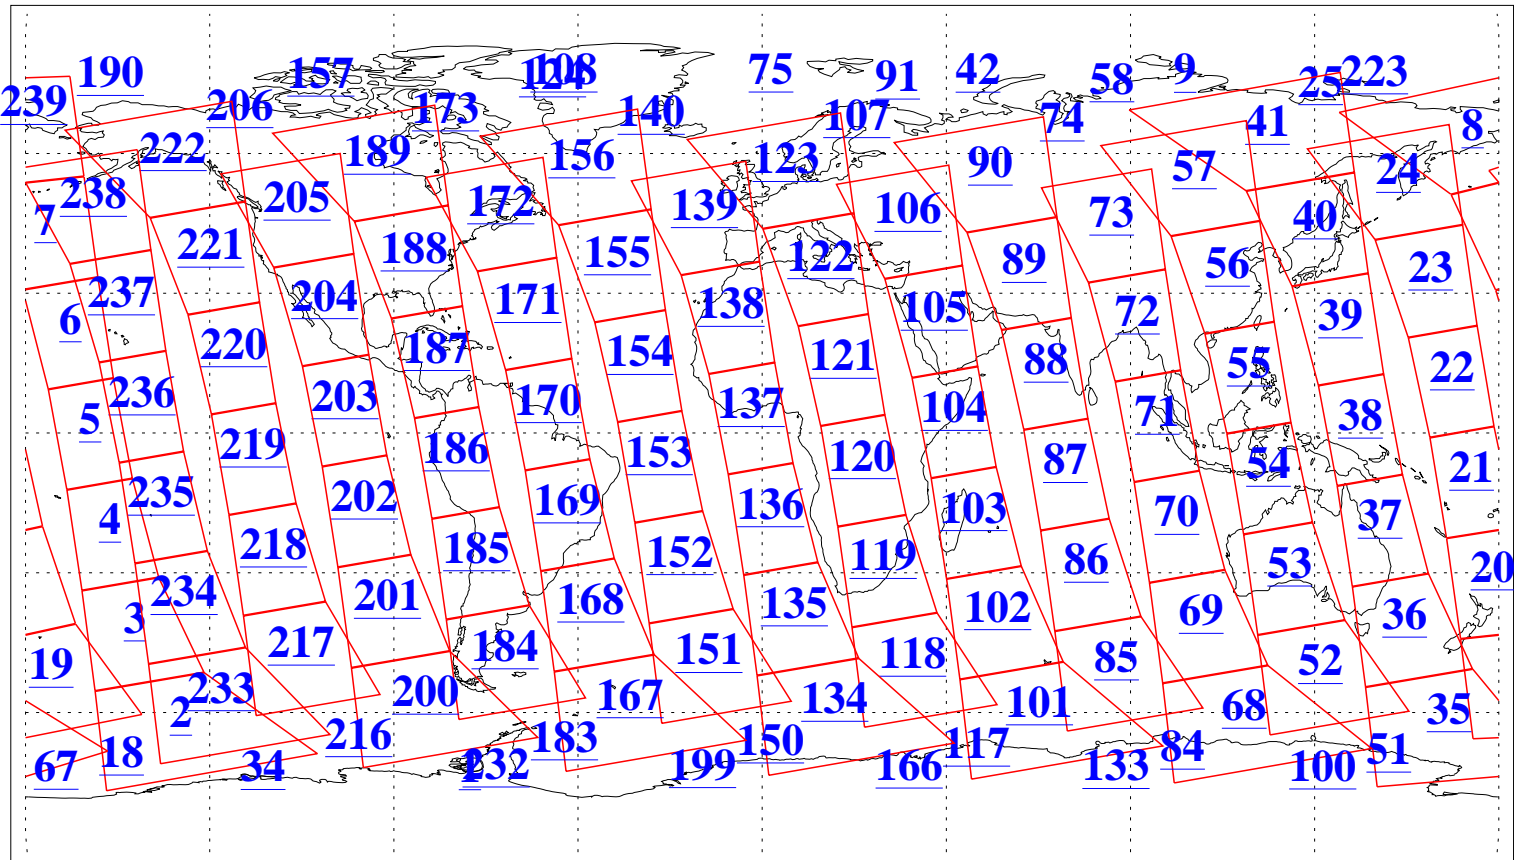

L1B Availability  
 AMSU Granules: 240  
 HSB Granules: 0  
 AIRS Granules: 240

11 Feb 2021  
 DoY 42  
 Aqua Day 6858  
 Granules: 1 to 120

Granules: 121 to 240

Legend: AMSU Available, *HSB Available*, *AIRS Available*

L1B Availability  
 AMSU Granules: 240  
 HSB Granules: 0  
 AIRS Granules: 240

11 Feb 2021  
 DoY 42  
 Aqua Day 6858

Ascending Granules

Descending Granules

Legend: AMSU Available, HSB Available, AIRS Available