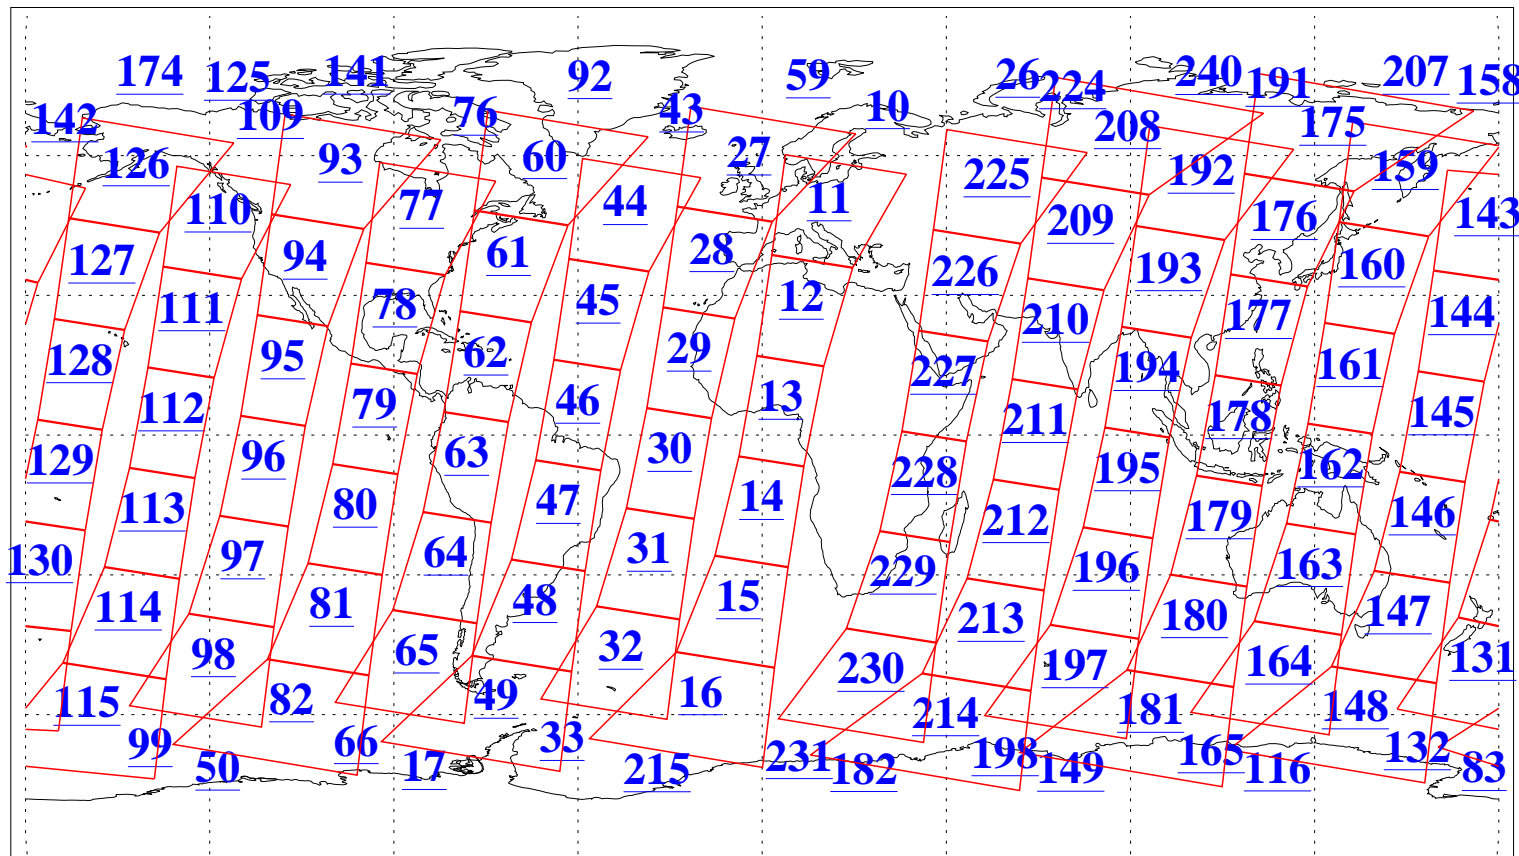

L1B Availability  
 AMSU Granules: 240  
 HSB Granules: 0  
 AIRS Granules: 240

11 Feb 2021  
 DoY 42  
 Aqua Day 6858  
 Granules: 1 to 120

Granules: 121 to 240

Legend: AMSU Available, *HSB Available*, *AIRS Available*

L1B Availability  
 AMSU Granules: 240  
 HSB Granules: 0  
 AIRS Granules: 240

11 Feb 2021  
 DoY 42  
 Aqua Day 6858

Ascending Granules

Descending Granules

Legend: AMSU Available, HSB Available, AIRS Available