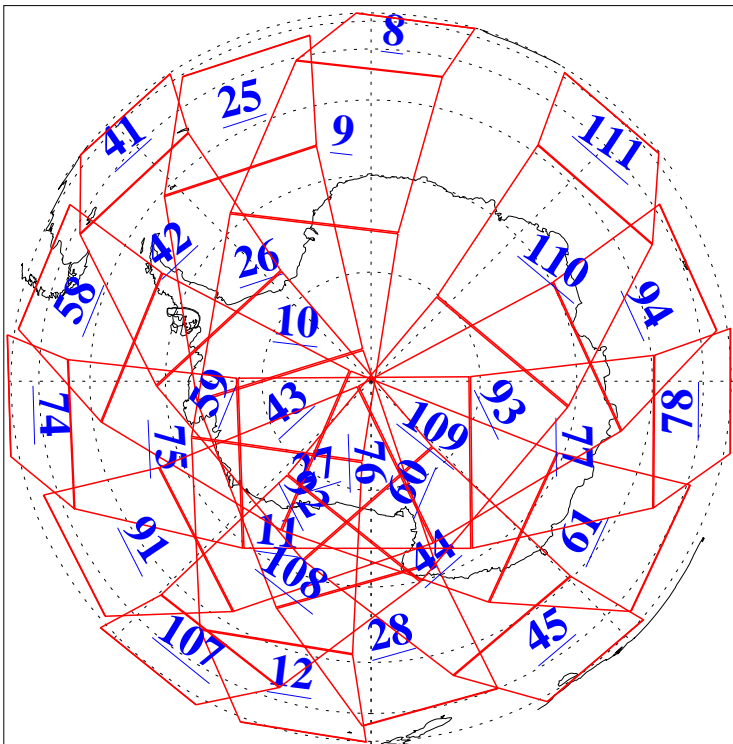

L1B Availability  
AMSU Granules: 240  
HSB Granules: 0  
AIRS Granules: 240

10 Feb 2021  
DoY 41  
Aqua Day 6857  
Granules: 1 to 120

Granules: 121 to 240

Legend: AMSU Available, *HSB Available*, *AIRS Available*

L1B Availability  
 AMSU Granules: 240  
 HSB Granules: 0  
 AIRS Granules: 240

10 Feb 2021  
 DoY 41  
 Aqua Day 6857

Ascending Granules

Descending Granules

Legend: AMSU Available, HSB Available, AIRS Available

L1B Availability  
 AMSU Granules: 240  
 HSB Granules: 0  
 AIRS Granules: 240

10 Feb 2021  
 DoY 41  
 Aqua Day 6857

Northern Hemisphere Granules

Southern Hemisphere Granules

Legend: AMSU Available, HSB Available, AIRS Available