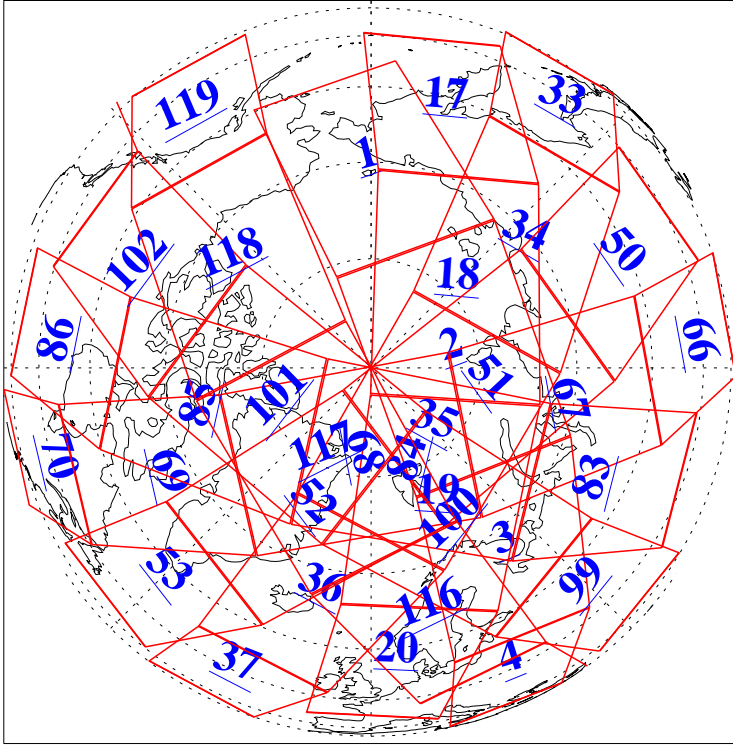

L1B Availability  
AMSU Granules: 240  
HSB Granules: 0  
AIRS Granules: 240

10 Feb 2021  
DoY 41  
Aqua Day 6857  
Granules: 1 to 120

Granules: 121 to 240

Legend: AMSU Available, *HSB Available*, *AIRS Available*

L1B Availability  
 AMSU Granules: 240  
 HSB Granules: 0  
 AIRS Granules: 240

10 Feb 2021  
 DoY 41  
 Aqua Day 6857

Ascending Granules

Descending Granules

Legend: AMSU Available, HSB Available, AIRS Available

L1B Availability  
 AMSU Granules: 240  
 HSB Granules: 0  
 AIRS Granules: 240

10 Feb 2021  
 DoY 41  
 Aqua Day 6857

Northern Hemisphere Granules

Southern Hemisphere Granules

Legend: AMSU Available, HSB Available, AIRS Available