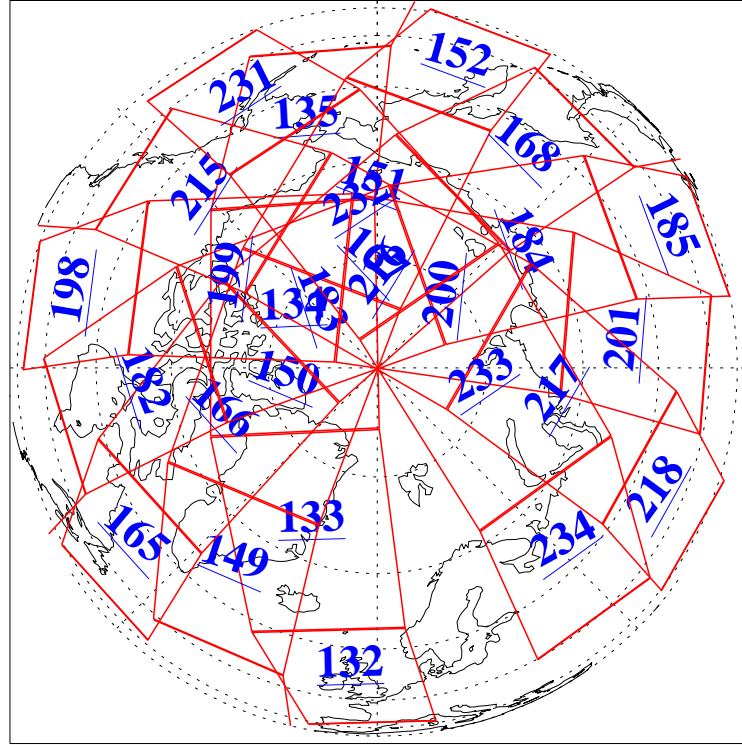

L1B Availability  
 AMSU Granules: 240  
 HSB Granules: 0  
 AIRS Granules: 240

10 Feb 2021  
 DoY 41  
 Aqua Day 6857

Ascending Granules

Descending Granules

Legend: AMSU Available, HSB Available, AIRS Available

L1B Availability  
 AMSU Granules: 240  
 HSB Granules: 0  
 AIRS Granules: 240

10 Feb 2021  
 DoY 41  
 Aqua Day 6857

Northern Hemisphere Granules

Southern Hemisphere Granules

Legend: AMSU Available, HSB Available, AIRS Available