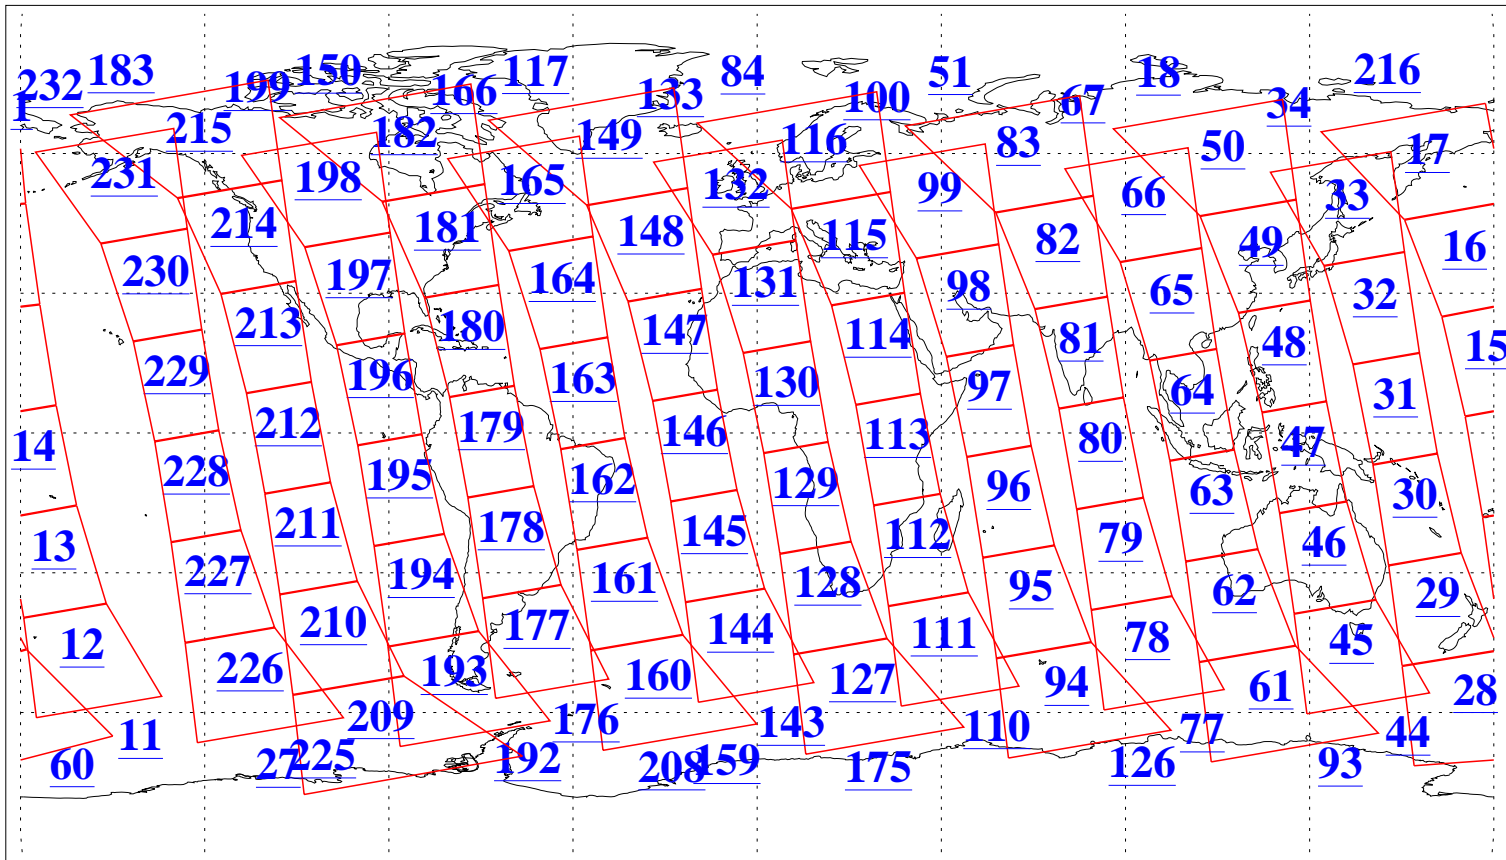

L1B Availability  
AMSU Granules: 240  
HSB Granules: 0  
AIRS Granules: 240

10 Feb 2021  
DoY 41  
Aqua Day 6857  
Granules: 1 to 120

Granules: 121 to 240

Legend: AMSU Available, *HSB Available*, *AIRS Available*

L1B Availability  
 AMSU Granules: 240  
 HSB Granules: 0  
 AIRS Granules: 240

10 Feb 2021  
 DoY 41  
 Aqua Day 6857

Ascending Granules

Descending Granules

Legend: AMSU Available, HSB Available, AIRS Available

L1B Availability  
 AMSU Granules: 240  
 HSB Granules: 0  
 AIRS Granules: 240

10 Feb 2021  
 DoY 41  
 Aqua Day 6857

Northern Hemisphere Granules

Southern Hemisphere Granules

Legend: AMSU Available, HSB Available, AIRS Available