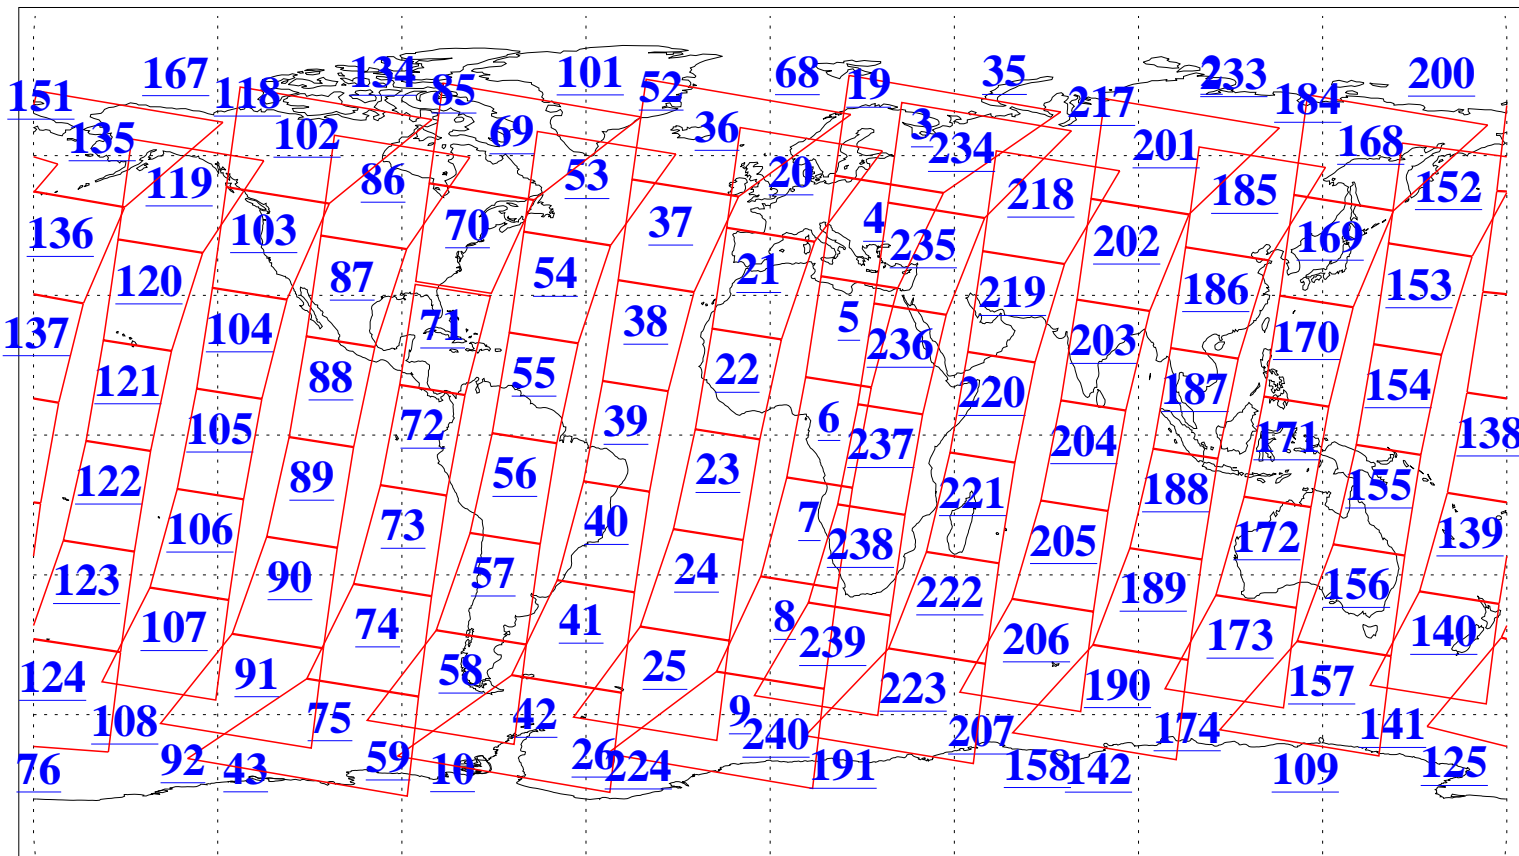

L1B Availability  
AMSU Granules: 240  
HSB Granules: 0  
AIRS Granules: 240

10 Feb 2021  
DoY 41  
Aqua Day 6857  
Granules: 1 to 120

Granules: 121 to 240

Legend: AMSU Available, *HSB Available*, *AIRS Available*

L1B Availability  
 AMSU Granules: 240  
 HSB Granules: 0  
 AIRS Granules: 240

10 Feb 2021  
 DoY 41  
 Aqua Day 6857

Ascending Granules

Descending Granules

Legend: AMSU Available, HSB Available, AIRS Available

L1B Availability  
 AMSU Granules: 240  
 HSB Granules: 0  
 AIRS Granules: 240

10 Feb 2021  
 DoY 41  
 Aqua Day 6857

Northern Hemisphere Granules

Southern Hemisphere Granules

Legend: AMSU Available, HSB Available, AIRS Available