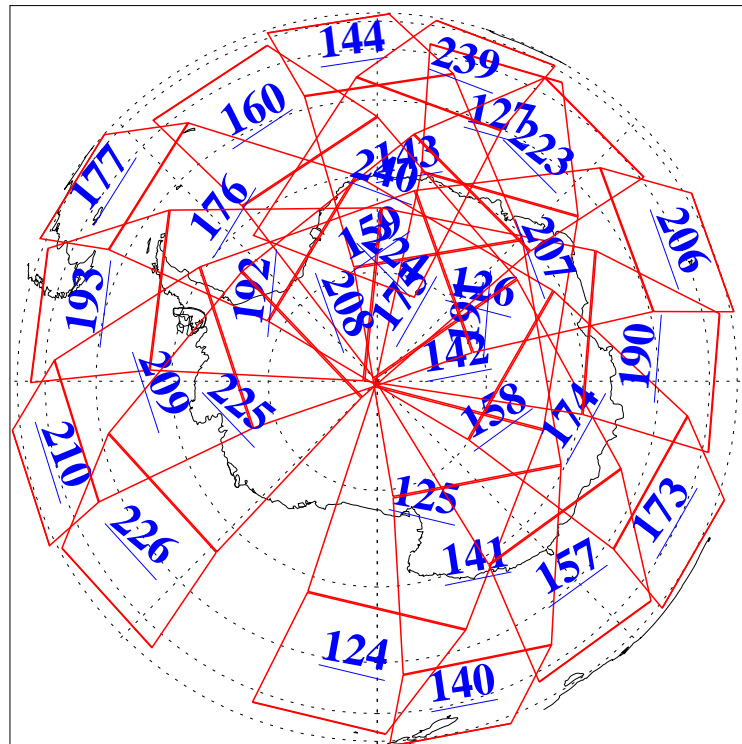

L1B Availability  
AMSU Granules: 240  
HSB Granules: 0  
AIRS Granules: 240

10 Feb 2021  
DoY 41  
Aqua Day 6857  
Granules: 1 to 120

Granules: 121 to 240

Legend: AMSU Available, *HSB Available*, *AIRS Available*

L1B Availability  
 AMSU Granules: 240  
 HSB Granules: 0  
 AIRS Granules: 240

10 Feb 2021  
 DoY 41  
 Aqua Day 6857

Ascending Granules

Descending Granules

Legend: AMSU Available, HSB Available, AIRS Available

L1B Availability  
 AMSU Granules: 240  
 HSB Granules: 0  
 AIRS Granules: 240

10 Feb 2021  
 DoY 41  
 Aqua Day 6857

Northern Hemisphere Granules

Southern Hemisphere Granules

Legend: AMSU Available, HSB Available, AIRS Available