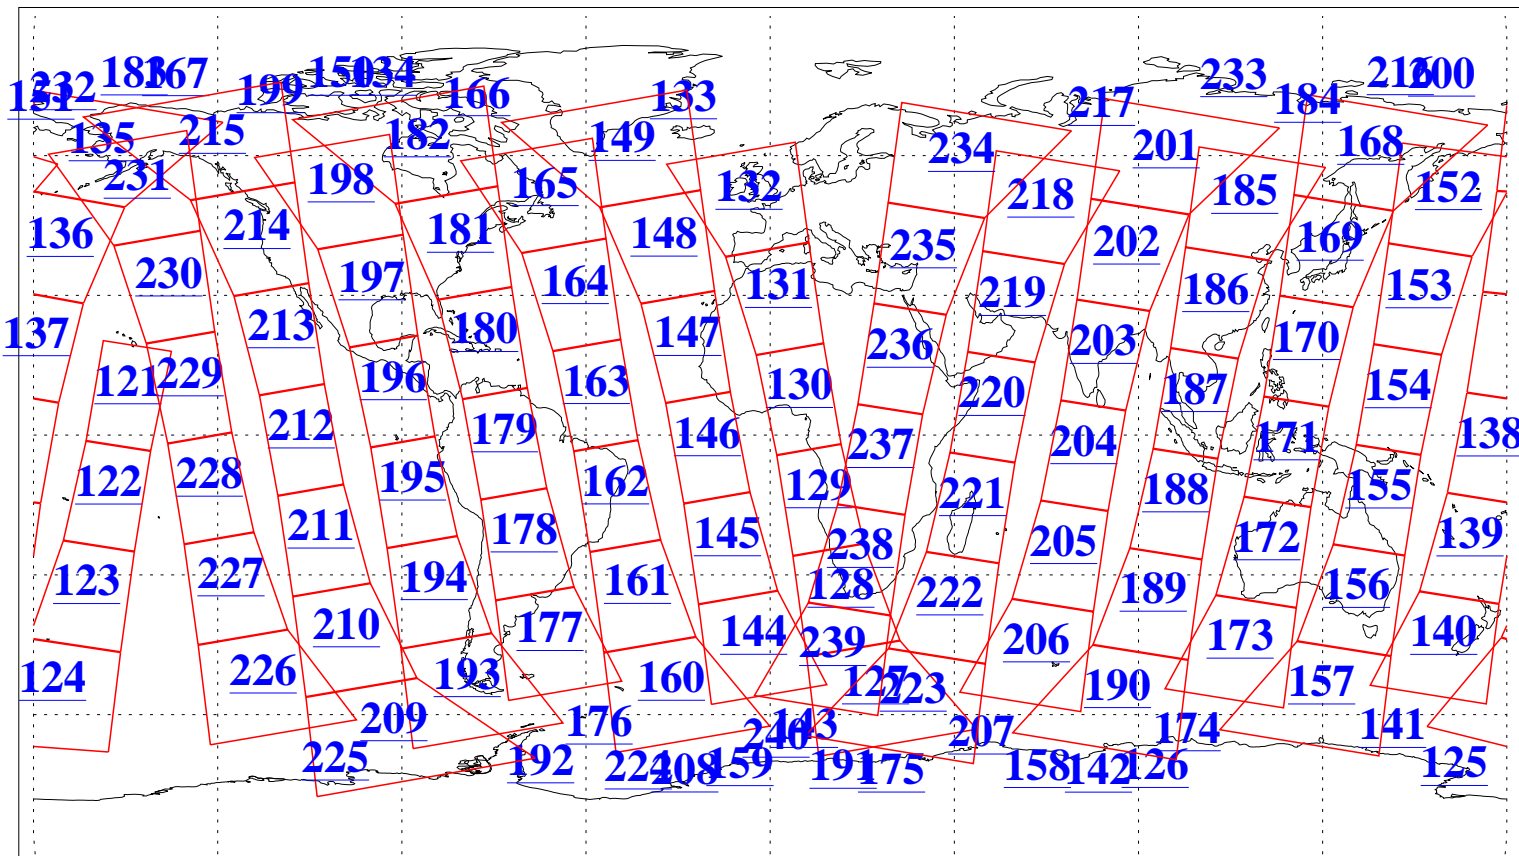

L1B Availability  
AMSU Granules: 240  
HSB Granules: 0  
AIRS Granules: 240

10 Feb 2021  
DoY 41  
Aqua Day 6857  
Granules: 1 to 120

Granules: 121 to 240

Legend: AMSU Available, *HSB Available*, *AIRS Available*

L1B Availability  
 AMSU Granules: 240  
 HSB Granules: 0  
 AIRS Granules: 240

10 Feb 2021  
 DoY 41  
 Aqua Day 6857

Ascending Granules

Descending Granules

Legend: AMSU Available, HSB Available, AIRS Available

L1B Availability  
 AMSU Granules: 240  
 HSB Granules: 0  
 AIRS Granules: 240

10 Feb 2021  
 DoY 41  
 Aqua Day 6857

Northern Hemisphere Granules

Southern Hemisphere Granules

Legend: AMSU Available, HSB Available, AIRS Available