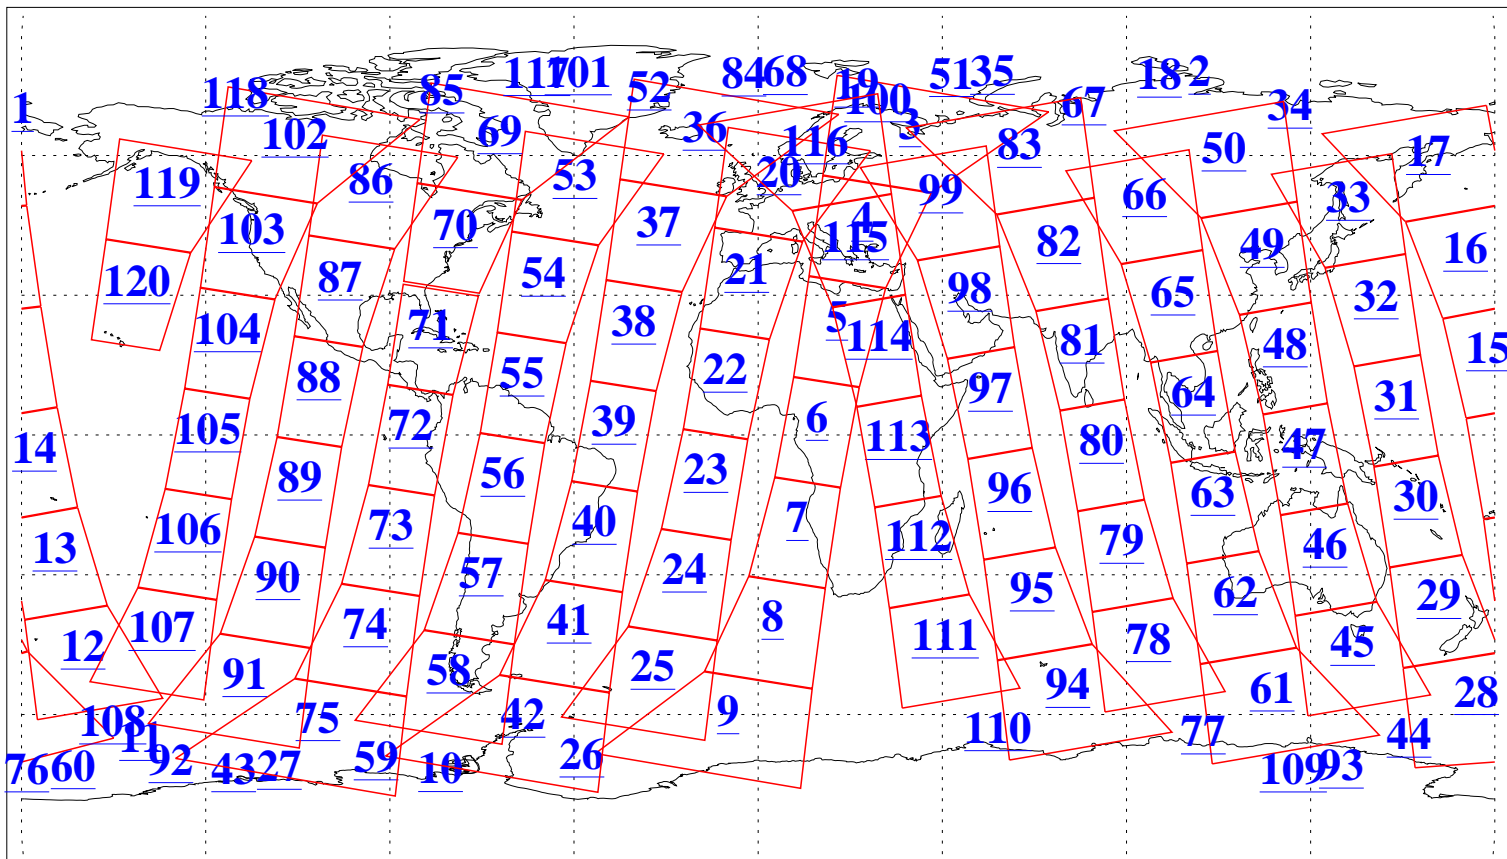

L1B Availability  
AMSU Granules: 240  
HSB Granules: 0  
AIRS Granules: 240

10 Feb 2021  
DoY 41  
Aqua Day 6857  
Granules: 1 to 120

Granules: 121 to 240

Legend: AMSU Available, *HSB Available*, *AIRS Available*

L1B Availability  
 AMSU Granules: 240  
 HSB Granules: 0  
 AIRS Granules: 240

10 Feb 2021  
 DoY 41  
 Aqua Day 6857

Ascending Granules

Descending Granules

Legend: AMSU Available, HSB Available, AIRS Available

L1B Availability  
 AMSU Granules: 240  
 HSB Granules: 0  
 AIRS Granules: 240

10 Feb 2021  
 DoY 41  
 Aqua Day 6857

Northern Hemisphere Granules

Southern Hemisphere Granules

Legend: AMSU Available, HSB Available, AIRS Available