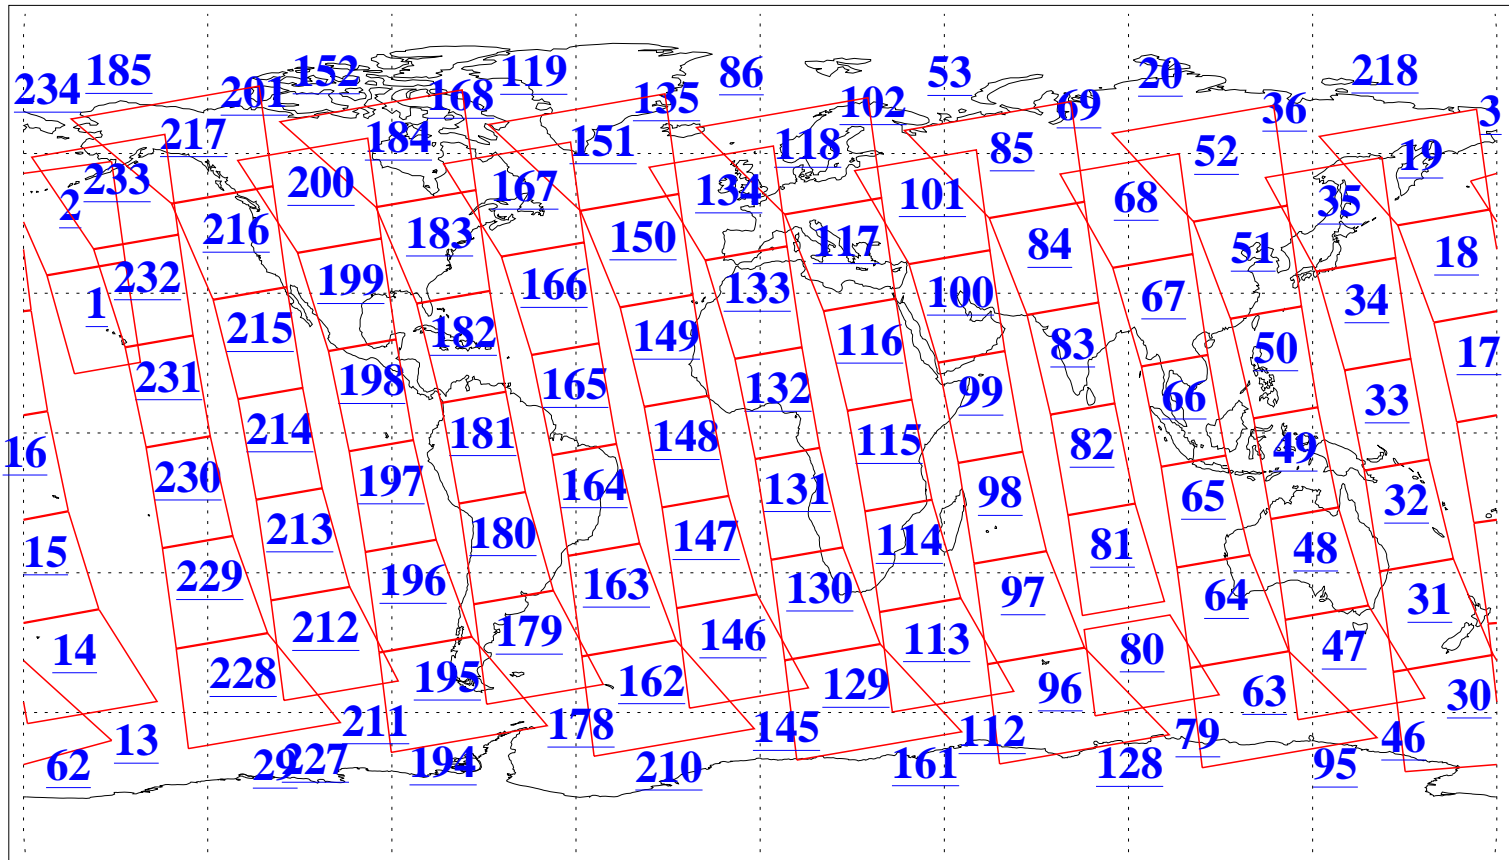

L1B Availability  
AMSU Granules: 240  
HSB Granules: 0  
AIRS Granules: 240

8 Feb 2021  
DoY 39  
Aqua Day 6855  
Granules: 1 to 120

Granules: 121 to 240

Legend: AMSU Available, *HSB Available*, *AIRS Available*

L1B Availability  
AMSU Granules: 240  
HSB Granules: 0  
AIRS Granules: 240

8 Feb 2021  
DoY 39  
Aqua Day 6855

Ascending Granules

Descending Granules

Legend: AMSU Available, *HSB Available*, AIRS Available

L1B Availability  
 AMSU Granules: 240  
 HSB Granules: 0  
 AIRS Granules: 240

8 Feb 2021  
 DoY 39  
 Aqua Day 6855

Northern Hemisphere Granules

Southern Hemisphere Granules

Legend: AMSU Available, HSB Available, AIRS Available