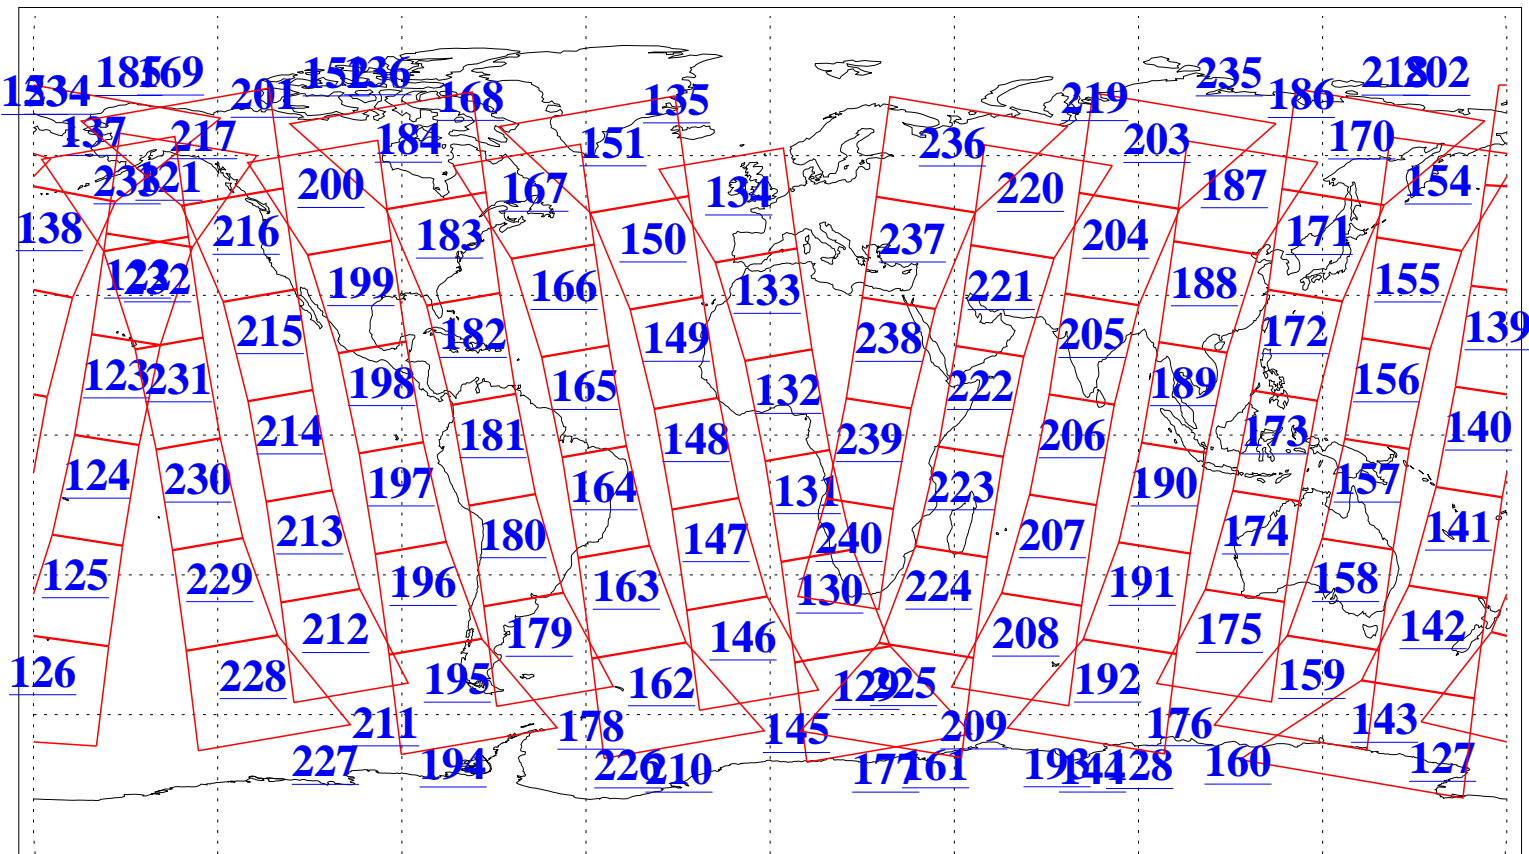

L1B Availability  
AMSU Granules: 240  
HSB Granules: 0  
AIRS Granules: 240

8 Feb 2021  
DoY 39  
Aqua Day 6855  
Granules: 1 to 120

Granules: 121 to 240

Legend: AMSU Available, *HSB Available*, *AIRS Available*

L1B Availability  
AMSU Granules: 240  
HSB Granules: 0  
AIRS Granules: 240

8 Feb 2021  
DoY 39  
Aqua Day 6855

Ascending Granules

Descending Granules

Legend: AMSU Available, *HSB Available*, AIRS Available

L1B Availability  
 AMSU Granules: 240  
 HSB Granules: 0  
 AIRS Granules: 240

8 Feb 2021  
 DoY 39  
 Aqua Day 6855

Northern Hemisphere Granules

Southern Hemisphere Granules

Legend: AMSU Available, HSB Available, AIRS Available