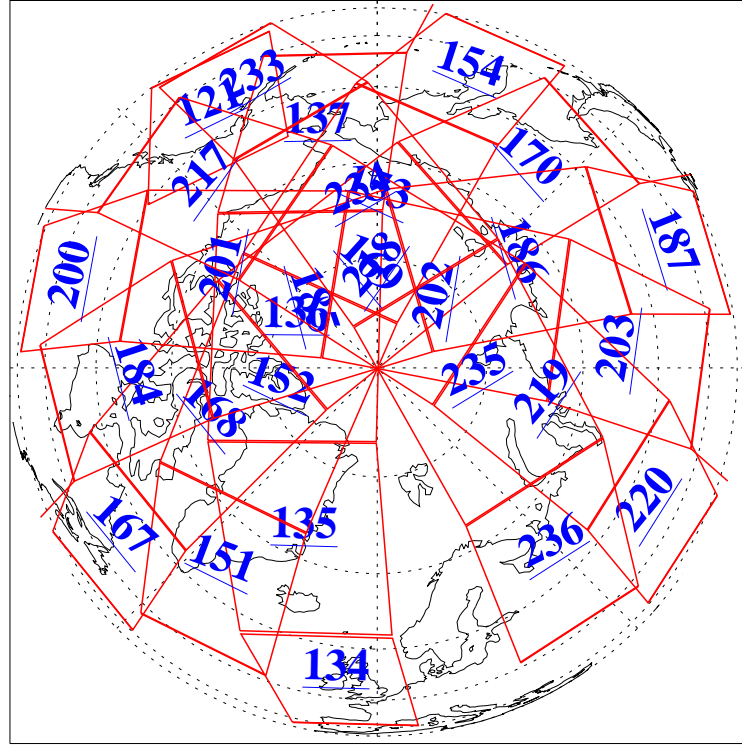

L1B Availability  
AMSU Granules: 240  
HSB Granules: 0  
AIRS Granules: 240

8 Feb 2021  
DoY 39  
Aqua Day 6855

Ascending Granules

Descending Granules

Legend: AMSU Available, *HSB Available*, AIRS Available

L1B Availability  
 AMSU Granules: 240  
 HSB Granules: 0  
 AIRS Granules: 240

8 Feb 2021  
 DoY 39  
 Aqua Day 6855

Northern Hemisphere Granules

Southern Hemisphere Granules

Legend: AMSU Available, HSB Available, AIRS Available