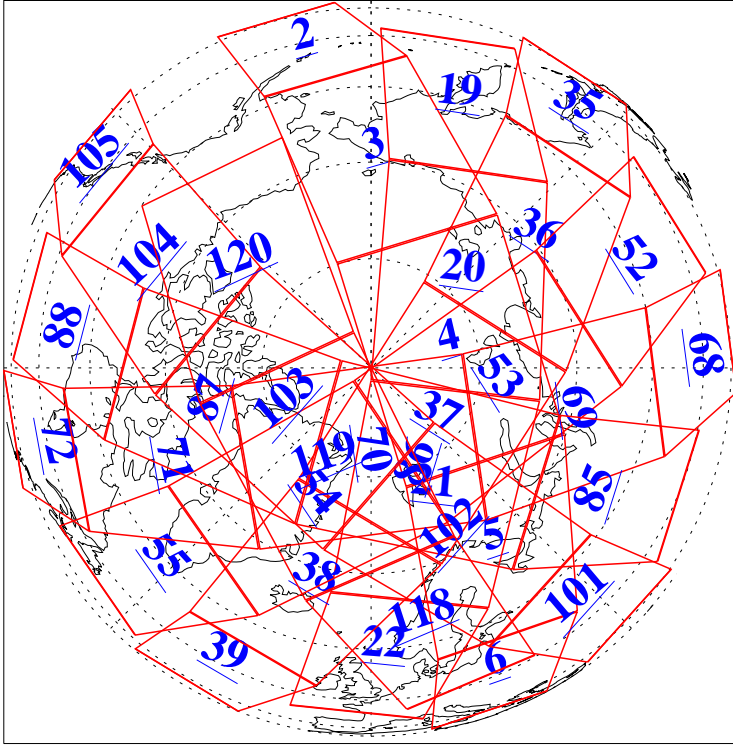

L1B Availability  
AMSU Granules: 240  
HSB Granules: 0  
AIRS Granules: 240

8 Feb 2021  
DoY 39  
Aqua Day 6855  
Granules: 1 to 120

Granules: 121 to 240

Legend: AMSU Available, *HSB Available*, *AIRS Available*

L1B Availability  
AMSU Granules: 240  
HSB Granules: 0  
AIRS Granules: 240

8 Feb 2021  
DoY 39  
Aqua Day 6855

Ascending Granules

Descending Granules

Legend: AMSU Available, *HSB Available*, AIRS Available

L1B Availability  
 AMSU Granules: 240  
 HSB Granules: 0  
 AIRS Granules: 240

8 Feb 2021  
 DoY 39  
 Aqua Day 6855

Northern Hemisphere Granules

Southern Hemisphere Granules

Legend: AMSU Available, HSB Available, AIRS Available