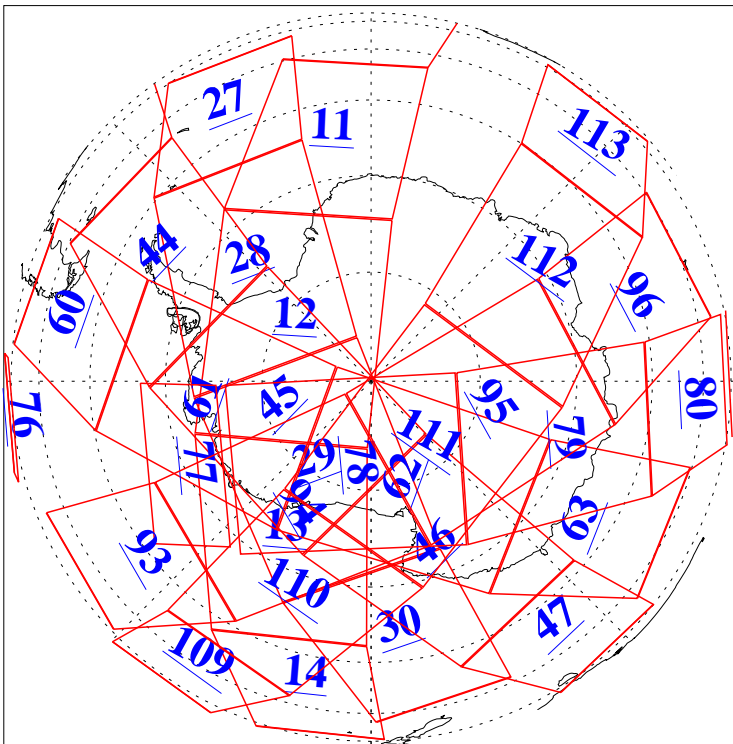

L1B Availability  
AMSU Granules: 240  
HSB Granules: 0  
AIRS Granules: 240

8 Feb 2021  
DoY 39  
Aqua Day 6855  
Granules: 1 to 120

Granules: 121 to 240

Legend: AMSU Available, *HSB Available*, *AIRS Available*

L1B Availability  
AMSU Granules: 240  
HSB Granules: 0  
AIRS Granules: 240

8 Feb 2021  
DoY 39  
Aqua Day 6855

Ascending Granules

Descending Granules

Legend: AMSU Available, *HSB Available*, AIRS Available

L1B Availability  
 AMSU Granules: 240  
 HSB Granules: 0  
 AIRS Granules: 240

8 Feb 2021  
 DoY 39  
 Aqua Day 6855

Northern Hemisphere Granules

Southern Hemisphere Granules

Legend: AMSU Available, HSB Available, AIRS Available