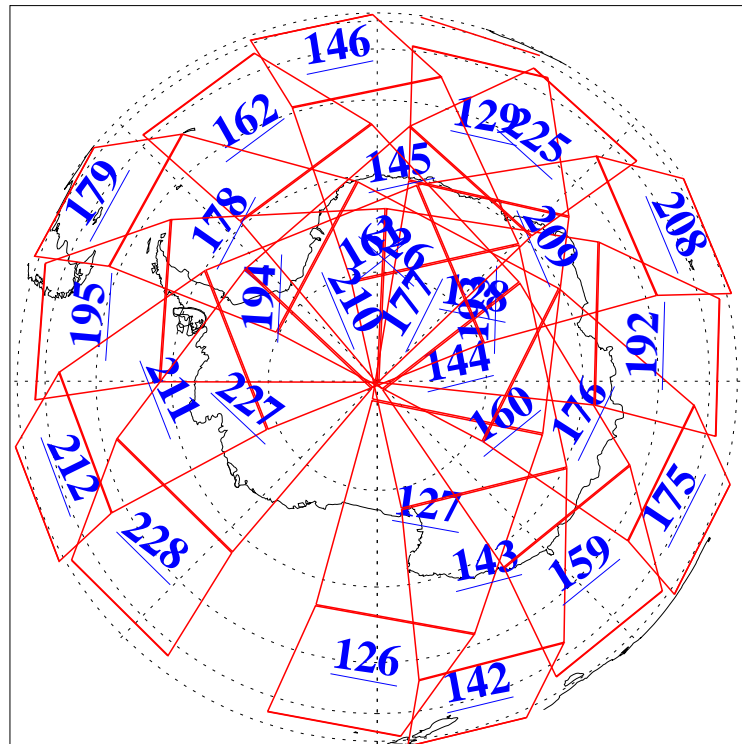

L1B Availability  
AMSU Granules: 240  
HSB Granules: 0  
AIRS Granules: 240

8 Feb 2021  
DoY 39  
Aqua Day 6855  
Granules: 1 to 120

Granules: 121 to 240

Legend: AMSU Available, *HSB Available*, *AIRS Available*

L1B Availability  
AMSU Granules: 240  
HSB Granules: 0  
AIRS Granules: 240

8 Feb 2021  
DoY 39  
Aqua Day 6855

Ascending Granules

Descending Granules

Legend: AMSU Available, *HSB Available*, AIRS Available

L1B Availability  
 AMSU Granules: 240  
 HSB Granules: 0  
 AIRS Granules: 240

8 Feb 2021  
 DoY 39  
 Aqua Day 6855

Northern Hemisphere Granules

Southern Hemisphere Granules

Legend: AMSU Available, HSB Available, AIRS Available