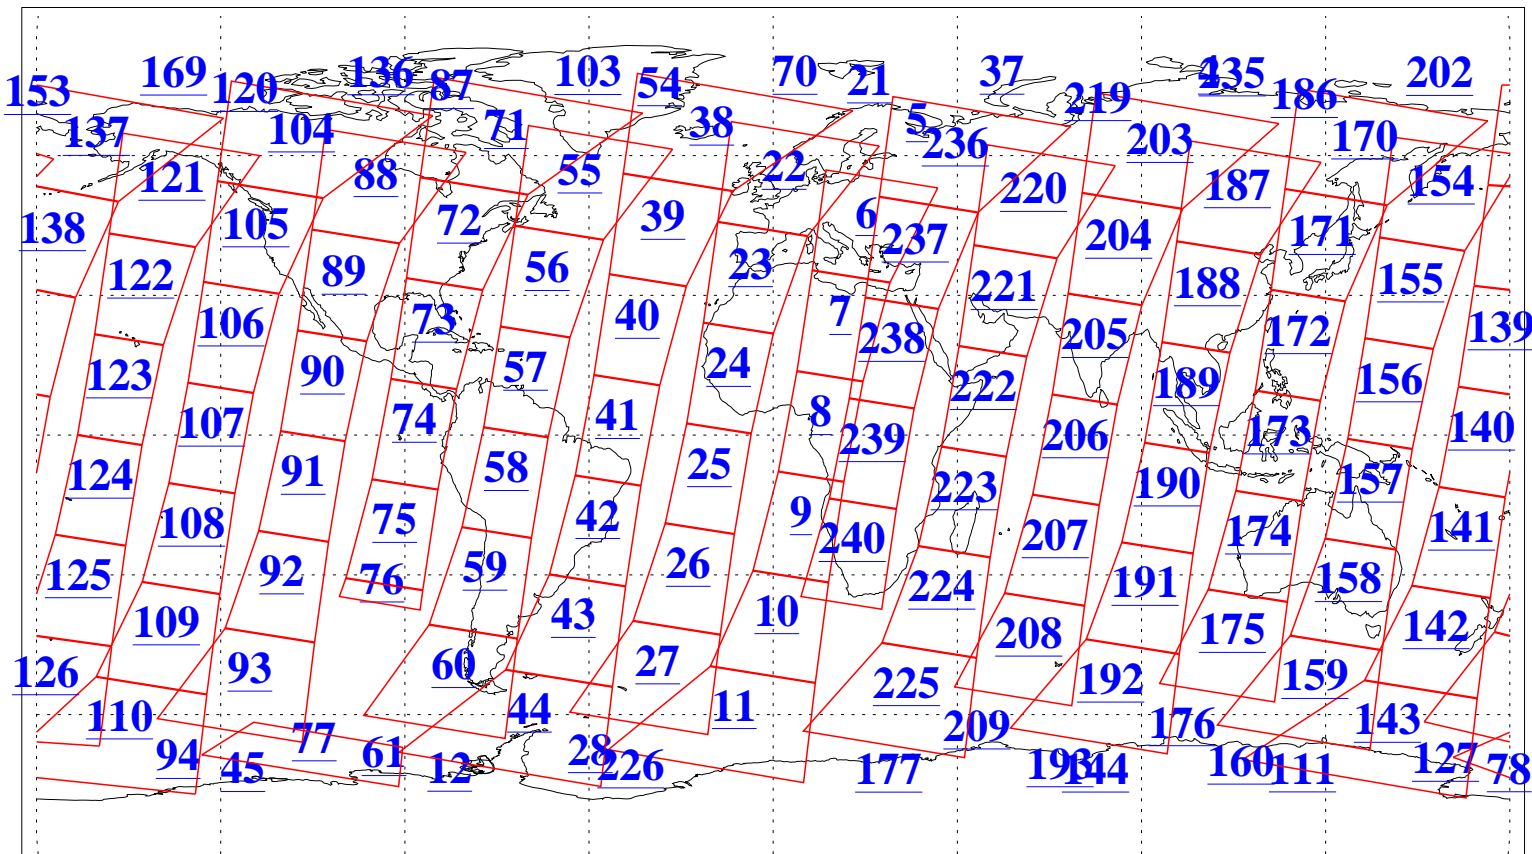

L1B Availability  
AMSU Granules: 240  
HSB Granules: 0  
AIRS Granules: 240

8 Feb 2021  
DoY 39  
Aqua Day 6855  
Granules: 1 to 120

Granules: 121 to 240

Legend: AMSU Available, *HSB Available*, *AIRS Available*

L1B Availability  
AMSU Granules: 240  
HSB Granules: 0  
AIRS Granules: 240

8 Feb 2021  
DoY 39  
Aqua Day 6855

Ascending Granules

Descending Granules

Legend: AMSU Available, *HSB Available*, AIRS Available

L1B Availability  
 AMSU Granules: 240  
 HSB Granules: 0  
 AIRS Granules: 240

8 Feb 2021  
 DoY 39  
 Aqua Day 6855

Northern Hemisphere Granules

Southern Hemisphere Granules

Legend: AMSU Available, HSB Available, AIRS Available