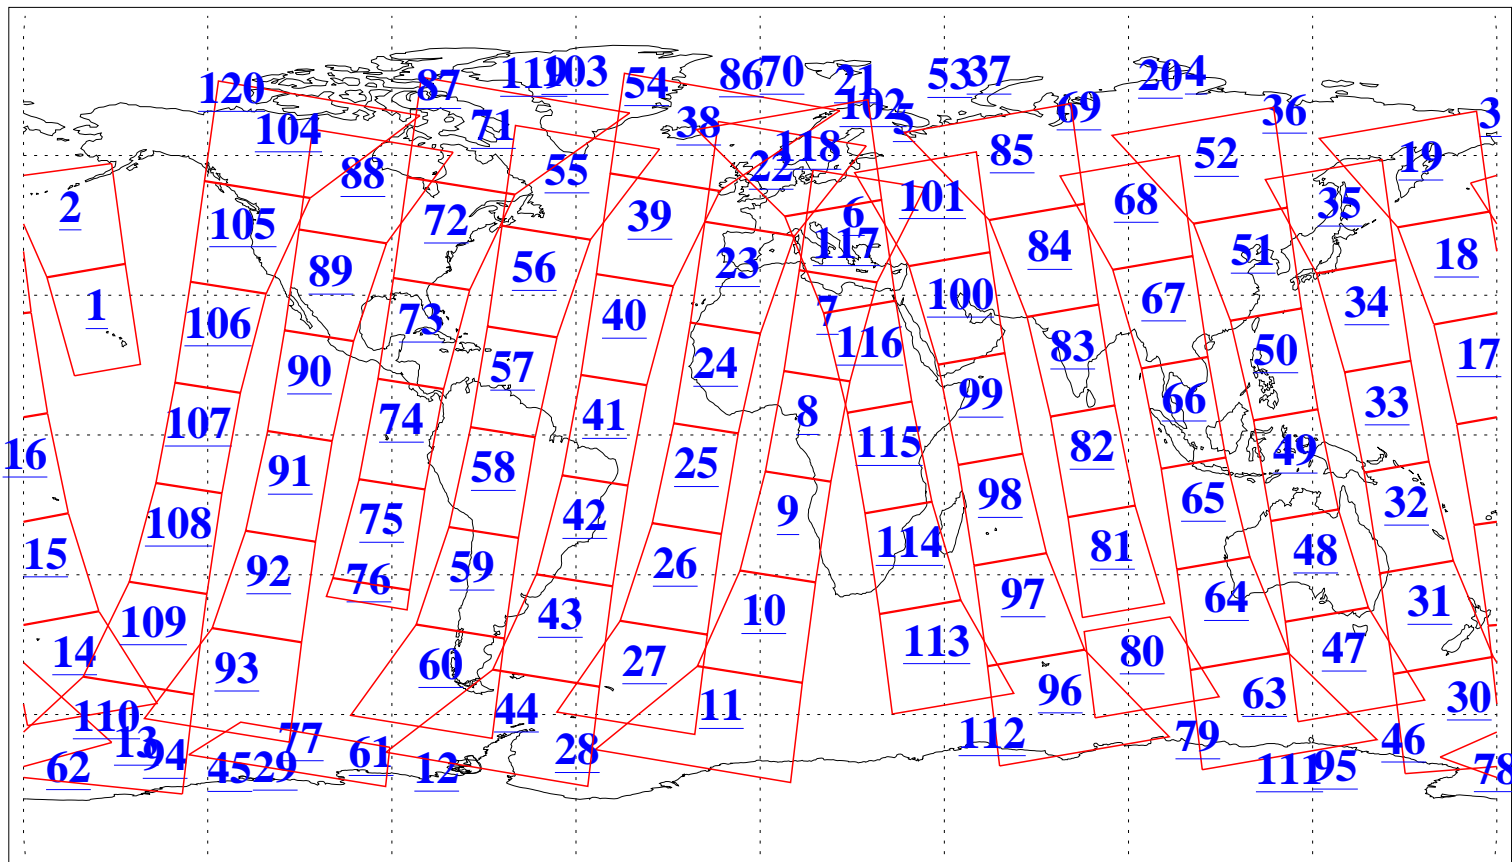

L1B Availability  
AMSU Granules: 240  
HSB Granules: 0  
AIRS Granules: 240

8 Feb 2021  
DoY 39  
Aqua Day 6855  
Granules: 1 to 120

Granules: 121 to 240

Legend: AMSU Available, *HSB Available*, *AIRS Available*

L1B Availability  
AMSU Granules: 240  
HSB Granules: 0  
AIRS Granules: 240

8 Feb 2021  
DoY 39  
Aqua Day 6855

Ascending Granules

Descending Granules

Legend: AMSU Available, *HSB Available*, AIRS Available

L1B Availability  
 AMSU Granules: 240  
 HSB Granules: 0  
 AIRS Granules: 240

8 Feb 2021  
 DoY 39  
 Aqua Day 6855

Northern Hemisphere Granules

Southern Hemisphere Granules

Legend: AMSU Available, HSB Available, AIRS Available