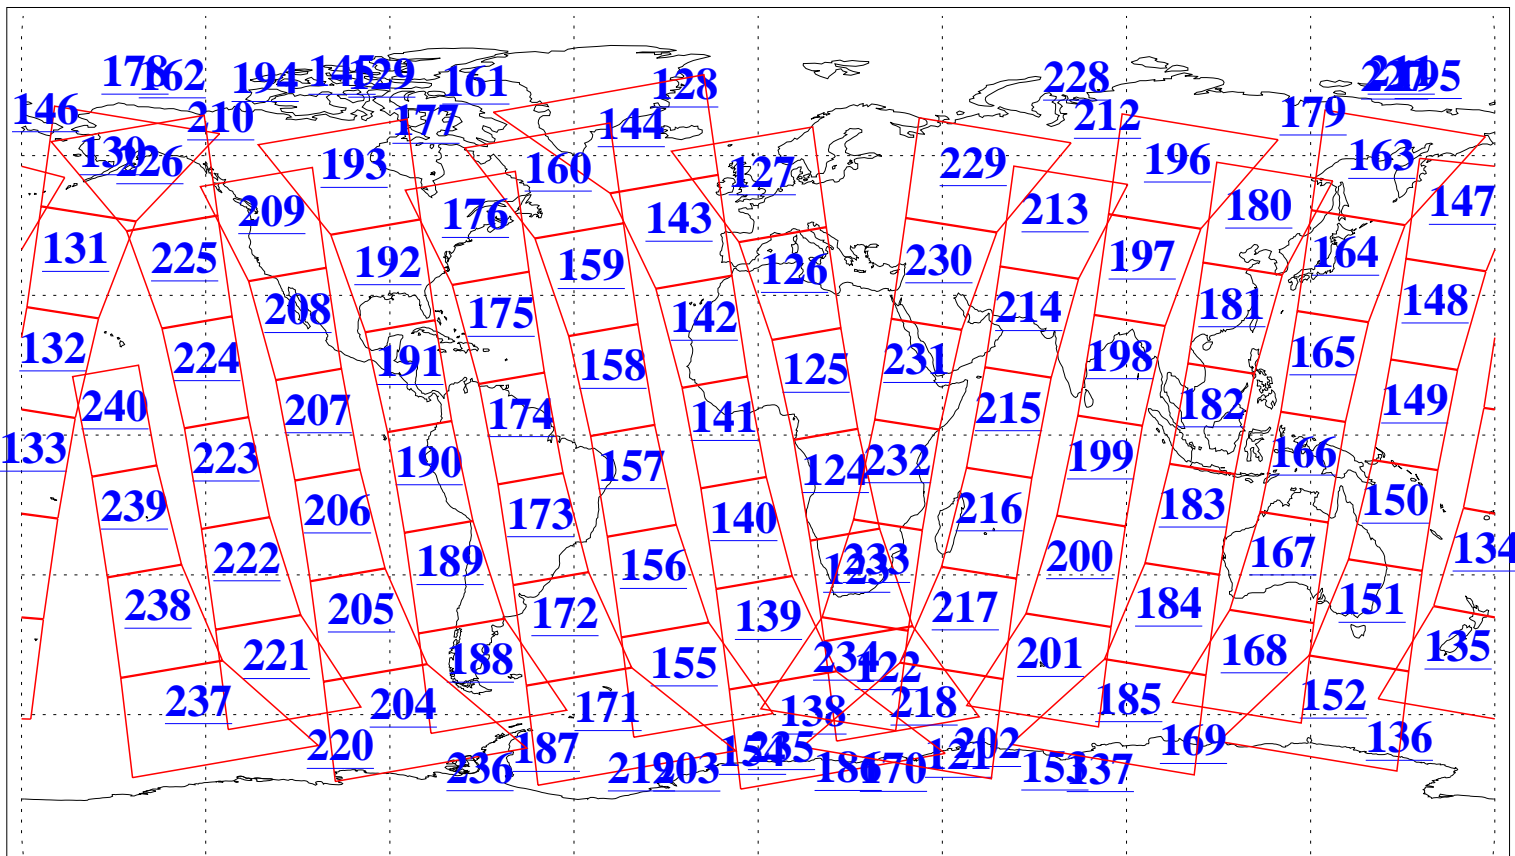

L1B Availability
 AMSU Granules: 240
 HSB Granules: 0
 AIRS Granules: 240

7 Feb 2021
 DoY 38
 Aqua Day 6854
 Granules: 1 to 120

Granules: 121 to 240

Legend: AMSU Available, *HSB Available*, AIRS Available

L1B Availability
 AMSU Granules: 240
 HSB Granules: 0
 AIRS Granules: 240

7 Feb 2021
 DoY 38
 Aqua Day 6854

Ascending Granules

Descending Granules

Legend: AMSU Available, *HSB Available*, *AIRS Available*

L1B Availability
 AMSU Granules: 240
 HSB Granules: 0
 AIRS Granules: 240

7 Feb 2021
 DoY 38
 Aqua Day 6854

Northern Hemisphere Granules

Southern Hemisphere Granules

Legend: AMSU Available, HSB Available, **AIRS Available**