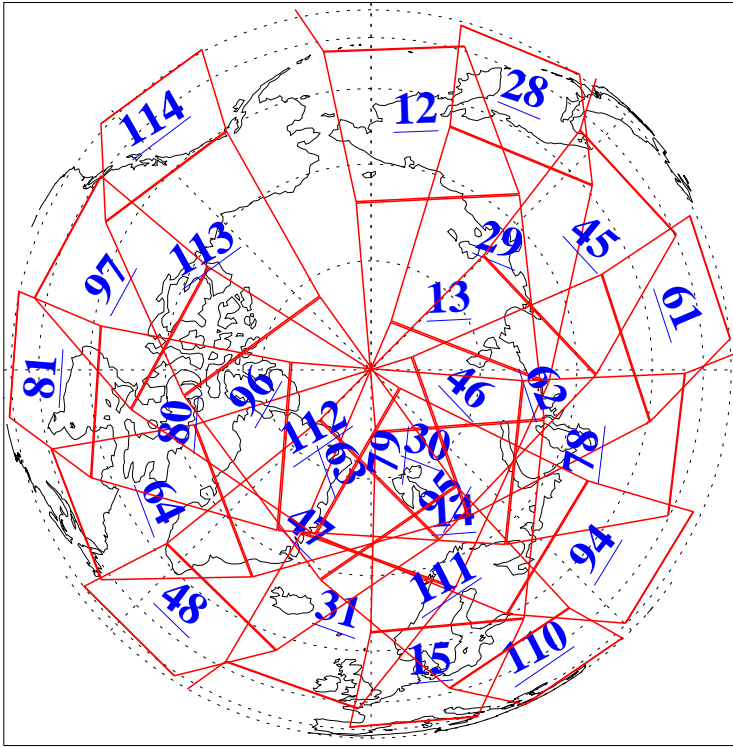

L1B Availability
 AMSU Granules: 240
 HSB Granules: 0
 AIRS Granules: 240

7 Feb 2021
 DoY 38
 Aqua Day 6854
 Granules: 1 to 120

Granules: 121 to 240

Legend: AMSU Available, *HSB Available*, AIRS Available

L1B Availability
 AMSU Granules: 240
 HSB Granules: 0
 AIRS Granules: 240

7 Feb 2021
 DoY 38
 Aqua Day 6854

Ascending Granules

Descending Granules

Legend: AMSU Available, *HSB Available*, *AIRS Available*

L1B Availability
 AMSU Granules: 240
 HSB Granules: 0
 AIRS Granules: 240

7 Feb 2021
 DoY 38
 Aqua Day 6854

Northern Hemisphere Granules

Southern Hemisphere Granules

Legend: AMSU Available, HSB Available, **AIRS Available**