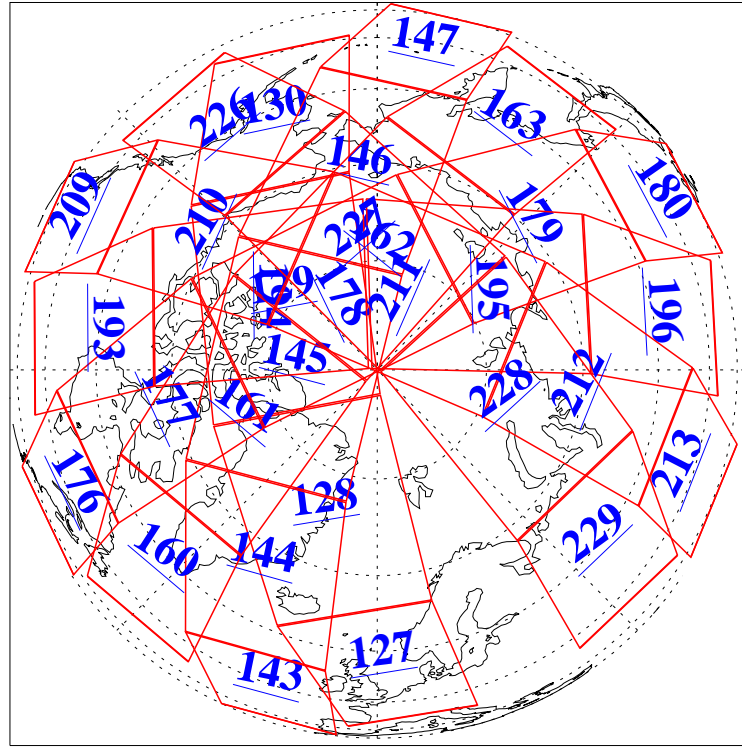

L1B Availability
 AMSU Granules: 240
 HSB Granules: 0
 AIRS Granules: 240

7 Feb 2021
 DoY 38
 Aqua Day 6854

Ascending Granules

Descending Granules

Legend: AMSU Available, *HSB Available*, *AIRS Available*

L1B Availability
 AMSU Granules: 240
 HSB Granules: 0
 AIRS Granules: 240

7 Feb 2021
 DoY 38
 Aqua Day 6854

Northern Hemisphere Granules

Southern Hemisphere Granules

Legend: AMSU Available, HSB Available, **AIRS Available**