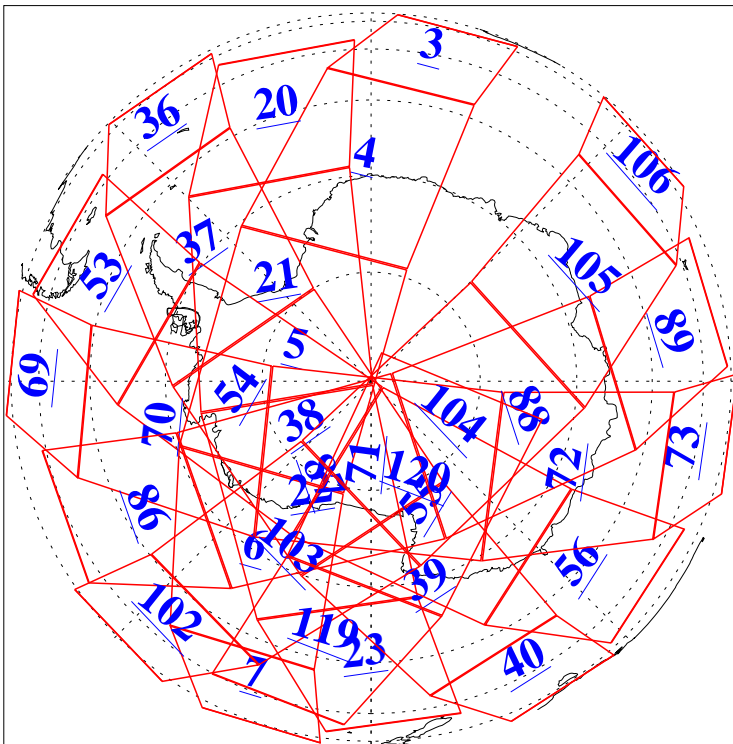

L1B Availability
 AMSU Granules: 240
 HSB Granules: 0
 AIRS Granules: 240

7 Feb 2021
 DoY 38
 Aqua Day 6854
 Granules: 1 to 120

Granules: 121 to 240

Legend: AMSU Available, *HSB Available*, AIRS Available

L1B Availability
 AMSU Granules: 240
 HSB Granules: 0
 AIRS Granules: 240

7 Feb 2021
 DoY 38
 Aqua Day 6854

Ascending Granules

Descending Granules

Legend: AMSU Available, *HSB Available*, *AIRS Available*

L1B Availability
 AMSU Granules: 240
 HSB Granules: 0
 AIRS Granules: 240

7 Feb 2021
 DoY 38
 Aqua Day 6854

Northern Hemisphere Granules

Southern Hemisphere Granules

Legend: AMSU Available, HSB Available, **AIRS Available**