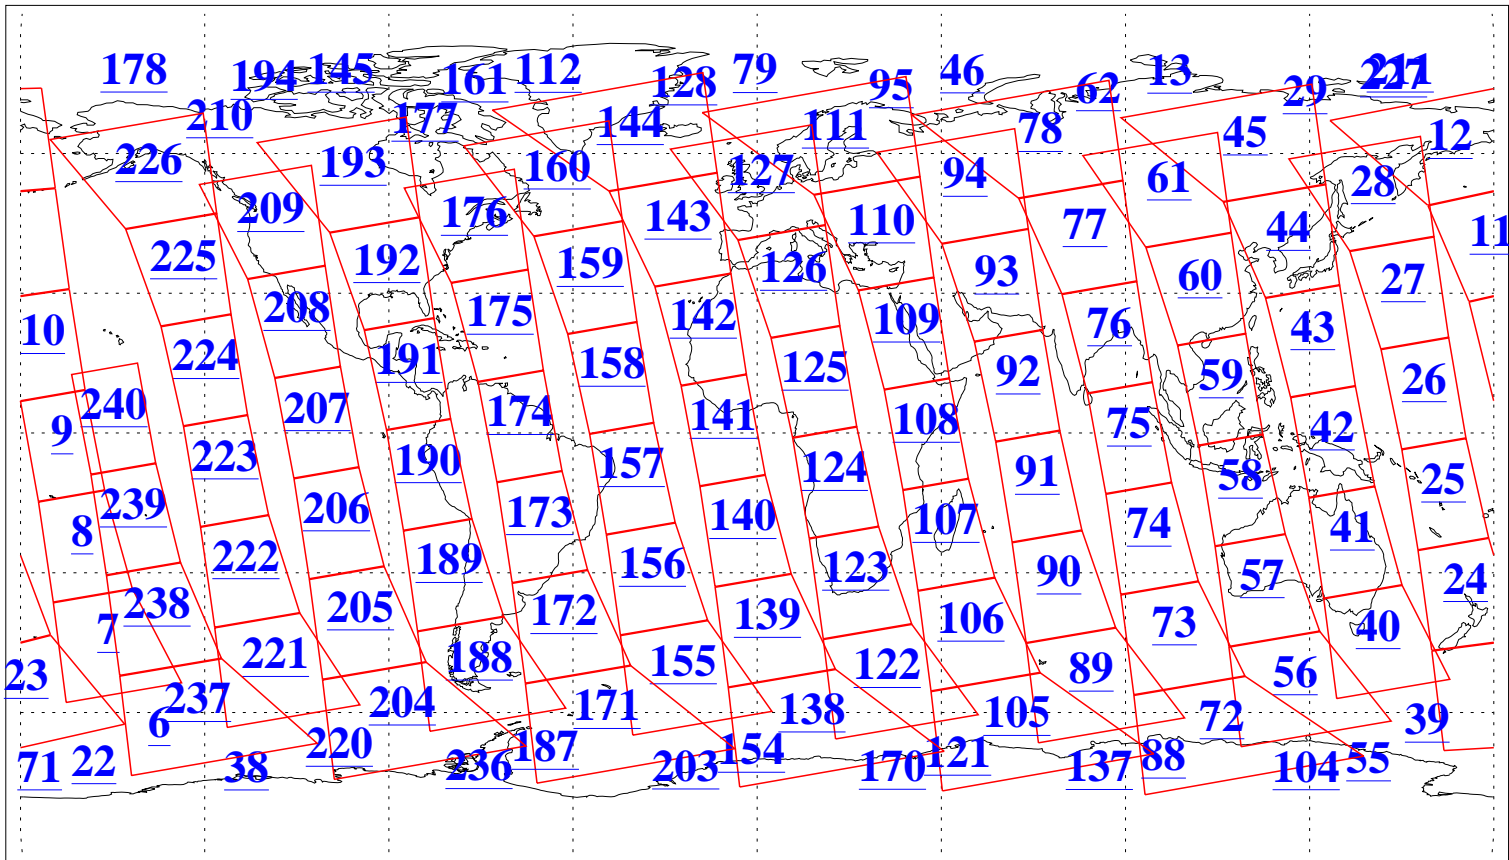

L1B Availability
 AMSU Granules: 240
 HSB Granules: 0
 AIRS Granules: 240

7 Feb 2021
 DoY 38
 Aqua Day 6854
 Granules: 1 to 120

Granules: 121 to 240

Legend: AMSU Available, *HSB Available*, AIRS Available

L1B Availability
 AMSU Granules: 240
 HSB Granules: 0
 AIRS Granules: 240

7 Feb 2021
 DoY 38
 Aqua Day 6854

Ascending Granules

Descending Granules

Legend: AMSU Available, *HSB Available*, *AIRS Available*

L1B Availability
 AMSU Granules: 240
 HSB Granules: 0
 AIRS Granules: 240

7 Feb 2021
 DoY 38
 Aqua Day 6854

Northern Hemisphere Granules

Southern Hemisphere Granules

Legend: AMSU Available, HSB Available, **AIRS Available**