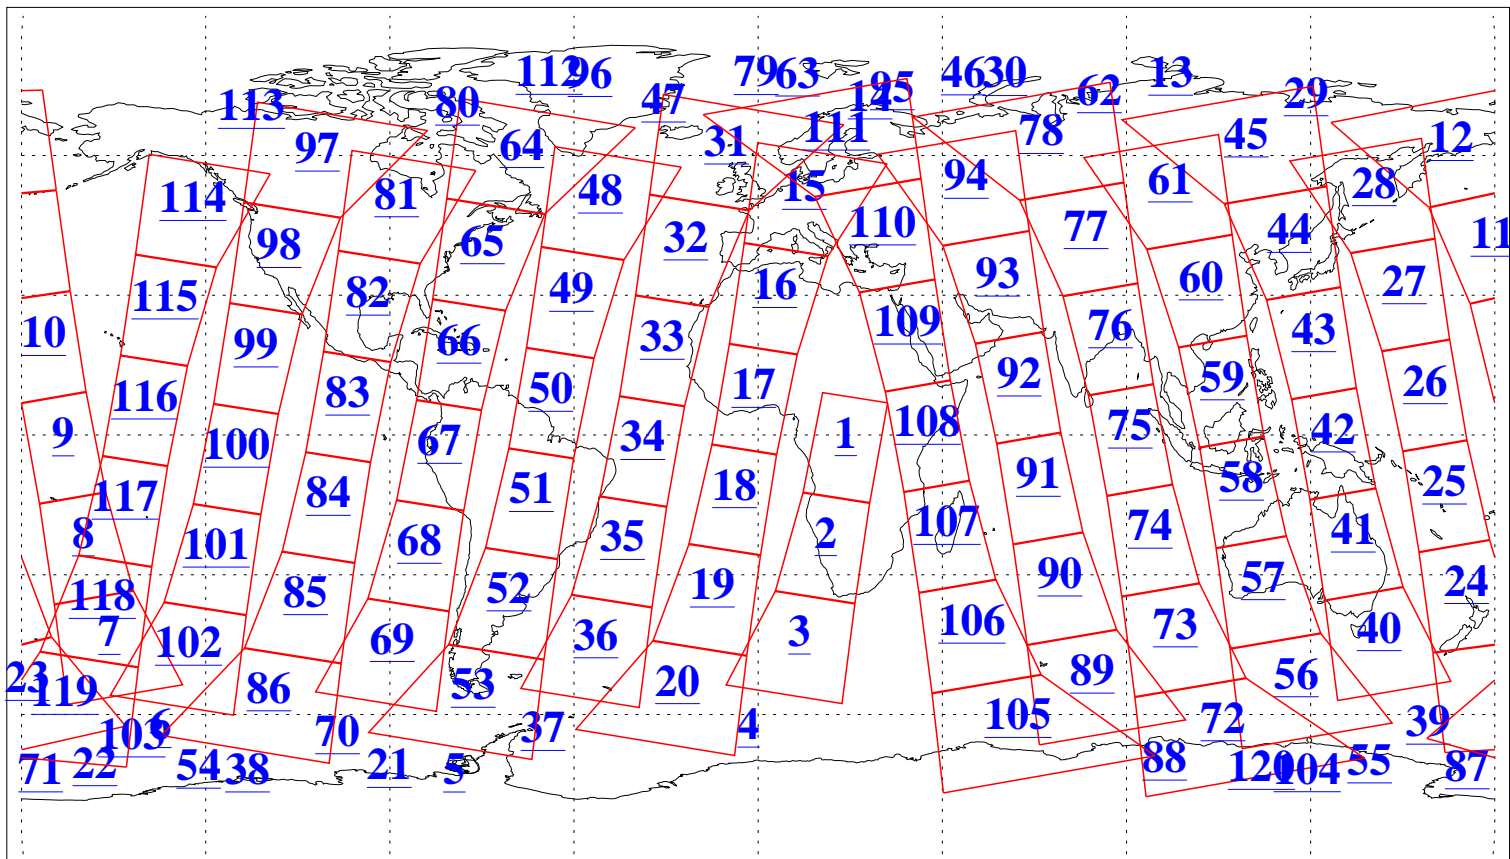

L1B Availability
 AMSU Granules: 240
 HSB Granules: 0
 AIRS Granules: 240

7 Feb 2021
 DoY 38
 Aqua Day 6854
 Granules: 1 to 120

Granules: 121 to 240

Legend: AMSU Available, *HSB Available*, AIRS Available

L1B Availability
 AMSU Granules: 240
 HSB Granules: 0
 AIRS Granules: 240

7 Feb 2021
 DoY 38
 Aqua Day 6854

Ascending Granules

Descending Granules

Legend: AMSU Available, *HSB Available*, *AIRS Available*

L1B Availability
 AMSU Granules: 240
 HSB Granules: 0
 AIRS Granules: 240

7 Feb 2021
 DoY 38
 Aqua Day 6854

Northern Hemisphere Granules

Southern Hemisphere Granules

Legend: AMSU Available, HSB Available, **AIRS Available**