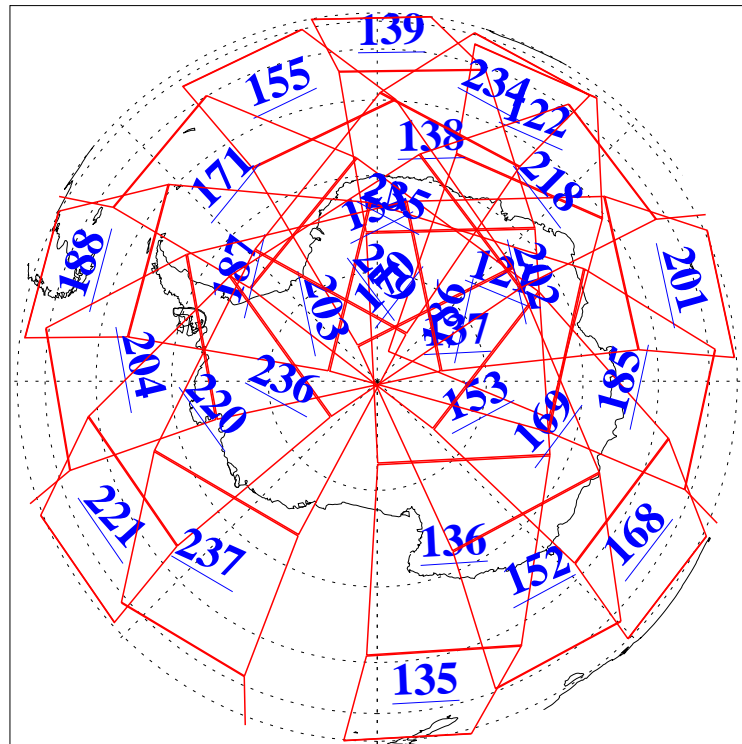

L1B Availability
 AMSU Granules: 240
 HSB Granules: 0
 AIRS Granules: 240

7 Feb 2021
 DoY 38
 Aqua Day 6854
 Granules: 1 to 120

Granules: 121 to 240

Legend: AMSU Available, *HSB Available*, AIRS Available

L1B Availability
 AMSU Granules: 240
 HSB Granules: 0
 AIRS Granules: 240

7 Feb 2021
 DoY 38
 Aqua Day 6854

Ascending Granules

Descending Granules

Legend: AMSU Available, *HSB Available*, *AIRS Available*

L1B Availability
 AMSU Granules: 240
 HSB Granules: 0
 AIRS Granules: 240

7 Feb 2021
 DoY 38
 Aqua Day 6854

Northern Hemisphere Granules

Southern Hemisphere Granules

Legend: AMSU Available, HSB Available, **AIRS Available**