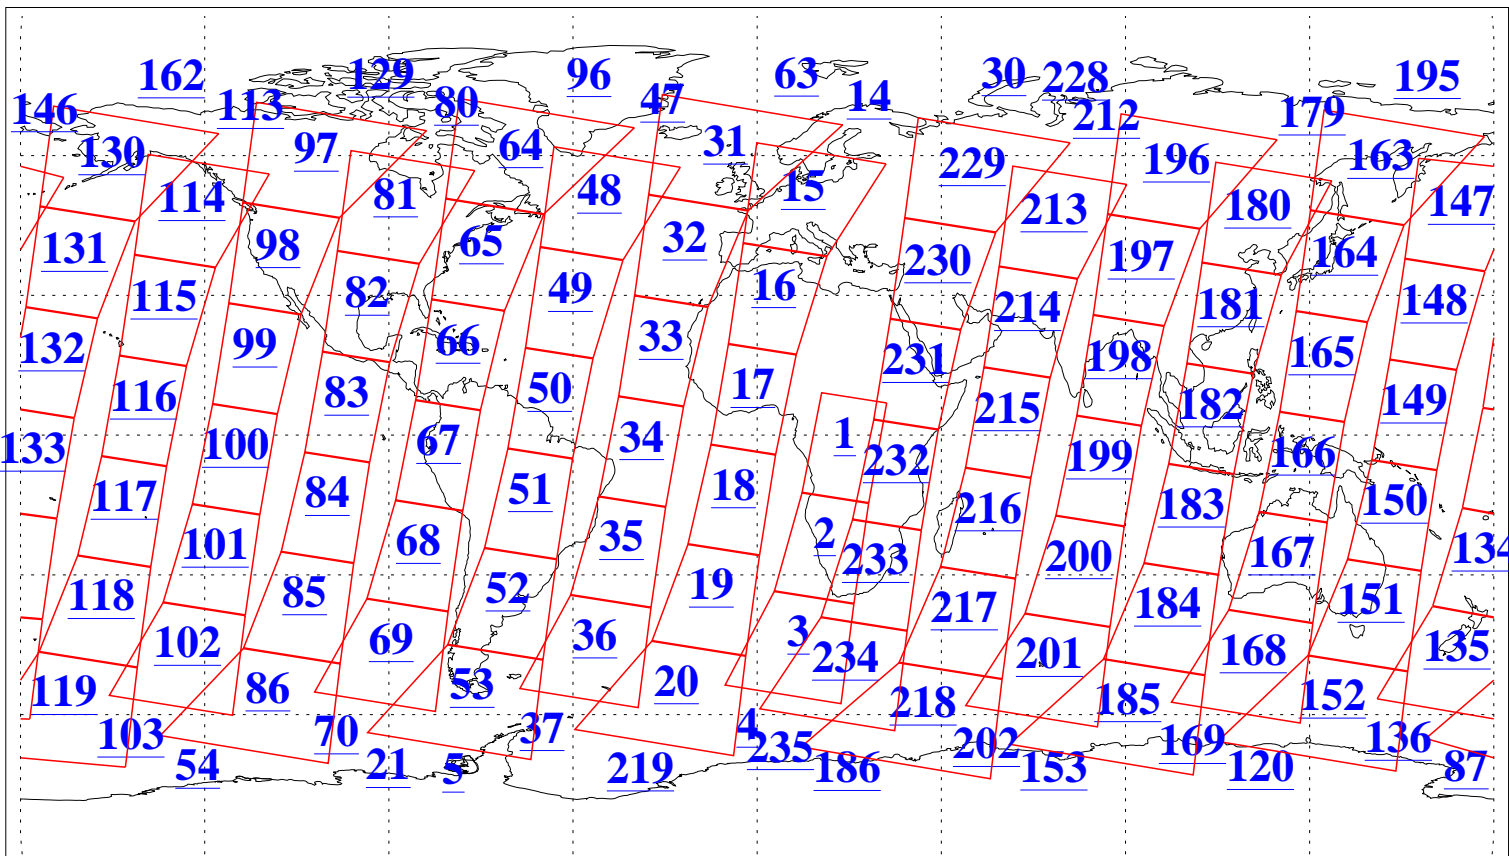

L1B Availability
 AMSU Granules: 240
 HSB Granules: 0
 AIRS Granules: 240

7 Feb 2021
 DoY 38
 Aqua Day 6854
 Granules: 1 to 120

Granules: 121 to 240

Legend: AMSU Available, *HSB Available*, AIRS Available

L1B Availability
 AMSU Granules: 240
 HSB Granules: 0
 AIRS Granules: 240

7 Feb 2021
 DoY 38
 Aqua Day 6854

Ascending Granules

Descending Granules

Legend: AMSU Available, *HSB Available*, *AIRS Available*

L1B Availability
 AMSU Granules: 240
 HSB Granules: 0
 AIRS Granules: 240

7 Feb 2021
 DoY 38
 Aqua Day 6854

Northern Hemisphere Granules

Southern Hemisphere Granules

Legend: AMSU Available, HSB Available, **AIRS Available**