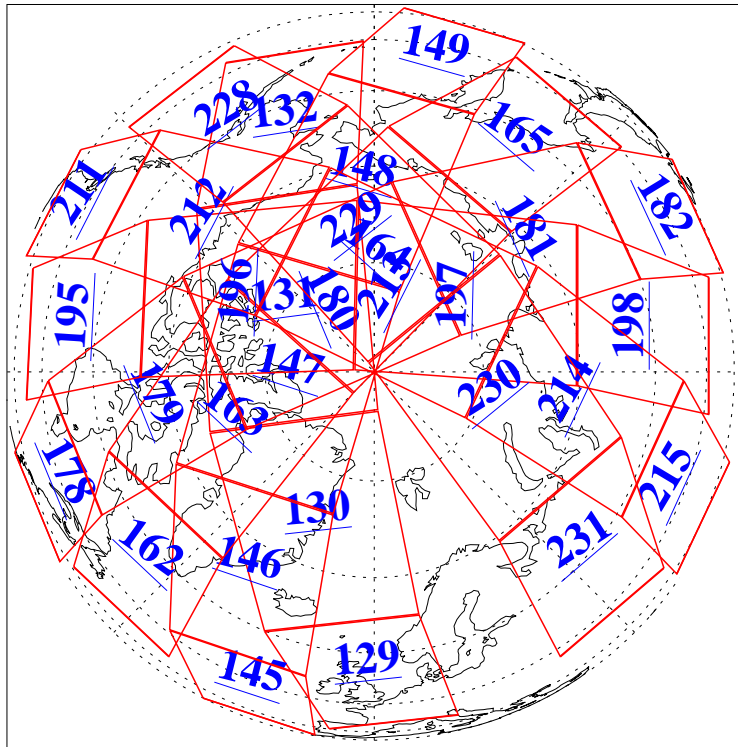

L1B Availability  
AMSU Granules: 240  
HSB Granules: 0  
AIRS Granules: 240

5 Feb 2021  
DoY 36  
Aqua Day 6852  
Granules: 1 to 120

Granules: 121 to 240

Legend: AMSU Available, *HSB Available*, *AIRS Available*

L1B Availability  
AMSU Granules: 240  
HSB Granules: 0  
AIRS Granules: 240

5 Feb 2021  
DoY 36  
Aqua Day 6852

Ascending Granules

Descending Granules

Legend: AMSU Available, *HSB Available*, AIRS Available

L1B Availability  
 AMSU Granules: 240  
 HSB Granules: 0  
 AIRS Granules: 240

5 Feb 2021  
 DoY 36  
 Aqua Day 6852

Northern Hemisphere Granules

Southern Hemisphere Granules

Legend: AMSU Available, HSB Available, **AIRS Available**