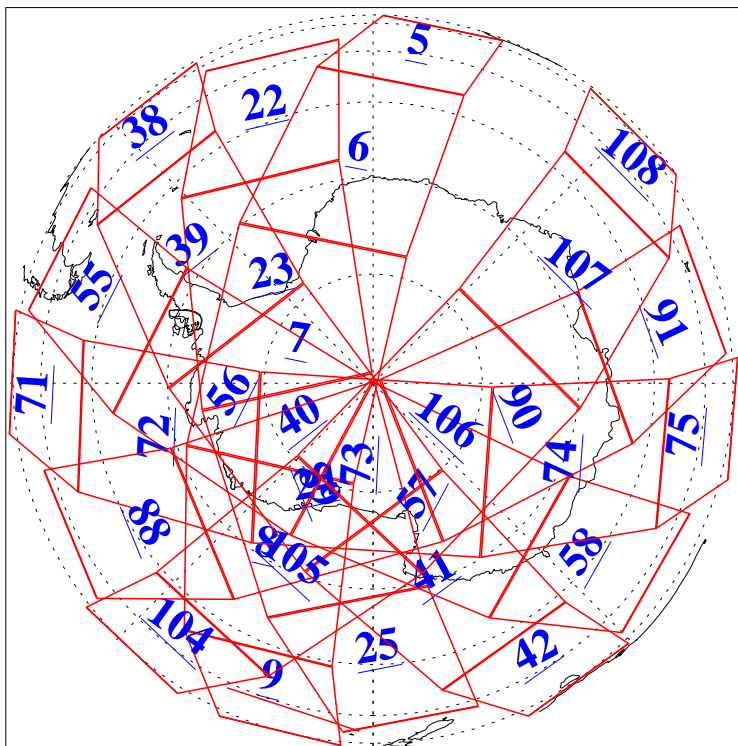

L1B Availability  
AMSU Granules: 240  
HSB Granules: 0  
AIRS Granules: 240

5 Feb 2021  
DoY 36  
Aqua Day 6852  
Granules: 1 to 120

Granules: 121 to 240

Legend: AMSU Available, *HSB Available*, *AIRS Available*

L1B Availability  
AMSU Granules: 240  
HSB Granules: 0  
AIRS Granules: 240

5 Feb 2021  
DoY 36  
Aqua Day 6852

Ascending Granules

Descending Granules

Legend: AMSU Available, *HSB Available*, AIRS Available

L1B Availability  
 AMSU Granules: 240  
 HSB Granules: 0  
 AIRS Granules: 240

5 Feb 2021  
 DoY 36  
 Aqua Day 6852

Northern Hemisphere Granules

Southern Hemisphere Granules

Legend: AMSU Available, HSB Available, **AIRS Available**