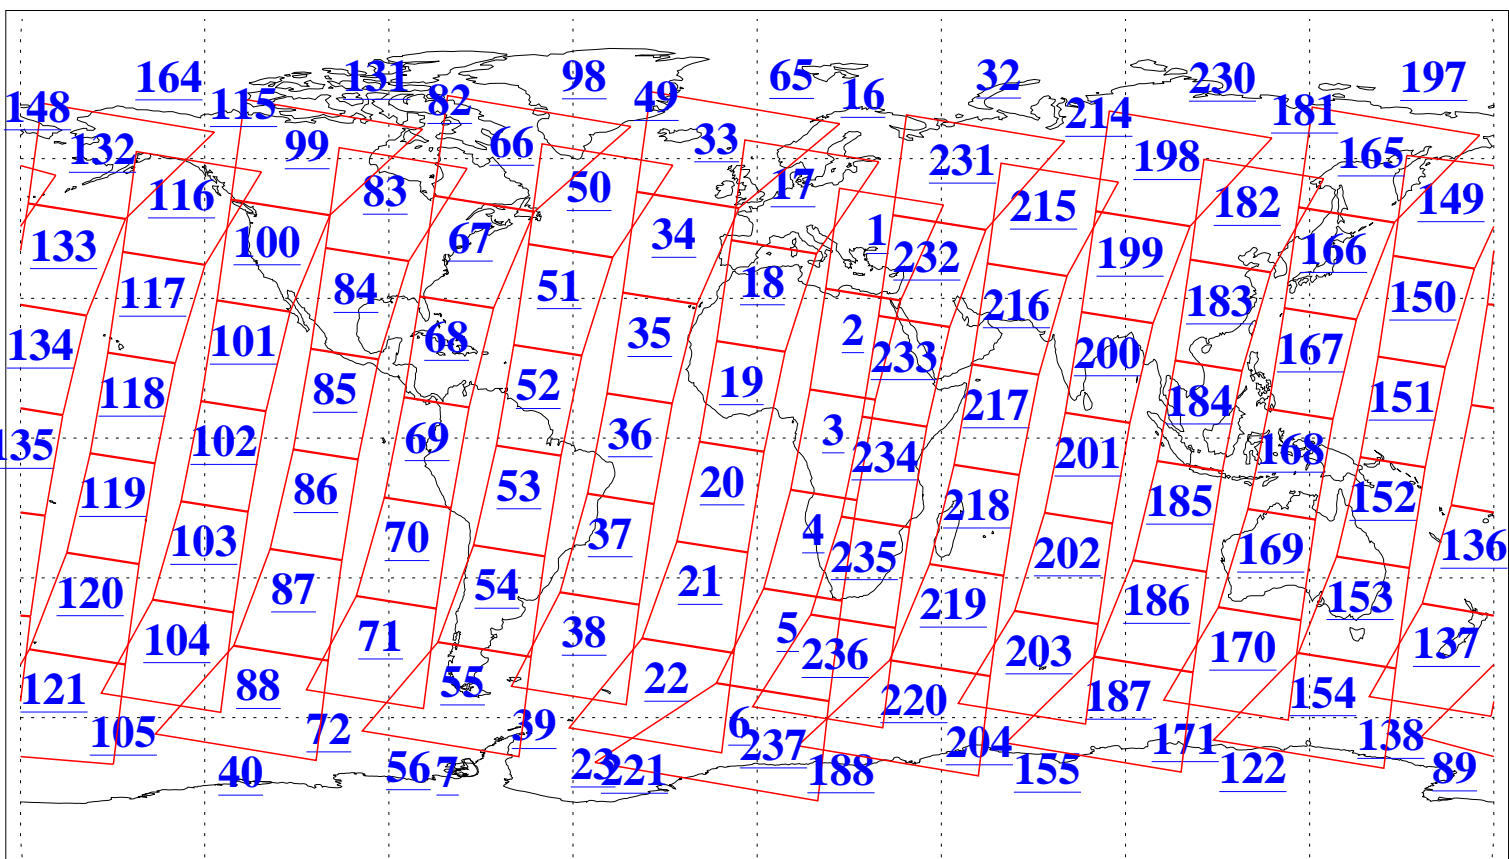

L1B Availability  
AMSU Granules: 240  
HSB Granules: 0  
AIRS Granules: 240

5 Feb 2021  
DoY 36  
Aqua Day 6852  
Granules: 1 to 120

Granules: 121 to 240

Legend: AMSU Available, *HSB Available*, *AIRS Available*

L1B Availability  
AMSU Granules: 240  
HSB Granules: 0  
AIRS Granules: 240

5 Feb 2021  
DoY 36  
Aqua Day 6852

Ascending Granules

Descending Granules

Legend: AMSU Available, *HSB Available*, AIRS Available

L1B Availability  
 AMSU Granules: 240  
 HSB Granules: 0  
 AIRS Granules: 240

5 Feb 2021  
 DoY 36  
 Aqua Day 6852

Northern Hemisphere Granules

Southern Hemisphere Granules

Legend: AMSU Available, HSB Available, **AIRS Available**