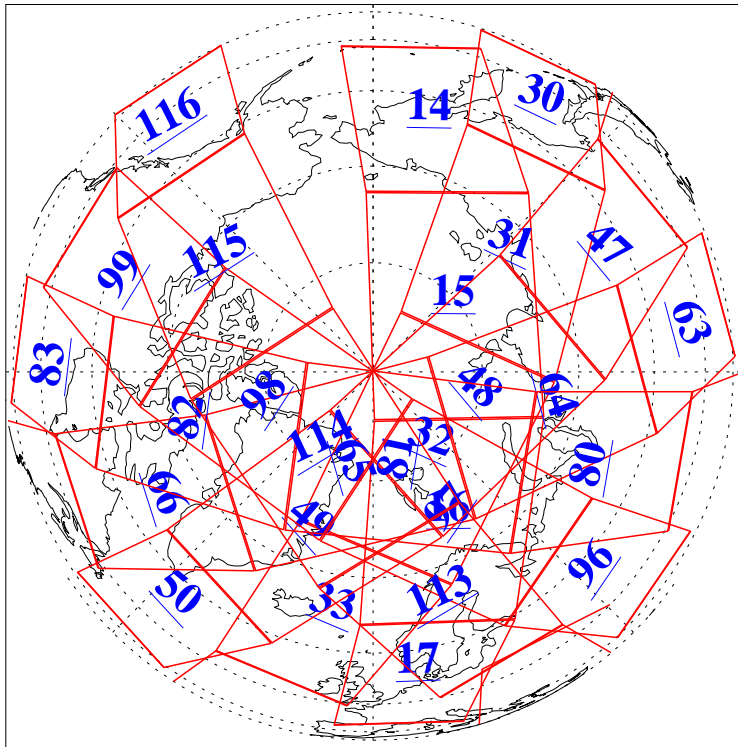

L1B Availability  
AMSU Granules: 240  
HSB Granules: 0  
AIRS Granules: 240

5 Feb 2021  
DoY 36  
Aqua Day 6852  
Granules: 1 to 120

Granules: 121 to 240

Legend: AMSU Available, *HSB Available*, *AIRS Available*

L1B Availability  
AMSU Granules: 240  
HSB Granules: 0  
AIRS Granules: 240

5 Feb 2021  
DoY 36  
Aqua Day 6852

Ascending Granules

Descending Granules

Legend: AMSU Available, *HSB Available*, AIRS Available

L1B Availability  
 AMSU Granules: 240  
 HSB Granules: 0  
 AIRS Granules: 240

5 Feb 2021  
 DoY 36  
 Aqua Day 6852

Northern Hemisphere Granules

Southern Hemisphere Granules

Legend: AMSU Available, HSB Available, **AIRS Available**