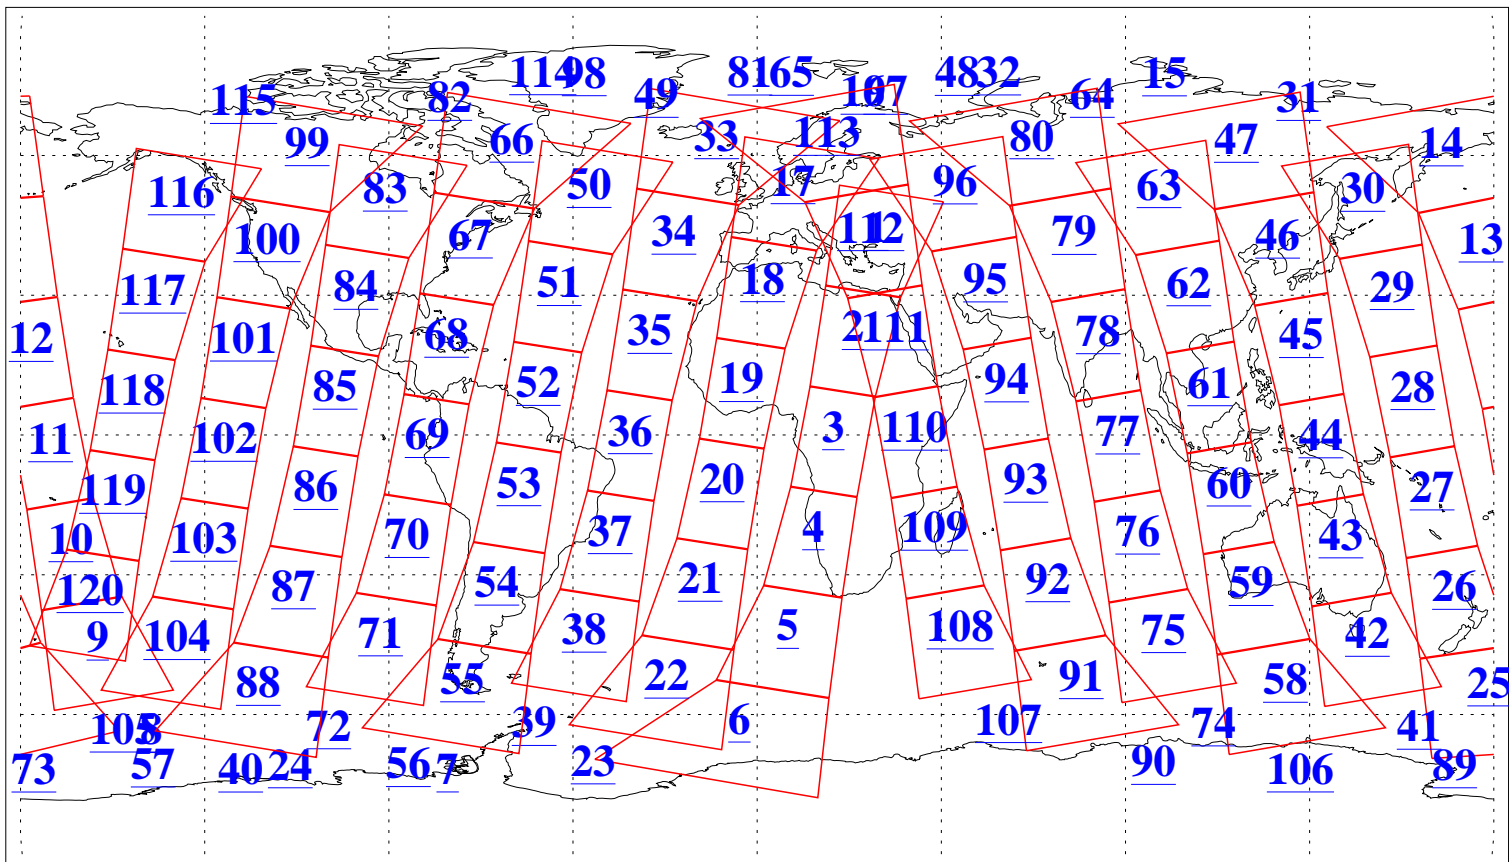

L1B Availability  
AMSU Granules: 240  
HSB Granules: 0  
AIRS Granules: 240

5 Feb 2021  
DoY 36  
Aqua Day 6852  
Granules: 1 to 120

Granules: 121 to 240

Legend: AMSU Available, *HSB Available*, *AIRS Available*

L1B Availability  
AMSU Granules: 240  
HSB Granules: 0  
AIRS Granules: 240

5 Feb 2021  
DoY 36  
Aqua Day 6852

Ascending Granules

Descending Granules

Legend: AMSU Available, *HSB Available*, AIRS Available

L1B Availability  
 AMSU Granules: 240  
 HSB Granules: 0  
 AIRS Granules: 240

5 Feb 2021  
 DoY 36  
 Aqua Day 6852

Northern Hemisphere Granules

Southern Hemisphere Granules

Legend: AMSU Available, HSB Available, **AIRS Available**