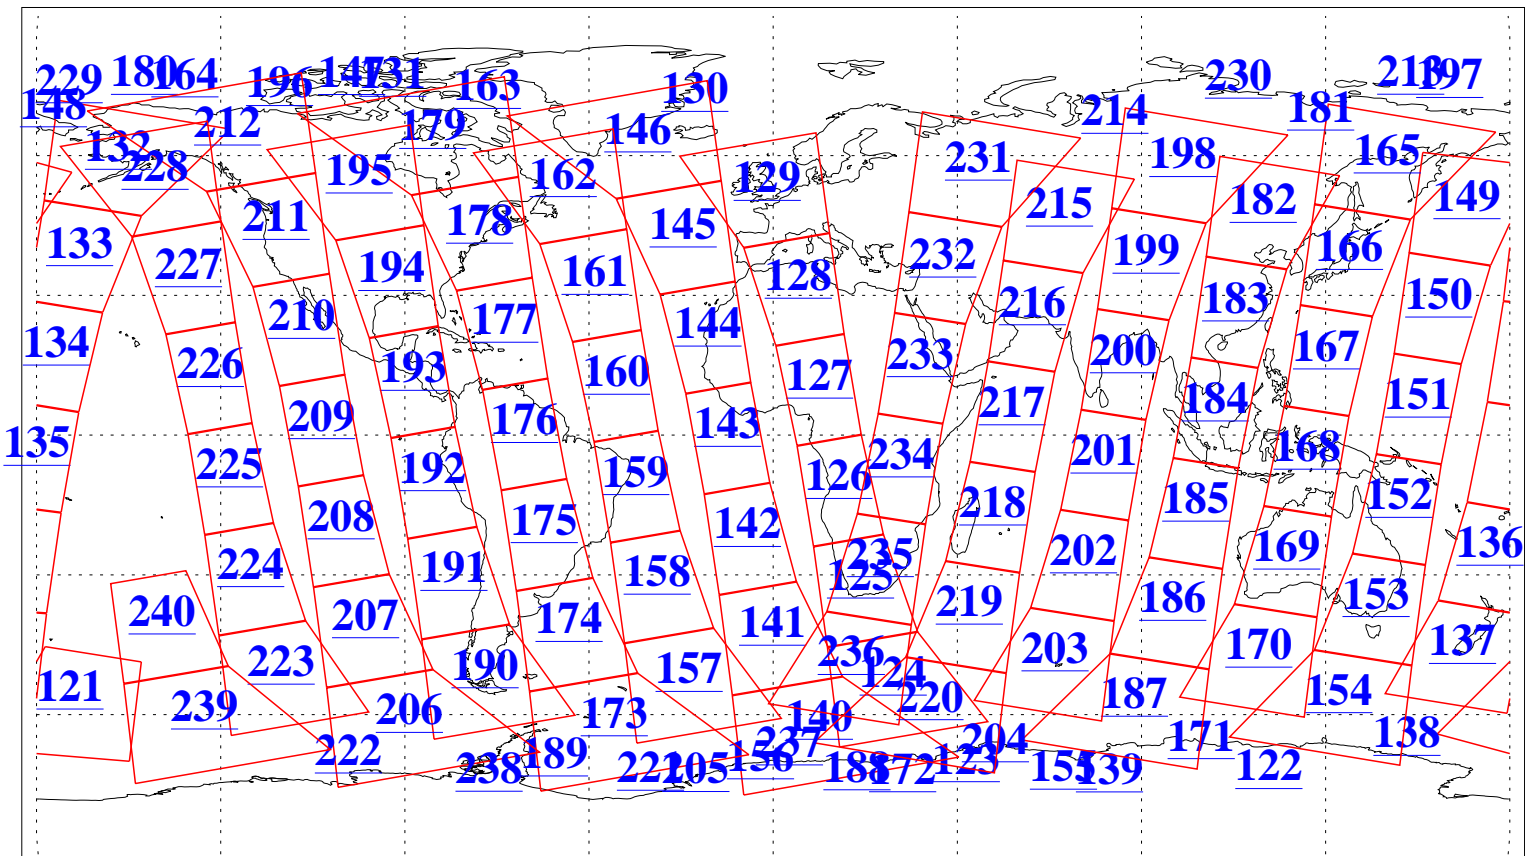

L1B Availability  
AMSU Granules: 240  
HSB Granules: 0  
AIRS Granules: 240

5 Feb 2021  
DoY 36  
Aqua Day 6852  
Granules: 1 to 120

Granules: 121 to 240

Legend: AMSU Available, *HSB Available*, *AIRS Available*

L1B Availability  
AMSU Granules: 240  
HSB Granules: 0  
AIRS Granules: 240

5 Feb 2021  
DoY 36  
Aqua Day 6852

Ascending Granules

Descending Granules

Legend: AMSU Available, *HSB Available*, AIRS Available

L1B Availability  
 AMSU Granules: 240  
 HSB Granules: 0  
 AIRS Granules: 240

5 Feb 2021  
 DoY 36  
 Aqua Day 6852

Northern Hemisphere Granules

Southern Hemisphere Granules

Legend: AMSU Available, HSB Available, **AIRS Available**