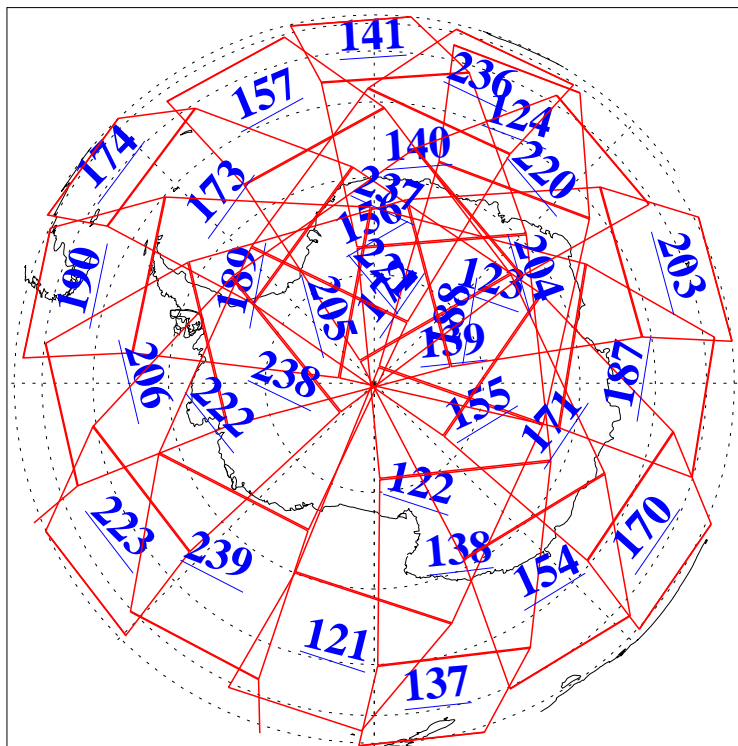

L1B Availability  
AMSU Granules: 240  
HSB Granules: 0  
AIRS Granules: 240

5 Feb 2021  
DoY 36  
Aqua Day 6852  
Granules: 1 to 120

Granules: 121 to 240

Legend: AMSU Available, *HSB Available*, *AIRS Available*

L1B Availability  
AMSU Granules: 240  
HSB Granules: 0  
AIRS Granules: 240

5 Feb 2021  
DoY 36  
Aqua Day 6852

Ascending Granules

Descending Granules

Legend: AMSU Available, *HSB Available*, AIRS Available

L1B Availability  
 AMSU Granules: 240  
 HSB Granules: 0  
 AIRS Granules: 240

5 Feb 2021  
 DoY 36  
 Aqua Day 6852

Northern Hemisphere Granules

Southern Hemisphere Granules

Legend: AMSU Available, HSB Available, **AIRS Available**