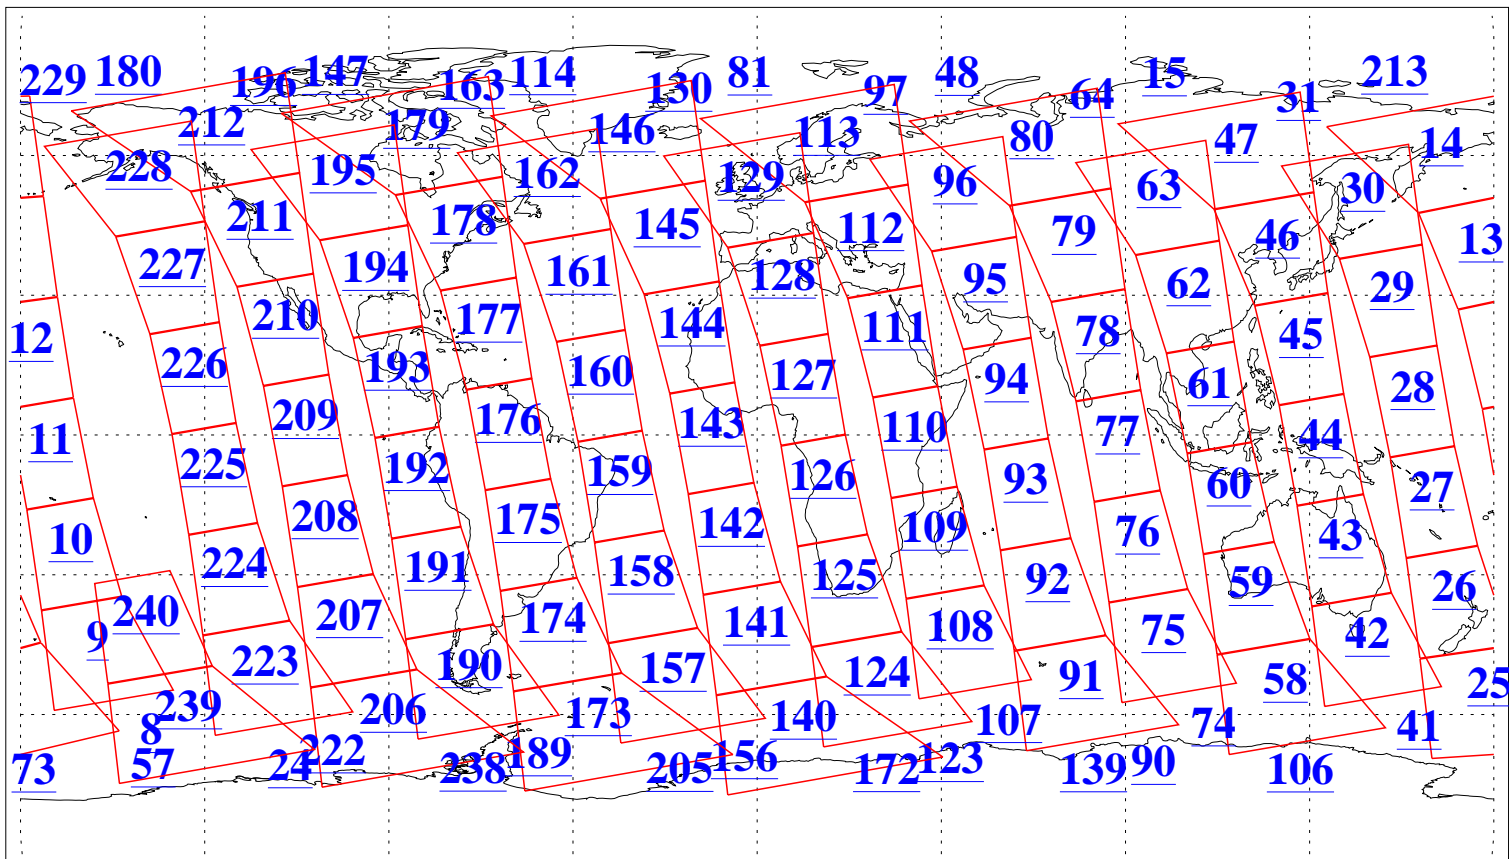

L1B Availability  
AMSU Granules: 240  
HSB Granules: 0  
AIRS Granules: 240

5 Feb 2021  
DoY 36  
Aqua Day 6852  
Granules: 1 to 120

Granules: 121 to 240

Legend: AMSU Available, *HSB Available*, *AIRS Available*

L1B Availability  
AMSU Granules: 240  
HSB Granules: 0  
AIRS Granules: 240

5 Feb 2021  
DoY 36  
Aqua Day 6852

Ascending Granules

Descending Granules

Legend: AMSU Available, *HSB Available*, AIRS Available

L1B Availability  
 AMSU Granules: 240  
 HSB Granules: 0  
 AIRS Granules: 240

5 Feb 2021  
 DoY 36  
 Aqua Day 6852

Northern Hemisphere Granules

Southern Hemisphere Granules

Legend: AMSU Available, HSB Available, **AIRS Available**