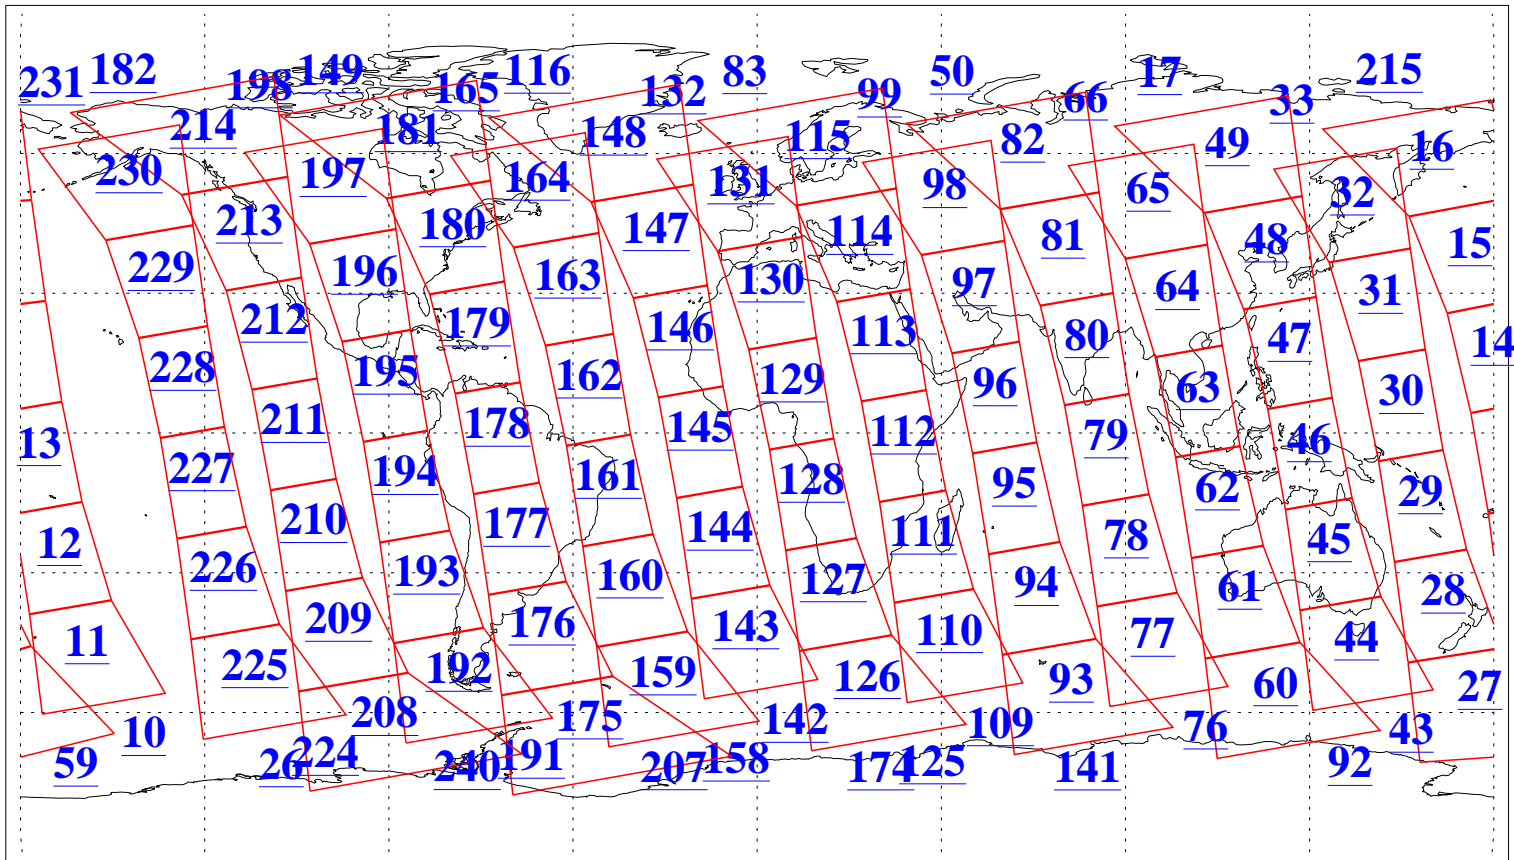

L1B Availability  
AMSU Granules: 240  
HSB Granules: 0  
AIRS Granules: 240

3 Feb 2021  
DoY 34  
Aqua Day 6850  
Granules: 1 to 120

Granules: 121 to 240

Legend: AMSU Available, *HSB Available*, *AIRS Available*

L1B Availability  
AMSU Granules: 240  
HSB Granules: 0  
AIRS Granules: 240

3 Feb 2021  
DoY 34  
Aqua Day 6850

Ascending Granules

Descending Granules

Legend: AMSU Available, *HSB Available*, *AIRS Available*

L1B Availability  
 AMSU Granules: 240  
 HSB Granules: 0  
 AIRS Granules: 240

3 Feb 2021  
 DoY 34  
 Aqua Day 6850

Northern Hemisphere Granules

Southern Hemisphere Granules

Legend: AMSU Available, HSB Available, AIRS Available