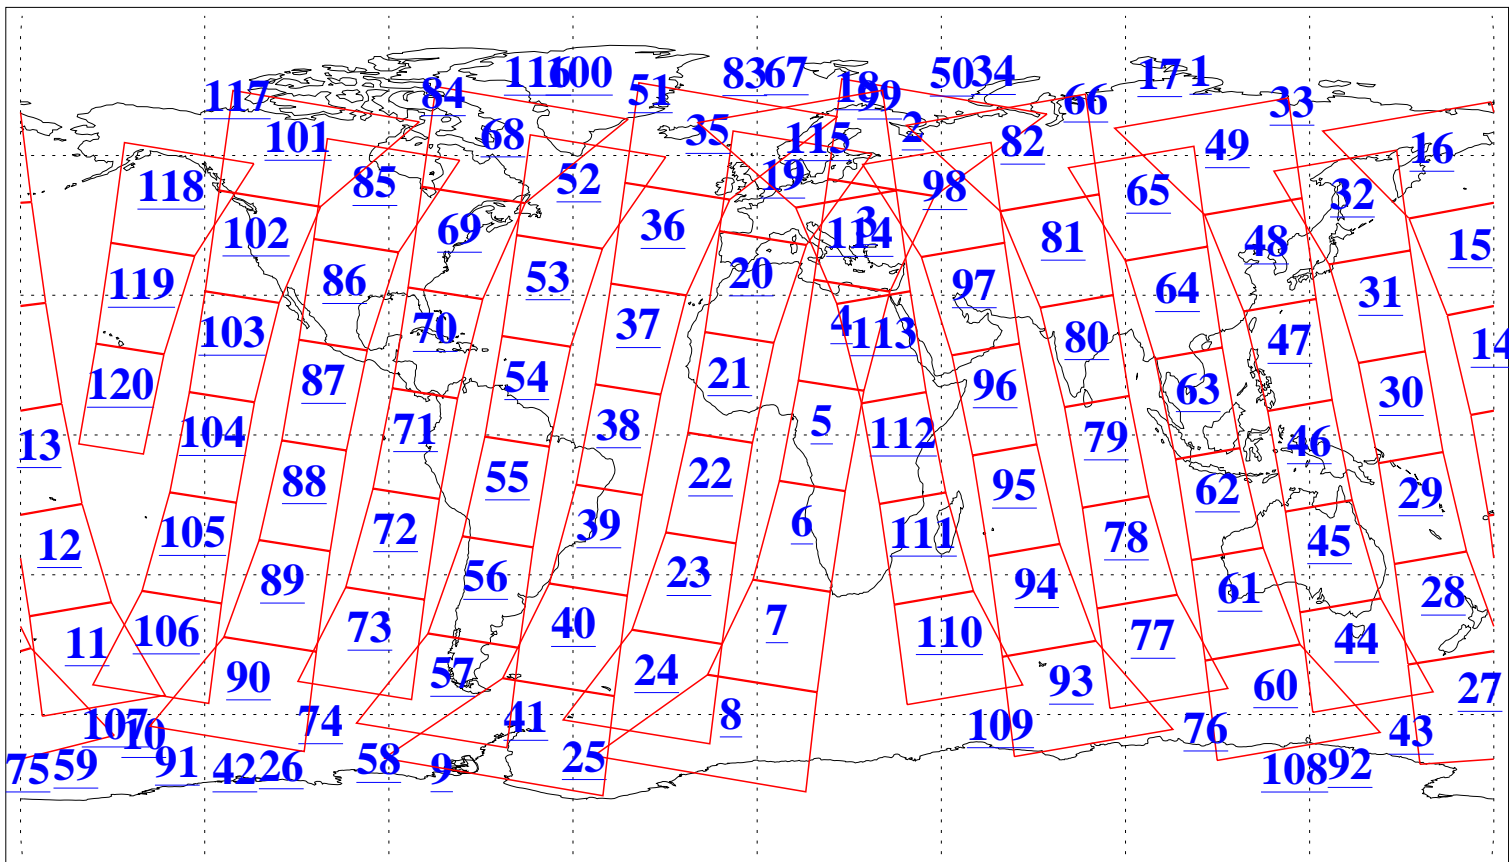

L1B Availability  
AMSU Granules: 240  
HSB Granules: 0  
AIRS Granules: 240

3 Feb 2021  
DoY 34  
Aqua Day 6850  
Granules: 1 to 120

Granules: 121 to 240

Legend: AMSU Available, *HSB Available*, *AIRS Available*

L1B Availability  
AMSU Granules: 240  
HSB Granules: 0  
AIRS Granules: 240

3 Feb 2021  
DoY 34  
Aqua Day 6850

Ascending Granules

Descending Granules

Legend: AMSU Available, *HSB Available*, *AIRS Available*

L1B Availability  
 AMSU Granules: 240  
 HSB Granules: 0  
 AIRS Granules: 240

3 Feb 2021  
 DoY 34  
 Aqua Day 6850

Northern Hemisphere Granules

Southern Hemisphere Granules

Legend: AMSU Available, HSB Available, AIRS Available