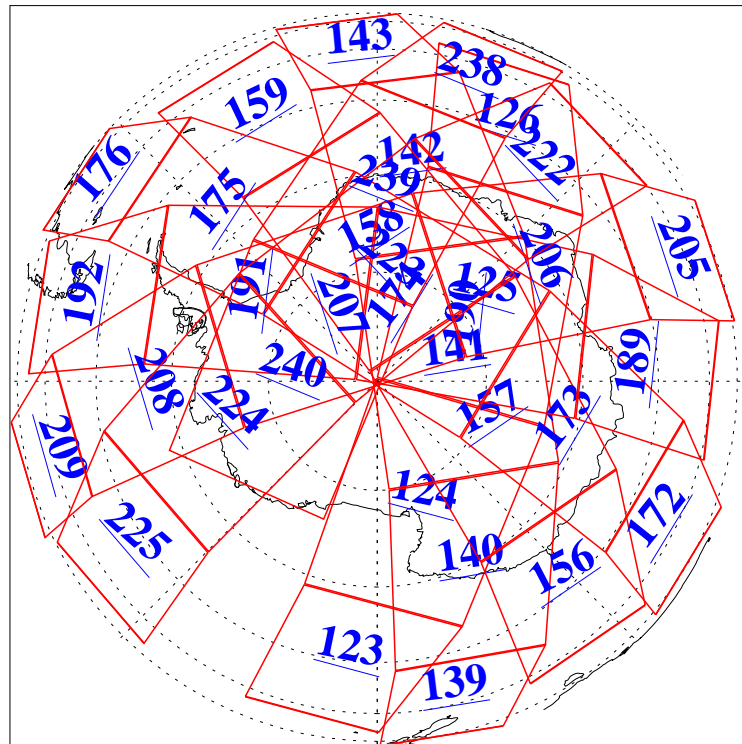

L1B Availability  
AMSU Granules: 240  
HSB Granules: 0  
AIRS Granules: 240

3 Feb 2021  
DoY 34  
Aqua Day 6850  
Granules: 1 to 120

Granules: 121 to 240

Legend: AMSU Available, *HSB Available*, *AIRS Available*

L1B Availability  
AMSU Granules: 240  
HSB Granules: 0  
AIRS Granules: 240

3 Feb 2021  
DoY 34  
Aqua Day 6850

Ascending Granules

Descending Granules

Legend: AMSU Available, *HSB Available*, *AIRS Available*

L1B Availability  
 AMSU Granules: 240  
 HSB Granules: 0  
 AIRS Granules: 240

3 Feb 2021  
 DoY 34  
 Aqua Day 6850

Northern Hemisphere Granules

Southern Hemisphere Granules

Legend: AMSU Available, HSB Available, AIRS Available