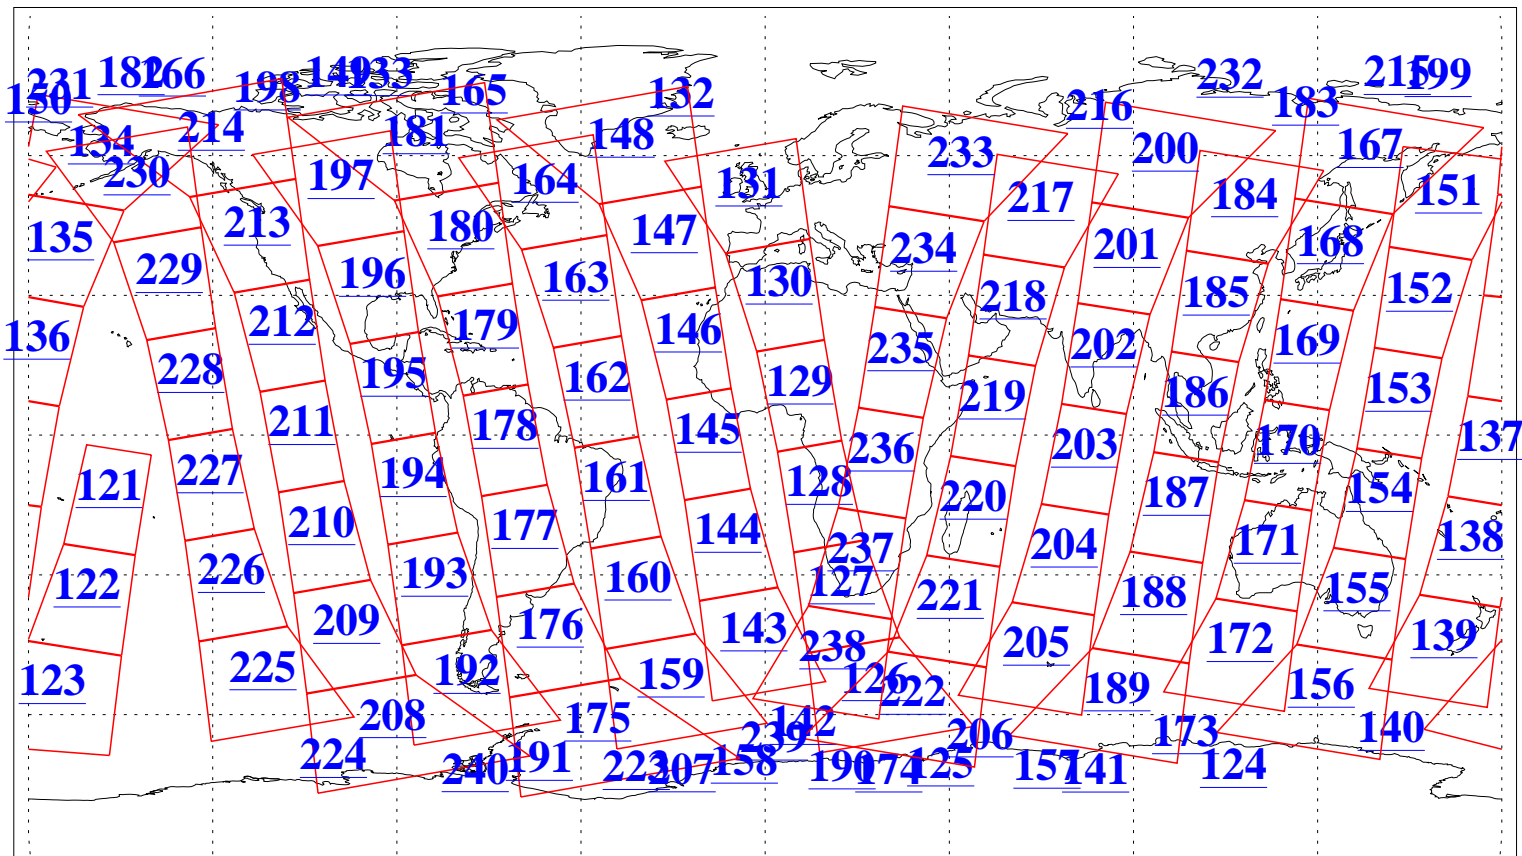

L1B Availability  
AMSU Granules: 240  
HSB Granules: 0  
AIRS Granules: 240

3 Feb 2021  
DoY 34  
Aqua Day 6850  
Granules: 1 to 120

Granules: 121 to 240

Legend: AMSU Available, *HSB Available*, *AIRS Available*

L1B Availability  
AMSU Granules: 240  
HSB Granules: 0  
AIRS Granules: 240

3 Feb 2021  
DoY 34  
Aqua Day 6850

Ascending Granules

Descending Granules

Legend: AMSU Available, *HSB Available*, *AIRS Available*

L1B Availability  
 AMSU Granules: 240  
 HSB Granules: 0  
 AIRS Granules: 240

3 Feb 2021  
 DoY 34  
 Aqua Day 6850

Northern Hemisphere Granules

Southern Hemisphere Granules

Legend: AMSU Available, HSB Available, AIRS Available