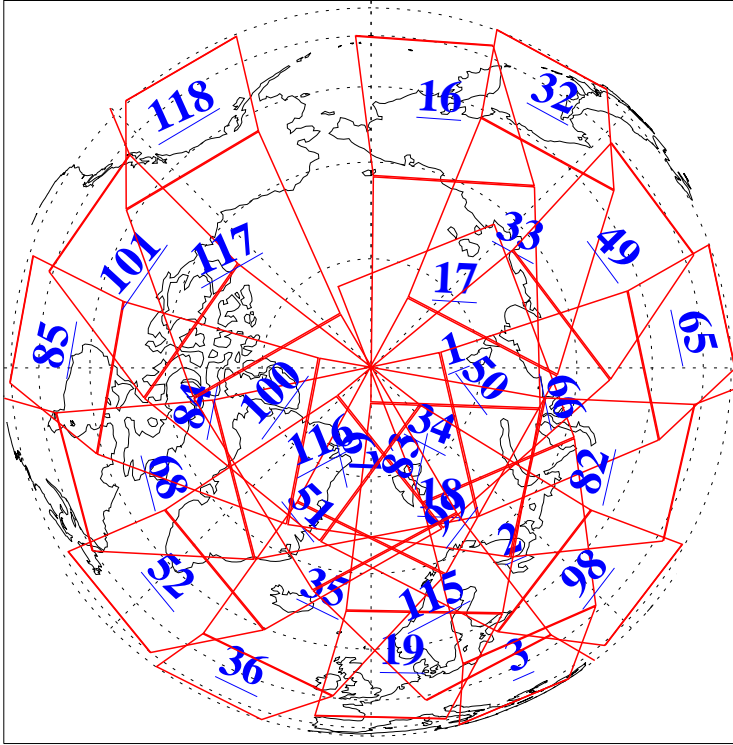

L1B Availability  
AMSU Granules: 240  
HSB Granules: 0  
AIRS Granules: 240

3 Feb 2021  
DoY 34  
Aqua Day 6850  
Granules: 1 to 120

Granules: 121 to 240

Legend: AMSU Available, *HSB Available*, *AIRS Available*

L1B Availability  
AMSU Granules: 240  
HSB Granules: 0  
AIRS Granules: 240

3 Feb 2021  
DoY 34  
Aqua Day 6850

Ascending Granules

Descending Granules

Legend: AMSU Available, *HSB Available*, *AIRS Available*

L1B Availability  
 AMSU Granules: 240  
 HSB Granules: 0  
 AIRS Granules: 240

3 Feb 2021  
 DoY 34  
 Aqua Day 6850

Northern Hemisphere Granules

Southern Hemisphere Granules

Legend: AMSU Available, HSB Available, AIRS Available