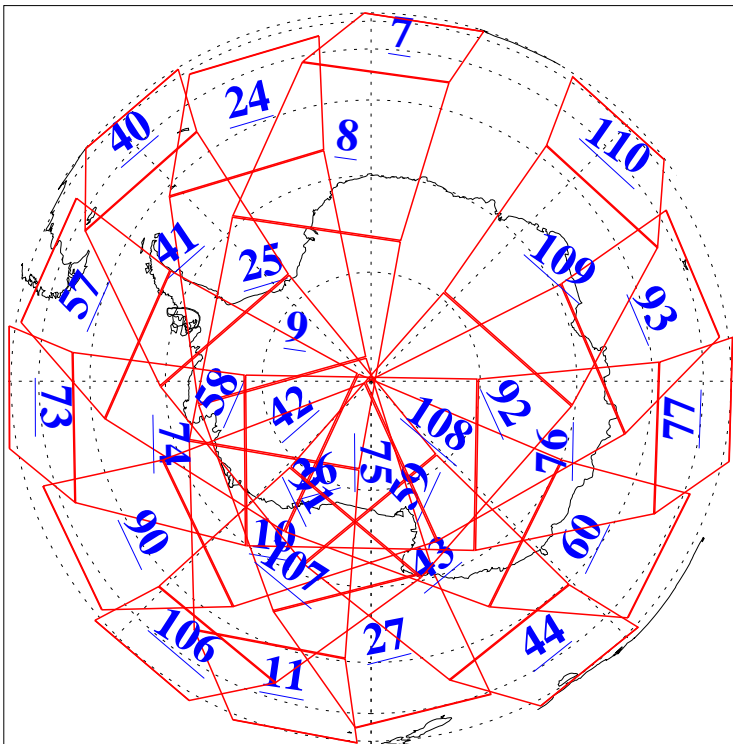

L1B Availability  
AMSU Granules: 240  
HSB Granules: 0  
AIRS Granules: 240

3 Feb 2021  
DoY 34  
Aqua Day 6850  
Granules: 1 to 120

Granules: 121 to 240

Legend: AMSU Available, *HSB Available*, *AIRS Available*

L1B Availability  
AMSU Granules: 240  
HSB Granules: 0  
AIRS Granules: 240

3 Feb 2021  
DoY 34  
Aqua Day 6850

Ascending Granules

Descending Granules

Legend: AMSU Available, *HSB Available*, *AIRS Available*

L1B Availability  
 AMSU Granules: 240  
 HSB Granules: 0  
 AIRS Granules: 240

3 Feb 2021  
 DoY 34  
 Aqua Day 6850

Northern Hemisphere Granules

Southern Hemisphere Granules

Legend: AMSU Available, HSB Available, AIRS Available