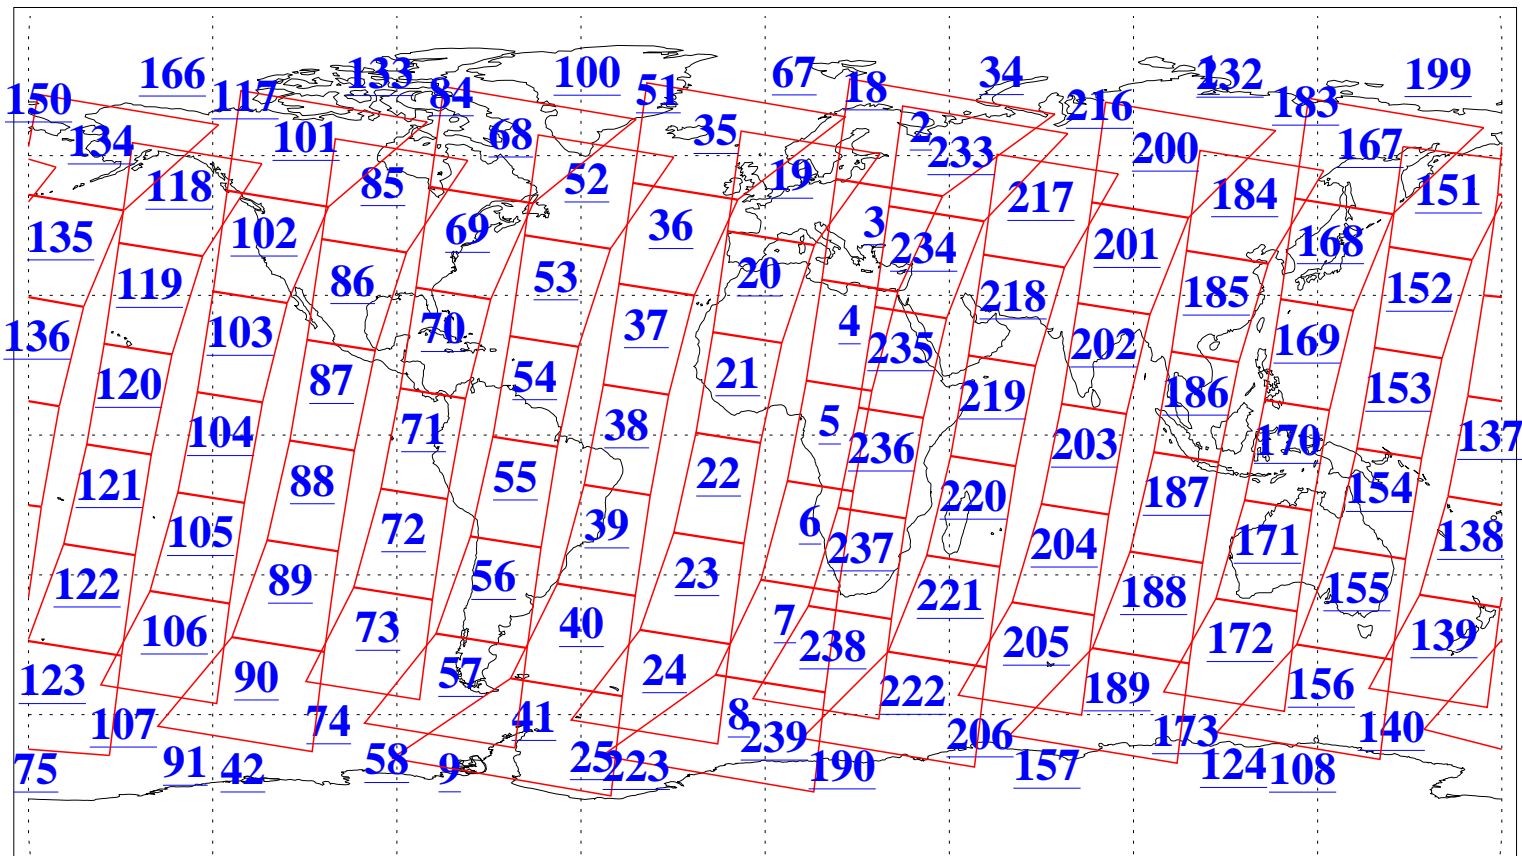

L1B Availability  
AMSU Granules: 240  
HSB Granules: 0  
AIRS Granules: 240

3 Feb 2021  
DoY 34  
Aqua Day 6850  
Granules: 1 to 120

Granules: 121 to 240

Legend: AMSU Available, *HSB Available*, *AIRS Available*

L1B Availability  
AMSU Granules: 240  
HSB Granules: 0  
AIRS Granules: 240

3 Feb 2021  
DoY 34  
Aqua Day 6850

Ascending Granules

Descending Granules

Legend: AMSU Available, *HSB Available*, *AIRS Available*

L1B Availability  
 AMSU Granules: 240  
 HSB Granules: 0  
 AIRS Granules: 240

3 Feb 2021  
 DoY 34  
 Aqua Day 6850

Northern Hemisphere Granules

Southern Hemisphere Granules

Legend: AMSU Available, HSB Available, AIRS Available