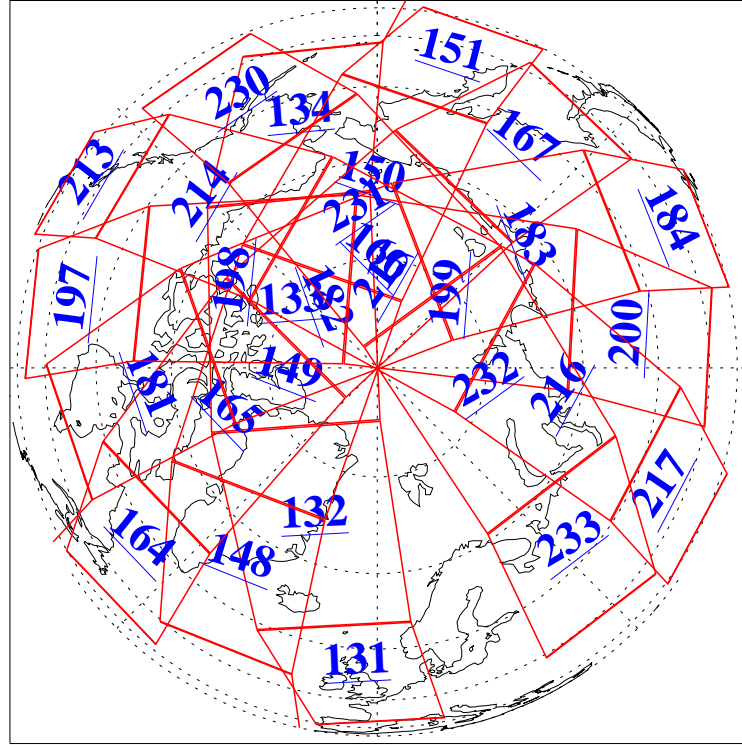

L1B Availability  
AMSU Granules: 240  
HSB Granules: 0  
AIRS Granules: 240

3 Feb 2021  
DoY 34  
Aqua Day 6850

Ascending Granules

Descending Granules

Legend: AMSU Available, *HSB Available*, *AIRS Available*

L1B Availability  
 AMSU Granules: 240  
 HSB Granules: 0  
 AIRS Granules: 240

3 Feb 2021  
 DoY 34  
 Aqua Day 6850

Northern Hemisphere Granules

Southern Hemisphere Granules

Legend: AMSU Available, HSB Available, AIRS Available