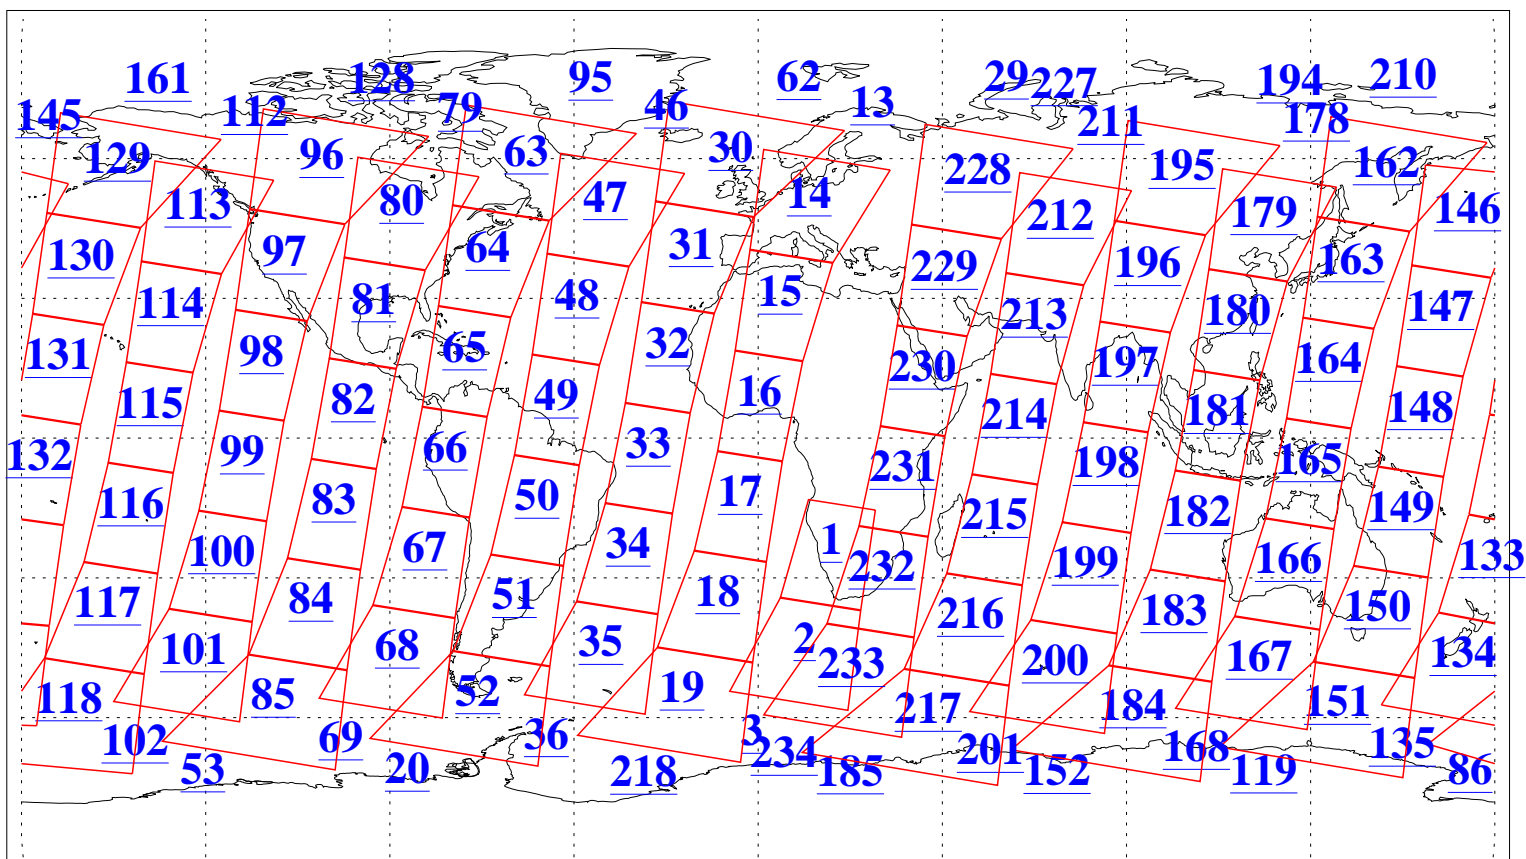

L1B Availability
 AMSU Granules: 240
 HSB Granules: 0
 AIRS Granules: 240

31 Jan 2021
 DoY 31
 Aqua Day 6847
 Granules: 1 to 120

Granules: 121 to 240

Legend: AMSU Available, HSB Available, AIRS Available

L1B Availability
 AMSU Granules: 240
 HSB Granules: 0
 AIRS Granules: 240

31 Jan 2021
 DoY 31
 Aqua Day 6847

Ascending Granules

Descending Granules

Legend: AMSU Available, *HSB Available*, *AIRS Available*

L1B Availability
 AMSU Granules: 240
 HSB Granules: 0
 AIRS Granules: 240

31 Jan 2021
 DoY 31
 Aqua Day 6847

Northern Hemisphere Granules

Southern Hemisphere Granules

Legend: AMSU Available, HSB Available, **AIRS Available**