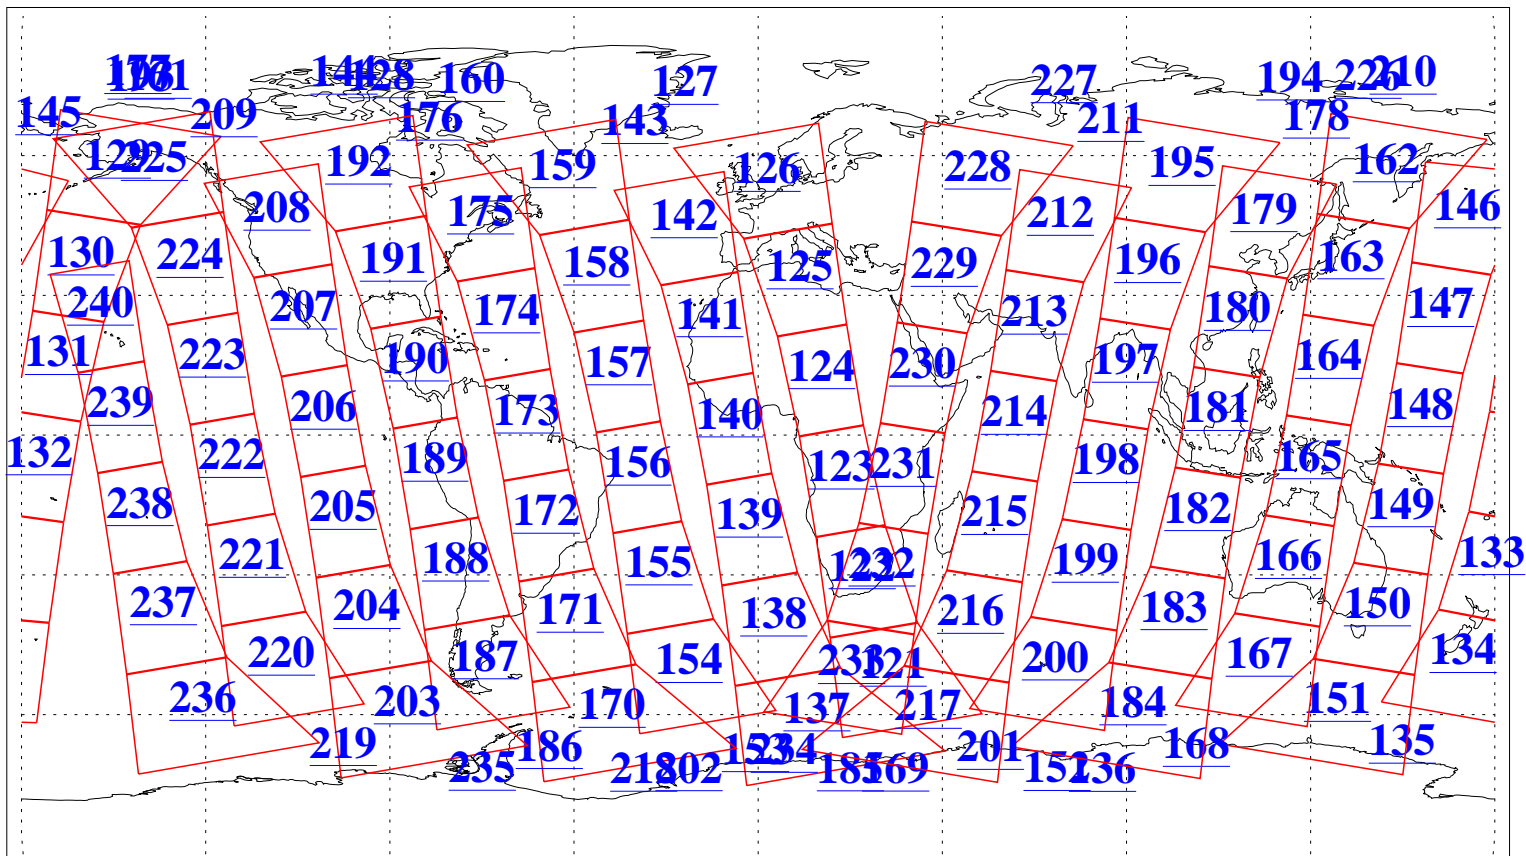

L1B Availability
 AMSU Granules: 240
 HSB Granules: 0
 AIRS Granules: 240

31 Jan 2021
 DoY 31
 Aqua Day 6847
 Granules: 1 to 120

Granules: 121 to 240

Legend: AMSU Available, HSB Available, AIRS Available

L1B Availability
 AMSU Granules: 240
 HSB Granules: 0
 AIRS Granules: 240

31 Jan 2021
 DoY 31
 Aqua Day 6847

Ascending Granules

Descending Granules

Legend: AMSU Available, *HSB Available*, *AIRS Available*

L1B Availability
 AMSU Granules: 240
 HSB Granules: 0
 AIRS Granules: 240

31 Jan 2021
 DoY 31
 Aqua Day 6847

Northern Hemisphere Granules

Southern Hemisphere Granules

Legend: AMSU Available, HSB Available, **AIRS Available**