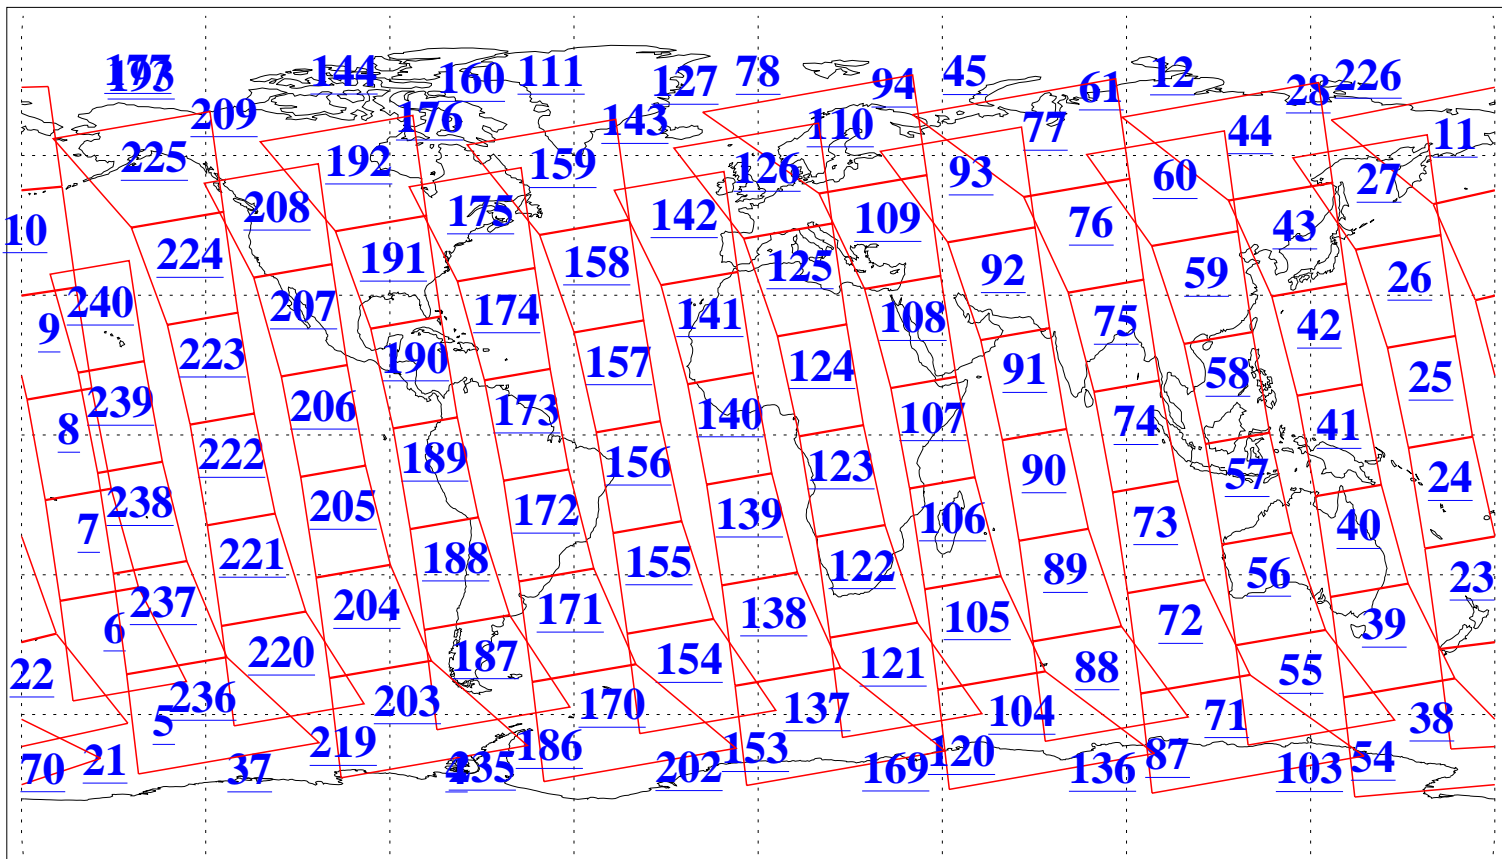

L1B Availability
 AMSU Granules: 240
 HSB Granules: 0
 AIRS Granules: 240

31 Jan 2021
 DoY 31
 Aqua Day 6847
 Granules: 1 to 120

Granules: 121 to 240

Legend: AMSU Available, HSB Available, AIRS Available

L1B Availability
 AMSU Granules: 240
 HSB Granules: 0
 AIRS Granules: 240

31 Jan 2021
 DoY 31
 Aqua Day 6847

Ascending Granules

Descending Granules

Legend: AMSU Available, *HSB Available*, *AIRS Available*

L1B Availability
 AMSU Granules: 240
 HSB Granules: 0
 AIRS Granules: 240

31 Jan 2021
 DoY 31
 Aqua Day 6847

Northern Hemisphere Granules

Southern Hemisphere Granules

Legend: AMSU Available, HSB Available, **AIRS Available**