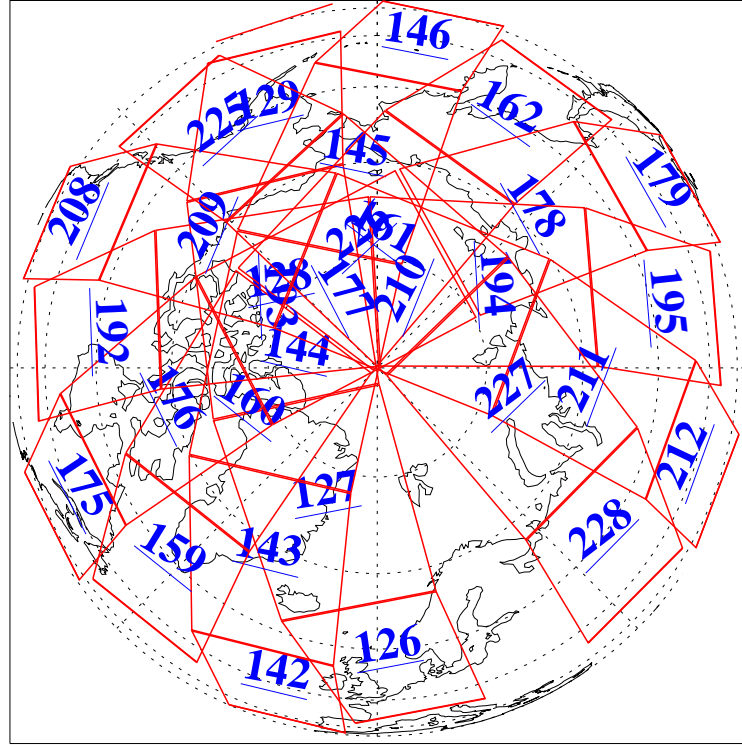

L1B Availability
 AMSU Granules: 240
 HSB Granules: 0
 AIRS Granules: 240

31 Jan 2021
 DoY 31
 Aqua Day 6847

Ascending Granules

Descending Granules

Legend: AMSU Available, *HSB Available*, *AIRS Available*

L1B Availability
 AMSU Granules: 240
 HSB Granules: 0
 AIRS Granules: 240

31 Jan 2021
 DoY 31
 Aqua Day 6847

Northern Hemisphere Granules

Southern Hemisphere Granules

Legend: AMSU Available, HSB Available, **AIRS Available**