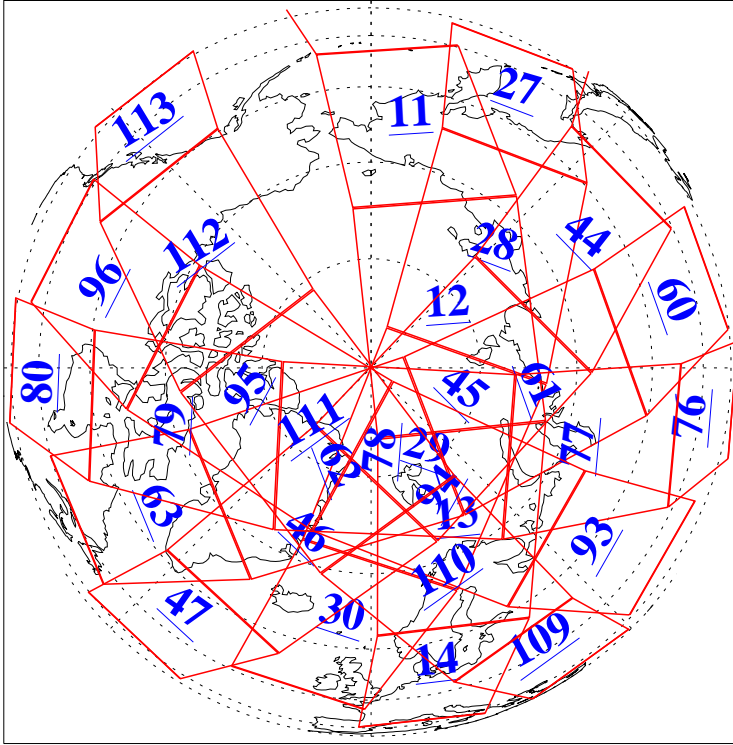

L1B Availability
 AMSU Granules: 240
 HSB Granules: 0
 AIRS Granules: 240

31 Jan 2021
 DoY 31
 Aqua Day 6847
 Granules: 1 to 120

Granules: 121 to 240

Legend: AMSU Available, HSB Available, AIRS Available

L1B Availability
 AMSU Granules: 240
 HSB Granules: 0
 AIRS Granules: 240

31 Jan 2021
 DoY 31
 Aqua Day 6847

Ascending Granules

Descending Granules

Legend: AMSU Available, *HSB Available*, *AIRS Available*

L1B Availability
 AMSU Granules: 240
 HSB Granules: 0
 AIRS Granules: 240

31 Jan 2021
 DoY 31
 Aqua Day 6847

Northern Hemisphere Granules

Southern Hemisphere Granules

Legend: AMSU Available, HSB Available, **AIRS Available**