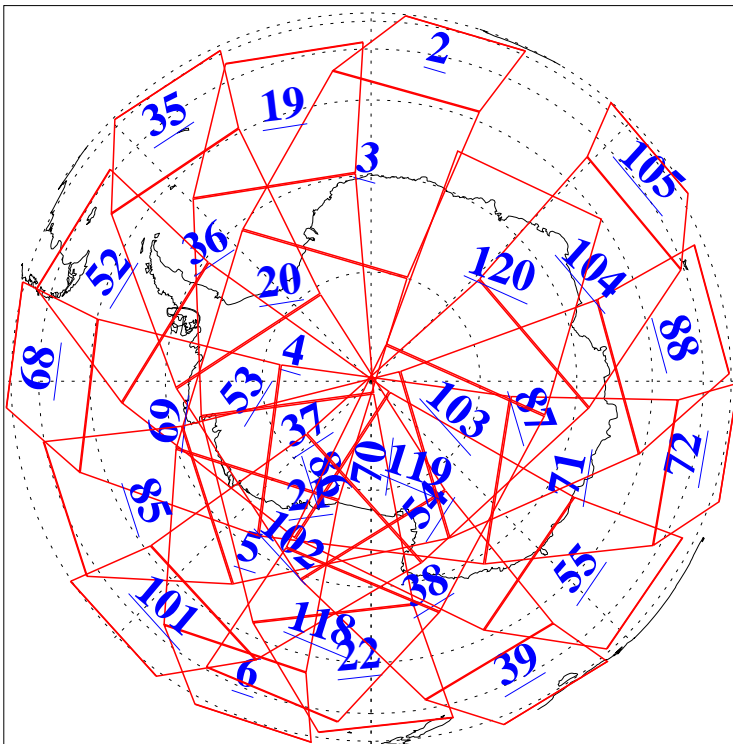

L1B Availability
 AMSU Granules: 240
 HSB Granules: 0
 AIRS Granules: 240

31 Jan 2021
 DoY 31
 Aqua Day 6847
 Granules: 1 to 120

Granules: 121 to 240

Legend: AMSU Available, HSB Available, AIRS Available

L1B Availability
 AMSU Granules: 240
 HSB Granules: 0
 AIRS Granules: 240

31 Jan 2021
 DoY 31
 Aqua Day 6847

Ascending Granules

Descending Granules

Legend: AMSU Available, *HSB Available*, *AIRS Available*

L1B Availability
 AMSU Granules: 240
 HSB Granules: 0
 AIRS Granules: 240

31 Jan 2021
 DoY 31
 Aqua Day 6847

Northern Hemisphere Granules

Southern Hemisphere Granules

Legend: AMSU Available, HSB Available, **AIRS Available**