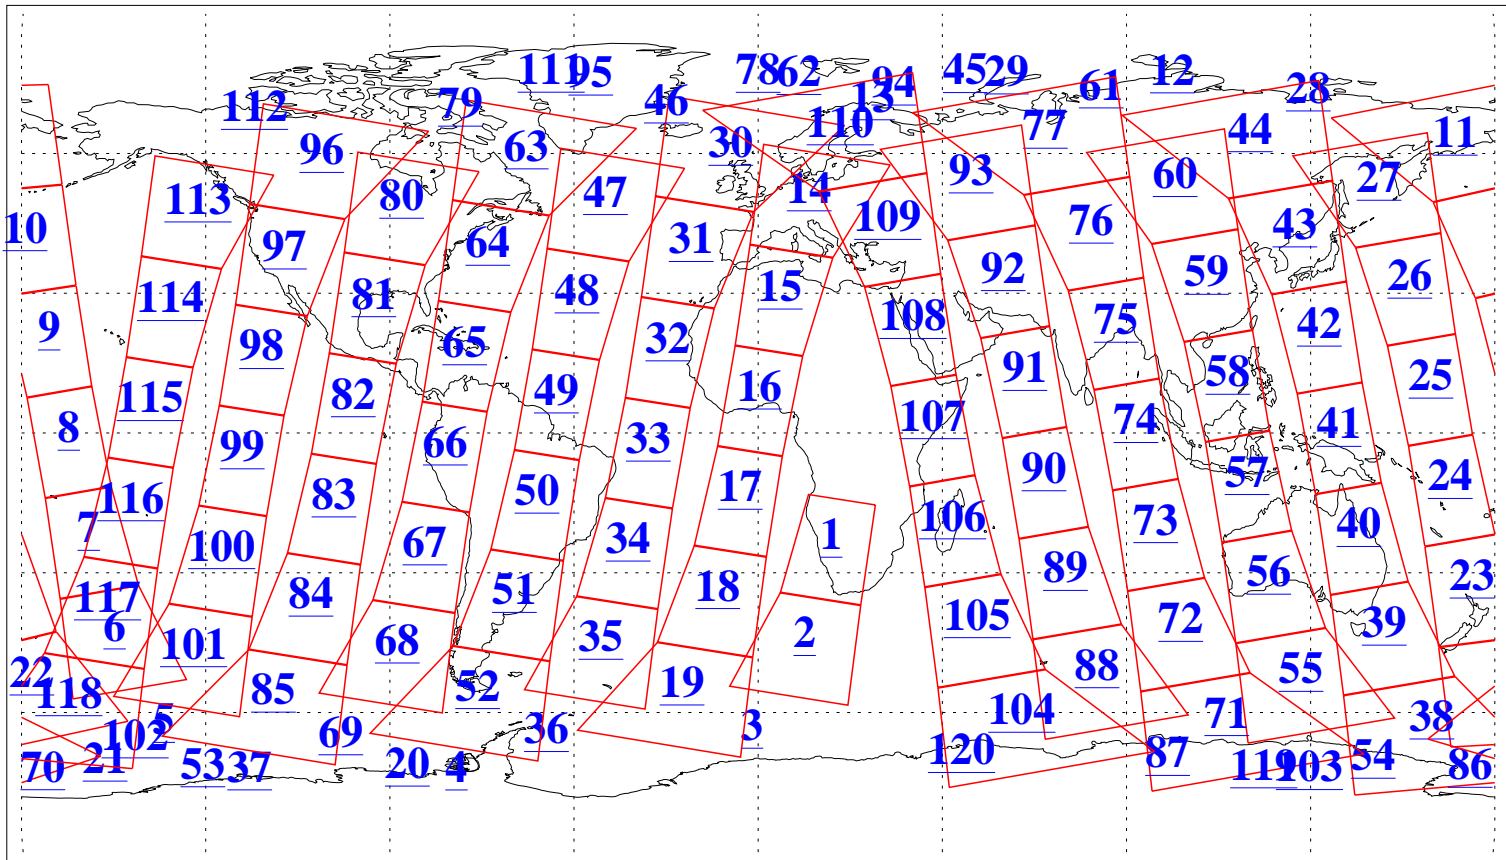

L1B Availability
 AMSU Granules: 240
 HSB Granules: 0
 AIRS Granules: 240

31 Jan 2021
 DoY 31
 Aqua Day 6847
 Granules: 1 to 120

Granules: 121 to 240

Legend: AMSU Available, HSB Available, AIRS Available

L1B Availability
 AMSU Granules: 240
 HSB Granules: 0
 AIRS Granules: 240

31 Jan 2021
 DoY 31
 Aqua Day 6847

Ascending Granules

Descending Granules

Legend: AMSU Available, *HSB Available*, *AIRS Available*

L1B Availability
 AMSU Granules: 240
 HSB Granules: 0
 AIRS Granules: 240

31 Jan 2021
 DoY 31
 Aqua Day 6847

Northern Hemisphere Granules

Southern Hemisphere Granules

Legend: AMSU Available, HSB Available, **AIRS Available**