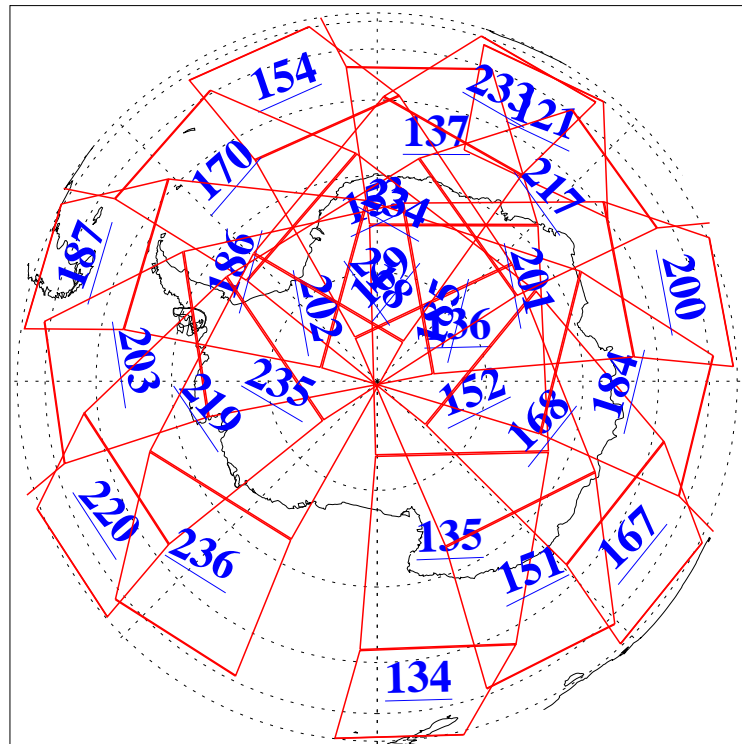

L1B Availability
 AMSU Granules: 240
 HSB Granules: 0
 AIRS Granules: 240

31 Jan 2021
 DoY 31
 Aqua Day 6847
 Granules: 1 to 120

Granules: 121 to 240

Legend: AMSU Available, HSB Available, AIRS Available

L1B Availability
 AMSU Granules: 240
 HSB Granules: 0
 AIRS Granules: 240

31 Jan 2021
 DoY 31
 Aqua Day 6847

Ascending Granules

Descending Granules

Legend: AMSU Available, *HSB Available*, *AIRS Available*

L1B Availability
 AMSU Granules: 240
 HSB Granules: 0
 AIRS Granules: 240

31 Jan 2021
 DoY 31
 Aqua Day 6847

Northern Hemisphere Granules

Southern Hemisphere Granules

Legend: AMSU Available, HSB Available, **AIRS Available**