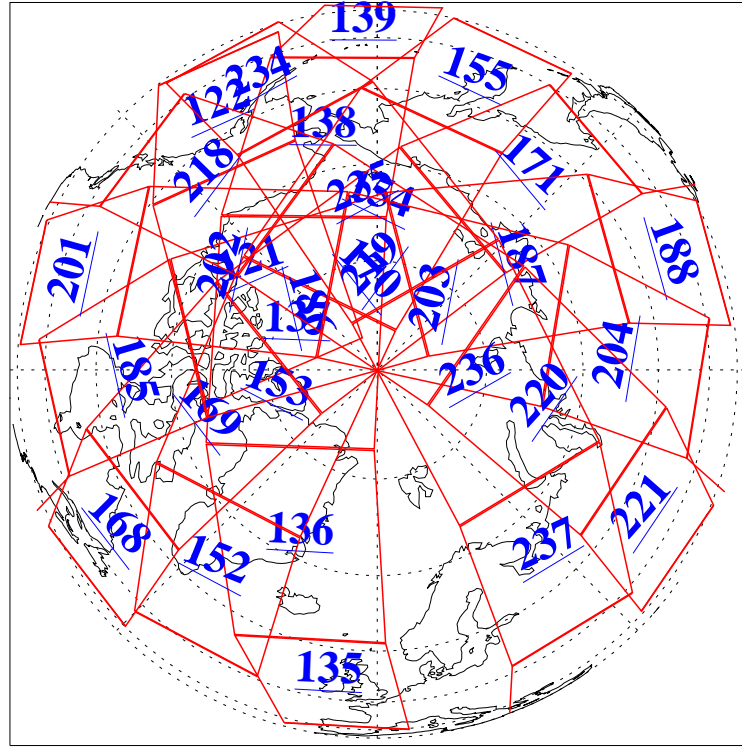

L1B Availability
 AMSU Granules: 240
 HSB Granules: 0
 AIRS Granules: 240

30 Jan 2021
 DoY 30
 Aqua Day 6846
 Granules: 1 to 120

Granules: 121 to 240

Legend: AMSU Available, *HSB Available*, *AIRS Available*

L1B Availability
AMSU Granules: 240
HSB Granules: 0
AIRS Granules: 240

30 Jan 2021
DoY 30
Aqua Day 6846

Ascending Granules

Descending Granules

Legend: AMSU Available, HSB Available, AIRS Available

L1B Availability
 AMSU Granules: 240
 HSB Granules: 0
 AIRS Granules: 240

30 Jan 2021
 DoY 30
 Aqua Day 6846

Northern Hemisphere Granules

Southern Hemisphere Granules

Legend: AMSU Available, HSB Available, AIRS Available