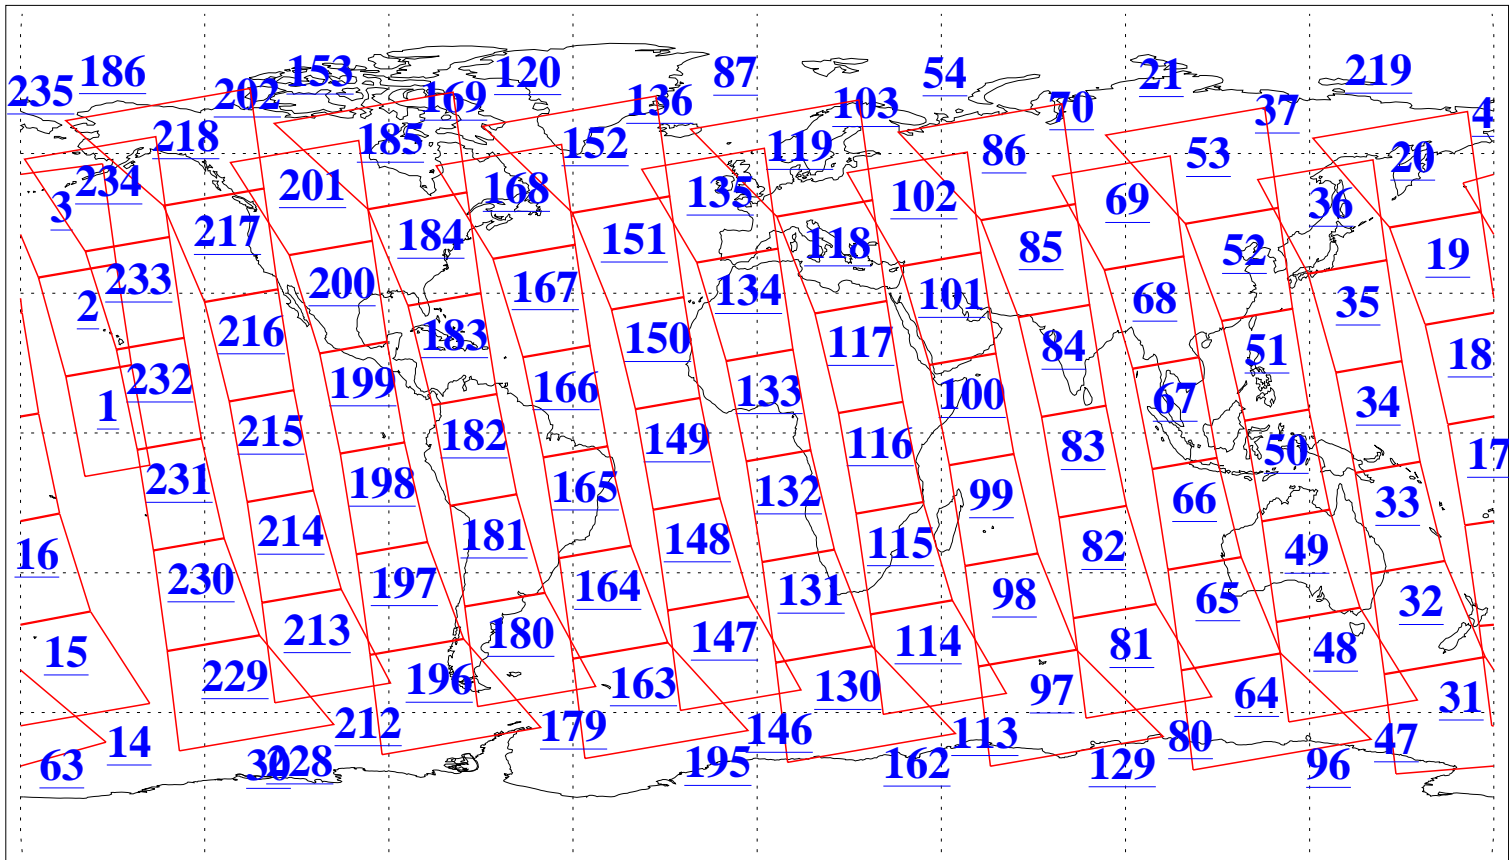

L1B Availability
 AMSU Granules: 240
 HSB Granules: 0
 AIRS Granules: 240

30 Jan 2021
 DoY 30
 Aqua Day 6846
 Granules: 1 to 120

Granules: 121 to 240

Legend: AMSU Available, *HSB Available*, *AIRS Available*

L1B Availability
AMSU Granules: 240
HSB Granules: 0
AIRS Granules: 240

30 Jan 2021
DoY 30
Aqua Day 6846

Ascending Granules

Descending Granules

Legend: AMSU Available, HSB Available, AIRS Available

L1B Availability
 AMSU Granules: 240
 HSB Granules: 0
 AIRS Granules: 240

30 Jan 2021
 DoY 30
 Aqua Day 6846

Northern Hemisphere Granules

Southern Hemisphere Granules

Legend: AMSU Available, HSB Available, AIRS Available