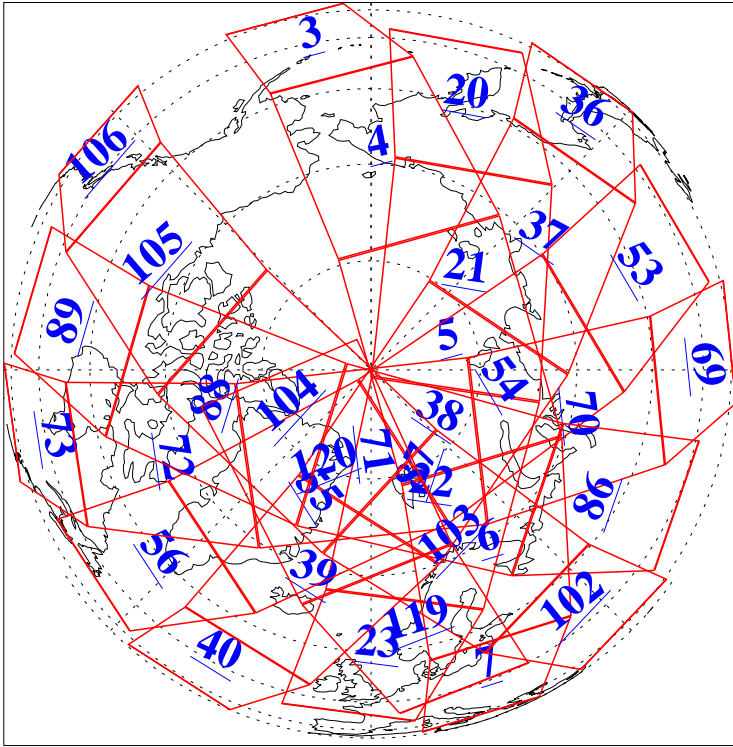

L1B Availability
 AMSU Granules: 240
 HSB Granules: 0
 AIRS Granules: 240

30 Jan 2021
 DoY 30
 Aqua Day 6846
 Granules: 1 to 120

Granules: 121 to 240

Legend: AMSU Available, *HSB Available*, *AIRS Available*

L1B Availability
AMSU Granules: 240
HSB Granules: 0
AIRS Granules: 240

30 Jan 2021
DoY 30
Aqua Day 6846

Ascending Granules

Descending Granules

Legend: AMSU Available, HSB Available, AIRS Available

L1B Availability
 AMSU Granules: 240
 HSB Granules: 0
 AIRS Granules: 240

30 Jan 2021
 DoY 30
 Aqua Day 6846

Northern Hemisphere Granules

Southern Hemisphere Granules

Legend: AMSU Available, HSB Available, AIRS Available