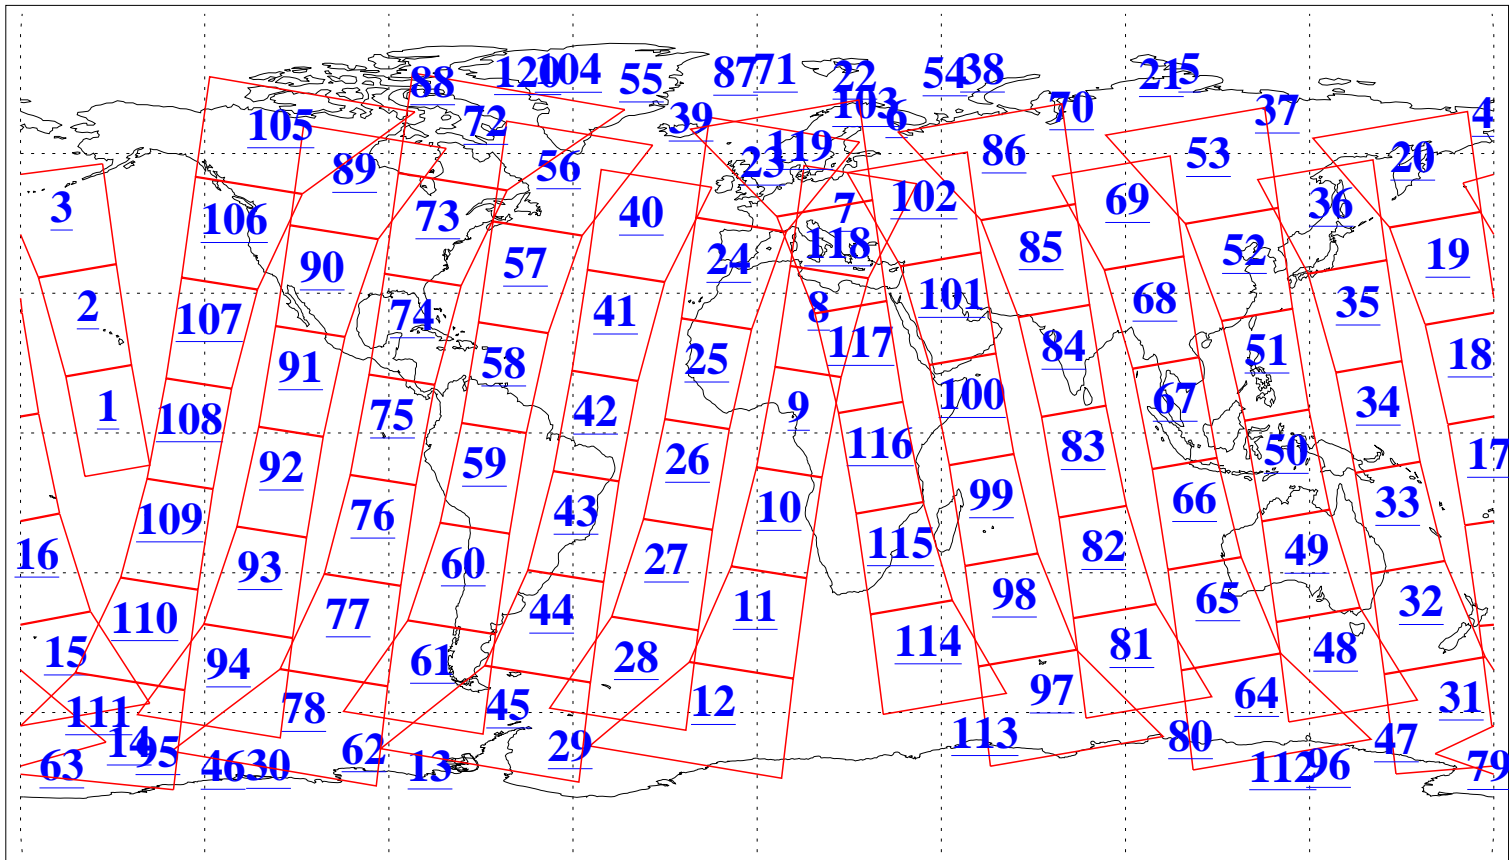

L1B Availability
 AMSU Granules: 240
 HSB Granules: 0
 AIRS Granules: 240

30 Jan 2021
 DoY 30
 Aqua Day 6846
 Granules: 1 to 120

Granules: 121 to 240

Legend: AMSU Available, *HSB Available*, *AIRS Available*

L1B Availability
AMSU Granules: 240
HSB Granules: 0
AIRS Granules: 240

30 Jan 2021
DoY 30
Aqua Day 6846

Ascending Granules

Descending Granules

Legend: AMSU Available, HSB Available, AIRS Available

L1B Availability
 AMSU Granules: 240
 HSB Granules: 0
 AIRS Granules: 240

30 Jan 2021
 DoY 30
 Aqua Day 6846

Northern Hemisphere Granules

Southern Hemisphere Granules

Legend: AMSU Available, HSB Available, AIRS Available