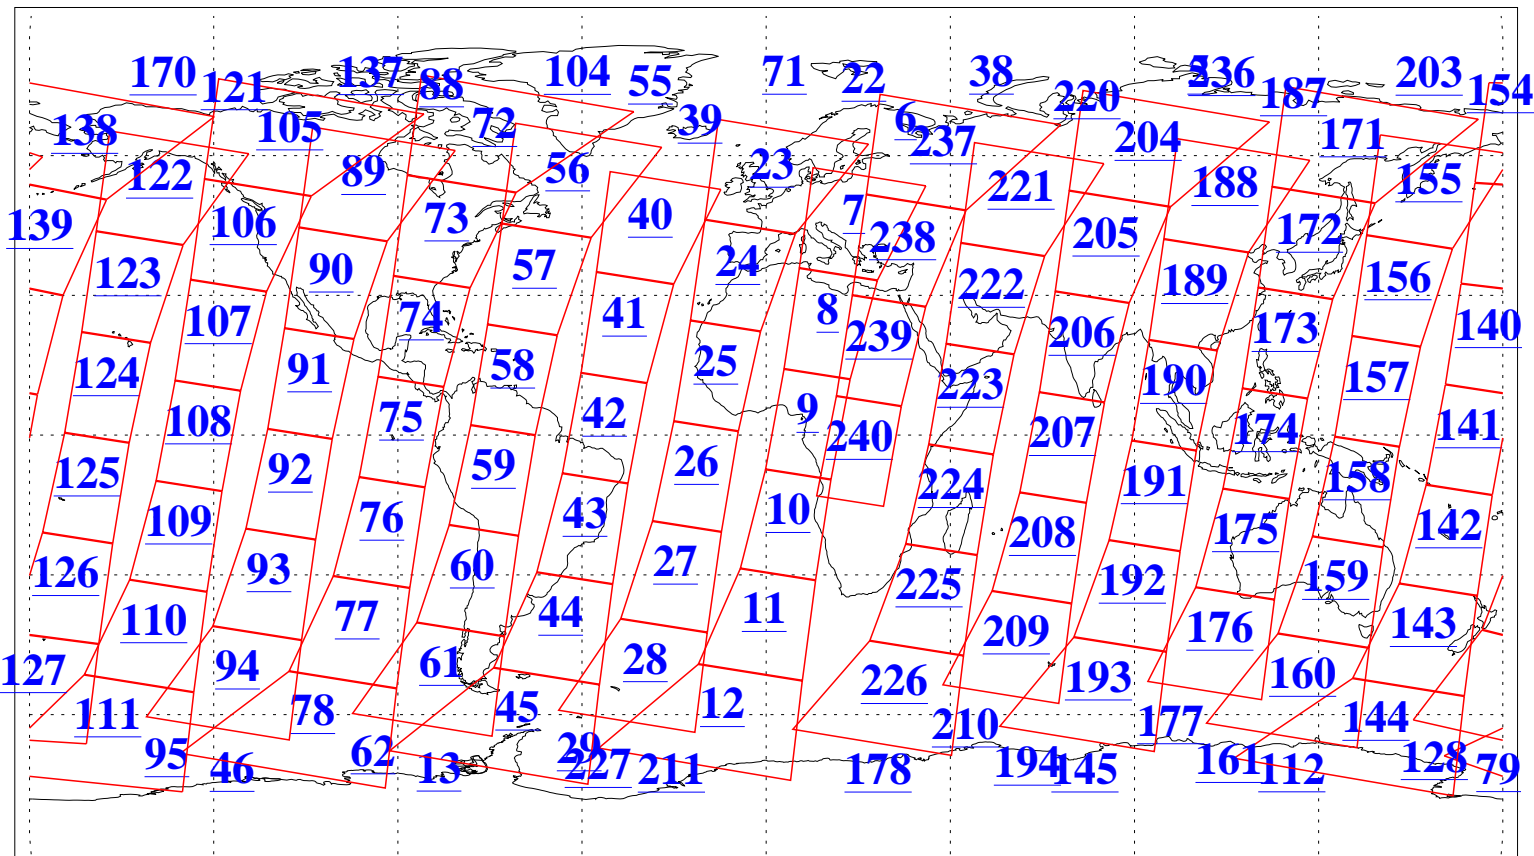

L1B Availability
 AMSU Granules: 240
 HSB Granules: 0
 AIRS Granules: 240

30 Jan 2021
 DoY 30
 Aqua Day 6846
 Granules: 1 to 120

Granules: 121 to 240

Legend: AMSU Available, *HSB Available*, *AIRS Available*

L1B Availability
AMSU Granules: 240
HSB Granules: 0
AIRS Granules: 240

30 Jan 2021
DoY 30
Aqua Day 6846

Ascending Granules

Descending Granules

Legend: AMSU Available, HSB Available, AIRS Available

L1B Availability
 AMSU Granules: 240
 HSB Granules: 0
 AIRS Granules: 240

30 Jan 2021
 DoY 30
 Aqua Day 6846

Northern Hemisphere Granules

Southern Hemisphere Granules

Legend: AMSU Available, HSB Available, AIRS Available