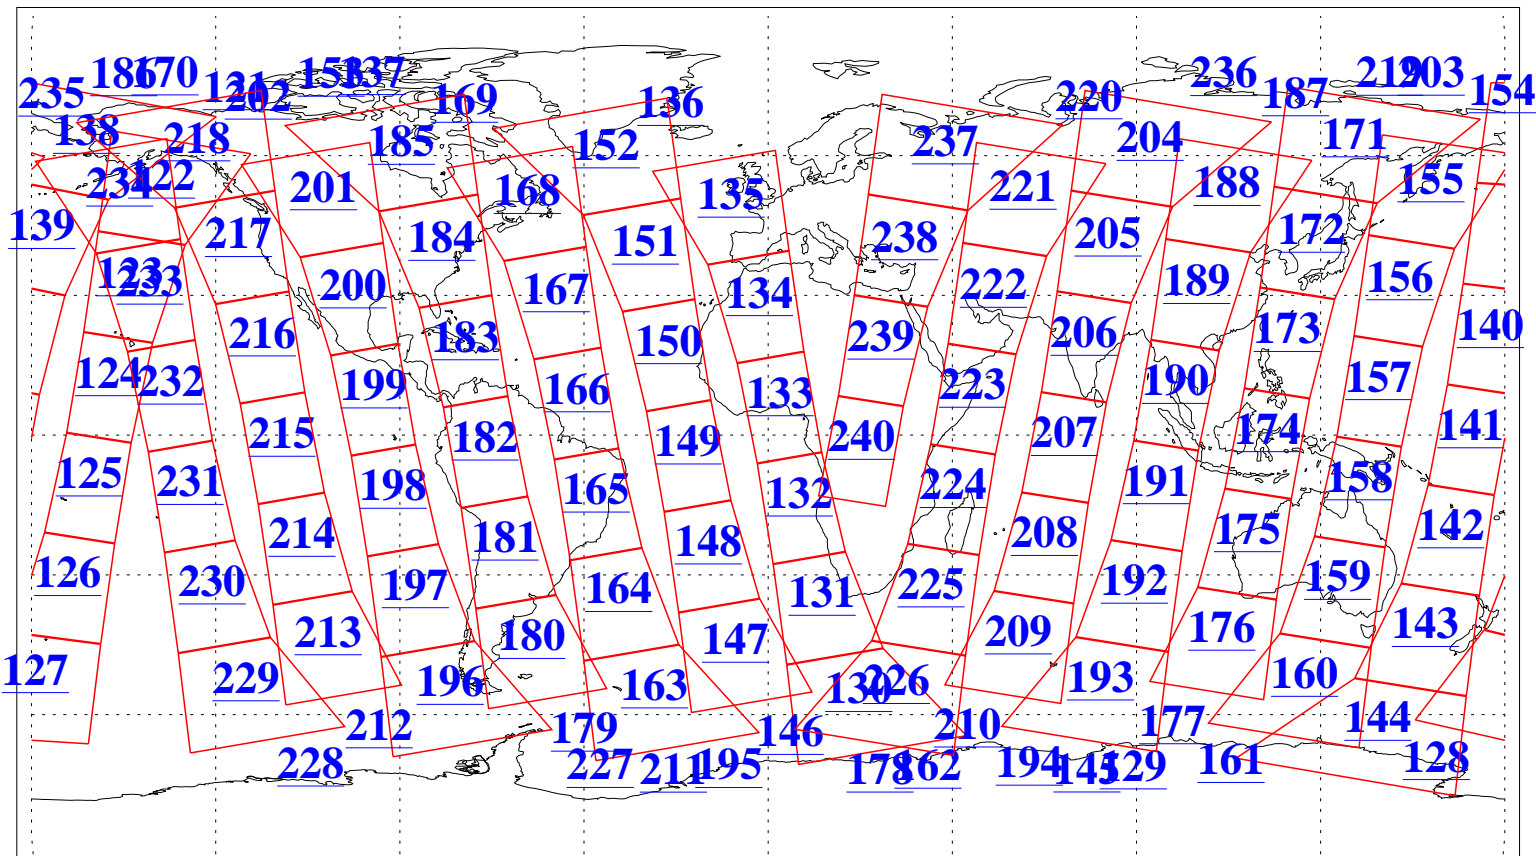

L1B Availability
 AMSU Granules: 240
 HSB Granules: 0
 AIRS Granules: 240

30 Jan 2021
 DoY 30
 Aqua Day 6846
 Granules: 1 to 120

Granules: 121 to 240

Legend: AMSU Available, *HSB Available*, *AIRS Available*

L1B Availability
AMSU Granules: 240
HSB Granules: 0
AIRS Granules: 240

30 Jan 2021
DoY 30
Aqua Day 6846

Ascending Granules

Descending Granules

Legend: AMSU Available, HSB Available, AIRS Available

L1B Availability
 AMSU Granules: 240
 HSB Granules: 0
 AIRS Granules: 240

30 Jan 2021
 DoY 30
 Aqua Day 6846

Northern Hemisphere Granules

Southern Hemisphere Granules

Legend: AMSU Available, HSB Available, AIRS Available