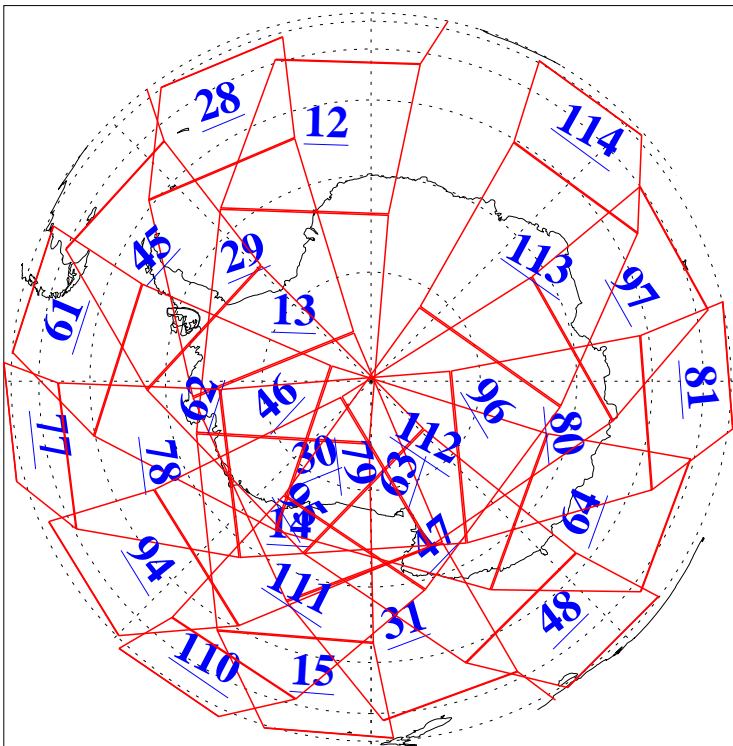

L1B Availability
 AMSU Granules: 240
 HSB Granules: 0
 AIRS Granules: 240

30 Jan 2021
 DoY 30
 Aqua Day 6846
 Granules: 1 to 120

Granules: 121 to 240

Legend: AMSU Available, *HSB Available*, *AIRS Available*

L1B Availability
AMSU Granules: 240
HSB Granules: 0
AIRS Granules: 240

30 Jan 2021
DoY 30
Aqua Day 6846

Ascending Granules

Descending Granules

Legend: AMSU Available, HSB Available, AIRS Available

L1B Availability
 AMSU Granules: 240
 HSB Granules: 0
 AIRS Granules: 240

30 Jan 2021
 DoY 30
 Aqua Day 6846

Northern Hemisphere Granules

Southern Hemisphere Granules

Legend: AMSU Available, HSB Available, AIRS Available