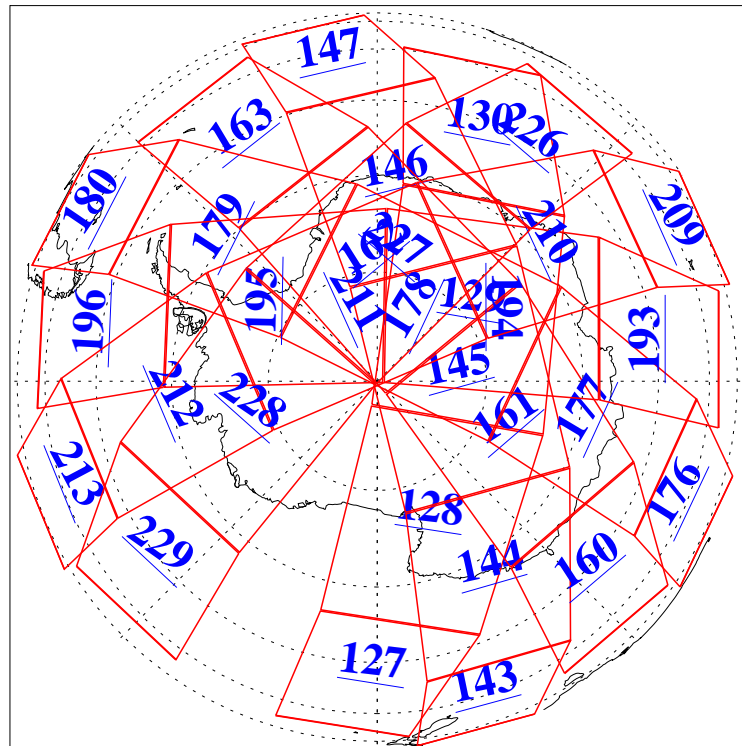

Legend: AMSU Available, HSB Available, AIRS Available