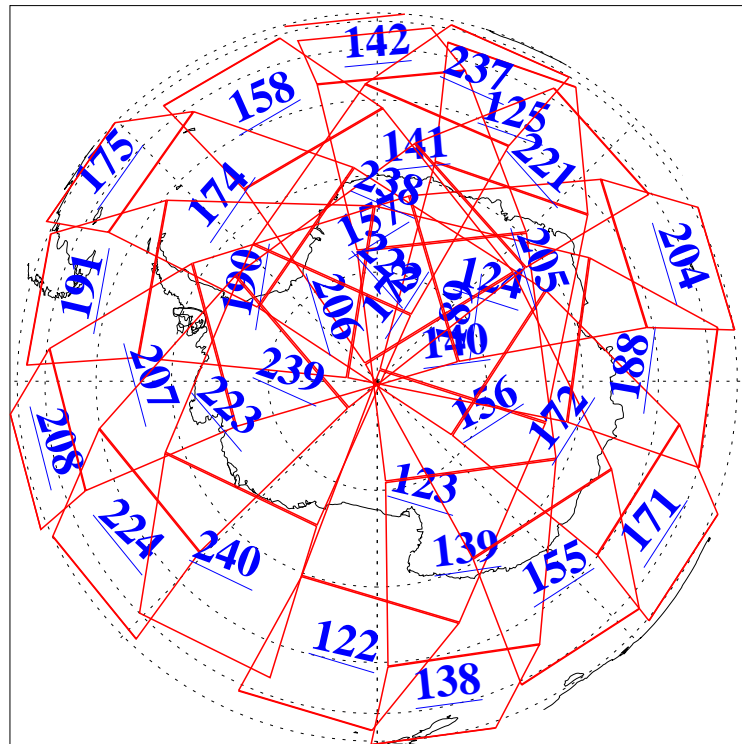

L1B Availability  
 AMSU Granules: 240  
 HSB Granules: 0  
 AIRS Granules: 240

27 Jan 2021  
 DoY 27  
 Aqua Day 6843  
 Granules: 1 to 120

Granules: 121 to 240

Legend: AMSU Available, *HSB Available*, *AIRS Available*

L1B Availability  
AMSU Granules: 240  
HSB Granules: 0  
AIRS Granules: 240

27 Jan 2021  
DoY 27  
Aqua Day 6843

Ascending Granules

Descending Granules

Legend: AMSU Available, *HSB Available*, *AIRS Available*

L1B Availability  
 AMSU Granules: 240  
 HSB Granules: 0  
 AIRS Granules: 240

27 Jan 2021  
 DoY 27  
 Aqua Day 6843

Northern Hemisphere Granules

Southern Hemisphere Granules

Legend: AMSU Available, HSB Available, **AIRS Available**