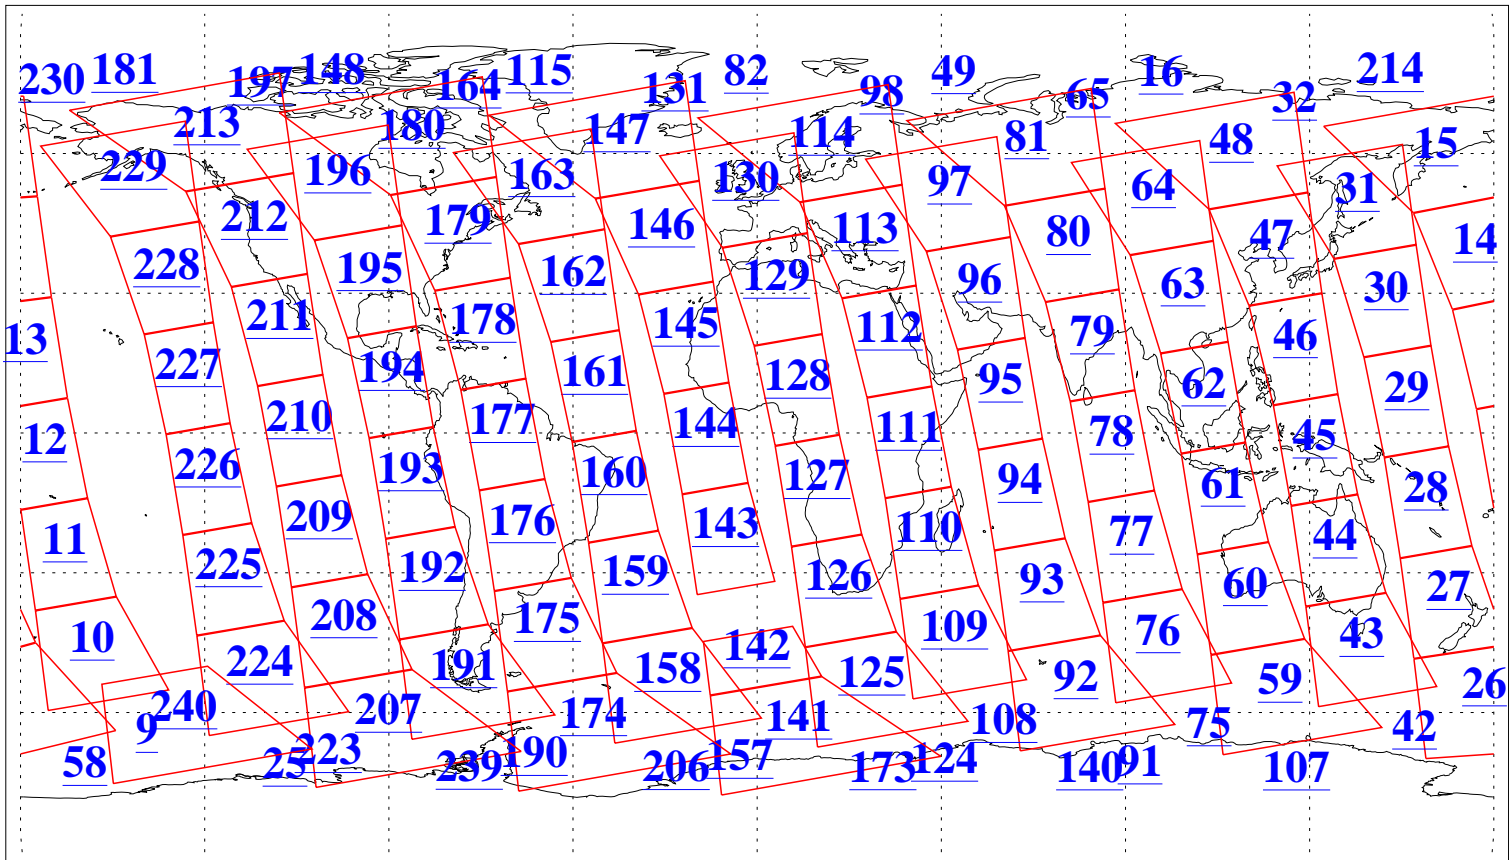

L1B Availability  
 AMSU Granules: 240  
 HSB Granules: 0  
 AIRS Granules: 240

27 Jan 2021  
 DoY 27  
 Aqua Day 6843  
 Granules: 1 to 120

Granules: 121 to 240

Legend: AMSU Available, *HSB Available*, *AIRS Available*

L1B Availability  
AMSU Granules: 240  
HSB Granules: 0  
AIRS Granules: 240

27 Jan 2021  
DoY 27  
Aqua Day 6843

Ascending Granules

Descending Granules

Legend: AMSU Available, *HSB Available*, *AIRS Available*

L1B Availability  
 AMSU Granules: 240  
 HSB Granules: 0  
 AIRS Granules: 240

27 Jan 2021  
 DoY 27  
 Aqua Day 6843

Northern Hemisphere Granules

Southern Hemisphere Granules

Legend: AMSU Available, HSB Available, **AIRS Available**