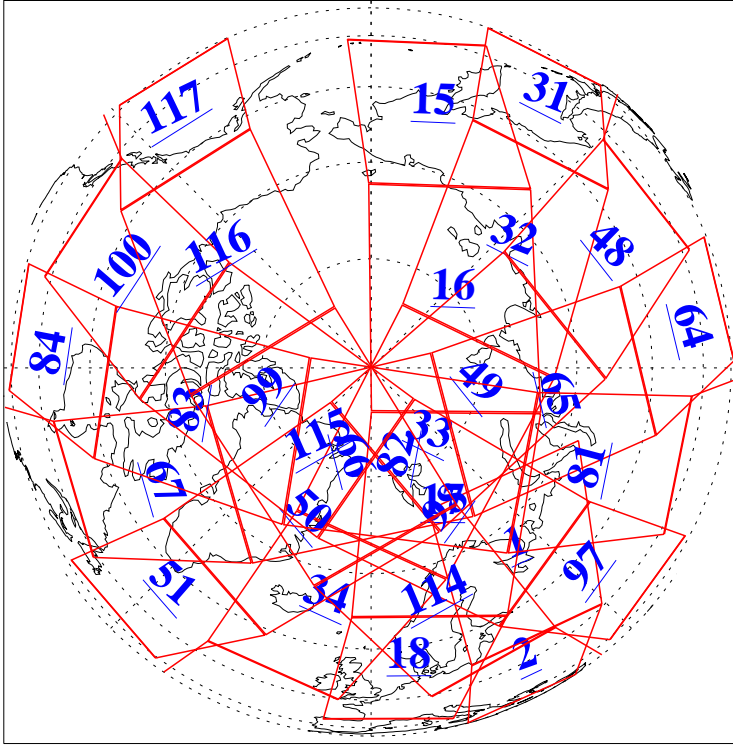

L1B Availability  
 AMSU Granules: 240  
 HSB Granules: 0  
 AIRS Granules: 240

27 Jan 2021  
 DoY 27  
 Aqua Day 6843  
 Granules: 1 to 120

Granules: 121 to 240

Legend: AMSU Available, *HSB Available*, *AIRS Available*

L1B Availability  
AMSU Granules: 240  
HSB Granules: 0  
AIRS Granules: 240

27 Jan 2021  
DoY 27  
Aqua Day 6843

Ascending Granules

Descending Granules

Legend: AMSU Available, *HSB Available*, *AIRS Available*

L1B Availability  
 AMSU Granules: 240  
 HSB Granules: 0  
 AIRS Granules: 240

27 Jan 2021  
 DoY 27  
 Aqua Day 6843

Northern Hemisphere Granules

Southern Hemisphere Granules

Legend: AMSU Available, HSB Available, **AIRS Available**