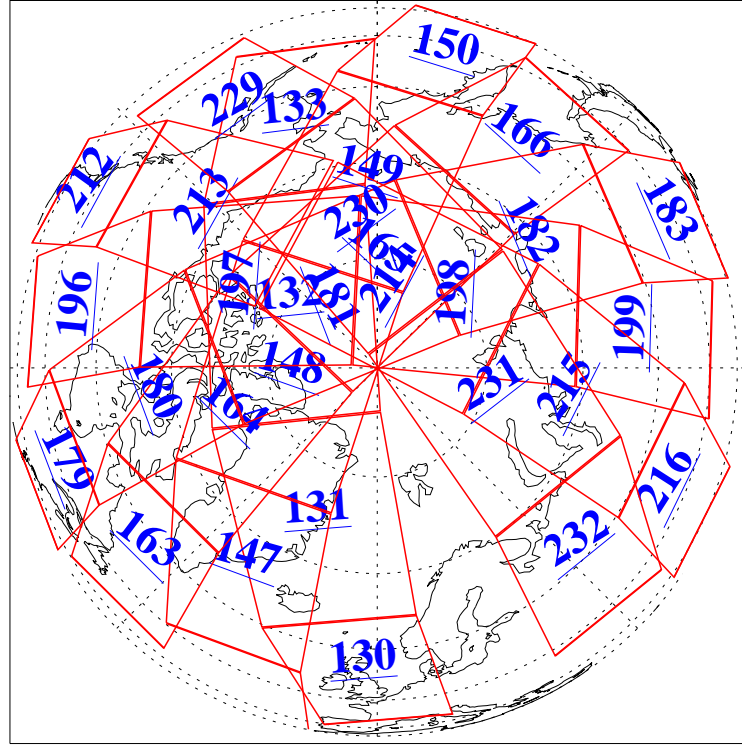

L1B Availability  
AMSU Granules: 240  
HSB Granules: 0  
AIRS Granules: 240

27 Jan 2021  
DoY 27  
Aqua Day 6843

Ascending Granules

Descending Granules

Legend: AMSU Available, *HSB Available*, *AIRS Available*

L1B Availability  
 AMSU Granules: 240  
 HSB Granules: 0  
 AIRS Granules: 240

27 Jan 2021  
 DoY 27  
 Aqua Day 6843

Northern Hemisphere Granules

Southern Hemisphere Granules

Legend: AMSU Available, HSB Available, **AIRS Available**