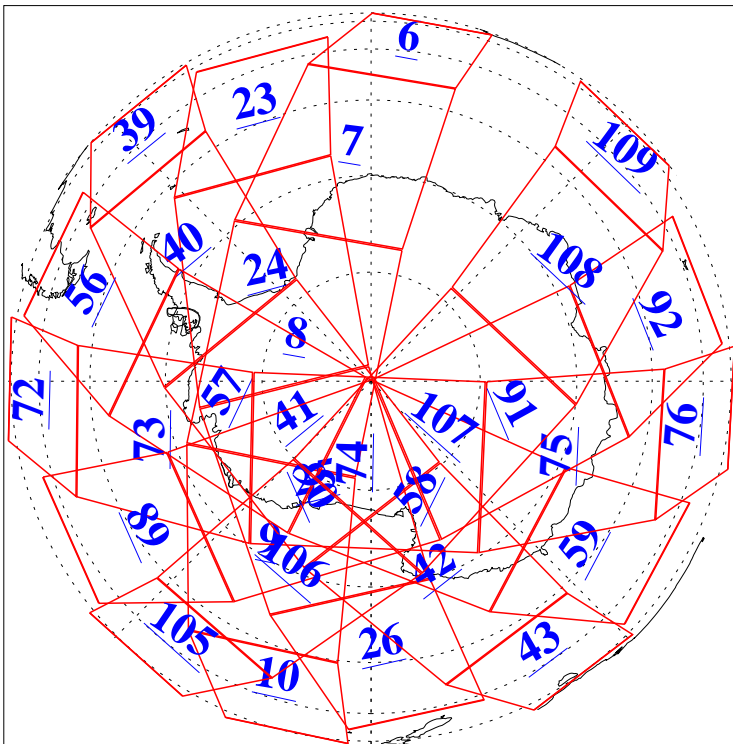

L1B Availability  
 AMSU Granules: 240  
 HSB Granules: 0  
 AIRS Granules: 240

27 Jan 2021  
 DoY 27  
 Aqua Day 6843  
 Granules: 1 to 120

Granules: 121 to 240

Legend: AMSU Available, *HSB Available*, *AIRS Available*

L1B Availability  
AMSU Granules: 240  
HSB Granules: 0  
AIRS Granules: 240

27 Jan 2021  
DoY 27  
Aqua Day 6843

Ascending Granules

Descending Granules

Legend: AMSU Available, *HSB Available*, *AIRS Available*

L1B Availability  
 AMSU Granules: 240  
 HSB Granules: 0  
 AIRS Granules: 240

27 Jan 2021  
 DoY 27  
 Aqua Day 6843

Northern Hemisphere Granules

Southern Hemisphere Granules

Legend: AMSU Available, HSB Available, **AIRS Available**