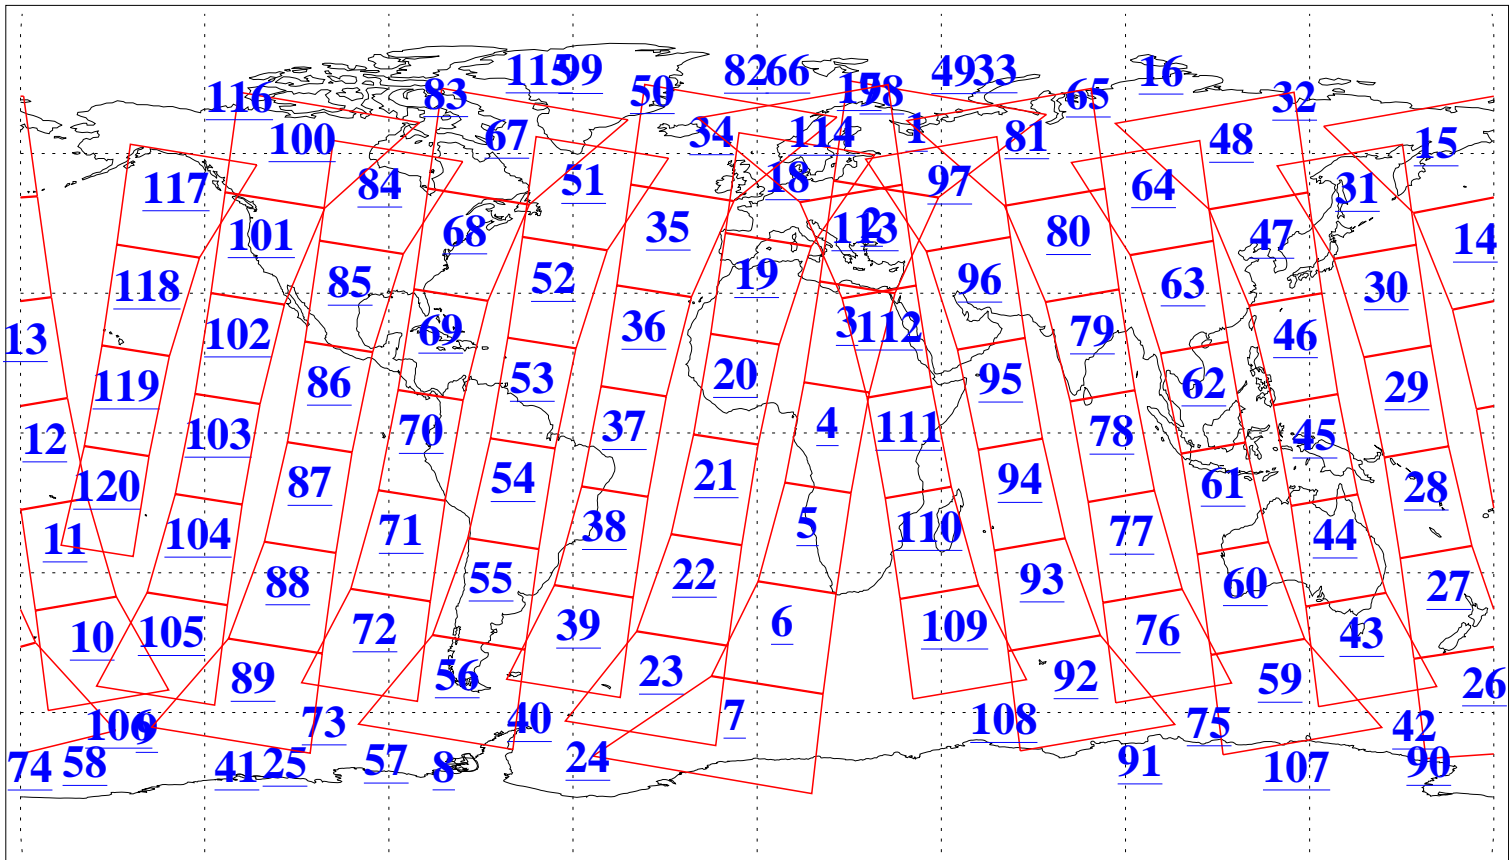

L1B Availability  
 AMSU Granules: 240  
 HSB Granules: 0  
 AIRS Granules: 240

27 Jan 2021  
 DoY 27  
 Aqua Day 6843  
 Granules: 1 to 120

Granules: 121 to 240

Legend: AMSU Available, *HSB Available*, *AIRS Available*

L1B Availability  
AMSU Granules: 240  
HSB Granules: 0  
AIRS Granules: 240

27 Jan 2021  
DoY 27  
Aqua Day 6843

Ascending Granules

Descending Granules

Legend: AMSU Available, *HSB Available*, *AIRS Available*

L1B Availability  
 AMSU Granules: 240  
 HSB Granules: 0  
 AIRS Granules: 240

27 Jan 2021  
 DoY 27  
 Aqua Day 6843

Northern Hemisphere Granules

Southern Hemisphere Granules

Legend: AMSU Available, HSB Available, **AIRS Available**