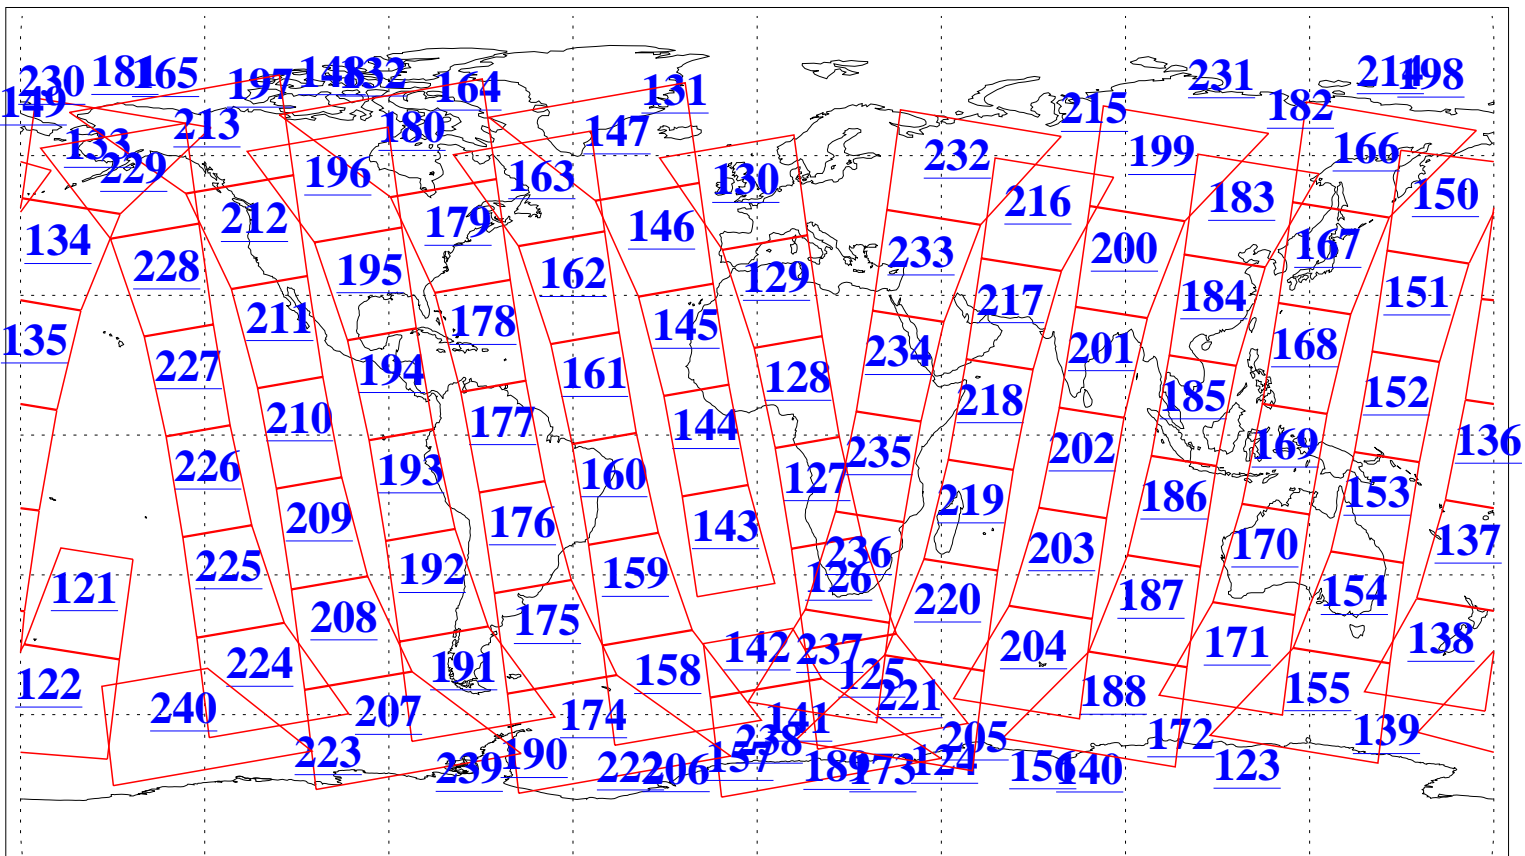

L1B Availability  
 AMSU Granules: 240  
 HSB Granules: 0  
 AIRS Granules: 240

27 Jan 2021  
 DoY 27  
 Aqua Day 6843  
 Granules: 1 to 120

Granules: 121 to 240

Legend: AMSU Available, *HSB Available*, *AIRS Available*

L1B Availability  
AMSU Granules: 240  
HSB Granules: 0  
AIRS Granules: 240

27 Jan 2021  
DoY 27  
Aqua Day 6843

Ascending Granules

Descending Granules

Legend: AMSU Available, *HSB Available*, *AIRS Available*

L1B Availability  
 AMSU Granules: 240  
 HSB Granules: 0  
 AIRS Granules: 240

27 Jan 2021  
 DoY 27  
 Aqua Day 6843

Northern Hemisphere Granules

Southern Hemisphere Granules

Legend: AMSU Available, HSB Available, **AIRS Available**