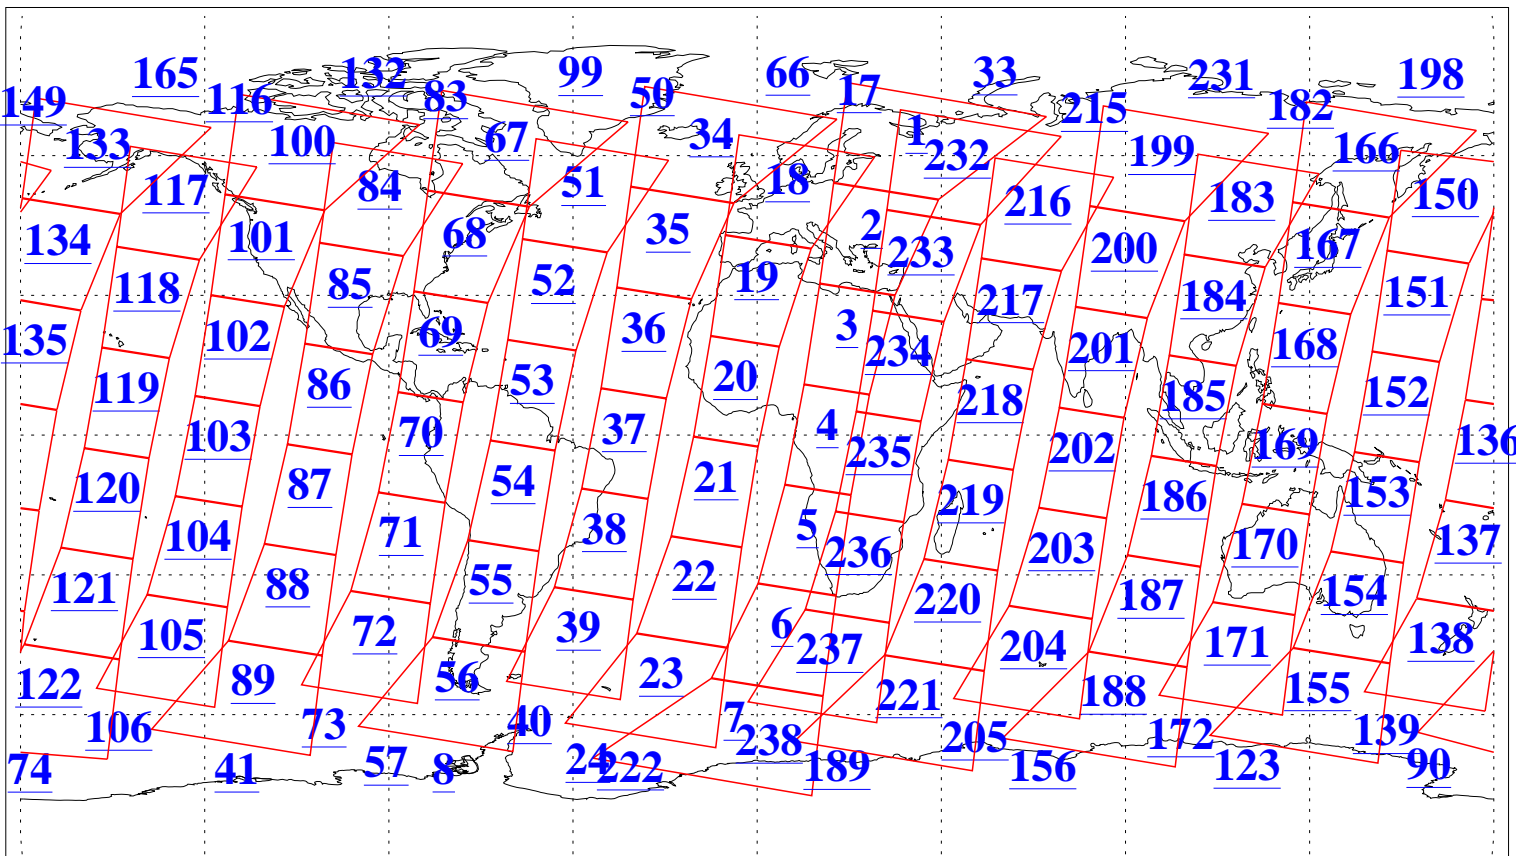

L1B Availability  
 AMSU Granules: 240  
 HSB Granules: 0  
 AIRS Granules: 240

27 Jan 2021  
 DoY 27  
 Aqua Day 6843  
 Granules: 1 to 120

Granules: 121 to 240

Legend: AMSU Available, *HSB Available*, *AIRS Available*

L1B Availability  
AMSU Granules: 240  
HSB Granules: 0  
AIRS Granules: 240

27 Jan 2021  
DoY 27  
Aqua Day 6843

Ascending Granules

Descending Granules

Legend: AMSU Available, *HSB Available*, *AIRS Available*

L1B Availability  
 AMSU Granules: 240  
 HSB Granules: 0  
 AIRS Granules: 240

27 Jan 2021  
 DoY 27  
 Aqua Day 6843

Northern Hemisphere Granules

Southern Hemisphere Granules

Legend: AMSU Available, HSB Available, **AIRS Available**