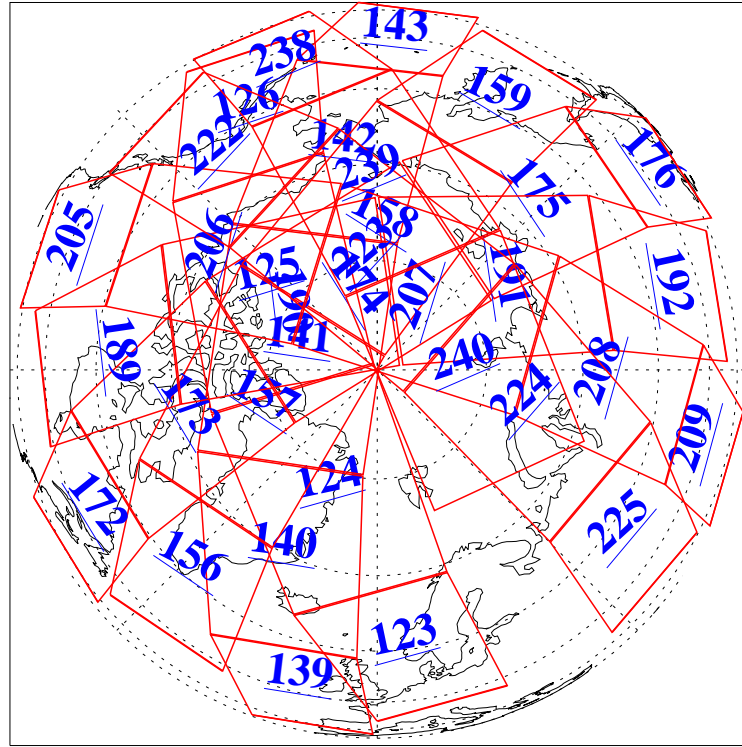

26 Jan 2021
 DoY 26
 Aqua Day 6842

Ascending Granules

Descending Granules

Legend: AMSU Available, *HSB Available*, *AIRS Available*

L1B Availability
AMSU Granules: 240
HSB Granules: 0
AIRS Granules: 240

26 Jan 2021
DoY 26
Aqua Day 6842

Northern Hemisphere Granules

Southern Hemisphere Granules

Legend: AMSU Available, **HSB Available**, AIRS Available