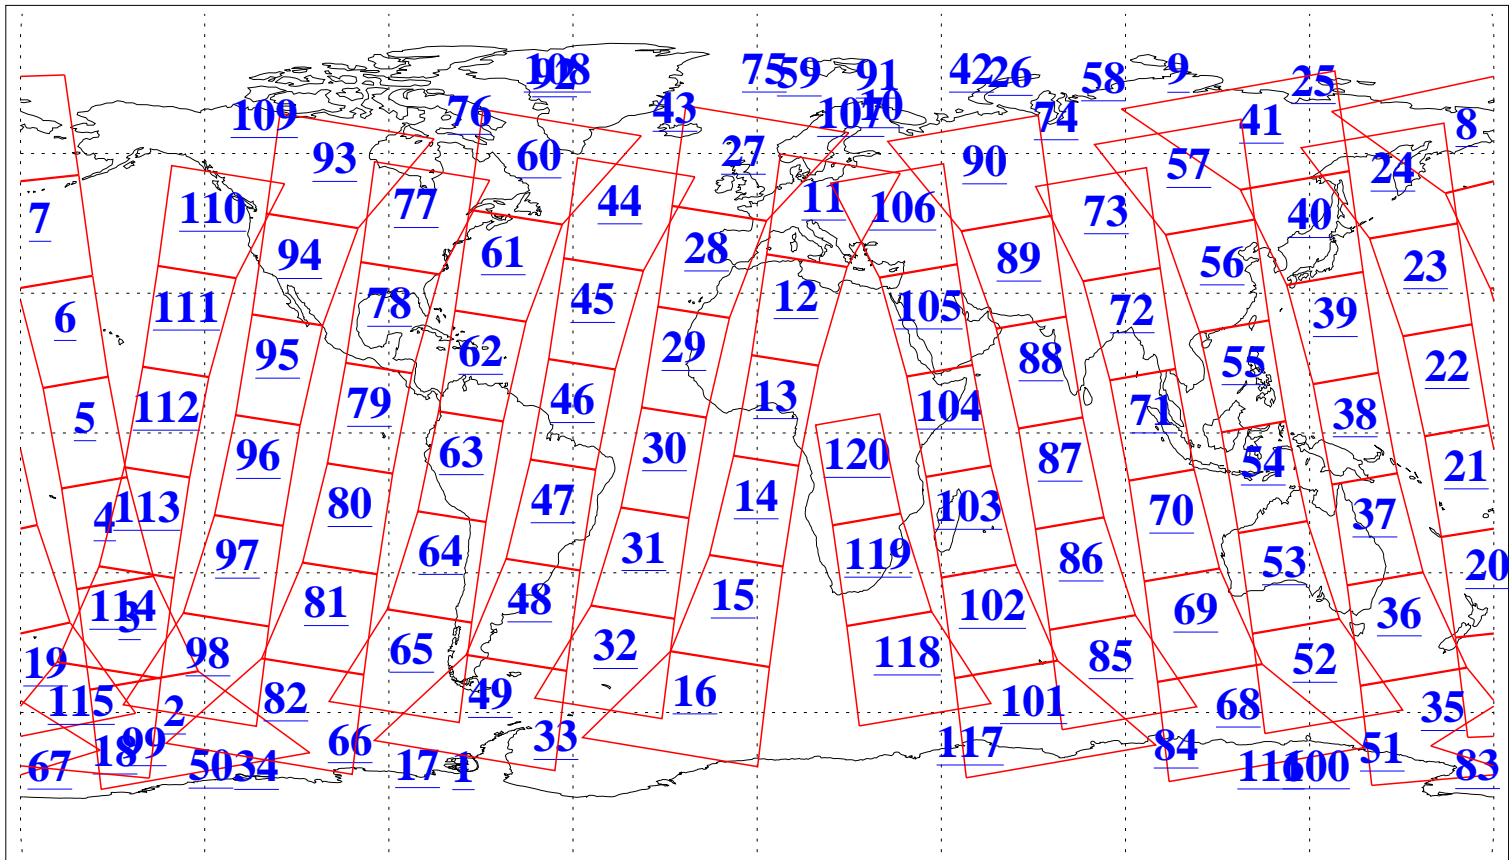

L1B Availability
AMSU Granules: 240
HSB Granules: 0
AIRS Granules: 240

26 Jan 2021
DoY 26
Aqua Day 6842
Granules: 1 to 120

Granules: 121 to 240

Legend: AMSU Available, HSB Available, AIRS Available

L1B Availability
 AMSU Granules: 240
 HSB Granules: 0
 AIRS Granules: 240

26 Jan 2021
 DoY 26
 Aqua Day 6842

Ascending Granules

Descending Granules

Legend: AMSU Available, *HSB Available*, *AIRS Available*

L1B Availability
AMSU Granules: 240
HSB Granules: 0
AIRS Granules: 240

26 Jan 2021
DoY 26
Aqua Day 6842

Northern Hemisphere Granules

Southern Hemisphere Granules

Legend: AMSU Available, **HSB Available**, AIRS Available