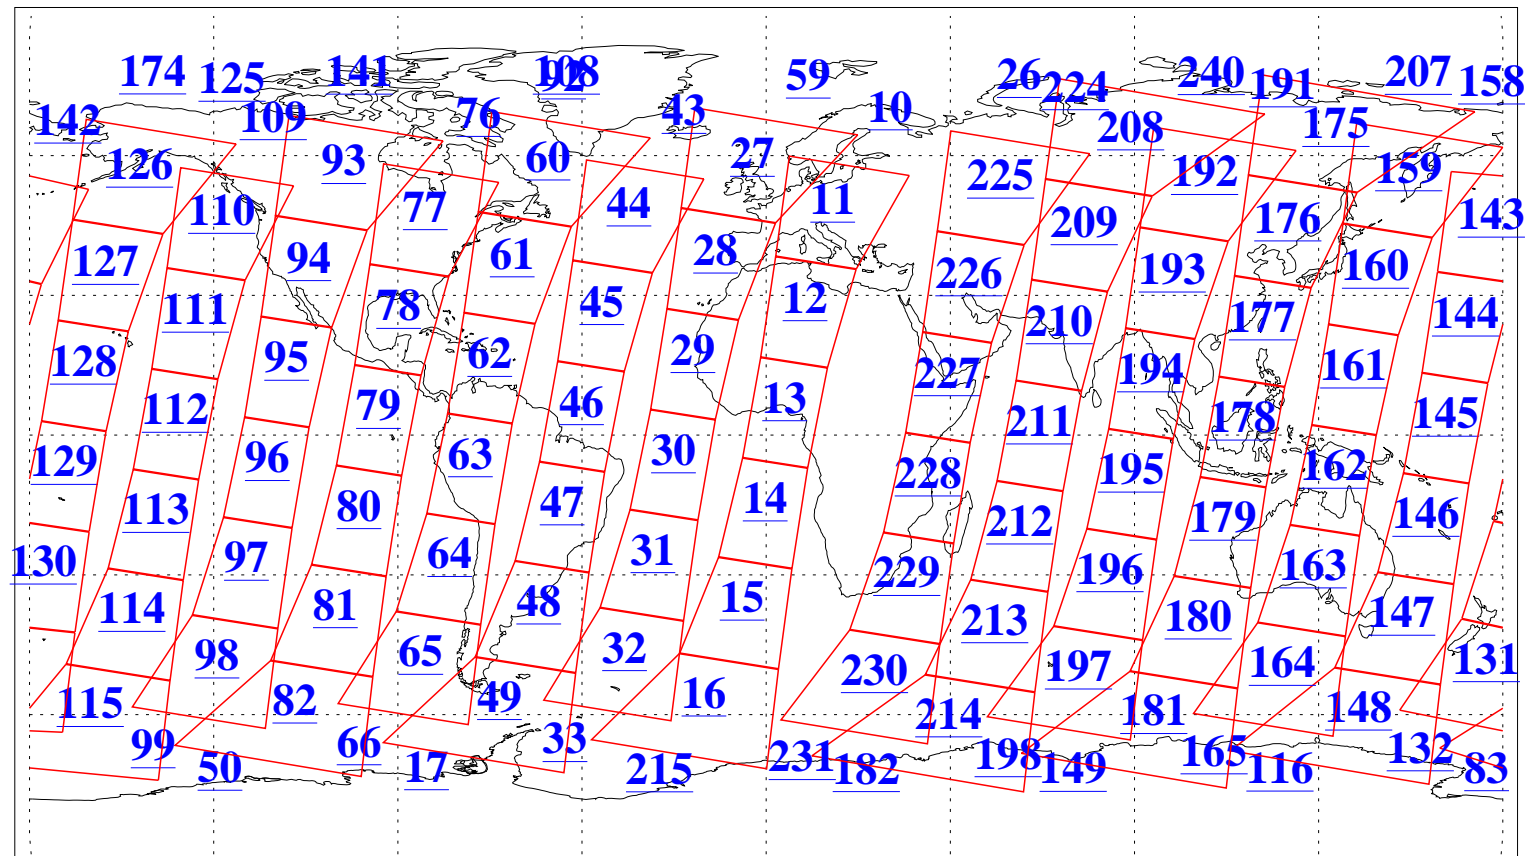

L1B Availability
AMSU Granules: 240
HSB Granules: 0
AIRS Granules: 240

26 Jan 2021
DoY 26
Aqua Day 6842
Granules: 1 to 120

Granules: 121 to 240

Legend: AMSU Available, HSB Available, AIRS Available

L1B Availability
 AMSU Granules: 240
 HSB Granules: 0
 AIRS Granules: 240

26 Jan 2021
 DoY 26
 Aqua Day 6842

Ascending Granules

Descending Granules

Legend: AMSU Available, *HSB Available*, *AIRS Available*

L1B Availability
AMSU Granules: 240
HSB Granules: 0
AIRS Granules: 240

26 Jan 2021
DoY 26
Aqua Day 6842

Northern Hemisphere Granules

Southern Hemisphere Granules

Legend: AMSU Available, **HSB Available**, AIRS Available