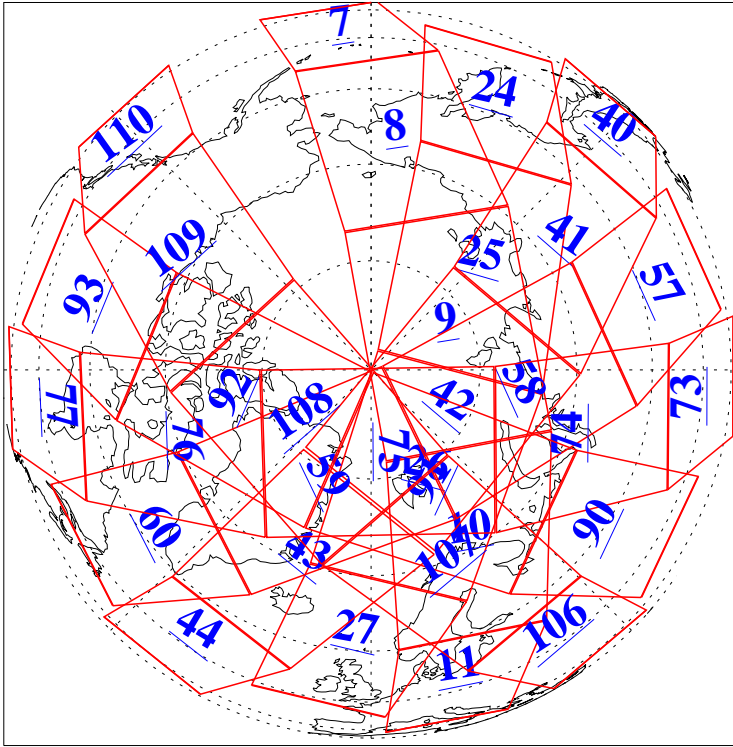

L1B Availability
AMSU Granules: 240
HSB Granules: 0
AIRS Granules: 240

26 Jan 2021
DoY 26
Aqua Day 6842
Granules: 1 to 120

Granules: 121 to 240

Legend: AMSU Available, HSB Available, AIRS Available

L1B Availability
 AMSU Granules: 240
 HSB Granules: 0
 AIRS Granules: 240

26 Jan 2021
 DoY 26
 Aqua Day 6842

Ascending Granules

Descending Granules

Legend: AMSU Available, *HSB Available*, *AIRS Available*

L1B Availability
AMSU Granules: 240
HSB Granules: 0
AIRS Granules: 240

26 Jan 2021
DoY 26
Aqua Day 6842

Northern Hemisphere Granules

Southern Hemisphere Granules

Legend: AMSU Available, **HSB Available**, AIRS Available