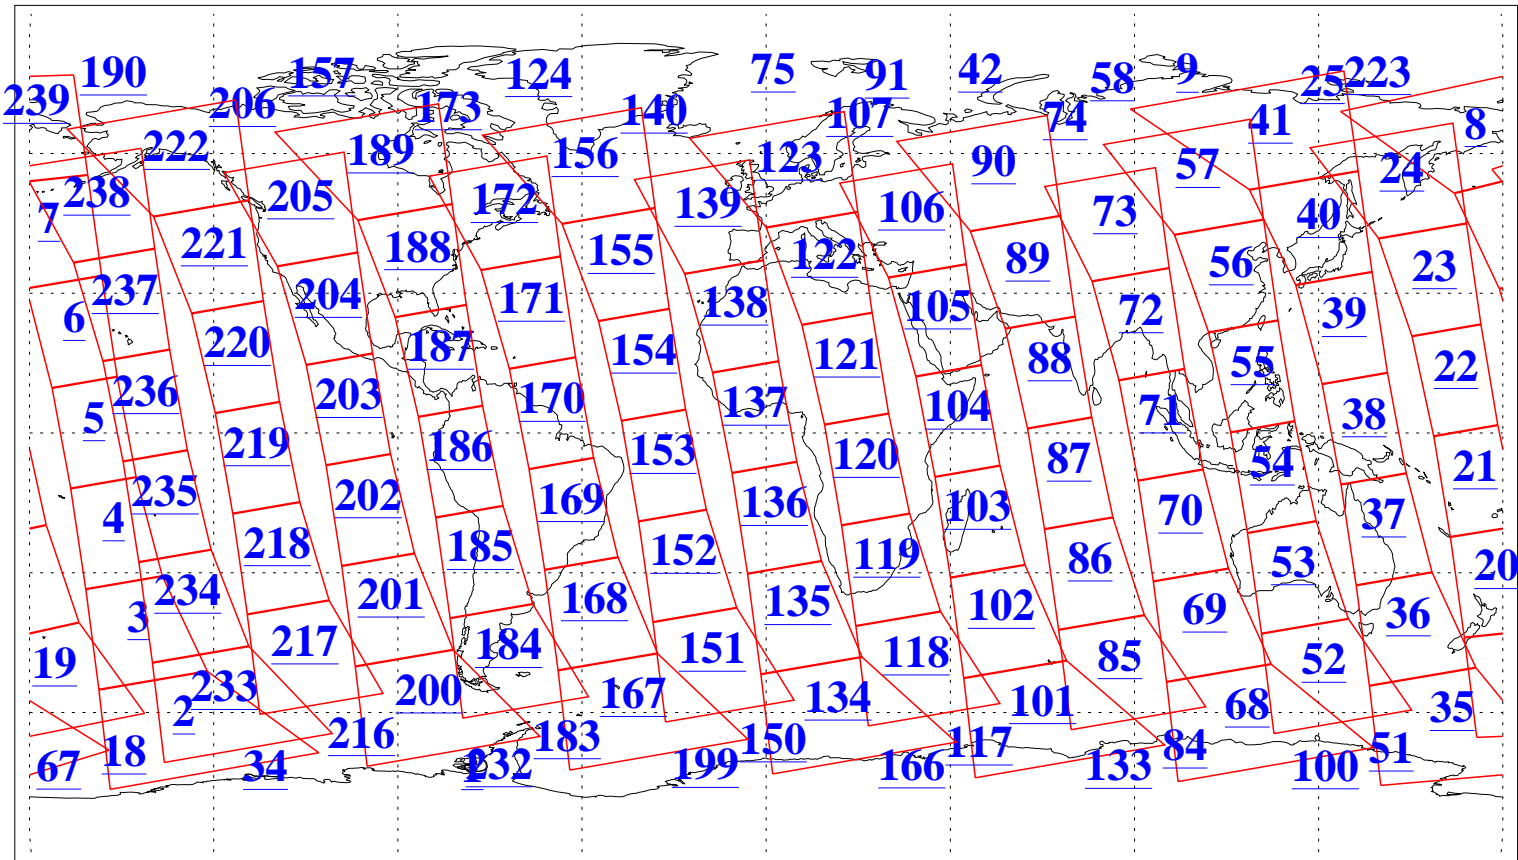

L1B Availability
AMSU Granules: 240
HSB Granules: 0
AIRS Granules: 240

26 Jan 2021
DoY 26
Aqua Day 6842
Granules: 1 to 120

Granules: 121 to 240

Legend: AMSU Available, HSB Available, AIRS Available

L1B Availability
 AMSU Granules: 240
 HSB Granules: 0
 AIRS Granules: 240

26 Jan 2021
 DoY 26
 Aqua Day 6842

Ascending Granules

Descending Granules

Legend: AMSU Available, *HSB Available*, *AIRS Available*

L1B Availability
AMSU Granules: 240
HSB Granules: 0
AIRS Granules: 240

26 Jan 2021
DoY 26
Aqua Day 6842

Northern Hemisphere Granules

Southern Hemisphere Granules

Legend: AMSU Available, **HSB Available**, AIRS Available