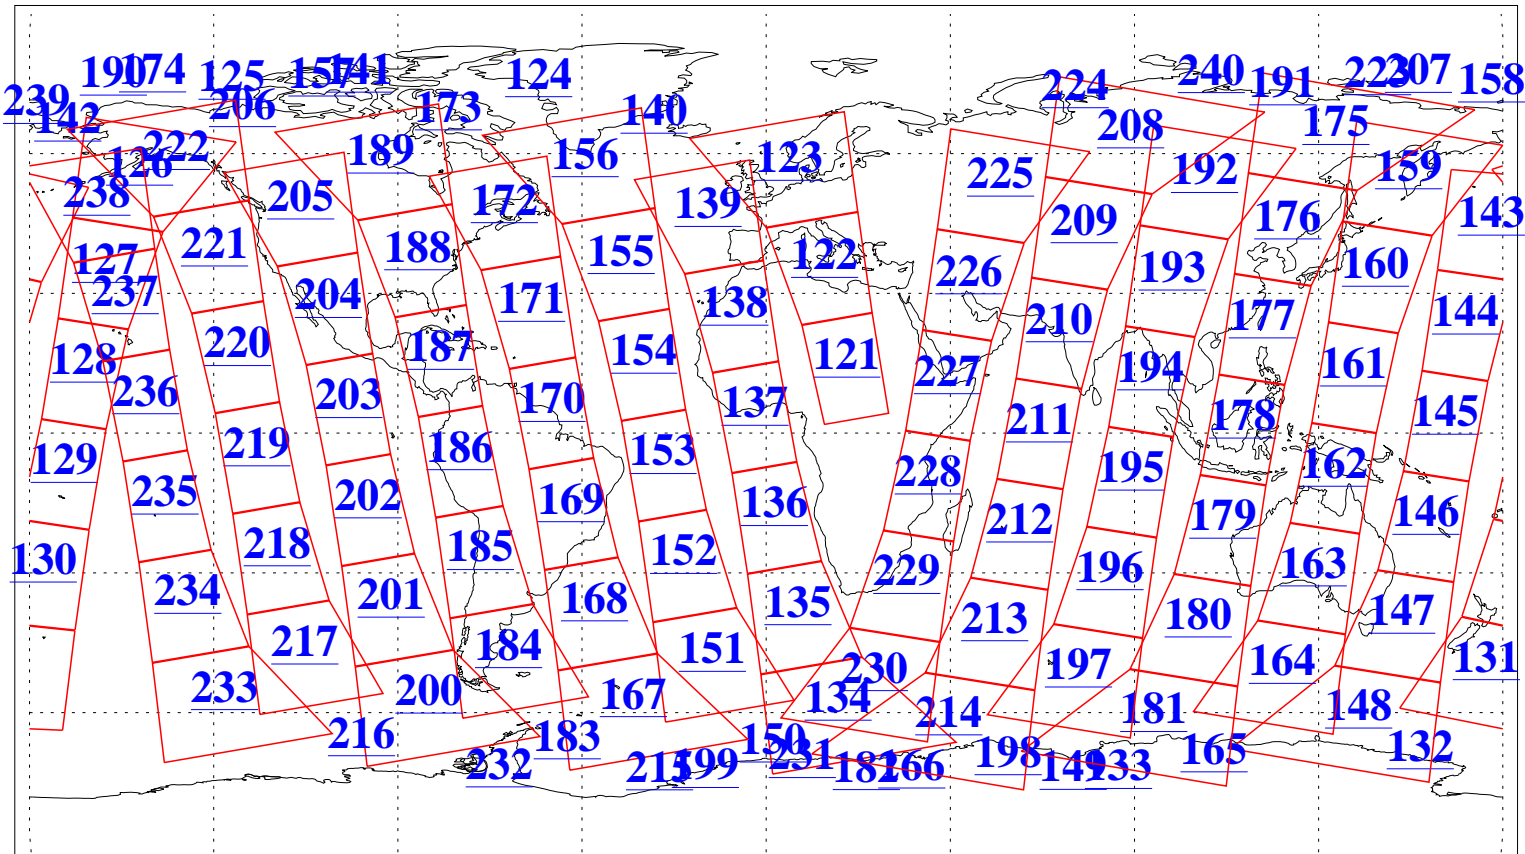

L1B Availability
AMSU Granules: 240
HSB Granules: 0
AIRS Granules: 240

26 Jan 2021
DoY 26
Aqua Day 6842
Granules: 1 to 120

Granules: 121 to 240

Legend: AMSU Available, HSB Available, AIRS Available

L1B Availability
 AMSU Granules: 240
 HSB Granules: 0
 AIRS Granules: 240

26 Jan 2021
 DoY 26
 Aqua Day 6842

Ascending Granules

Descending Granules

Legend: AMSU Available, *HSB Available*, *AIRS Available*

L1B Availability
AMSU Granules: 240
HSB Granules: 0
AIRS Granules: 240

26 Jan 2021
DoY 26
Aqua Day 6842

Northern Hemisphere Granules

Southern Hemisphere Granules

Legend: AMSU Available, **HSB Available**, AIRS Available