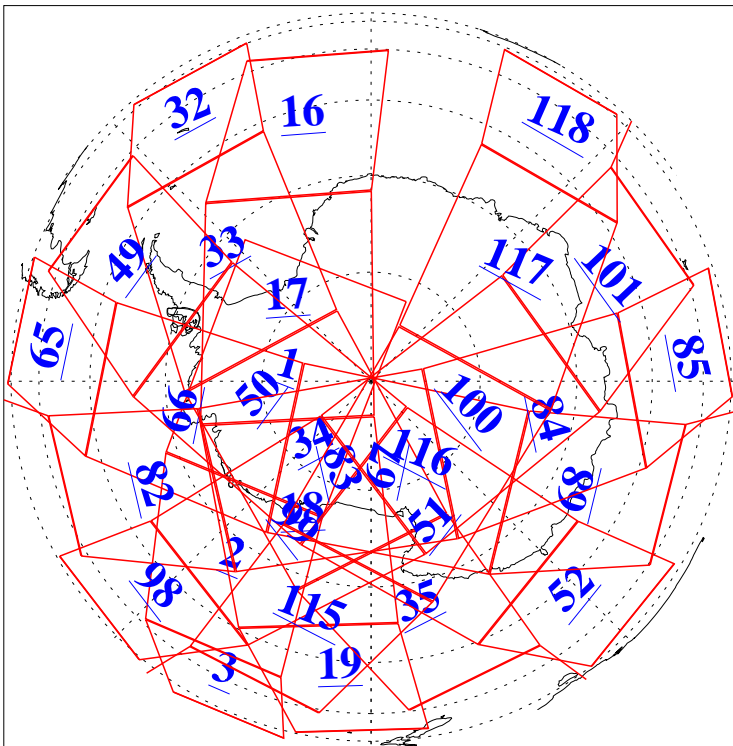

L1B Availability
AMSU Granules: 240
HSB Granules: 0
AIRS Granules: 240

26 Jan 2021
DoY 26
Aqua Day 6842
Granules: 1 to 120

Granules: 121 to 240

Legend: AMSU Available, HSB Available, AIRS Available

L1B Availability
 AMSU Granules: 240
 HSB Granules: 0
 AIRS Granules: 240

26 Jan 2021
 DoY 26
 Aqua Day 6842

Ascending Granules

Descending Granules

Legend: AMSU Available, *HSB Available*, *AIRS Available*

L1B Availability
AMSU Granules: 240
HSB Granules: 0
AIRS Granules: 240

26 Jan 2021
DoY 26
Aqua Day 6842

Northern Hemisphere Granules

Southern Hemisphere Granules

Legend: AMSU Available, **HSB Available**, AIRS Available