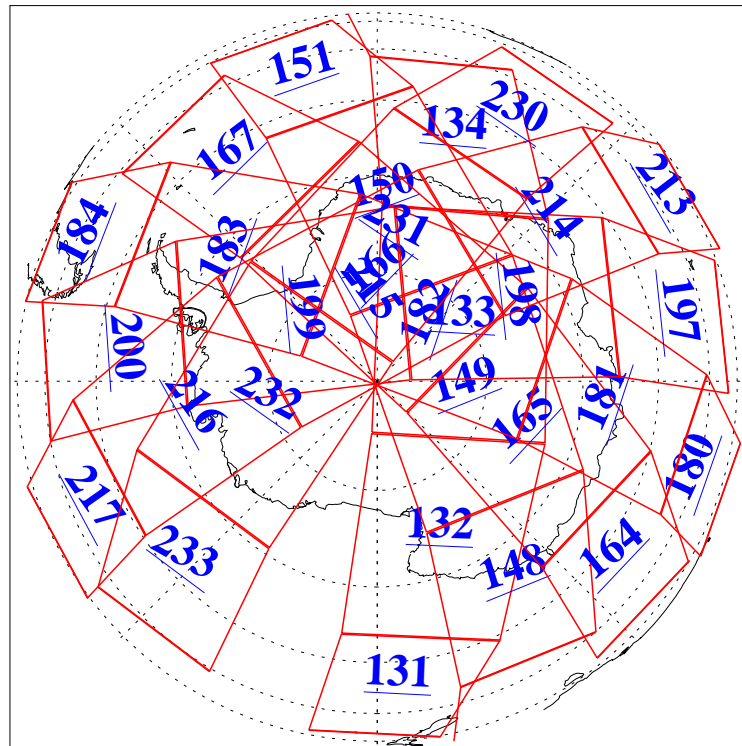

L1B Availability
AMSU Granules: 240
HSB Granules: 0
AIRS Granules: 240

26 Jan 2021
DoY 26
Aqua Day 6842
Granules: 1 to 120

Granules: 121 to 240

Legend: AMSU Available, HSB Available, AIRS Available

L1B Availability
 AMSU Granules: 240
 HSB Granules: 0
 AIRS Granules: 240

26 Jan 2021
 DoY 26
 Aqua Day 6842

Ascending Granules

Descending Granules

Legend: AMSU Available, *HSB Available*, *AIRS Available*

L1B Availability
AMSU Granules: 240
HSB Granules: 0
AIRS Granules: 240

26 Jan 2021
DoY 26
Aqua Day 6842

Northern Hemisphere Granules

Southern Hemisphere Granules

Legend: AMSU Available, **HSB Available**, AIRS Available