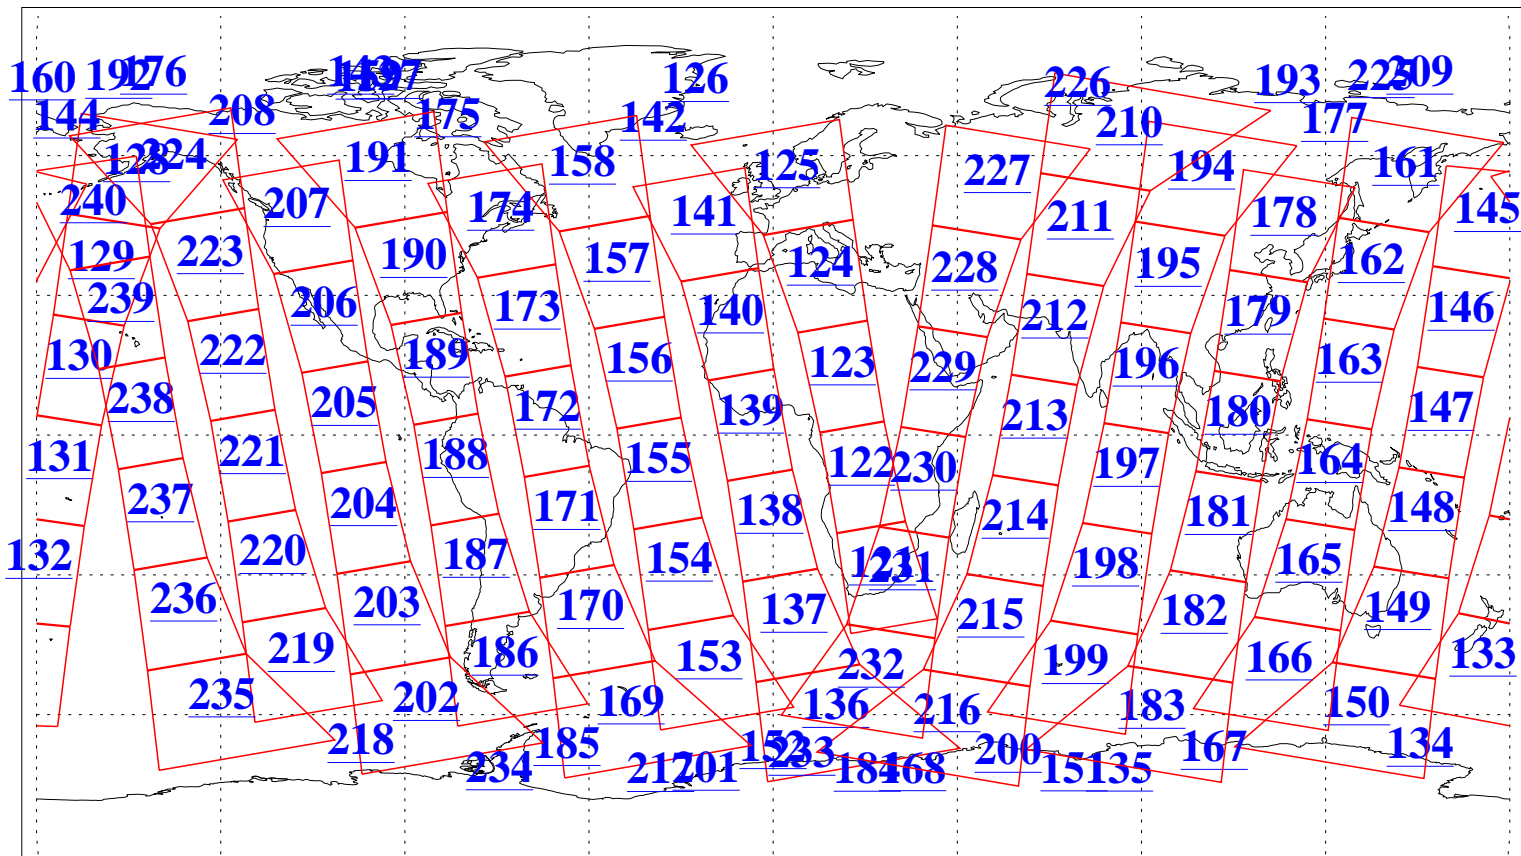

L1B Availability  
AMSU Granules: 238  
HSB Granules: 0  
AIRS Granules: 238

24 Jan 2021  
DoY 24  
Aqua Day 6840  
Granules: 1 to 120

Granules: 121 to 240

Legend: AMSU Available, HSB Available, AIRS Available

L1B Availability  
 AMSU Granules: 238  
 HSB Granules: 0  
 AIRS Granules: 238

24 Jan 2021  
 DoY 24  
 Aqua Day 6840

Ascending Granules

Descending Granules

Legend: AMSU Available, *HSB Available*, *AIRS Available*