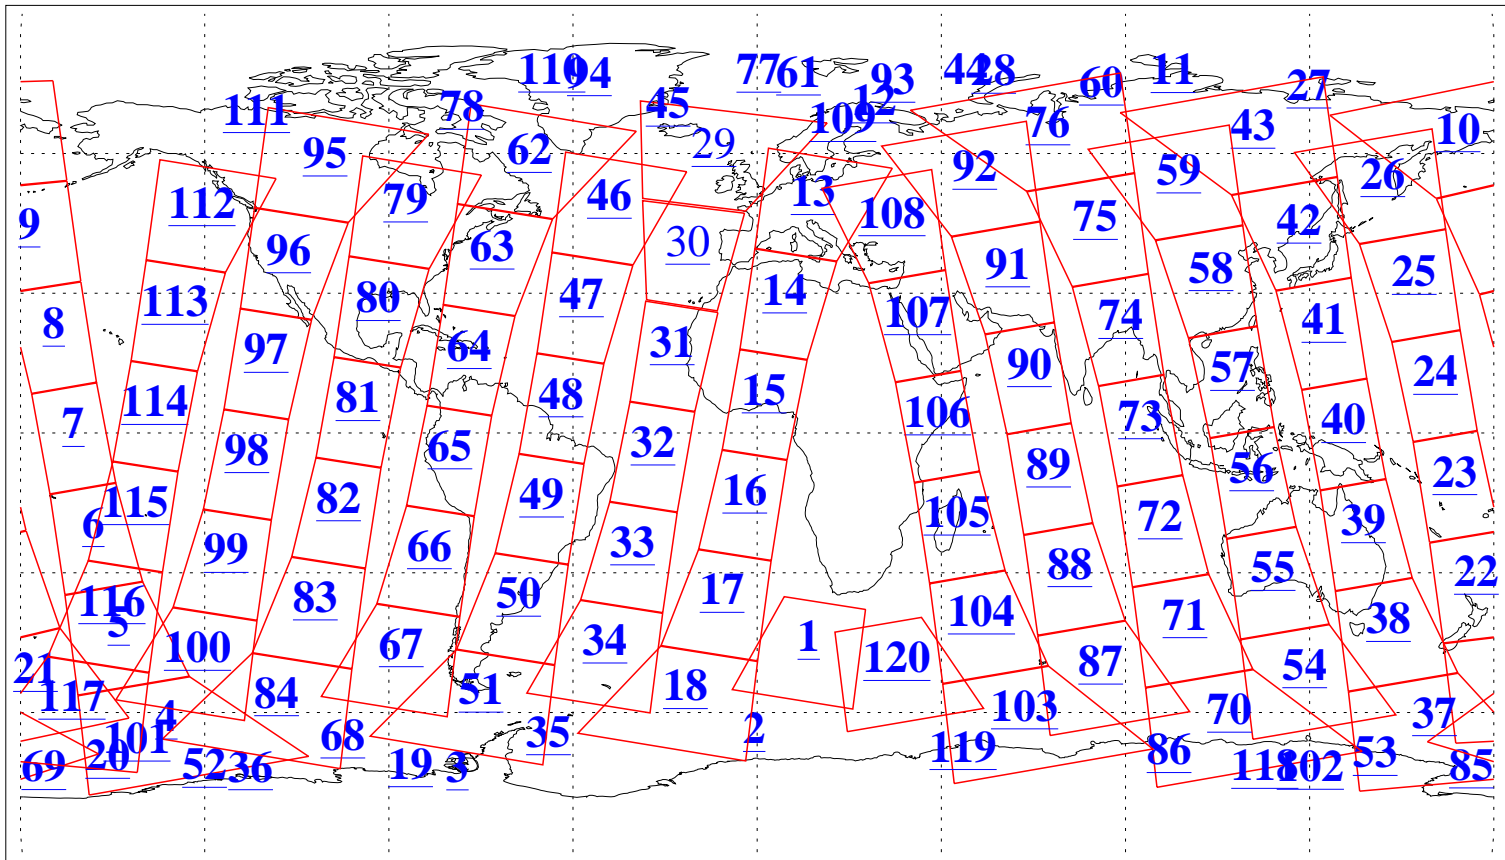

L1B Availability  
AMSU Granules: 238  
HSB Granules: 0  
AIRS Granules: 238

24 Jan 2021  
DoY 24  
Aqua Day 6840  
Granules: 1 to 120

Granules: 121 to 240

Legend: AMSU Available, HSB Available, AIRS Available

L1B Availability  
 AMSU Granules: 238  
 HSB Granules: 0  
 AIRS Granules: 238

24 Jan 2021  
 DoY 24  
 Aqua Day 6840

Ascending Granules

Descending Granules

Legend: AMSU Available, *HSB Available*, *AIRS Available*