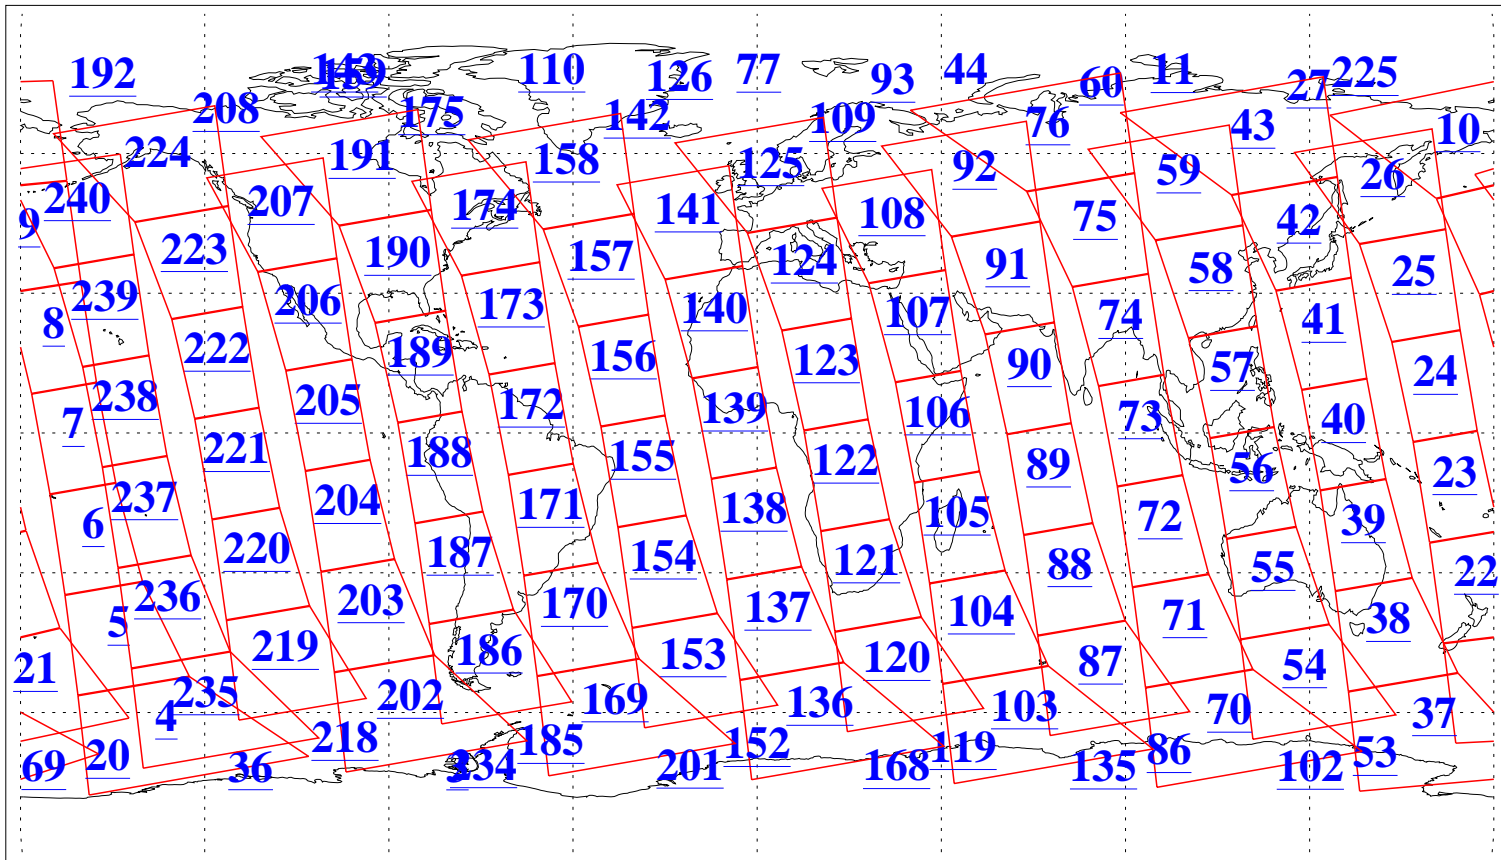

L1B Availability  
AMSU Granules: 238  
HSB Granules: 0  
AIRS Granules: 238

24 Jan 2021  
DoY 24  
Aqua Day 6840  
Granules: 1 to 120

Granules: 121 to 240

Legend: AMSU Available, HSB Available, AIRS Available

L1B Availability  
 AMSU Granules: 238  
 HSB Granules: 0  
 AIRS Granules: 238

24 Jan 2021  
 DoY 24  
 Aqua Day 6840

Ascending Granules

Descending Granules

Legend: AMSU Available, *HSB Available*, *AIRS Available*