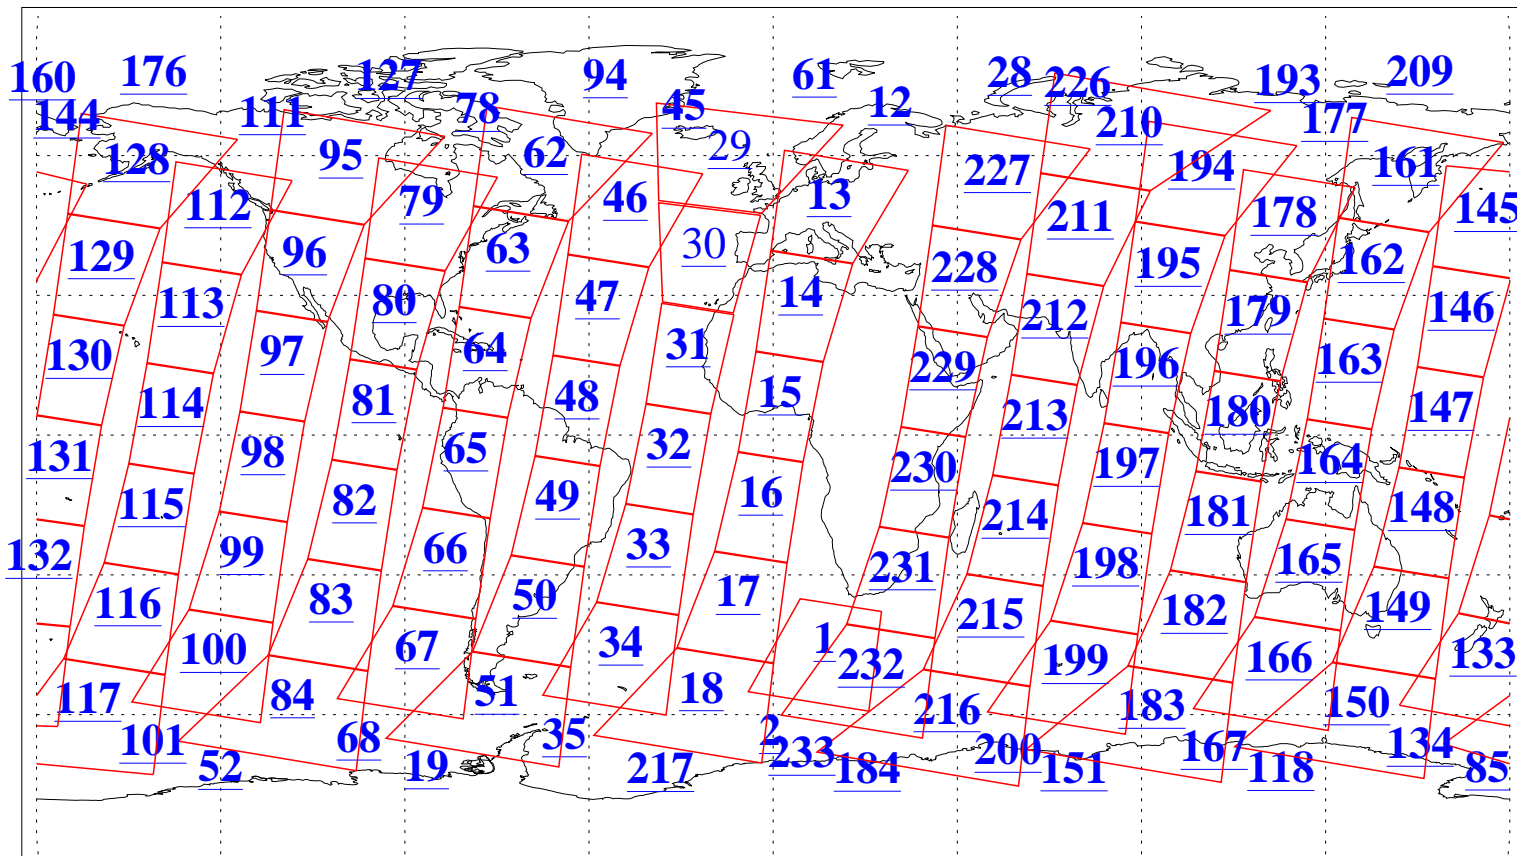

L1B Availability  
AMSU Granules: 238  
HSB Granules: 0  
AIRS Granules: 238

24 Jan 2021  
DoY 24  
Aqua Day 6840  
Granules: 1 to 120

Granules: 121 to 240

Legend: AMSU Available, HSB Available, AIRS Available

L1B Availability  
 AMSU Granules: 238  
 HSB Granules: 0  
 AIRS Granules: 238

24 Jan 2021  
 DoY 24  
 Aqua Day 6840

Ascending Granules

Descending Granules

Legend: AMSU Available, *HSB Available*, *AIRS Available*