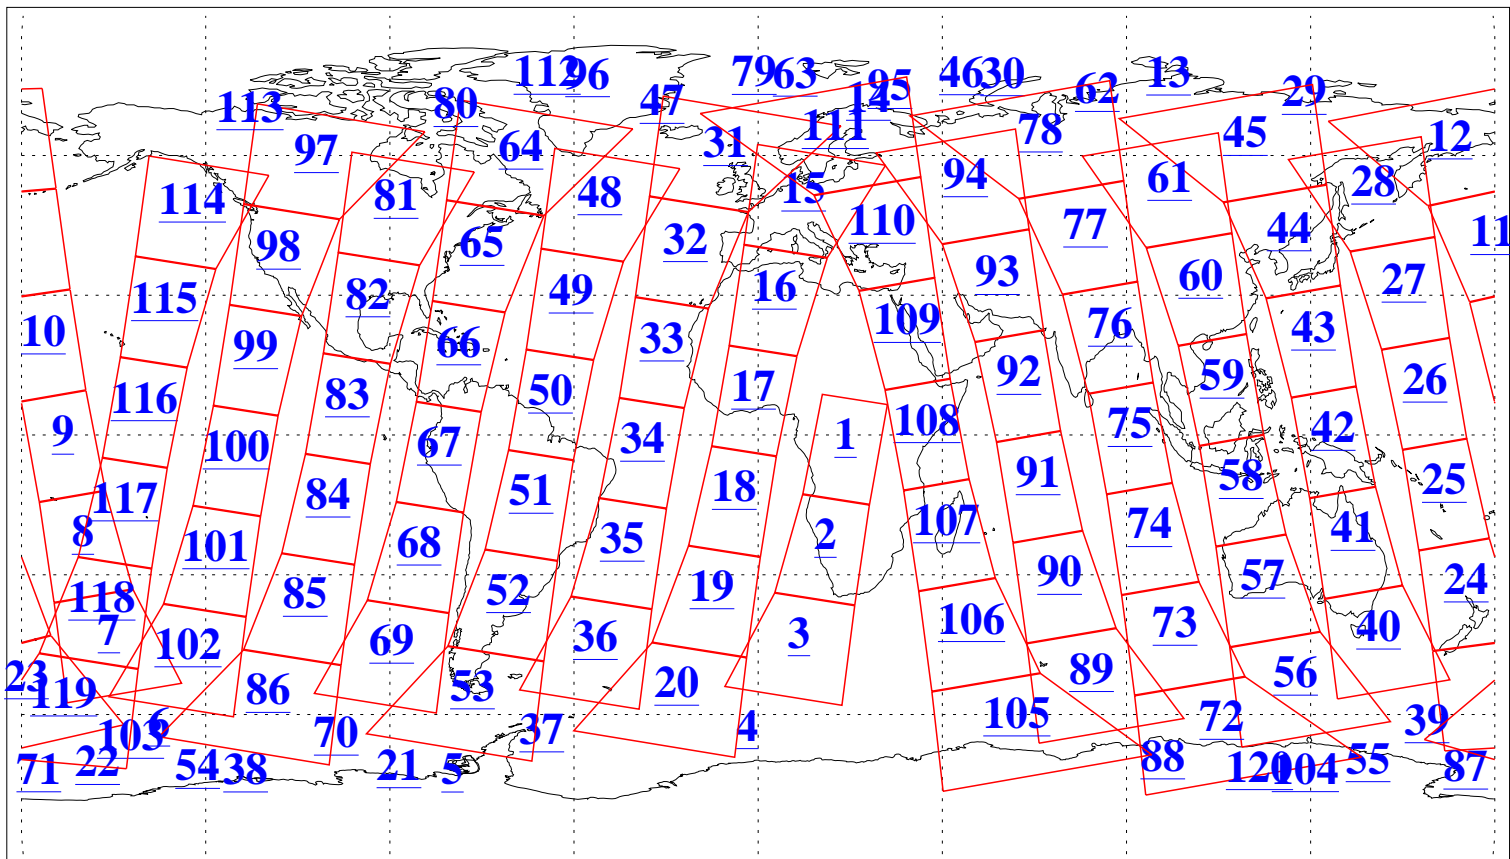

L1B Availability
AMSU Granules: 240
HSB Granules: 0
AIRS Granules: 240

22 Jan 2021
DoY 22
Aqua Day 6838
Granules: 1 to 120

Granules: 121 to 240

Legend: AMSU Available, *HSB Available*, *AIRS Available*

L1B Availability
 AMSU Granules: 240
 HSB Granules: 0
 AIRS Granules: 240

22 Jan 2021
 DoY 22
 Aqua Day 6838

Ascending Granules

Descending Granules

Legend: AMSU Available, *HSB Available*, *AIRS Available*

L1B Availability
 AMSU Granules: 240
 HSB Granules: 0
 AIRS Granules: 240

22 Jan 2021
 DoY 22
 Aqua Day 6838

Northern Hemisphere Granules

Southern Hemisphere Granules

Legend: AMSU Available, HSB Available, **AIRS Available**