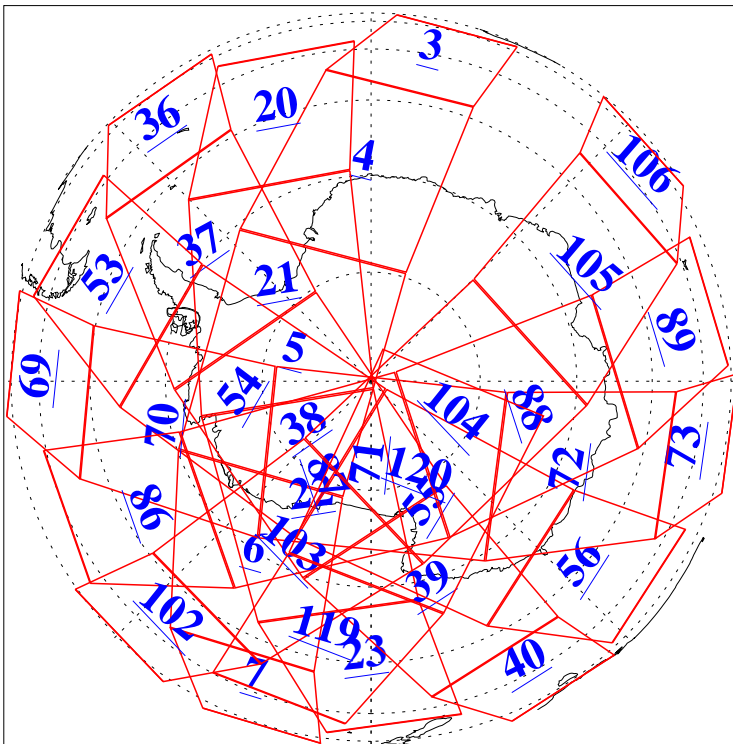

L1B Availability
AMSU Granules: 240
HSB Granules: 0
AIRS Granules: 240

22 Jan 2021
DoY 22
Aqua Day 6838
Granules: 1 to 120

Granules: 121 to 240

Legend: AMSU Available, *HSB Available*, *AIRS Available*

L1B Availability
 AMSU Granules: 240
 HSB Granules: 0
 AIRS Granules: 240

22 Jan 2021
 DoY 22
 Aqua Day 6838

Ascending Granules

Descending Granules

Legend: AMSU Available, *HSB Available*, *AIRS Available*

L1B Availability
 AMSU Granules: 240
 HSB Granules: 0
 AIRS Granules: 240

22 Jan 2021
 DoY 22
 Aqua Day 6838

Northern Hemisphere Granules

Southern Hemisphere Granules

Legend: AMSU Available, HSB Available, **AIRS Available**