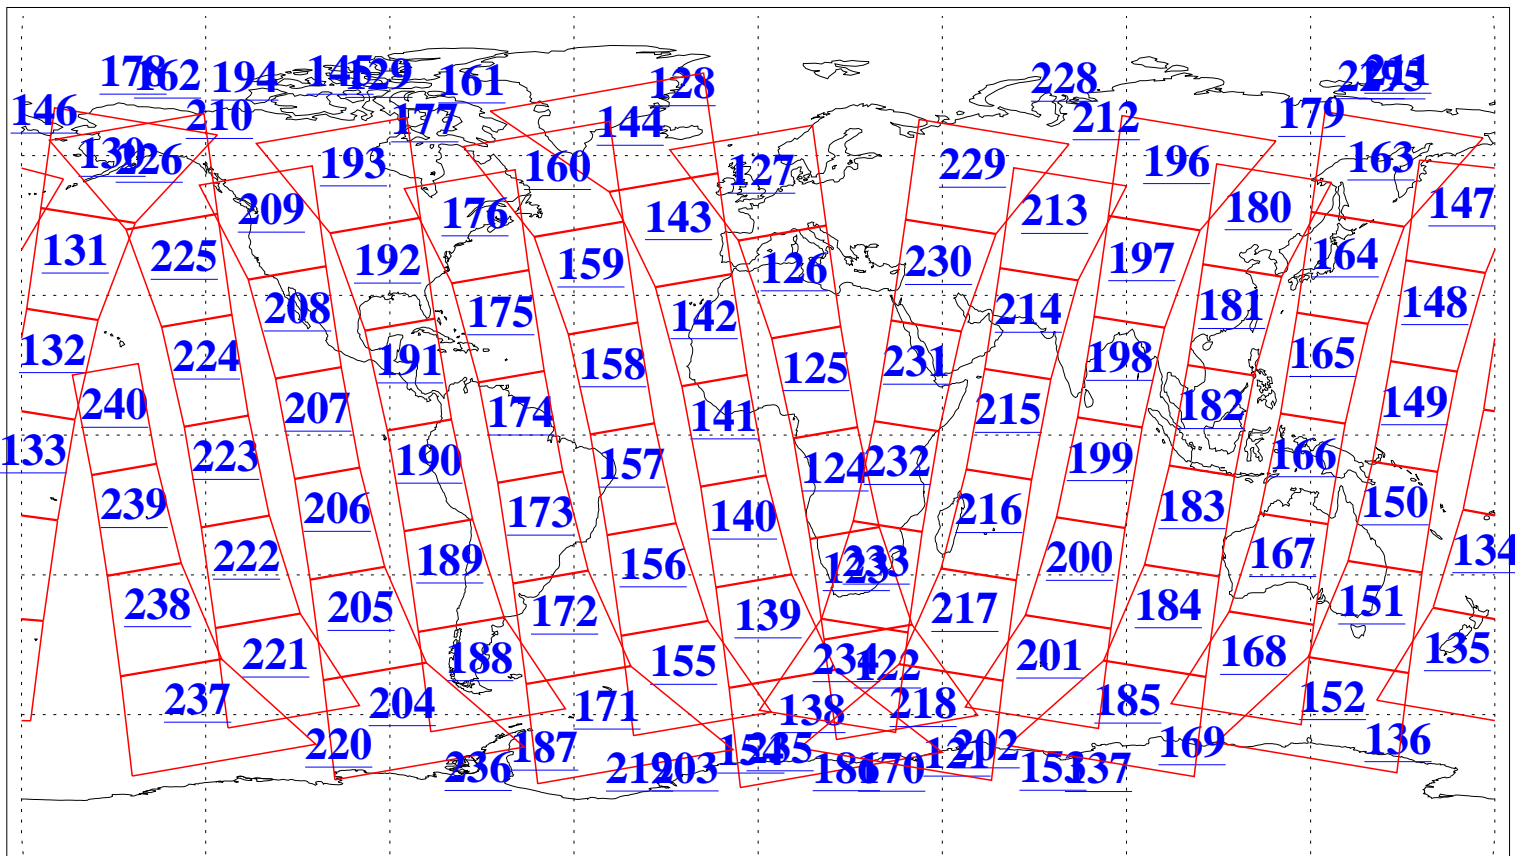

L1B Availability
AMSU Granules: 240
HSB Granules: 0
AIRS Granules: 240

22 Jan 2021
DoY 22
Aqua Day 6838
Granules: 1 to 120

Granules: 121 to 240

Legend: AMSU Available, *HSB Available*, *AIRS Available*

L1B Availability
 AMSU Granules: 240
 HSB Granules: 0
 AIRS Granules: 240

22 Jan 2021
 DoY 22
 Aqua Day 6838

Ascending Granules

Descending Granules

Legend: AMSU Available, *HSB Available*, *AIRS Available*

L1B Availability
 AMSU Granules: 240
 HSB Granules: 0
 AIRS Granules: 240

22 Jan 2021
 DoY 22
 Aqua Day 6838

Northern Hemisphere Granules

Southern Hemisphere Granules

Legend: AMSU Available, HSB Available, **AIRS Available**