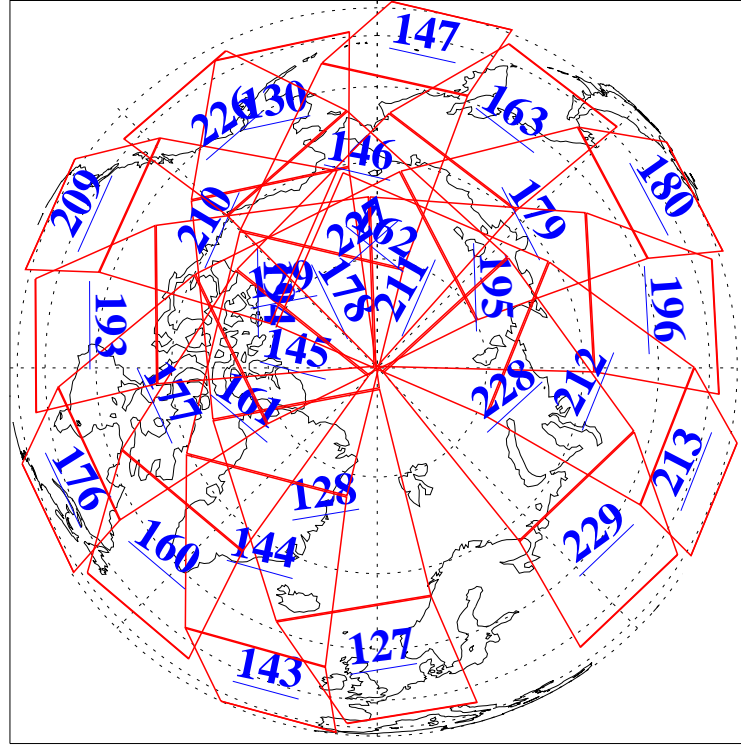

22 Jan 2021
 DoY 22
 Aqua Day 6838

Ascending Granules

Descending Granules

Legend: AMSU Available, *HSB Available*, *AIRS Available*

L1B Availability
 AMSU Granules: 240
 HSB Granules: 0
 AIRS Granules: 240

22 Jan 2021
 DoY 22
 Aqua Day 6838

Northern Hemisphere Granules

Southern Hemisphere Granules

Legend: AMSU Available, HSB Available, **AIRS Available**