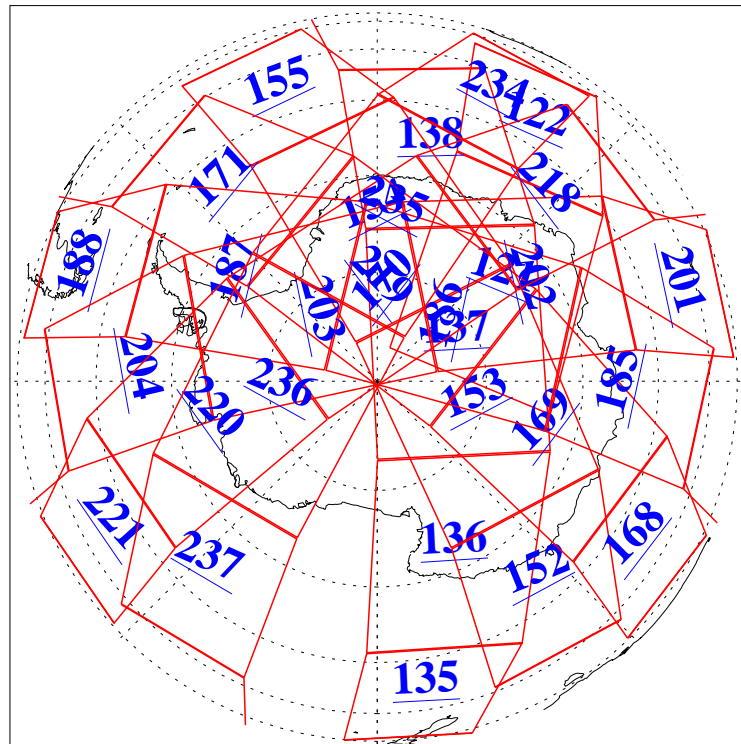

L1B Availability
AMSU Granules: 240
HSB Granules: 0
AIRS Granules: 240

22 Jan 2021
DoY 22
Aqua Day 6838
Granules: 1 to 120

Granules: 121 to 240

Legend: AMSU Available, *HSB Available*, *AIRS Available*

L1B Availability
 AMSU Granules: 240
 HSB Granules: 0
 AIRS Granules: 240

22 Jan 2021
 DoY 22
 Aqua Day 6838

Ascending Granules

Descending Granules

Legend: AMSU Available, *HSB Available*, *AIRS Available*

L1B Availability
 AMSU Granules: 240
 HSB Granules: 0
 AIRS Granules: 240

22 Jan 2021
 DoY 22
 Aqua Day 6838

Northern Hemisphere Granules

Southern Hemisphere Granules

Legend: AMSU Available, HSB Available, **AIRS Available**