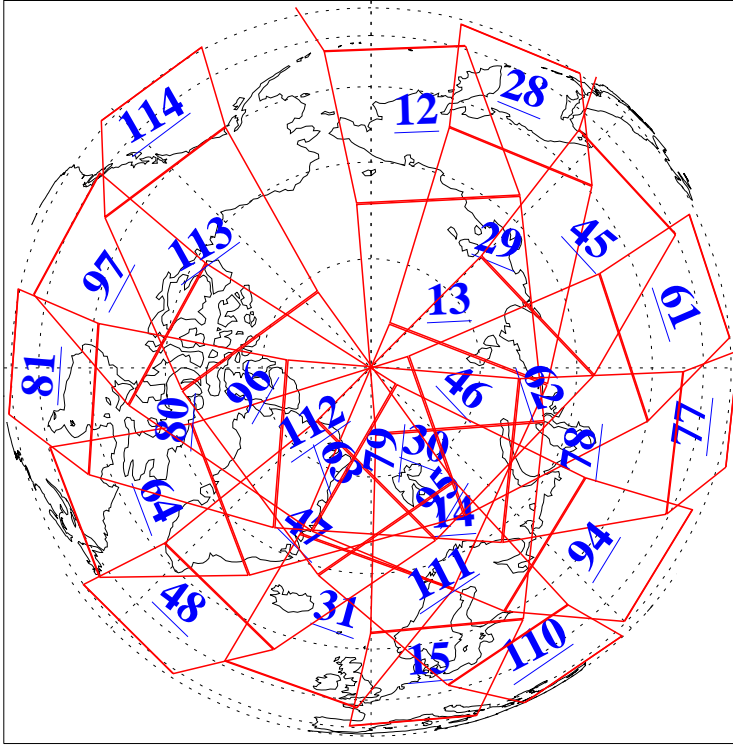

L1B Availability
AMSU Granules: 240
HSB Granules: 0
AIRS Granules: 240

22 Jan 2021
DoY 22
Aqua Day 6838
Granules: 1 to 120

Granules: 121 to 240

Legend: AMSU Available, *HSB Available*, *AIRS Available*

L1B Availability
 AMSU Granules: 240
 HSB Granules: 0
 AIRS Granules: 240

22 Jan 2021
 DoY 22
 Aqua Day 6838

Ascending Granules

Descending Granules

Legend: AMSU Available, *HSB Available*, *AIRS Available*

L1B Availability
 AMSU Granules: 240
 HSB Granules: 0
 AIRS Granules: 240

22 Jan 2021
 DoY 22
 Aqua Day 6838

Northern Hemisphere Granules

Southern Hemisphere Granules

Legend: AMSU Available, HSB Available, **AIRS Available**