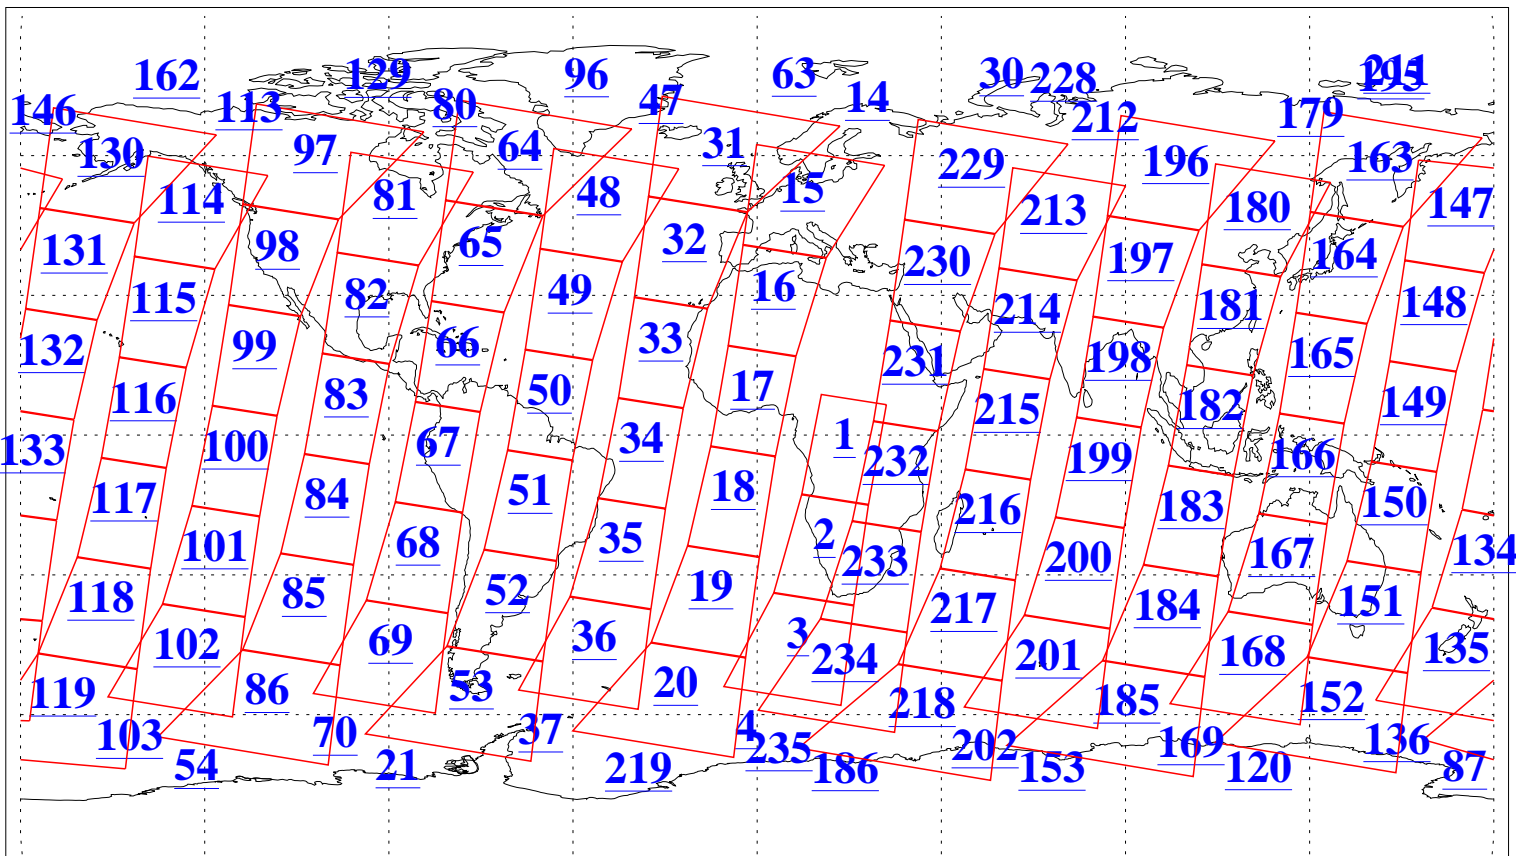

L1B Availability
AMSU Granules: 240
HSB Granules: 0
AIRS Granules: 240

22 Jan 2021
DoY 22
Aqua Day 6838
Granules: 1 to 120

Granules: 121 to 240

Legend: AMSU Available, *HSB Available*, *AIRS Available*

L1B Availability
 AMSU Granules: 240
 HSB Granules: 0
 AIRS Granules: 240

22 Jan 2021
 DoY 22
 Aqua Day 6838

Ascending Granules

Descending Granules

Legend: AMSU Available, *HSB Available*, *AIRS Available*

L1B Availability
 AMSU Granules: 240
 HSB Granules: 0
 AIRS Granules: 240

22 Jan 2021
 DoY 22
 Aqua Day 6838

Northern Hemisphere Granules

Southern Hemisphere Granules

Legend: AMSU Available, HSB Available, **AIRS Available**