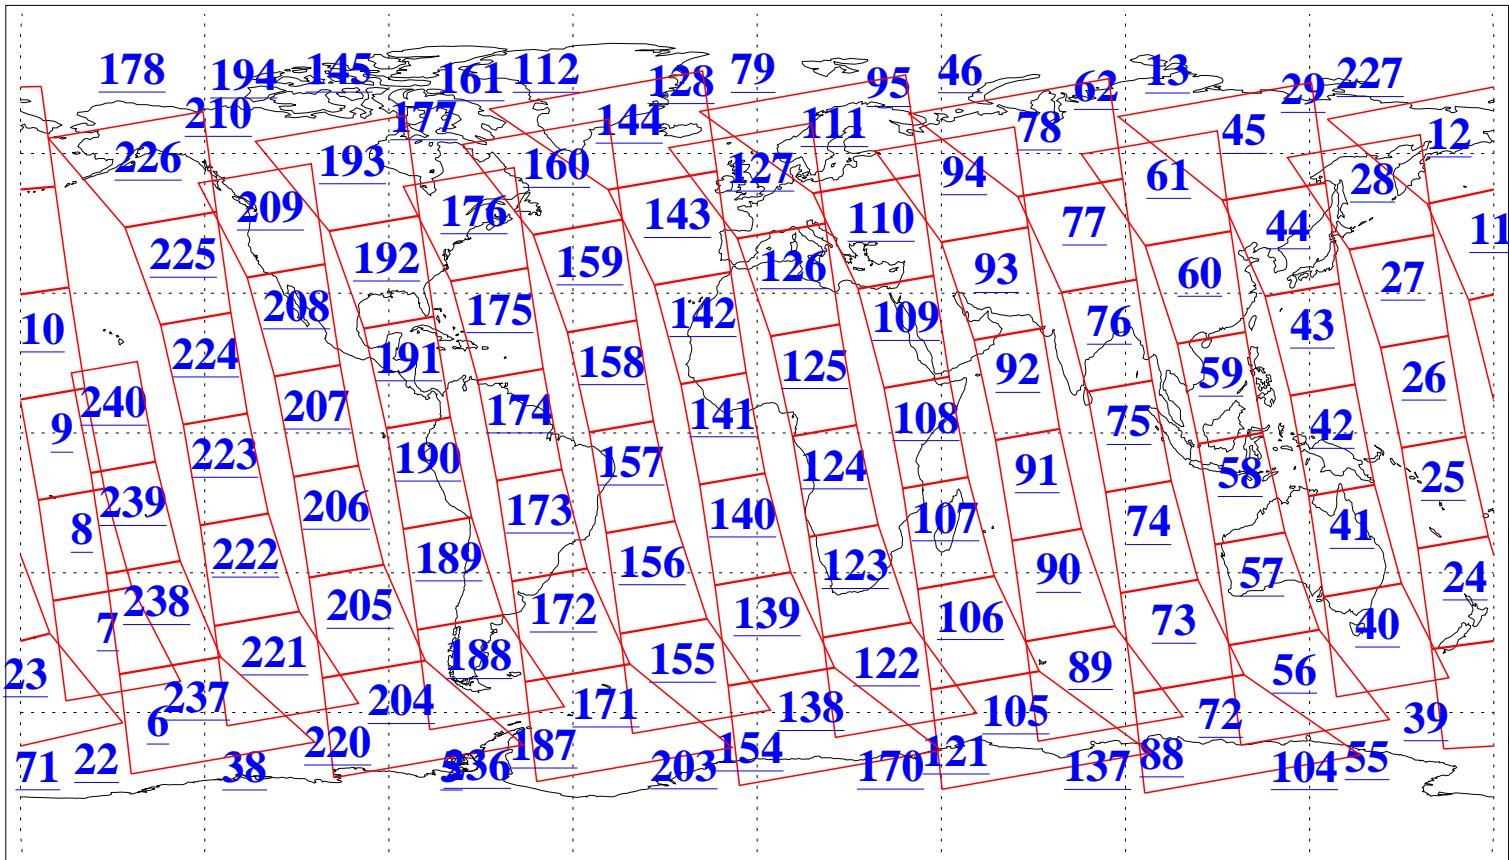

L1B Availability
AMSU Granules: 240
HSB Granules: 0
AIRS Granules: 240

22 Jan 2021
DoY 22
Aqua Day 6838
Granules: 1 to 120

Granules: 121 to 240

Legend: AMSU Available, *HSB Available*, *AIRS Available*

L1B Availability
 AMSU Granules: 240
 HSB Granules: 0
 AIRS Granules: 240

22 Jan 2021
 DoY 22
 Aqua Day 6838

Ascending Granules

Descending Granules

Legend: AMSU Available, *HSB Available*, *AIRS Available*

L1B Availability
 AMSU Granules: 240
 HSB Granules: 0
 AIRS Granules: 240

22 Jan 2021
 DoY 22
 Aqua Day 6838

Northern Hemisphere Granules

Southern Hemisphere Granules

Legend: AMSU Available, HSB Available, **AIRS Available**