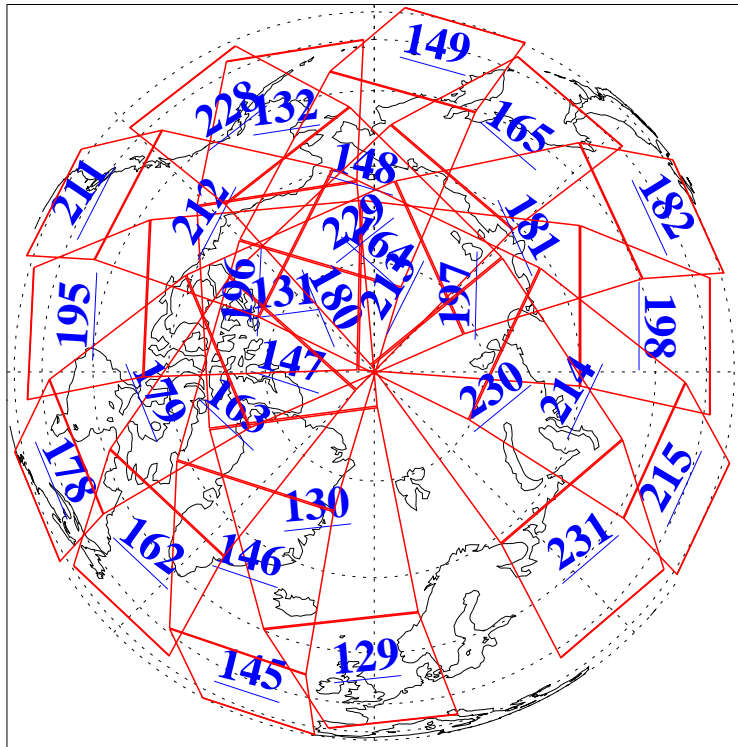

L1B Availability  
 AMSU Granules: 240  
 HSB Granules: 0  
 AIRS Granules: 240

20 Jan 2021  
 DoY 20  
 Aqua Day 6836  
 Granules: 1 to 120

Granules: 121 to 240

Legend: AMSU Available, HSB Available, AIRS Available

L1B Availability  
 AMSU Granules: 240  
 HSB Granules: 0  
 AIRS Granules: 240

20 Jan 2021  
 DoY 20  
 Aqua Day 6836

Ascending Granules

Descending Granules

Legend: AMSU Available, *HSB Available*, AIRS Available

L1B Availability  
 AMSU Granules: 240  
 HSB Granules: 0  
 AIRS Granules: 240

20 Jan 2021  
 DoY 20  
 Aqua Day 6836

Northern Hemisphere Granules

Southern Hemisphere Granules

Legend: AMSU Available, HSB Available, **AIRS Available**