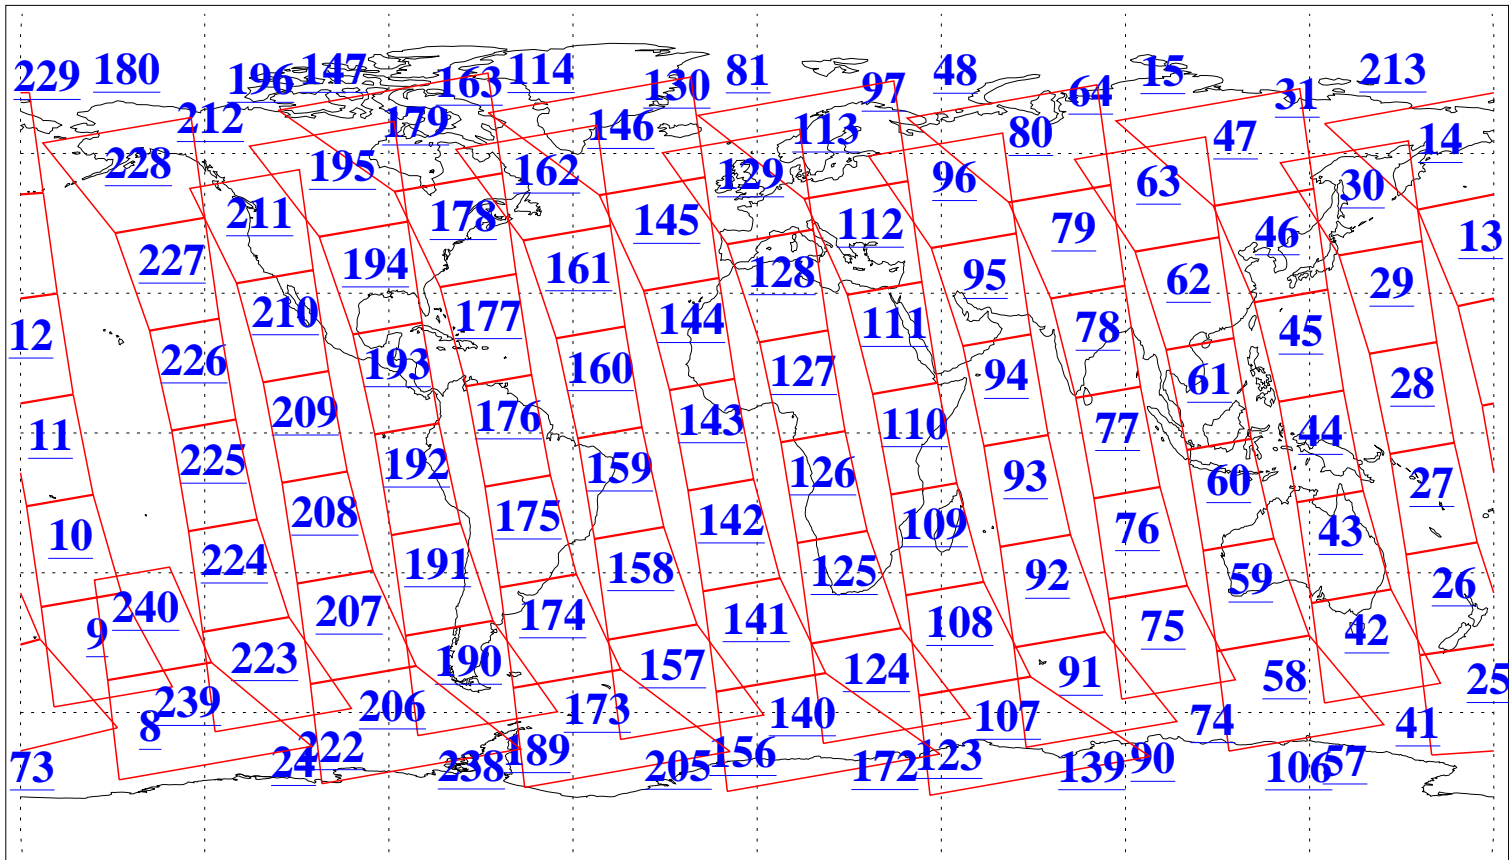

L1B Availability  
 AMSU Granules: 240  
 HSB Granules: 0  
 AIRS Granules: 240

20 Jan 2021  
 DoY 20  
 Aqua Day 6836  
 Granules: 1 to 120

Granules: 121 to 240

Legend: AMSU Available, HSB Available, AIRS Available

L1B Availability  
 AMSU Granules: 240  
 HSB Granules: 0  
 AIRS Granules: 240

20 Jan 2021  
 DoY 20  
 Aqua Day 6836

Ascending Granules

Descending Granules

Legend: AMSU Available, *HSB Available*, AIRS Available

L1B Availability  
 AMSU Granules: 240  
 HSB Granules: 0  
 AIRS Granules: 240

20 Jan 2021  
 DoY 20  
 Aqua Day 6836

Northern Hemisphere Granules

Southern Hemisphere Granules

Legend: AMSU Available, HSB Available, **AIRS Available**