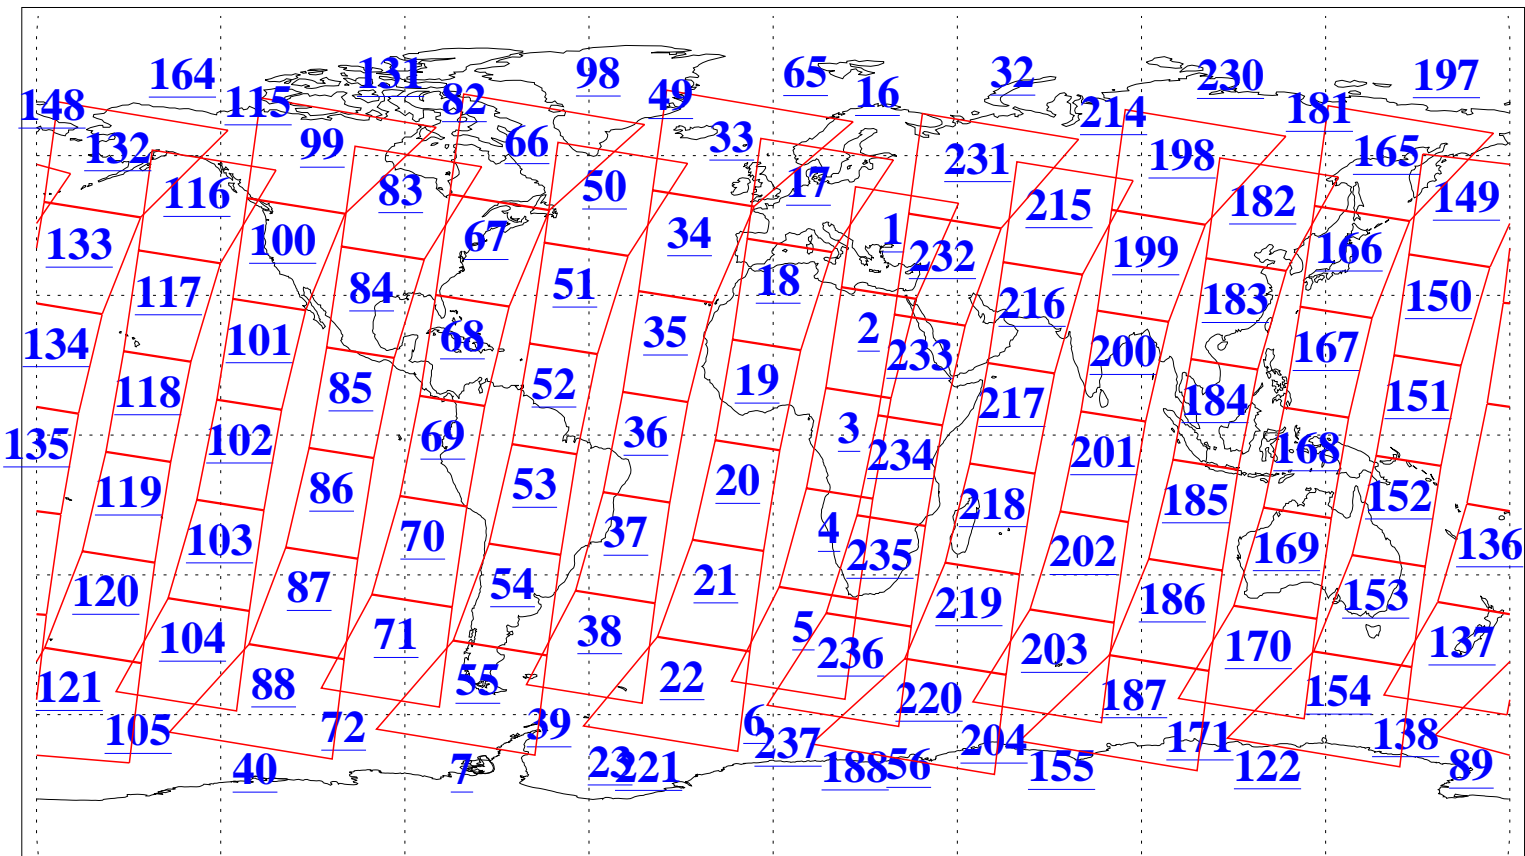

L1B Availability  
 AMSU Granules: 240  
 HSB Granules: 0  
 AIRS Granules: 240

20 Jan 2021  
 DoY 20  
 Aqua Day 6836  
 Granules: 1 to 120

Granules: 121 to 240

Legend: AMSU Available, HSB Available, AIRS Available

L1B Availability  
 AMSU Granules: 240  
 HSB Granules: 0  
 AIRS Granules: 240

20 Jan 2021  
 DoY 20  
 Aqua Day 6836

Ascending Granules

Descending Granules

Legend: AMSU Available, *HSB Available*, AIRS Available

L1B Availability  
 AMSU Granules: 240  
 HSB Granules: 0  
 AIRS Granules: 240

20 Jan 2021  
 DoY 20  
 Aqua Day 6836

Northern Hemisphere Granules

Southern Hemisphere Granules

Legend: AMSU Available, HSB Available, **AIRS Available**