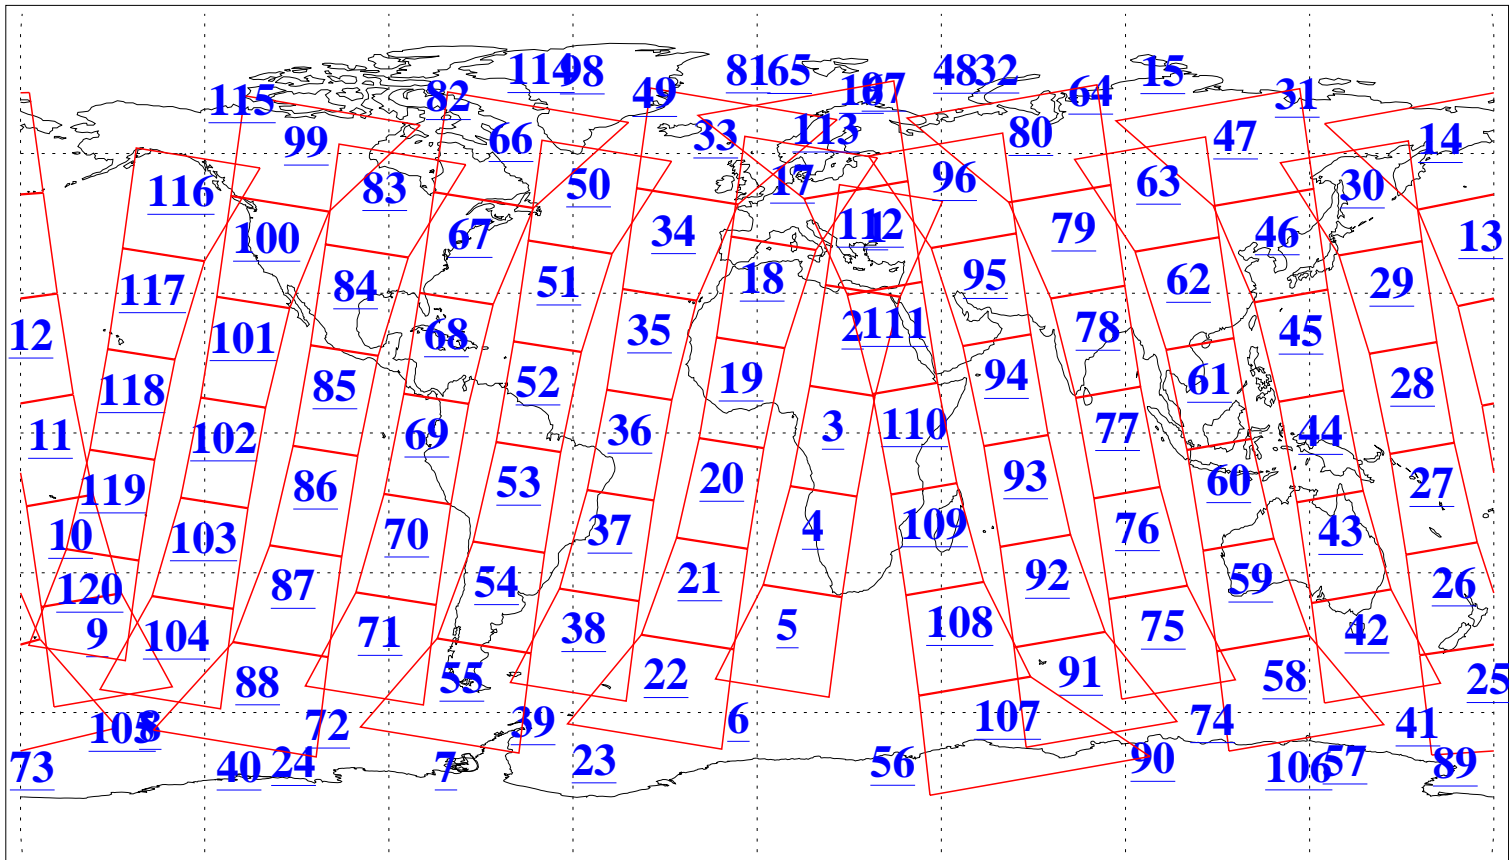

L1B Availability  
 AMSU Granules: 240  
 HSB Granules: 0  
 AIRS Granules: 240

20 Jan 2021  
 DoY 20  
 Aqua Day 6836  
 Granules: 1 to 120

Granules: 121 to 240

Legend: AMSU Available, HSB Available, AIRS Available

L1B Availability  
 AMSU Granules: 240  
 HSB Granules: 0  
 AIRS Granules: 240

20 Jan 2021  
 DoY 20  
 Aqua Day 6836

Ascending Granules

Descending Granules

Legend: AMSU Available, *HSB Available*, AIRS Available

L1B Availability  
 AMSU Granules: 240  
 HSB Granules: 0  
 AIRS Granules: 240

20 Jan 2021  
 DoY 20  
 Aqua Day 6836

Northern Hemisphere Granules

Southern Hemisphere Granules

Legend: AMSU Available, HSB Available, **AIRS Available**