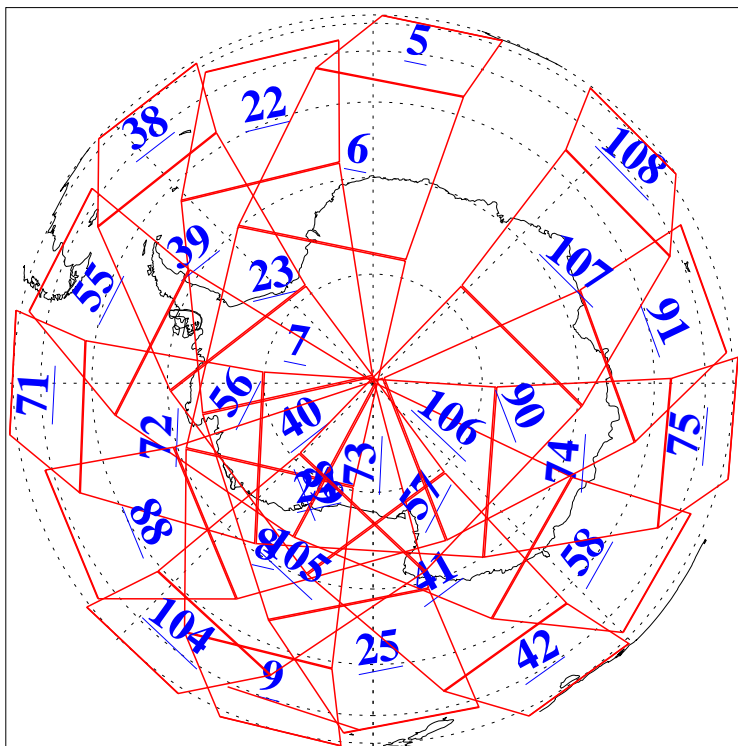

L1B Availability  
 AMSU Granules: 240  
 HSB Granules: 0  
 AIRS Granules: 240

20 Jan 2021  
 DoY 20  
 Aqua Day 6836  
 Granules: 1 to 120

Granules: 121 to 240

Legend: AMSU Available, HSB Available, AIRS Available

L1B Availability  
 AMSU Granules: 240  
 HSB Granules: 0  
 AIRS Granules: 240

20 Jan 2021  
 DoY 20  
 Aqua Day 6836

Ascending Granules

Descending Granules

Legend: AMSU Available, *HSB Available*, AIRS Available

L1B Availability  
 AMSU Granules: 240  
 HSB Granules: 0  
 AIRS Granules: 240

20 Jan 2021  
 DoY 20  
 Aqua Day 6836

Northern Hemisphere Granules

Southern Hemisphere Granules

Legend: AMSU Available, HSB Available, **AIRS Available**