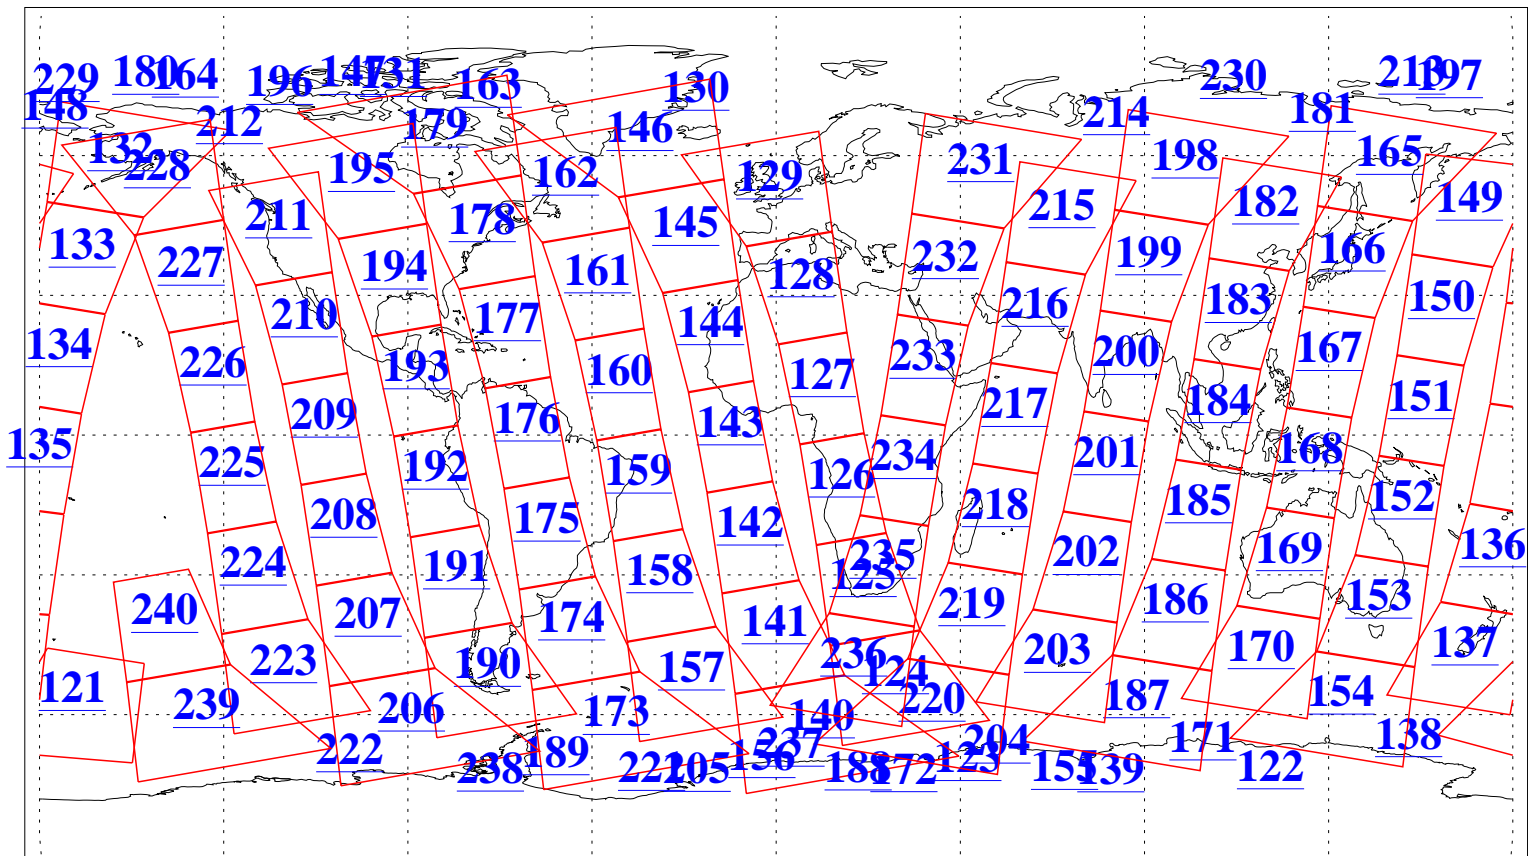

L1B Availability  
 AMSU Granules: 240  
 HSB Granules: 0  
 AIRS Granules: 240

20 Jan 2021  
 DoY 20  
 Aqua Day 6836  
 Granules: 1 to 120

Granules: 121 to 240

Legend: AMSU Available, HSB Available, AIRS Available

L1B Availability  
 AMSU Granules: 240  
 HSB Granules: 0  
 AIRS Granules: 240

20 Jan 2021  
 DoY 20  
 Aqua Day 6836

Ascending Granules

Descending Granules

Legend: AMSU Available, *HSB Available*, AIRS Available

L1B Availability  
 AMSU Granules: 240  
 HSB Granules: 0  
 AIRS Granules: 240

20 Jan 2021  
 DoY 20  
 Aqua Day 6836

Northern Hemisphere Granules

Southern Hemisphere Granules

Legend: AMSU Available, HSB Available, **AIRS Available**