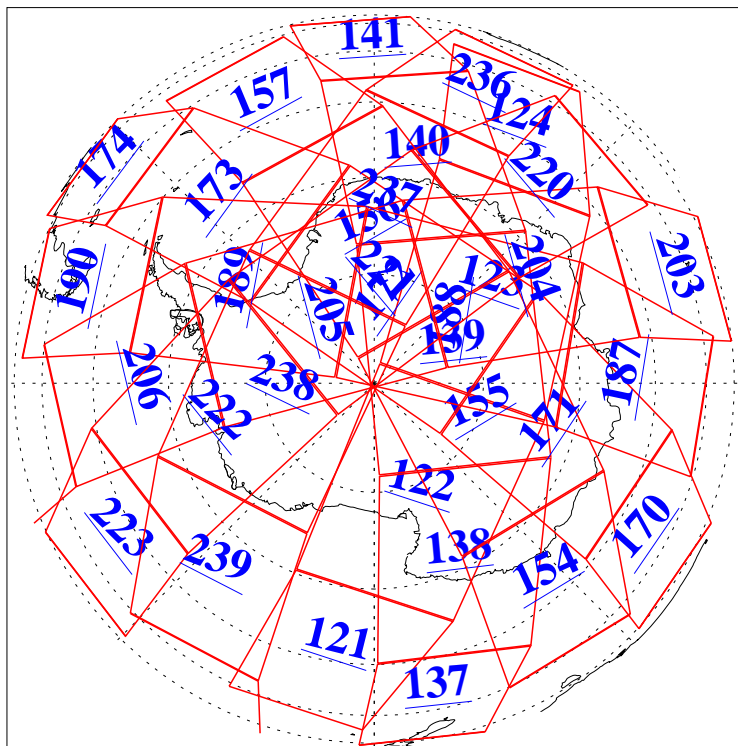

L1B Availability  
 AMSU Granules: 240  
 HSB Granules: 0  
 AIRS Granules: 240

20 Jan 2021  
 DoY 20  
 Aqua Day 6836  
 Granules: 1 to 120

Granules: 121 to 240

Legend: AMSU Available, HSB Available, AIRS Available

L1B Availability  
 AMSU Granules: 240  
 HSB Granules: 0  
 AIRS Granules: 240

20 Jan 2021  
 DoY 20  
 Aqua Day 6836

Ascending Granules

Descending Granules

Legend: AMSU Available, *HSB Available*, AIRS Available

L1B Availability  
 AMSU Granules: 240  
 HSB Granules: 0  
 AIRS Granules: 240

20 Jan 2021  
 DoY 20  
 Aqua Day 6836

Northern Hemisphere Granules

Southern Hemisphere Granules

Legend: AMSU Available, HSB Available, **AIRS Available**