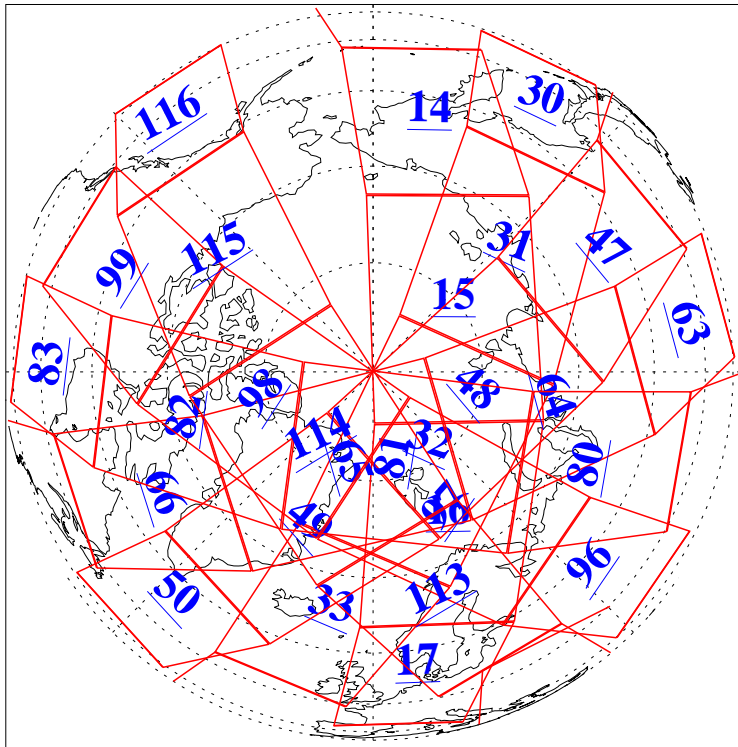

L1B Availability  
 AMSU Granules: 240  
 HSB Granules: 0  
 AIRS Granules: 240

20 Jan 2021  
 DoY 20  
 Aqua Day 6836  
 Granules: 1 to 120

Granules: 121 to 240

Legend: AMSU Available, HSB Available, AIRS Available

L1B Availability  
 AMSU Granules: 240  
 HSB Granules: 0  
 AIRS Granules: 240

20 Jan 2021  
 DoY 20  
 Aqua Day 6836

Ascending Granules

Descending Granules

Legend: AMSU Available, *HSB Available*, AIRS Available

L1B Availability  
 AMSU Granules: 240  
 HSB Granules: 0  
 AIRS Granules: 240

20 Jan 2021  
 DoY 20  
 Aqua Day 6836

Northern Hemisphere Granules

Southern Hemisphere Granules

Legend: AMSU Available, HSB Available, **AIRS Available**