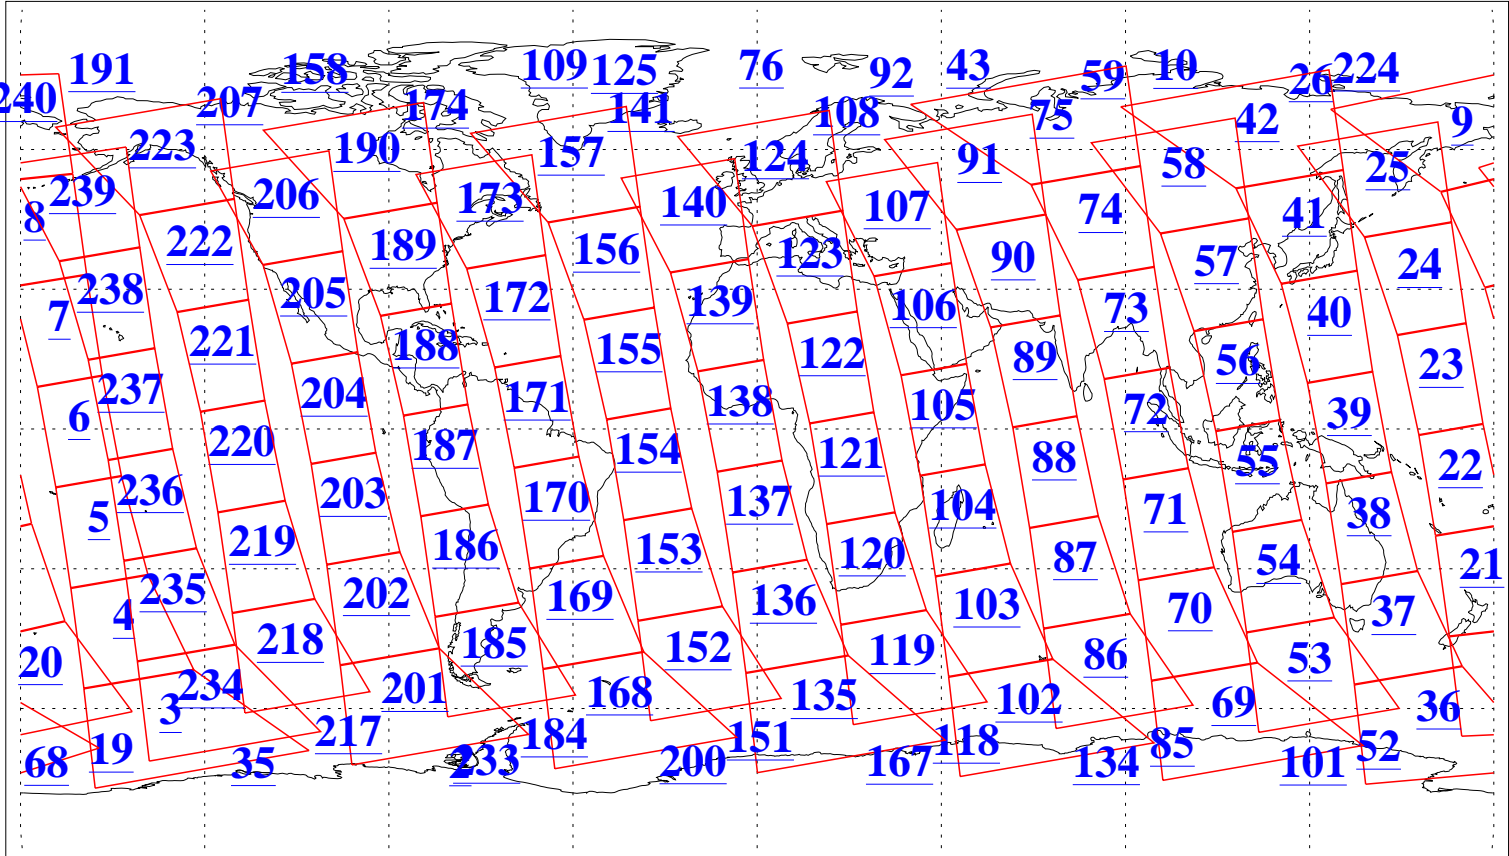

L1B Availability
AMSU Granules: 240
HSB Granules: 0
AIRS Granules: 240

17 Jan 2021
DoY 17
Aqua Day 6833
Granules: 1 to 120

Granules: 121 to 240

Legend: AMSU Available, HSB Available, AIRS Available

L1B Availability
 AMSU Granules: 240
 HSB Granules: 0
 AIRS Granules: 240

17 Jan 2021
 DoY 17
 Aqua Day 6833
 Ascending Granules

Descending Granules

Legend: AMSU Available, *HSB Available*, *AIRS Available*

L1B Availability
 AMSU Granules: 240
 HSB Granules: 0
 AIRS Granules: 240

17 Jan 2021
 DoY 17
 Aqua Day 6833

Northern Hemisphere Granules

Southern Hemisphere Granules

Legend: AMSU Available, HSB Available, **AIRS Available**