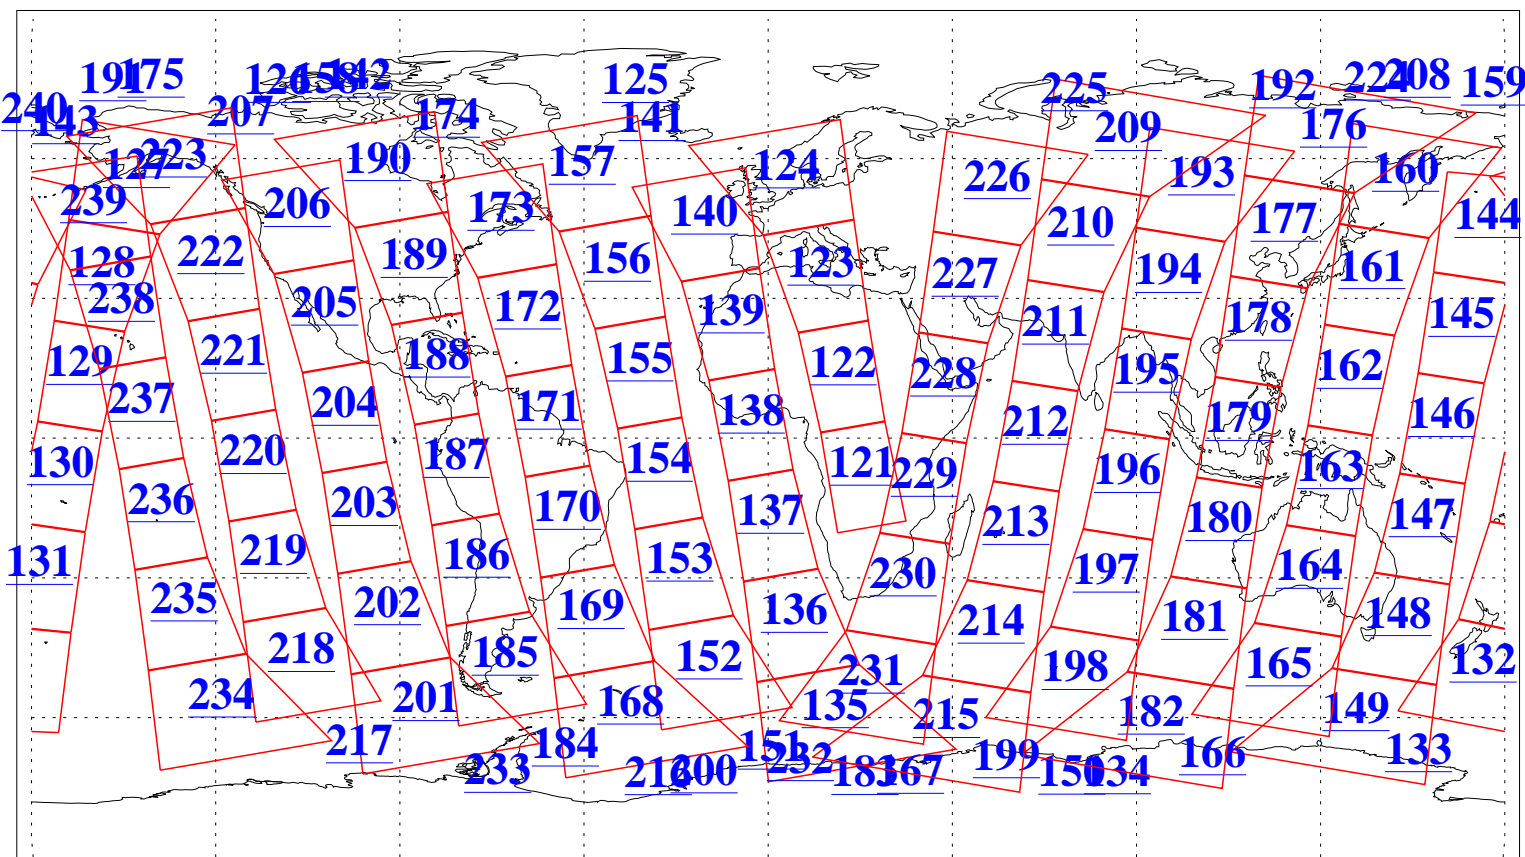

L1B Availability
AMSU Granules: 240
HSB Granules: 0
AIRS Granules: 240

17 Jan 2021
DoY 17
Aqua Day 6833
Granules: 1 to 120

Granules: 121 to 240

Legend: AMSU Available, HSB Available, AIRS Available

L1B Availability
 AMSU Granules: 240
 HSB Granules: 0
 AIRS Granules: 240

17 Jan 2021
 DoY 17
 Aqua Day 6833
 Ascending Granules

Descending Granules

Legend: AMSU Available, *HSB Available*, *AIRS Available*

L1B Availability
 AMSU Granules: 240
 HSB Granules: 0
 AIRS Granules: 240

17 Jan 2021
 DoY 17
 Aqua Day 6833

Northern Hemisphere Granules

Southern Hemisphere Granules

Legend: AMSU Available, HSB Available, **AIRS Available**