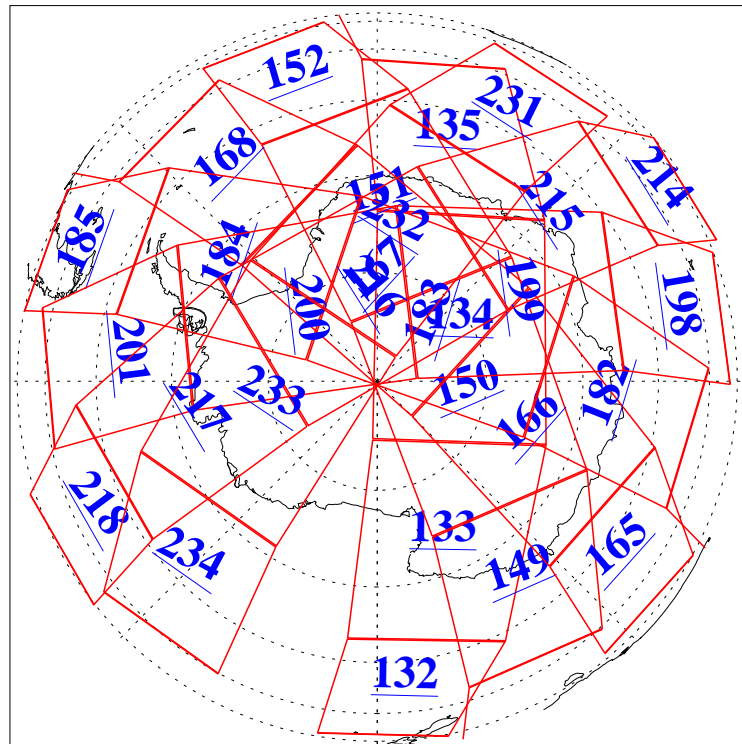

L1B Availability
AMSU Granules: 240
HSB Granules: 0
AIRS Granules: 240

17 Jan 2021
DoY 17
Aqua Day 6833
Granules: 1 to 120

Granules: 121 to 240

Legend: AMSU Available, HSB Available, AIRS Available

L1B Availability
 AMSU Granules: 240
 HSB Granules: 0
 AIRS Granules: 240

17 Jan 2021
 DoY 17
 Aqua Day 6833
 Ascending Granules

Descending Granules

Legend: AMSU Available, *HSB Available*, *AIRS Available*

L1B Availability
 AMSU Granules: 240
 HSB Granules: 0
 AIRS Granules: 240

17 Jan 2021
 DoY 17
 Aqua Day 6833

Northern Hemisphere Granules

Southern Hemisphere Granules

Legend: AMSU Available, HSB Available, **AIRS Available**