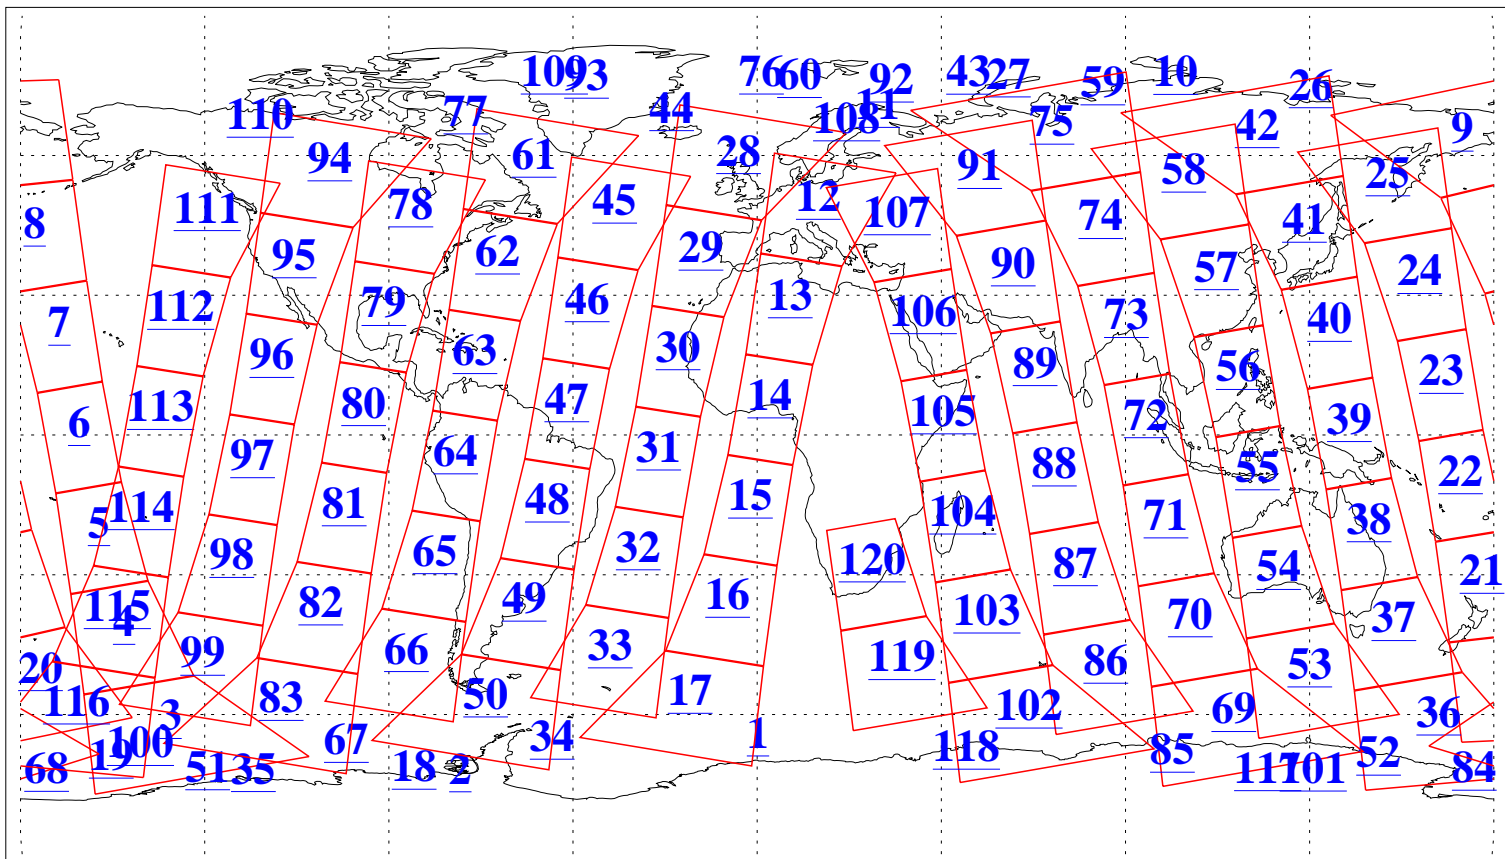

L1B Availability
AMSU Granules: 240
HSB Granules: 0
AIRS Granules: 240

17 Jan 2021
DoY 17
Aqua Day 6833
Granules: 1 to 120

Granules: 121 to 240

Legend: AMSU Available, HSB Available, AIRS Available

L1B Availability
 AMSU Granules: 240
 HSB Granules: 0
 AIRS Granules: 240

17 Jan 2021
 DoY 17
 Aqua Day 6833
 Ascending Granules

Descending Granules

Legend: AMSU Available, *HSB Available*, *AIRS Available*

L1B Availability
 AMSU Granules: 240
 HSB Granules: 0
 AIRS Granules: 240

17 Jan 2021
 DoY 17
 Aqua Day 6833

Northern Hemisphere Granules

Southern Hemisphere Granules

Legend: AMSU Available, HSB Available, **AIRS Available**