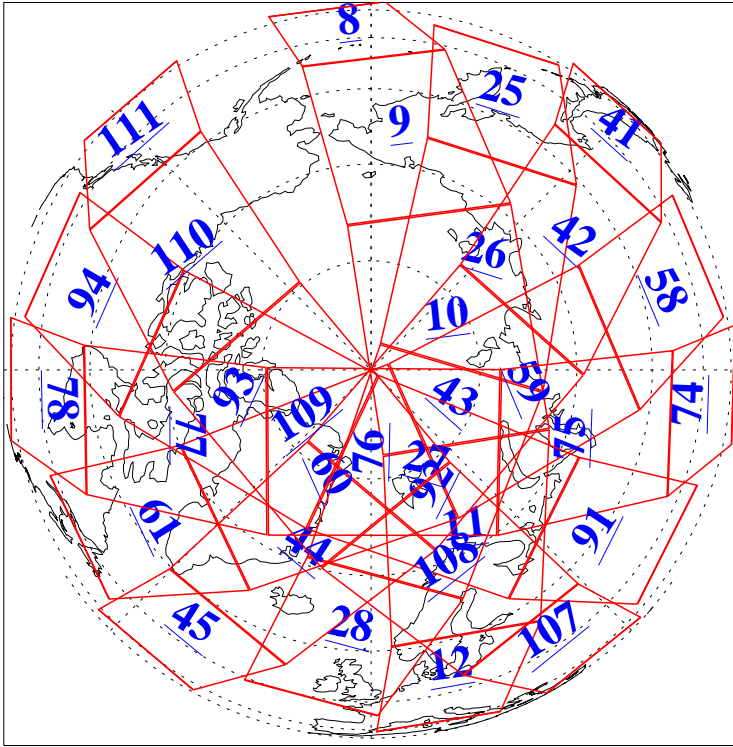

L1B Availability
AMSU Granules: 240
HSB Granules: 0
AIRS Granules: 240

17 Jan 2021
DoY 17
Aqua Day 6833
Granules: 1 to 120

Granules: 121 to 240

Legend: AMSU Available, HSB Available, AIRS Available

L1B Availability
 AMSU Granules: 240
 HSB Granules: 0
 AIRS Granules: 240

17 Jan 2021
 DoY 17
 Aqua Day 6833
 Ascending Granules

Descending Granules

Legend: AMSU Available, *HSB Available*, *AIRS Available*

L1B Availability
 AMSU Granules: 240
 HSB Granules: 0
 AIRS Granules: 240

17 Jan 2021
 DoY 17
 Aqua Day 6833

Northern Hemisphere Granules

Southern Hemisphere Granules

Legend: AMSU Available, HSB Available, **AIRS Available**