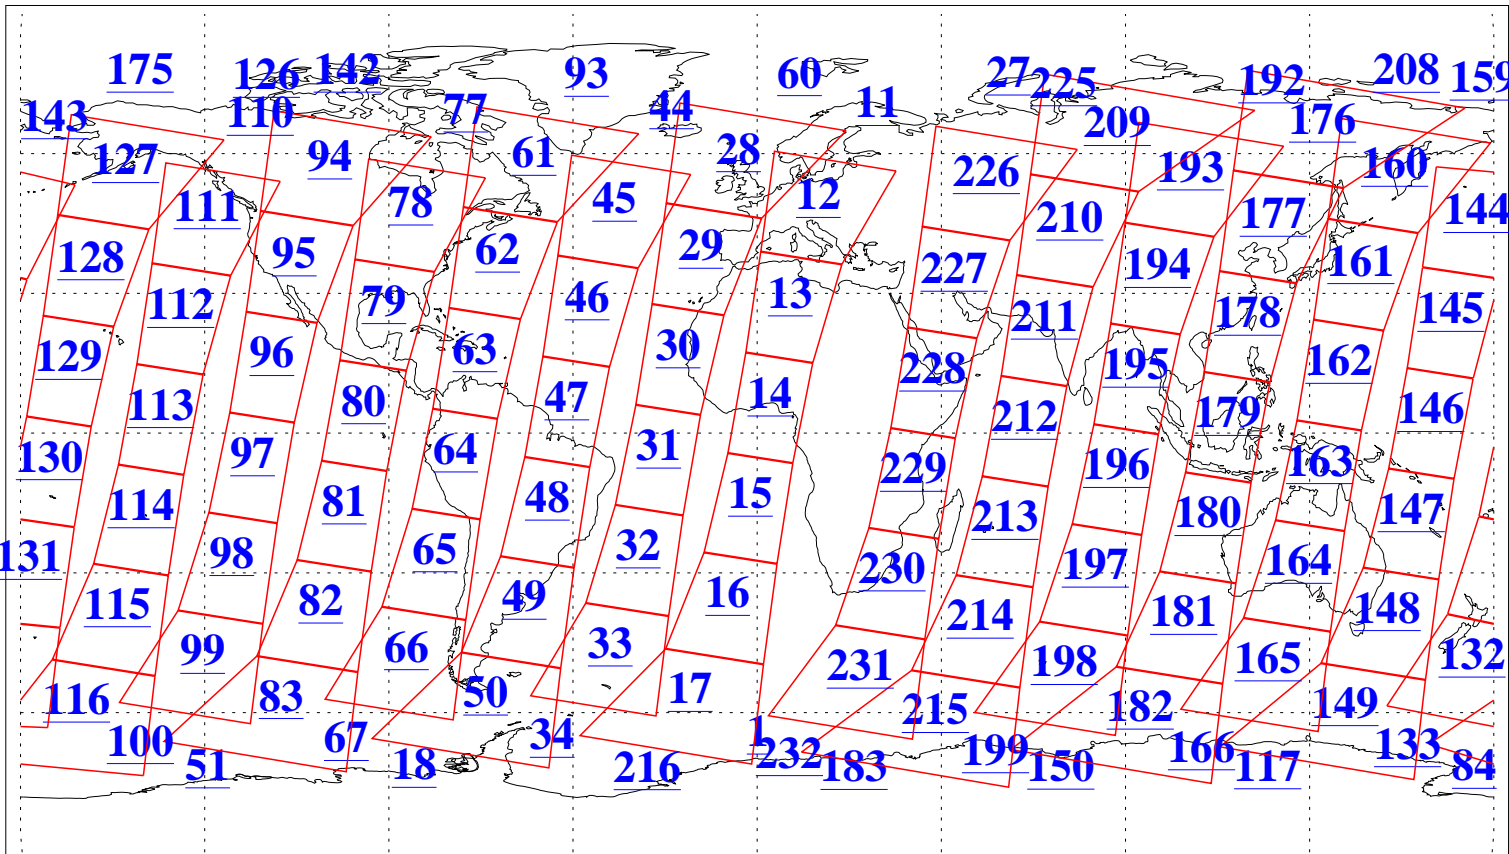

L1B Availability
AMSU Granules: 240
HSB Granules: 0
AIRS Granules: 240

17 Jan 2021
DoY 17
Aqua Day 6833
Granules: 1 to 120

Granules: 121 to 240

Legend: AMSU Available, HSB Available, AIRS Available

L1B Availability
 AMSU Granules: 240
 HSB Granules: 0
 AIRS Granules: 240

17 Jan 2021
 DoY 17
 Aqua Day 6833
 Ascending Granules

Descending Granules

Legend: AMSU Available, *HSB Available*, *AIRS Available*

L1B Availability
 AMSU Granules: 240
 HSB Granules: 0
 AIRS Granules: 240

17 Jan 2021
 DoY 17
 Aqua Day 6833

Northern Hemisphere Granules

Southern Hemisphere Granules

Legend: AMSU Available, HSB Available, **AIRS Available**