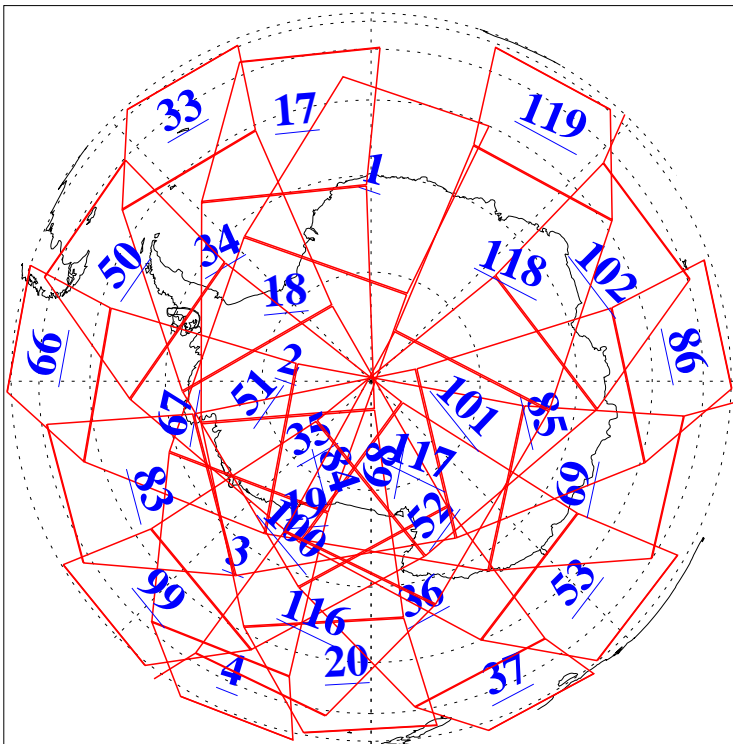

L1B Availability
AMSU Granules: 240
HSB Granules: 0
AIRS Granules: 240

17 Jan 2021
DoY 17
Aqua Day 6833
Granules: 1 to 120

Granules: 121 to 240

Legend: AMSU Available, HSB Available, AIRS Available

L1B Availability
 AMSU Granules: 240
 HSB Granules: 0
 AIRS Granules: 240

17 Jan 2021
 DoY 17
 Aqua Day 6833
 Ascending Granules

Descending Granules

Legend: AMSU Available, *HSB Available*, *AIRS Available*

L1B Availability
 AMSU Granules: 240
 HSB Granules: 0
 AIRS Granules: 240

17 Jan 2021
 DoY 17
 Aqua Day 6833

Northern Hemisphere Granules

Southern Hemisphere Granules

Legend: AMSU Available, HSB Available, **AIRS Available**