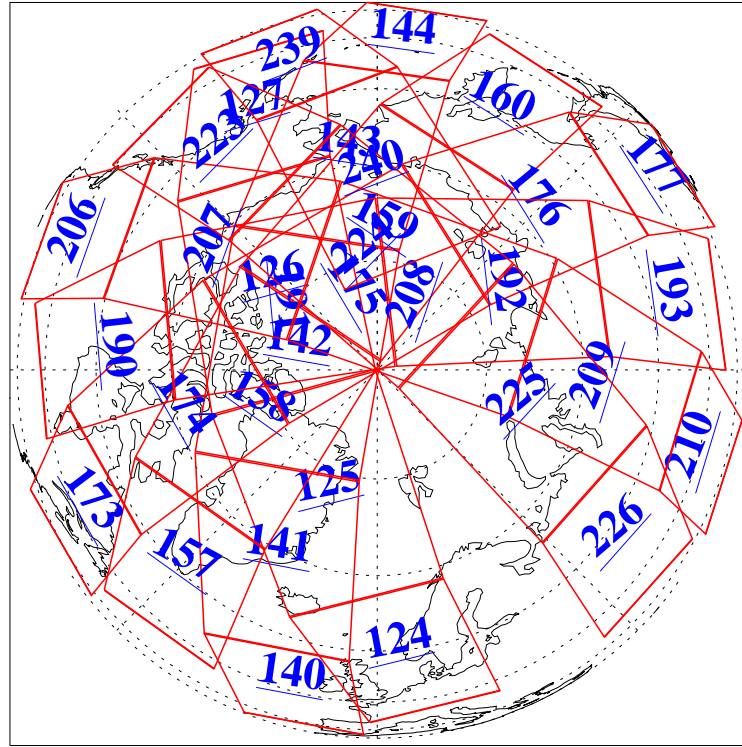

L1B Availability
AMSU Granules: 240
HSB Granules: 0
AIRS Granules: 240

17 Jan 2021
DoY 17
Aqua Day 6833
Granules: 1 to 120

Granules: 121 to 240

Legend: AMSU Available, HSB Available, AIRS Available

L1B Availability
 AMSU Granules: 240
 HSB Granules: 0
 AIRS Granules: 240

17 Jan 2021
 DoY 17
 Aqua Day 6833
 Ascending Granules

Descending Granules

Legend: AMSU Available, *HSB Available*, *AIRS Available*

L1B Availability
 AMSU Granules: 240
 HSB Granules: 0
 AIRS Granules: 240

17 Jan 2021
 DoY 17
 Aqua Day 6833

Northern Hemisphere Granules

Southern Hemisphere Granules

Legend: AMSU Available, HSB Available, **AIRS Available**