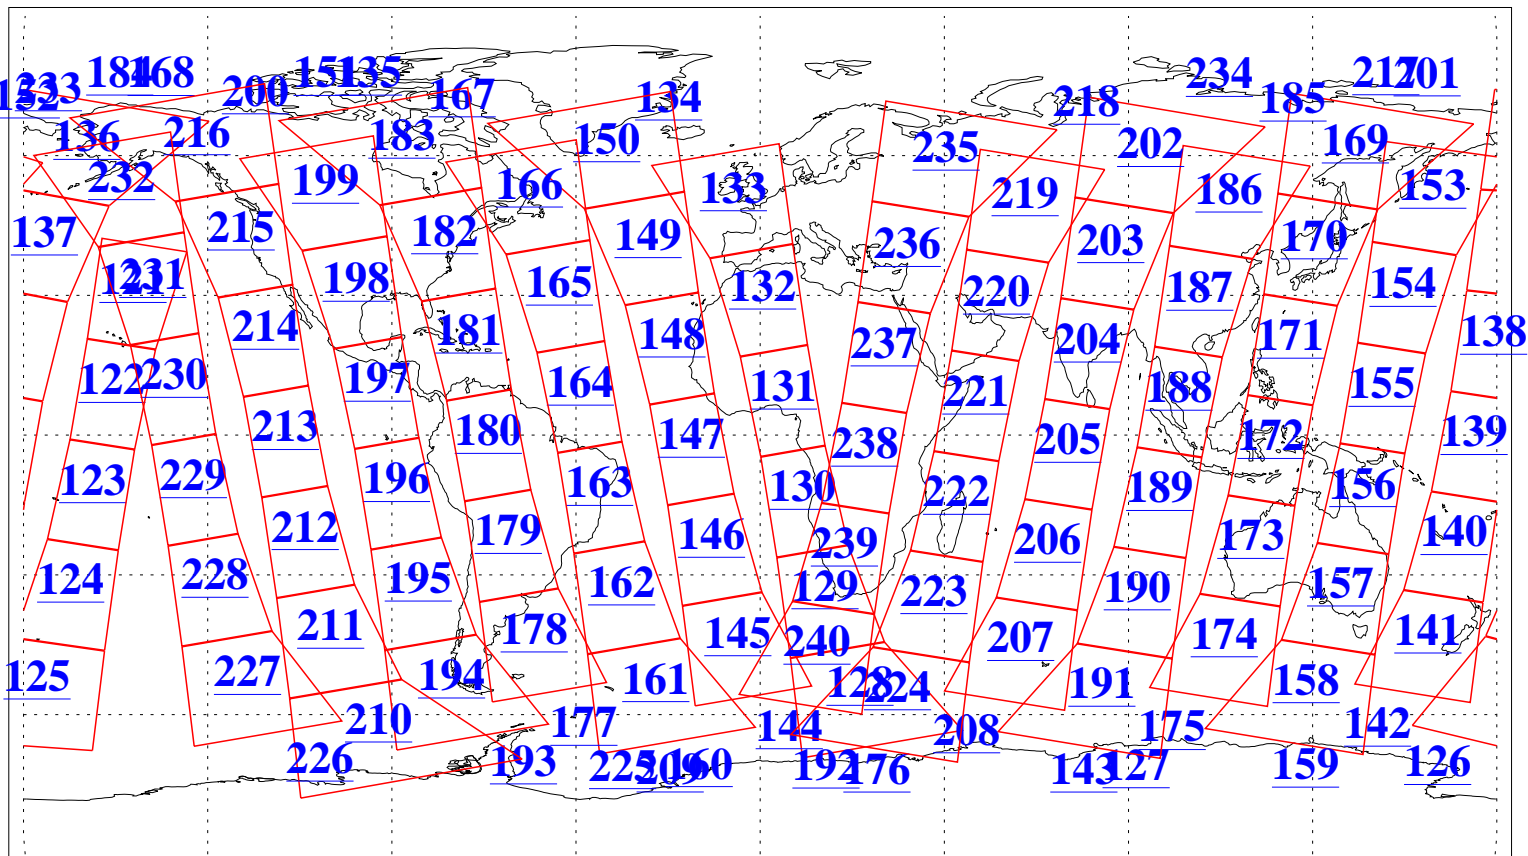

L1B Availability
 AMSU Granules: 240
 HSB Granules: 0
 AIRS Granules: 240

16 Jan 2021
 DoY 16
 Aqua Day 6832
 Granules: 1 to 120

Granules: 121 to 240

Legend: AMSU Available, *HSB Available*, *AIRS Available*

L1B Availability
 AMSU Granules: 240
 HSB Granules: 0
 AIRS Granules: 240

16 Jan 2021
 DoY 16
 Aqua Day 6832

Ascending Granules

Descending Granules

Legend: AMSU Available, *HSB Available*, *AIRS Available*

L1B Availability
 AMSU Granules: 240
 HSB Granules: 0
 AIRS Granules: 240

16 Jan 2021
 DoY 16
 Aqua Day 6832

Northern Hemisphere Granules

Southern Hemisphere Granules

Legend: AMSU Available, HSB Available, AIRS Available