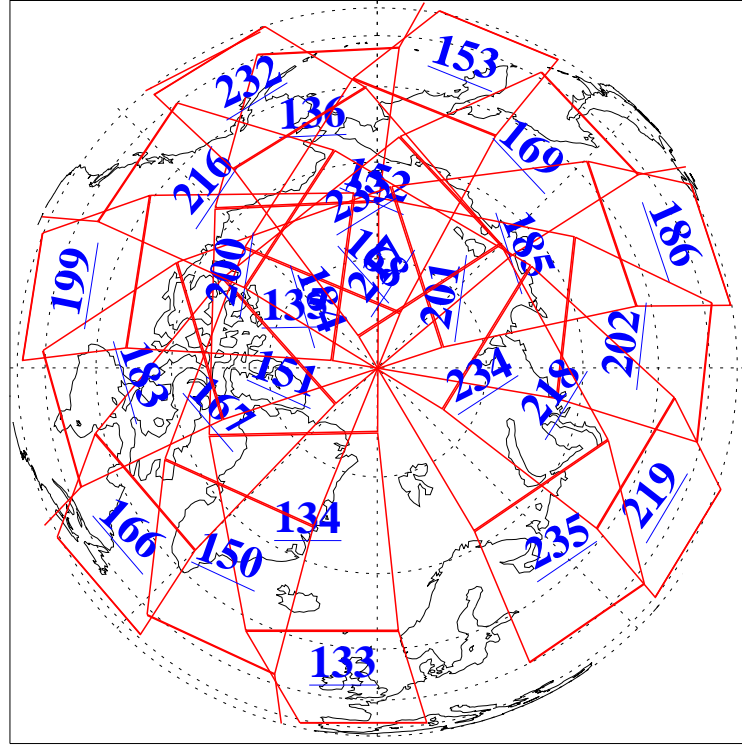

L1B Availability
 AMSU Granules: 240
 HSB Granules: 0
 AIRS Granules: 240

16 Jan 2021
 DoY 16
 Aqua Day 6832

Ascending Granules

Descending Granules

Legend: AMSU Available, *HSB Available*, *AIRS Available*

L1B Availability
 AMSU Granules: 240
 HSB Granules: 0
 AIRS Granules: 240

16 Jan 2021
 DoY 16
 Aqua Day 6832

Northern Hemisphere Granules

Southern Hemisphere Granules

Legend: AMSU Available, HSB Available, AIRS Available