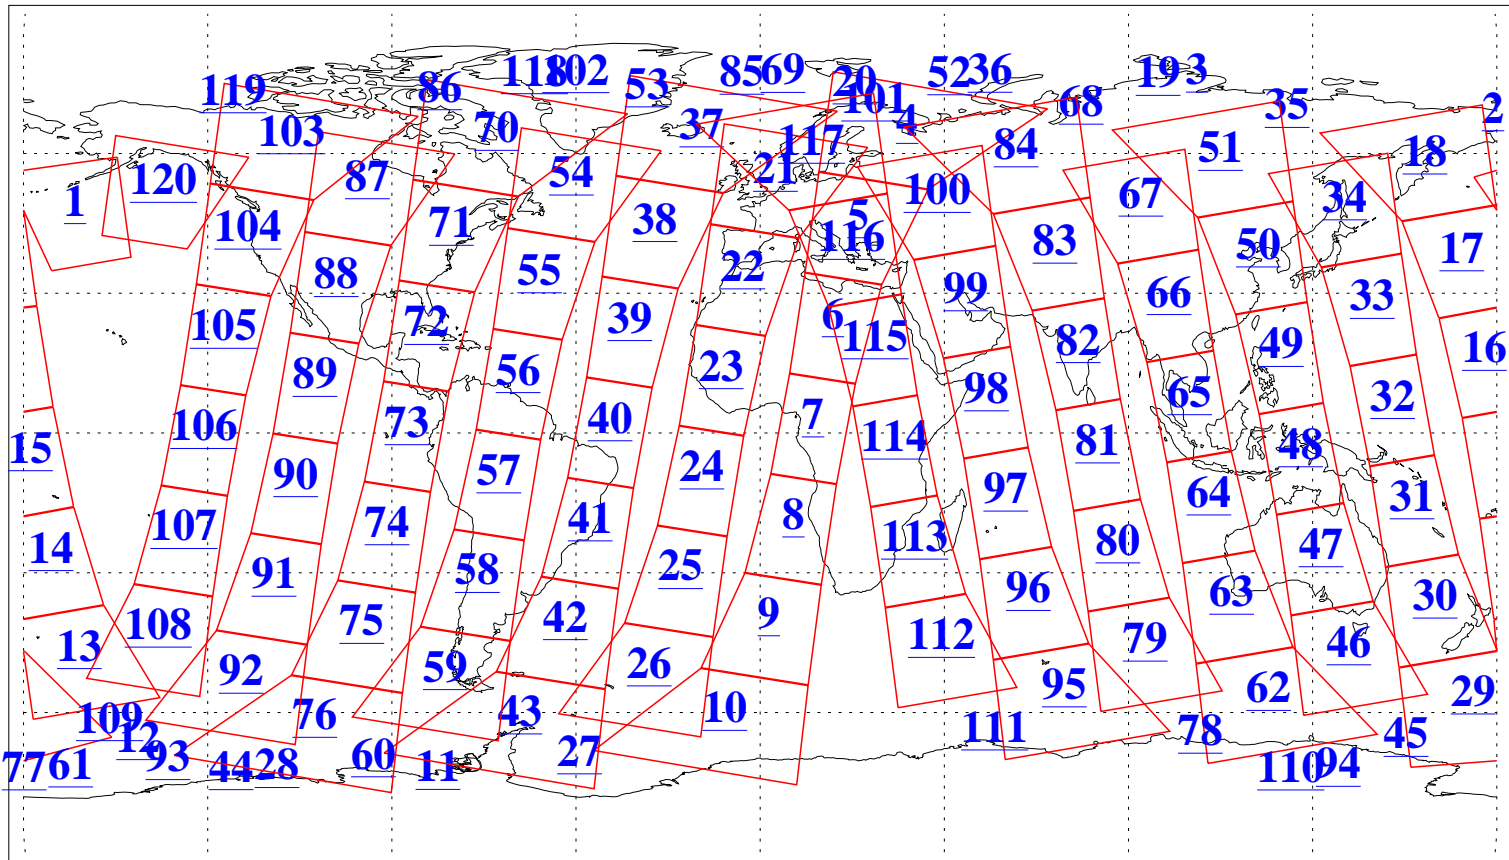

L1B Availability
 AMSU Granules: 240
 HSB Granules: 0
 AIRS Granules: 240

16 Jan 2021
 DoY 16
 Aqua Day 6832
 Granules: 1 to 120

Granules: 121 to 240

Legend: AMSU Available, *HSB Available*, *AIRS Available*

L1B Availability
 AMSU Granules: 240
 HSB Granules: 0
 AIRS Granules: 240

16 Jan 2021
 DoY 16
 Aqua Day 6832

Ascending Granules

Descending Granules

Legend: AMSU Available, *HSB Available*, *AIRS Available*

L1B Availability
 AMSU Granules: 240
 HSB Granules: 0
 AIRS Granules: 240

16 Jan 2021
 DoY 16
 Aqua Day 6832

Northern Hemisphere Granules

Southern Hemisphere Granules

Legend: AMSU Available, HSB Available, AIRS Available