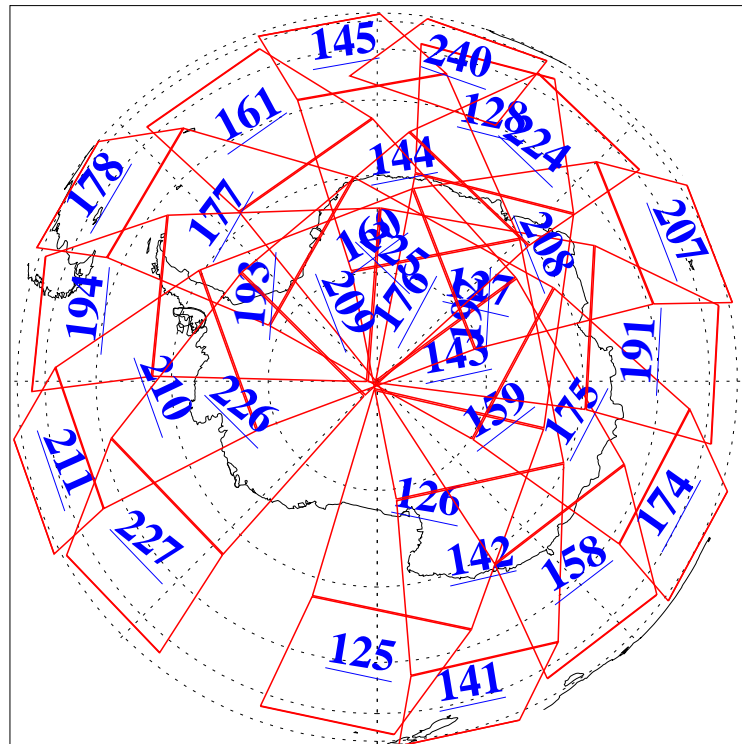

L1B Availability
 AMSU Granules: 240
 HSB Granules: 0
 AIRS Granules: 240

16 Jan 2021
 DoY 16
 Aqua Day 6832
 Granules: 1 to 120

Granules: 121 to 240

Legend: AMSU Available, *HSB Available*, *AIRS Available*

L1B Availability
 AMSU Granules: 240
 HSB Granules: 0
 AIRS Granules: 240

16 Jan 2021
 DoY 16
 Aqua Day 6832

Ascending Granules

Descending Granules

Legend: AMSU Available, *HSB Available*, *AIRS Available*

L1B Availability
 AMSU Granules: 240
 HSB Granules: 0
 AIRS Granules: 240

16 Jan 2021
 DoY 16
 Aqua Day 6832

Northern Hemisphere Granules

Southern Hemisphere Granules

Legend: AMSU Available, HSB Available, AIRS Available