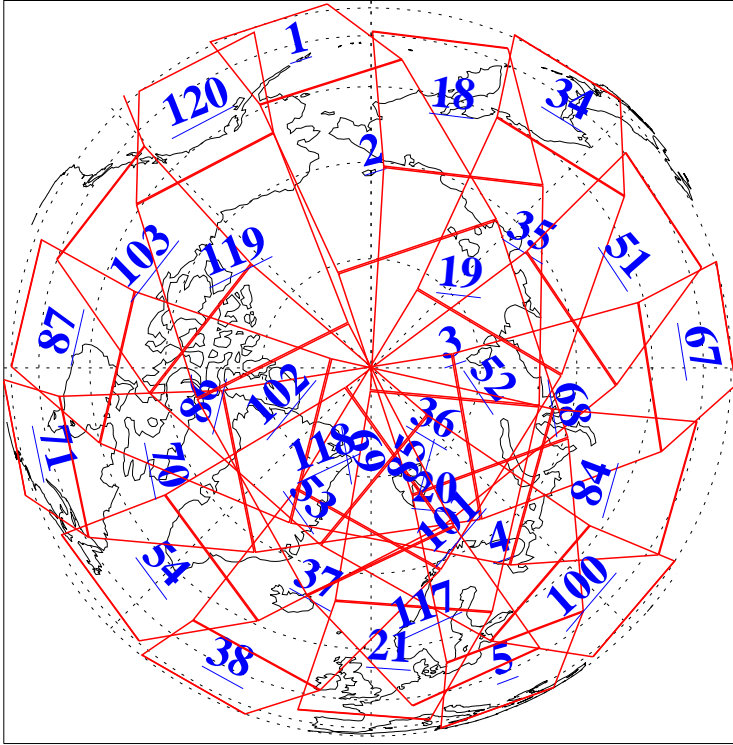

L1B Availability
 AMSU Granules: 240
 HSB Granules: 0
 AIRS Granules: 240

16 Jan 2021
 DoY 16
 Aqua Day 6832
 Granules: 1 to 120

Granules: 121 to 240

Legend: AMSU Available, *HSB Available*, *AIRS Available*

L1B Availability
 AMSU Granules: 240
 HSB Granules: 0
 AIRS Granules: 240

16 Jan 2021
 DoY 16
 Aqua Day 6832

Ascending Granules

Descending Granules

Legend: AMSU Available, *HSB Available*, *AIRS Available*

L1B Availability
 AMSU Granules: 240
 HSB Granules: 0
 AIRS Granules: 240

16 Jan 2021
 DoY 16
 Aqua Day 6832

Northern Hemisphere Granules

Southern Hemisphere Granules

Legend: AMSU Available, HSB Available, AIRS Available