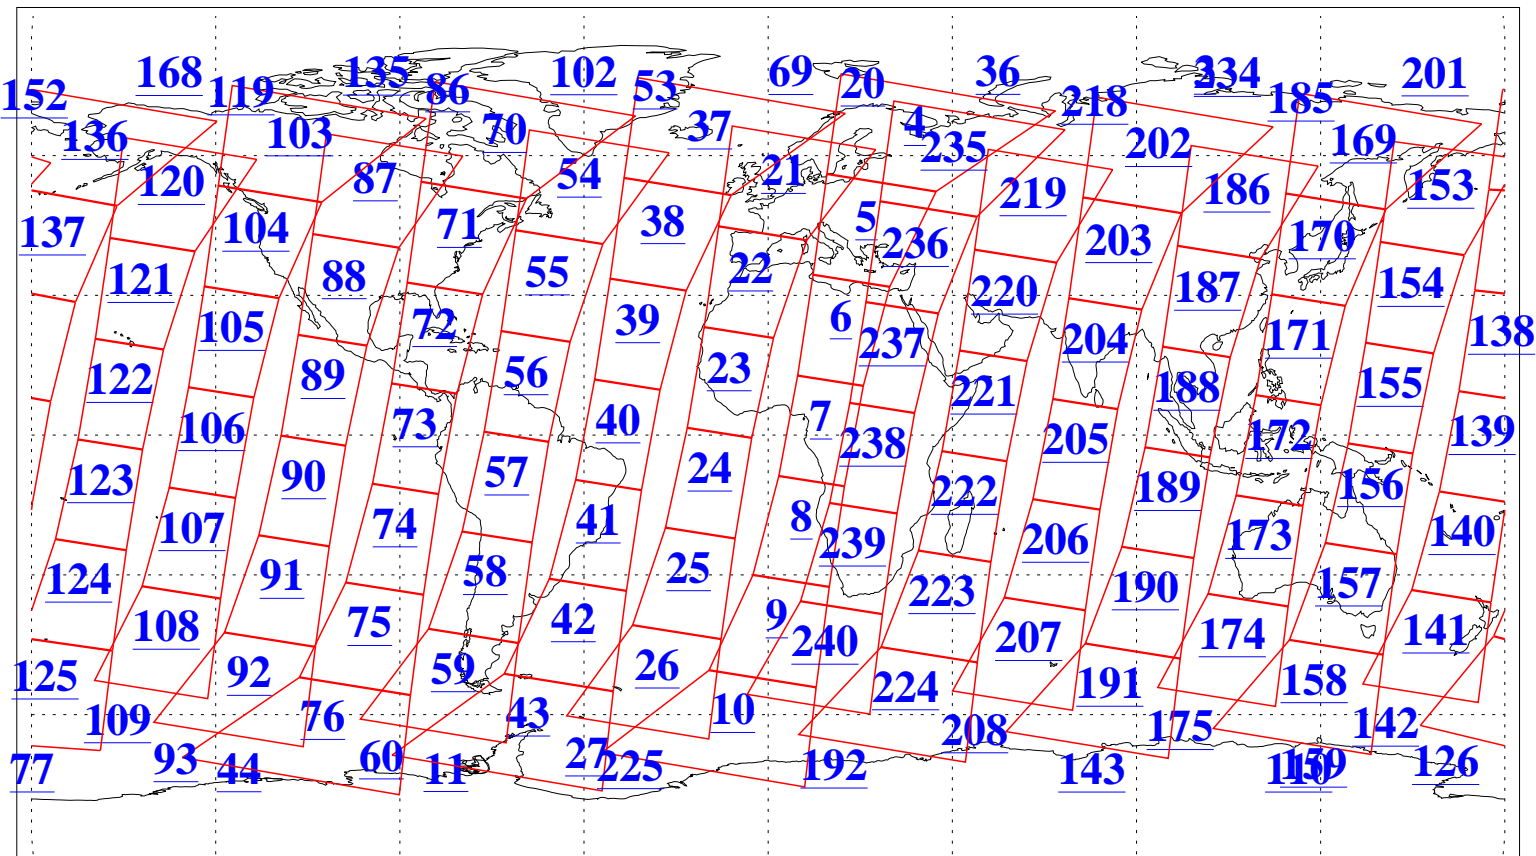

L1B Availability
 AMSU Granules: 240
 HSB Granules: 0
 AIRS Granules: 240

16 Jan 2021
 DoY 16
 Aqua Day 6832
 Granules: 1 to 120

Granules: 121 to 240

Legend: AMSU Available, *HSB Available*, *AIRS Available*

L1B Availability
 AMSU Granules: 240
 HSB Granules: 0
 AIRS Granules: 240

16 Jan 2021
 DoY 16
 Aqua Day 6832

Ascending Granules

Descending Granules

Legend: AMSU Available, *HSB Available*, *AIRS Available*

L1B Availability
 AMSU Granules: 240
 HSB Granules: 0
 AIRS Granules: 240

16 Jan 2021
 DoY 16
 Aqua Day 6832

Northern Hemisphere Granules

Southern Hemisphere Granules

Legend: AMSU Available, HSB Available, AIRS Available