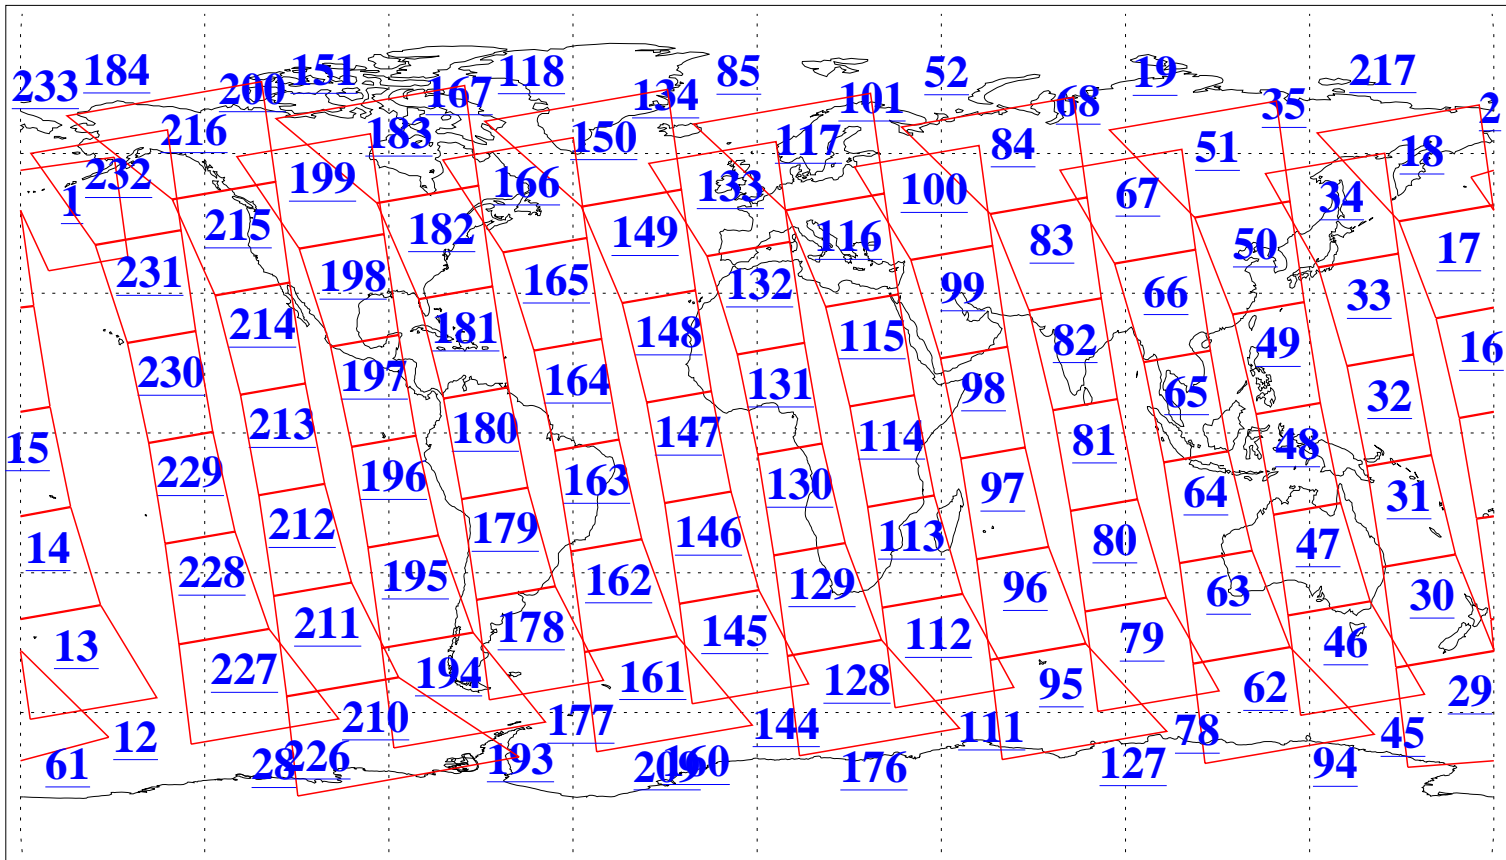

L1B Availability
 AMSU Granules: 240
 HSB Granules: 0
 AIRS Granules: 240

16 Jan 2021
 DoY 16
 Aqua Day 6832
 Granules: 1 to 120

Granules: 121 to 240

Legend: AMSU Available, *HSB Available*, *AIRS Available*

L1B Availability
 AMSU Granules: 240
 HSB Granules: 0
 AIRS Granules: 240

16 Jan 2021
 DoY 16
 Aqua Day 6832

Ascending Granules

Descending Granules

Legend: AMSU Available, *HSB Available*, *AIRS Available*

L1B Availability
 AMSU Granules: 240
 HSB Granules: 0
 AIRS Granules: 240

16 Jan 2021
 DoY 16
 Aqua Day 6832

Northern Hemisphere Granules

Southern Hemisphere Granules

Legend: AMSU Available, HSB Available, AIRS Available