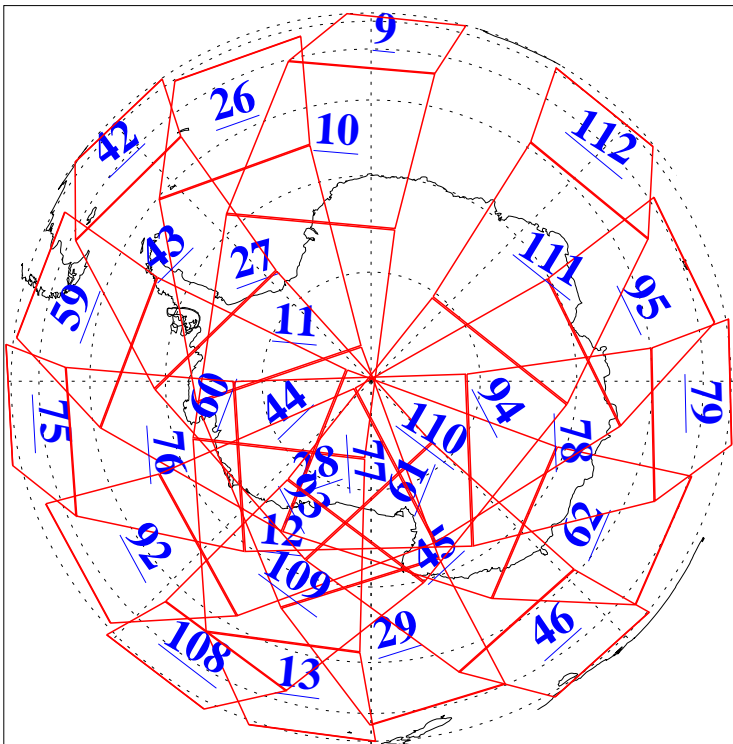

L1B Availability
 AMSU Granules: 240
 HSB Granules: 0
 AIRS Granules: 240

16 Jan 2021
 DoY 16
 Aqua Day 6832
 Granules: 1 to 120

Granules: 121 to 240

Legend: AMSU Available, *HSB Available*, *AIRS Available*

L1B Availability
 AMSU Granules: 240
 HSB Granules: 0
 AIRS Granules: 240

16 Jan 2021
 DoY 16
 Aqua Day 6832

Ascending Granules

Descending Granules

Legend: AMSU Available, *HSB Available*, *AIRS Available*

L1B Availability
 AMSU Granules: 240
 HSB Granules: 0
 AIRS Granules: 240

16 Jan 2021
 DoY 16
 Aqua Day 6832

Northern Hemisphere Granules

Southern Hemisphere Granules

Legend: AMSU Available, HSB Available, AIRS Available