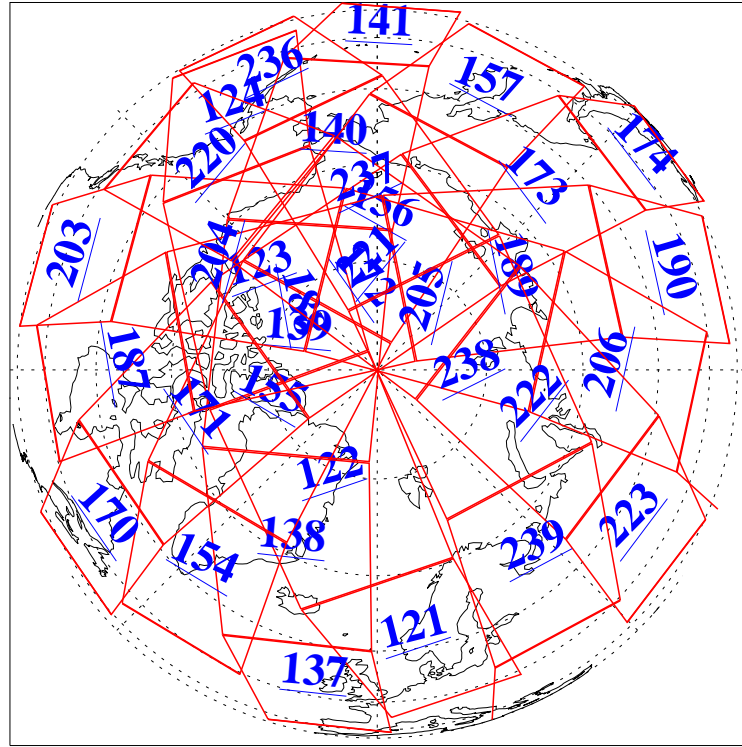

L1B Availability
AMSU Granules: 240
HSB Granules: 0
AIRS Granules: 240

12 Jan 2021
DoY 12
Aqua Day 6828

Northern Hemisphere Granules

Southern Hemisphere Granules