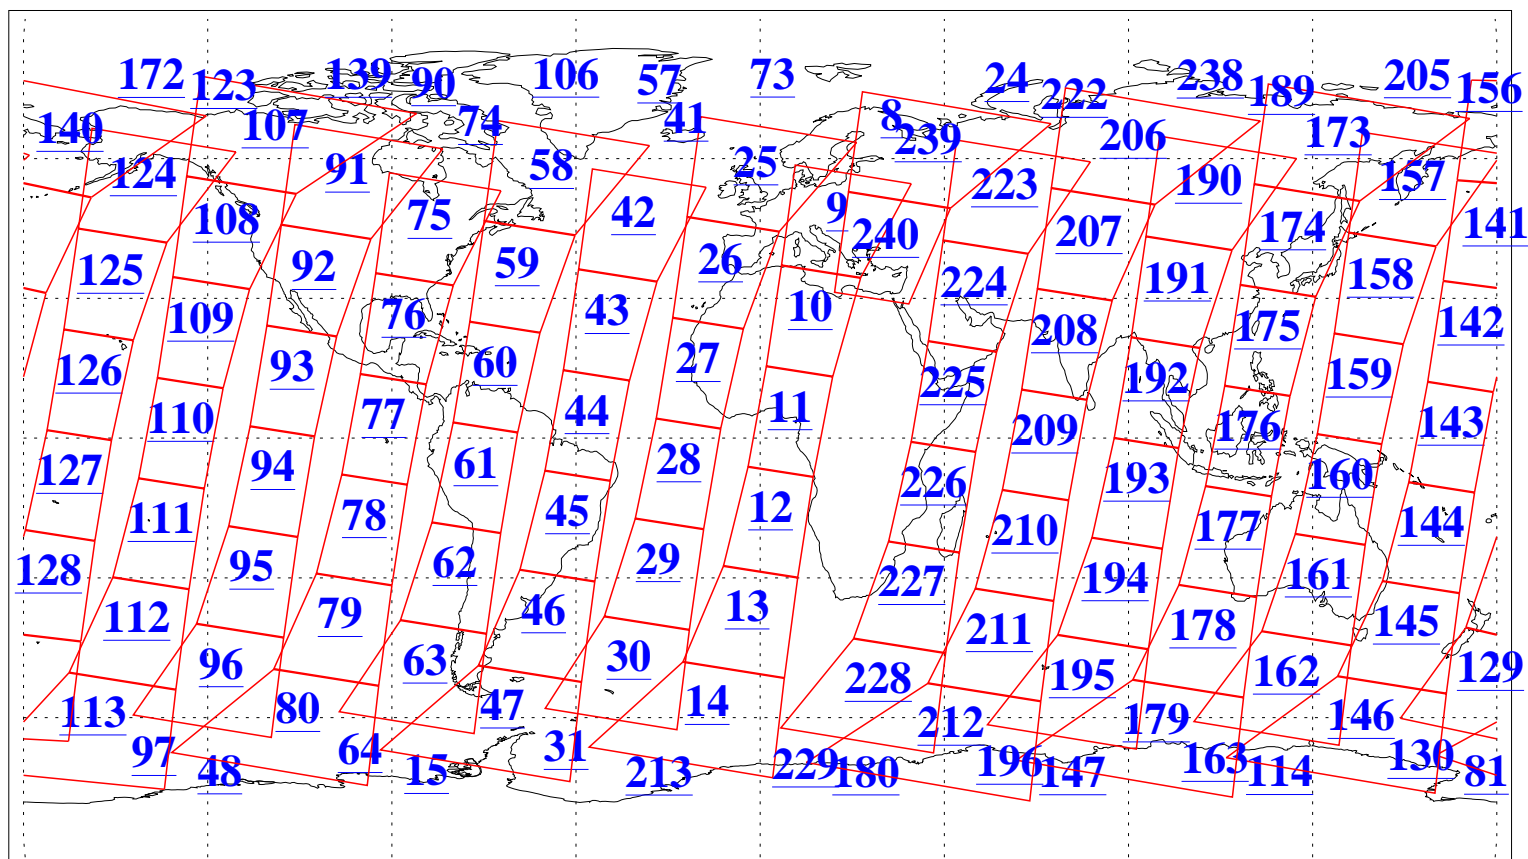

L1B Availability
AMSU Granules: 240
HSB Granules: 0
AIRS Granules: 240

12 Jan 2021
DoY 12
Aqua Day 6828
Granules: 1 to 120

Granules: 121 to 240

Legend: AMSU Available, *HSB Available*, *AIRS Available*

L1B Availability
 AMSU Granules: 240
 HSB Granules: 0
 AIRS Granules: 240

12 Jan 2021
 DoY 12
 Aqua Day 6828
 Ascending Granules

Descending Granules

Legend: AMSU Available, *HSB Available*, *AIRS Available*

L1B Availability
AMSU Granules: 240
HSB Granules: 0
AIRS Granules: 240

12 Jan 2021
DoY 12
Aqua Day 6828

Northern Hemisphere Granules

Southern Hemisphere Granules

Legend: AMSU Available, HSB Available, **AIRS Available**