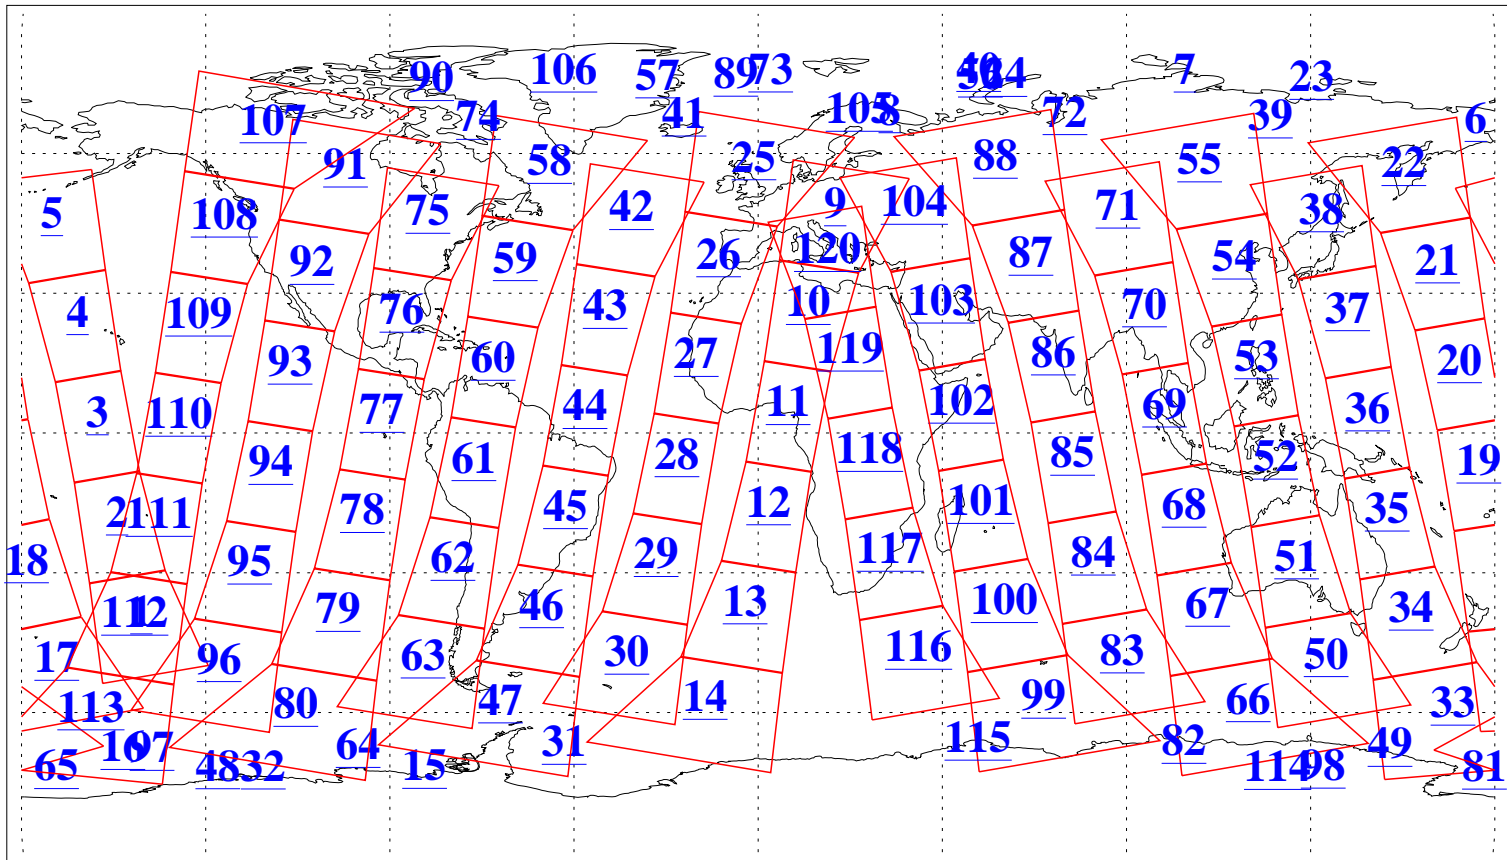

L1B Availability
AMSU Granules: 240
HSB Granules: 0
AIRS Granules: 240

12 Jan 2021
DoY 12
Aqua Day 6828
Granules: 1 to 120

Granules: 121 to 240

Legend: AMSU Available, *HSB Available*, *AIRS Available*

L1B Availability
 AMSU Granules: 240
 HSB Granules: 0
 AIRS Granules: 240

12 Jan 2021
 DoY 12
 Aqua Day 6828
 Ascending Granules

Descending Granules

Legend: AMSU Available, *HSB Available*, *AIRS Available*

L1B Availability
AMSU Granules: 240
HSB Granules: 0
AIRS Granules: 240

12 Jan 2021
DoY 12
Aqua Day 6828

Northern Hemisphere Granules

Southern Hemisphere Granules

Legend: AMSU Available, HSB Available, **AIRS Available**