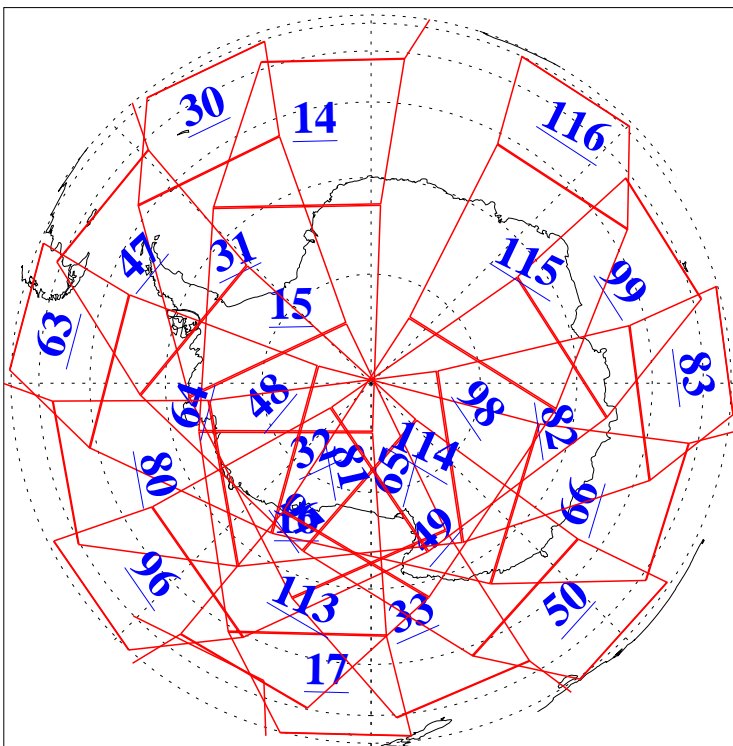

L1B Availability
AMSU Granules: 240
HSB Granules: 0
AIRS Granules: 240

12 Jan 2021
DoY 12
Aqua Day 6828
Granules: 1 to 120

Granules: 121 to 240

Legend: AMSU Available, *HSB Available*, *AIRS Available*

L1B Availability
 AMSU Granules: 240
 HSB Granules: 0
 AIRS Granules: 240

12 Jan 2021
 DoY 12
 Aqua Day 6828
 Ascending Granules

Descending Granules

Legend: AMSU Available, *HSB Available*, *AIRS Available*

L1B Availability
AMSU Granules: 240
HSB Granules: 0
AIRS Granules: 240

12 Jan 2021
DoY 12
Aqua Day 6828

Northern Hemisphere Granules

Southern Hemisphere Granules

Legend: AMSU Available, HSB Available, **AIRS Available**