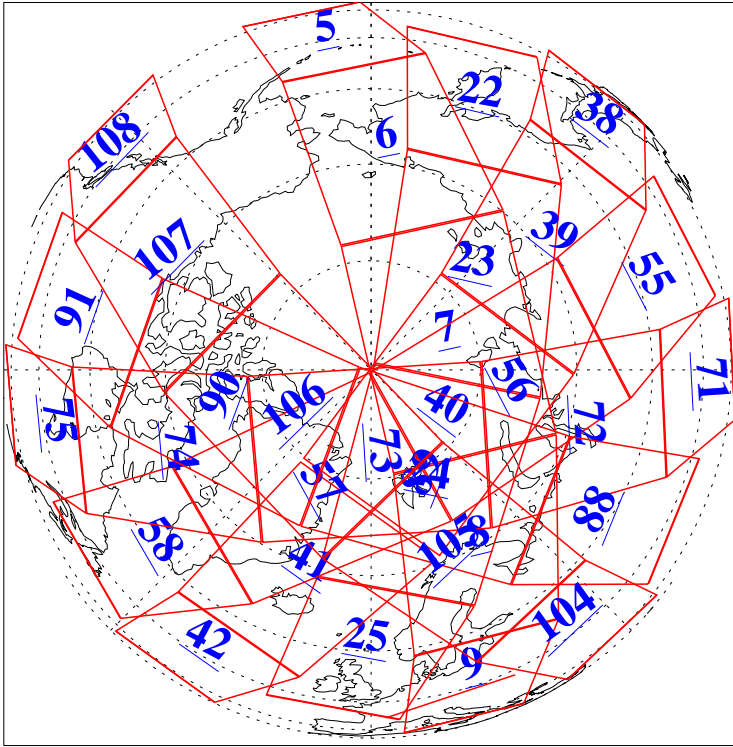

L1B Availability
AMSU Granules: 240
HSB Granules: 0
AIRS Granules: 240

12 Jan 2021
DoY 12
Aqua Day 6828
Granules: 1 to 120

Granules: 121 to 240

Legend: AMSU Available, *HSB Available*, *AIRS Available*

L1B Availability
 AMSU Granules: 240
 HSB Granules: 0
 AIRS Granules: 240

12 Jan 2021
 DoY 12
 Aqua Day 6828
 Ascending Granules

Descending Granules

Legend: AMSU Available, *HSB Available*, *AIRS Available*

L1B Availability
AMSU Granules: 240
HSB Granules: 0
AIRS Granules: 240

12 Jan 2021
DoY 12
Aqua Day 6828

Northern Hemisphere Granules

Southern Hemisphere Granules

Legend: AMSU Available, HSB Available, **AIRS Available**