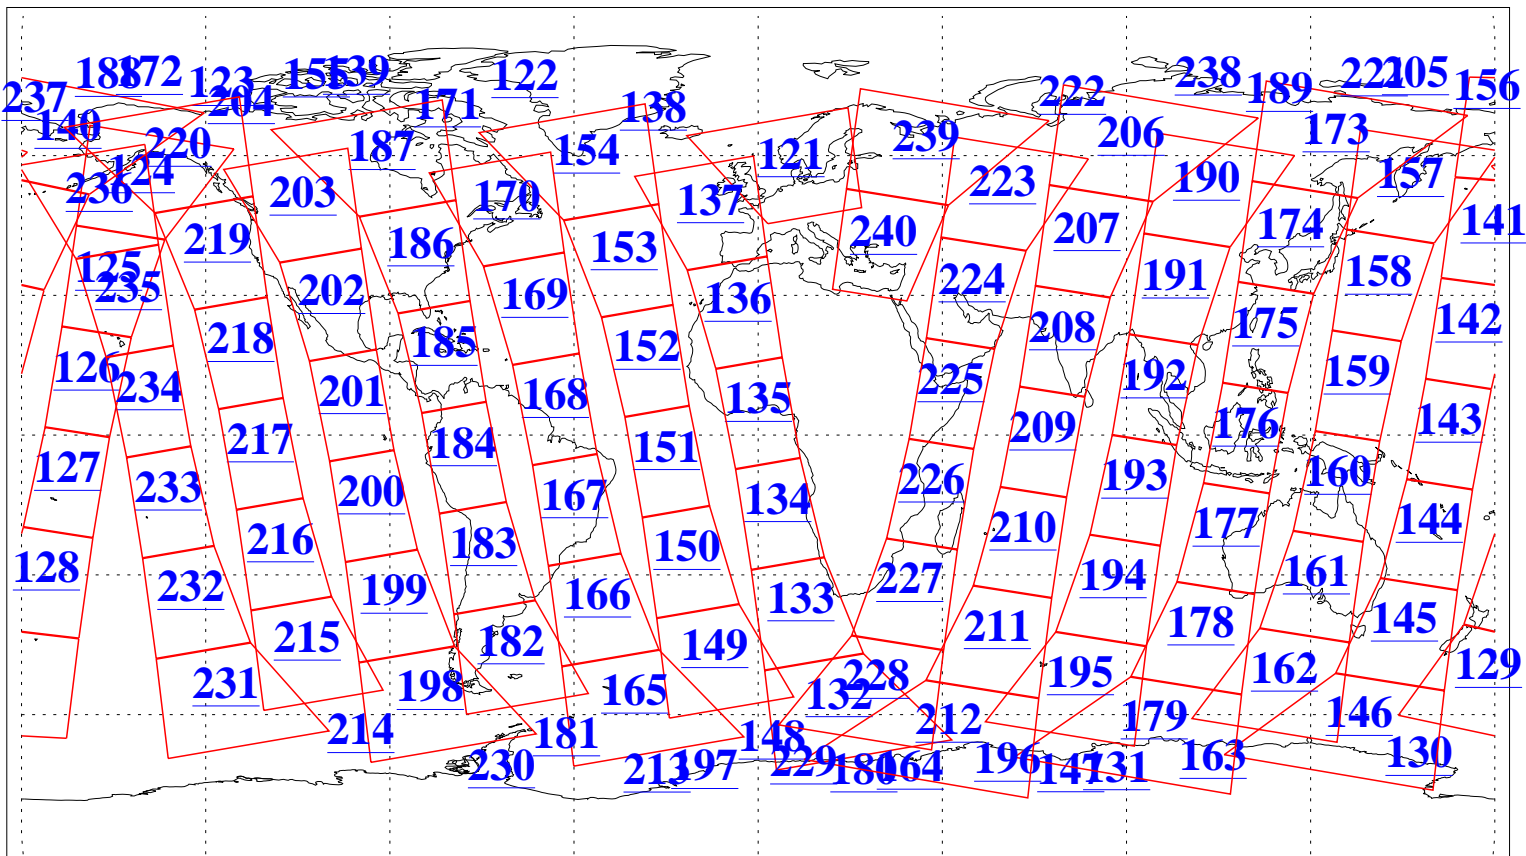

L1B Availability
AMSU Granules: 240
HSB Granules: 0
AIRS Granules: 240

12 Jan 2021
DoY 12
Aqua Day 6828
Granules: 1 to 120

Granules: 121 to 240

Legend: AMSU Available, *HSB Available*, *AIRS Available*

L1B Availability
 AMSU Granules: 240
 HSB Granules: 0
 AIRS Granules: 240

12 Jan 2021
 DoY 12
 Aqua Day 6828
 Ascending Granules

Descending Granules

Legend: AMSU Available, *HSB Available*, *AIRS Available*

L1B Availability
AMSU Granules: 240
HSB Granules: 0
AIRS Granules: 240

12 Jan 2021
DoY 12
Aqua Day 6828

Northern Hemisphere Granules

Southern Hemisphere Granules

Legend: AMSU Available, HSB Available, **AIRS Available**