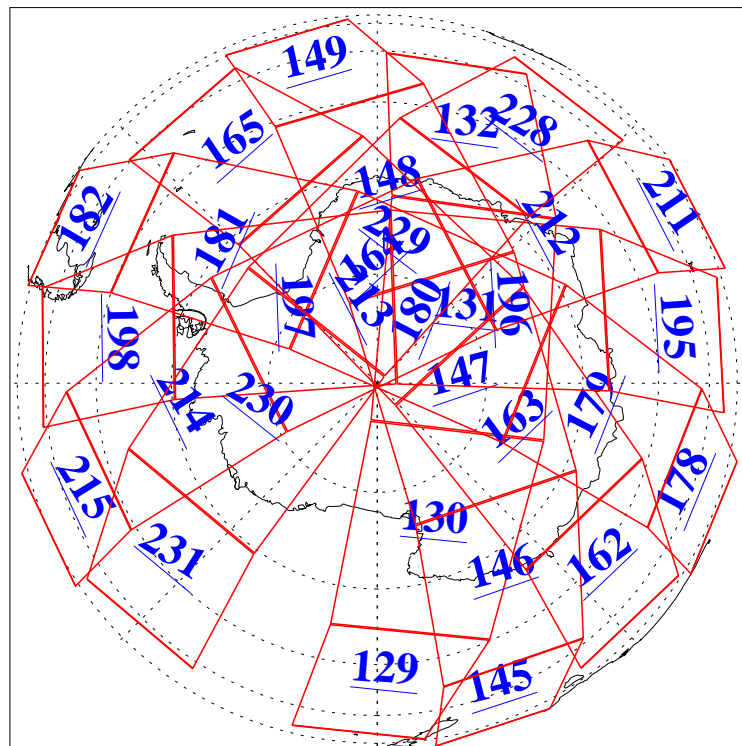

12 Jan 2021
 DoY 12
 Aqua Day 6828
 Ascending Granules

Descending Granules

Legend: AMSU Available, *HSB Available*, *AIRS Available*

L1B Availability
AMSU Granules: 240
HSB Granules: 0
AIRS Granules: 240

12 Jan 2021
DoY 12
Aqua Day 6828

Northern Hemisphere Granules

Southern Hemisphere Granules

Legend: AMSU Available, HSB Available, **AIRS Available**