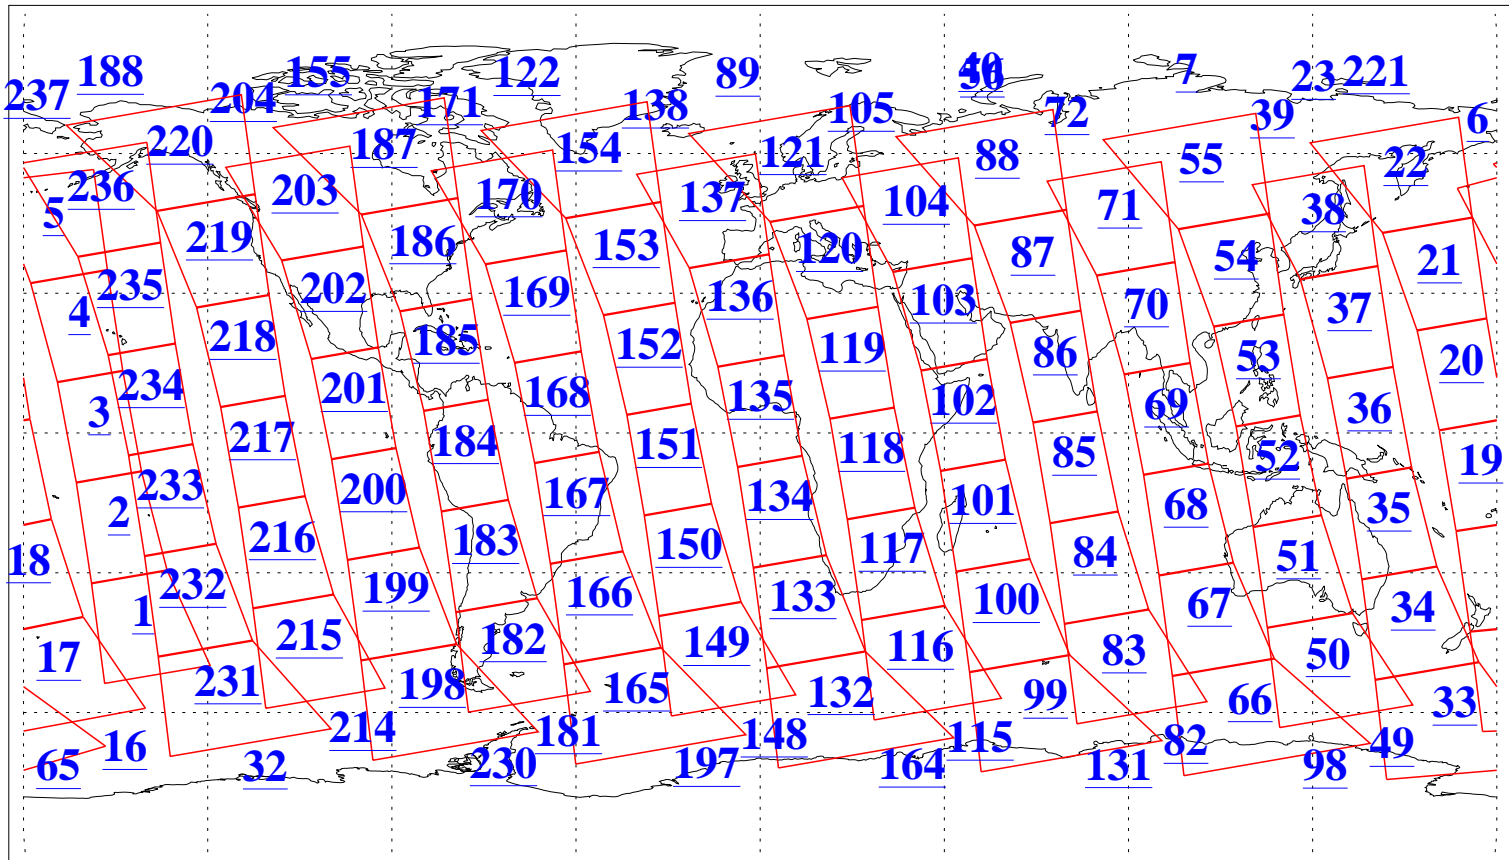

L1B Availability
AMSU Granules: 240
HSB Granules: 0
AIRS Granules: 240

12 Jan 2021
DoY 12
Aqua Day 6828
Granules: 1 to 120

Granules: 121 to 240

Legend: AMSU Available, *HSB Available*, *AIRS Available*

L1B Availability
 AMSU Granules: 240
 HSB Granules: 0
 AIRS Granules: 240

12 Jan 2021
 DoY 12
 Aqua Day 6828
 Ascending Granules

Descending Granules

Legend: AMSU Available, *HSB Available*, *AIRS Available*

L1B Availability
AMSU Granules: 240
HSB Granules: 0
AIRS Granules: 240

12 Jan 2021
DoY 12
Aqua Day 6828

Northern Hemisphere Granules

Southern Hemisphere Granules

Legend: AMSU Available, HSB Available, **AIRS Available**