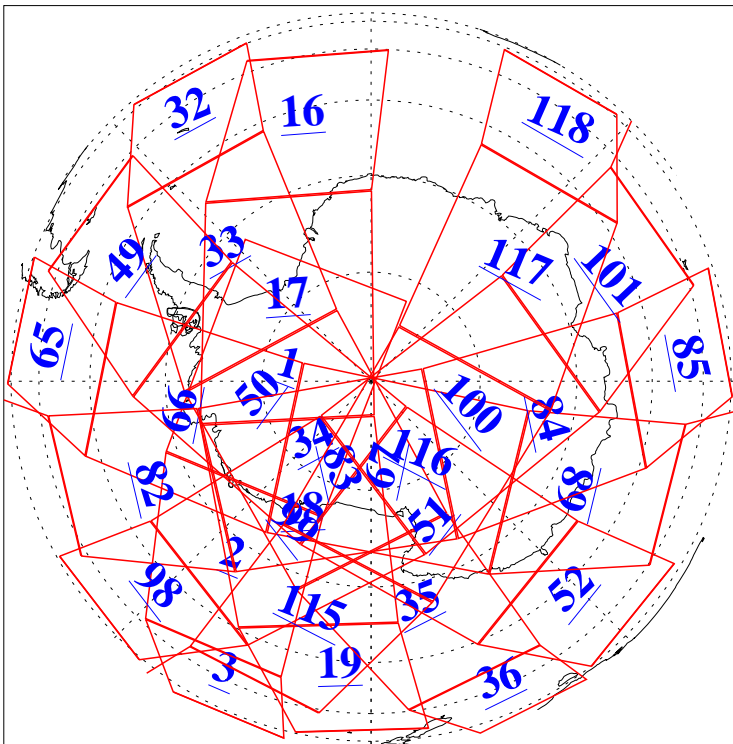

L1B Availability
AMSU Granules: 240
HSB Granules: 0
AIRS Granules: 240

10 Jan 2021
DoY 10
Aqua Day 6826
Granules: 1 to 120

Granules: 121 to 240

Legend: AMSU Available, HSB Available, AIRS Available

L1B Availability
 AMSU Granules: 240
 HSB Granules: 0
 AIRS Granules: 240

10 Jan 2021
 DoY 10
 Aqua Day 6826

Ascending Granules

Descending Granules

Legend: AMSU Available, *HSB Available*, *AIRS Available*

L1B Availability
 AMSU Granules: 240
 HSB Granules: 0
 AIRS Granules: 240

10 Jan 2021
 DoY 10
 Aqua Day 6826

Northern Hemisphere Granules

Southern Hemisphere Granules

Legend: AMSU Available, HSB Available, **AIRS Available**