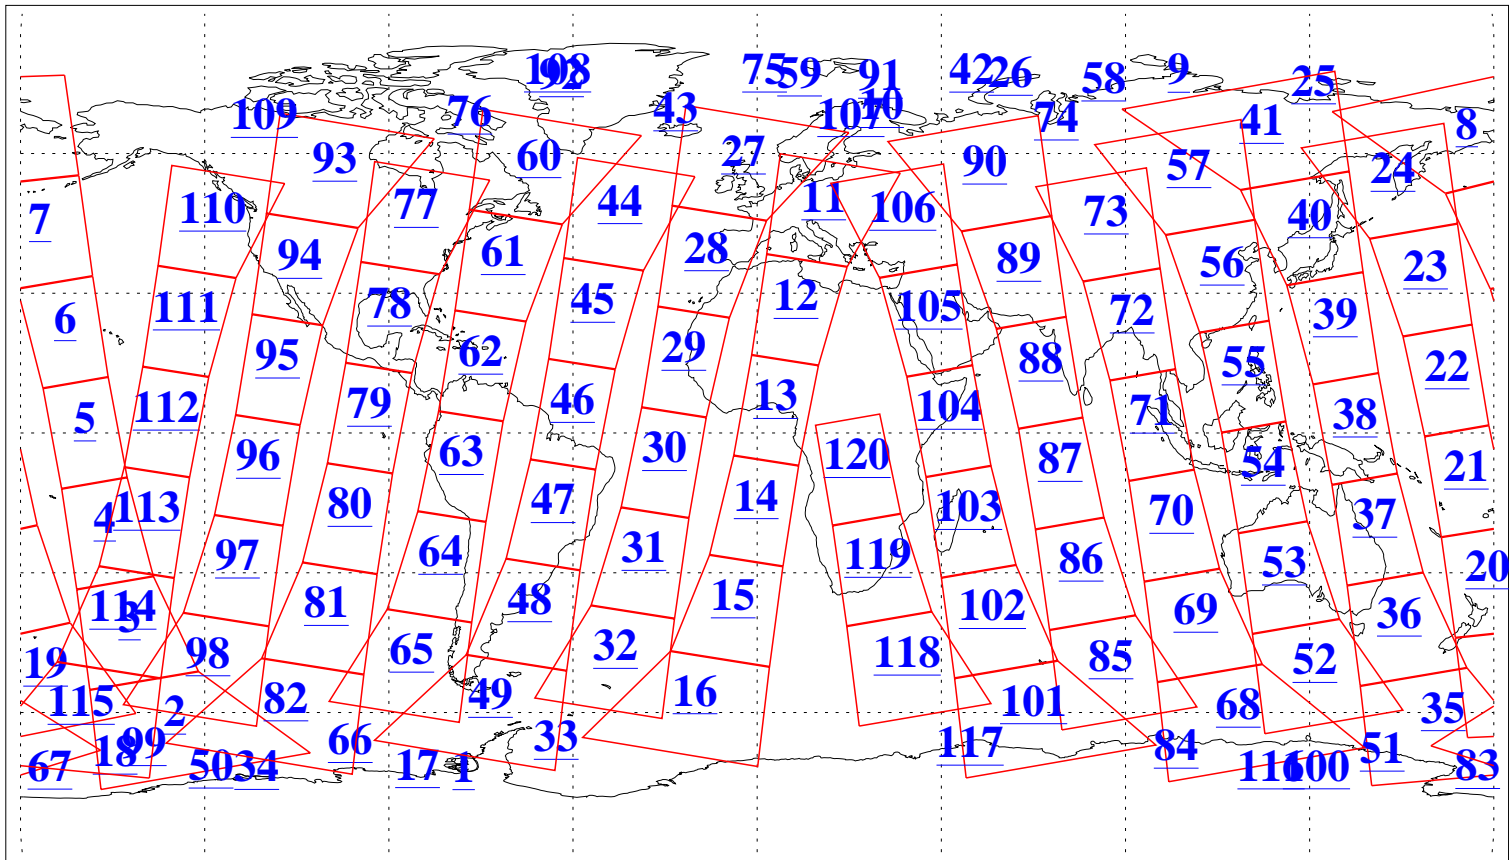

L1B Availability
AMSU Granules: 240
HSB Granules: 0
AIRS Granules: 240

10 Jan 2021
DoY 10
Aqua Day 6826
Granules: 1 to 120

Granules: 121 to 240

Legend: AMSU Available, HSB Available, AIRS Available

L1B Availability
 AMSU Granules: 240
 HSB Granules: 0
 AIRS Granules: 240

10 Jan 2021
 DoY 10
 Aqua Day 6826

Ascending Granules

Descending Granules

Legend: AMSU Available, *HSB Available*, *AIRS Available*

L1B Availability
 AMSU Granules: 240
 HSB Granules: 0
 AIRS Granules: 240

10 Jan 2021
 DoY 10
 Aqua Day 6826

Northern Hemisphere Granules

Southern Hemisphere Granules

Legend: AMSU Available, HSB Available, **AIRS Available**