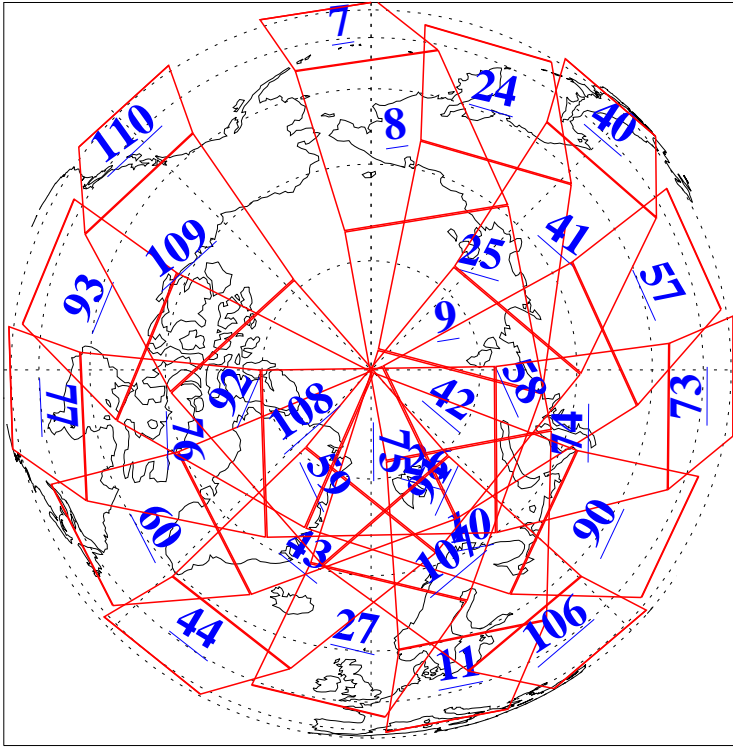

L1B Availability
AMSU Granules: 240
HSB Granules: 0
AIRS Granules: 240

10 Jan 2021
DoY 10
Aqua Day 6826
Granules: 1 to 120

Granules: 121 to 240

Legend: AMSU Available, HSB Available, AIRS Available

L1B Availability
 AMSU Granules: 240
 HSB Granules: 0
 AIRS Granules: 240

10 Jan 2021
 DoY 10
 Aqua Day 6826

Ascending Granules

Descending Granules

Legend: AMSU Available, *HSB Available*, *AIRS Available*

L1B Availability
 AMSU Granules: 240
 HSB Granules: 0
 AIRS Granules: 240

10 Jan 2021
 DoY 10
 Aqua Day 6826

Northern Hemisphere Granules

Southern Hemisphere Granules

Legend: AMSU Available, HSB Available, **AIRS Available**