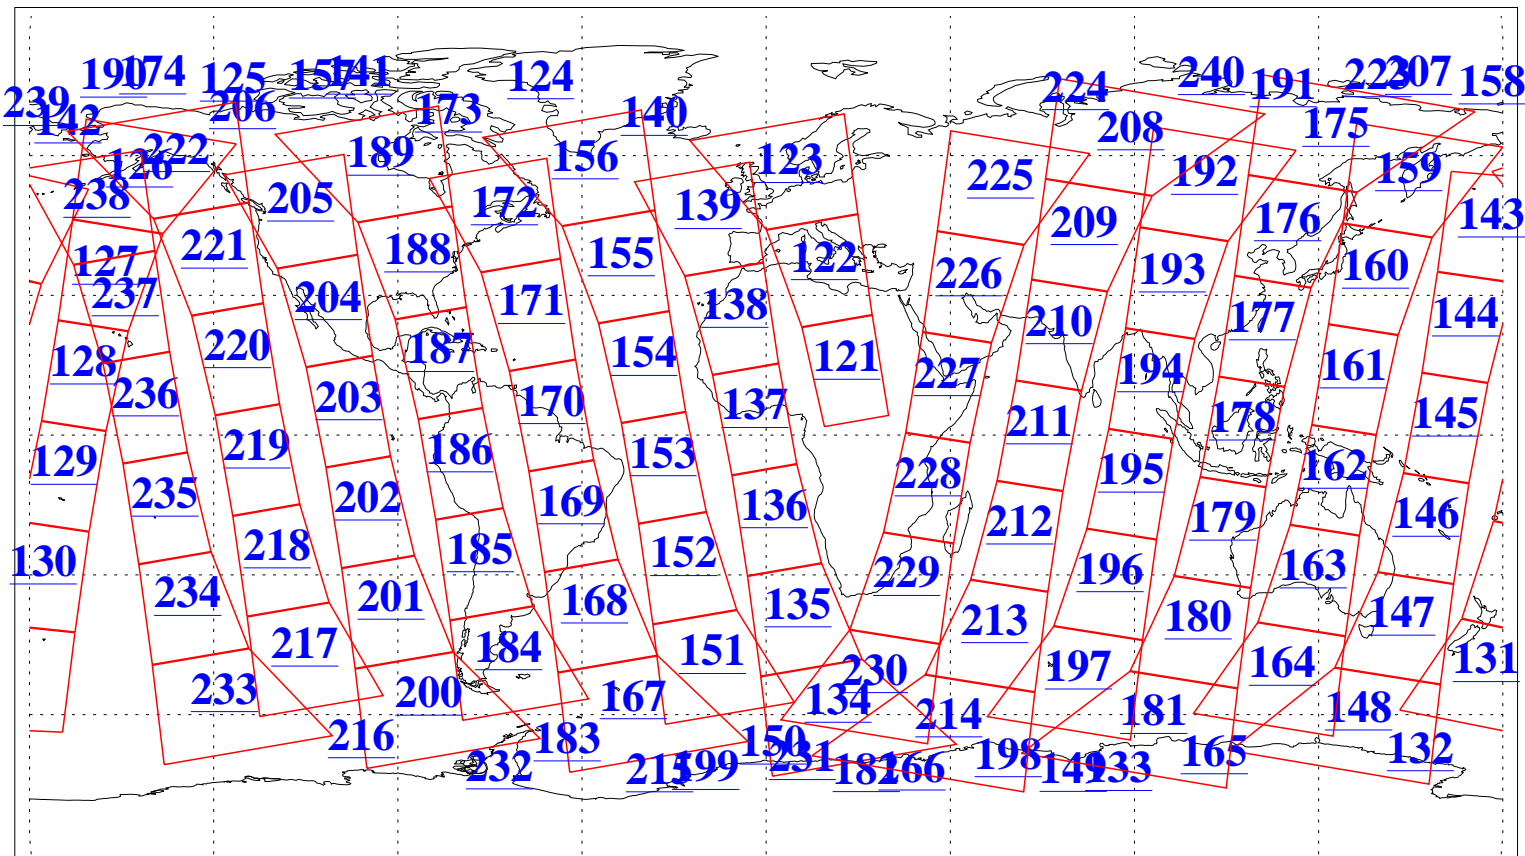

L1B Availability
AMSU Granules: 240
HSB Granules: 0
AIRS Granules: 240

10 Jan 2021
DoY 10
Aqua Day 6826
Granules: 1 to 120

Granules: 121 to 240

Legend: AMSU Available, HSB Available, AIRS Available

L1B Availability
 AMSU Granules: 240
 HSB Granules: 0
 AIRS Granules: 240

10 Jan 2021
 DoY 10
 Aqua Day 6826

Ascending Granules

Descending Granules

Legend: AMSU Available, *HSB Available*, *AIRS Available*

L1B Availability
 AMSU Granules: 240
 HSB Granules: 0
 AIRS Granules: 240

10 Jan 2021
 DoY 10
 Aqua Day 6826

Northern Hemisphere Granules

Southern Hemisphere Granules

Legend: AMSU Available, HSB Available, **AIRS Available**