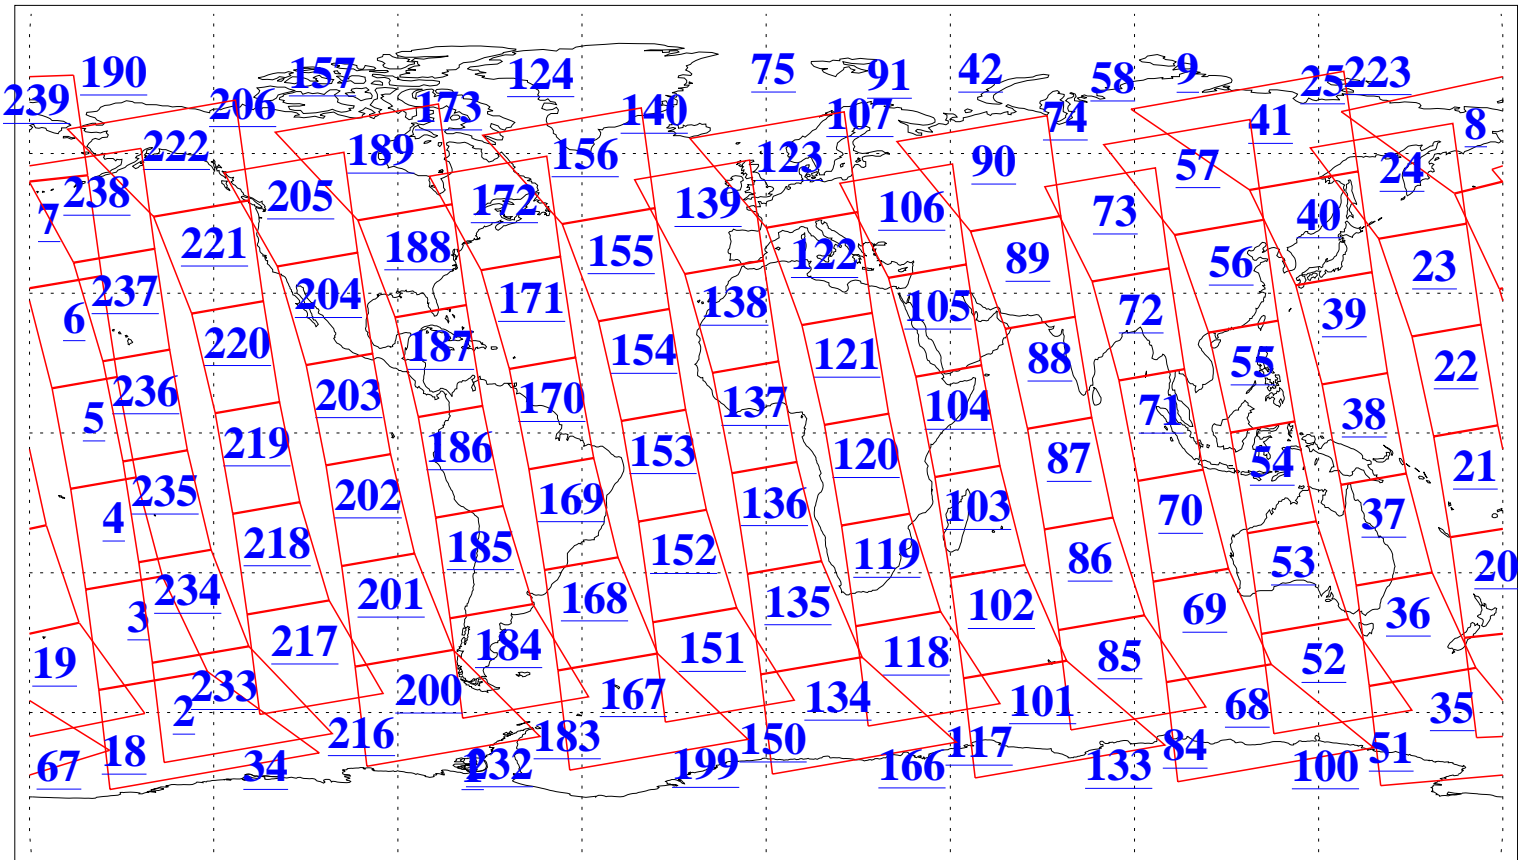

L1B Availability
AMSU Granules: 240
HSB Granules: 0
AIRS Granules: 240

10 Jan 2021
DoY 10
Aqua Day 6826
Granules: 1 to 120

Granules: 121 to 240

Legend: AMSU Available, HSB Available, AIRS Available

L1B Availability
 AMSU Granules: 240
 HSB Granules: 0
 AIRS Granules: 240

10 Jan 2021
 DoY 10
 Aqua Day 6826

Ascending Granules

Descending Granules

Legend: AMSU Available, *HSB Available*, *AIRS Available*

L1B Availability
 AMSU Granules: 240
 HSB Granules: 0
 AIRS Granules: 240

10 Jan 2021
 DoY 10
 Aqua Day 6826

Northern Hemisphere Granules

Southern Hemisphere Granules

Legend: AMSU Available, HSB Available, **AIRS Available**