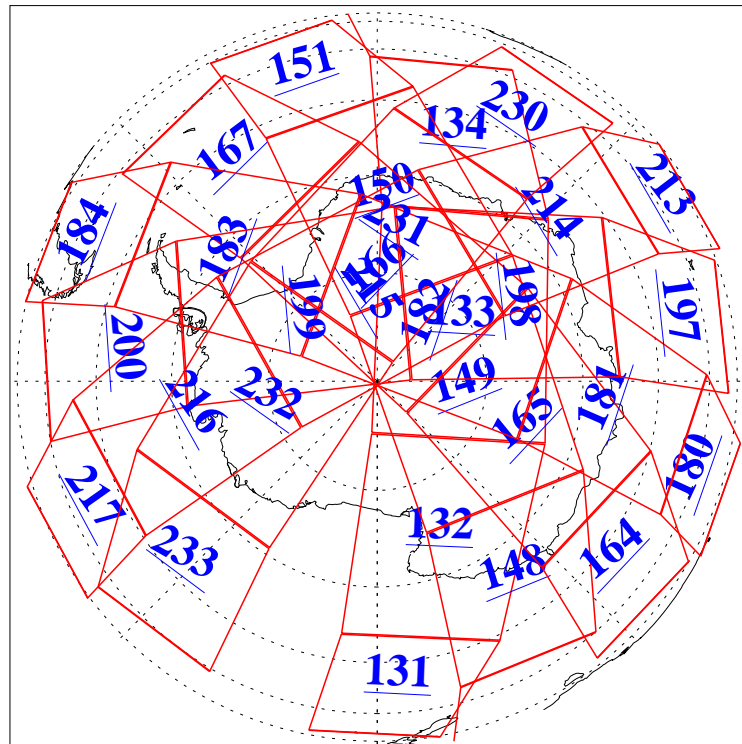

L1B Availability
AMSU Granules: 240
HSB Granules: 0
AIRS Granules: 240

10 Jan 2021
DoY 10
Aqua Day 6826
Granules: 1 to 120

Granules: 121 to 240

Legend: AMSU Available, HSB Available, AIRS Available

L1B Availability
 AMSU Granules: 240
 HSB Granules: 0
 AIRS Granules: 240

10 Jan 2021
 DoY 10
 Aqua Day 6826

Ascending Granules

Descending Granules

Legend: AMSU Available, *HSB Available*, *AIRS Available*

L1B Availability
 AMSU Granules: 240
 HSB Granules: 0
 AIRS Granules: 240

10 Jan 2021
 DoY 10
 Aqua Day 6826

Northern Hemisphere Granules

Southern Hemisphere Granules

Legend: AMSU Available, HSB Available, **AIRS Available**