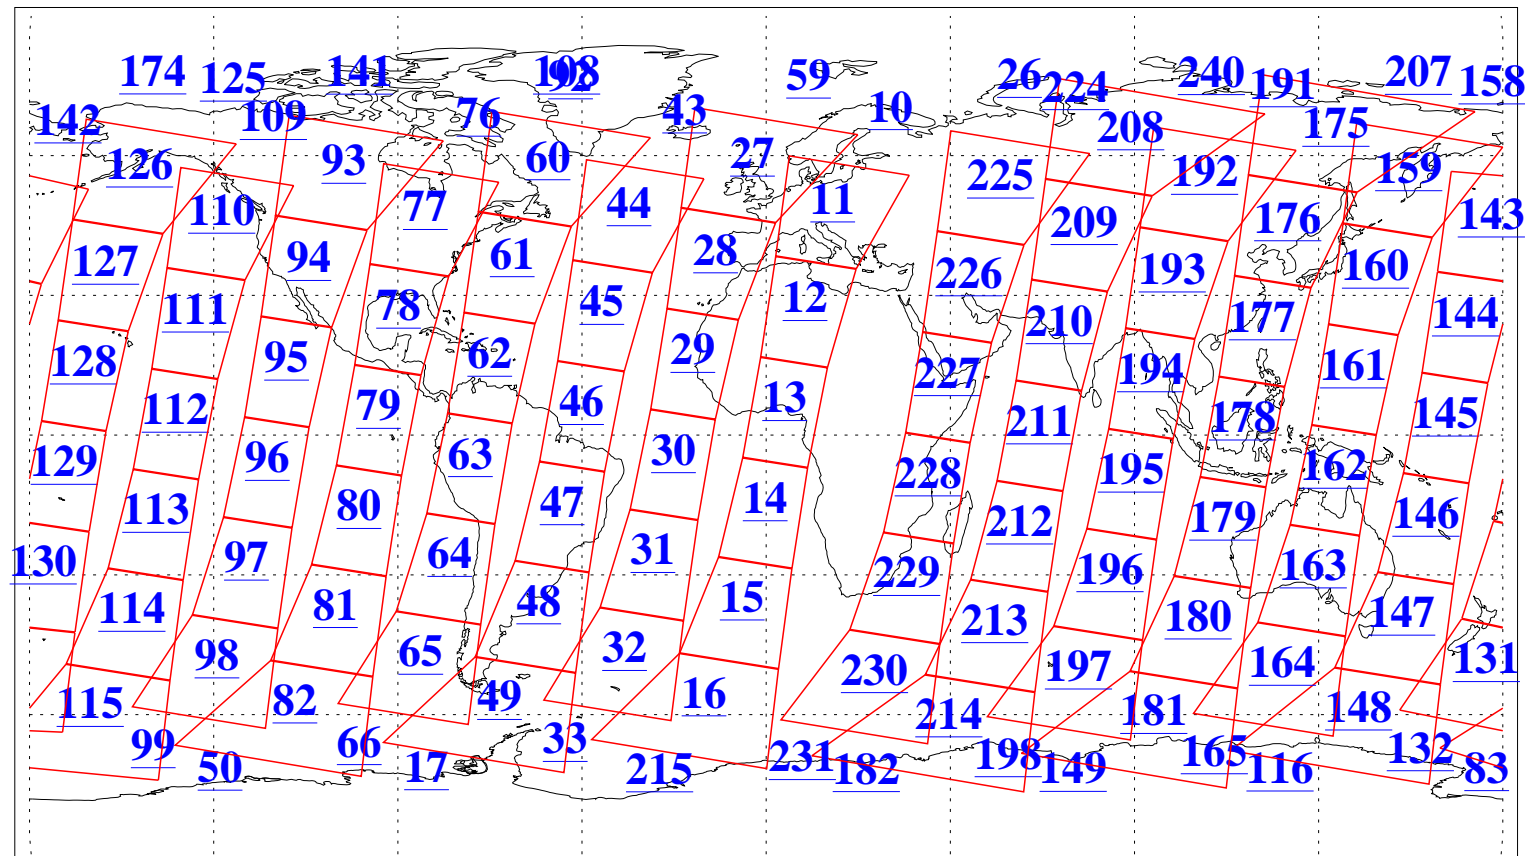

L1B Availability
AMSU Granules: 240
HSB Granules: 0
AIRS Granules: 240

10 Jan 2021
DoY 10
Aqua Day 6826
Granules: 1 to 120

Granules: 121 to 240

Legend: AMSU Available, HSB Available, AIRS Available

L1B Availability
 AMSU Granules: 240
 HSB Granules: 0
 AIRS Granules: 240

10 Jan 2021
 DoY 10
 Aqua Day 6826

Ascending Granules

Descending Granules

Legend: AMSU Available, *HSB Available*, *AIRS Available*

L1B Availability
 AMSU Granules: 240
 HSB Granules: 0
 AIRS Granules: 240

10 Jan 2021
 DoY 10
 Aqua Day 6826

Northern Hemisphere Granules

Southern Hemisphere Granules

Legend: AMSU Available, HSB Available, **AIRS Available**