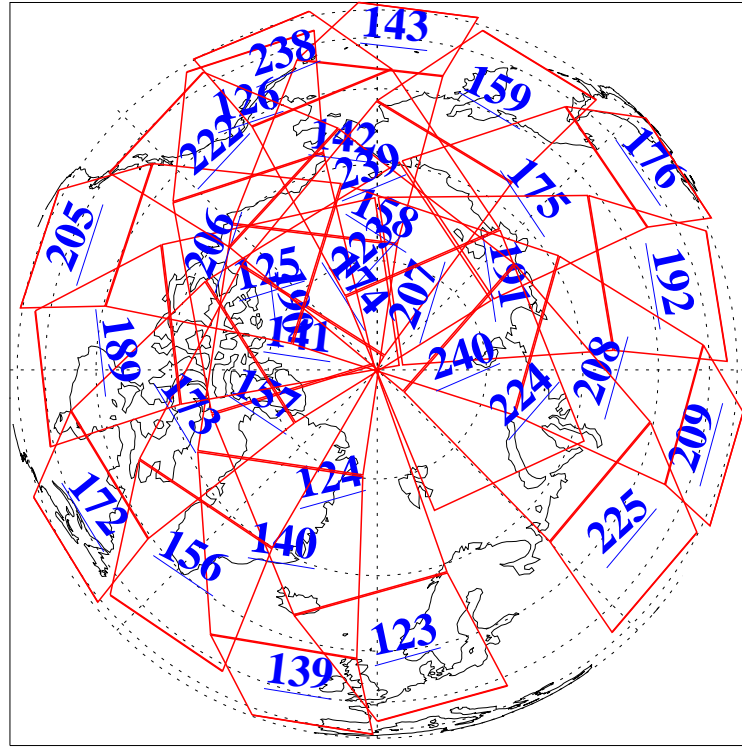

L1B Availability
AMSU Granules: 240
HSB Granules: 0
AIRS Granules: 240

10 Jan 2021
DoY 10
Aqua Day 6826
Granules: 1 to 120

Granules: 121 to 240

Legend: AMSU Available, HSB Available, AIRS Available

L1B Availability
 AMSU Granules: 240
 HSB Granules: 0
 AIRS Granules: 240

10 Jan 2021
 DoY 10
 Aqua Day 6826

Ascending Granules

Descending Granules

Legend: AMSU Available, *HSB Available*, *AIRS Available*

L1B Availability
 AMSU Granules: 240
 HSB Granules: 0
 AIRS Granules: 240

10 Jan 2021
 DoY 10
 Aqua Day 6826

Northern Hemisphere Granules

Southern Hemisphere Granules

Legend: AMSU Available, HSB Available, **AIRS Available**