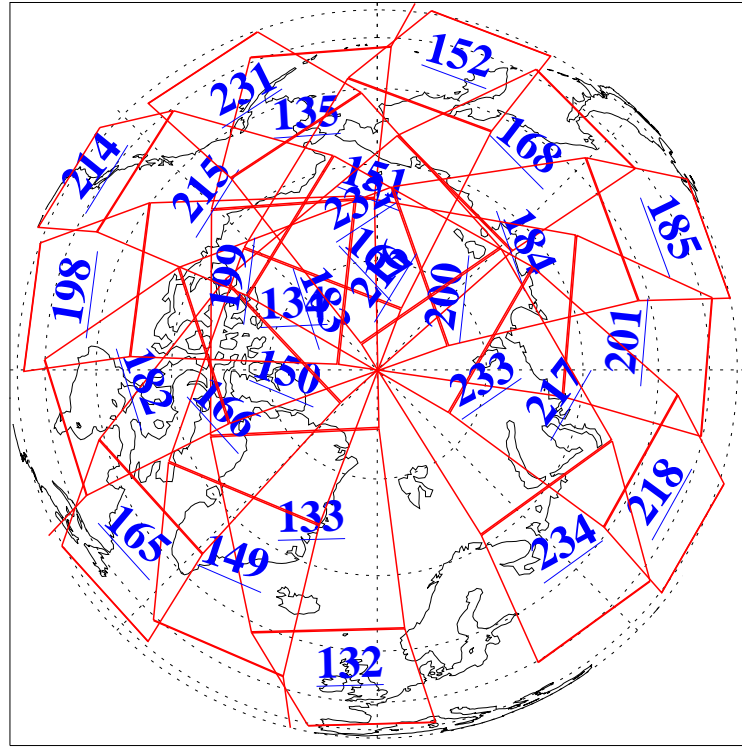

9 Jan 2021
 DoY 9
 Aqua Day 6825

Ascending Granules

Descending Granules

Legend: AMSU Available, *HSB Available*, AIRS Available

L1B Availability
 AMSU Granules: 240
 HSB Granules: 0
 AIRS Granules: 240

9 Jan 2021
 DoY 9
 Aqua Day 6825

Northern Hemisphere Granules

Southern Hemisphere Granules

Legend: AMSU Available, HSB Available, AIRS Available