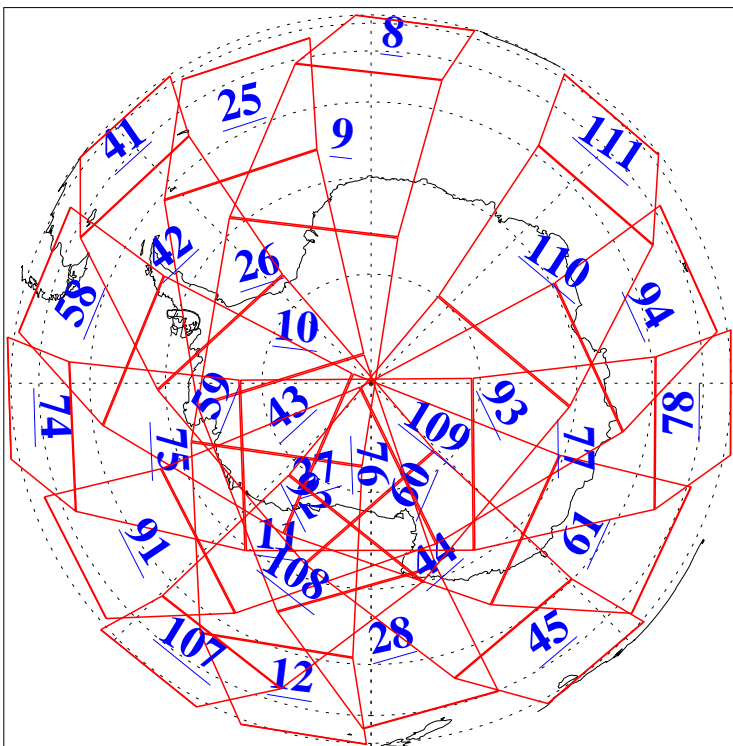

L1B Availability
AMSU Granules: 240
HSB Granules: 0
AIRS Granules: 240

9 Jan 2021
DoY 9
Aqua Day 6825
Granules: 1 to 120

Granules: 121 to 240

Legend: AMSU Available, HSB Available, AIRS Available

L1B Availability
 AMSU Granules: 240
 HSB Granules: 0
 AIRS Granules: 240

9 Jan 2021
 DoY 9
 Aqua Day 6825

Ascending Granules

Descending Granules

Legend: AMSU Available, *HSB Available*, AIRS Available

L1B Availability
 AMSU Granules: 240
 HSB Granules: 0
 AIRS Granules: 240

9 Jan 2021
 DoY 9
 Aqua Day 6825

Northern Hemisphere Granules

Southern Hemisphere Granules

Legend: AMSU Available, HSB Available, AIRS Available