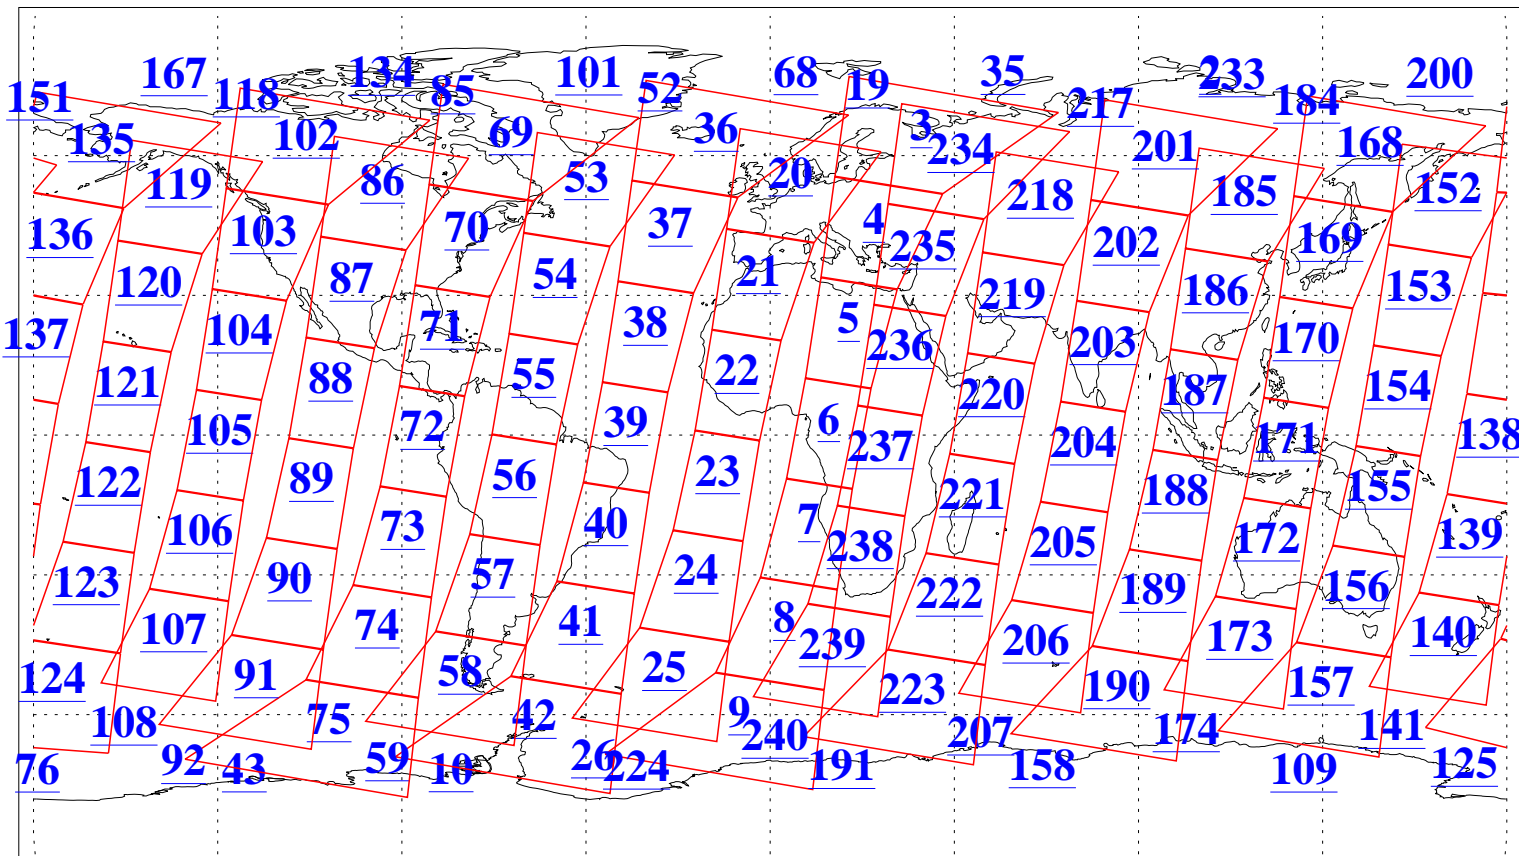

L1B Availability
AMSU Granules: 240
HSB Granules: 0
AIRS Granules: 240

9 Jan 2021
DoY 9
Aqua Day 6825
Granules: 1 to 120

Granules: 121 to 240

Legend: AMSU Available, HSB Available, AIRS Available

L1B Availability
 AMSU Granules: 240
 HSB Granules: 0
 AIRS Granules: 240

9 Jan 2021
 DoY 9
 Aqua Day 6825

Ascending Granules

Descending Granules

Legend: AMSU Available, *HSB Available*, AIRS Available

L1B Availability
 AMSU Granules: 240
 HSB Granules: 0
 AIRS Granules: 240

9 Jan 2021
 DoY 9
 Aqua Day 6825

Northern Hemisphere Granules

Southern Hemisphere Granules

Legend: AMSU Available, HSB Available, AIRS Available