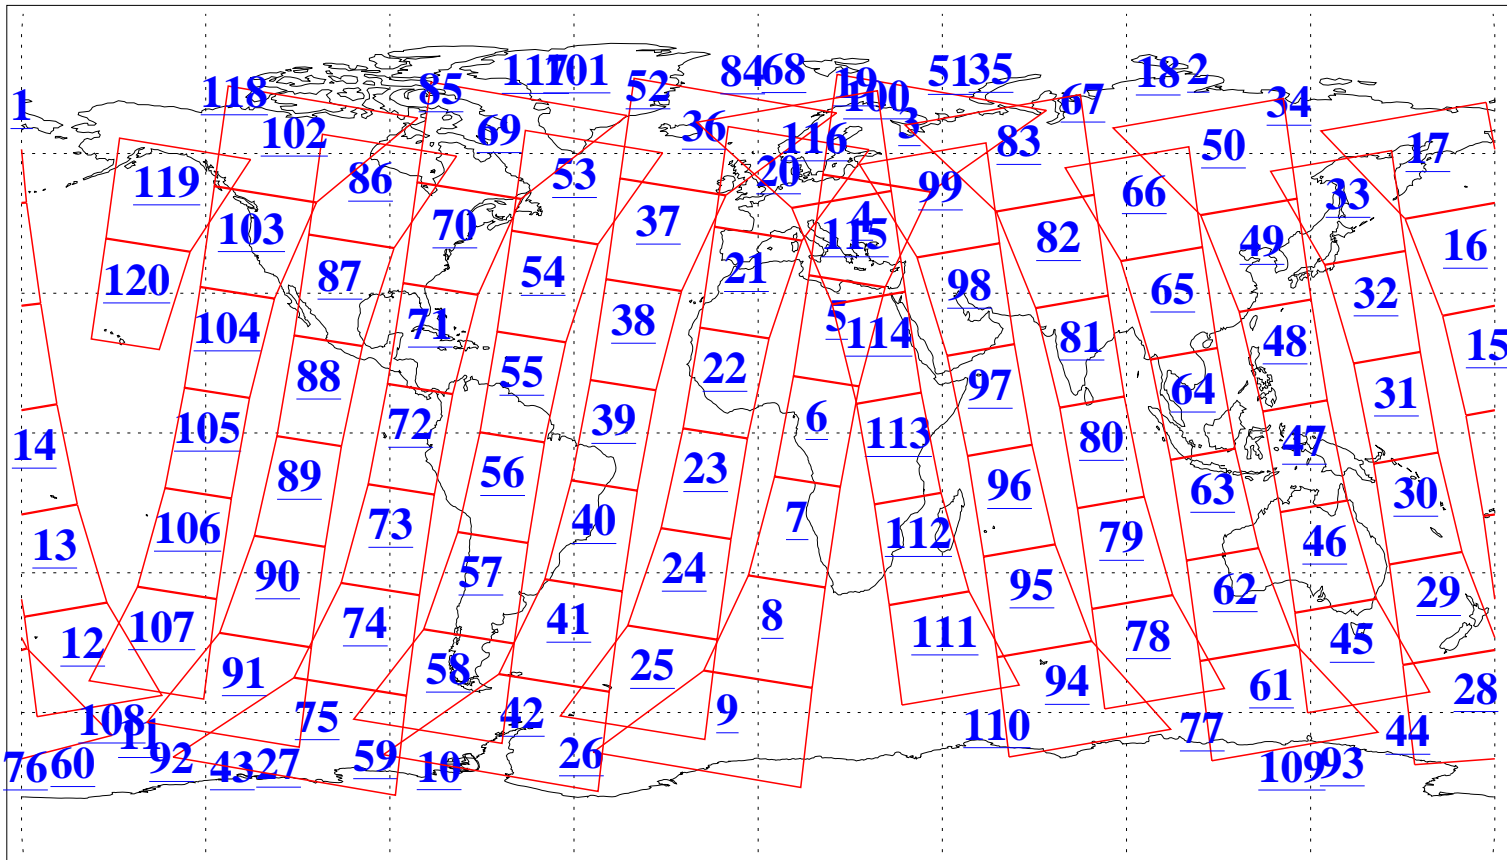

L1B Availability
AMSU Granules: 240
HSB Granules: 0
AIRS Granules: 240

9 Jan 2021
DoY 9
Aqua Day 6825
Granules: 1 to 120

Granules: 121 to 240

Legend: AMSU Available, HSB Available, AIRS Available

L1B Availability
 AMSU Granules: 240
 HSB Granules: 0
 AIRS Granules: 240

9 Jan 2021
 DoY 9
 Aqua Day 6825

Ascending Granules

Descending Granules

Legend: AMSU Available, *HSB Available*, AIRS Available

L1B Availability
 AMSU Granules: 240
 HSB Granules: 0
 AIRS Granules: 240

9 Jan 2021
 DoY 9
 Aqua Day 6825

Northern Hemisphere Granules

Southern Hemisphere Granules

Legend: AMSU Available, HSB Available, AIRS Available