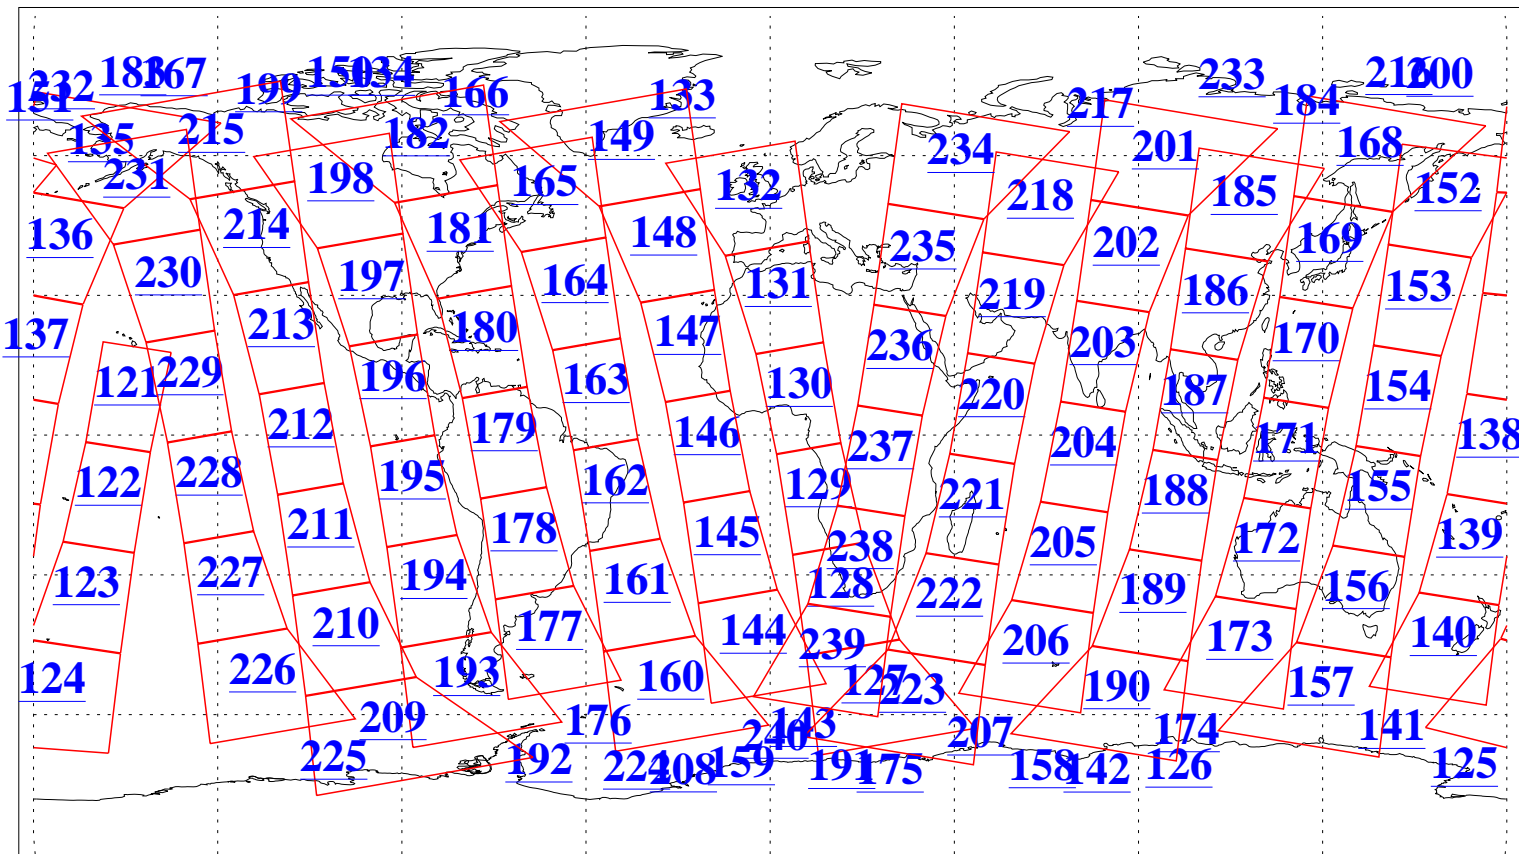

L1B Availability
AMSU Granules: 240
HSB Granules: 0
AIRS Granules: 240

9 Jan 2021
DoY 9
Aqua Day 6825
Granules: 1 to 120

Granules: 121 to 240

Legend: AMSU Available, HSB Available, AIRS Available

L1B Availability
 AMSU Granules: 240
 HSB Granules: 0
 AIRS Granules: 240

9 Jan 2021
 DoY 9
 Aqua Day 6825

Ascending Granules

Descending Granules

Legend: AMSU Available, *HSB Available*, AIRS Available

L1B Availability
 AMSU Granules: 240
 HSB Granules: 0
 AIRS Granules: 240

9 Jan 2021
 DoY 9
 Aqua Day 6825

Northern Hemisphere Granules

Southern Hemisphere Granules

Legend: AMSU Available, HSB Available, AIRS Available