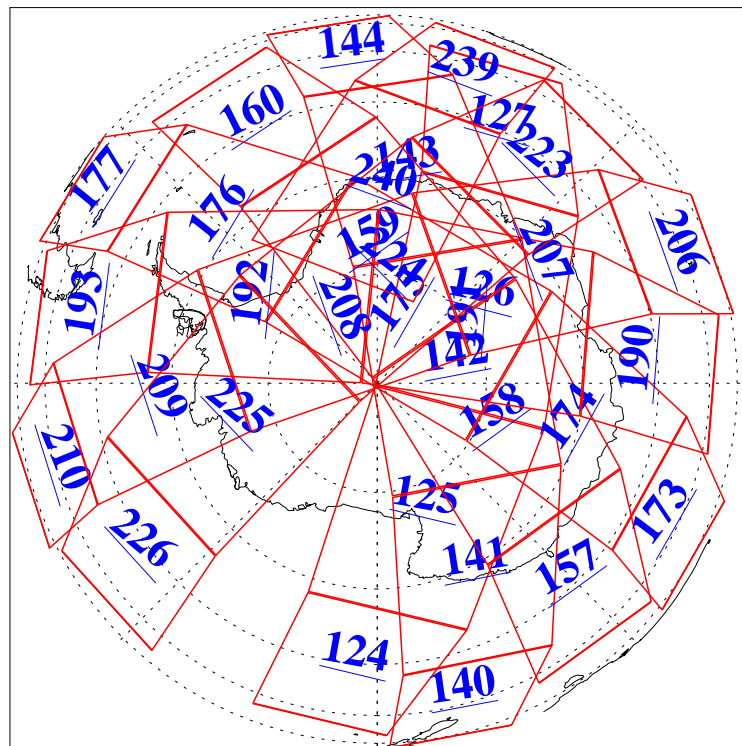

L1B Availability
AMSU Granules: 240
HSB Granules: 0
AIRS Granules: 240

9 Jan 2021
DoY 9
Aqua Day 6825
Granules: 1 to 120

Granules: 121 to 240

Legend: AMSU Available, HSB Available, AIRS Available

L1B Availability
 AMSU Granules: 240
 HSB Granules: 0
 AIRS Granules: 240

9 Jan 2021
 DoY 9
 Aqua Day 6825

Ascending Granules

Descending Granules

Legend: AMSU Available, *HSB Available*, AIRS Available

L1B Availability
 AMSU Granules: 240
 HSB Granules: 0
 AIRS Granules: 240

9 Jan 2021
 DoY 9
 Aqua Day 6825

Northern Hemisphere Granules

Southern Hemisphere Granules

Legend: AMSU Available, HSB Available, AIRS Available