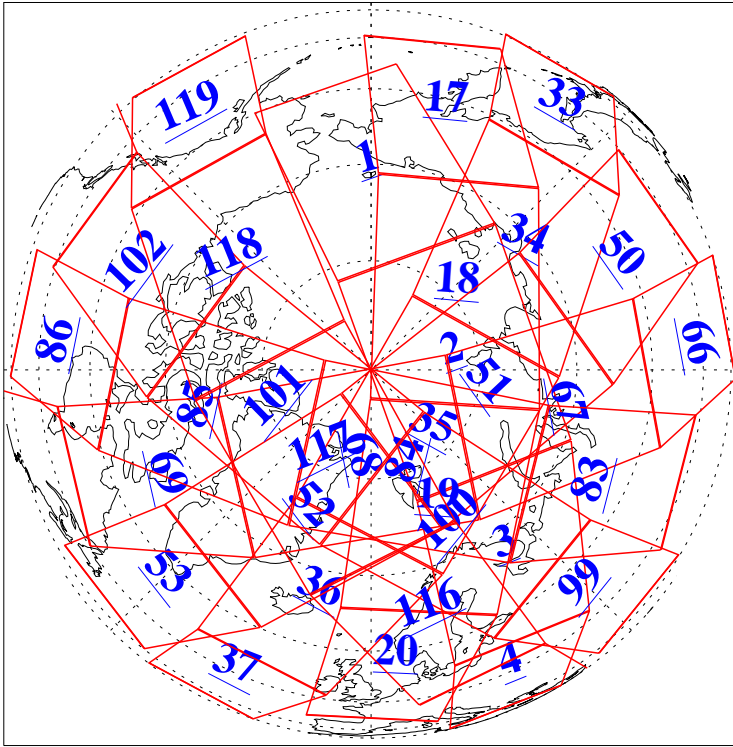

L1B Availability
AMSU Granules: 240
HSB Granules: 0
AIRS Granules: 240

9 Jan 2021
DoY 9
Aqua Day 6825
Granules: 1 to 120

Granules: 121 to 240

Legend: AMSU Available, HSB Available, AIRS Available

L1B Availability
 AMSU Granules: 240
 HSB Granules: 0
 AIRS Granules: 240

9 Jan 2021
 DoY 9
 Aqua Day 6825

Ascending Granules

Descending Granules

Legend: AMSU Available, *HSB Available*, AIRS Available

L1B Availability
 AMSU Granules: 240
 HSB Granules: 0
 AIRS Granules: 240

9 Jan 2021
 DoY 9
 Aqua Day 6825

Northern Hemisphere Granules

Southern Hemisphere Granules

Legend: AMSU Available, HSB Available, AIRS Available