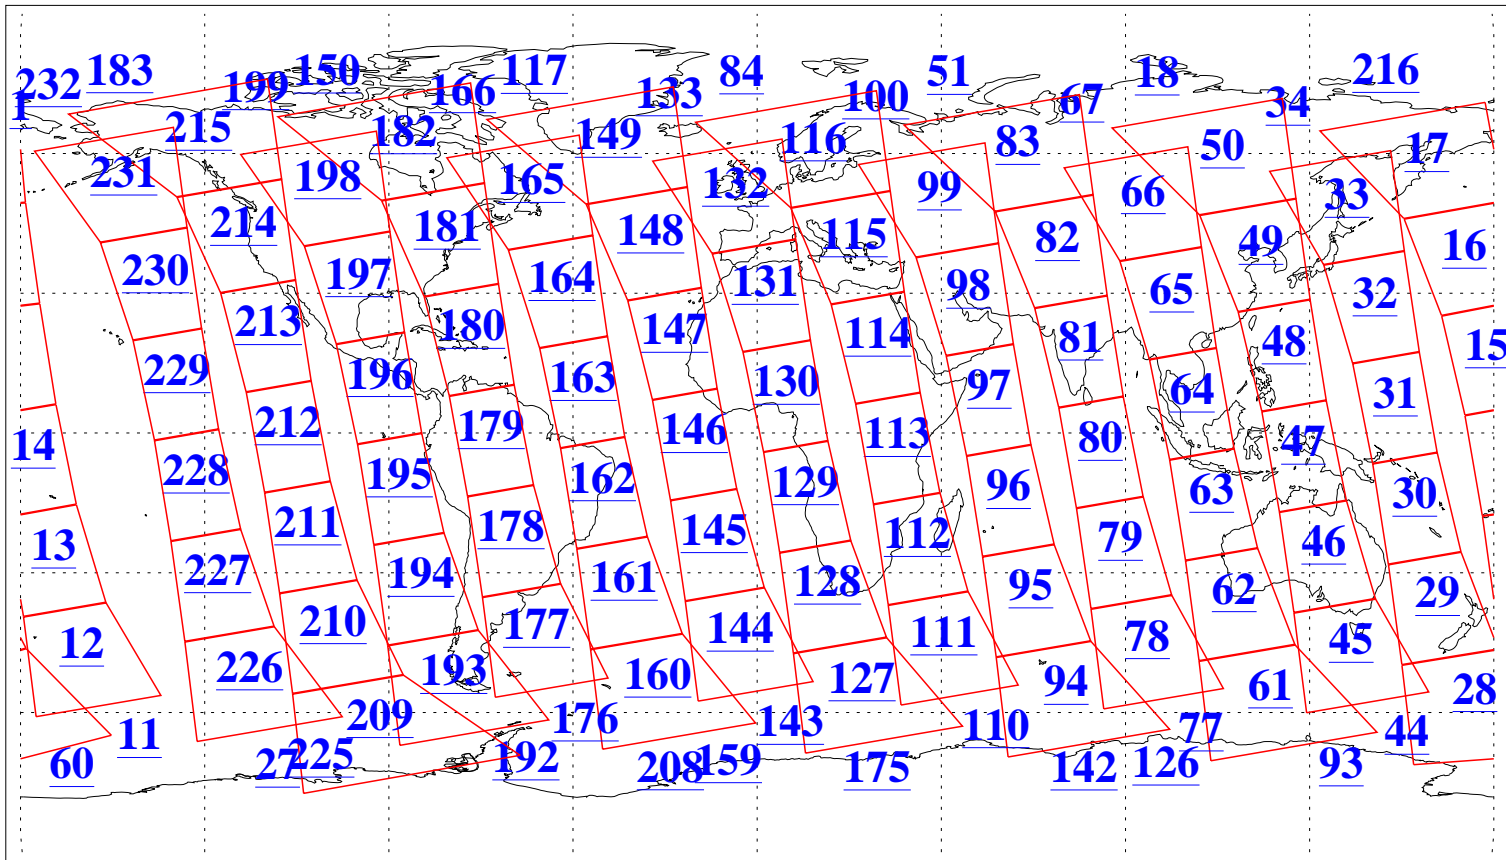

L1B Availability
AMSU Granules: 240
HSB Granules: 0
AIRS Granules: 240

9 Jan 2021
DoY 9
Aqua Day 6825
Granules: 1 to 120

Granules: 121 to 240

Legend: AMSU Available, HSB Available, AIRS Available

L1B Availability
 AMSU Granules: 240
 HSB Granules: 0
 AIRS Granules: 240

9 Jan 2021
 DoY 9
 Aqua Day 6825

Ascending Granules

Descending Granules

Legend: AMSU Available, *HSB Available*, AIRS Available

L1B Availability
 AMSU Granules: 240
 HSB Granules: 0
 AIRS Granules: 240

9 Jan 2021
 DoY 9
 Aqua Day 6825

Northern Hemisphere Granules

Southern Hemisphere Granules

Legend: AMSU Available, HSB Available, AIRS Available