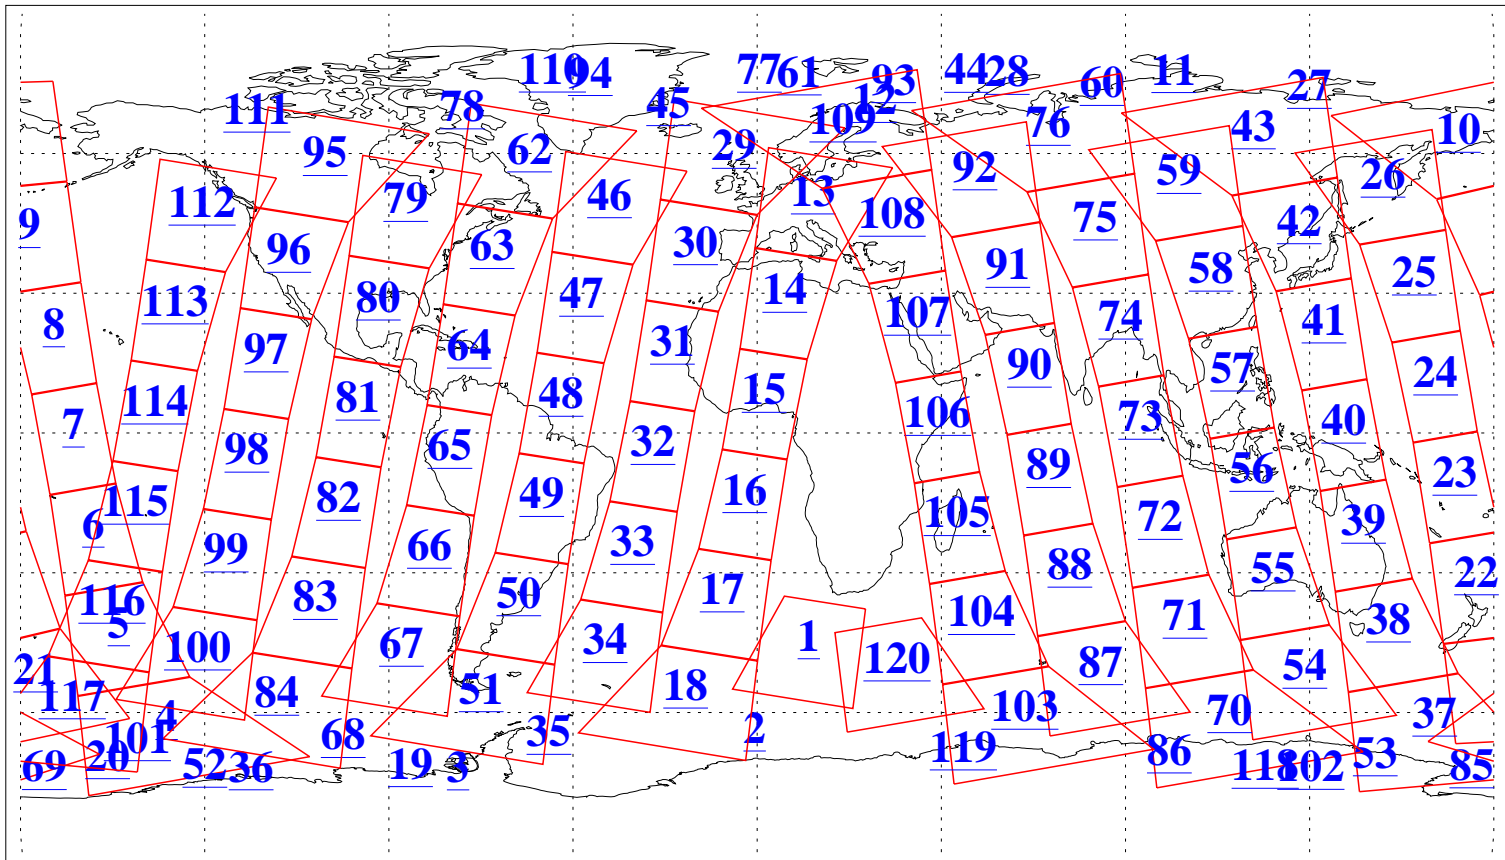

L1B Availability
AMSU Granules: 239
HSB Granules: 0
AIRS Granules: 240

8 Jan 2021
DoY 8
Aqua Day 6824
Granules: 1 to 120

Granules: 121 to 240

Legend: AMSU Available, HSB Available, AIRS Available

L1B Availability
 AMSU Granules: 239
 HSB Granules: 0
 AIRS Granules: 240

8 Jan 2021
 DoY 8
 Aqua Day 6824

Ascending Granules

Descending Granules

Legend: AMSU Available, *HSB Available*, *AIRS Available*

L1B Availability
 AMSU Granules: 239
 HSB Granules: 0
 AIRS Granules: 240

8 Jan 2021
 DoY 8
 Aqua Day 6824

Northern Hemisphere Granules

Southern Hemisphere Granules

Legend: AMSU Available, HSB Available, **AIRS Available**