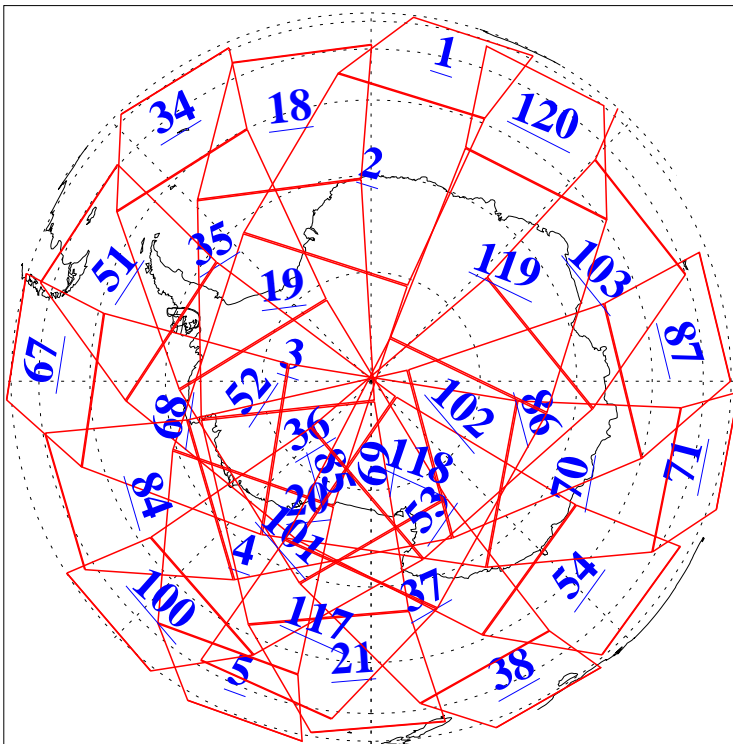

L1B Availability
AMSU Granules: 239
HSB Granules: 0
AIRS Granules: 240

8 Jan 2021
DoY 8
Aqua Day 6824
Granules: 1 to 120

Granules: 121 to 240

Legend: AMSU Available, HSB Available, AIRS Available

L1B Availability
 AMSU Granules: 239
 HSB Granules: 0
 AIRS Granules: 240

8 Jan 2021
 DoY 8
 Aqua Day 6824

Ascending Granules

Descending Granules

Legend: AMSU Available, *HSB Available*, *AIRS Available*

L1B Availability
 AMSU Granules: 239
 HSB Granules: 0
 AIRS Granules: 240

8 Jan 2021
 DoY 8
 Aqua Day 6824

Northern Hemisphere Granules

Southern Hemisphere Granules

Legend: AMSU Available, HSB Available, **AIRS Available**