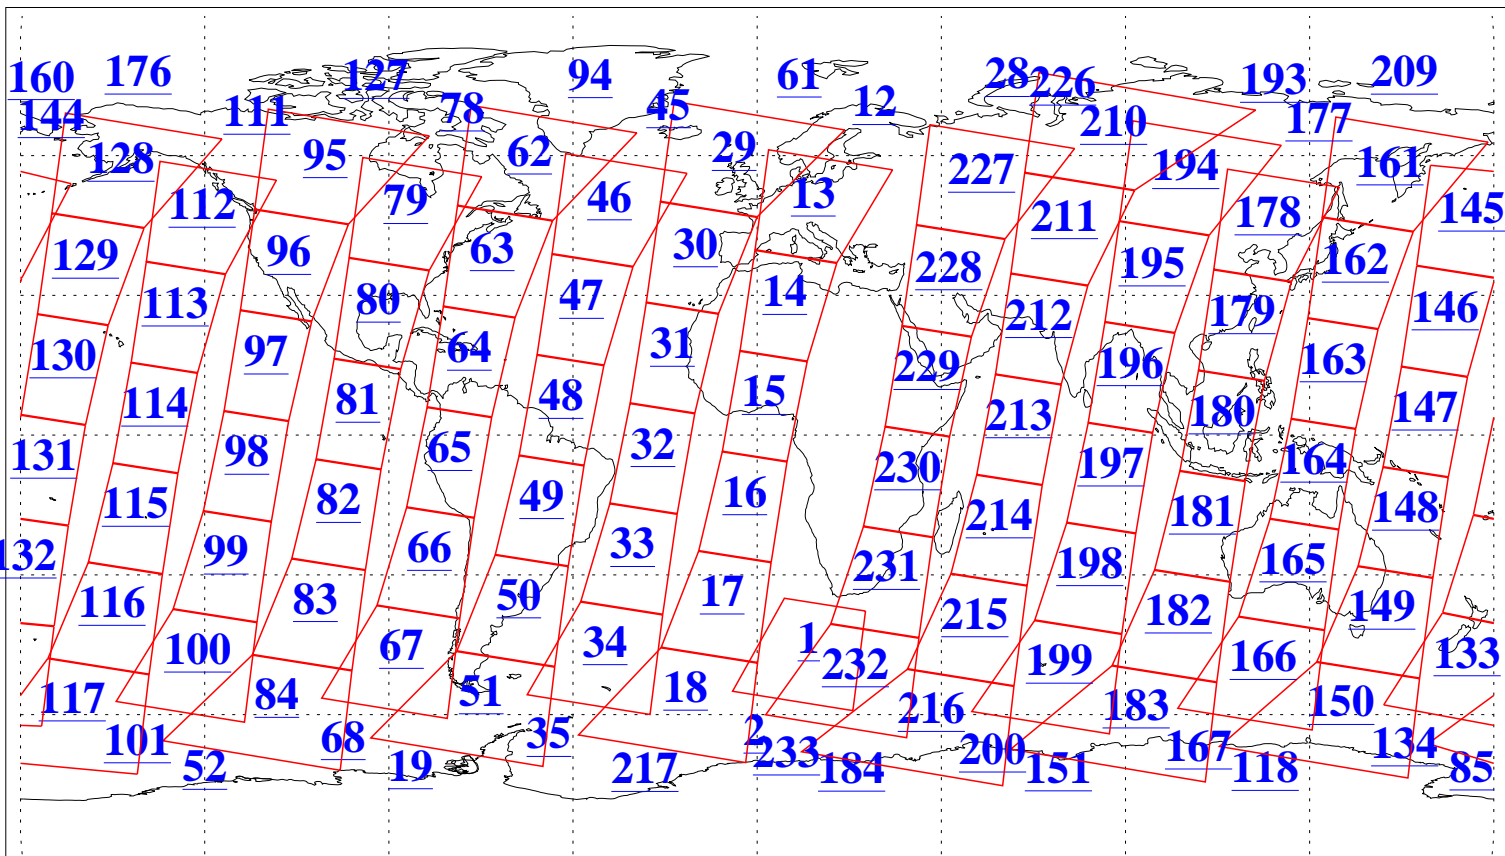

L1B Availability
AMSU Granules: 239
HSB Granules: 0
AIRS Granules: 240

8 Jan 2021
DoY 8
Aqua Day 6824
Granules: 1 to 120

Granules: 121 to 240

Legend: AMSU Available, HSB Available, AIRS Available

L1B Availability
 AMSU Granules: 239
 HSB Granules: 0
 AIRS Granules: 240

8 Jan 2021
 DoY 8
 Aqua Day 6824

Ascending Granules

Descending Granules

Legend: AMSU Available, *HSB Available*, *AIRS Available*

L1B Availability
 AMSU Granules: 239
 HSB Granules: 0
 AIRS Granules: 240

8 Jan 2021
 DoY 8
 Aqua Day 6824

Northern Hemisphere Granules

Southern Hemisphere Granules

Legend: AMSU Available, HSB Available, **AIRS Available**