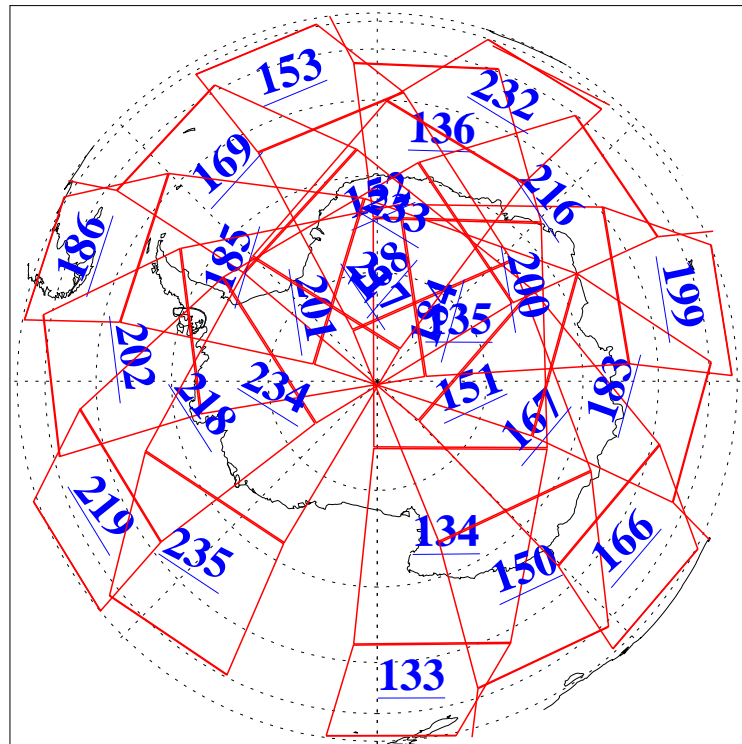

8 Jan 2021
 DoY 8
 Aqua Day 6824

Ascending Granules

Descending Granules

Legend: AMSU Available, *HSB Available*, *AIRS Available*

L1B Availability
 AMSU Granules: 239
 HSB Granules: 0
 AIRS Granules: 240

8 Jan 2021
 DoY 8
 Aqua Day 6824

Northern Hemisphere Granules

Southern Hemisphere Granules

Legend: AMSU Available, HSB Available, **AIRS Available**