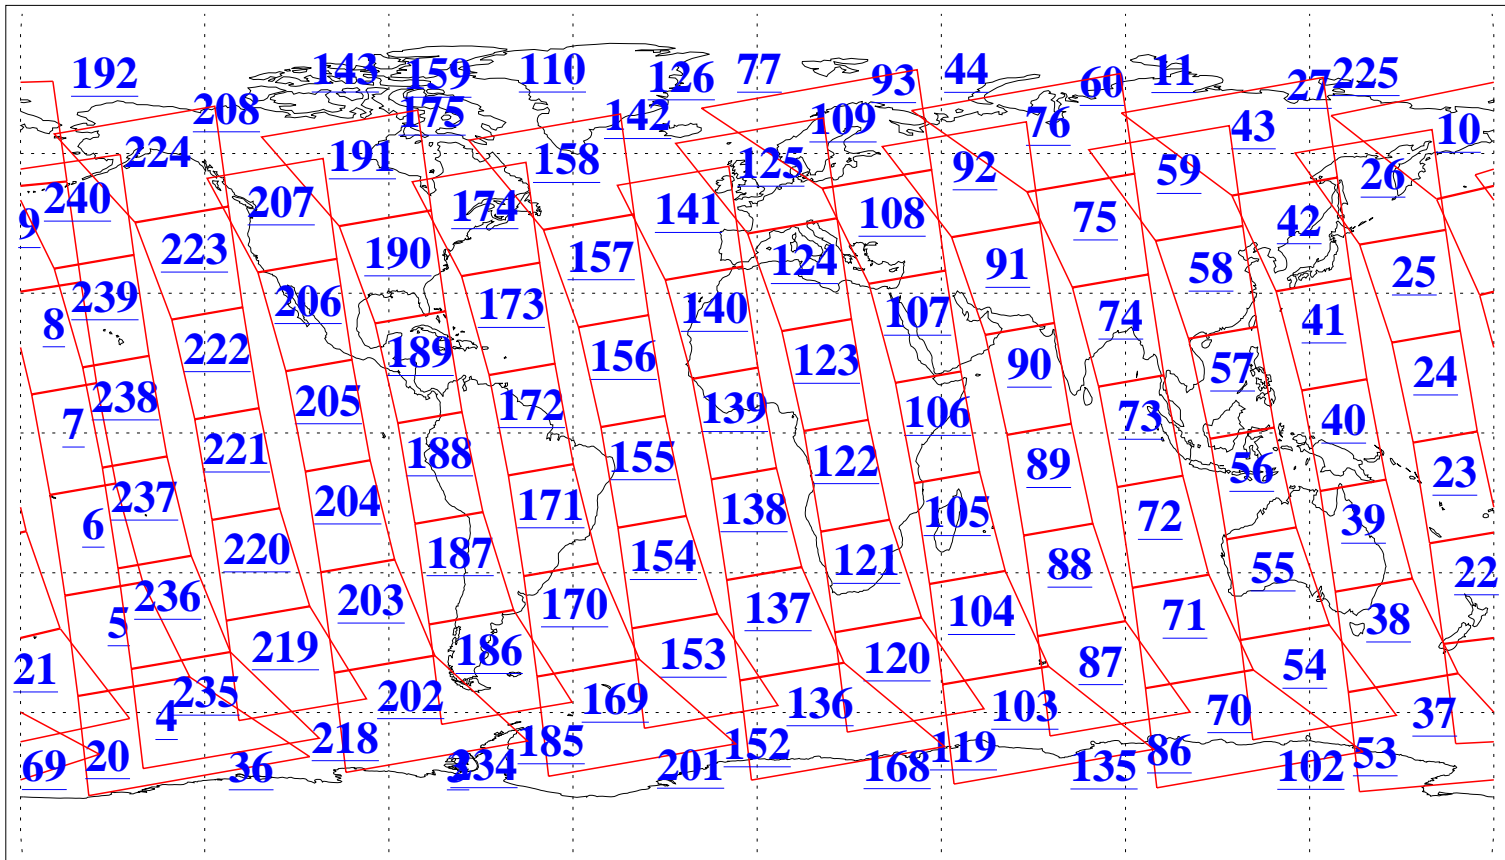

L1B Availability
AMSU Granules: 239
HSB Granules: 0
AIRS Granules: 240

8 Jan 2021
DoY 8
Aqua Day 6824
Granules: 1 to 120

Granules: 121 to 240

Legend: AMSU Available, HSB Available, AIRS Available

L1B Availability
 AMSU Granules: 239
 HSB Granules: 0
 AIRS Granules: 240

8 Jan 2021
 DoY 8
 Aqua Day 6824

Ascending Granules

Descending Granules

Legend: AMSU Available, *HSB Available*, *AIRS Available*

L1B Availability
 AMSU Granules: 239
 HSB Granules: 0
 AIRS Granules: 240

8 Jan 2021
 DoY 8
 Aqua Day 6824

Northern Hemisphere Granules

Southern Hemisphere Granules

Legend: AMSU Available, HSB Available, **AIRS Available**