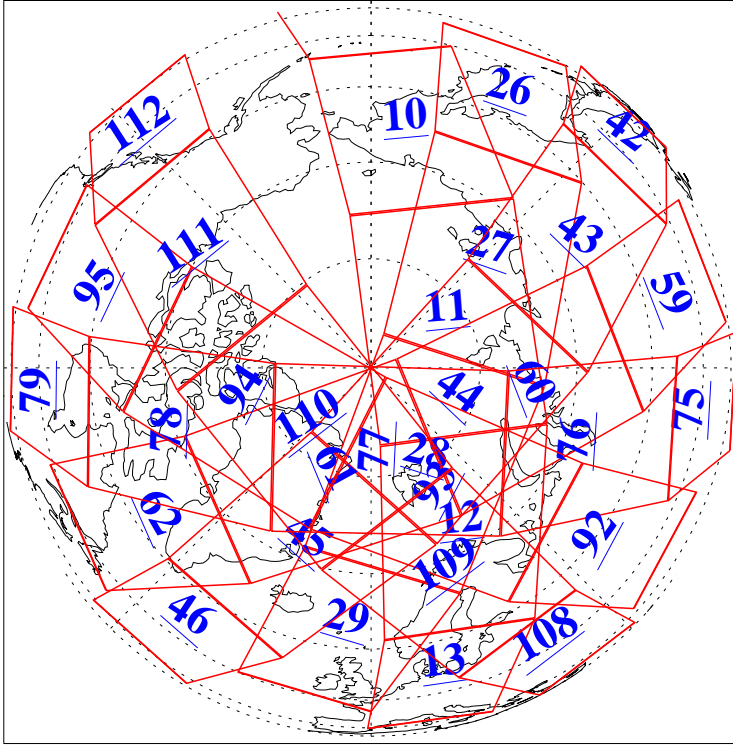

L1B Availability
AMSU Granules: 239
HSB Granules: 0
AIRS Granules: 240

8 Jan 2021
DoY 8
Aqua Day 6824
Granules: 1 to 120

Granules: 121 to 240

Legend: AMSU Available, HSB Available, AIRS Available

L1B Availability
 AMSU Granules: 239
 HSB Granules: 0
 AIRS Granules: 240

8 Jan 2021
 DoY 8
 Aqua Day 6824

Ascending Granules

Descending Granules

Legend: AMSU Available, *HSB Available*, *AIRS Available*

L1B Availability
 AMSU Granules: 239
 HSB Granules: 0
 AIRS Granules: 240

8 Jan 2021
 DoY 8
 Aqua Day 6824

Northern Hemisphere Granules

Southern Hemisphere Granules

Legend: AMSU Available, HSB Available, **AIRS Available**