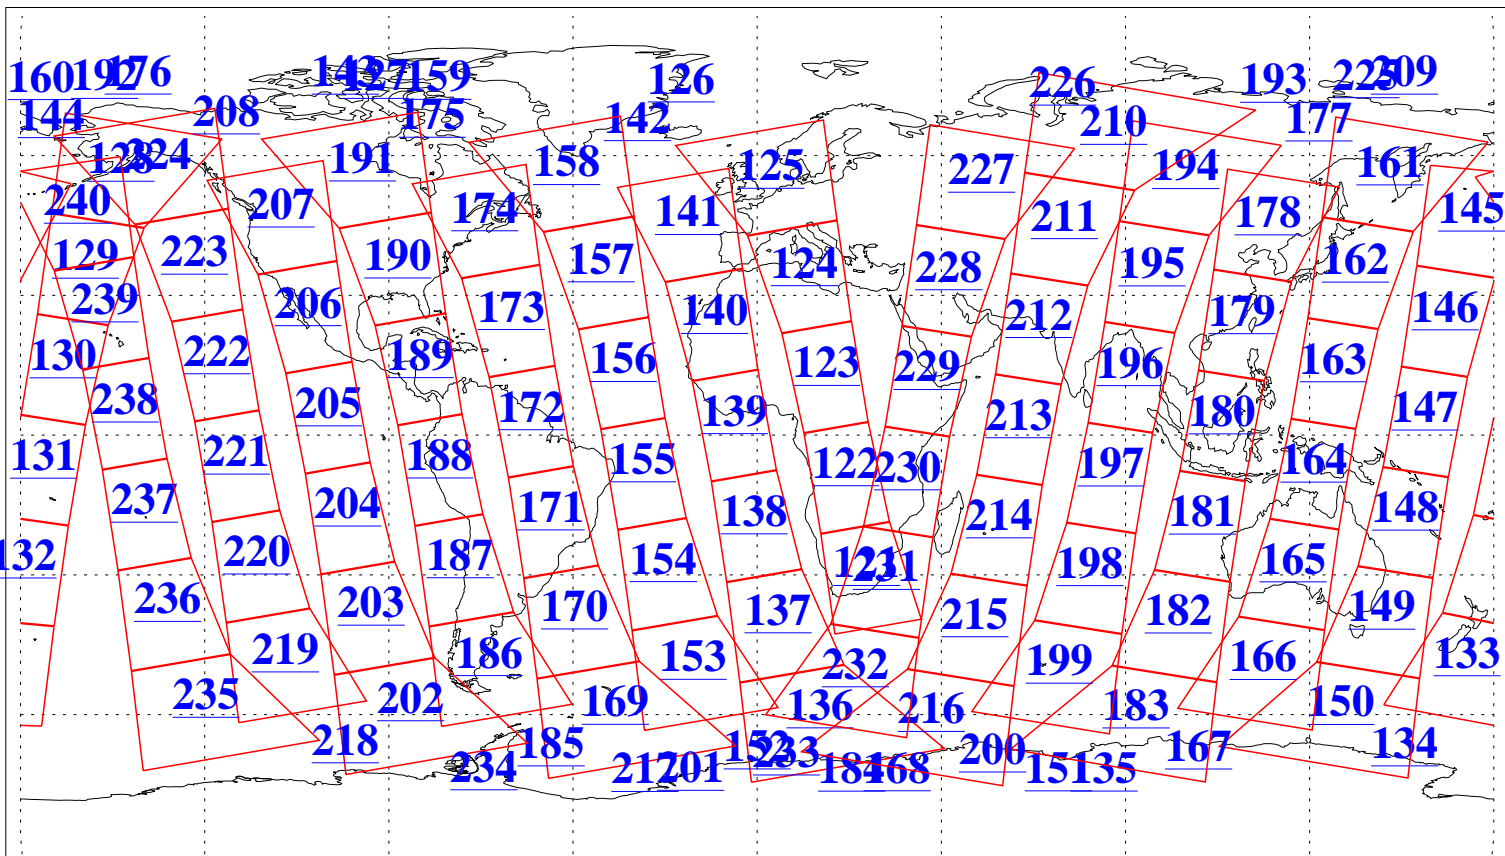

L1B Availability
AMSU Granules: 239
HSB Granules: 0
AIRS Granules: 240

8 Jan 2021
DoY 8
Aqua Day 6824
Granules: 1 to 120

Granules: 121 to 240

Legend: AMSU Available, HSB Available, AIRS Available

L1B Availability
 AMSU Granules: 239
 HSB Granules: 0
 AIRS Granules: 240

8 Jan 2021
 DoY 8
 Aqua Day 6824

Ascending Granules

Descending Granules

Legend: AMSU Available, *HSB Available*, *AIRS Available*

L1B Availability
 AMSU Granules: 239
 HSB Granules: 0
 AIRS Granules: 240

8 Jan 2021
 DoY 8
 Aqua Day 6824

Northern Hemisphere Granules

Southern Hemisphere Granules

Legend: AMSU Available, HSB Available, **AIRS Available**