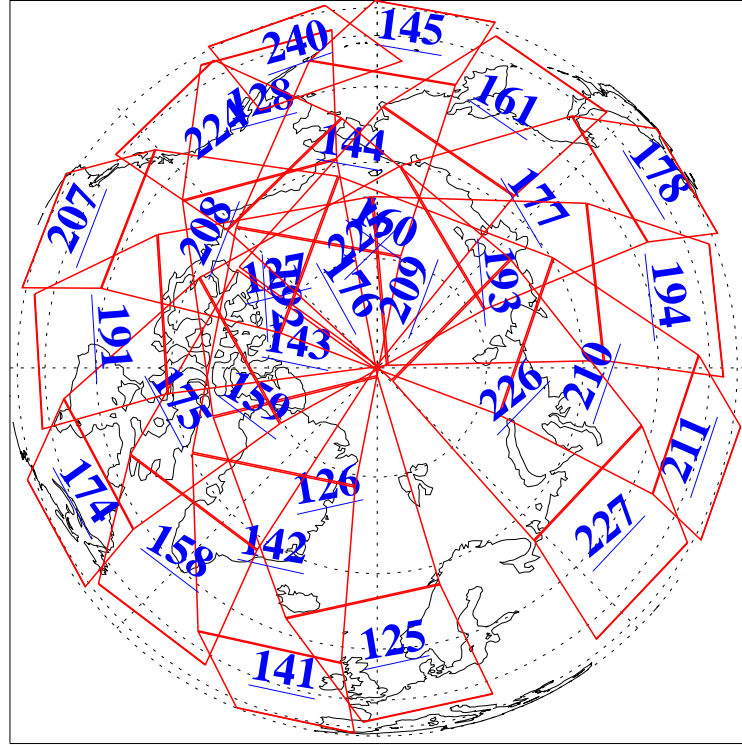

8 Jan 2021
 DoY 8
 Aqua Day 6824

Ascending Granules

Descending Granules

Legend: AMSU Available, *HSB Available*, *AIRS Available*

L1B Availability
 AMSU Granules: 239
 HSB Granules: 0
 AIRS Granules: 240

8 Jan 2021
 DoY 8
 Aqua Day 6824

Northern Hemisphere Granules

Southern Hemisphere Granules

Legend: AMSU Available, HSB Available, **AIRS Available**