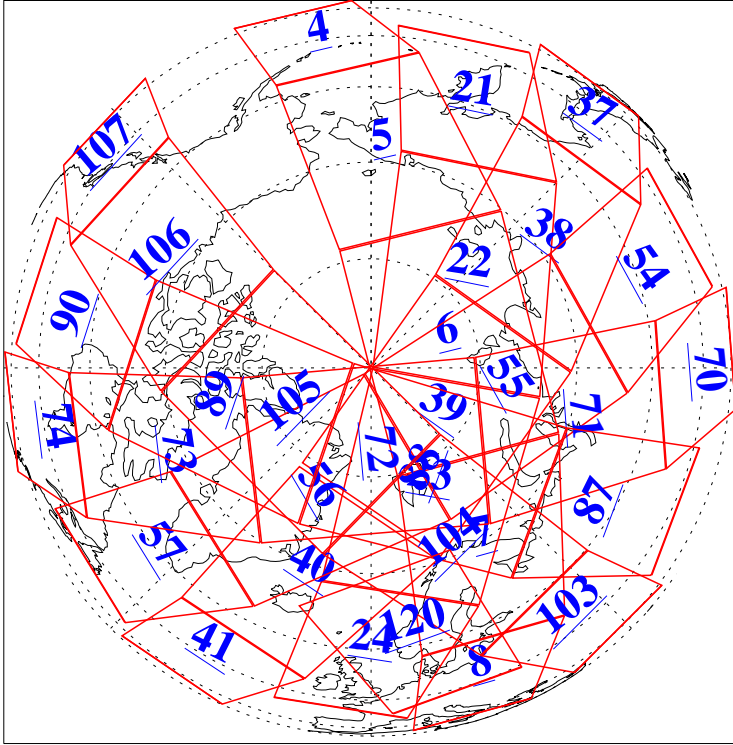

L1B Availability
AMSU Granules: 240
HSB Granules: 0
AIRS Granules: 240

5 Jan 2021
DoY 5
Aqua Day 6821
Ascending Granules

Descending Granules

Legend: AMSU Available, HSB Available, AIRS Available

L1B Availability
 AMSU Granules: 240
 HSB Granules: 0
 AIRS Granules: 240

5 Jan 2021
 DoY 5
 Aqua Day 6821

Northern Hemisphere Granules

Southern Hemisphere Granules

Legend: AMSU Available, HSB Available, AIRS Available