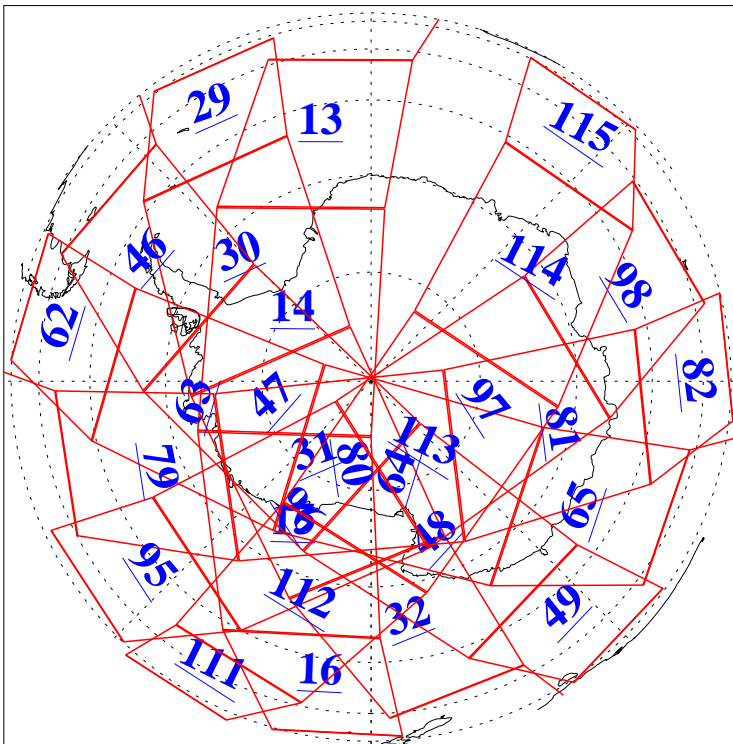

L1B Availability
AMSU Granules: 240
HSB Granules: 0
AIRS Granules: 240

5 Jan 2021
DoY 5
Aqua Day 6821
Ascending Granules

Descending Granules

Legend: AMSU Available, HSB Available, AIRS Available

L1B Availability
 AMSU Granules: 240
 HSB Granules: 0
 AIRS Granules: 240

5 Jan 2021
 DoY 5
 Aqua Day 6821

Northern Hemisphere Granules

Southern Hemisphere Granules

Legend: AMSU Available, HSB Available, AIRS Available