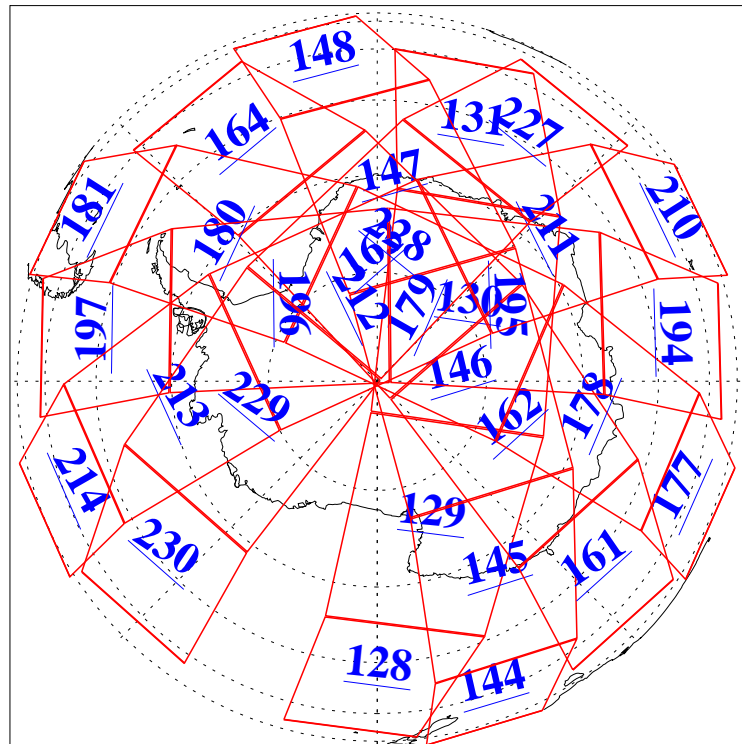

L1B Availability
AMSU Granules: 240
HSB Granules: 0
AIRS Granules: 240

5 Jan 2021
DoY 5
Aqua Day 6821
Ascending Granules

Descending Granules

Legend: AMSU Available, HSB Available, AIRS Available

L1B Availability
 AMSU Granules: 240
 HSB Granules: 0
 AIRS Granules: 240

5 Jan 2021
 DoY 5
 Aqua Day 6821

Northern Hemisphere Granules

Southern Hemisphere Granules

Legend: AMSU Available, HSB Available, AIRS Available