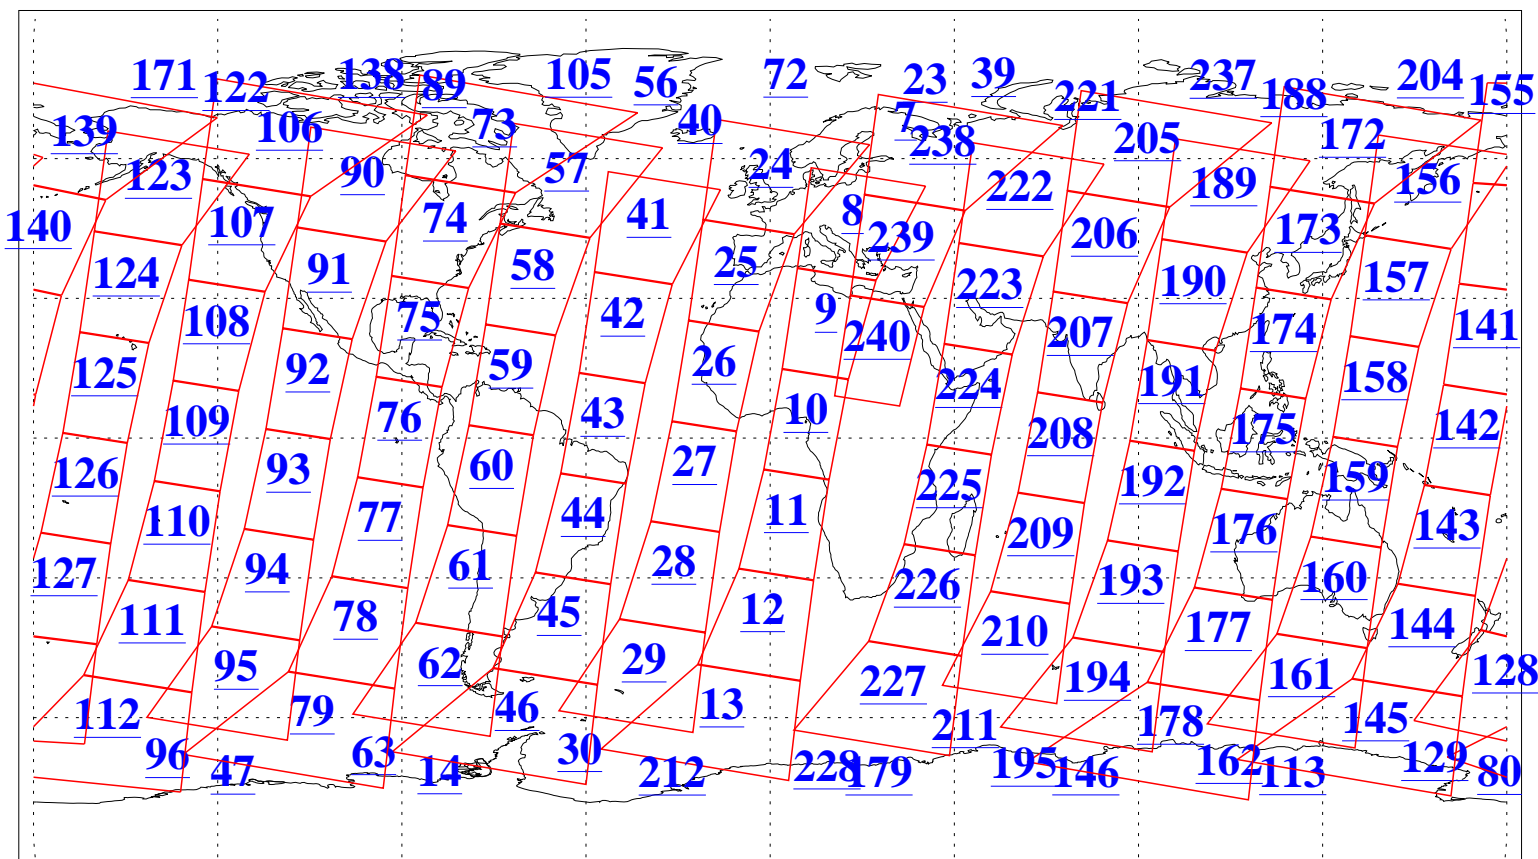

L1B Availability
AMSU Granules: 240
HSB Granules: 0
AIRS Granules: 240

5 Jan 2021
DoY 5
Aqua Day 6821
Ascending Granules

Descending Granules

Legend: AMSU Available, HSB Available, AIRS Available

L1B Availability
 AMSU Granules: 240
 HSB Granules: 0
 AIRS Granules: 240

5 Jan 2021
 DoY 5
 Aqua Day 6821

Northern Hemisphere Granules

Southern Hemisphere Granules

Legend: AMSU Available, HSB Available, AIRS Available