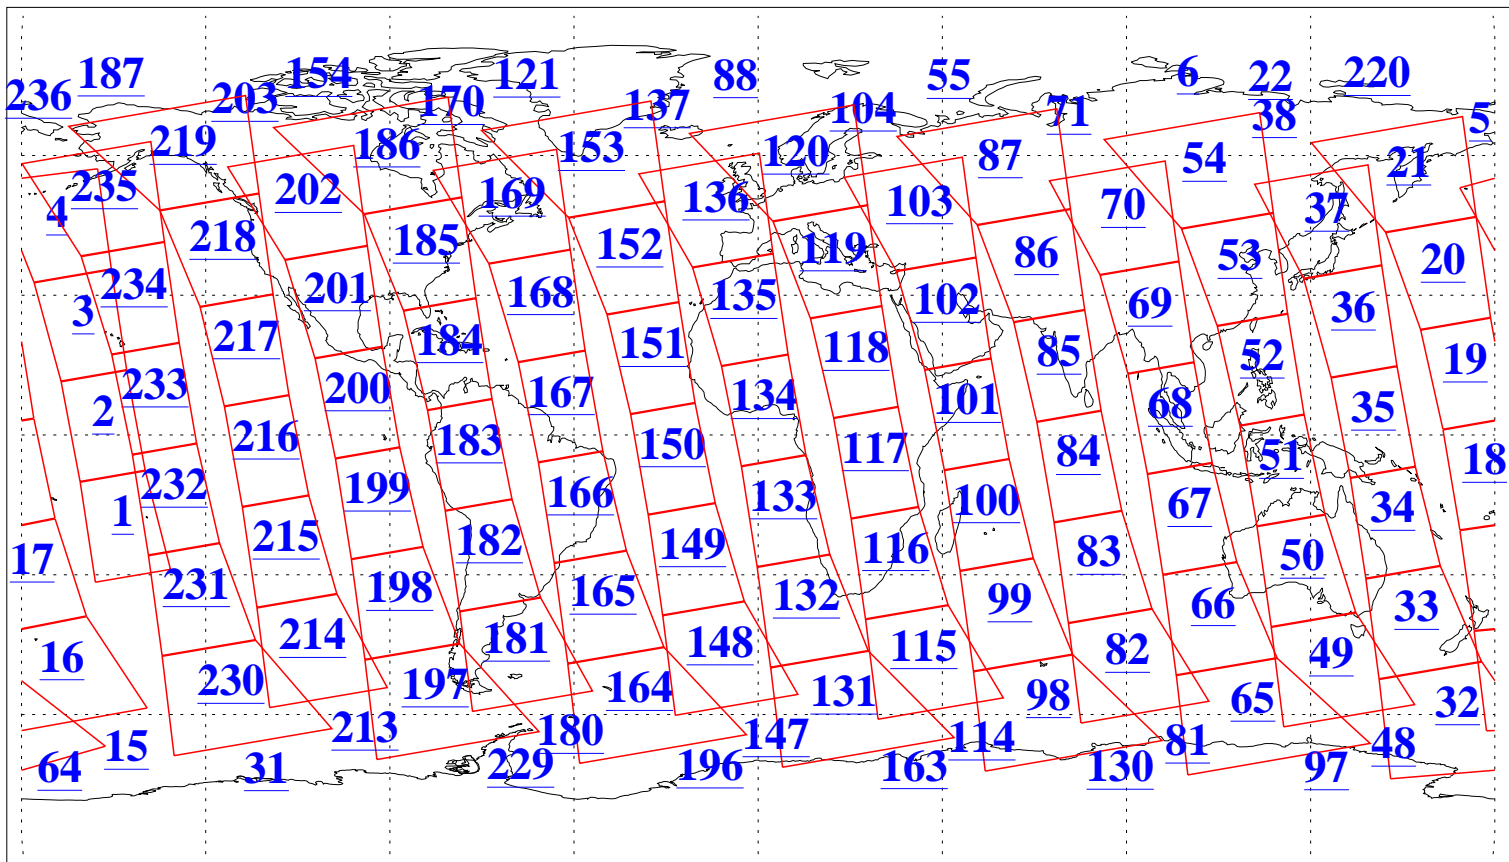

L1B Availability
AMSU Granules: 240
HSB Granules: 0
AIRS Granules: 240

5 Jan 2021
DoY 5
Aqua Day 6821
Ascending Granules

Descending Granules

Legend: AMSU Available, HSB Available, AIRS Available

L1B Availability
 AMSU Granules: 240
 HSB Granules: 0
 AIRS Granules: 240

5 Jan 2021
 DoY 5
 Aqua Day 6821

Northern Hemisphere Granules

Southern Hemisphere Granules

Legend: AMSU Available, HSB Available, AIRS Available