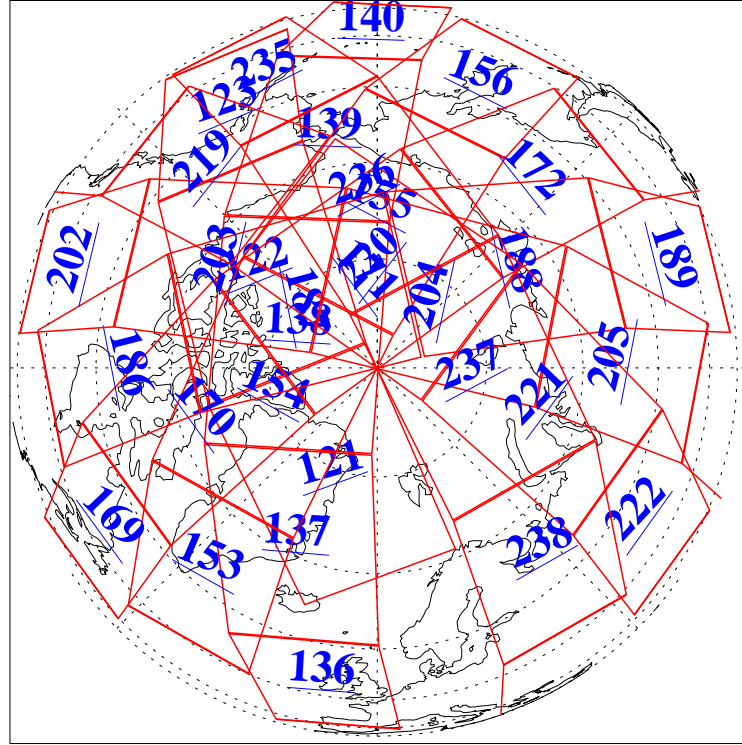

L1B Availability
AMSU Granules: 240
HSB Granules: 0
AIRS Granules: 240

5 Jan 2021
DoY 5
Aqua Day 6821
Ascending Granules

Descending Granules

Legend: AMSU Available, HSB Available, AIRS Available

L1B Availability
 AMSU Granules: 240
 HSB Granules: 0
 AIRS Granules: 240

5 Jan 2021
 DoY 5
 Aqua Day 6821

Northern Hemisphere Granules

Southern Hemisphere Granules

Legend: AMSU Available, HSB Available, AIRS Available