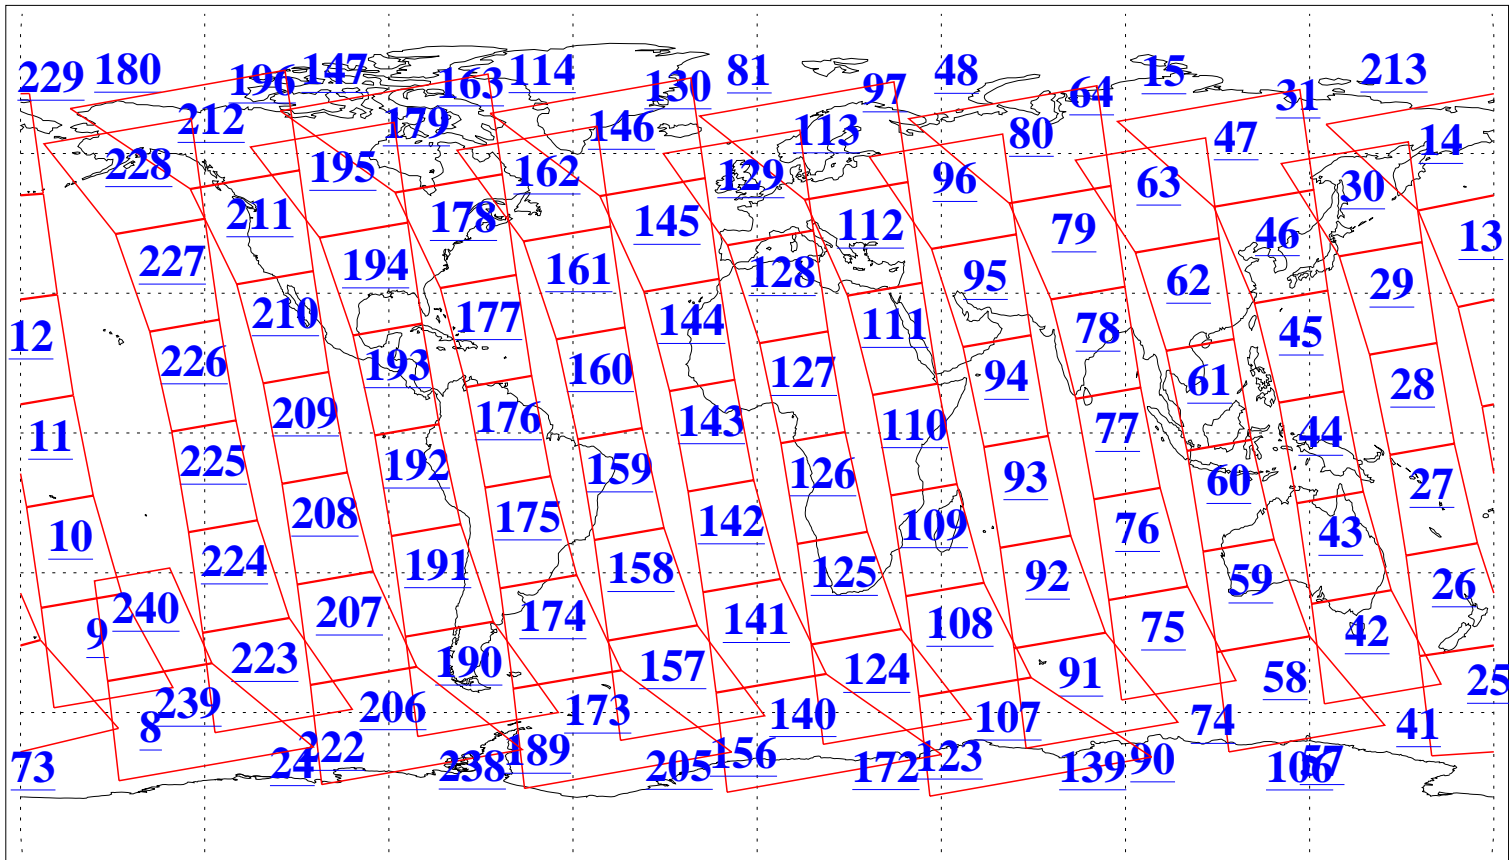

L1B Availability
AMSU Granules: 240
HSB Granules: 0
AIRS Granules: 240

4 Jan 2021
DoY 4
Aqua Day 6820
Granules: 1 to 120

Granules: 121 to 240

Legend: AMSU Available, *HSB Available*, **AIRS Available**

L1B Availability
 AMSU Granules: 240
 HSB Granules: 0
 AIRS Granules: 240

4 Jan 2021
 DoY 4
 Aqua Day 6820

Ascending Granules

Descending Granules

Legend: AMSU Available, *HSB Available*, AIRS Available

L1B Availability
 AMSU Granules: 240
 HSB Granules: 0
 AIRS Granules: 240

4 Jan 2021
 DoY 4
 Aqua Day 6820

Northern Hemisphere Granules

Southern Hemisphere Granules

Legend: AMSU Available, HSB Available, **AIRS Available**