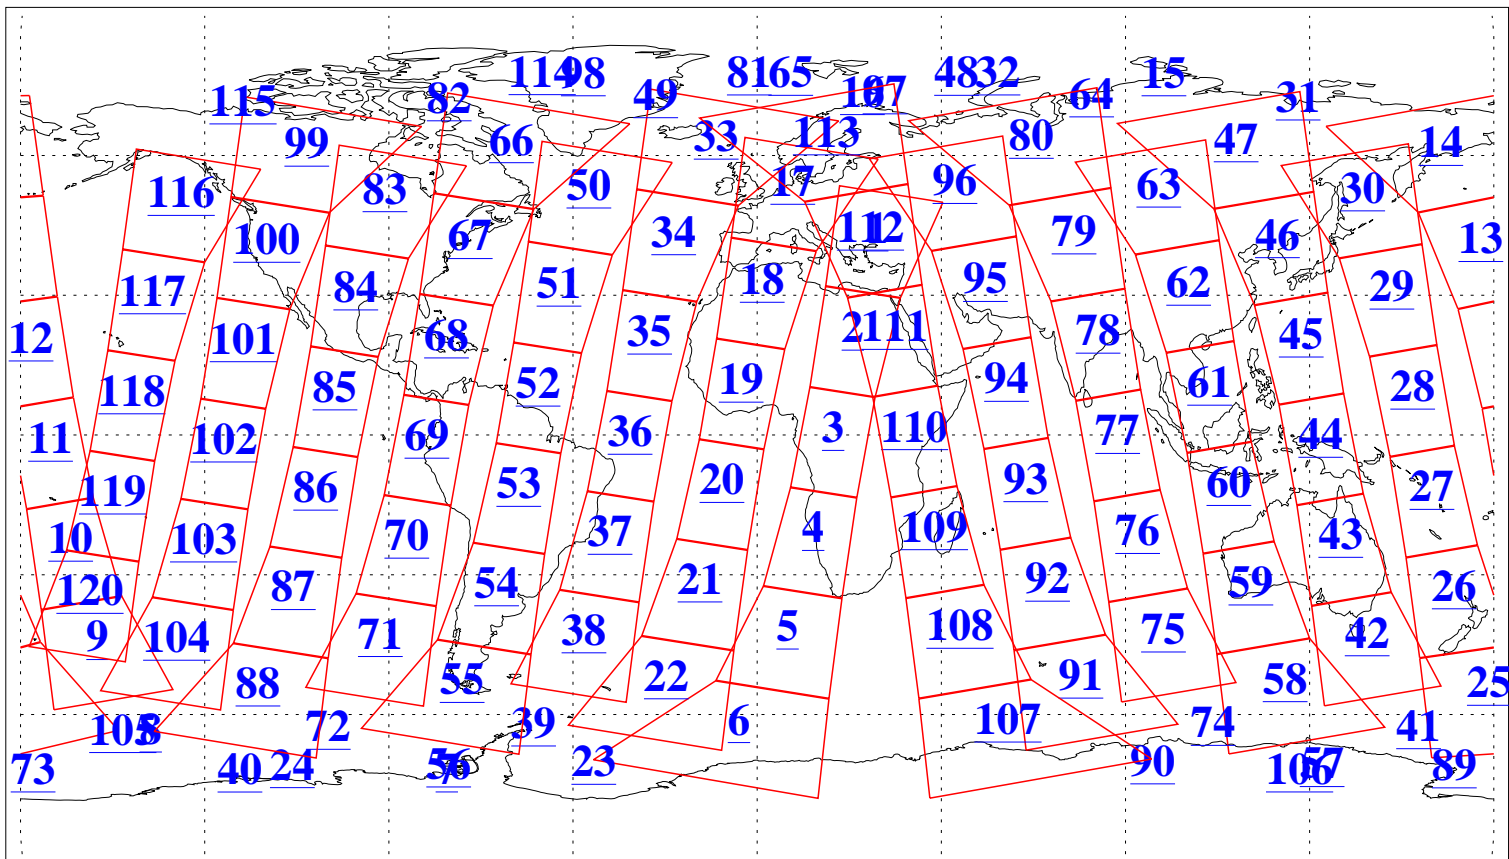

L1B Availability
AMSU Granules: 240
HSB Granules: 0
AIRS Granules: 240

4 Jan 2021
DoY 4
Aqua Day 6820
Granules: 1 to 120

Granules: 121 to 240

Legend: AMSU Available, *HSB Available*, **AIRS Available**

L1B Availability
 AMSU Granules: 240
 HSB Granules: 0
 AIRS Granules: 240

4 Jan 2021
 DoY 4
 Aqua Day 6820

Ascending Granules

Descending Granules

Legend: AMSU Available, *HSB Available*, AIRS Available

L1B Availability
 AMSU Granules: 240
 HSB Granules: 0
 AIRS Granules: 240

4 Jan 2021
 DoY 4
 Aqua Day 6820

Northern Hemisphere Granules

Southern Hemisphere Granules

Legend: AMSU Available, HSB Available, **AIRS Available**