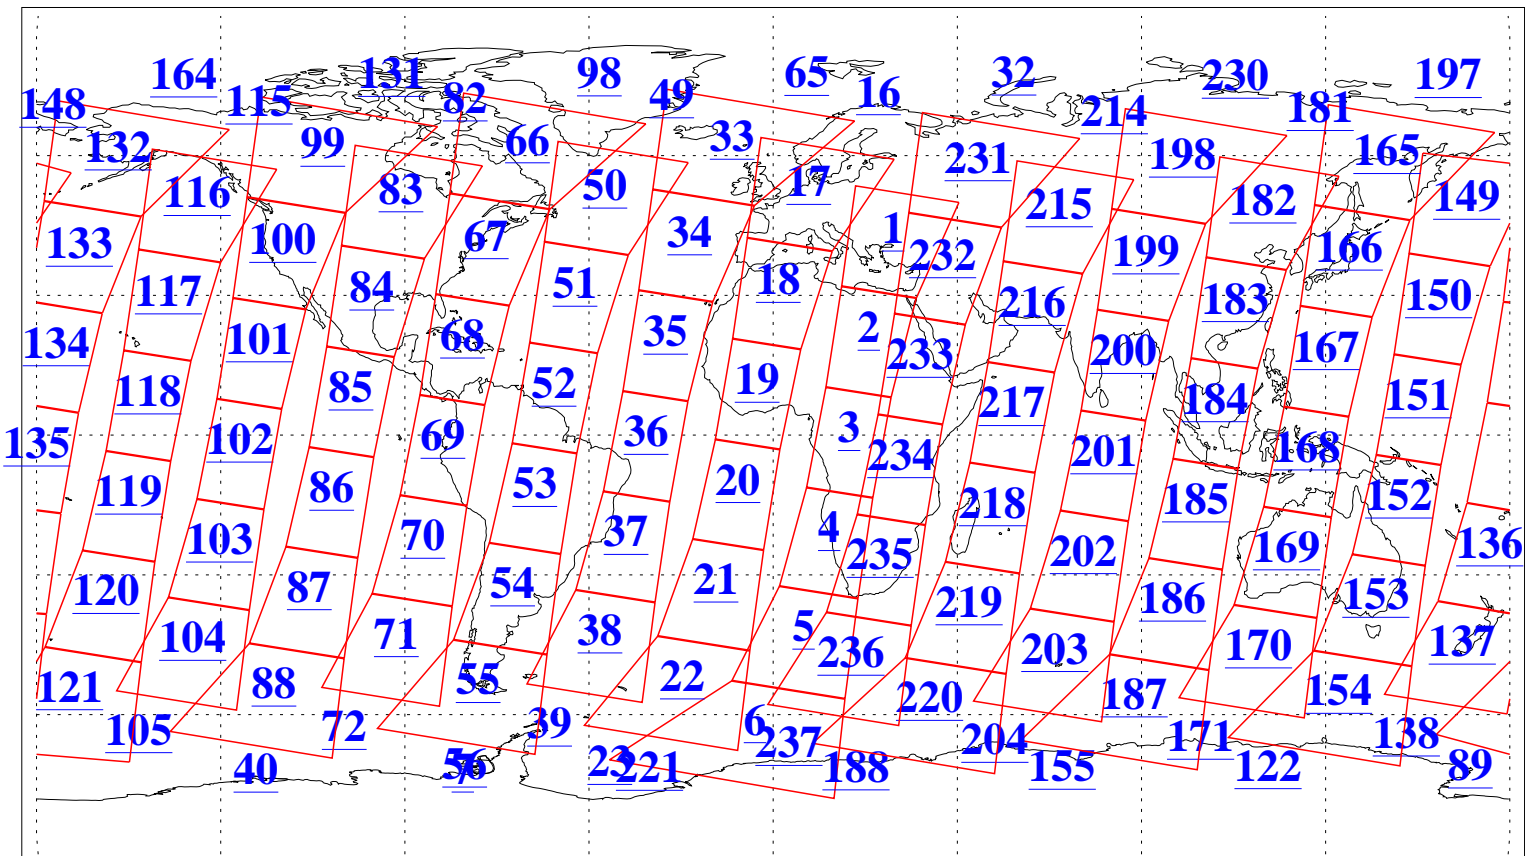

L1B Availability
AMSU Granules: 240
HSB Granules: 0
AIRS Granules: 240

4 Jan 2021
DoY 4
Aqua Day 6820
Granules: 1 to 120

Granules: 121 to 240

Legend: AMSU Available, *HSB Available*, **AIRS Available**

L1B Availability
 AMSU Granules: 240
 HSB Granules: 0
 AIRS Granules: 240

4 Jan 2021
 DoY 4
 Aqua Day 6820

Ascending Granules

Descending Granules

Legend: AMSU Available, *HSB Available*, AIRS Available

L1B Availability
 AMSU Granules: 240
 HSB Granules: 0
 AIRS Granules: 240

4 Jan 2021
 DoY 4
 Aqua Day 6820

Northern Hemisphere Granules

Southern Hemisphere Granules

Legend: AMSU Available, HSB Available, **AIRS Available**