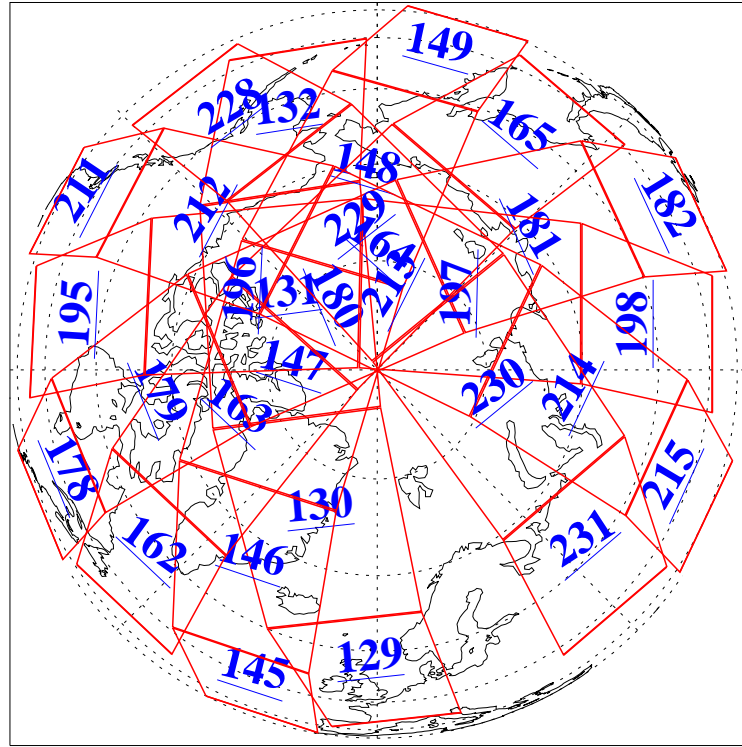

L1B Availability
AMSU Granules: 240
HSB Granules: 0
AIRS Granules: 240

4 Jan 2021
DoY 4
Aqua Day 6820
Granules: 1 to 120

Granules: 121 to 240

Legend: AMSU Available, *HSB Available*, **AIRS Available**

L1B Availability
 AMSU Granules: 240
 HSB Granules: 0
 AIRS Granules: 240

4 Jan 2021
 DoY 4
 Aqua Day 6820

Ascending Granules

Descending Granules

Legend: AMSU Available, *HSB Available*, AIRS Available

L1B Availability
 AMSU Granules: 240
 HSB Granules: 0
 AIRS Granules: 240

4 Jan 2021
 DoY 4
 Aqua Day 6820

Northern Hemisphere Granules

Southern Hemisphere Granules

Legend: AMSU Available, HSB Available, **AIRS Available**