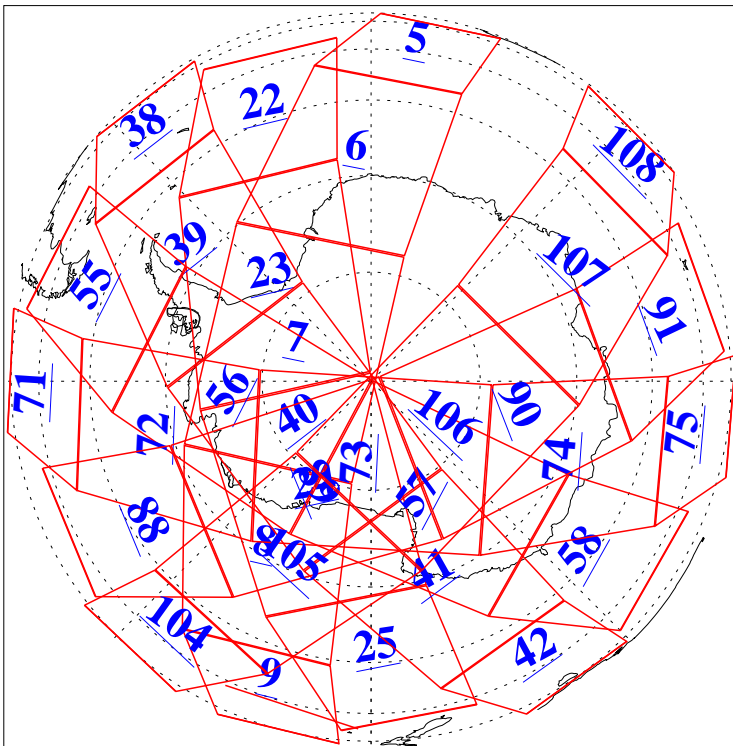

L1B Availability
AMSU Granules: 240
HSB Granules: 0
AIRS Granules: 240

4 Jan 2021
DoY 4
Aqua Day 6820
Granules: 1 to 120

Granules: 121 to 240

Legend: AMSU Available, *HSB Available*, **AIRS Available**

L1B Availability
 AMSU Granules: 240
 HSB Granules: 0
 AIRS Granules: 240

4 Jan 2021
 DoY 4
 Aqua Day 6820

Ascending Granules

Descending Granules

Legend: AMSU Available, *HSB Available*, AIRS Available

L1B Availability
 AMSU Granules: 240
 HSB Granules: 0
 AIRS Granules: 240

4 Jan 2021
 DoY 4
 Aqua Day 6820

Northern Hemisphere Granules

Southern Hemisphere Granules

Legend: AMSU Available, HSB Available, **AIRS Available**