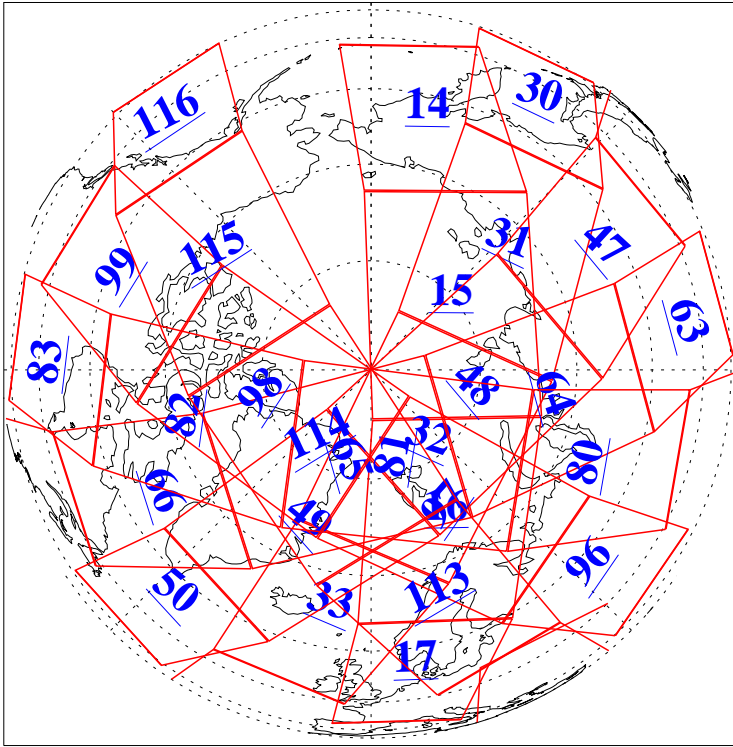

L1B Availability
AMSU Granules: 240
HSB Granules: 0
AIRS Granules: 240

4 Jan 2021
DoY 4
Aqua Day 6820
Granules: 1 to 120

Granules: 121 to 240

Legend: AMSU Available, *HSB Available*, **AIRS Available**

L1B Availability
 AMSU Granules: 240
 HSB Granules: 0
 AIRS Granules: 240

4 Jan 2021
 DoY 4
 Aqua Day 6820

Ascending Granules

Descending Granules

Legend: AMSU Available, *HSB Available*, AIRS Available

L1B Availability
 AMSU Granules: 240
 HSB Granules: 0
 AIRS Granules: 240

4 Jan 2021
 DoY 4
 Aqua Day 6820

Northern Hemisphere Granules

Southern Hemisphere Granules

Legend: AMSU Available, HSB Available, **AIRS Available**