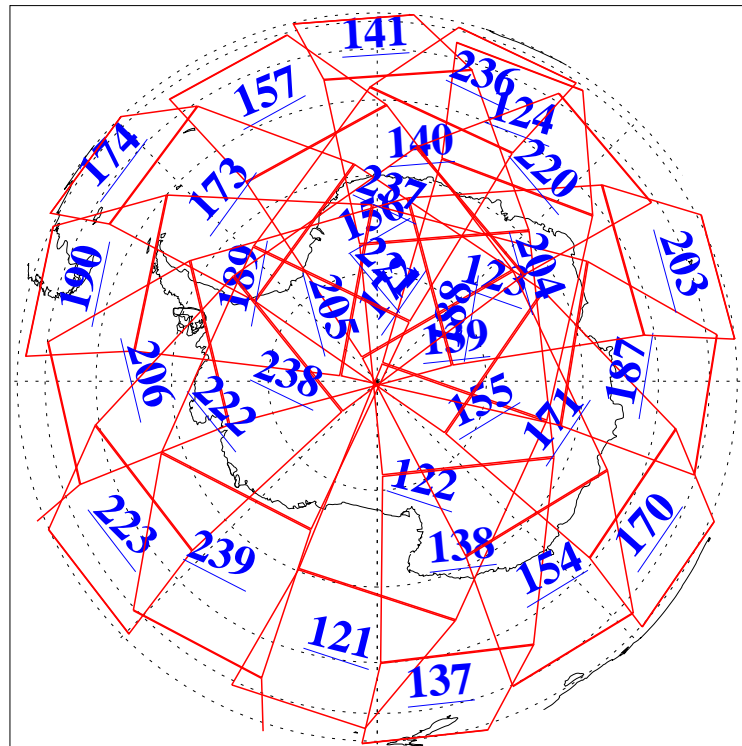

L1B Availability
AMSU Granules: 240
HSB Granules: 0
AIRS Granules: 240

4 Jan 2021
DoY 4
Aqua Day 6820
Granules: 1 to 120

Granules: 121 to 240

Legend: AMSU Available, *HSB Available*, **AIRS Available**

L1B Availability
 AMSU Granules: 240
 HSB Granules: 0
 AIRS Granules: 240

4 Jan 2021
 DoY 4
 Aqua Day 6820

Ascending Granules

Descending Granules

Legend: AMSU Available, *HSB Available*, AIRS Available

L1B Availability
 AMSU Granules: 240
 HSB Granules: 0
 AIRS Granules: 240

4 Jan 2021
 DoY 4
 Aqua Day 6820

Northern Hemisphere Granules

Southern Hemisphere Granules

Legend: AMSU Available, HSB Available, **AIRS Available**