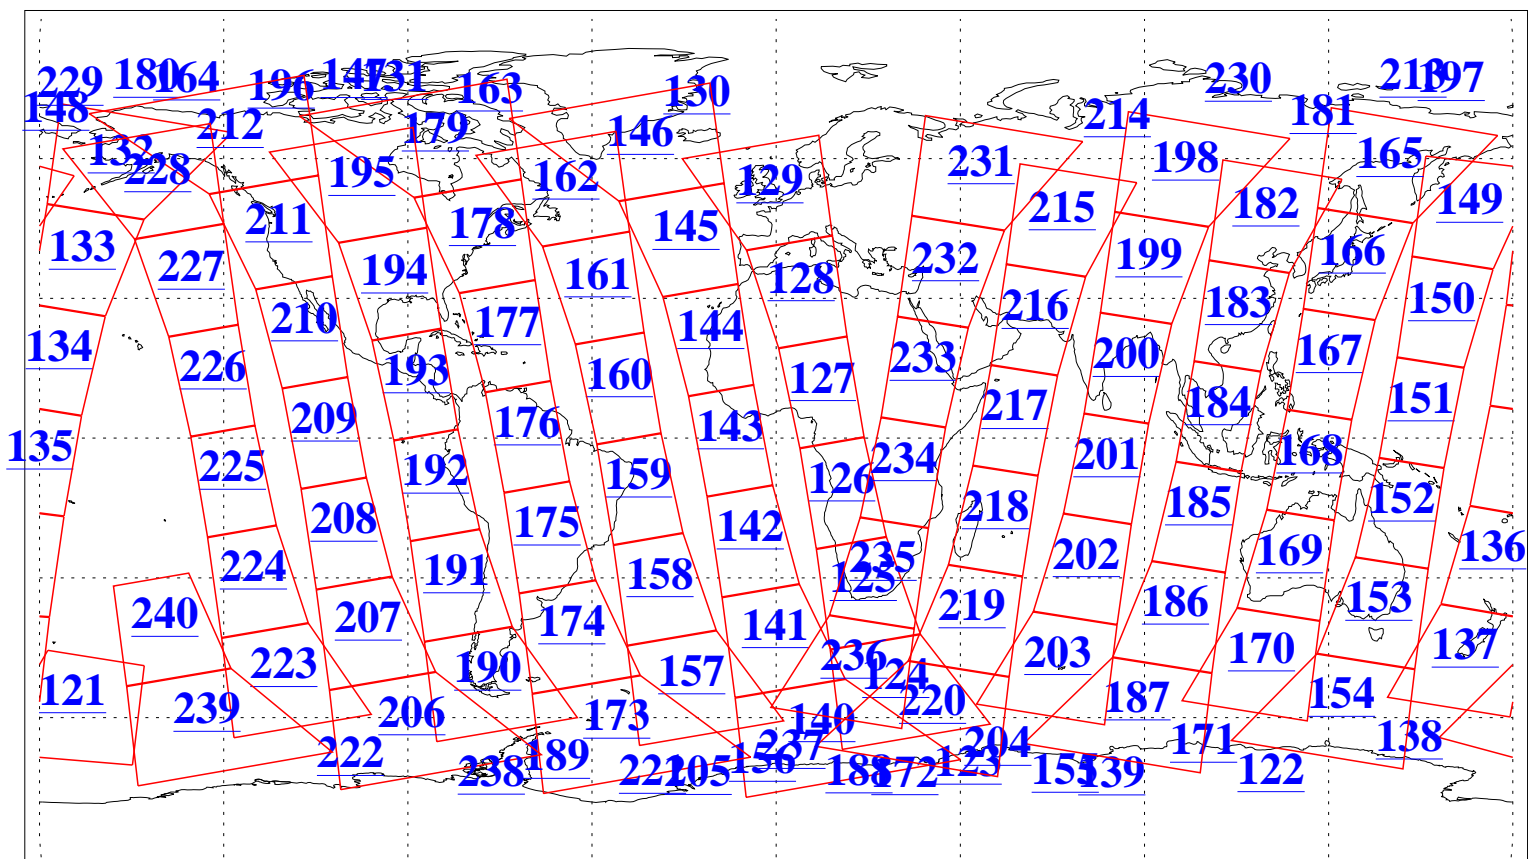

L1B Availability
AMSU Granules: 240
HSB Granules: 0
AIRS Granules: 240

4 Jan 2021
DoY 4
Aqua Day 6820
Granules: 1 to 120

Granules: 121 to 240

Legend: AMSU Available, *HSB Available*, **AIRS Available**

L1B Availability
 AMSU Granules: 240
 HSB Granules: 0
 AIRS Granules: 240

4 Jan 2021
 DoY 4
 Aqua Day 6820

Ascending Granules

Descending Granules

Legend: AMSU Available, *HSB Available*, AIRS Available

L1B Availability
 AMSU Granules: 240
 HSB Granules: 0
 AIRS Granules: 240

4 Jan 2021
 DoY 4
 Aqua Day 6820

Northern Hemisphere Granules

Southern Hemisphere Granules

Legend: AMSU Available, HSB Available, **AIRS Available**