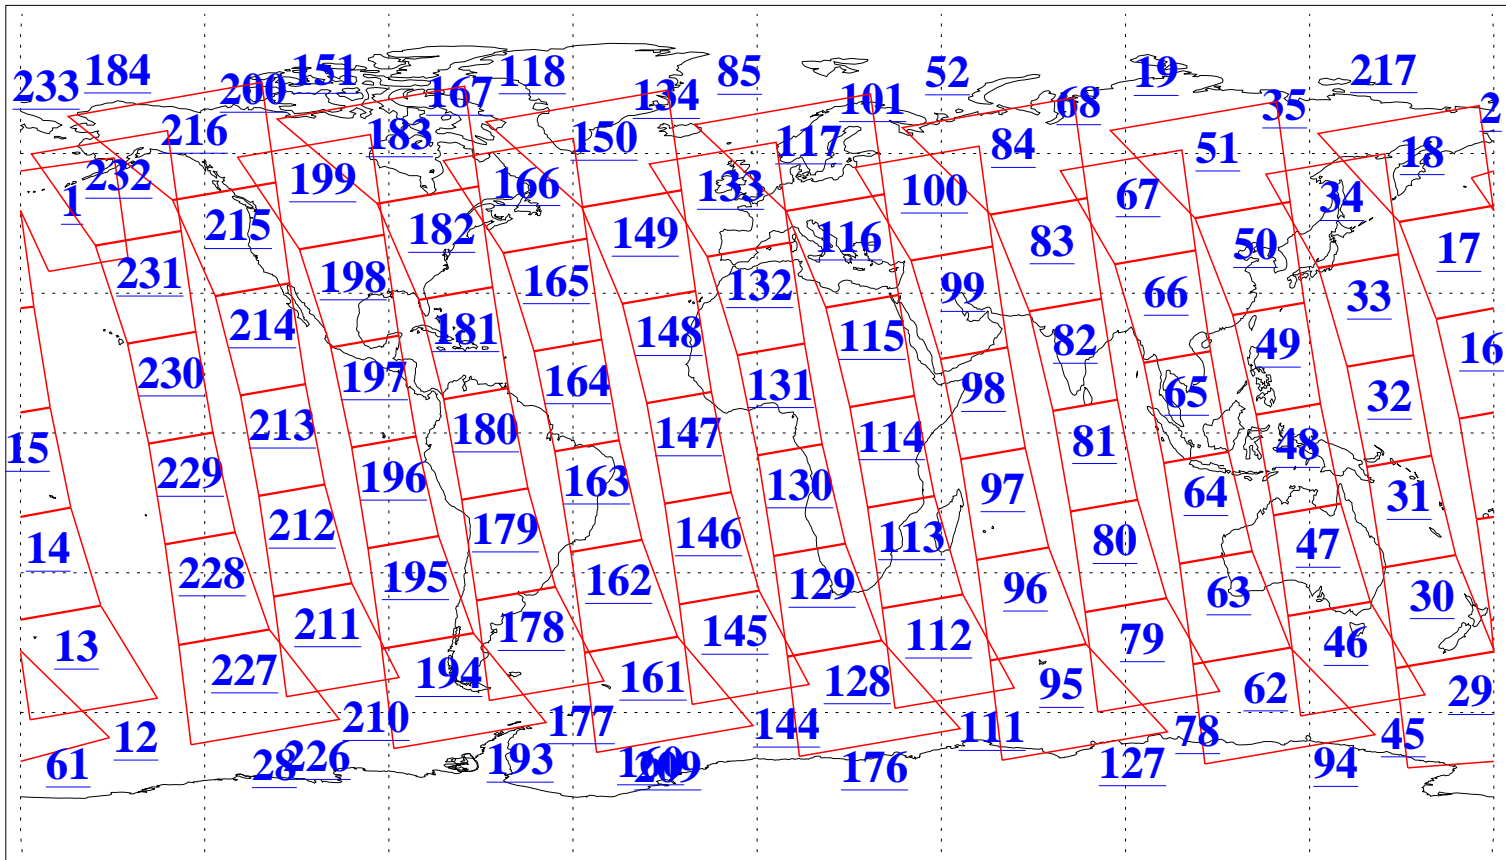

L1B Availability  
 AMSU Granules: 240  
 HSB Granules: 0  
 AIRS Granules: 240

31 Dec 2020  
 DoY 366  
 Aqua Day 6816  
 Granules: 1 to 120

Granules: 121 to 240

Legend: AMSU Available, HSB Available, AIRS Available

L1B Availability  
 AMSU Granules: 240  
 HSB Granules: 0  
 AIRS Granules: 240

31 Dec 2020  
 DoY 366  
 Aqua Day 6816

Ascending Granules

Descending Granules

Legend: AMSU Available, *HSB Available*, AIRS Available

L1B Availability  
 AMSU Granules: 240  
 HSB Granules: 0  
 AIRS Granules: 240

31 Dec 2020  
 DoY 366  
 Aqua Day 6816

Northern Hemisphere Granules

Southern Hemisphere Granules

Legend: AMSU Available, HSB Available, AIRS Available