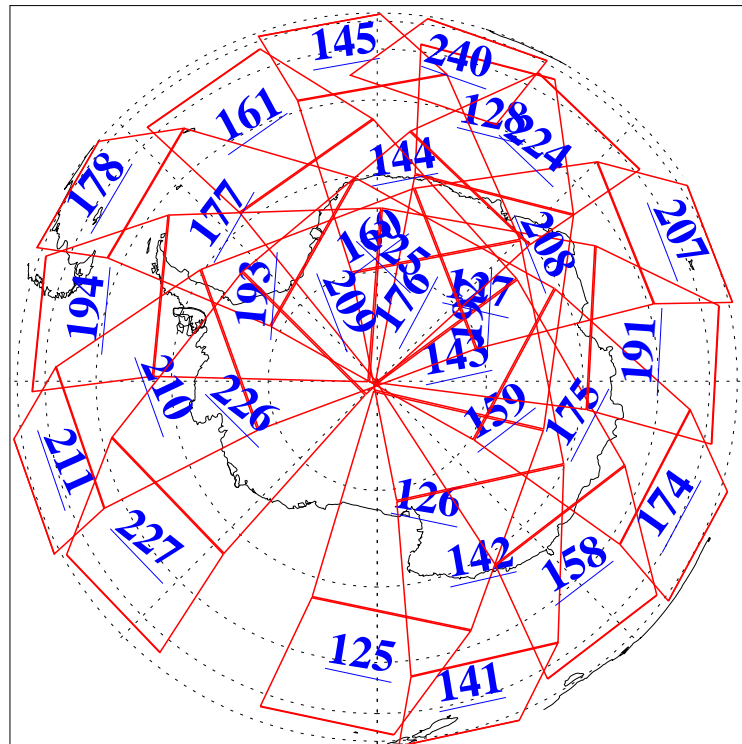

L1B Availability  
 AMSU Granules: 240  
 HSB Granules: 0  
 AIRS Granules: 240

31 Dec 2020  
 DoY 366  
 Aqua Day 6816

Ascending Granules

Descending Granules

Legend: AMSU Available, *HSB Available*, AIRS Available

L1B Availability  
 AMSU Granules: 240  
 HSB Granules: 0  
 AIRS Granules: 240

31 Dec 2020  
 DoY 366  
 Aqua Day 6816

Northern Hemisphere Granules

Southern Hemisphere Granules

Legend: AMSU Available, HSB Available, AIRS Available