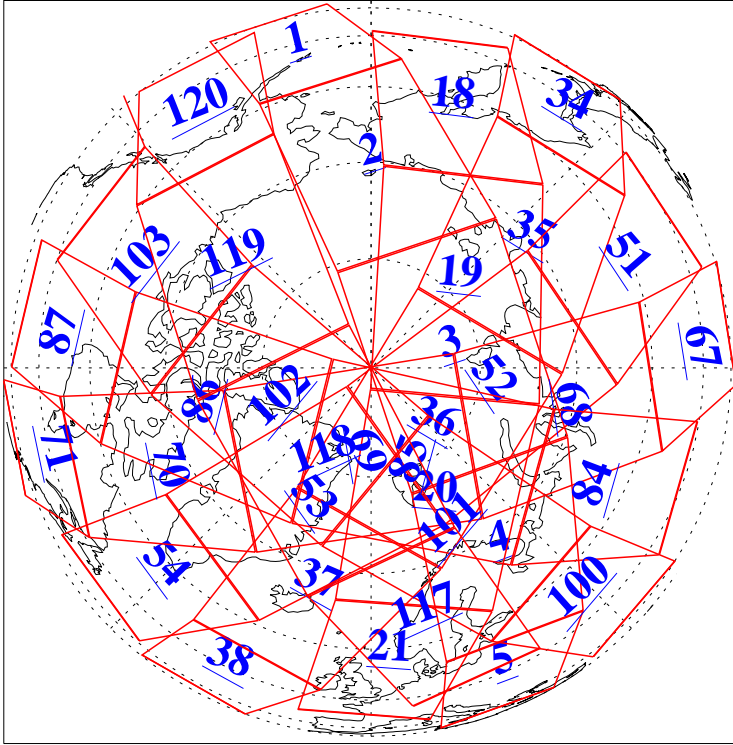

L1B Availability  
 AMSU Granules: 240  
 HSB Granules: 0  
 AIRS Granules: 240

31 Dec 2020  
 DoY 366  
 Aqua Day 6816  
 Granules: 1 to 120

Granules: 121 to 240

Legend: AMSU Available, HSB Available, AIRS Available

L1B Availability  
 AMSU Granules: 240  
 HSB Granules: 0  
 AIRS Granules: 240

31 Dec 2020  
 DoY 366  
 Aqua Day 6816

Ascending Granules

Descending Granules

Legend: AMSU Available, *HSB Available*, AIRS Available

L1B Availability  
 AMSU Granules: 240  
 HSB Granules: 0  
 AIRS Granules: 240

31 Dec 2020  
 DoY 366  
 Aqua Day 6816

Northern Hemisphere Granules

Southern Hemisphere Granules

Legend: AMSU Available, HSB Available, AIRS Available