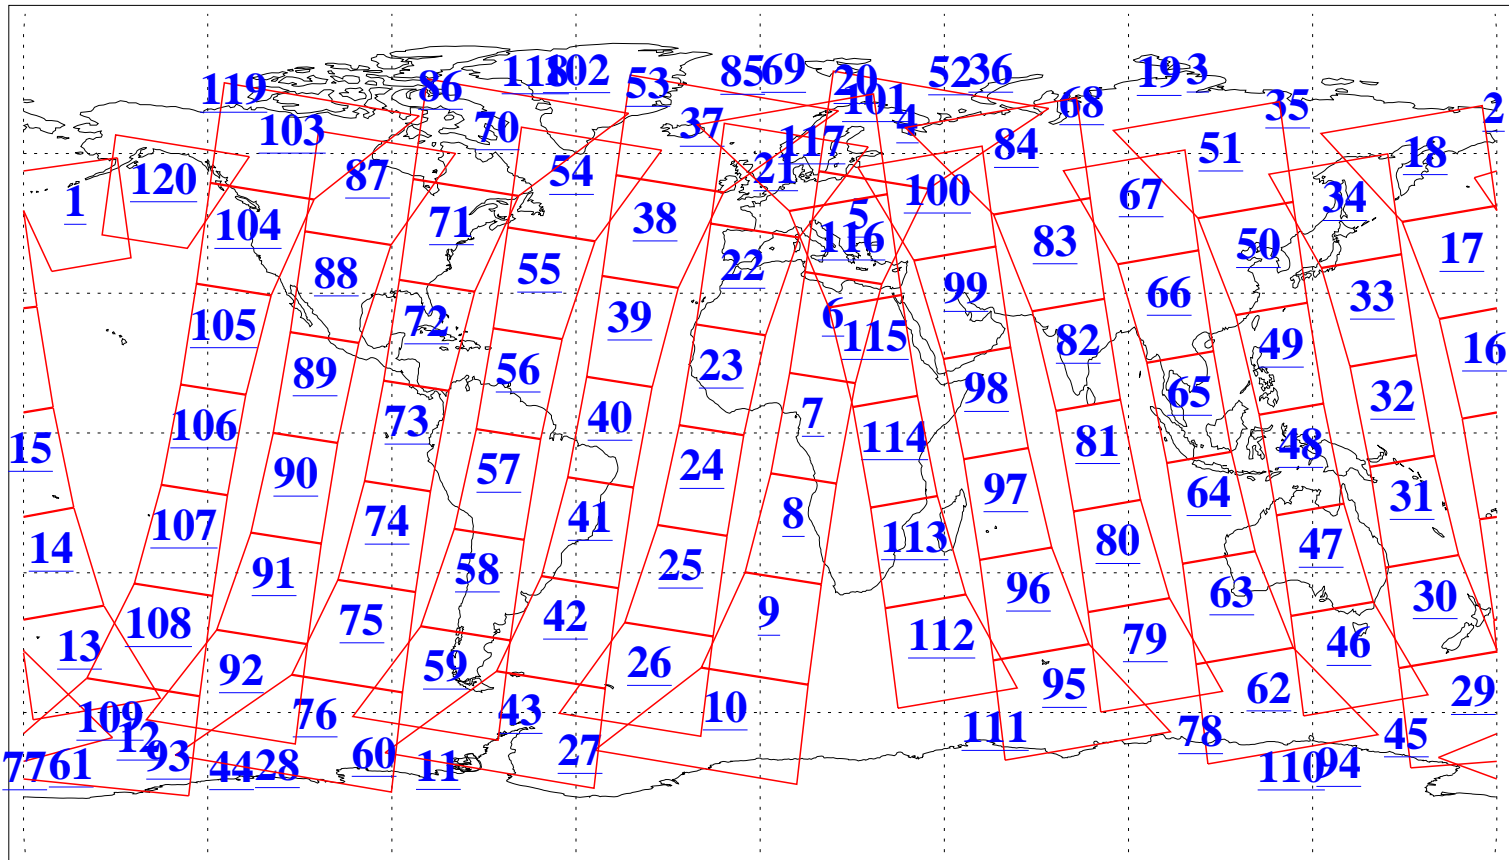

L1B Availability  
 AMSU Granules: 240  
 HSB Granules: 0  
 AIRS Granules: 240

31 Dec 2020  
 DoY 366  
 Aqua Day 6816  
 Granules: 1 to 120

Granules: 121 to 240

Legend: AMSU Available, HSB Available, AIRS Available

L1B Availability  
 AMSU Granules: 240  
 HSB Granules: 0  
 AIRS Granules: 240

31 Dec 2020  
 DoY 366  
 Aqua Day 6816

Ascending Granules

Descending Granules

Legend: AMSU Available, *HSB Available*, AIRS Available

L1B Availability  
 AMSU Granules: 240  
 HSB Granules: 0  
 AIRS Granules: 240

31 Dec 2020  
 DoY 366  
 Aqua Day 6816

Northern Hemisphere Granules

Southern Hemisphere Granules

Legend: AMSU Available, HSB Available, AIRS Available