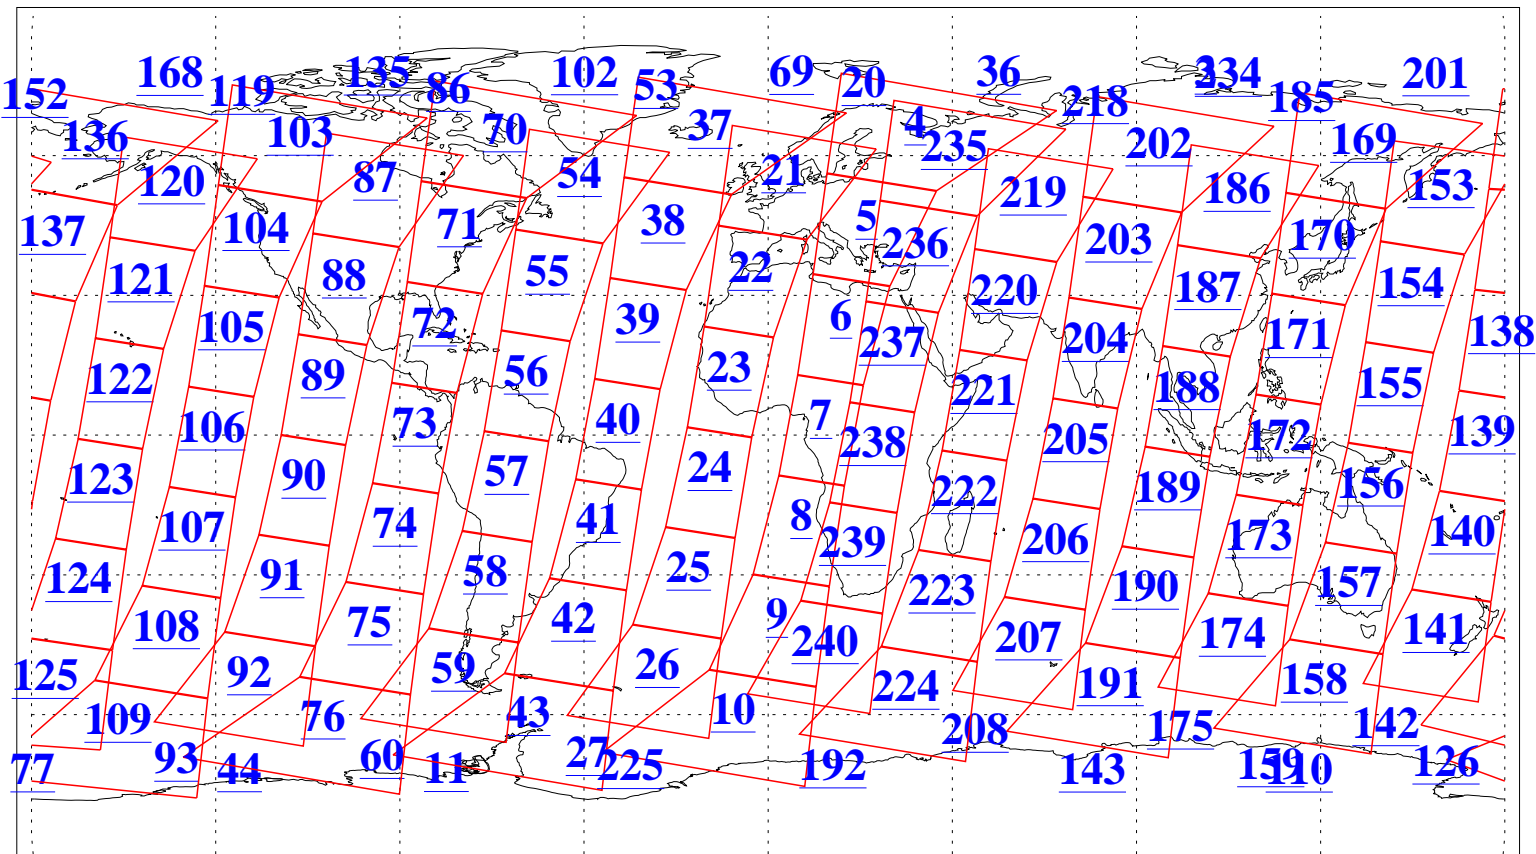

L1B Availability  
 AMSU Granules: 240  
 HSB Granules: 0  
 AIRS Granules: 240

31 Dec 2020  
 DoY 366  
 Aqua Day 6816  
 Granules: 1 to 120

Granules: 121 to 240

Legend: AMSU Available, HSB Available, AIRS Available

L1B Availability  
 AMSU Granules: 240  
 HSB Granules: 0  
 AIRS Granules: 240

31 Dec 2020  
 DoY 366  
 Aqua Day 6816

Ascending Granules

Descending Granules

Legend: AMSU Available, *HSB Available*, AIRS Available

L1B Availability  
 AMSU Granules: 240  
 HSB Granules: 0  
 AIRS Granules: 240

31 Dec 2020  
 DoY 366  
 Aqua Day 6816

Northern Hemisphere Granules

Southern Hemisphere Granules

Legend: AMSU Available, HSB Available, AIRS Available