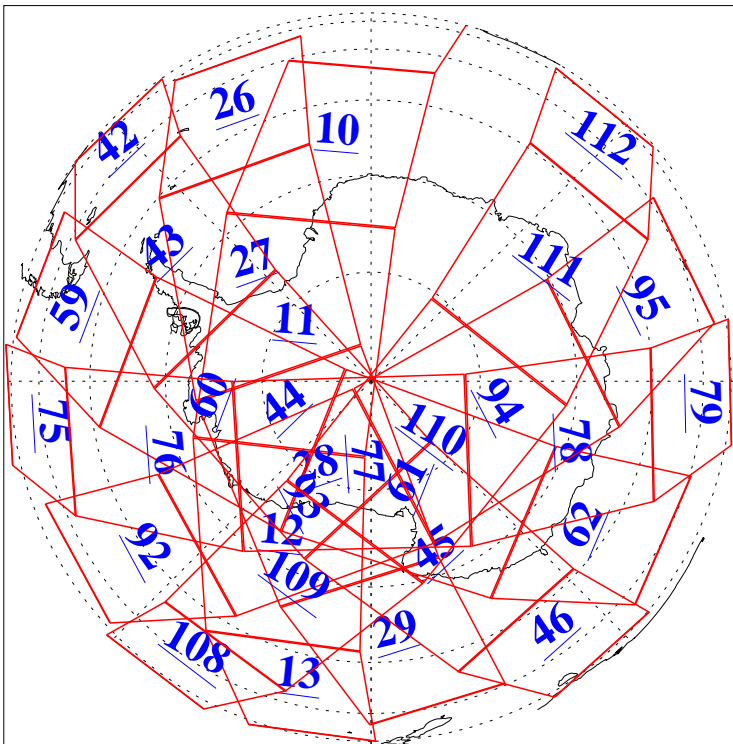

L1B Availability  
 AMSU Granules: 240  
 HSB Granules: 0  
 AIRS Granules: 240

31 Dec 2020  
 DoY 366  
 Aqua Day 6816  
 Granules: 1 to 120

Granules: 121 to 240

Legend: AMSU Available, HSB Available, AIRS Available

L1B Availability  
 AMSU Granules: 240  
 HSB Granules: 0  
 AIRS Granules: 240

31 Dec 2020  
 DoY 366  
 Aqua Day 6816

Ascending Granules

Descending Granules

Legend: AMSU Available, *HSB Available*, AIRS Available

L1B Availability  
 AMSU Granules: 240  
 HSB Granules: 0  
 AIRS Granules: 240

31 Dec 2020  
 DoY 366  
 Aqua Day 6816

Northern Hemisphere Granules

Southern Hemisphere Granules

Legend: AMSU Available, HSB Available, AIRS Available