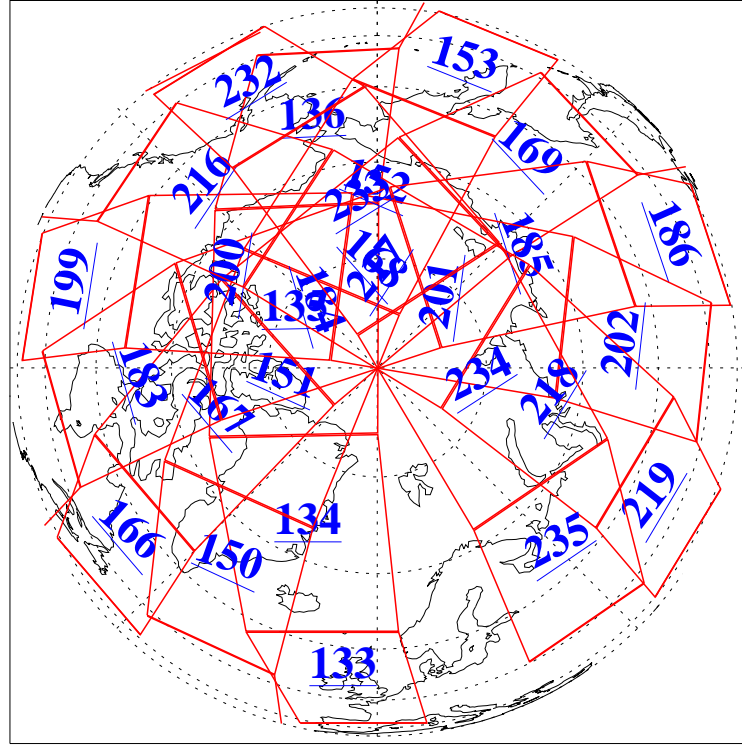

L1B Availability  
 AMSU Granules: 240  
 HSB Granules: 0  
 AIRS Granules: 240

31 Dec 2020  
 DoY 366  
 Aqua Day 6816

Ascending Granules

Descending Granules

Legend: AMSU Available, *HSB Available*, AIRS Available

L1B Availability  
 AMSU Granules: 240  
 HSB Granules: 0  
 AIRS Granules: 240

31 Dec 2020  
 DoY 366  
 Aqua Day 6816

Northern Hemisphere Granules

Southern Hemisphere Granules

Legend: AMSU Available, HSB Available, AIRS Available