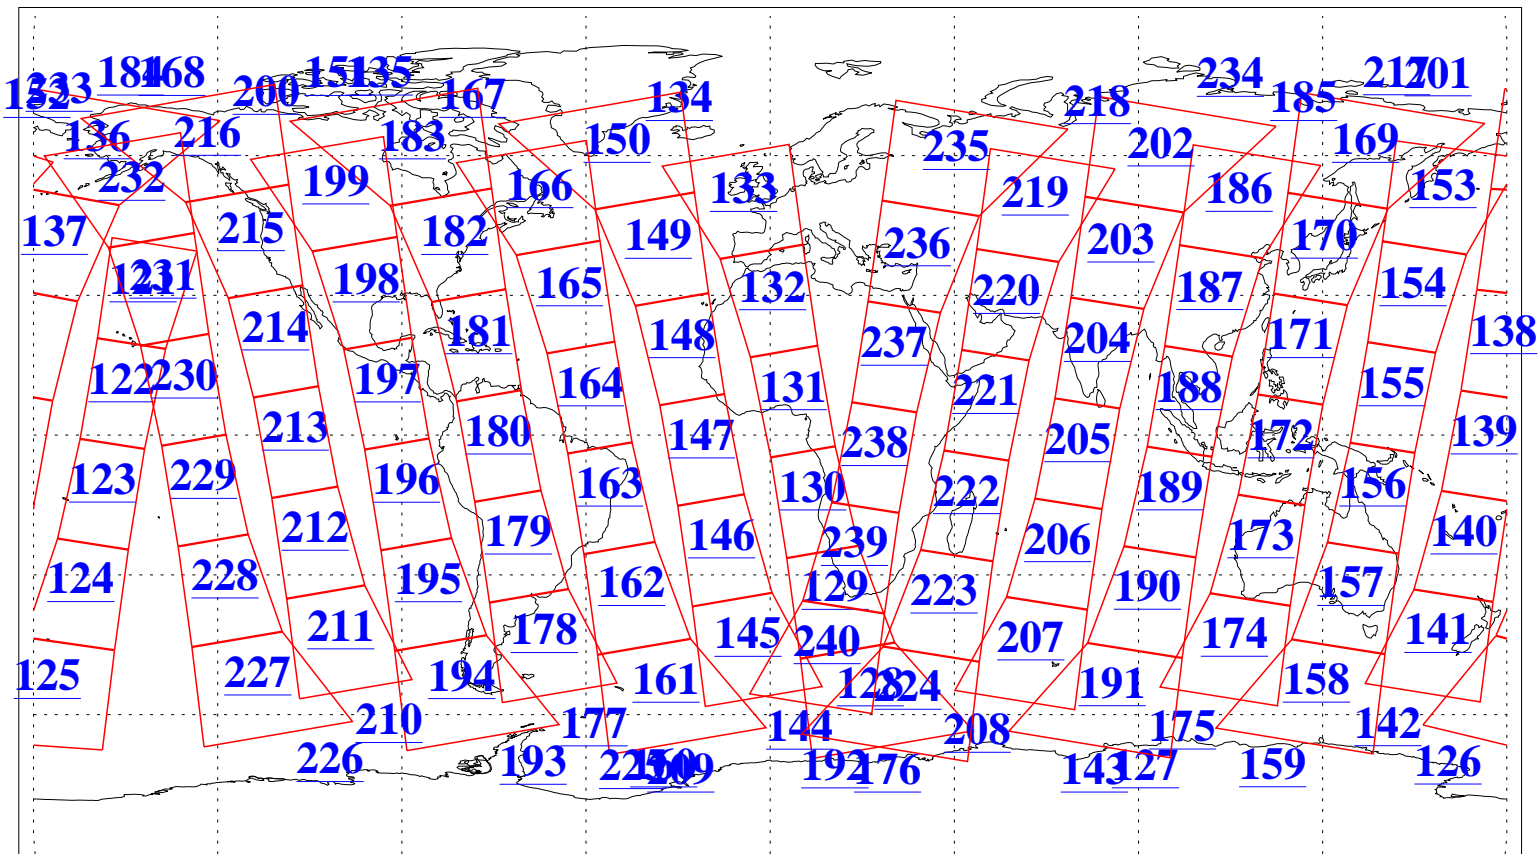

L1B Availability  
 AMSU Granules: 240  
 HSB Granules: 0  
 AIRS Granules: 240

31 Dec 2020  
 DoY 366  
 Aqua Day 6816  
 Granules: 1 to 120

Granules: 121 to 240

Legend: AMSU Available, HSB Available, AIRS Available

L1B Availability  
 AMSU Granules: 240  
 HSB Granules: 0  
 AIRS Granules: 240

31 Dec 2020  
 DoY 366  
 Aqua Day 6816

Ascending Granules

Descending Granules

Legend: AMSU Available, *HSB Available*, AIRS Available

L1B Availability  
 AMSU Granules: 240  
 HSB Granules: 0  
 AIRS Granules: 240

31 Dec 2020  
 DoY 366  
 Aqua Day 6816

Northern Hemisphere Granules

Southern Hemisphere Granules

Legend: AMSU Available, HSB Available, AIRS Available