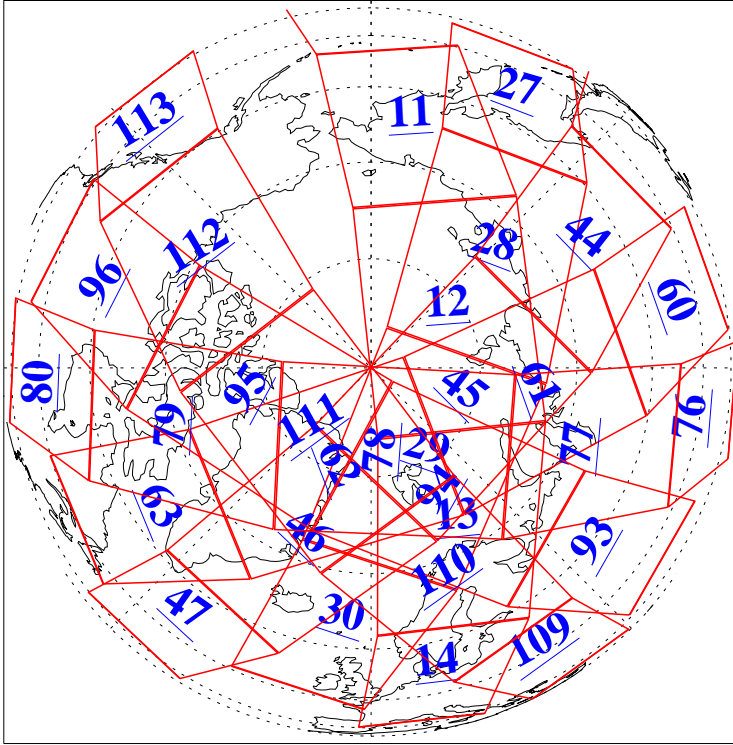

L1B Availability
 AMSU Granules: 240
 HSB Granules: 0
 AIRS Granules: 240

30 Dec 2020
 DoY 365
 Aqua Day 6815
 Granules: 1 to 120

Granules: 121 to 240

Legend: AMSU Available, HSB Available, AIRS Available

L1B Availability
 AMSU Granules: 240
 HSB Granules: 0
 AIRS Granules: 240

30 Dec 2020
 DoY 365
 Aqua Day 6815

Ascending Granules

Descending Granules

Legend: AMSU Available, *HSB Available*, *AIRS Available*

L1B Availability
 AMSU Granules: 240
 HSB Granules: 0
 AIRS Granules: 240

30 Dec 2020
 DoY 365
 Aqua Day 6815

Northern Hemisphere Granules

Southern Hemisphere Granules

Legend: AMSU Available, HSB Available, **AIRS Available**