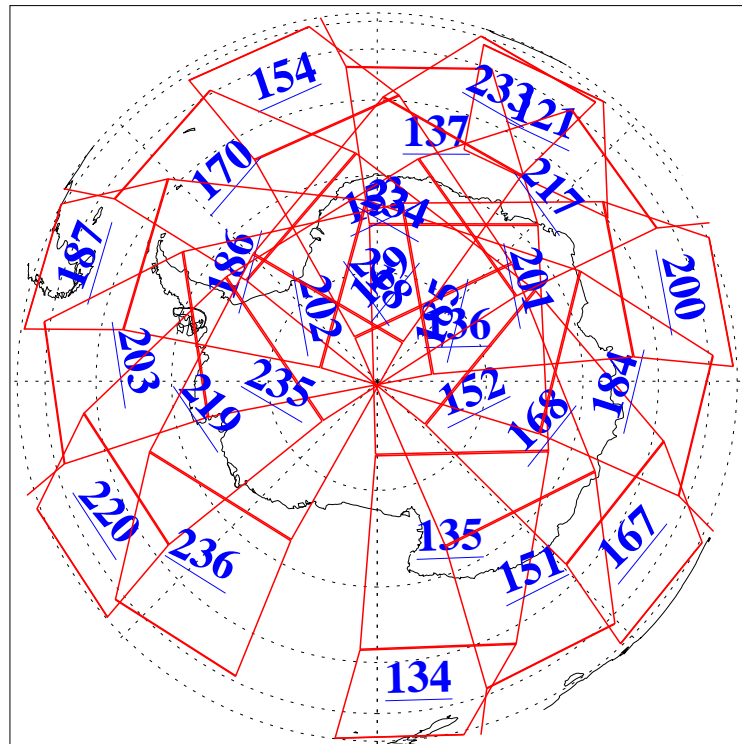

L1B Availability
 AMSU Granules: 240
 HSB Granules: 0
 AIRS Granules: 240

30 Dec 2020
 DoY 365
 Aqua Day 6815
 Granules: 1 to 120

Granules: 121 to 240

Legend: AMSU Available, HSB Available, AIRS Available

L1B Availability
 AMSU Granules: 240
 HSB Granules: 0
 AIRS Granules: 240

30 Dec 2020
 DoY 365
 Aqua Day 6815

Ascending Granules

Descending Granules

Legend: AMSU Available, *HSB Available*, *AIRS Available*

L1B Availability
 AMSU Granules: 240
 HSB Granules: 0
 AIRS Granules: 240

30 Dec 2020
 DoY 365
 Aqua Day 6815

Northern Hemisphere Granules

Southern Hemisphere Granules

Legend: AMSU Available, HSB Available, **AIRS Available**