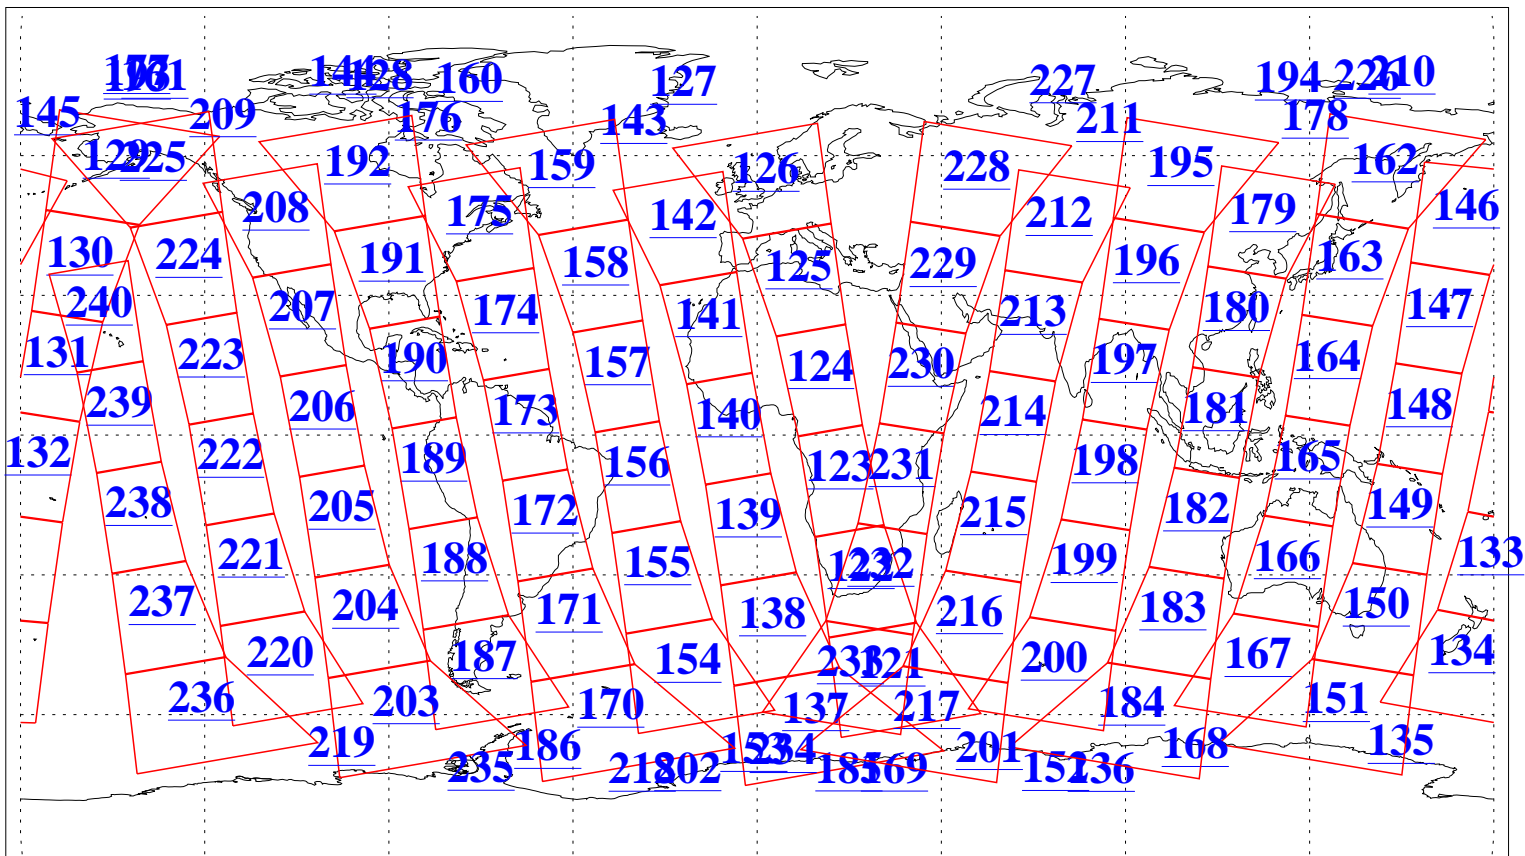

L1B Availability
 AMSU Granules: 240
 HSB Granules: 0
 AIRS Granules: 240

30 Dec 2020
 DoY 365
 Aqua Day 6815
 Granules: 1 to 120

Granules: 121 to 240

Legend: AMSU Available, HSB Available, AIRS Available

L1B Availability
 AMSU Granules: 240
 HSB Granules: 0
 AIRS Granules: 240

30 Dec 2020
 DoY 365
 Aqua Day 6815

Ascending Granules

Descending Granules

Legend: AMSU Available, *HSB Available*, *AIRS Available*

L1B Availability
 AMSU Granules: 240
 HSB Granules: 0
 AIRS Granules: 240

30 Dec 2020
 DoY 365
 Aqua Day 6815

Northern Hemisphere Granules

Southern Hemisphere Granules

Legend: AMSU Available, HSB Available, **AIRS Available**