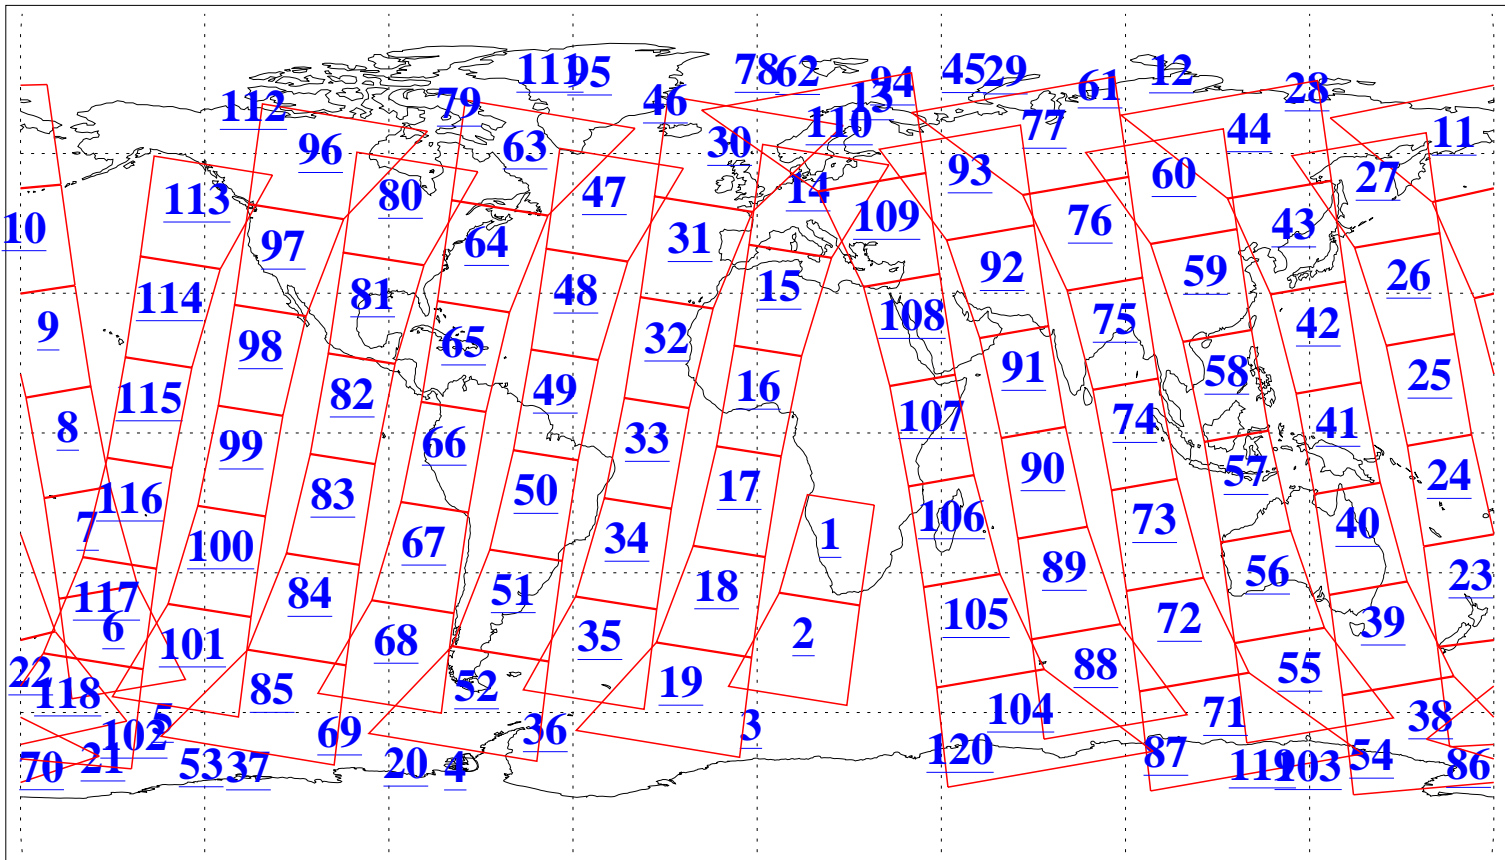

L1B Availability
 AMSU Granules: 240
 HSB Granules: 0
 AIRS Granules: 240

30 Dec 2020
 DoY 365
 Aqua Day 6815
 Granules: 1 to 120

Granules: 121 to 240

Legend: AMSU Available, HSB Available, AIRS Available

L1B Availability
 AMSU Granules: 240
 HSB Granules: 0
 AIRS Granules: 240

30 Dec 2020
 DoY 365
 Aqua Day 6815

Ascending Granules

Descending Granules

Legend: AMSU Available, *HSB Available*, *AIRS Available*

L1B Availability
 AMSU Granules: 240
 HSB Granules: 0
 AIRS Granules: 240

30 Dec 2020
 DoY 365
 Aqua Day 6815

Northern Hemisphere Granules

Southern Hemisphere Granules

Legend: AMSU Available, HSB Available, **AIRS Available**