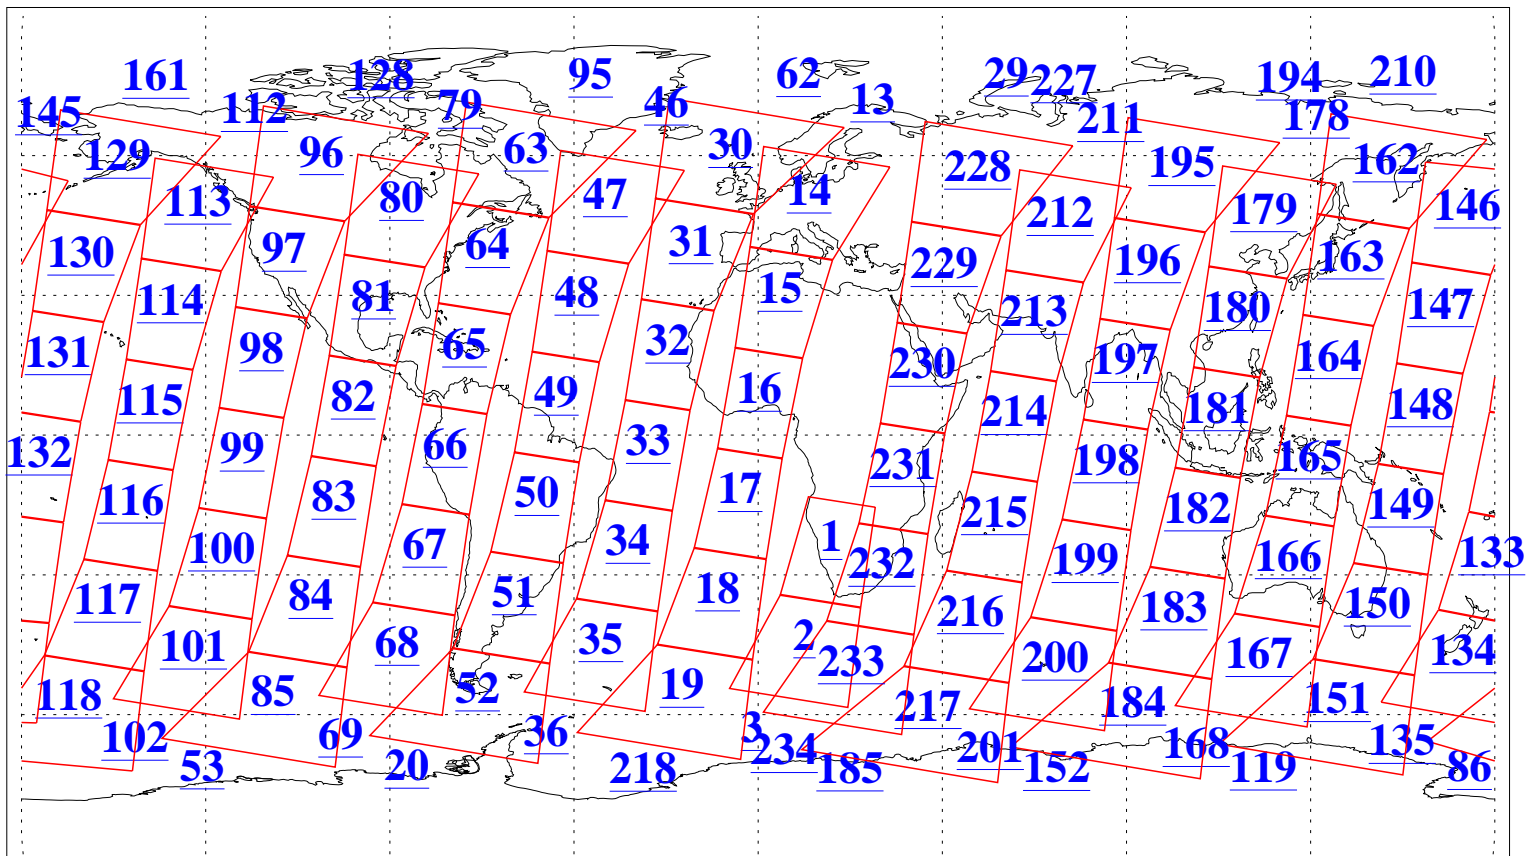

L1B Availability
 AMSU Granules: 240
 HSB Granules: 0
 AIRS Granules: 240

30 Dec 2020
 DoY 365
 Aqua Day 6815
 Granules: 1 to 120

Granules: 121 to 240

Legend: AMSU Available, HSB Available, AIRS Available

L1B Availability
 AMSU Granules: 240
 HSB Granules: 0
 AIRS Granules: 240

30 Dec 2020
 DoY 365
 Aqua Day 6815

Ascending Granules

Descending Granules

Legend: AMSU Available, *HSB Available*, *AIRS Available*

L1B Availability
 AMSU Granules: 240
 HSB Granules: 0
 AIRS Granules: 240

30 Dec 2020
 DoY 365
 Aqua Day 6815

Northern Hemisphere Granules

Southern Hemisphere Granules

Legend: AMSU Available, HSB Available, **AIRS Available**