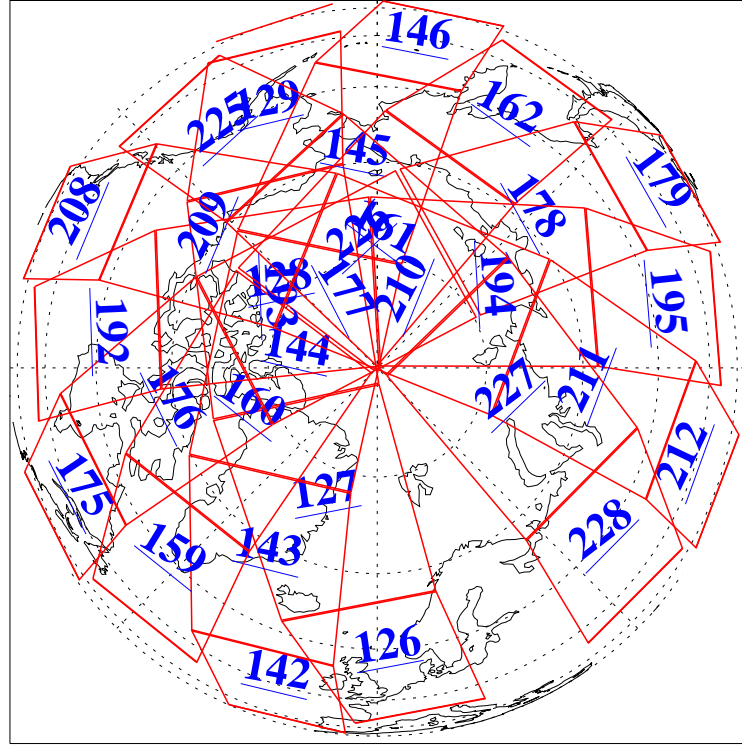

L1B Availability
 AMSU Granules: 240
 HSB Granules: 0
 AIRS Granules: 240

30 Dec 2020
 DoY 365
 Aqua Day 6815

Ascending Granules

Descending Granules

Legend: AMSU Available, *HSB Available*, *AIRS Available*

L1B Availability
 AMSU Granules: 240
 HSB Granules: 0
 AIRS Granules: 240

30 Dec 2020
 DoY 365
 Aqua Day 6815

Northern Hemisphere Granules

Southern Hemisphere Granules

Legend: AMSU Available, HSB Available, **AIRS Available**