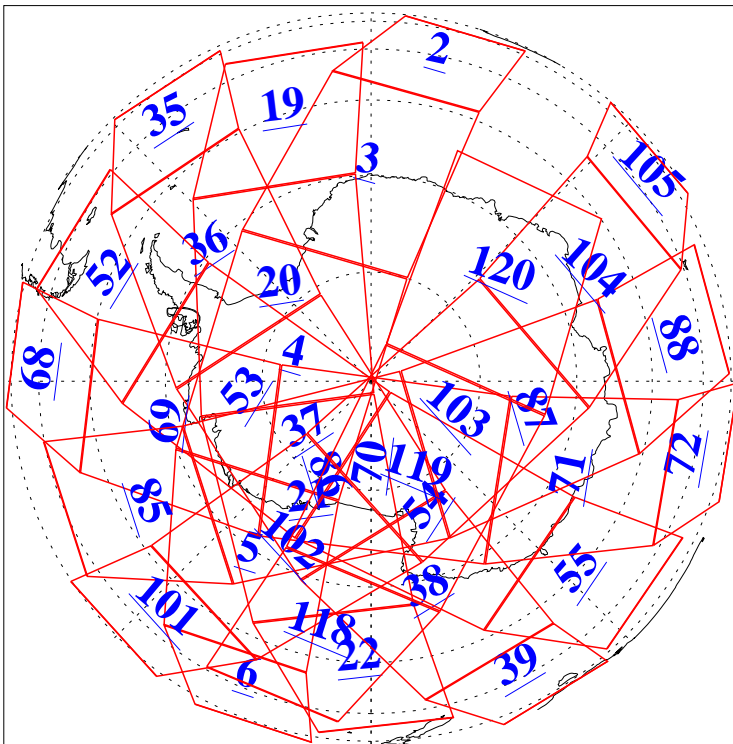

L1B Availability
 AMSU Granules: 240
 HSB Granules: 0
 AIRS Granules: 240

30 Dec 2020
 DoY 365
 Aqua Day 6815
 Granules: 1 to 120

Granules: 121 to 240

Legend: AMSU Available, HSB Available, AIRS Available

L1B Availability
 AMSU Granules: 240
 HSB Granules: 0
 AIRS Granules: 240

30 Dec 2020
 DoY 365
 Aqua Day 6815

Ascending Granules

Descending Granules

Legend: AMSU Available, *HSB Available*, *AIRS Available*

L1B Availability
 AMSU Granules: 240
 HSB Granules: 0
 AIRS Granules: 240

30 Dec 2020
 DoY 365
 Aqua Day 6815

Northern Hemisphere Granules

Southern Hemisphere Granules

Legend: AMSU Available, HSB Available, **AIRS Available**