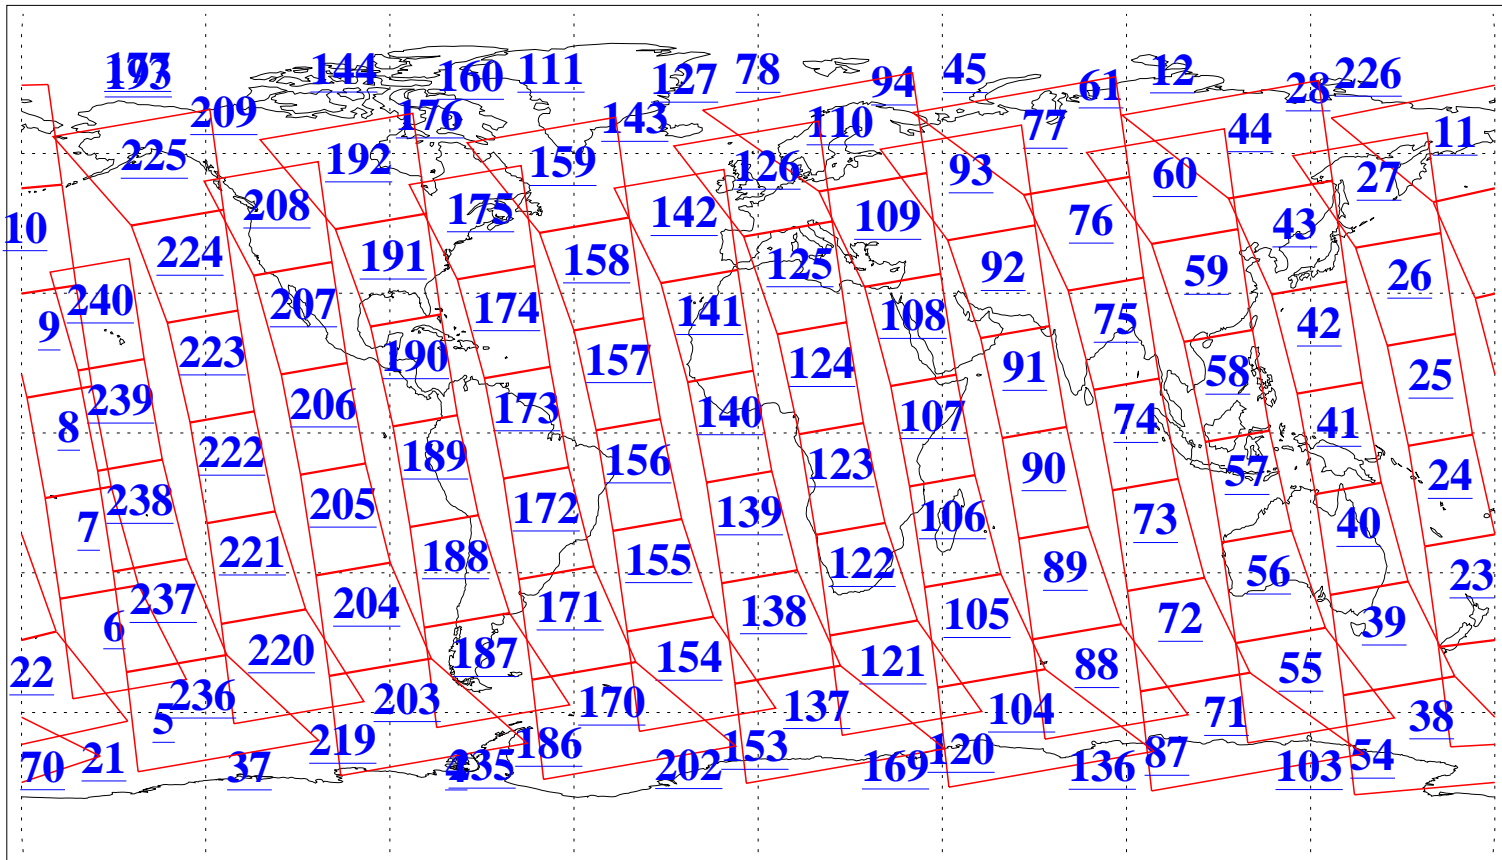

L1B Availability
 AMSU Granules: 240
 HSB Granules: 0
 AIRS Granules: 240

30 Dec 2020
 DoY 365
 Aqua Day 6815
 Granules: 1 to 120

Granules: 121 to 240

Legend: AMSU Available, HSB Available, AIRS Available

L1B Availability
 AMSU Granules: 240
 HSB Granules: 0
 AIRS Granules: 240

30 Dec 2020
 DoY 365
 Aqua Day 6815

Ascending Granules

Descending Granules

Legend: AMSU Available, *HSB Available*, *AIRS Available*

L1B Availability
 AMSU Granules: 240
 HSB Granules: 0
 AIRS Granules: 240

30 Dec 2020
 DoY 365
 Aqua Day 6815

Northern Hemisphere Granules

Southern Hemisphere Granules

Legend: AMSU Available, HSB Available, **AIRS Available**