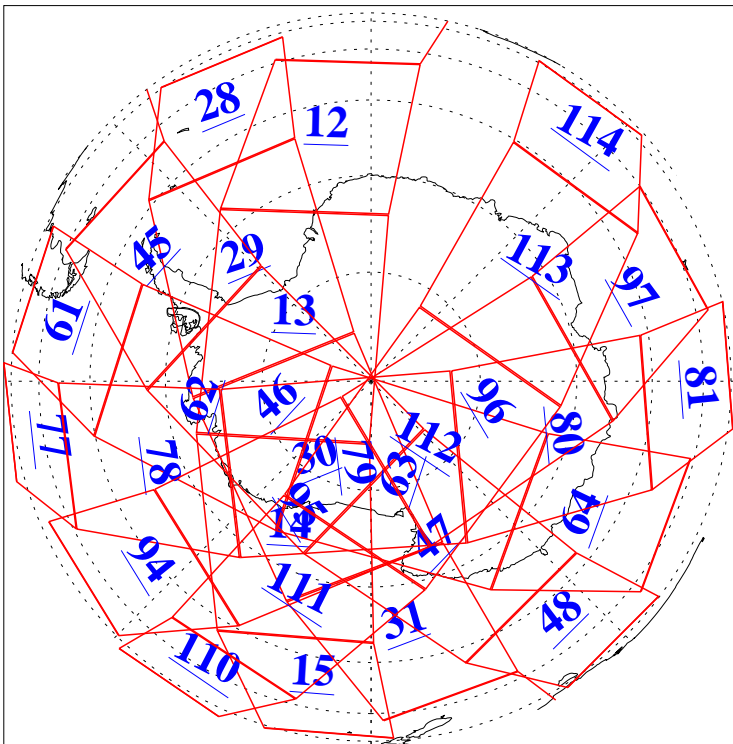

L1B Availability  
AMSU Granules: 240  
HSB Granules: 0  
AIRS Granules: 240

29 Dec 2020  
DoY 364  
Aqua Day 6814  
Granules: 1 to 120

Granules: 121 to 240

Legend: AMSU Available, *HSB Available*, *AIRS Available*

L1B Availability  
AMSU Granules: 240  
HSB Granules: 0  
AIRS Granules: 240

29 Dec 2020  
DoY 364  
Aqua Day 6814

Ascending Granules

Descending Granules

Legend: AMSU Available, *HSB Available*, *AIRS Available*

L1B Availability  
 AMSU Granules: 240  
 HSB Granules: 0  
 AIRS Granules: 240

29 Dec 2020  
 DoY 364  
 Aqua Day 6814

Northern Hemisphere Granules

Southern Hemisphere Granules

Legend: AMSU Available, HSB Available, AIRS Available