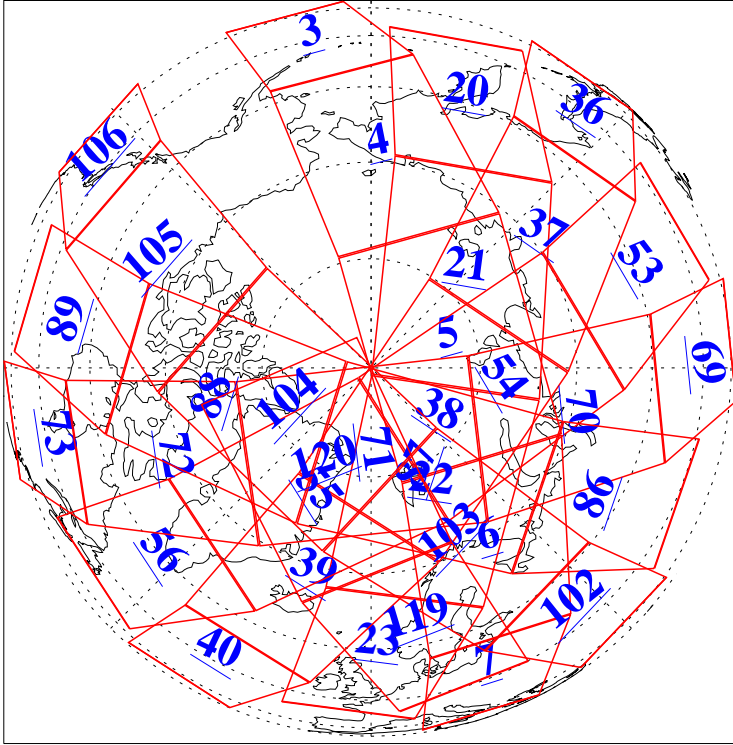

L1B Availability  
AMSU Granules: 240  
HSB Granules: 0  
AIRS Granules: 240

29 Dec 2020  
DoY 364  
Aqua Day 6814

Ascending Granules

Descending Granules

Legend: AMSU Available, *HSB Available*, *AIRS Available*

L1B Availability  
 AMSU Granules: 240  
 HSB Granules: 0  
 AIRS Granules: 240

29 Dec 2020  
 DoY 364  
 Aqua Day 6814

Northern Hemisphere Granules

Southern Hemisphere Granules

Legend: AMSU Available, HSB Available, AIRS Available