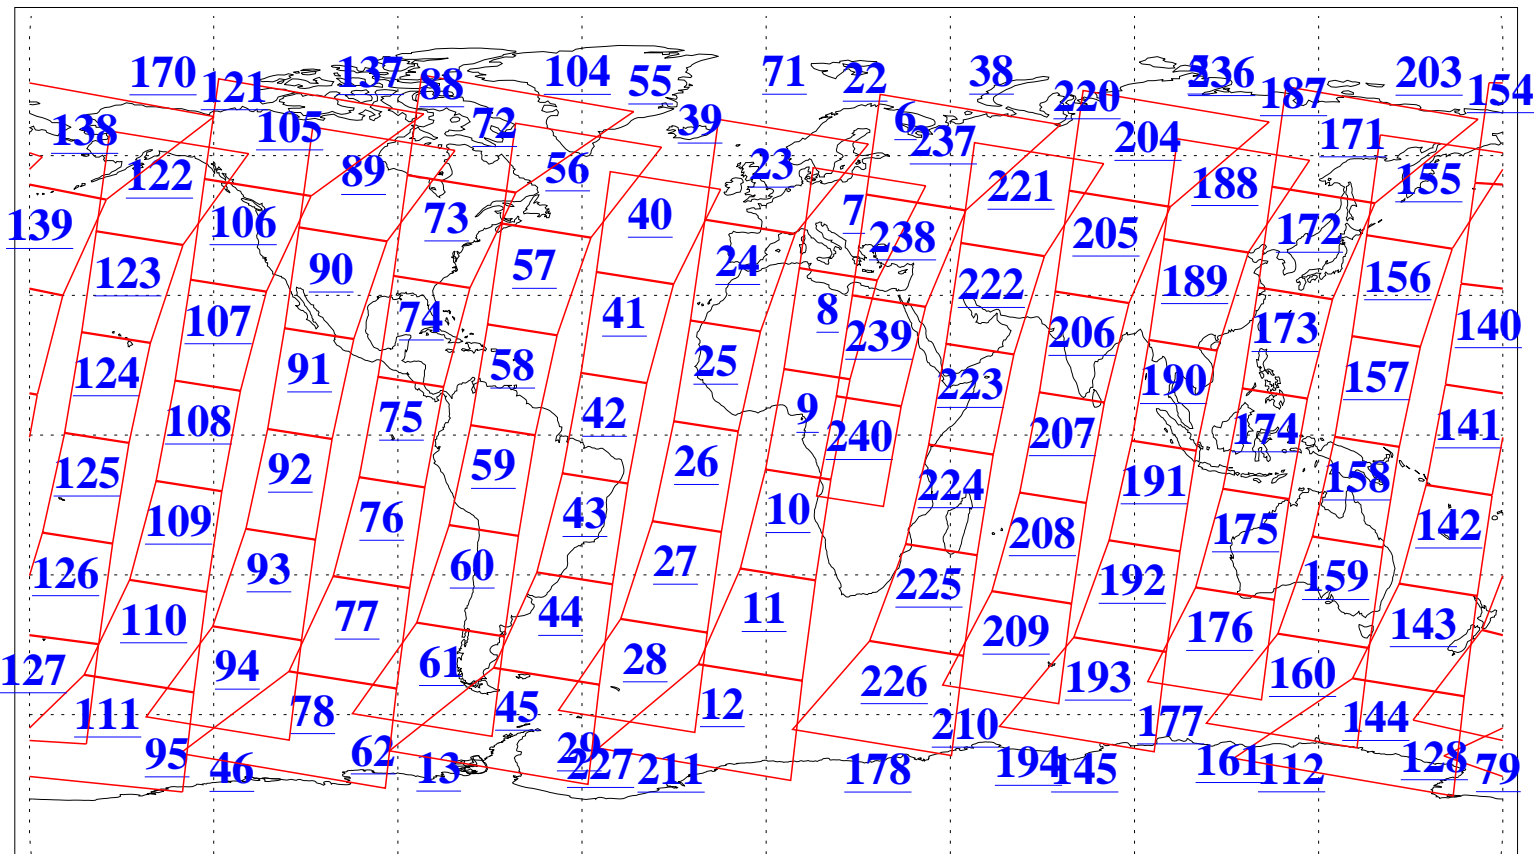

L1B Availability  
AMSU Granules: 240  
HSB Granules: 0  
AIRS Granules: 240

29 Dec 2020  
DoY 364  
Aqua Day 6814  
Granules: 1 to 120

Granules: 121 to 240

Legend: AMSU Available, *HSB Available*, *AIRS Available*

L1B Availability  
AMSU Granules: 240  
HSB Granules: 0  
AIRS Granules: 240

29 Dec 2020  
DoY 364  
Aqua Day 6814

Ascending Granules

Descending Granules

Legend: AMSU Available, *HSB Available*, *AIRS Available*

L1B Availability  
 AMSU Granules: 240  
 HSB Granules: 0  
 AIRS Granules: 240

29 Dec 2020  
 DoY 364  
 Aqua Day 6814

Northern Hemisphere Granules

Southern Hemisphere Granules

Legend: AMSU Available, HSB Available, AIRS Available