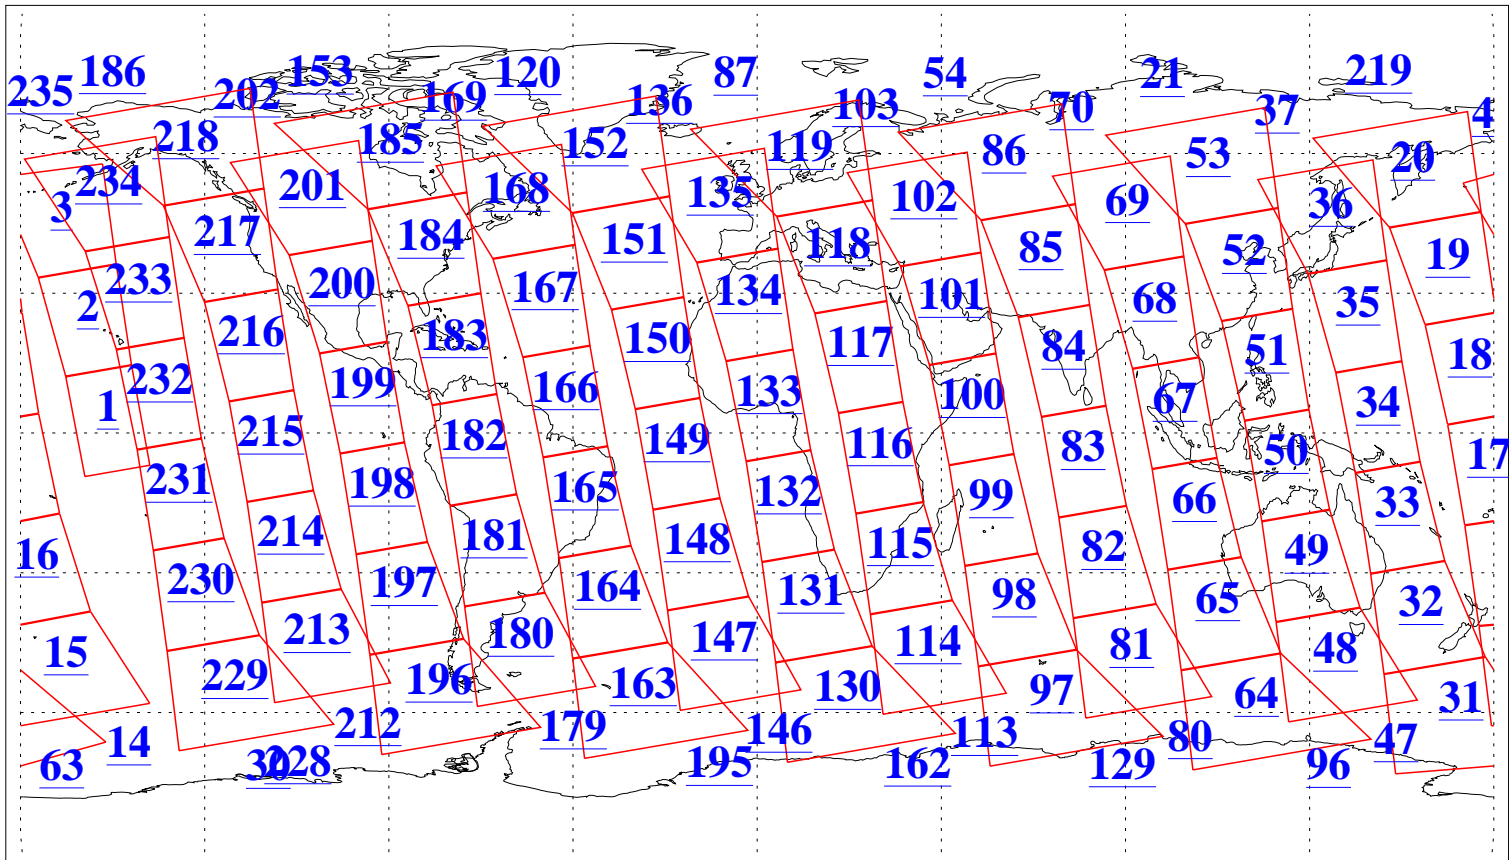

L1B Availability  
AMSU Granules: 240  
HSB Granules: 0  
AIRS Granules: 240

29 Dec 2020  
DoY 364  
Aqua Day 6814  
Granules: 1 to 120

Granules: 121 to 240

Legend: AMSU Available, *HSB Available*, *AIRS Available*

L1B Availability  
AMSU Granules: 240  
HSB Granules: 0  
AIRS Granules: 240

29 Dec 2020  
DoY 364  
Aqua Day 6814

Ascending Granules

Descending Granules

Legend: AMSU Available, *HSB Available*, *AIRS Available*

L1B Availability  
 AMSU Granules: 240  
 HSB Granules: 0  
 AIRS Granules: 240

29 Dec 2020  
 DoY 364  
 Aqua Day 6814

Northern Hemisphere Granules

Southern Hemisphere Granules

Legend: AMSU Available, HSB Available, AIRS Available