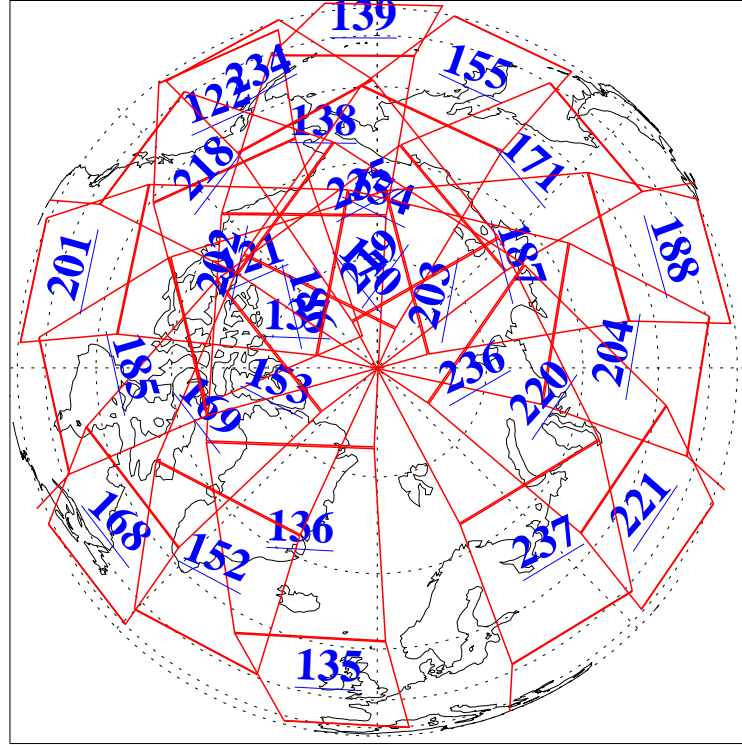

L1B Availability  
AMSU Granules: 240  
HSB Granules: 0  
AIRS Granules: 240

29 Dec 2020  
DoY 364  
Aqua Day 6814

Ascending Granules

Descending Granules

Legend: AMSU Available, *HSB Available*, *AIRS Available*

L1B Availability  
 AMSU Granules: 240  
 HSB Granules: 0  
 AIRS Granules: 240

29 Dec 2020  
 DoY 364  
 Aqua Day 6814

Northern Hemisphere Granules

Southern Hemisphere Granules

Legend: AMSU Available, HSB Available, AIRS Available