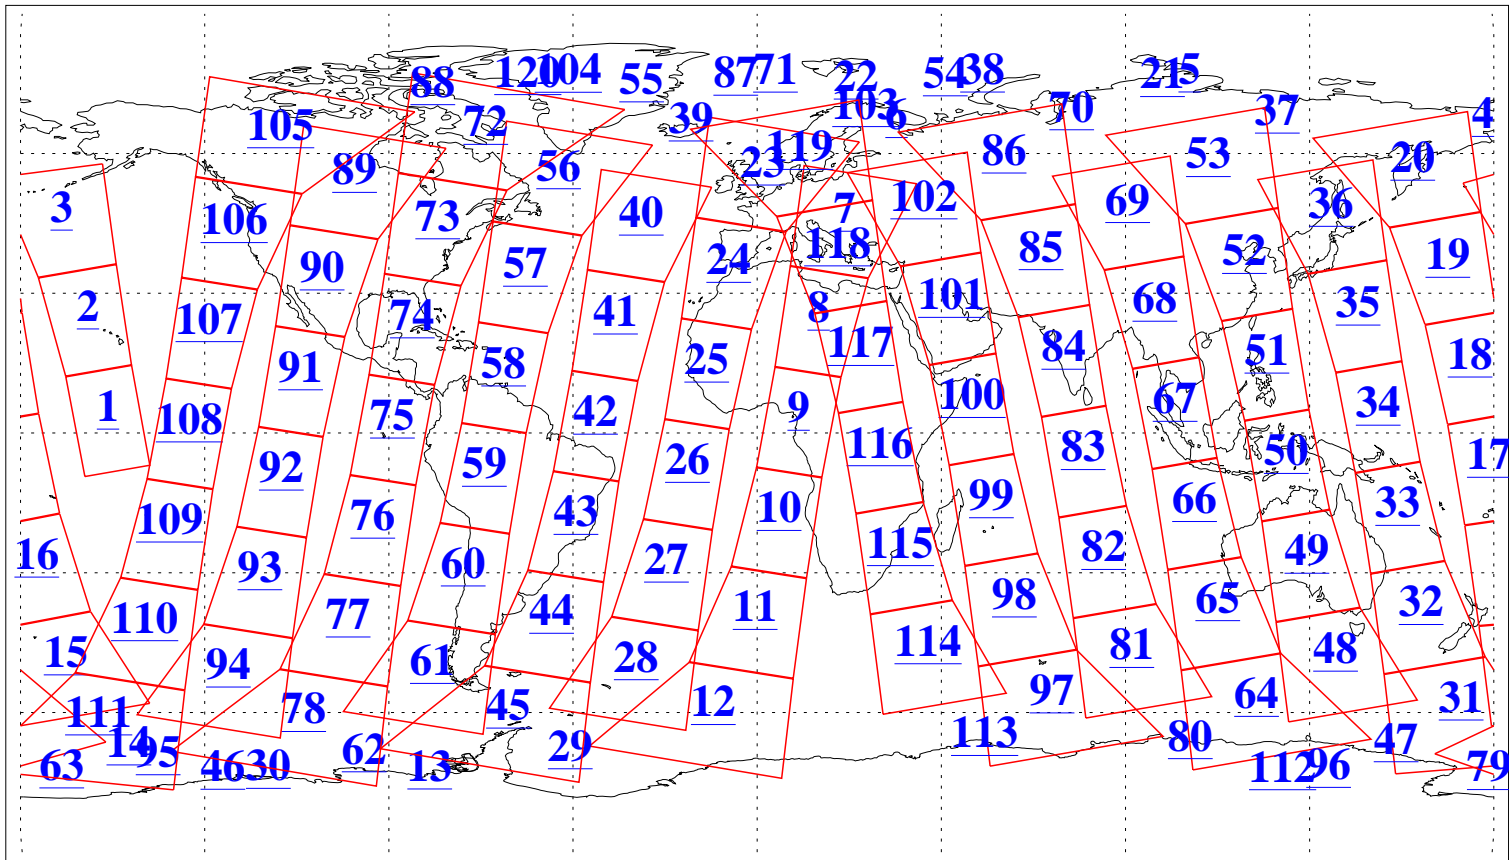

L1B Availability  
AMSU Granules: 240  
HSB Granules: 0  
AIRS Granules: 240

29 Dec 2020  
DoY 364  
Aqua Day 6814  
Granules: 1 to 120

Granules: 121 to 240

Legend: AMSU Available, *HSB Available*, *AIRS Available*

L1B Availability  
AMSU Granules: 240  
HSB Granules: 0  
AIRS Granules: 240

29 Dec 2020  
DoY 364  
Aqua Day 6814

Ascending Granules

Descending Granules

Legend: AMSU Available, *HSB Available*, *AIRS Available*

L1B Availability  
 AMSU Granules: 240  
 HSB Granules: 0  
 AIRS Granules: 240

29 Dec 2020  
 DoY 364  
 Aqua Day 6814

Northern Hemisphere Granules

Southern Hemisphere Granules

Legend: AMSU Available, HSB Available, AIRS Available