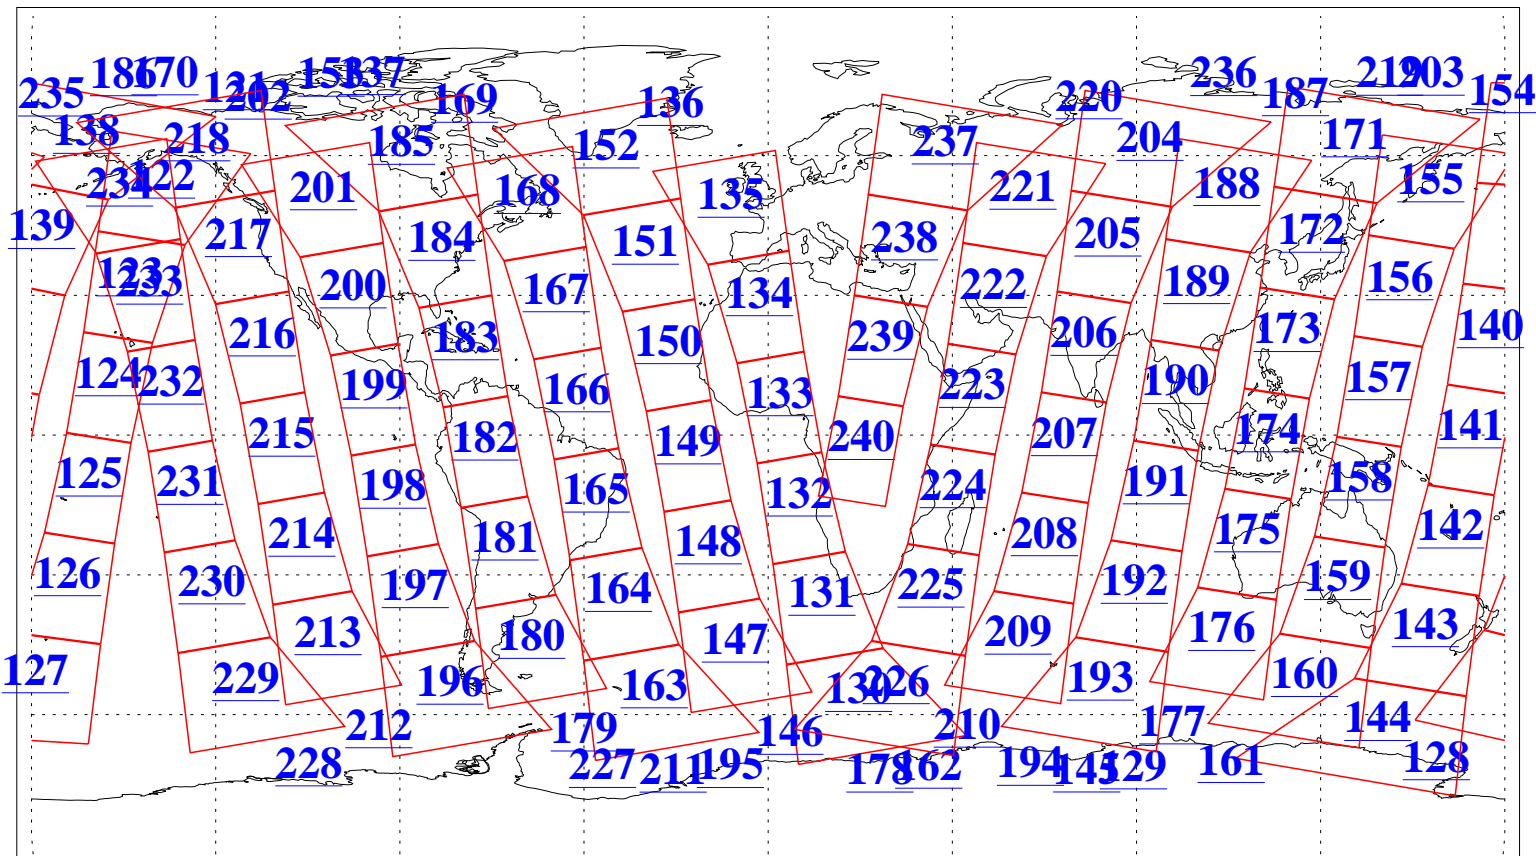

L1B Availability  
AMSU Granules: 240  
HSB Granules: 0  
AIRS Granules: 240

29 Dec 2020  
DoY 364  
Aqua Day 6814  
Granules: 1 to 120

Granules: 121 to 240

Legend: AMSU Available, *HSB Available*, *AIRS Available*

L1B Availability  
AMSU Granules: 240  
HSB Granules: 0  
AIRS Granules: 240

29 Dec 2020  
DoY 364  
Aqua Day 6814

Ascending Granules

Descending Granules

Legend: AMSU Available, *HSB Available*, *AIRS Available*

L1B Availability  
 AMSU Granules: 240  
 HSB Granules: 0  
 AIRS Granules: 240

29 Dec 2020  
 DoY 364  
 Aqua Day 6814

Northern Hemisphere Granules

Southern Hemisphere Granules

Legend: AMSU Available, HSB Available, AIRS Available