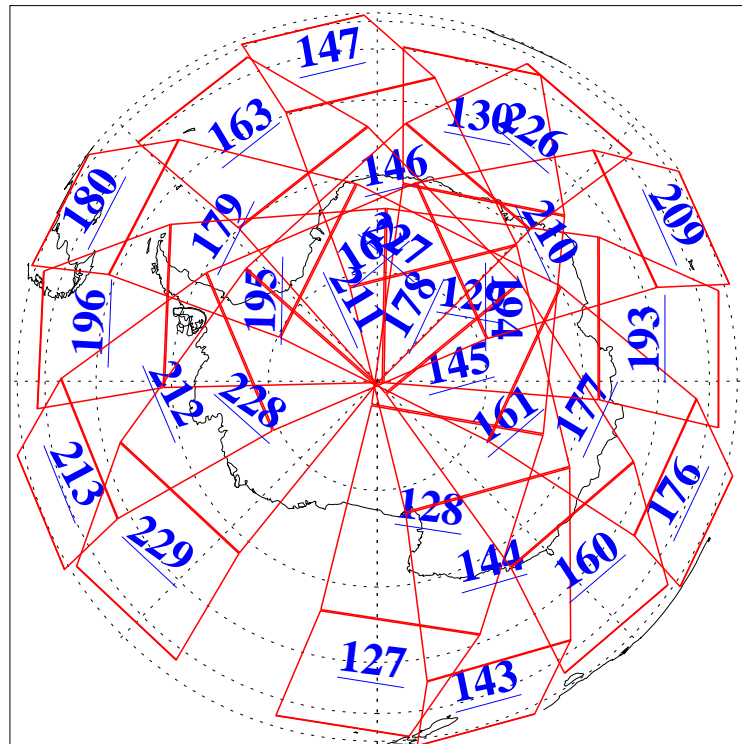

L1B Availability  
AMSU Granules: 240  
HSB Granules: 0  
AIRS Granules: 240

29 Dec 2020  
DoY 364  
Aqua Day 6814

Ascending Granules

Descending Granules

Legend: AMSU Available, *HSB Available*, *AIRS Available*

L1B Availability  
 AMSU Granules: 240  
 HSB Granules: 0  
 AIRS Granules: 240

29 Dec 2020  
 DoY 364  
 Aqua Day 6814

Northern Hemisphere Granules

Southern Hemisphere Granules

Legend: AMSU Available, HSB Available, AIRS Available