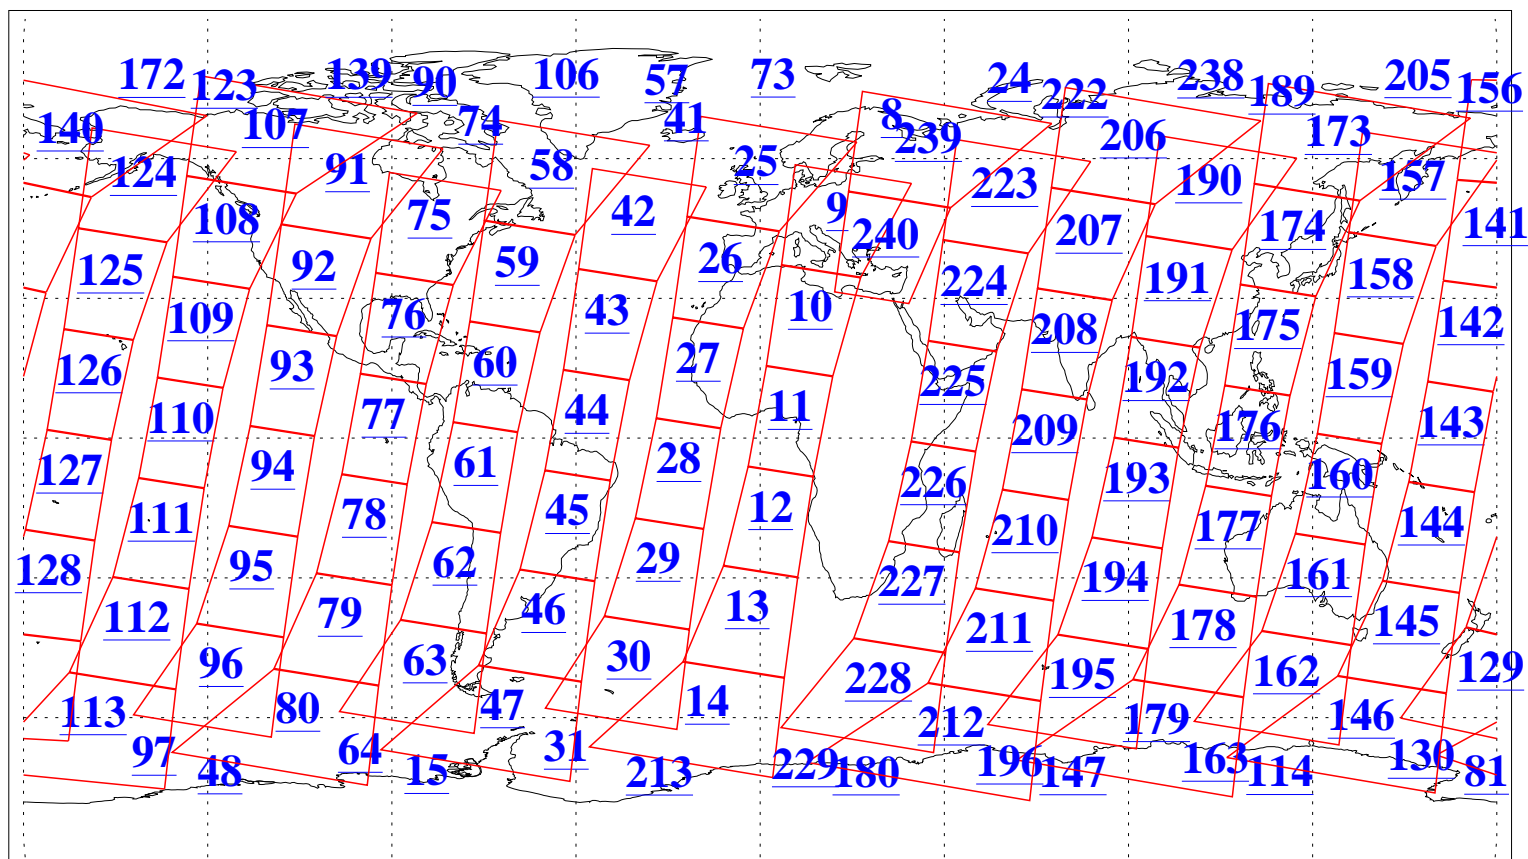

L1B Availability
 AMSU Granules: 240
 HSB Granules: 0
 AIRS Granules: 240

27 Dec 2020
 DoY 362
 Aqua Day 6812
 Granules: 1 to 120

Granules: 121 to 240

Legend: AMSU Available, HSB Available, AIRS Available

L1B Availability
AMSU Granules: 240
HSB Granules: 0
AIRS Granules: 240

27 Dec 2020
DoY 362
Aqua Day 6812

Ascending Granules

Descending Granules

Legend: AMSU Available, *HSB Available*, *AIRS Available*

L1B Availability
 AMSU Granules: 240
 HSB Granules: 0
 AIRS Granules: 240

27 Dec 2020
 DoY 362
 Aqua Day 6812

Northern Hemisphere Granules

Southern Hemisphere Granules

Legend: AMSU Available, HSB Available, **AIRS Available**