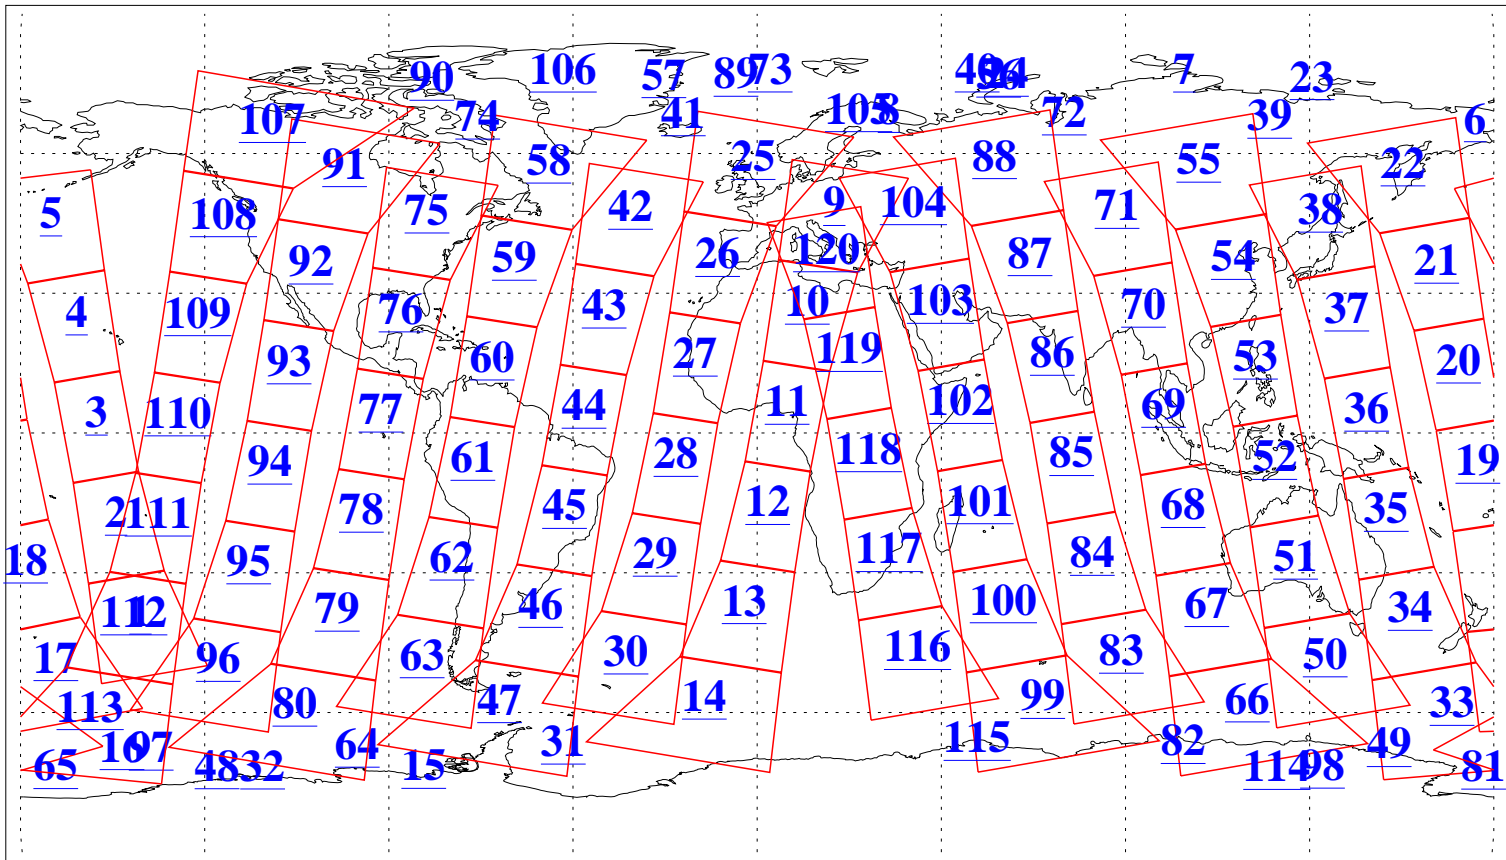

L1B Availability
 AMSU Granules: 240
 HSB Granules: 0
 AIRS Granules: 240

27 Dec 2020
 DoY 362
 Aqua Day 6812
 Granules: 1 to 120

Granules: 121 to 240

Legend: AMSU Available, HSB Available, AIRS Available

L1B Availability
AMSU Granules: 240
HSB Granules: 0
AIRS Granules: 240

27 Dec 2020
DoY 362
Aqua Day 6812

Ascending Granules

Descending Granules

Legend: AMSU Available, *HSB Available*, *AIRS Available*

L1B Availability
 AMSU Granules: 240
 HSB Granules: 0
 AIRS Granules: 240

27 Dec 2020
 DoY 362
 Aqua Day 6812

Northern Hemisphere Granules

Southern Hemisphere Granules

Legend: AMSU Available, HSB Available, **AIRS Available**