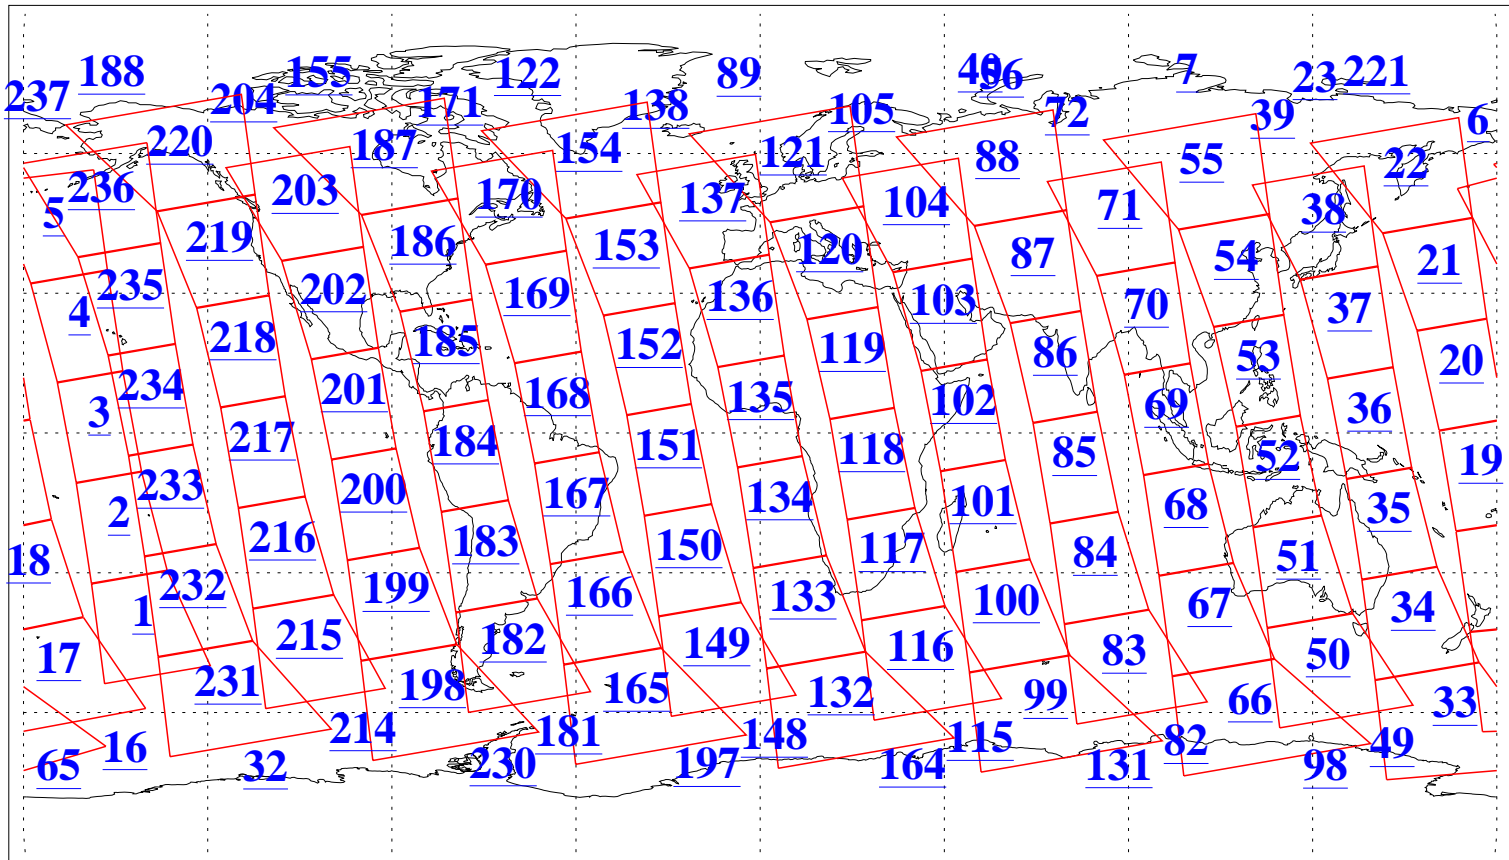

L1B Availability
 AMSU Granules: 240
 HSB Granules: 0
 AIRS Granules: 240

27 Dec 2020
 DoY 362
 Aqua Day 6812
 Granules: 1 to 120

Granules: 121 to 240

Legend: AMSU Available, HSB Available, AIRS Available

L1B Availability
AMSU Granules: 240
HSB Granules: 0
AIRS Granules: 240

27 Dec 2020
DoY 362
Aqua Day 6812

Ascending Granules

Descending Granules

Legend: AMSU Available, *HSB Available*, *AIRS Available*

L1B Availability
 AMSU Granules: 240
 HSB Granules: 0
 AIRS Granules: 240

27 Dec 2020
 DoY 362
 Aqua Day 6812

Northern Hemisphere Granules

Southern Hemisphere Granules

Legend: AMSU Available, HSB Available, **AIRS Available**