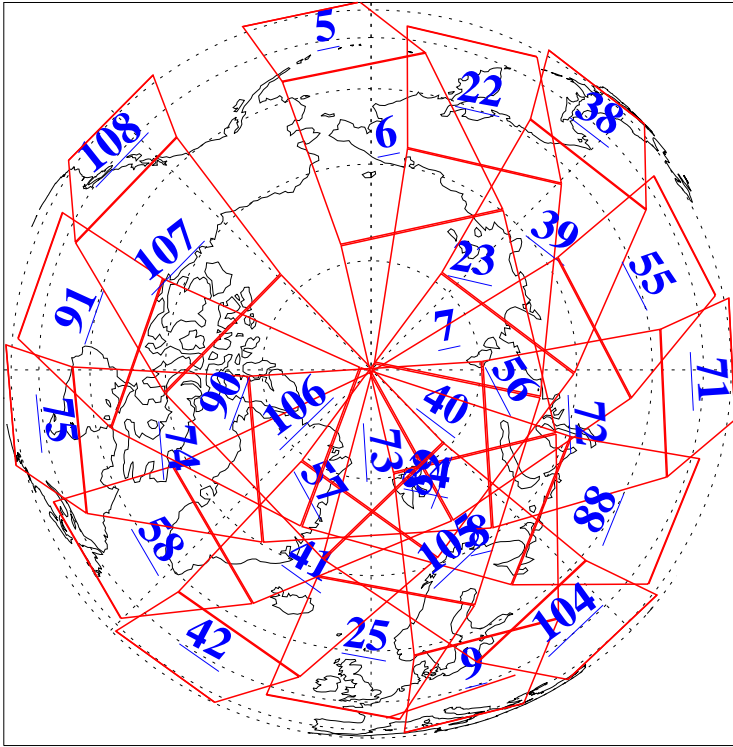

L1B Availability
 AMSU Granules: 240
 HSB Granules: 0
 AIRS Granules: 240

27 Dec 2020
 DoY 362
 Aqua Day 6812
 Granules: 1 to 120

Granules: 121 to 240

Legend: AMSU Available, HSB Available, AIRS Available

L1B Availability
AMSU Granules: 240
HSB Granules: 0
AIRS Granules: 240

27 Dec 2020
DoY 362
Aqua Day 6812

Ascending Granules

Descending Granules

Legend: AMSU Available, *HSB Available*, *AIRS Available*

L1B Availability
 AMSU Granules: 240
 HSB Granules: 0
 AIRS Granules: 240

27 Dec 2020
 DoY 362
 Aqua Day 6812

Northern Hemisphere Granules

Southern Hemisphere Granules

Legend: AMSU Available, HSB Available, **AIRS Available**