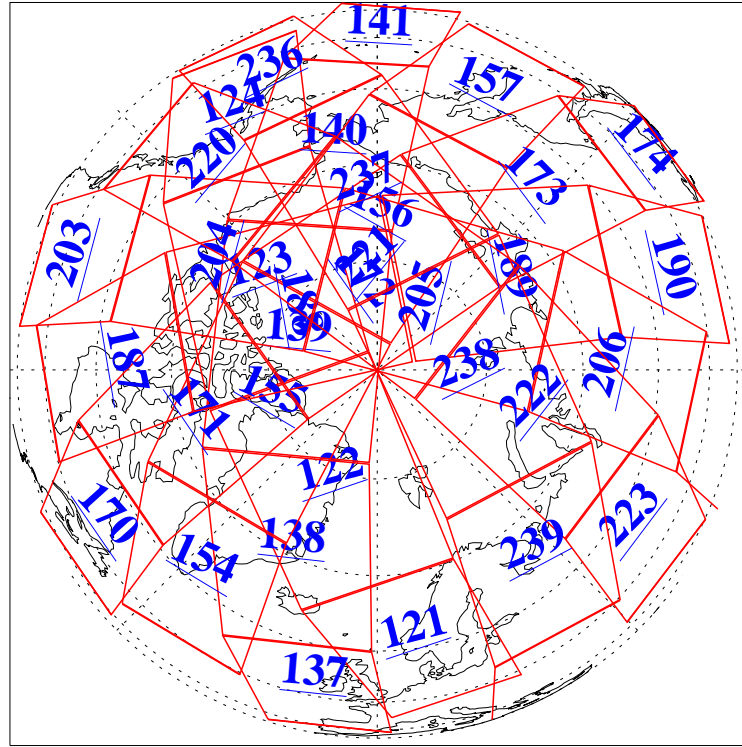

L1B Availability
AMSU Granules: 240
HSB Granules: 0
AIRS Granules: 240

27 Dec 2020
DoY 362
Aqua Day 6812

Northern Hemisphere Granules

Southern Hemisphere Granules