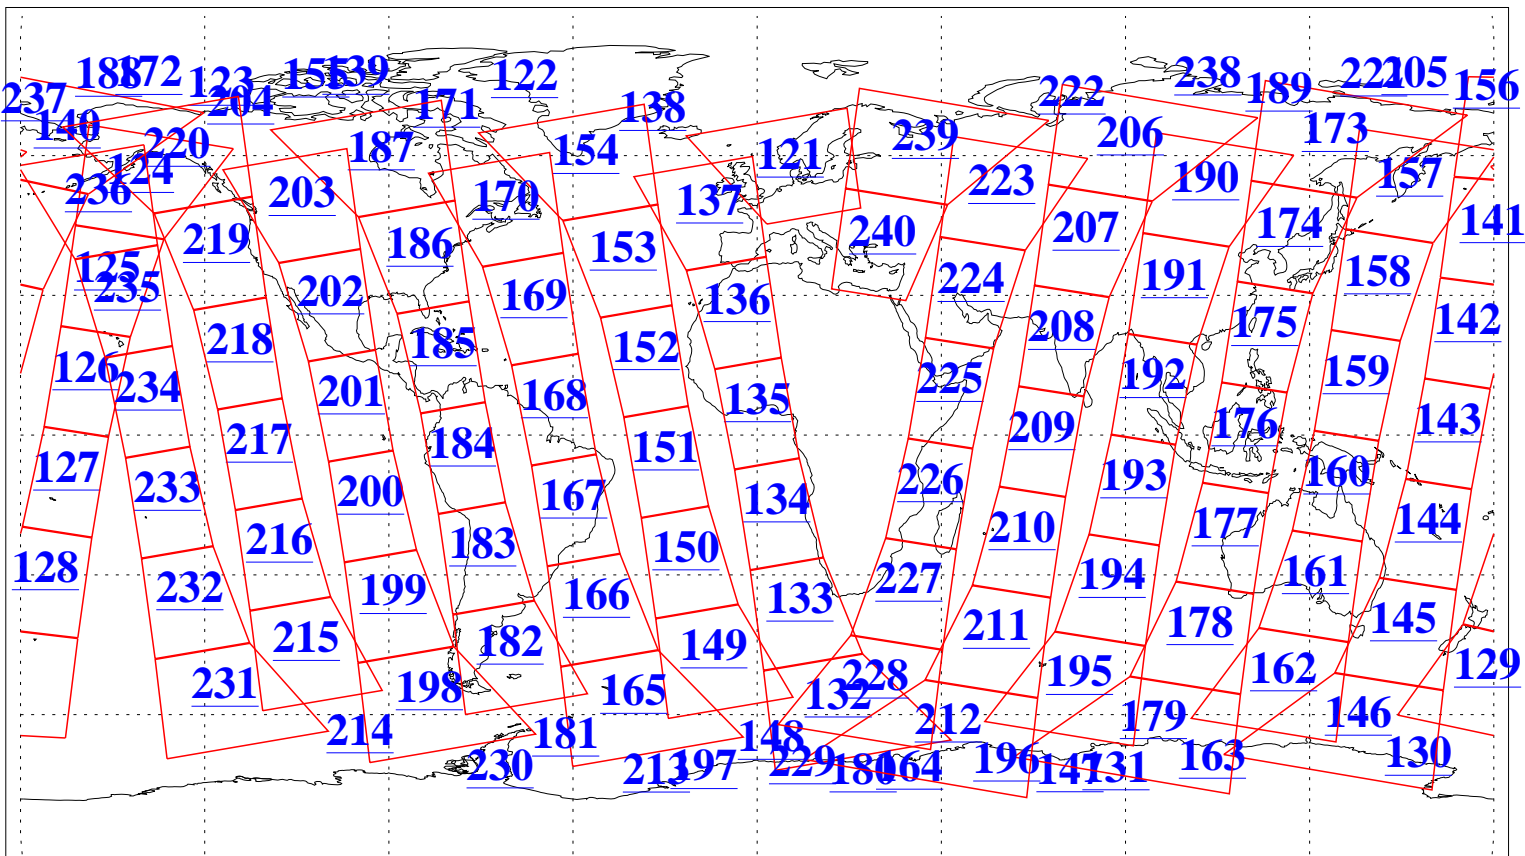

L1B Availability
 AMSU Granules: 240
 HSB Granules: 0
 AIRS Granules: 240

27 Dec 2020
 DoY 362
 Aqua Day 6812
 Granules: 1 to 120

Granules: 121 to 240

Legend: AMSU Available, HSB Available, AIRS Available

L1B Availability
AMSU Granules: 240
HSB Granules: 0
AIRS Granules: 240

27 Dec 2020
DoY 362
Aqua Day 6812

Ascending Granules

Descending Granules

Legend: AMSU Available, *HSB Available*, *AIRS Available*

L1B Availability
 AMSU Granules: 240
 HSB Granules: 0
 AIRS Granules: 240

27 Dec 2020
 DoY 362
 Aqua Day 6812

Northern Hemisphere Granules

Southern Hemisphere Granules

Legend: AMSU Available, HSB Available, **AIRS Available**