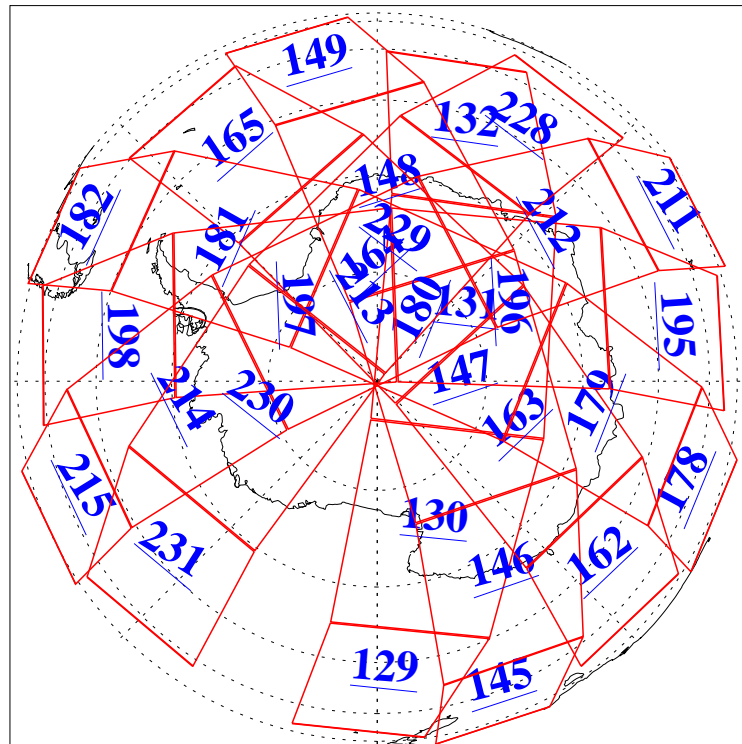

Legend: AMSU Available, HSB Available, **AIRS Available**