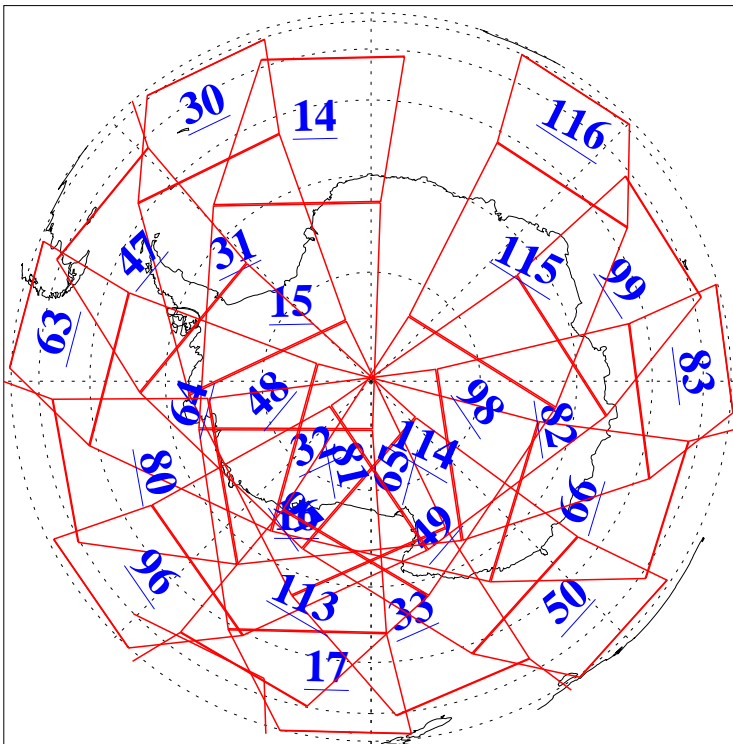

L1B Availability
 AMSU Granules: 240
 HSB Granules: 0
 AIRS Granules: 240

27 Dec 2020
 DoY 362
 Aqua Day 6812
 Granules: 1 to 120

Granules: 121 to 240

Legend: AMSU Available, HSB Available, AIRS Available

L1B Availability
AMSU Granules: 240
HSB Granules: 0
AIRS Granules: 240

27 Dec 2020
DoY 362
Aqua Day 6812

Ascending Granules

Descending Granules

Legend: AMSU Available, *HSB Available*, *AIRS Available*

L1B Availability
 AMSU Granules: 240
 HSB Granules: 0
 AIRS Granules: 240

27 Dec 2020
 DoY 362
 Aqua Day 6812

Northern Hemisphere Granules

Southern Hemisphere Granules

Legend: AMSU Available, HSB Available, **AIRS Available**